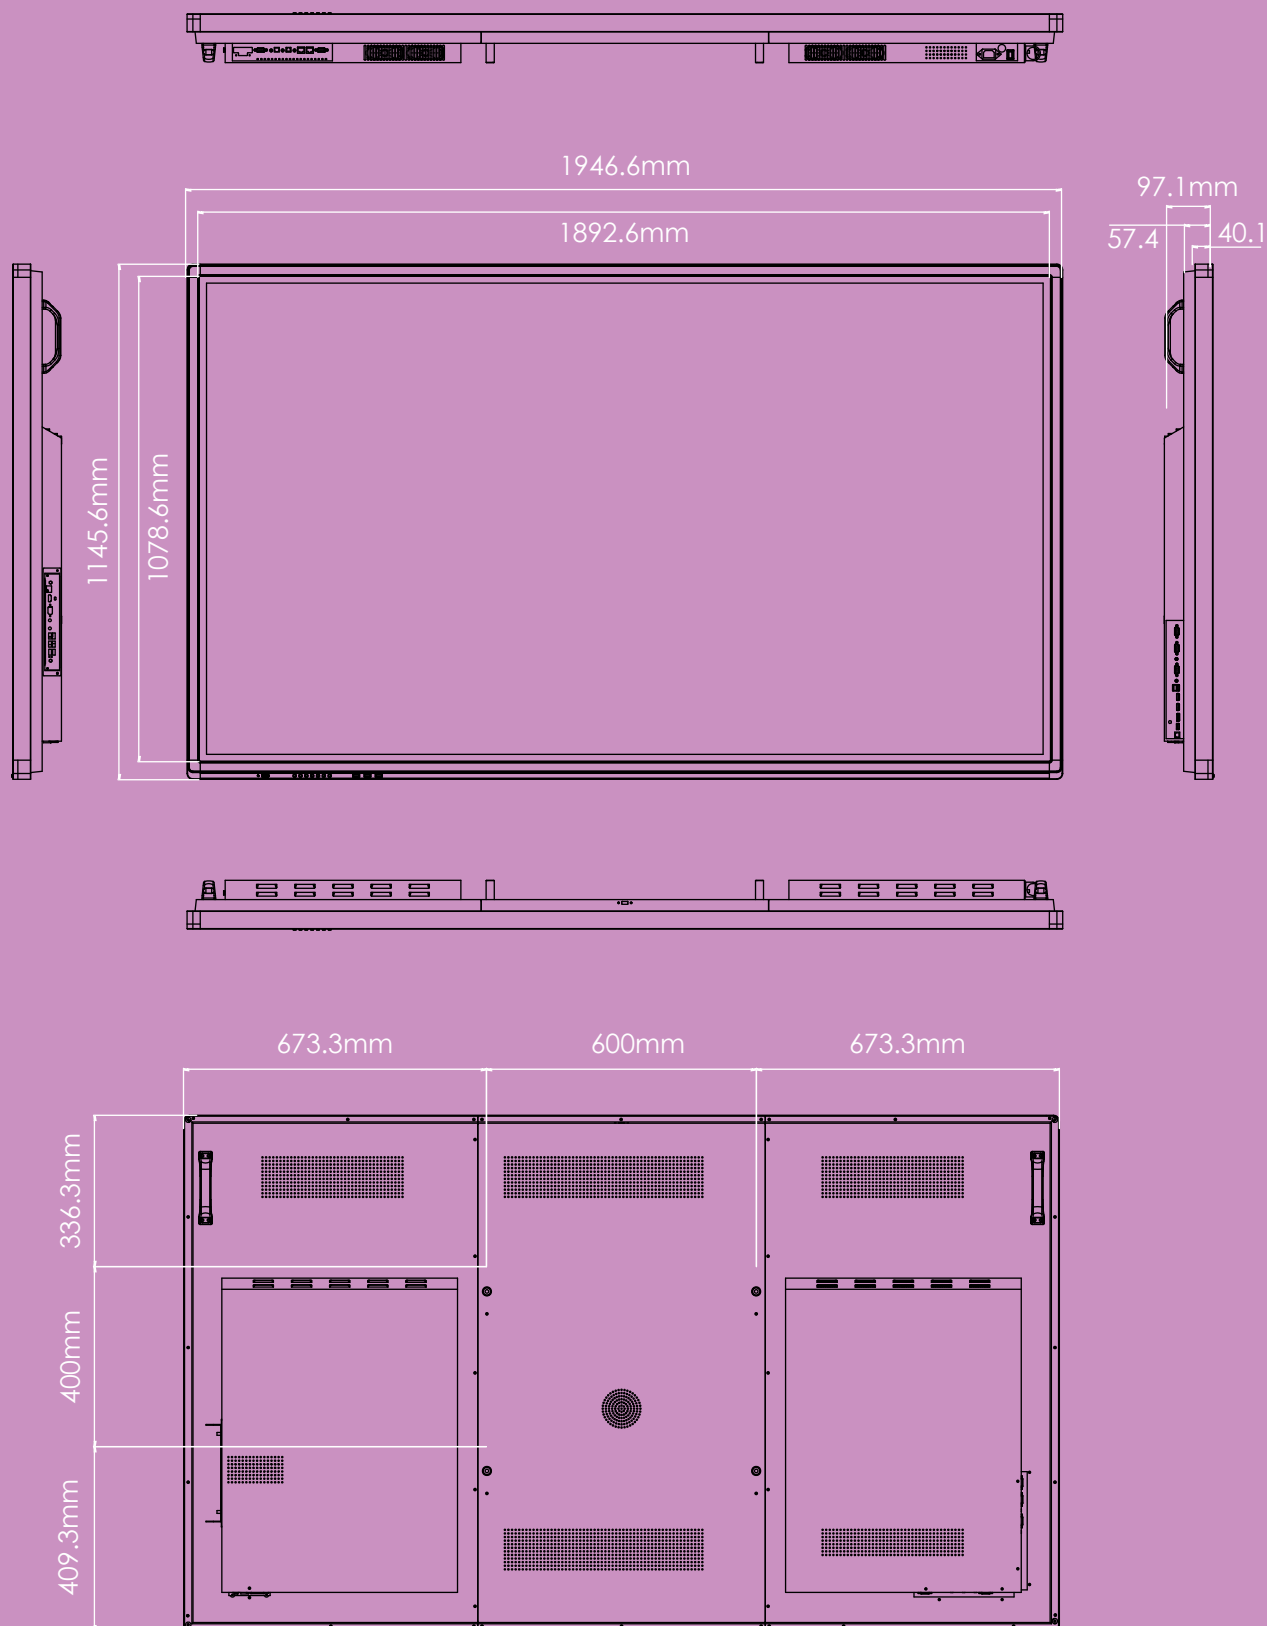

## Supplied Mounting Bracket

Width	Height	Depth	Weight
960 mm	240 mm	29.4 mm	8kg

# 75" Lightning Screen

# 65" Lightning Screen

# 55" Lightning Screen