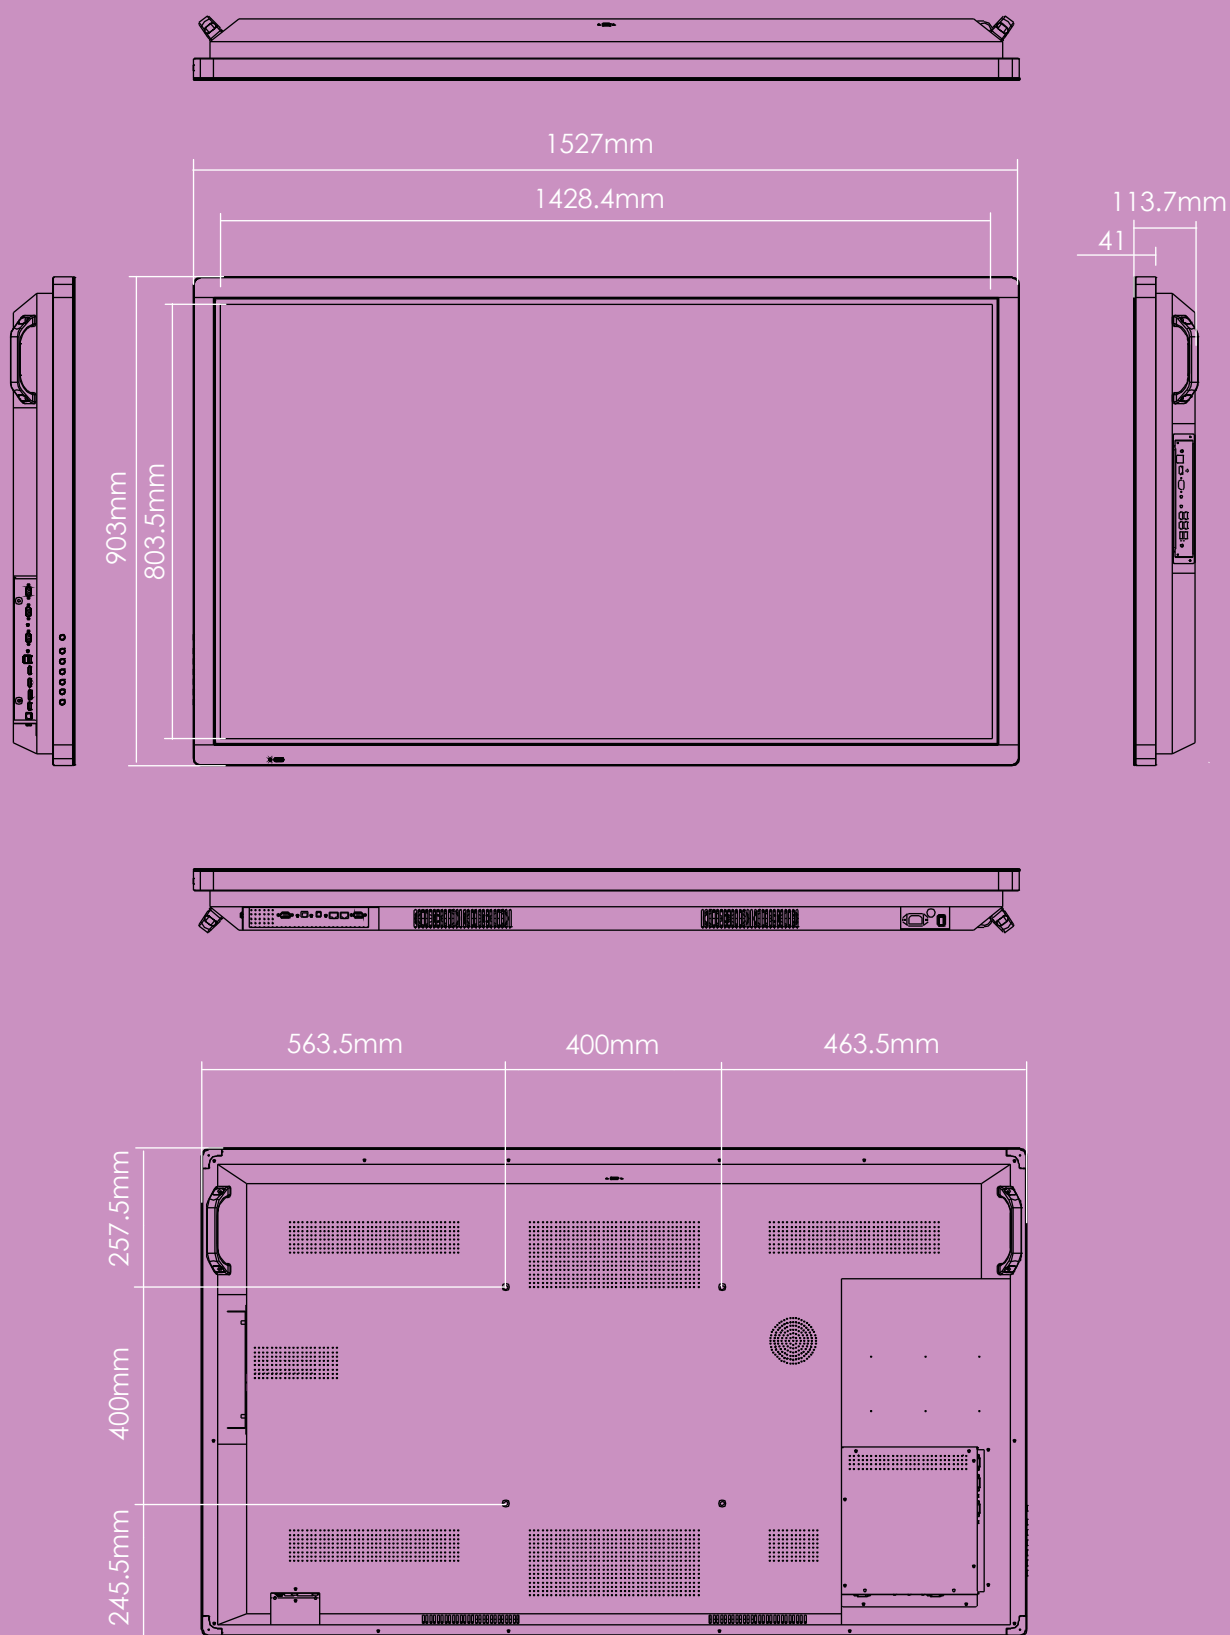

## Supplied Mounting Bracket

Width	Height	Depth	Weight
960 mm	240 mm	29.4 mm	8kg

# 84" Specification

# 65" Lightning Screen

# 55" Lightning Screen