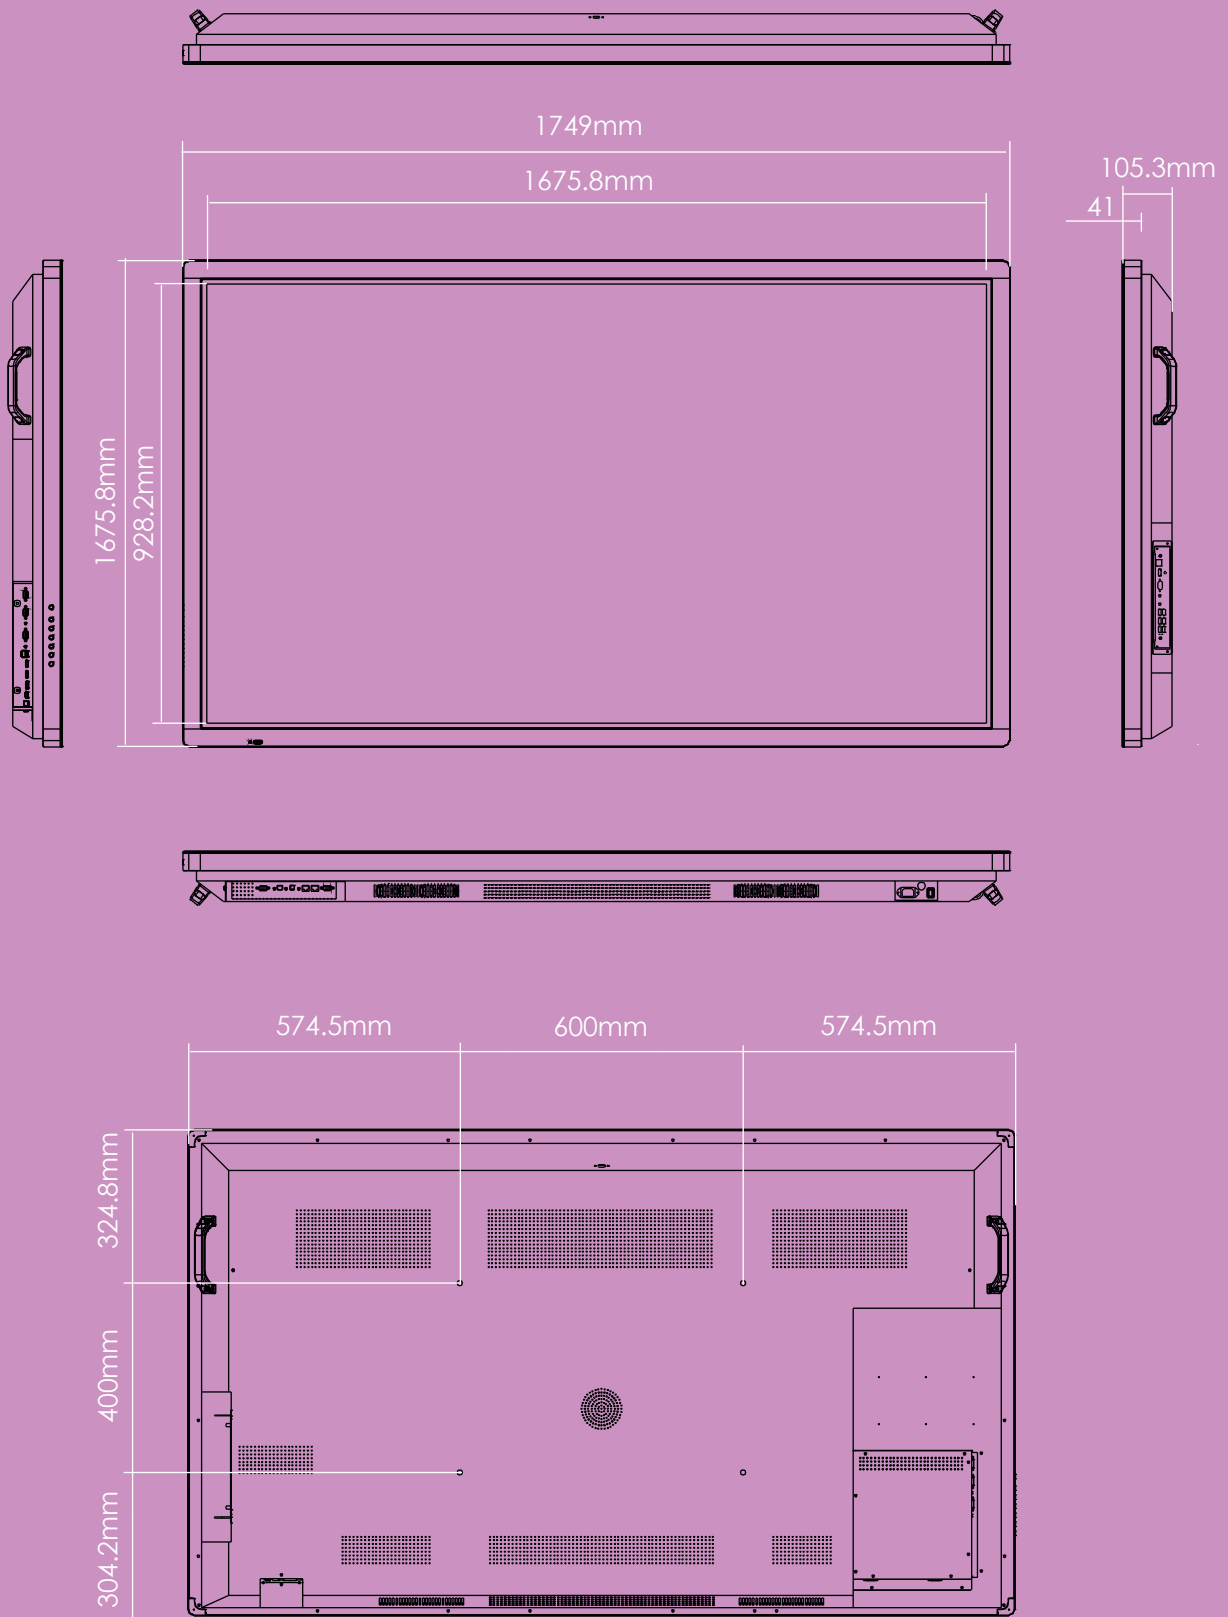

## Supplied Mounting Bracket

Width	Height	Depth	Weight
960 mm	240 mm	29.4 mm	8kg

# 84" Specification

# 65" Lightning Screen

# 55" Lightning Screen