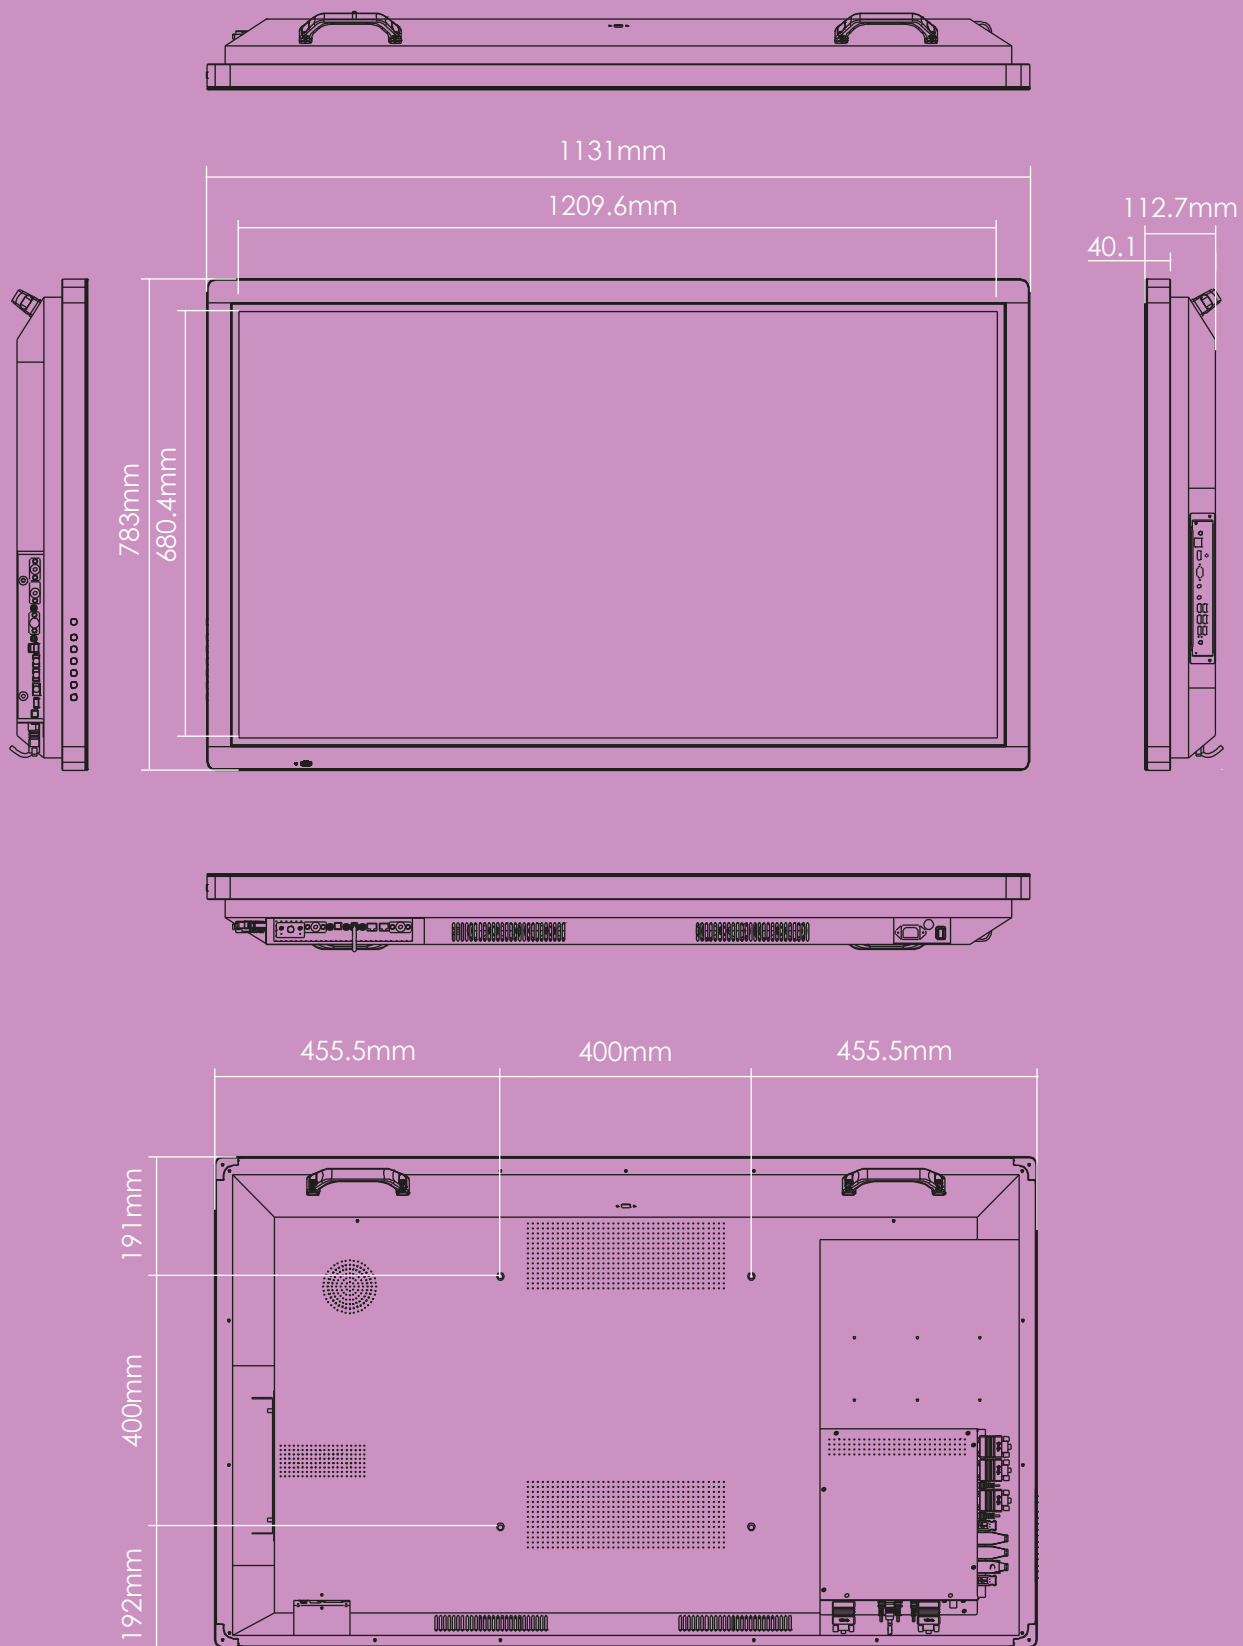

55" Lightning Screen