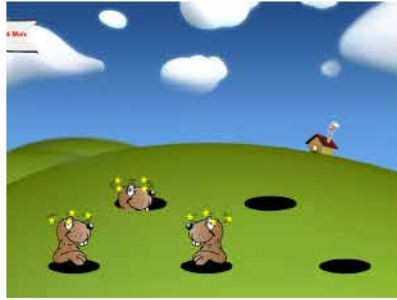

The SENse software projects multiple themes and images which are combined with in-built stereo speakers and amp for excellent audio effects. A range of stimulating interactive and colourful games includes 'Splat the Insects', 'Scatter the Stars' and 'Whack-a-Mole'. The high-brightness projector can be mounted to project images onto the floor or ceiling making the system ideal for users who may be in a bed or wheelchair as well as those who are standing or lying on the floor.