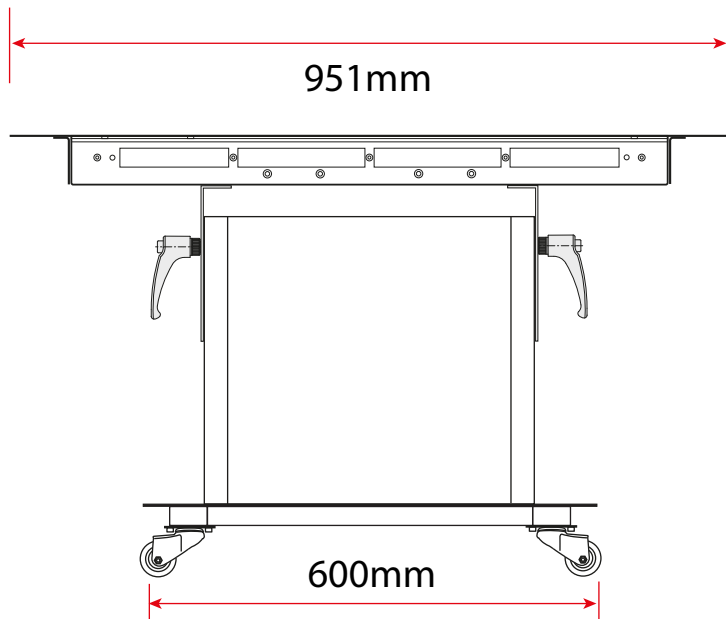

DISPLAY PANEL	
Screen Size	32" TFT-LCD
Display area	392mm (H) x 696.2mm (W) 16:9
Maximum Resolution	1920 x 1080
Display colour	16.7M
Pixel Pitch(mm)	0.1845 (H) x 0.1845 (V)
Brightness (cd/m2)	2500 nit
Contrast (Type)	35000 : 1
Visual angle	178°/178°
Response time	8ms
Life (hrs)	>50,000 (hrs)
TOUCH	
Specification	Projected Capacitive
Touch points	10
FEATURES	
Main chipset	MSD6A828, Quad Core
RAM	2GB
ROM	16GB
Android version	Android 5.0.1
MECHANICAL	
Monitor Size	756mm (w) x 450mm (h) x 48mm (d)
Colour	Black
Case	Metal +Aluminium

Connectivity

Note: Product design specifications including dimensions are subject to change without notice and may vary from those shown.

DISPLAY PANEL	
Screen Size	43" TFT-LCD
Display area	940mm (H) x 527mm (W) 16:9
Maximum Resolution	1920 x 1080
Display colour	16.7M
Pixel Pitch(mm)	0.1845 (H) x 0.1845 (V)
Brightness (cd/m ²)	350cd/m ²
Contrast (Type)	2000 : 1
Visual angle	178°/178°
Response time	5ms
Life (hrs)	>60,000 (hrs)
TOUCH	
Specification	Projected Capacitive
Positioning	±2mms
Transmittance	≥92%
Hardness	7H
Touch points	10
Response time	≤10ms
MECHANICAL	
Monitor Size	1010mm (w) x 597mm (h) x 65mm (d)
Colour	Black
Case	Metal + Aluminium