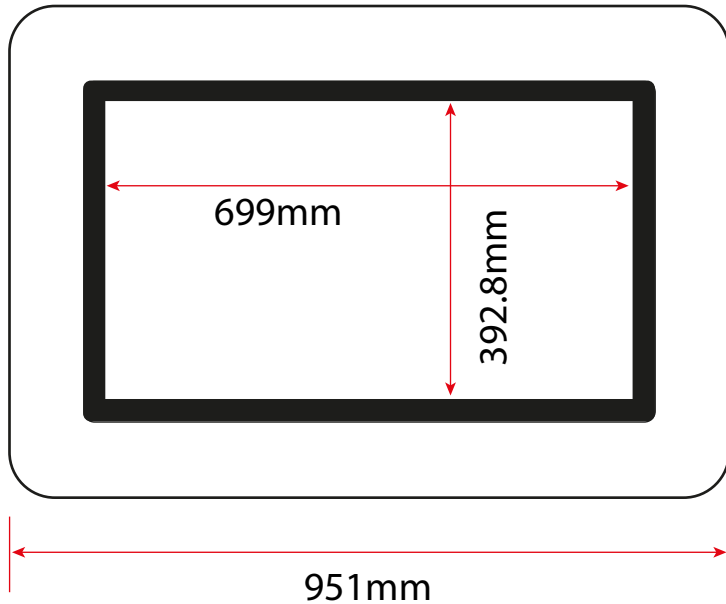

[promultis]

Early Learning Tilt & Touch Table

The robust and durable table uses the latest 10 point touch technology to allow a number of children to interact directly onto the screen.

[promultis]

Early Learning Tilt & Touch Table with Projected Capacitive Screen

DISPLAY PANEL	
Screen Size	32" TFT-LCD
Display area	392mm (H) x 696.2mm (W) 16:9
Maximum Resolution	1920 x 1080
Display colour	16.7M
Pixel Pitch(mm)	0.1845 (H) x 0.1845 (V)
Brightness (cd/m2)	2500 nit
Contrast (Type)	35000 : 1
Visual angle	178°/178°
Response time	8ms
Life (hrs)	>50,000 (hrs)
TOUCH	
Specification	Projected Capacitive
Touch points	10
FEATURES	
Main chipset	MSD6A828, Quad Core
RAM	2GB
ROM	16GB
Android version	Android 5.0.1
MECHANICAL	
Monitor Size	756mm (w) x 450mm (h) x 48mm (d)
Colour	Black
Case	Metal +Aluminium

Note: Product design specifications including dimensions are subject to change without notice and may vary from those shown.

[promultis]

32inch Firebolt Touch Screen with Projected Capacitive Technology

Connectivity

Note: Product design specifications including dimensions are subject to change without notice and may vary from those shown.

DISPLAY PANEL	
Screen Size	43" TFT-LCD
Display area	940mm (H) x 527mm (W) 16:9
Maximum Resolution	1920 x 1080
Display colour	16.7M
Pixel Pitch(mm)	0.1845 (H) x 0.1845 (V)
Brightness (cd/m ²)	350cd/m ²
Contrast (Type)	2000 : 1
Visual angle	178°/178°
Response time	5ms
Life (hrs)	>60,000 (hrs)
TOUCH	
Specification	Projected Capacitive
Positioning	±2mms
Transmittance	≥92%
Hardness	7H
Touch points	10
Response time	≤10ms
MECHANICAL	
Monitor Size	1010mm (w) x 597mm (h) x 65mm (d)
Colour	Black
Case	Metal + Aluminium