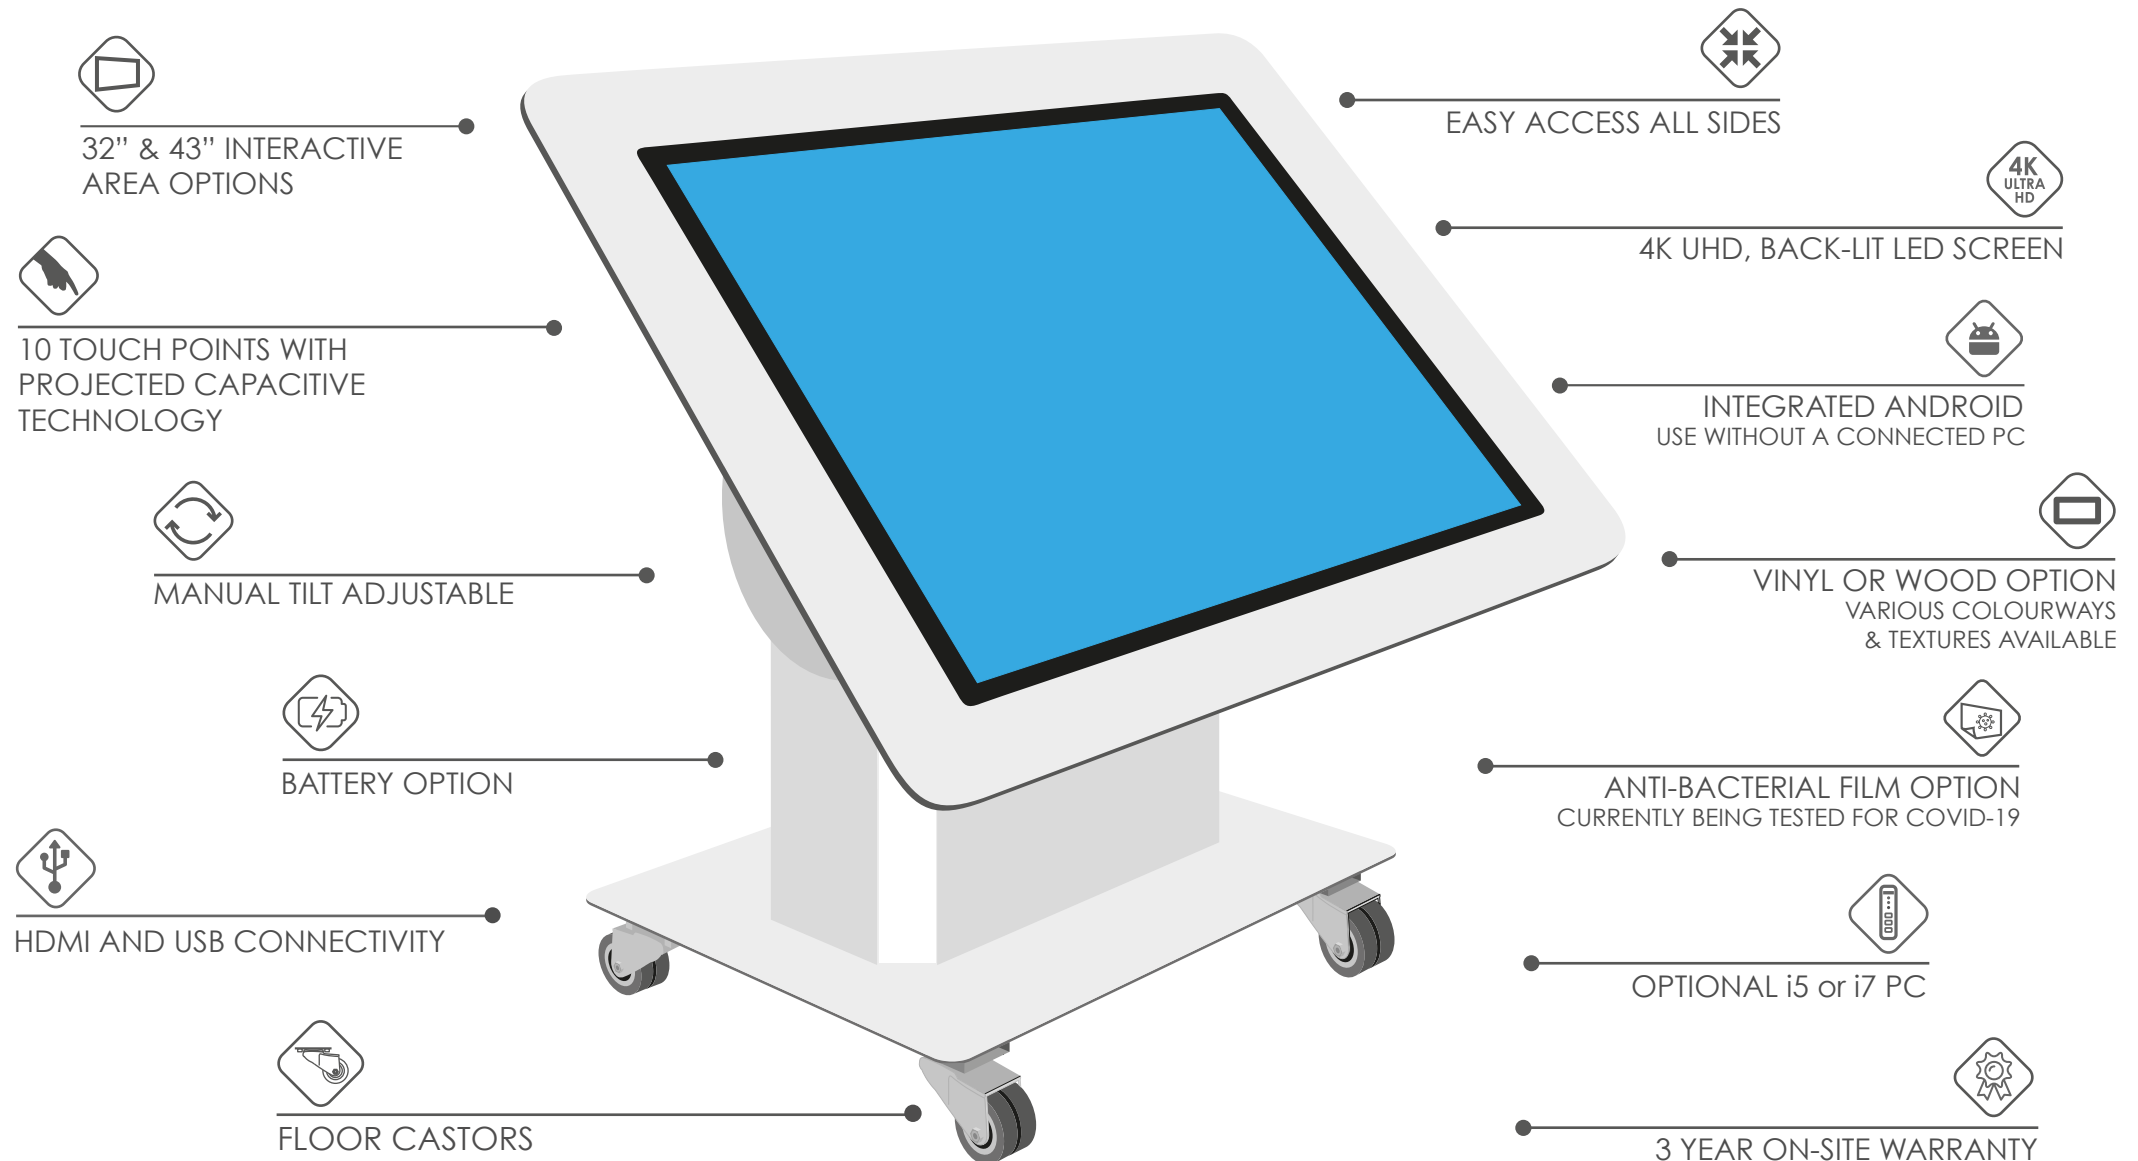

[promultis]

Early Learning Tilt & Touch Table

The robust and durable table uses the latest 10 point touch technology to allow a number of children to interact directly onto the screen.

[promultis]

Early Learning Tilt & Touch Table with Projected Capacitive Screen

DISPLAY PANEL	
Screen Size	32" TFT-LCD
Display area	392mm (H) x 696.2mm (W) 16:9
Maximum Resolution	1920 x 1080
Display colour	16.7M
Pixel Pitch(mm)	0.1845 (H) x 0.1845 (V)
Brightness (cd/m2)	2500 nit
Contrast (Type)	35000 : 1
Visual angle	178°/178°
Response time	8ms
Life (hrs)	>50,000 (hrs)
TOUCH	
Specification	Projected Capacitive
Touch points	10
FEATURES	
Main chipset	MSD6A828, Quad Core
RAM	2GB
ROM	16GB
Android version	Android 5.0.1
MECHANICAL	
Monitor Size	756mm (w) x 450mm (h) x 48mm (d)
Colour	Black
Case	Metal +Aluminium

Note: Product design specifications including dimensions are subject to change without notice and may vary from those shown.

[promultis]

32inch Firebolt Touch Screen with Projected Capacitive Technology

Connectivity

Note: Product design specifications including dimensions are subject to change without notice and may vary from those shown.

DISPLAY PANEL	
Screen Size	43" TFT-LCD
Display area	940mm (H) x 527mm (W) 16:9
Maximum Resolution	1920 x 1080
Display colour	16.7M
Pixel Pitch(mm)	0.1845 (H) x 0.1845 (V)
Brightness (cd/m ²)	350cd/m ²
Contrast (Type)	2000 : 1
Visual angle	178°/178°
Response time	5ms
Life (hrs)	>60,000 (hrs)
TOUCH	
Specification	Projected Capacitive
Positioning	±2mms
Transmittance	≥92%
Hardness	7H
Touch points	10
Response time	≤10ms
MECHANICAL	
Monitor Size	1010mm (w) x 597mm (h) x 65mm (d)
Colour	Black
Case	Metal + Aluminium