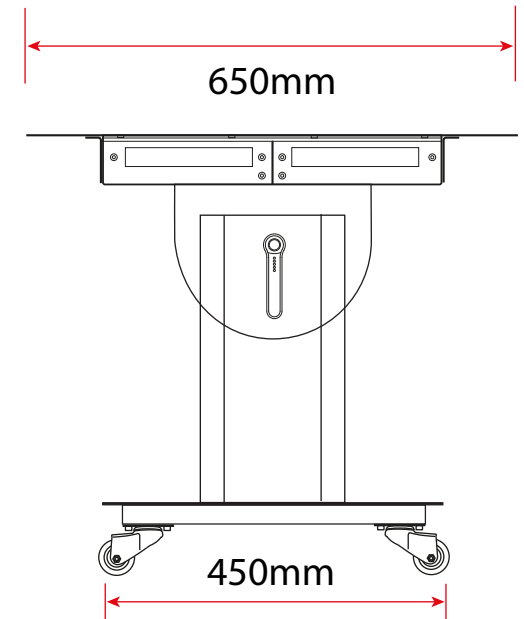

DISPLAY PANEL	
Screen Size	32" TFT-LCD
Display area	392mm (H) x 696.2mm (W) 16:9
Maximum Resolution	1920 x 1080
Display colour	16.7M
Pixel Pitch(mm)	0.1845 (H) x 0.1845 (V)
Brightness (cd/m2)	2500 nit
Contrast (Type)	35000 : 1
Visual angle	178°/178°
Response time	8ms
Life (hrs)	>50,000 (hrs)
TOUCH	
Specification	Projected Capacitive
Touch points	10
FEATURES	
Main chipset	MSD6A828, Quad Core
RAM	2GB
ROM	16GB
Android version	Android 5.0.1
MECHANICAL	
Monitor Size	756mm (w) x 450mm (h) x 48mm (d)
Colour	Black
Case	Metal +Aluminium

Connectivity

Note: Product design specifications including dimensions are subject to change without notice and may vary from those shown.

DISPLAY PANEL	
Screen Size	43" TFT-LCD
Display area	940mm (H) x 527mm (W) 16:9
Maximum Resolution	1920 x 1080
Display colour	16.7M
Pixel Pitch(mm)	0.1845 (H) x 0.1845 (V)
Brightness (cd/m ²)	350cd/m ²
Contrast (Type)	2000 : 1
Visual angle	178°/178°
Response time	5ms
Life (hrs)	>60,000 (hrs)
TOUCH	
Specification	Projected Capacitive
Positioning	±2mms
Transmittance	≥92%
Hardness	7H
Touch points	10
Response time	≤10ms
MECHANICAL	
Monitor Size	1010mm (w) x 597mm (h) x 65mm (d)
Colour	Black
Case	Metal + Aluminium