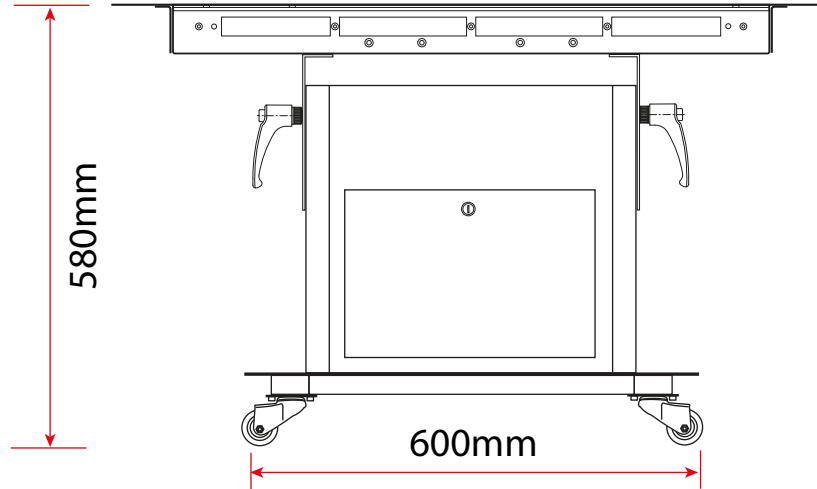

DISPLAY PANEL	
Screen Size	32" TFT-LCD
Display area	392mm (H) x 696.2mm (W) 16:9
Maximum Resolution	1920 x 1080
Display colour	16.7M
Pixel Pitch(mm)	0.1845 (H) x 0.1845 (V)
Brightness (cd/m2)	2500 nit
Contrast (Type)	35000 : 1
Visual angle	178°/178°
Response time	8ms
Life (hrs)	>50,000 (hrs)
TOUCH	
Specification	Projected Capacitive
Touch points	10
FEATURES	
Main chipset	MSD6A828, Quad Core
RAM	2GB
ROM	16GB
Android version	Android 5.0.1
MECHANICAL	
Monitor Size	756mm (w) x 450mm (h) x 48mm (d)
Colour	Black
Case	Metal +Aluminium

Connectivity

Note: Product design specifications including dimensions are subject to change without notice and may vary from those shown.

DISPLAY PANEL	
Screen Size	43" TFT-LCD
Display area	940mm (H) x 527mm (W) 16:9
Maximum Resolution	1920 x 1080
Display colour	16.7M
Pixel Pitch(mm)	0.1845 (H) x 0.1845 (V)
Brightness (cd/m ²)	350cd/m ²
Contrast (Type)	2000 : 1
Visual angle	178°/178°
Response time	5ms
Life (hrs)	>60,000 (hrs)
TOUCH	
Specification	Projected Capacitive
Positioning	±2mms
Transmittance	≥92%
Hardness	7H
Touch points	10
Response time	≤10ms
MECHANICAL	
Monitor Size	1010mm (w) x 597mm (h) x 65mm (d)
Colour	Black
Case	Metal + Aluminium