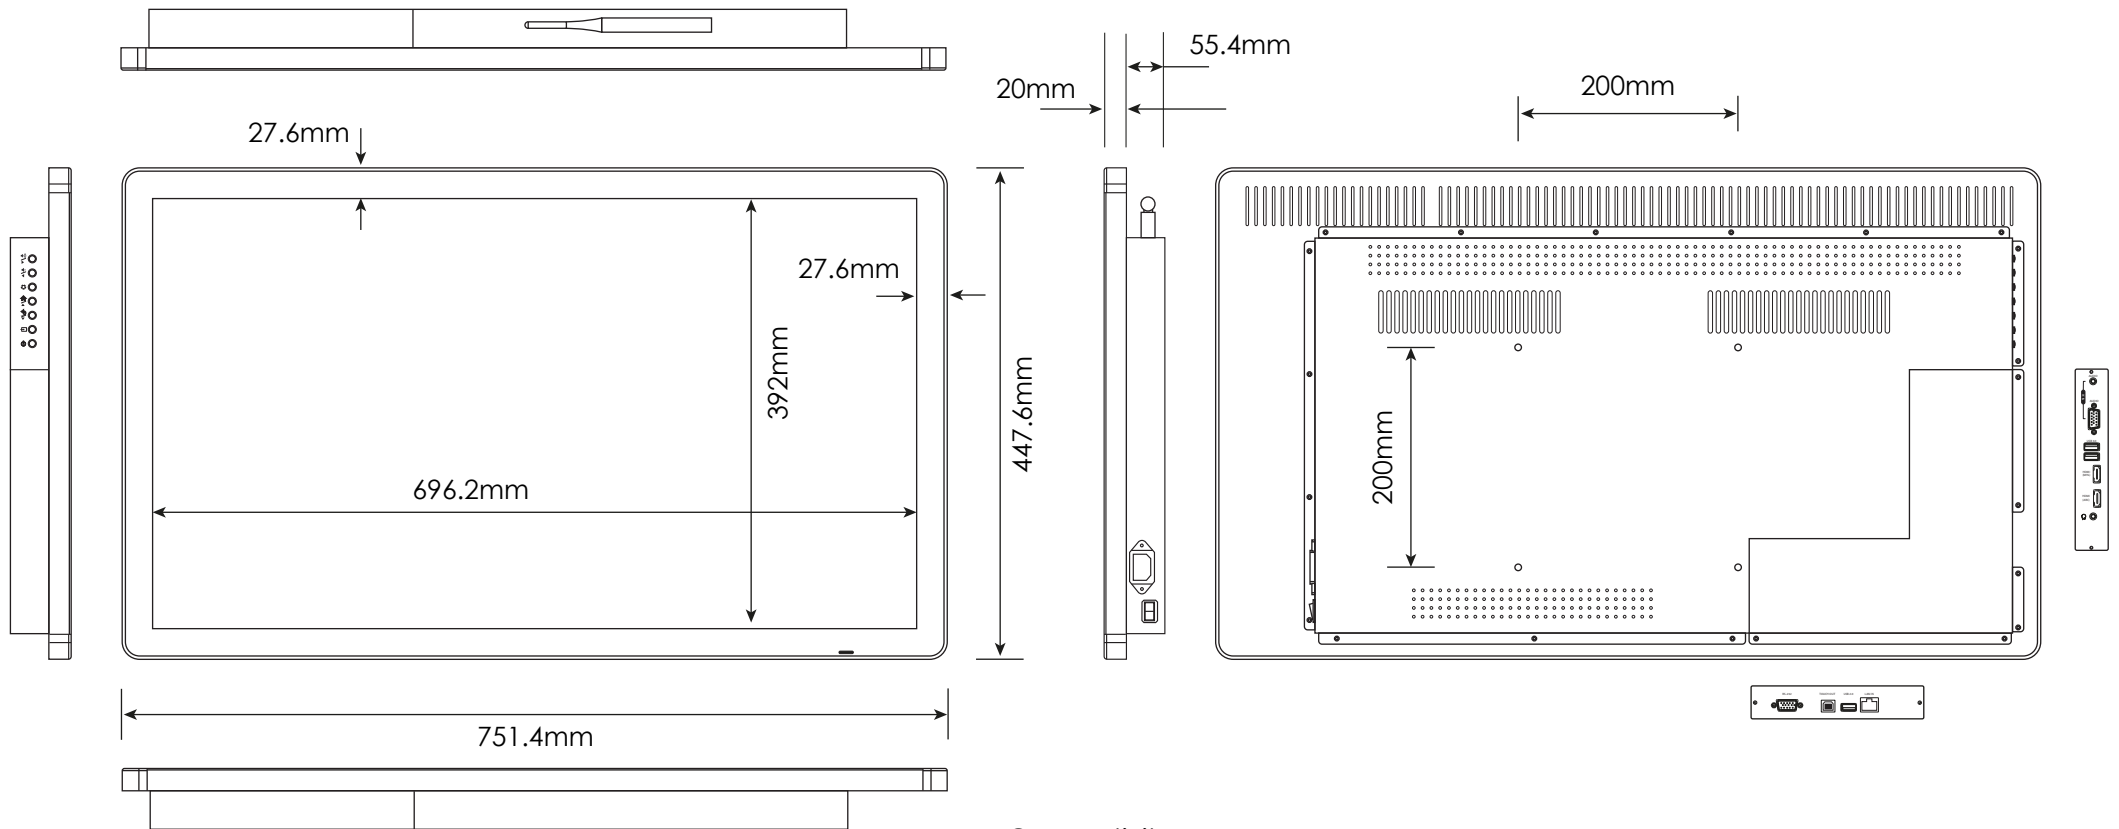

DISPLAY PANEL	
Screen Size	32" TFT-LCD
Display area	392mm (H) x 696.2mm (W) 16:9
Maximum Resolution	1920 x 1080
Display colour	16.7M
Pixel Pitch(mm)	0.1845 (H) x 0.1845 (V)
Brightness (cd/m2)	2500 nit
Contrast (Type)	35000 : 1
Visual angle	178°/178°
Response time	8ms
Life (hrs)	>50,000 (hrs)
TOUCH	
Specification	Projected Capacitive
Touch points	10
FEATURES	
Main chipset	MSD6A828, Quad Core
RAM	2GB
ROM	16GB
Android version	Android 5.0.1
MECHANICAL	
Monitor Size	756mm (w) x 450mm (h) x 48mm (d)
Colour	Black
Case	Metal +Aluminium

Connectivity

Note: Product design specifications including dimensions are subject to change without notice and may vary from those shown.

DISPLAY PANEL	
Screen Size	43" TFT-LCD
Display area	940mm (H) x 527mm (W) 16:9
Maximum Resolution	1920 x 1080
Display colour	16.7M
Pixel Pitch(mm)	0.1845 (H) x 0.1845 (V)
Brightness (cd/m ²)	350cd/m ²
Contrast (Type)	2000 : 1
Visual angle	178°/178°
Response time	5ms
Life (hrs)	>60,000 (hrs)
TOUCH	
Specification	Projected Capacitive
Positioning	±2mms
Transmittance	≥92%
Hardness	7H
Touch points	10
Response time	≤10ms
MECHANICAL	
Monitor Size	1010mm (w) x 597mm (h) x 65mm (d)
Colour	Black
Case	Metal + Aluminium