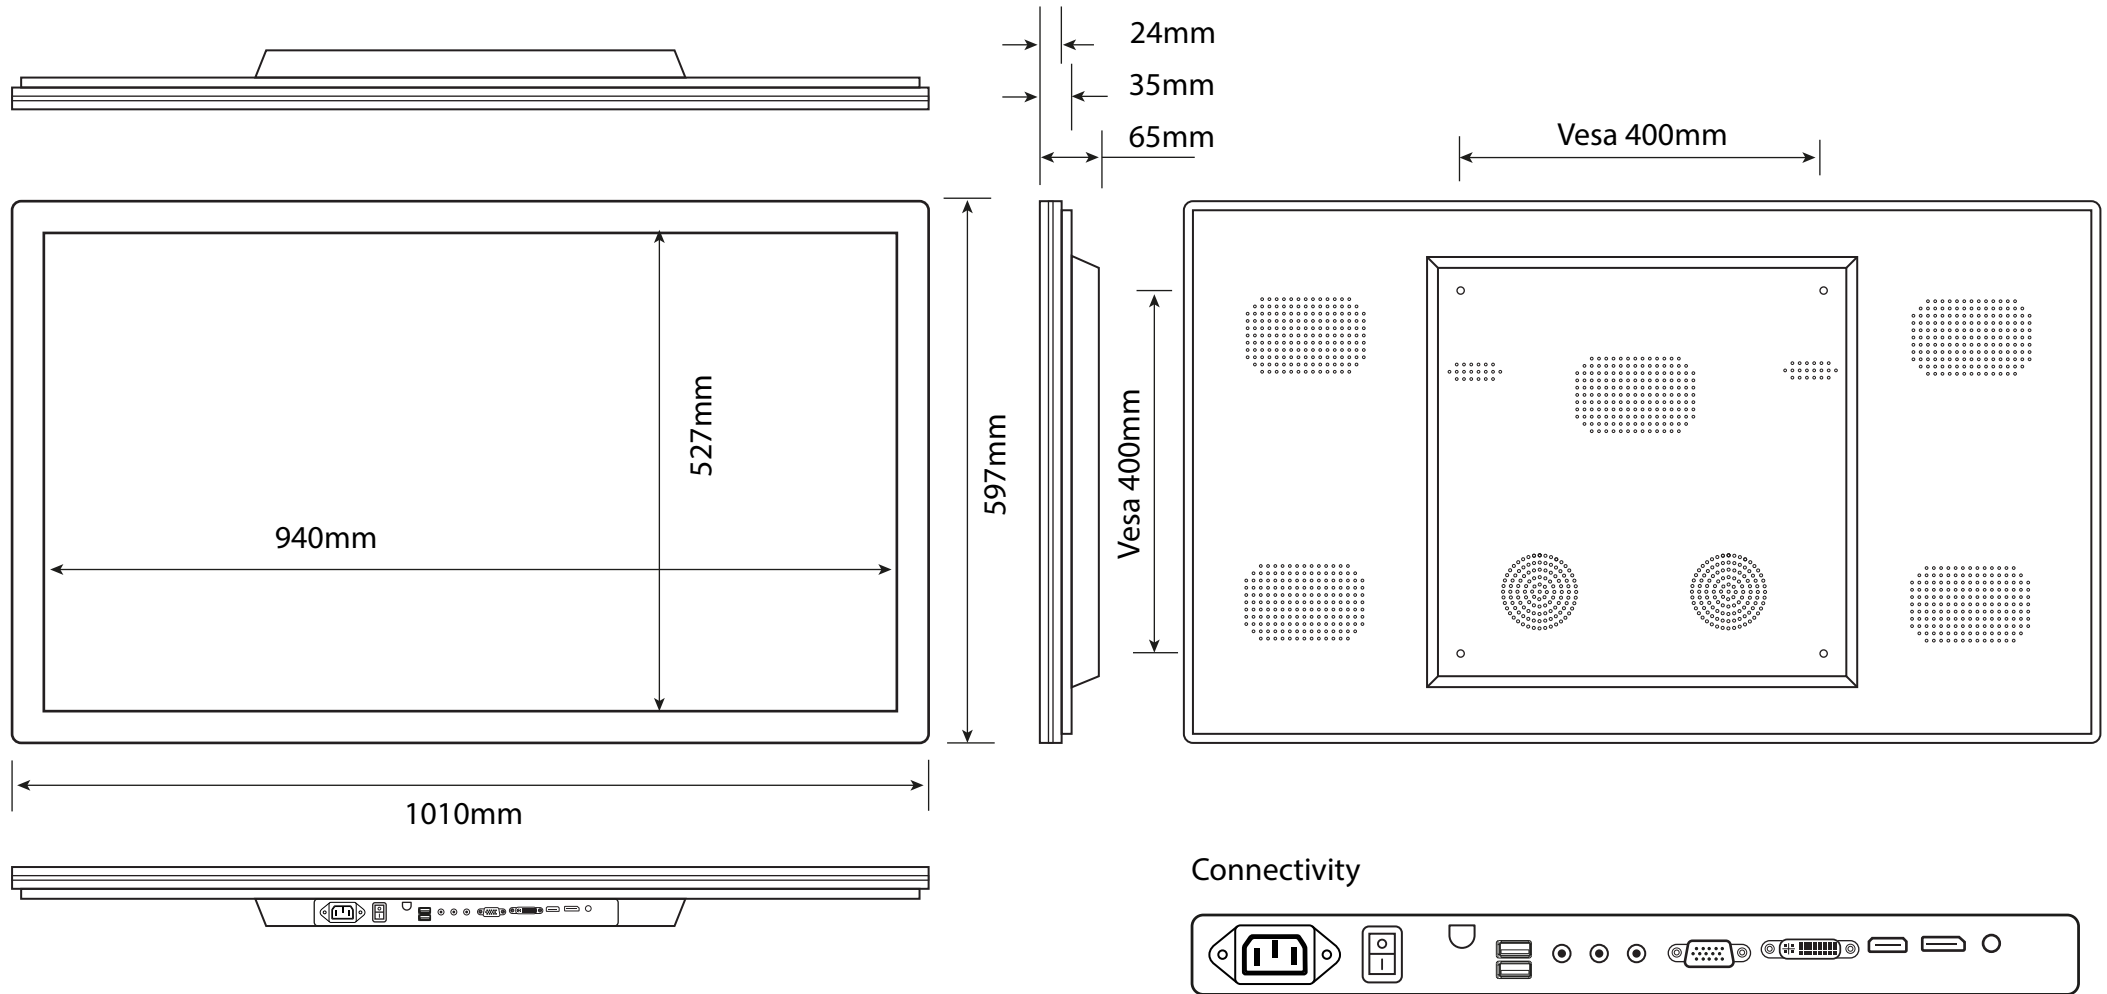

[promultis]

43inch Electra Touch Screen with Projected Capacitive Technology

Note: Product design specifications including dimensions are subject to change without notice and may vary from those shown.