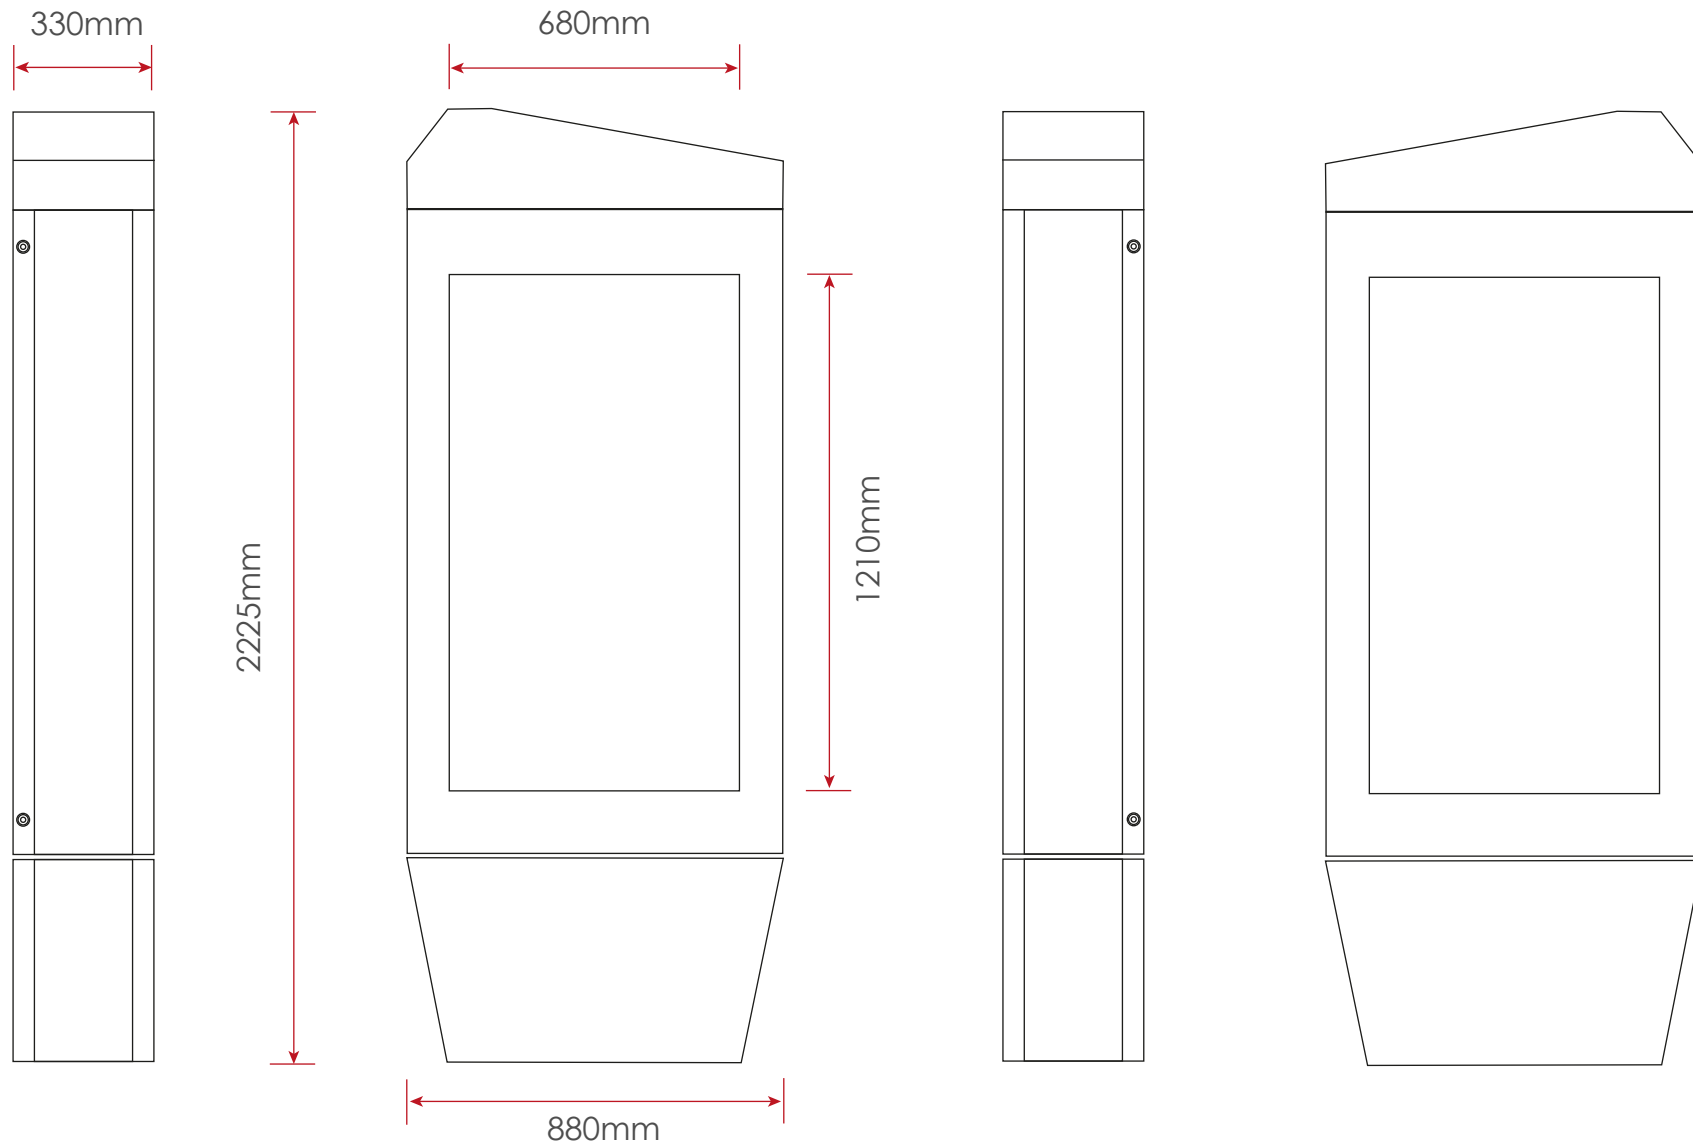

	GEMINUS55	GEMINUS65			
Panel Size (inch)	55	65			
Enclosure					
IP Rating	IP55	IP55			
Enclosure Material	Galvanized steel + zinc powder coating				
Enclosure Lifetime	5 years				
Glass Type	Laminated tempered glass				
Glass Type	Transmissivity > 93%, Reflectivity < 2%				
Unit Dimension (w x h x d mm)	880 x 2225 x 330	1000 x 2300 x 330			
Bezel Width (mm)	100	100			
Weight (kg)	290	380			
Environment					
Operating Environment	Exposure to direct sunlight, rain, snow and dust				
Operating Temperature	-40 °C ~ +50 °C				
Operating Humidity	5% ~ 98%				
Operating Altitude (m)	≤2000				
Media					
	CPU	Memory	Storage	OS	I/O
Windows OS	Core / Celeron / Atom	4 / 8 / 16 / 32 Gb	128 / 256 / 512 Gb	Win 7/10 32/64bit	VGA / HDMI / USB / RS232 / RJ45
Android OS	Rockchip / Allwin	1 / 2 / 4 Gb	8 / 16 / 32 / 64 / 128 Gb	Android 4.4 - 8	VGA / HDMI / USB / RS232 / RJ45
TV Board	Mstar / NOATEK				VGA / HDMI / USB
Options	Touch Screen / Camera / NFC / RFID / Ultrasonic / LED Strip / 4G / Wi-Fi / Bluetooth / Printer / Scanner / Pos / Charging Gun / Speaker				

# Geminus 55" High Brightness Totem - IP55

Double-sided Floor Displays

[promultis]