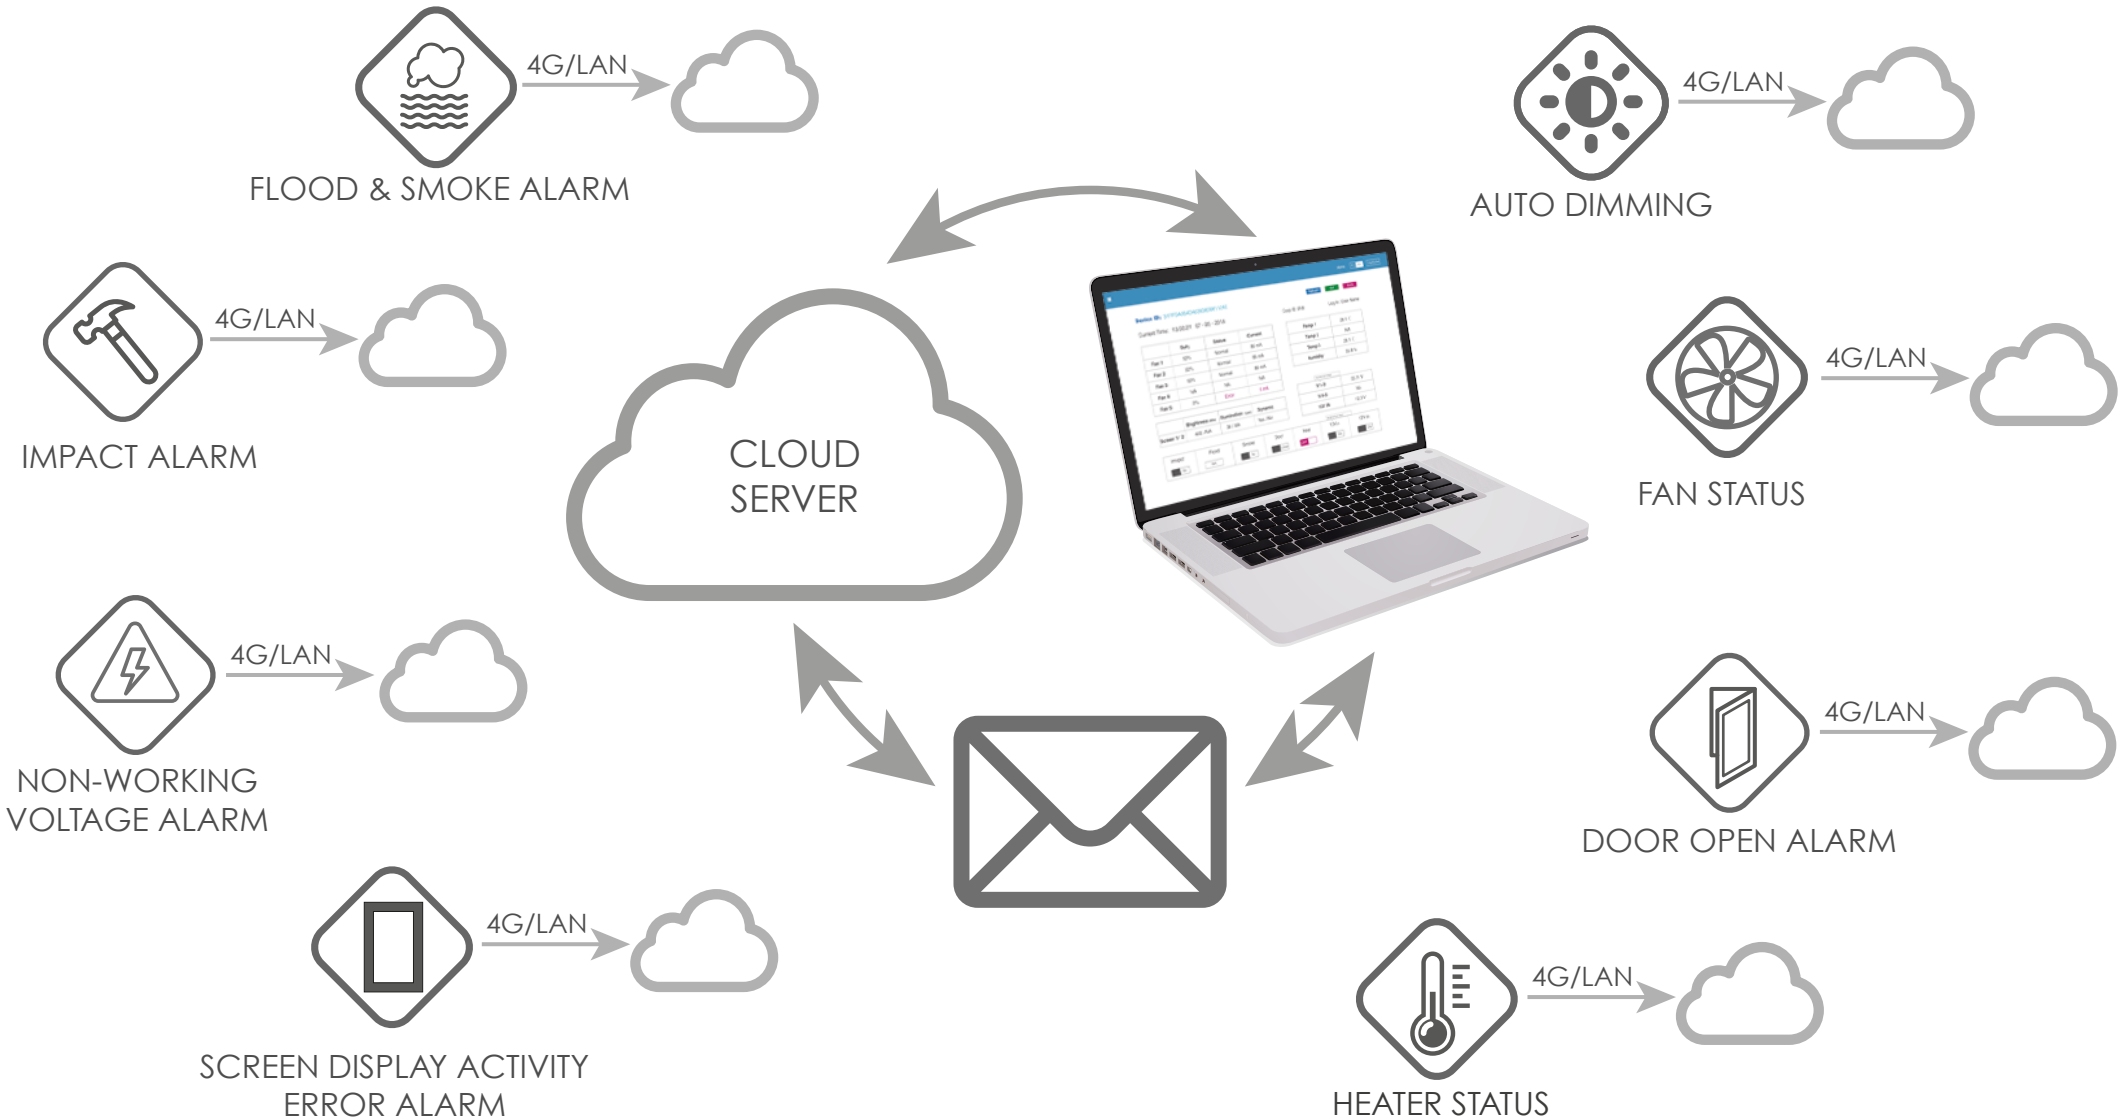

[promultis]

SURVEILLANCE SYSTEM