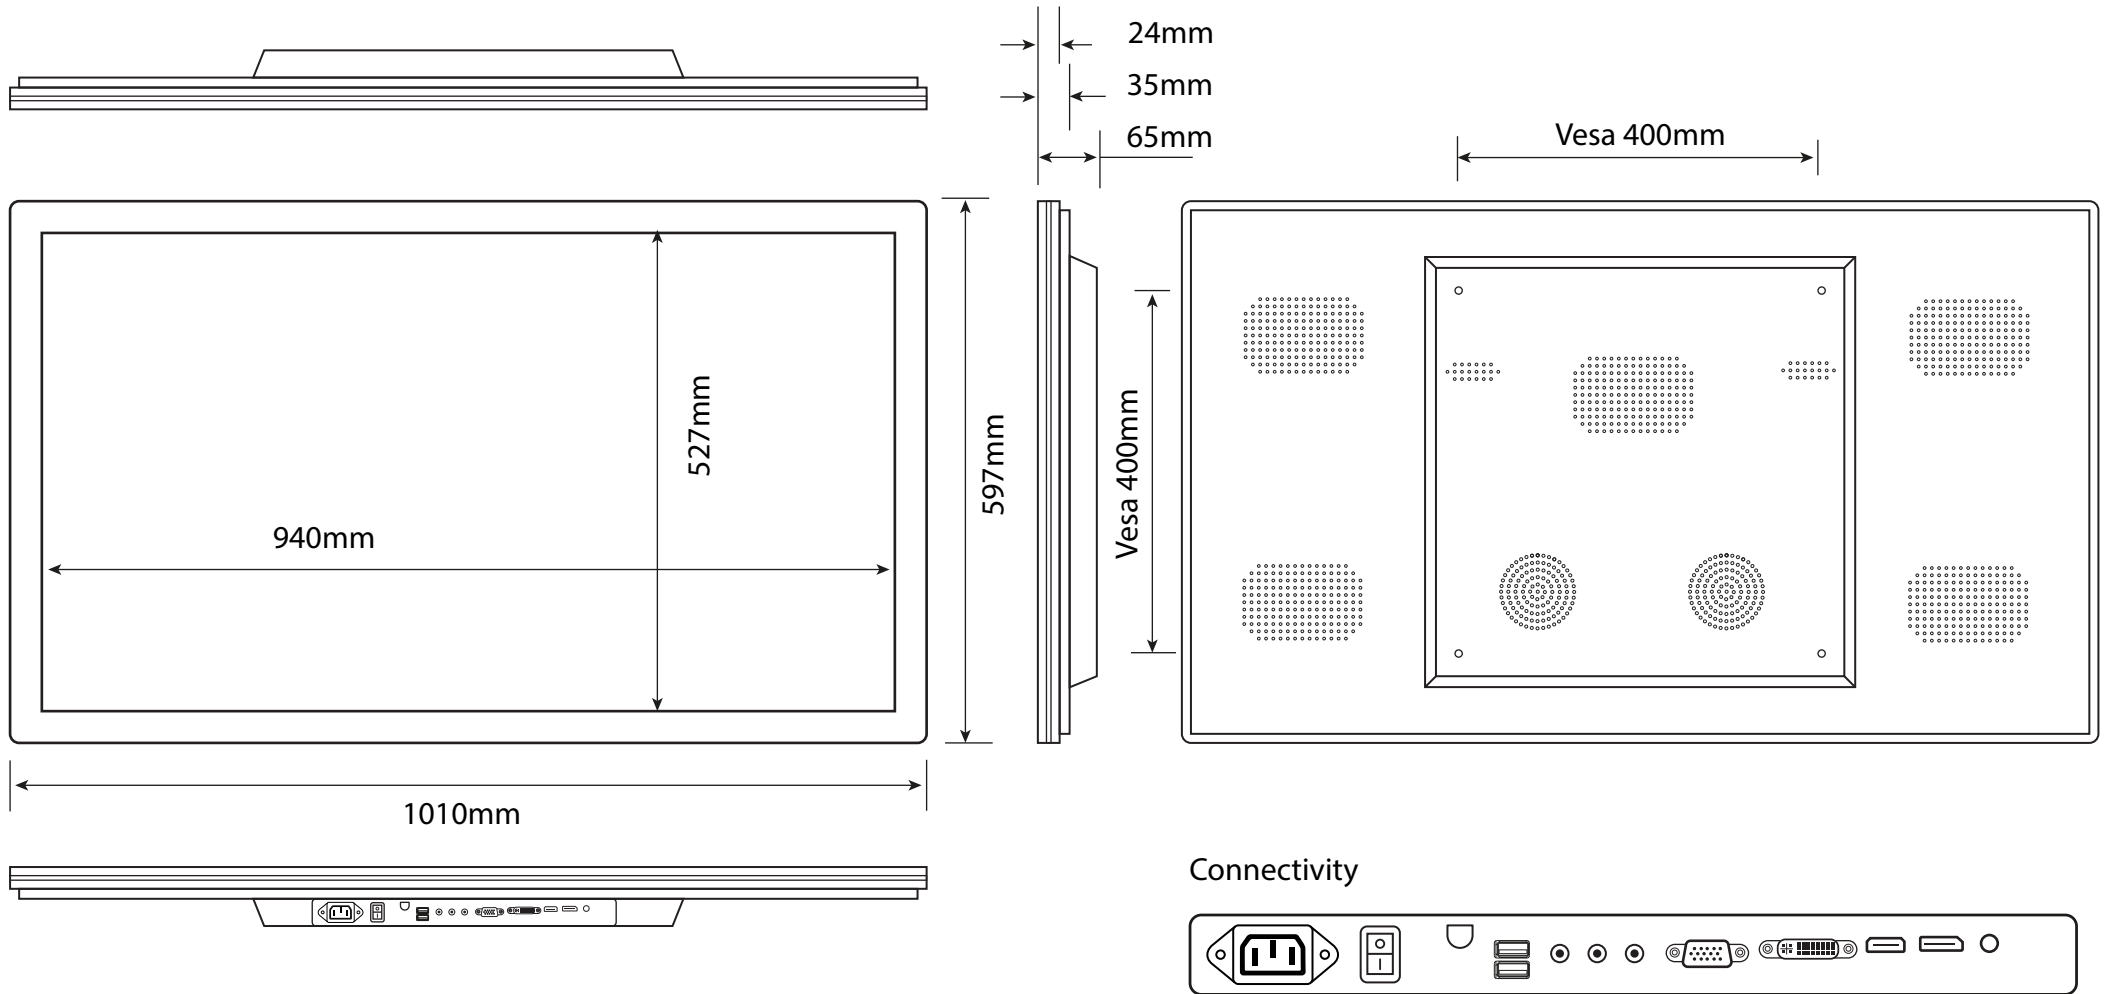

[promultis]

43inch Electra Touch Screen with Projected Capacitive Technology

Note: Product design specifications including dimensions are subject to change without notice and may vary from those shown.