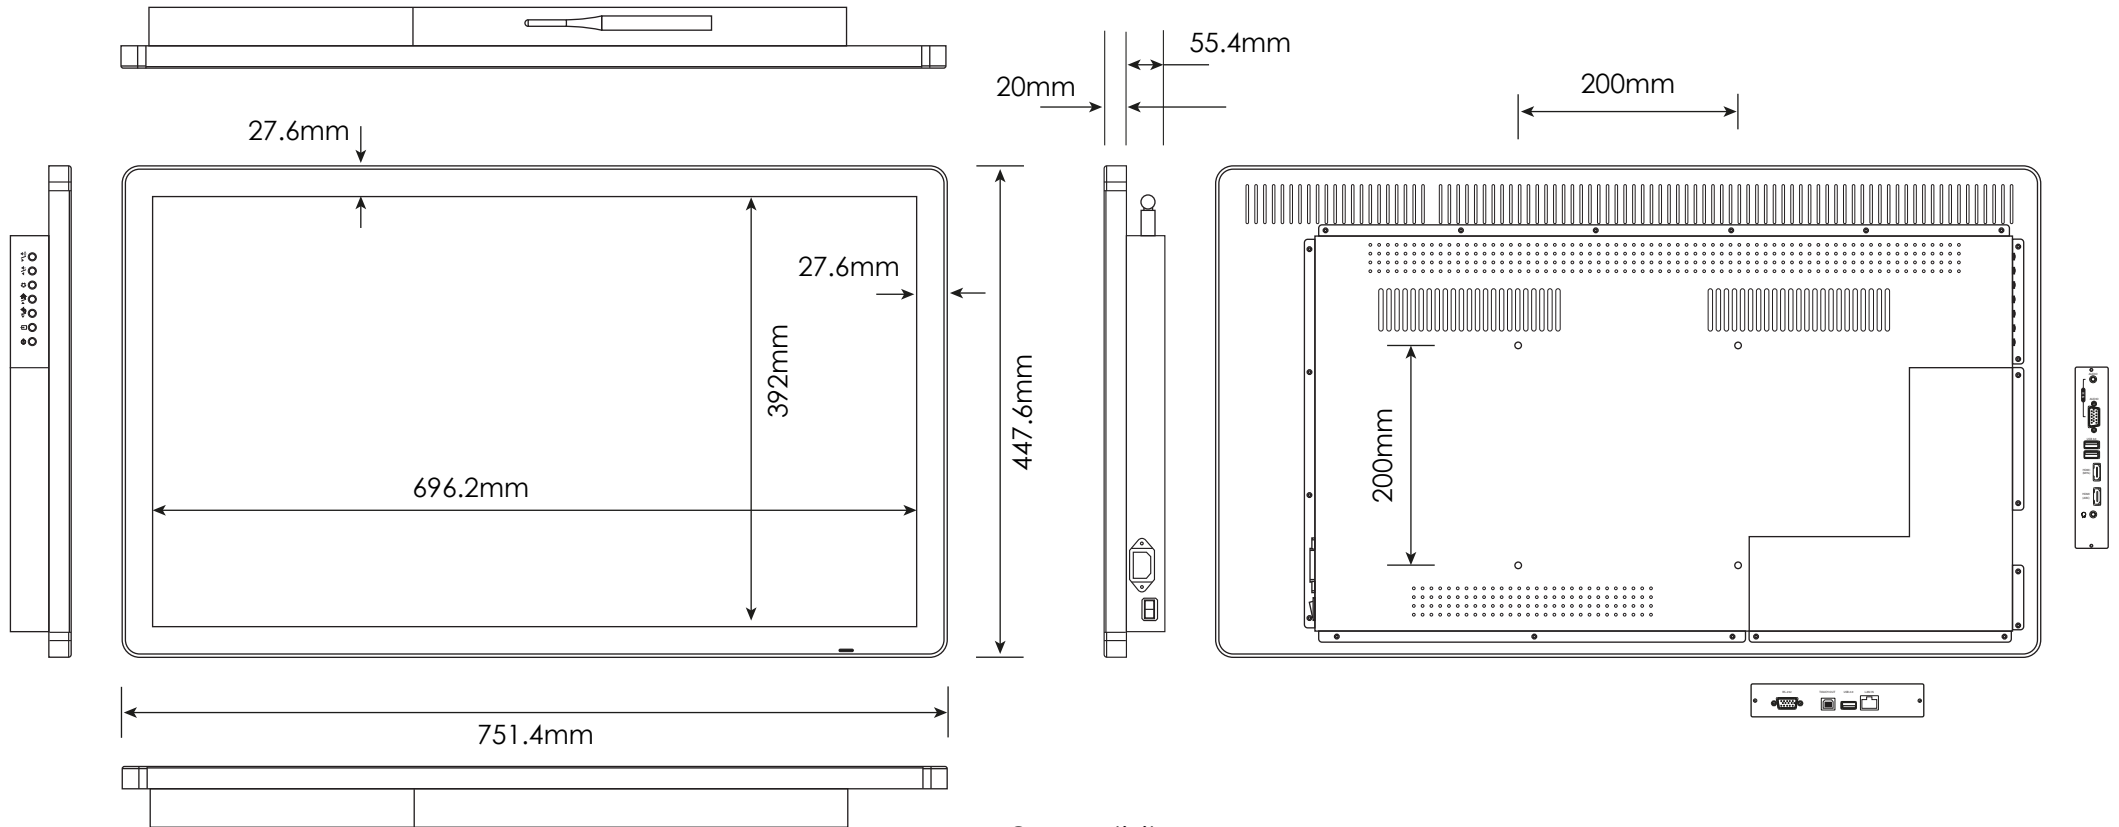

[promultis]

32inch Firebolt Touch Screen with Projected Capacitive Technology

Connectivity