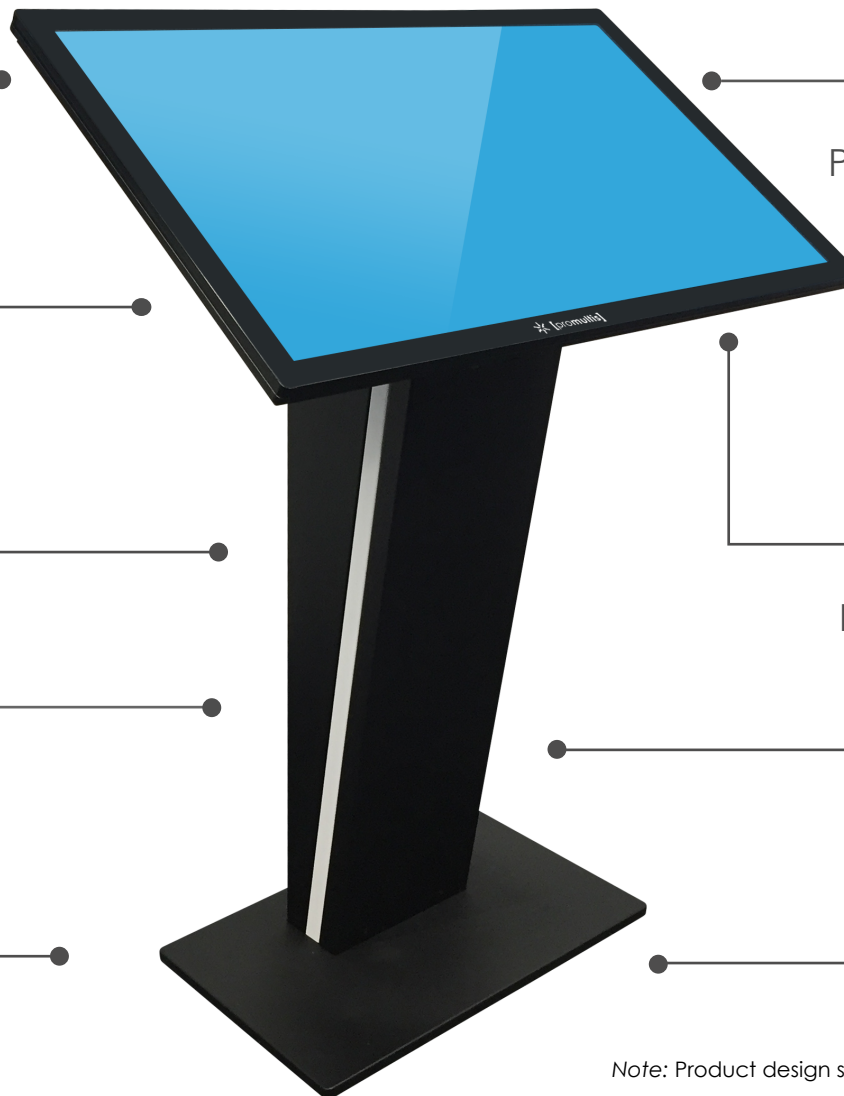

[promultis]

Allure Kiosk

Create an inviting and immersive information point with this slim, sleek Kiosk. Ideal for digital signage and wayfinding solutions.

Tough Anti Scratch /
Anti Glare Surface

10 Touch Points with
Projected Capacitive Technology

Landscape or
portrait orientation

32inch, 1080p HD,
Back-lit, LED Screen

Built in WiFi

43inch, 4K UHD,
Back-lit, LED Screen

Secure PC Compartment
and Cable Management

Optional i5 or i7 PC

HDMI, USB, and
VGA Connectivity

3 Year on-site Warranty

Note: Product design specifications including dimensions are subject to change without notice and may vary from those shown.

[promultis]
MULTITOUCH SOLUTIONS

For more exciting multitouch products visit
www.promultis.info
or call +44 (0) 239 251 2794