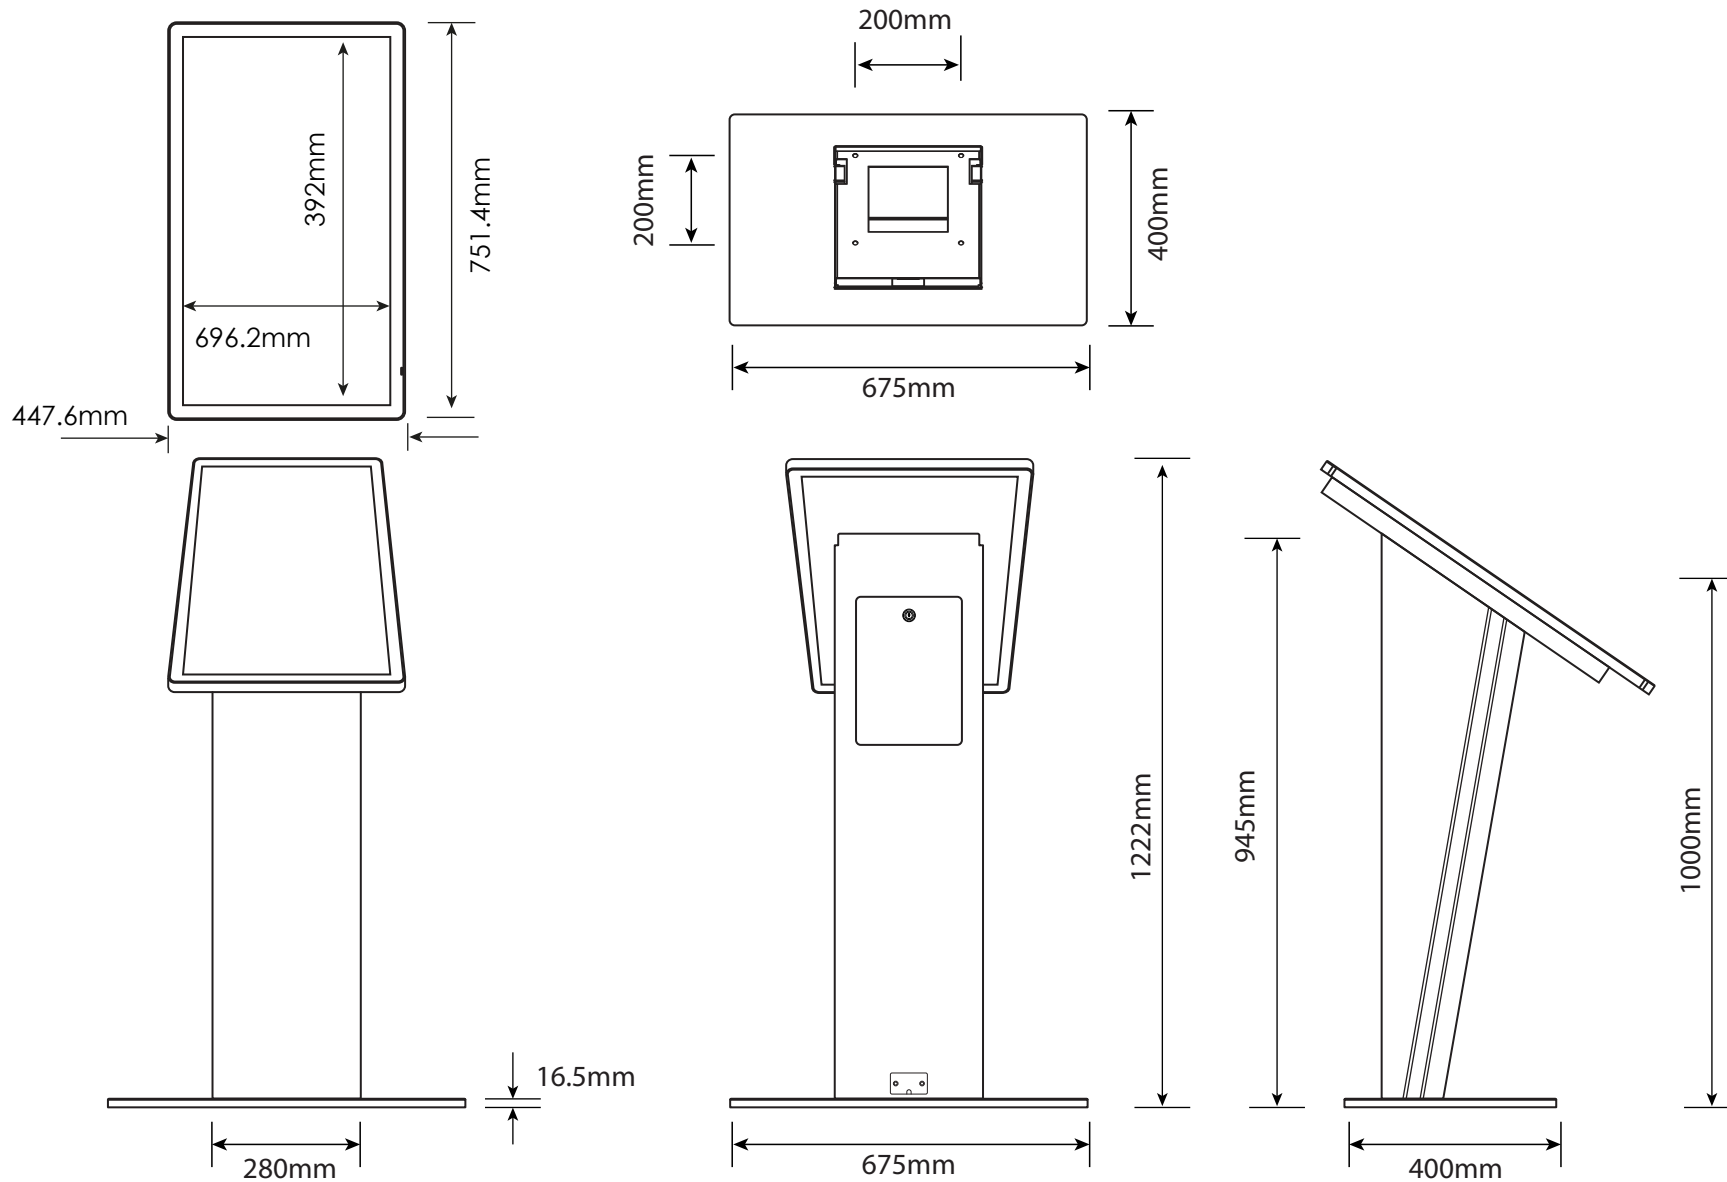

[promultis]

Allure Kiosk

with 32" Firebolt Projected Capacitive Touch Screen

Note: Product design specifications including dimensions are subject to change without notice and may vary from those shown.

For more exciting multitouch products visit www.promultis.info or call +44 (0) 239 251 2794