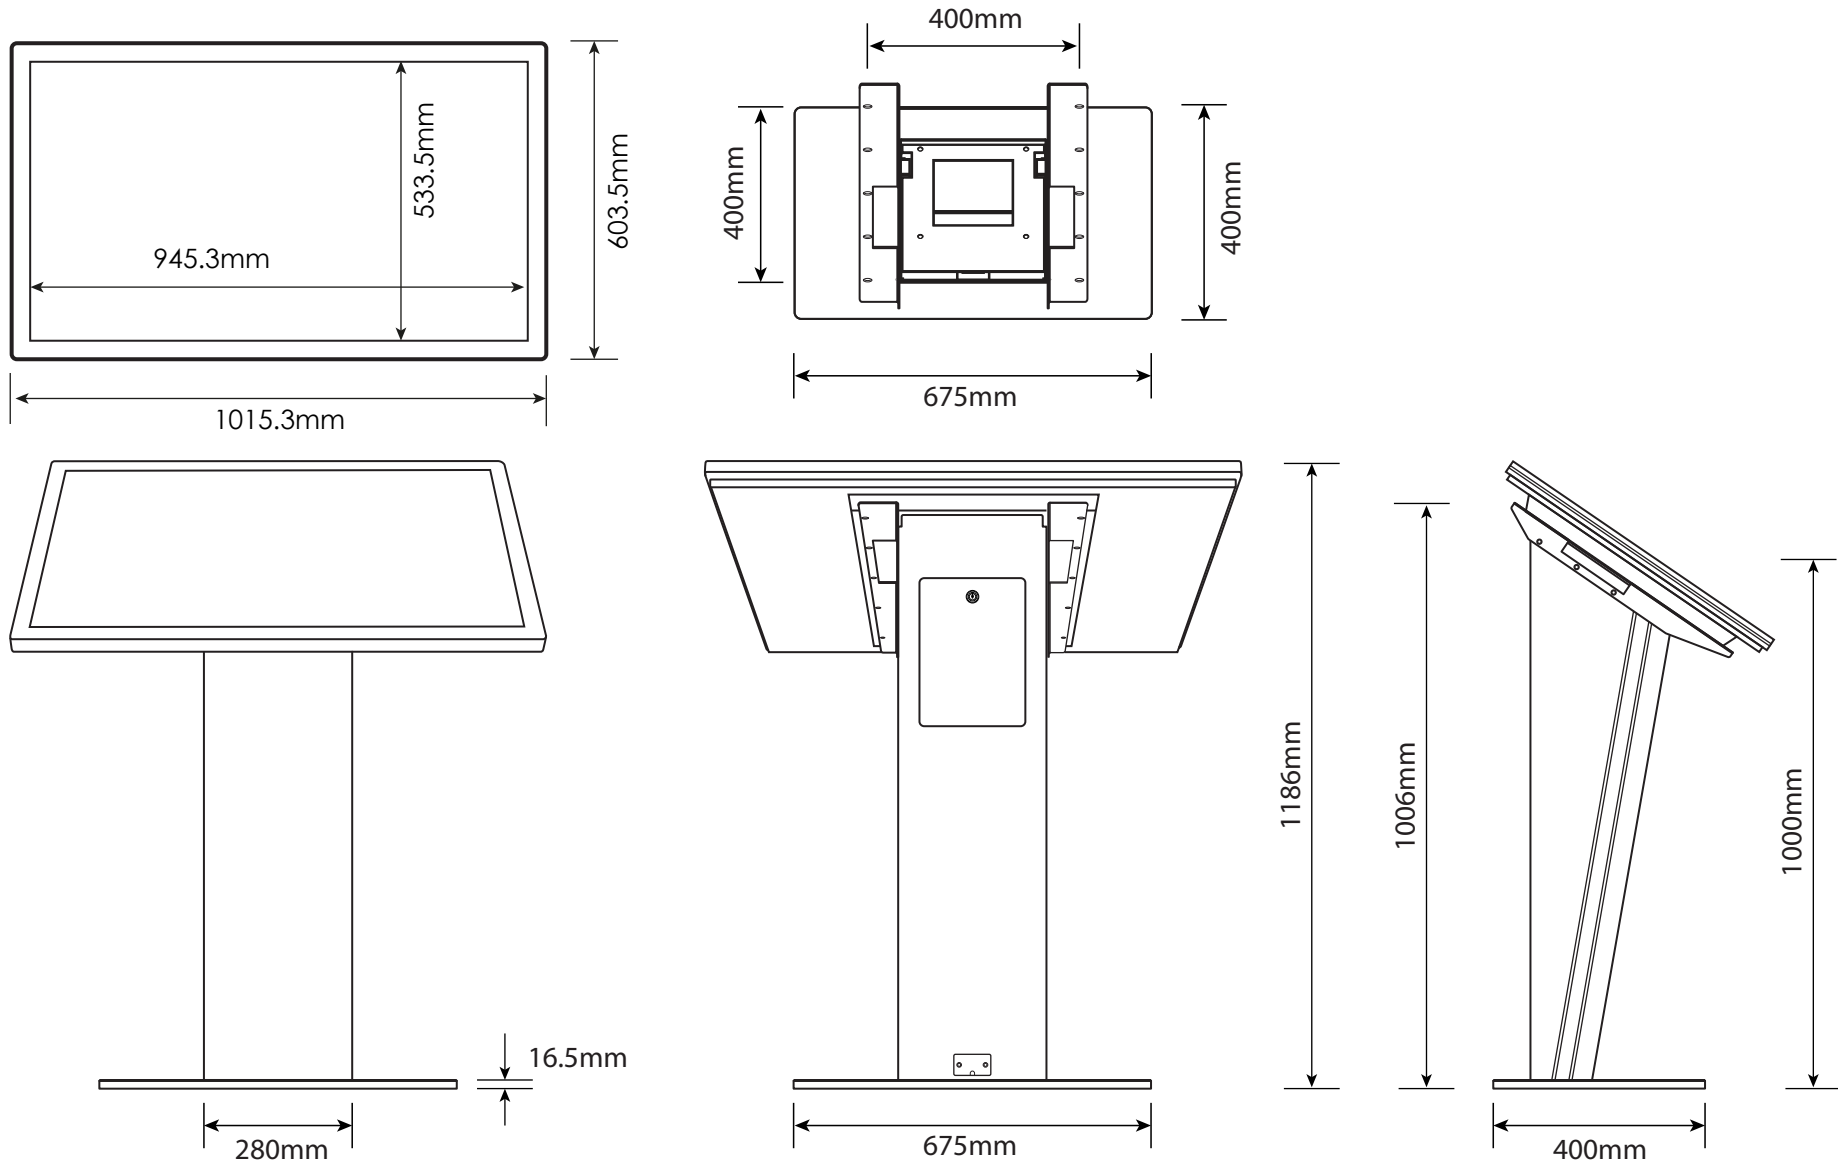

[promultis]

Allure Kiosk

with 43" Electra Projected Capacitive Touch Screen

Note: Product design specifications including dimensions are subject to change without notice and may vary from those shown.

For more exciting multitouch products visit www.promultis.info or call +44 (0) 239 251 2794