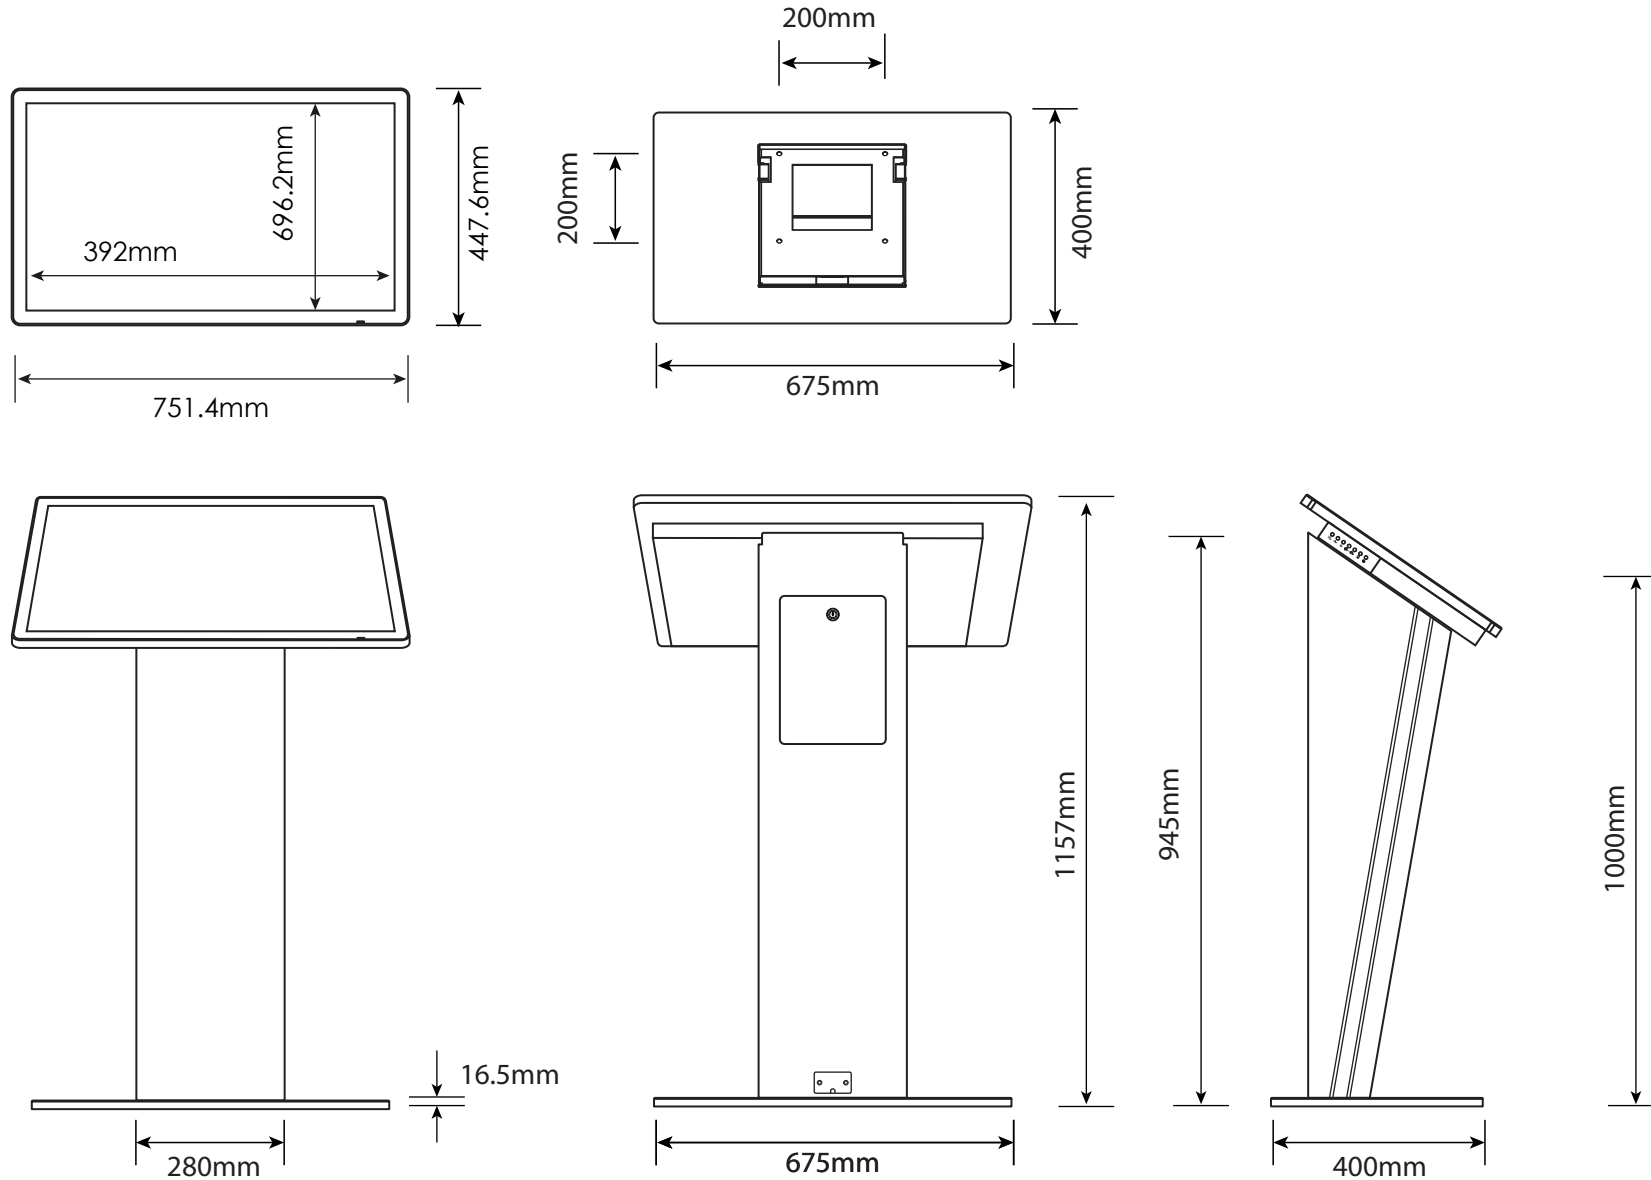

[promultis]

Allure Kiosk with 32" Firebolt Projected Capacitive Touch Screen

[promultis]
MULTITOUCH SOLUTIONS

For more exciting multitouch products visit
www.promultis.info
or call +44 (0) 239 251 2794