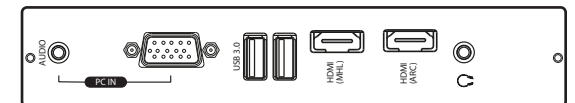

Note: Product design specifications including dimensions are subject to change without notice and may vary from those shown.