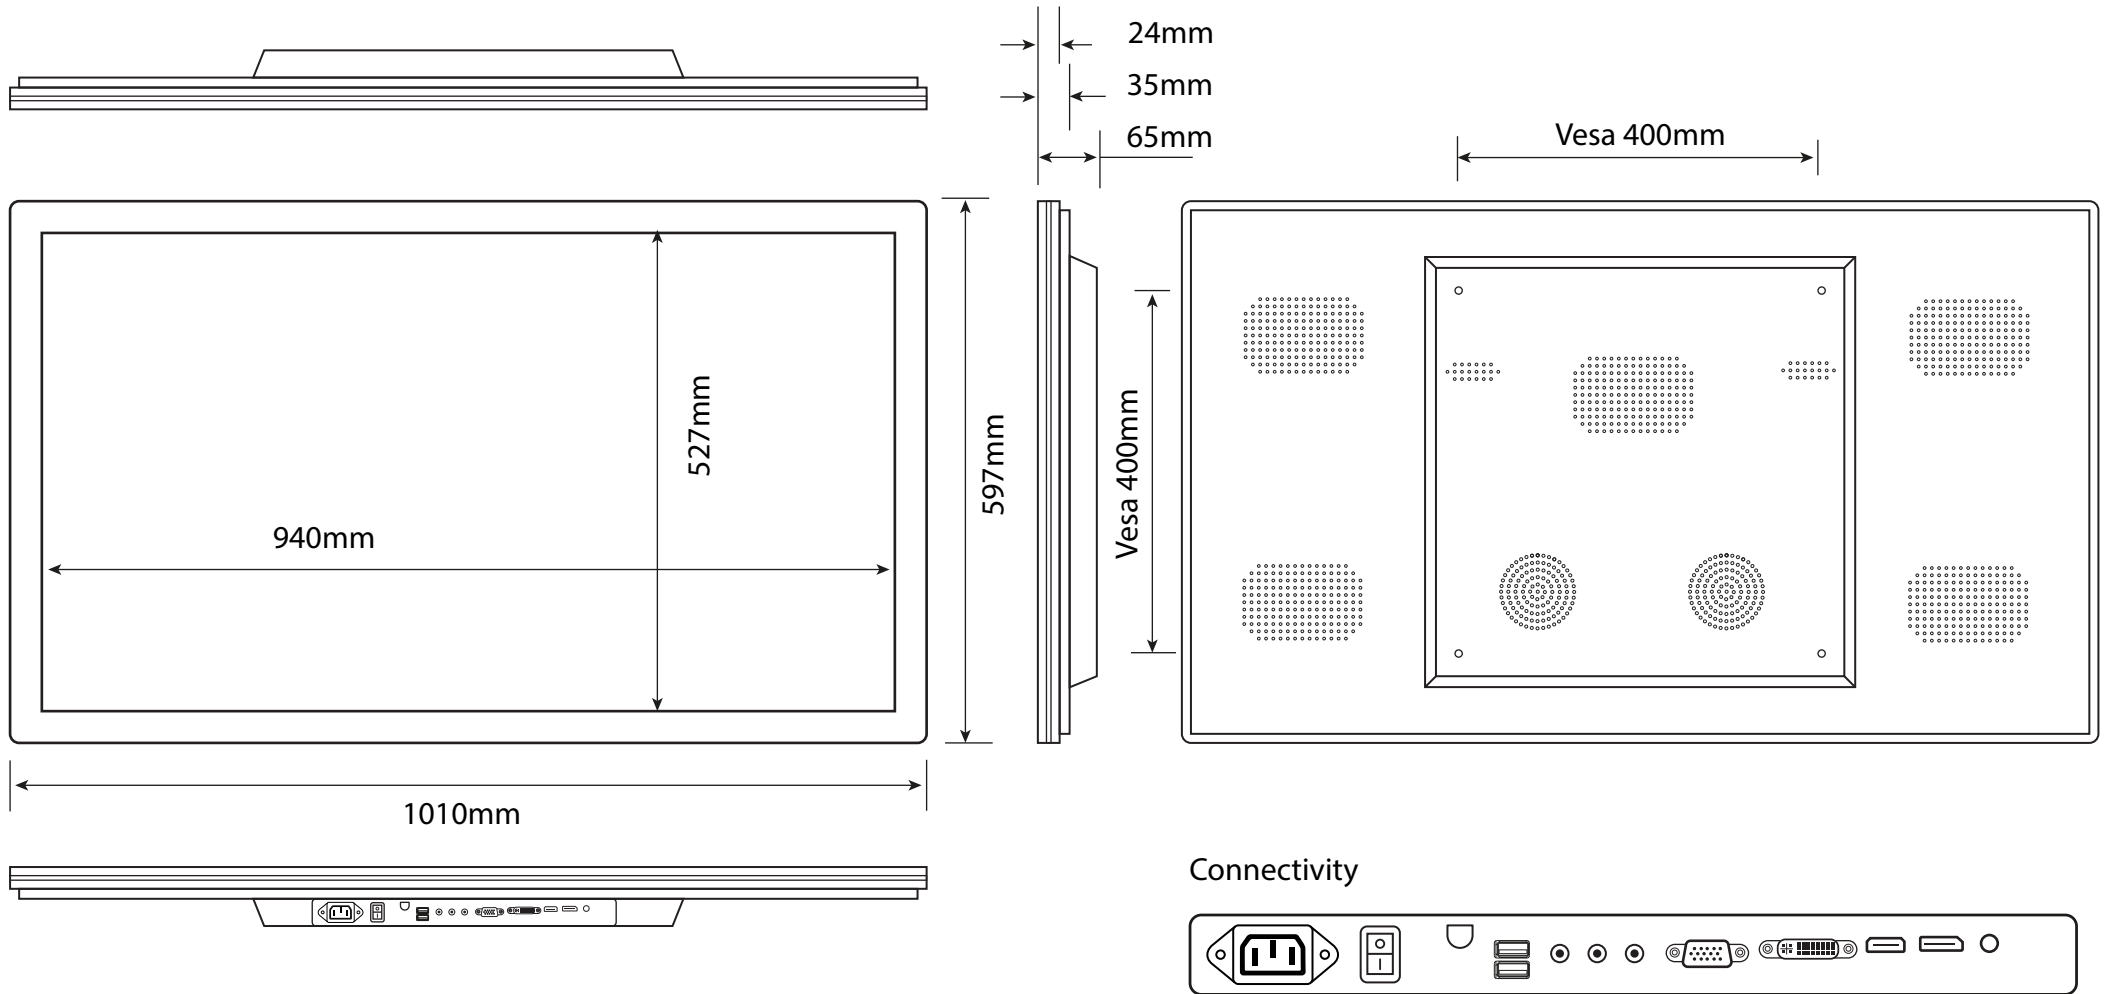

DISPLAY PANEL	
Screen Size	43" TFT-LCD
Display area	940mm (H) x 527mm (W) 16:9
Maximum Resolution	1920 x 1080
Display color	16.7M
Pixel Pitch(mm)	0.1845 (H) x 0.1845 (V)
Brightness (cd/m <sup>2</sup> )	350cd/m <sup>2</sup>
Contrast (Type)	2000 : 1
Visual angle	178°/178°
Response time	5ms
Life (hrs)	>60,000 (hrs)
TOUCH	
Specification	Projected Capacitive
Positioning	±2mms
Transmittance	≥92%
Hardness	7H
Touch points	10
Response time	≤10ms
MECHANICAL	
Monitor Size	1010mm (w) x 597mm (h) x 65mm (d)
Colour	Black
Case	Metal + Aluminium

# 43inch Electra Touch Screen with Projected Capacitive Technology

Note: Product design specifications including dimensions are subject to change without notice and may vary from those shown.

DISPLAY PANEL	
Screen Size	32" TFT-LCD
Display area	392mm (H) x 696.2mm (W) 16:9
Maximum Resolution	1920 x 1080
Display color	16.7M
Pixel Pitch(mm)	0.1845 (H) x 0.1845 (V)
Brightness (cd/m2)	2500 nit
Contrast (Type)	35000 : 1
Visual angle	178°/178°
Response time	8ms
Life (hrs)	>50,000 (hrs)
TOUCH	
Specification	Projected Capacitive
Touch points	10
FEATURES	
Main chipset	MSD6A828, Quad Core
RAM	2GB
ROM	16GB
Android version	Android 5.0.1
MECHANICAL	
Monitor Size	756mm (w) x 450mm (h) x 48mm (d)
Colour	Black
Case	Metal +Aluminium