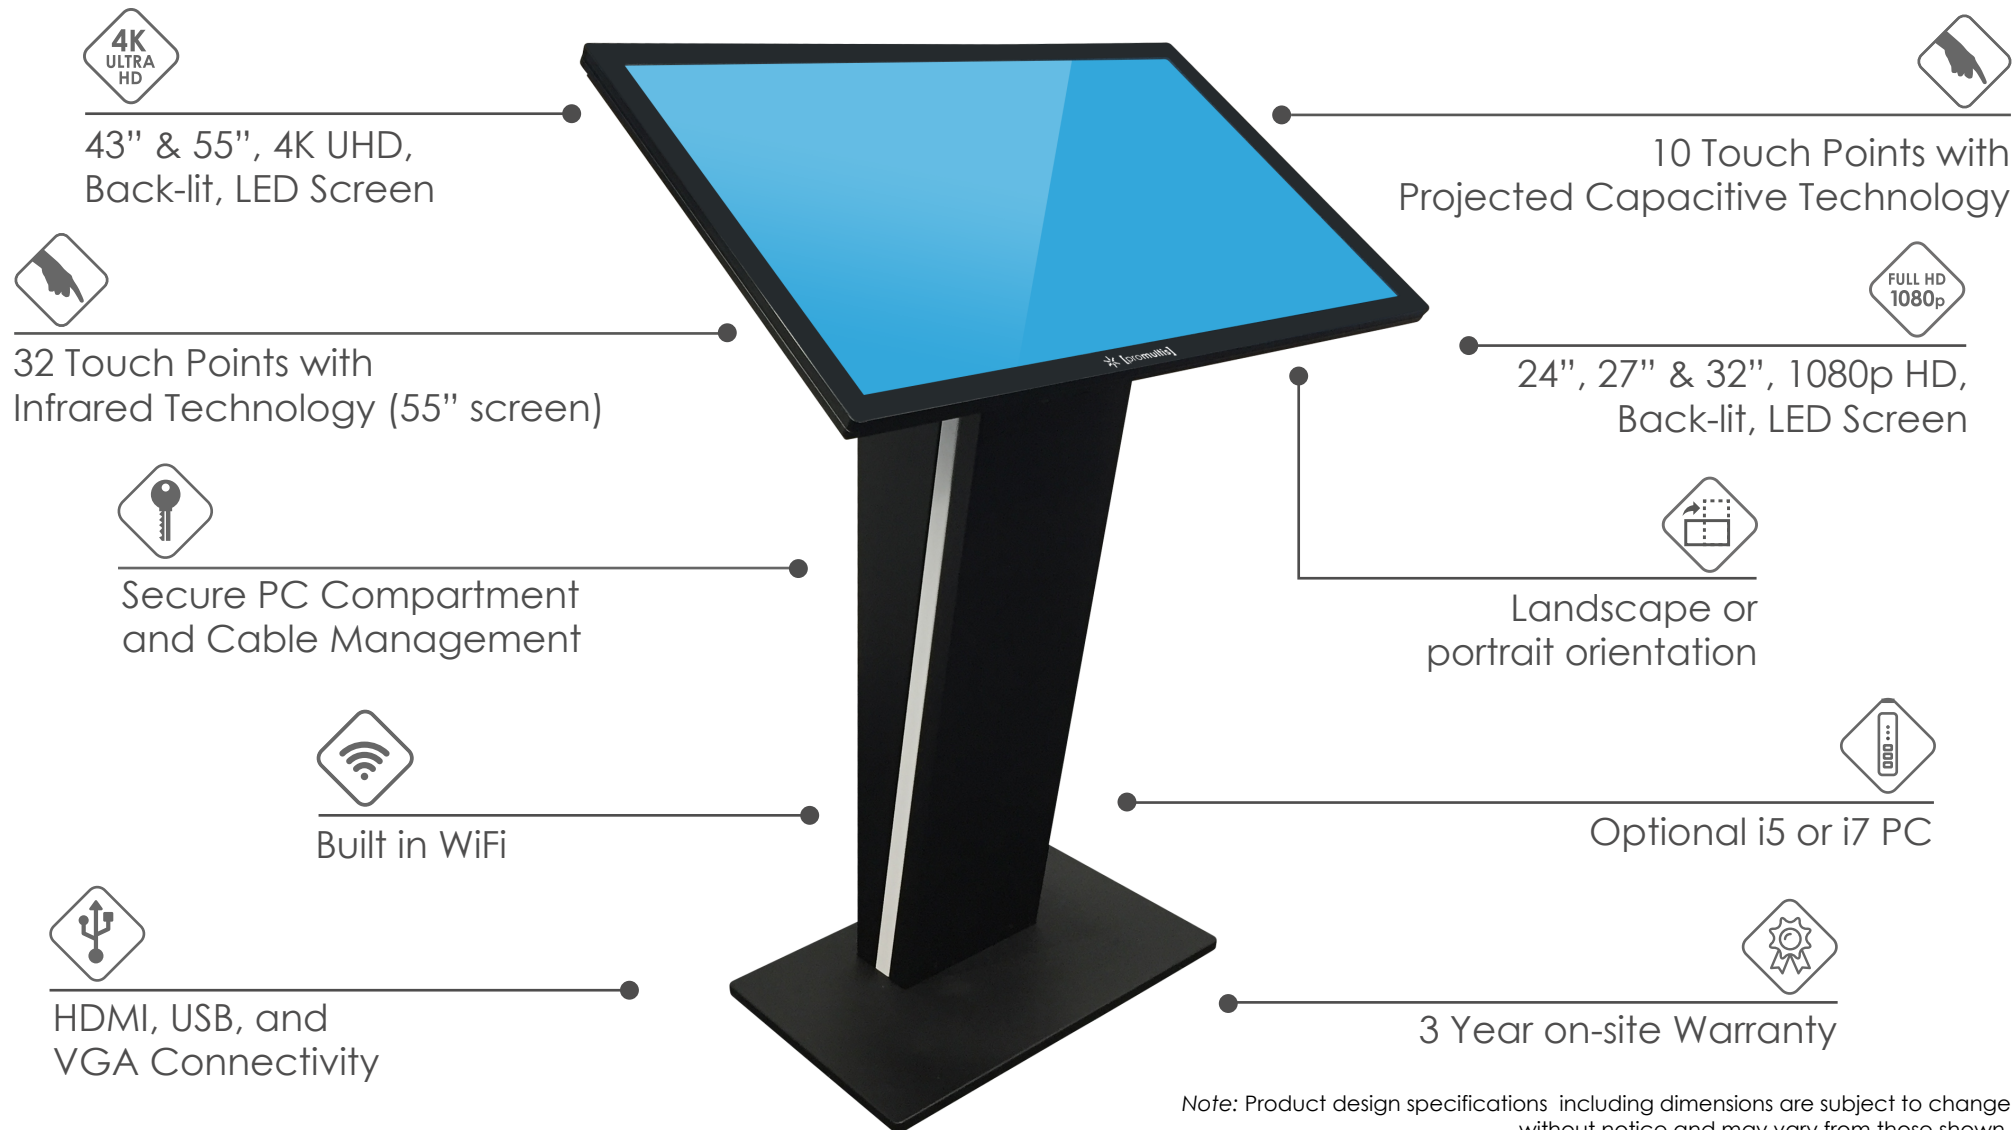

# Allure Kiosk

Create an inviting and immersive information point with this slim, sleek Kiosk. Ideal for digital signage and wayfinding solutions.

Note: Product design specifications including dimensions are subject to change without notice and may vary from those shown.

DISPLAY PANEL	
Screen Size	43" TFT-LCD
Display area	940mm (H) x 527mm (W) 16:9
Maximum Resolution	1920 x 1080
Display color	16.7M
Pixel Pitch(mm)	0.1845 (H) x 0.1845 (V)
Brightness (cd/m <sup>2</sup> )	350cd/m <sup>2</sup>
Contrast (Type)	2000 : 1
Visual angle	178°/178°
Response time	5ms
Life (hrs)	>60,000 (hrs)
TOUCH	
Specification	Projected Capacitive
Positioning	±2mms
Transmittance	≥92%
Hardness	7H
Touch points	10
Response time	≤10ms
MECHANICAL	
Monitor Size	1010mm (w) x 597mm (h) x 65mm (d)
Colour	Black
Case	Metal + Aluminium

# 43inch Electra Touch Screen with Projected Capacitive Technology

Note: Product design specifications including dimensions are subject to change without notice and may vary from those shown.

DISPLAY PANEL	
Screen Size	32" TFT-LCD
Display area	392mm (H) x 696.2mm (W) 16:9
Maximum Resolution	1920 x 1080
Display color	16.7M
Pixel Pitch(mm)	0.1845 (H) x 0.1845 (V)
Brightness (cd/m2)	2500 nit
Contrast (Type)	35000 : 1
Visual angle	178°/178°
Response time	8ms
Life (hrs)	>50,000 (hrs)
TOUCH	
Specification	Projected Capacitive
Touch points	10
FEATURES	
Main chipset	MSD6A828, Quad Core
RAM	2GB
ROM	16GB
Android version	Android 5.0.1
MECHANICAL	
Monitor Size	756mm (w) x 450mm (h) x 48mm (d)
Colour	Black
Case	Metal +Aluminium

# 32inch Firebolt Touch Screen with Projected Capacitive Technology