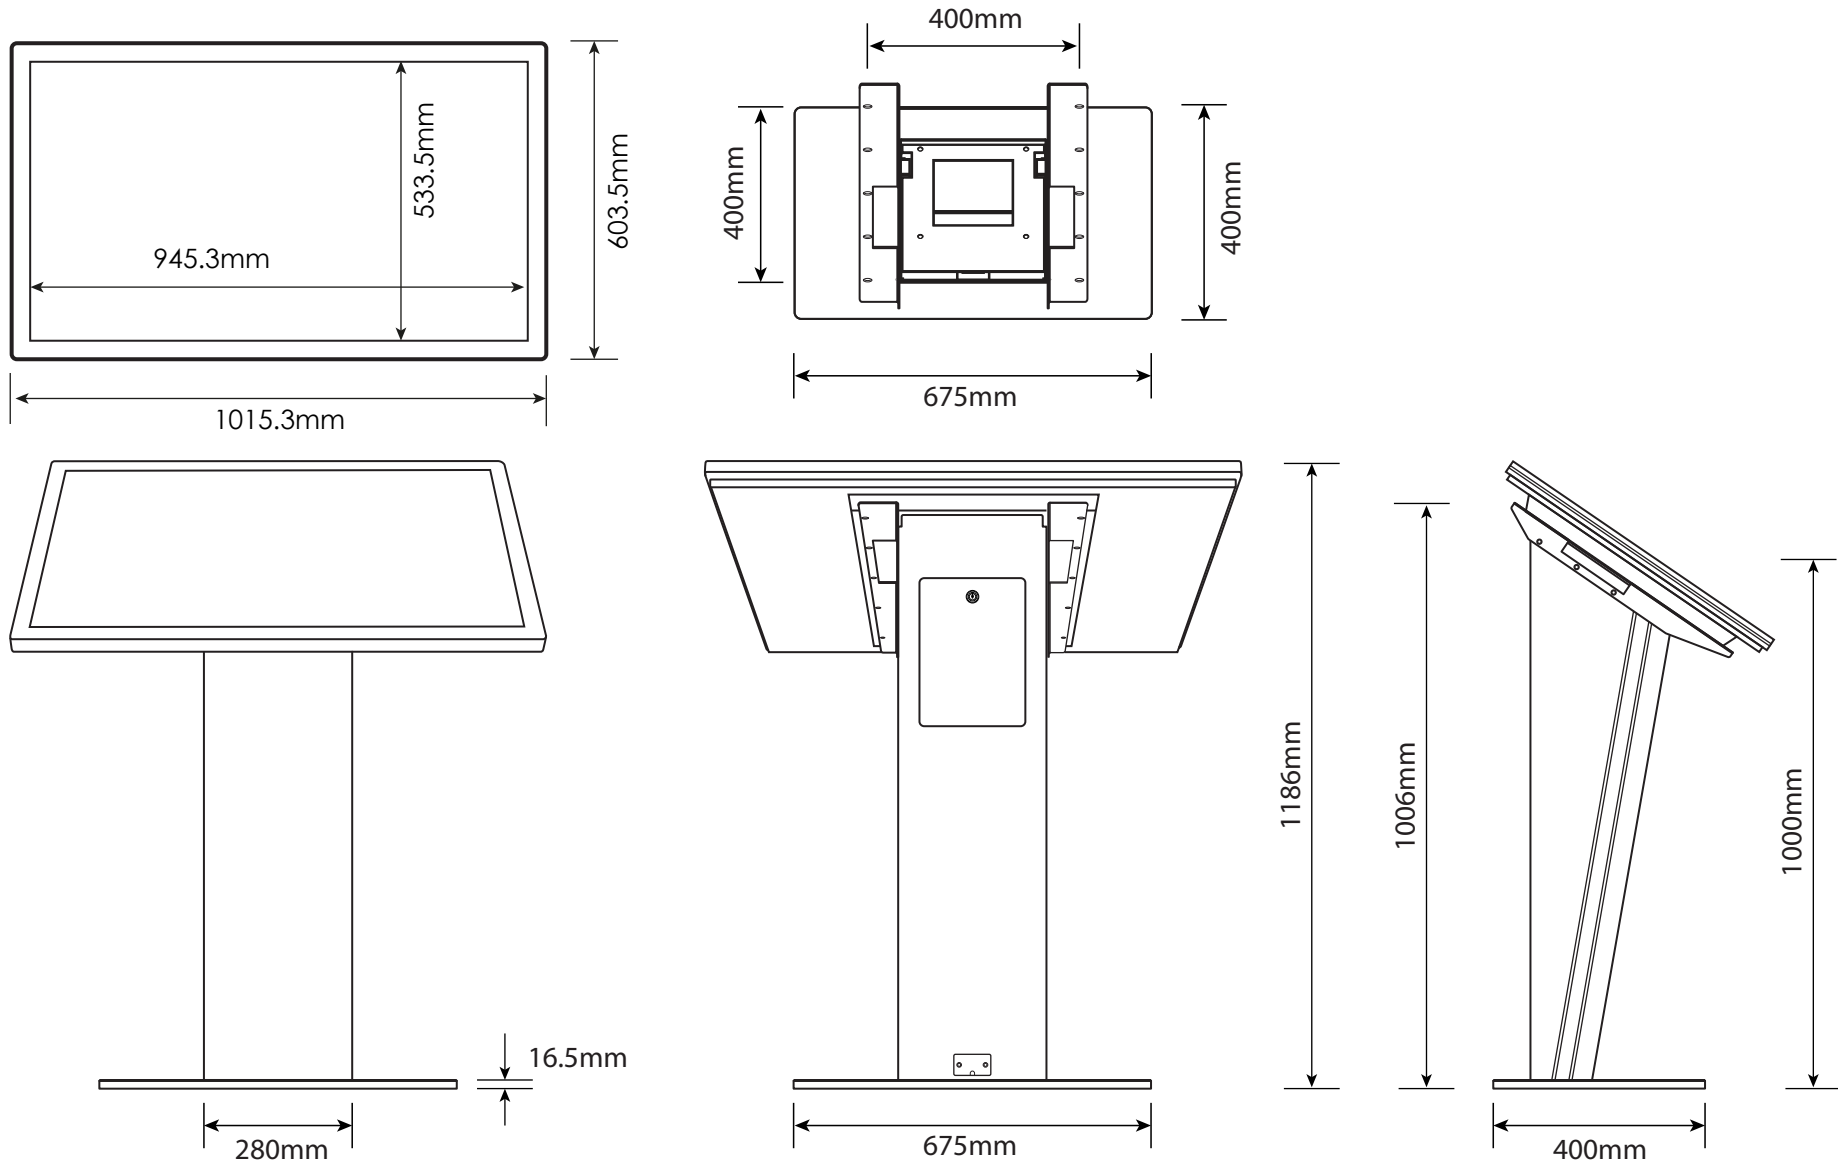

[promultis]

Allure Kiosk

with 43" Electra Projected Capacitive Touch Screen

Note: Product design specifications including dimensions are subject to change without notice and may vary from those shown.

For more exciting multitouch products visit www.promultis.info or call +44 (0) 239 251 2794

[promultis]
MULTITOUCH SOLUTIONS