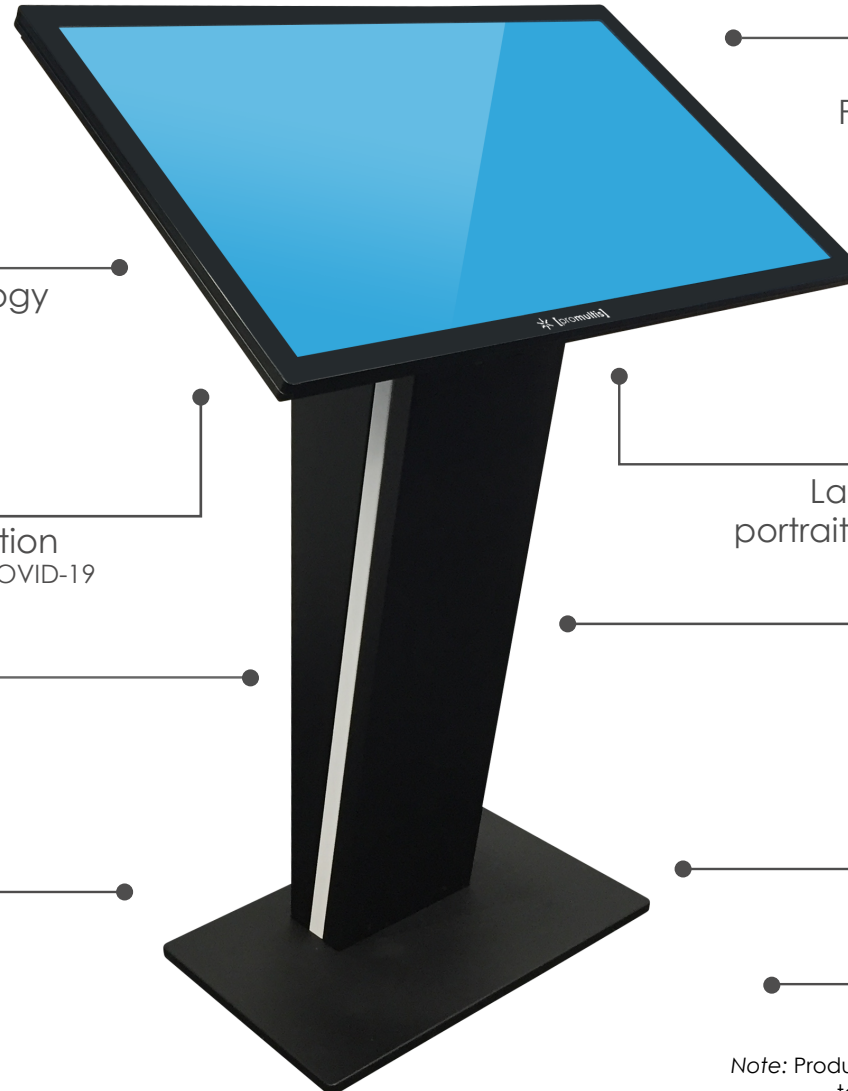

[promultis]

Allure Kiosk

Create an inviting and immersive information point with this slim, sleek Kiosk. Ideal for digital signage and wayfinding solutions.

43" & 55", 4K UHD, Back-lit, LED Screen with Android player

32 Touch Points with Infrared Technology
55" screen with integrated Android
Use without a connected PC

Anti-Bacterial Film option
Currently being tested for COVID-19

Secure PC Compartment and Cable Management

Built in WiFi

HDMI, USB, and VGA Connectivity

10 Touch Points with Projected Capacitive Technology

24", 27" & 32", 1080p HD, Back-lit, LED Screen with Android player

Landscape or portrait orientation

Interactive UBoardMate Whiteboard Android Software installed on 55" screen

Secure PC and cable management

With multiple HDMI connections, you can use the supplied PC or plug in your own device. The Allure Kiosk features a central column with an internal shelf with lockable panel for a NUC PC and cable management.