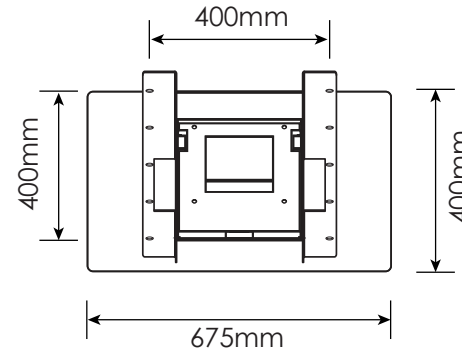

[promultis]

Allure Kiosk with 55" Lightning III Infrared Touch Screen

[promultis]
MULTITOUCH SOLUTIONS

For more exciting multitouch products visit
www.promultis.info
or call +44 (0) 239 251 2794