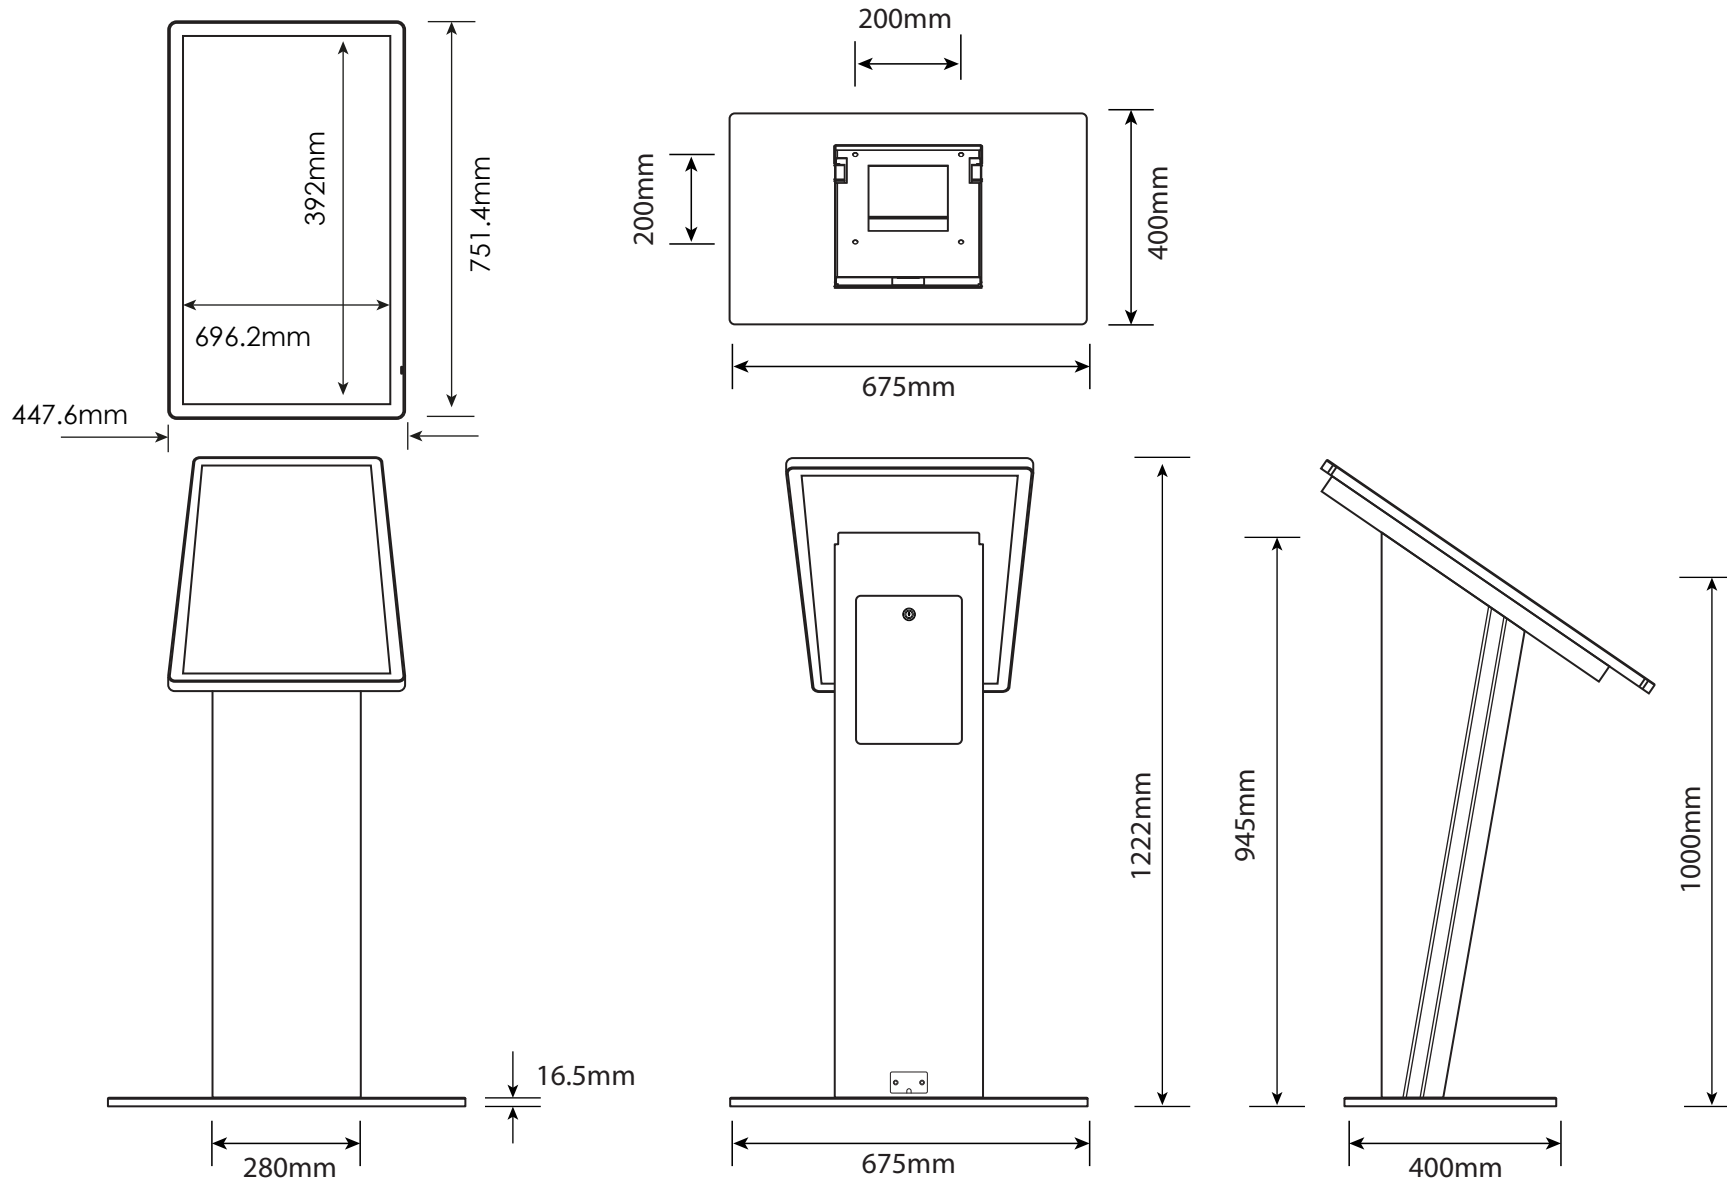

[promultis]

Allure Kiosk

with 32" Firebolt Projected Capacitive Touch Screen

Note: Product design specifications including dimensions are subject to change without notice and may vary from those shown.

For more exciting multitouch products visit www.promultis.info
or call +44 (0) 239 251 2794