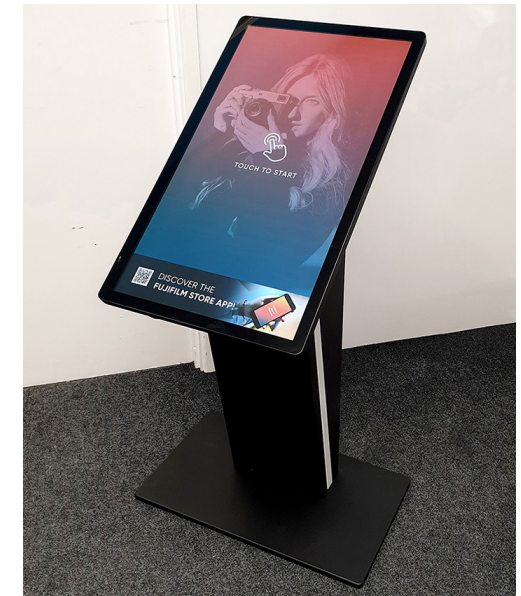

Software options

The Snowflake Suite Ultimate is perfect for education and training, its fully featured with all over 52 apps, including presentation, creativity and productivity tools, as well as games. It is intuitive and easy to use and customisable to suit your needs.