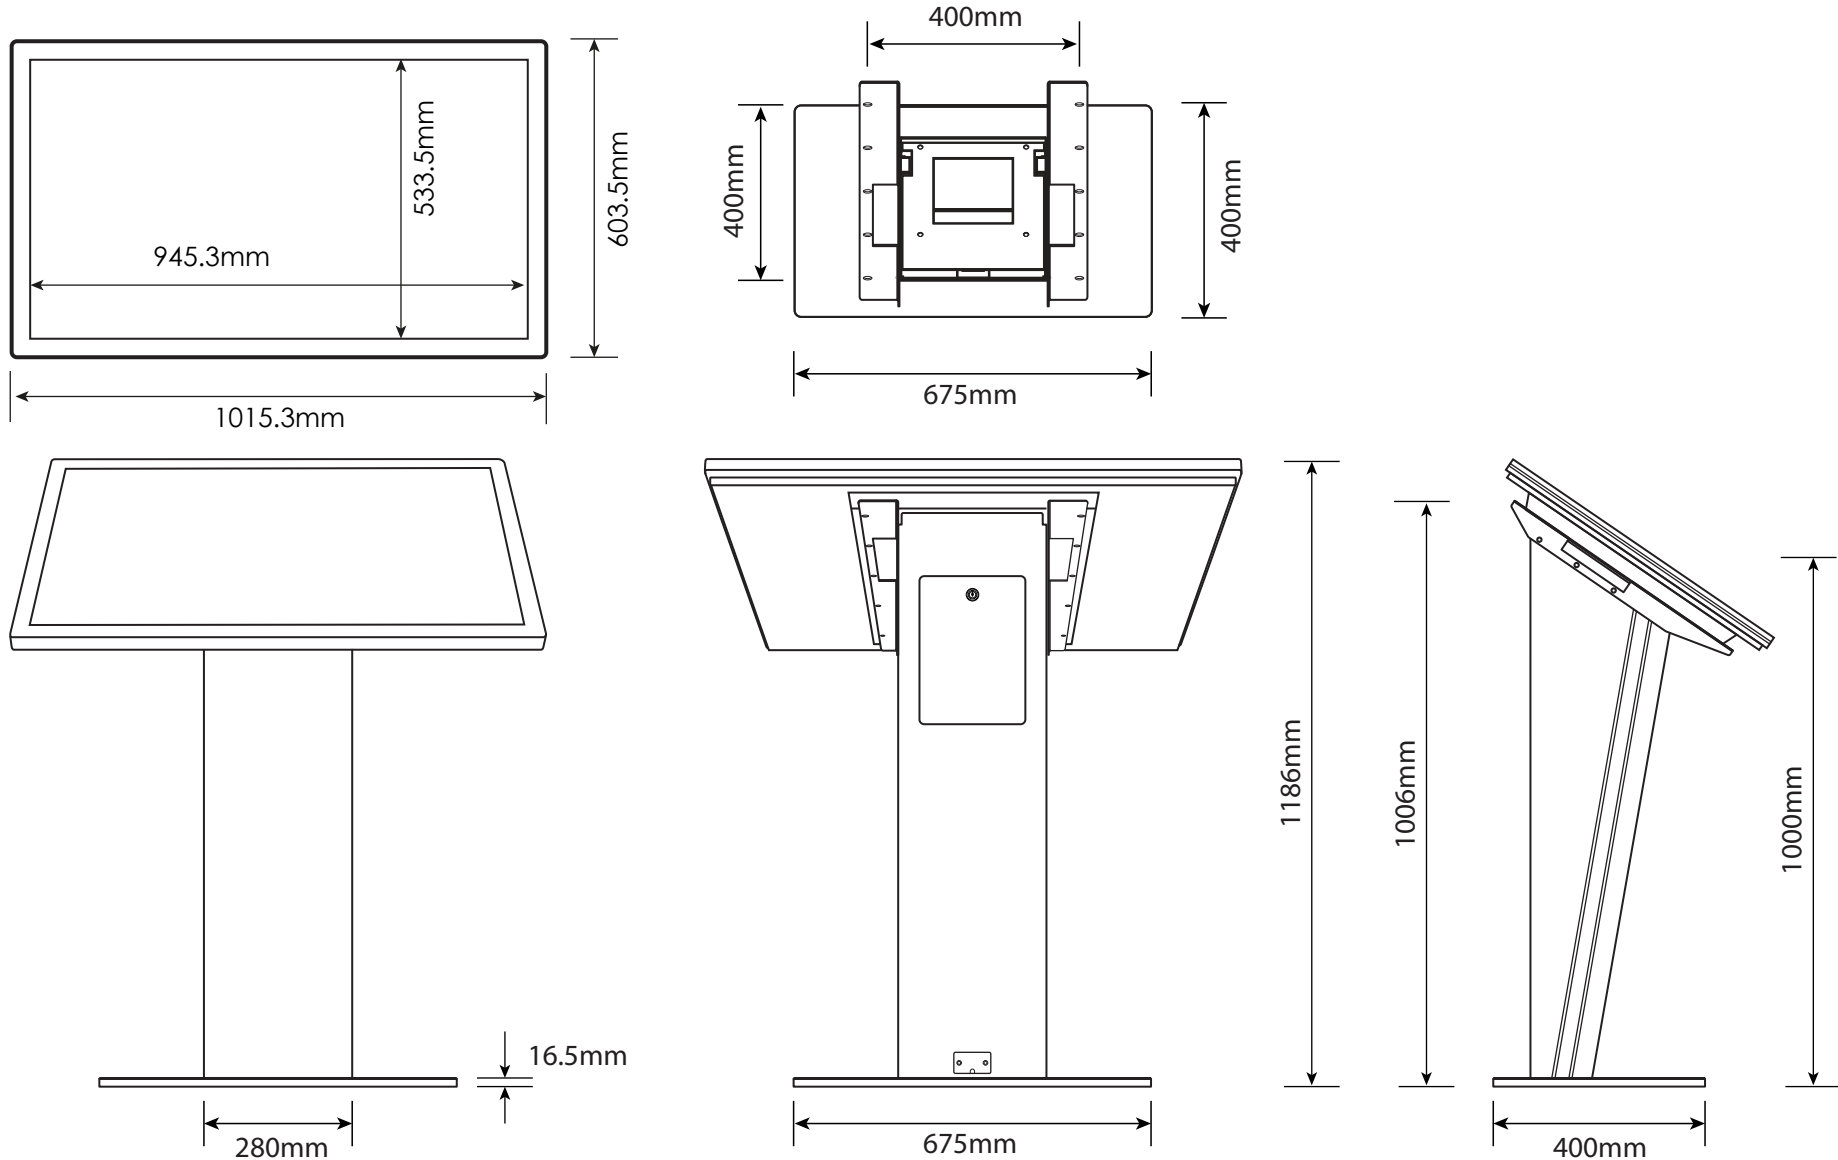

[promultis]

Allure Kiosk with 43" Electra Projected Capacitive Touch Screen

Note: Product design specifications including dimensions are subject to change without notice and may vary from those shown.

For more exciting multitouch products visit
www.promultis.info
or call +44 (0) 239 251 2794