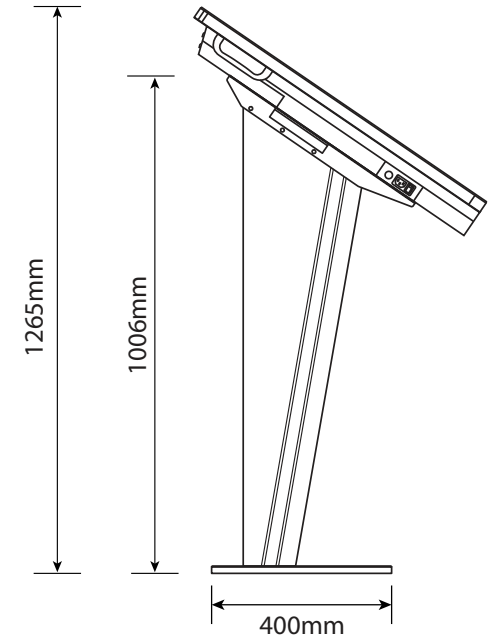

[promultis]

Allure Kiosk with 55" Lightning III Infrared Touch Screen

[promultis]
MULTITOUCH SOLUTIONS

For more exciting multitouch products visit
www.promultis.info
or call +44 (0) 239 251 2794

DISPLAY PANEL	
Screen Size	32" TFT-LCD
Display area	392mm (H) x 696.2mm (W) 16:9
Maximum Resolution	1920 x 1080
Display colour	16.7M
Pixel Pitch(mm)	0.1845 (H) x 0.1845 (V)
Brightness (cd/m2)	2500 nit
Contrast (Type)	35000 : 1
Visual angle	178°/178°
Response time	8ms
Life (hrs)	>50,000 (hrs)
TOUCH	
Specification	Projected Capacitive
Touch points	10
FEATURES	
Main chipset	MSD6A828, Quad Core
RAM	2GB
ROM	16GB
Android version	Android 5.0.1
MECHANICAL	
Monitor Size	756mm (w) x 450mm (h) x 48mm (d)
Colour	Black
Case	Metal +Aluminium

Connectivity

Note: Product design specifications including dimensions are subject to change without notice and may vary from those shown.

DISPLAY PANEL	
Screen Size	43" TFT-LCD
Display area	940mm (H) x 527mm (W) 16:9
Maximum Resolution	1920 x 1080
Display colour	16.7M
Pixel Pitch(mm)	0.1845 (H) x 0.1845 (V)
Brightness (cd/m ²)	350cd/m ²
Contrast (Type)	2000 : 1
Visual angle	178°/178°
Response time	5ms
Life (hrs)	>60,000 (hrs)
TOUCH	
Specification	Projected Capacitive
Positioning	±2mms
Transmittance	≥92%
Hardness	7H
Touch points	10
Response time	≤10ms
MECHANICAL	
Monitor Size	1010mm (w) x 597mm (h) x 65mm (d)
Colour	Black
Case	Metal + Aluminium

55" Lightning II Pro

Dimensions

Width	1311 mm
Height	783 mm
Depth	112.7 mm
Weight	40 kg
Visible screen	1209.6mm x 680.4mm

Display

Touch points	32
Screen Type	LED Backlit
Aspect ratio	16:9
Resolution	Full HD
Pixels	1920 x 1080
Android OS	✓
Brightness	350 cd/m ²
Contrast	1400
Response Time	8ms
Number of Colours	16.7M (8-bit)
Refreshing Frequency	60Hz
View Angle	178/178
Service Life (Minimum)	> 30,000 hrs