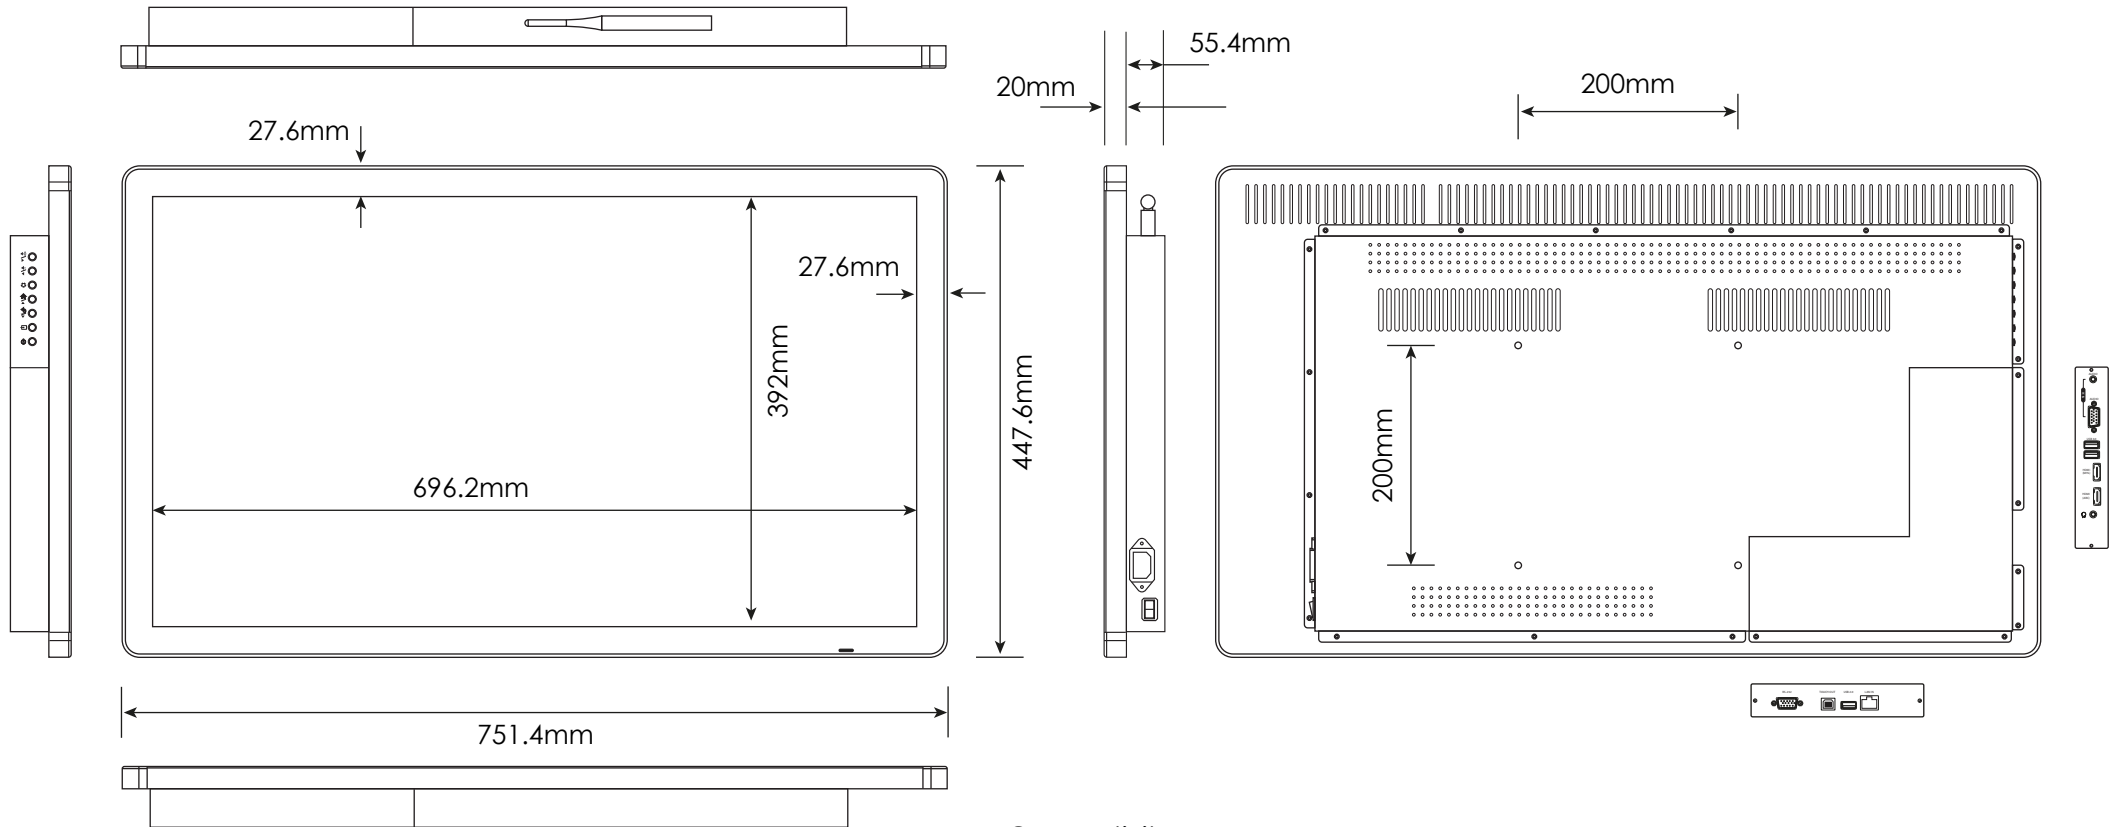

[promultis]

Allure Kiosk with 55" Lightning III Infrared Touch Screen

[promultis]
MULTITOUCH SOLUTIONS

For more exciting multitouch products visit
www.promultis.info
or call +44 (0) 239 251 2794

DISPLAY PANEL	
Screen Size	32" TFT-LCD
Display area	392mm (H) x 696.2mm (W) 16:9
Maximum Resolution	1920 x 1080
Display colour	16.7M
Pixel Pitch(mm)	0.1845 (H) x 0.1845 (V)
Brightness (cd/m2)	2500 nit
Contrast (Type)	35000 : 1
Visual angle	178°/178°
Response time	8ms
Life (hrs)	>50,000 (hrs)
TOUCH	
Specification	Projected Capacitive
Touch points	10
FEATURES	
Main chipset	MSD6A828, Quad Core
RAM	2GB
ROM	16GB
Android version	Android 5.0.1
MECHANICAL	
Monitor Size	756mm (w) x 450mm (h) x 48mm (d)
Colour	Black
Case	Metal +Aluminium

Connectivity

Note: Product design specifications including dimensions are subject to change without notice and may vary from those shown.

DISPLAY PANEL	
Screen Size	43" TFT-LCD
Display area	940mm (H) x 527mm (W) 16:9
Maximum Resolution	1920 x 1080
Display colour	16.7M
Pixel Pitch(mm)	0.1845 (H) x 0.1845 (V)
Brightness (cd/m ²)	350cd/m ²
Contrast (Type)	2000 : 1
Visual angle	178°/178°
Response time	5ms
Life (hrs)	>60,000 (hrs)
TOUCH	
Specification	Projected Capacitive
Positioning	±2mms
Transmittance	≥92%
Hardness	7H
Touch points	10
Response time	≤10ms
MECHANICAL	
Monitor Size	1010mm (w) x 597mm (h) x 65mm (d)
Colour	Black
Case	Metal + Aluminium

55" Lightning II Pro

Dimensions

Width	1311 mm
Height	783 mm
Depth	112.7 mm
Weight	40 kg
Visible screen	1209.6mm x 680.4mm

Display

Touch points	32
Screen Type	LED Backlit
Aspect ratio	16:9
Resolution	Full HD
Pixels	1920 x 1080
Android OS	✓
Brightness	350 cd/m ²
Contrast	1400
Response Time	8ms
Number of Colours	16.7M (8-bit)
Refreshing Frequency	60Hz
View Angle	178/178
Service Life (Minimum)	> 30,000 hrs