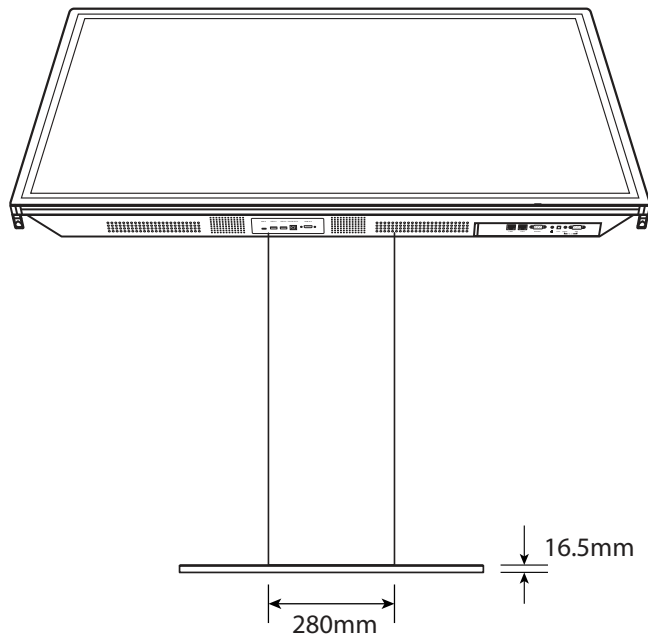

[promultis]

Allure Kiosk with 55" Lightning III Infrared Touch Screen

[promultis]
MULTITOUCH SOLUTIONS

For more exciting multitouch products visit
www.promultis.info
or call +44 (0) 239 251 2794

DISPLAY PANEL	
Screen Size	32" TFT-LCD
Display area	392mm (H) x 696.2mm (W) 16:9
Maximum Resolution	1920 x 1080
Display colour	16.7M
Pixel Pitch(mm)	0.1845 (H) x 0.1845 (V)
Brightness (cd/m2)	2500 nit
Contrast (Type)	35000 : 1
Visual angle	178°/178°
Response time	8ms
Life (hrs)	>50,000 (hrs)
TOUCH	
Specification	Projected Capacitive
Touch points	10
FEATURES	
Main chipset	MSD6A828, Quad Core
RAM	2GB
ROM	16GB
Android version	Android 5.0.1
MECHANICAL	
Monitor Size	756mm (w) x 450mm (h) x 48mm (d)
Colour	Black
Case	Metal +Aluminium

Connectivity

Note: Product design specifications including dimensions are subject to change without notice and may vary from those shown.

DISPLAY PANEL	
Screen Size	43" TFT-LCD
Display area	940mm (H) x 527mm (W) 16:9
Maximum Resolution	1920 x 1080
Display colour	16.7M
Pixel Pitch(mm)	0.1845 (H) x 0.1845 (V)
Brightness (cd/m ²)	350cd/m ²
Contrast (Type)	2000 : 1
Visual angle	178°/178°
Response time	5ms
Life (hrs)	>60,000 (hrs)
TOUCH	
Specification	Projected Capacitive
Positioning	±2mms
Transmittance	≥92%
Hardness	7H
Touch points	10
Response time	≤10ms
MECHANICAL	
Monitor Size	1010mm (w) x 597mm (h) x 65mm (d)
Colour	Black
Case	Metal + Aluminium

55" Lightning II Pro

Dimensions

Width	1311 mm
Height	783 mm
Depth	112.7 mm
Weight	40 kg
Visible screen	1209.6mm x 680.4mm

Display

Touch points	32
Screen Type	LED Backlit
Aspect ratio	16:9
Resolution	Full HD
Pixels	1920 x 1080
Android OS	✓
Brightness	350 cd/m ²
Contrast	1400
Response Time	8ms
Number of Colours	16.7M (8-bit)
Refreshing Frequency	60Hz
View Angle	178/178
Service Life (Minimum)	> 30,000 hrs