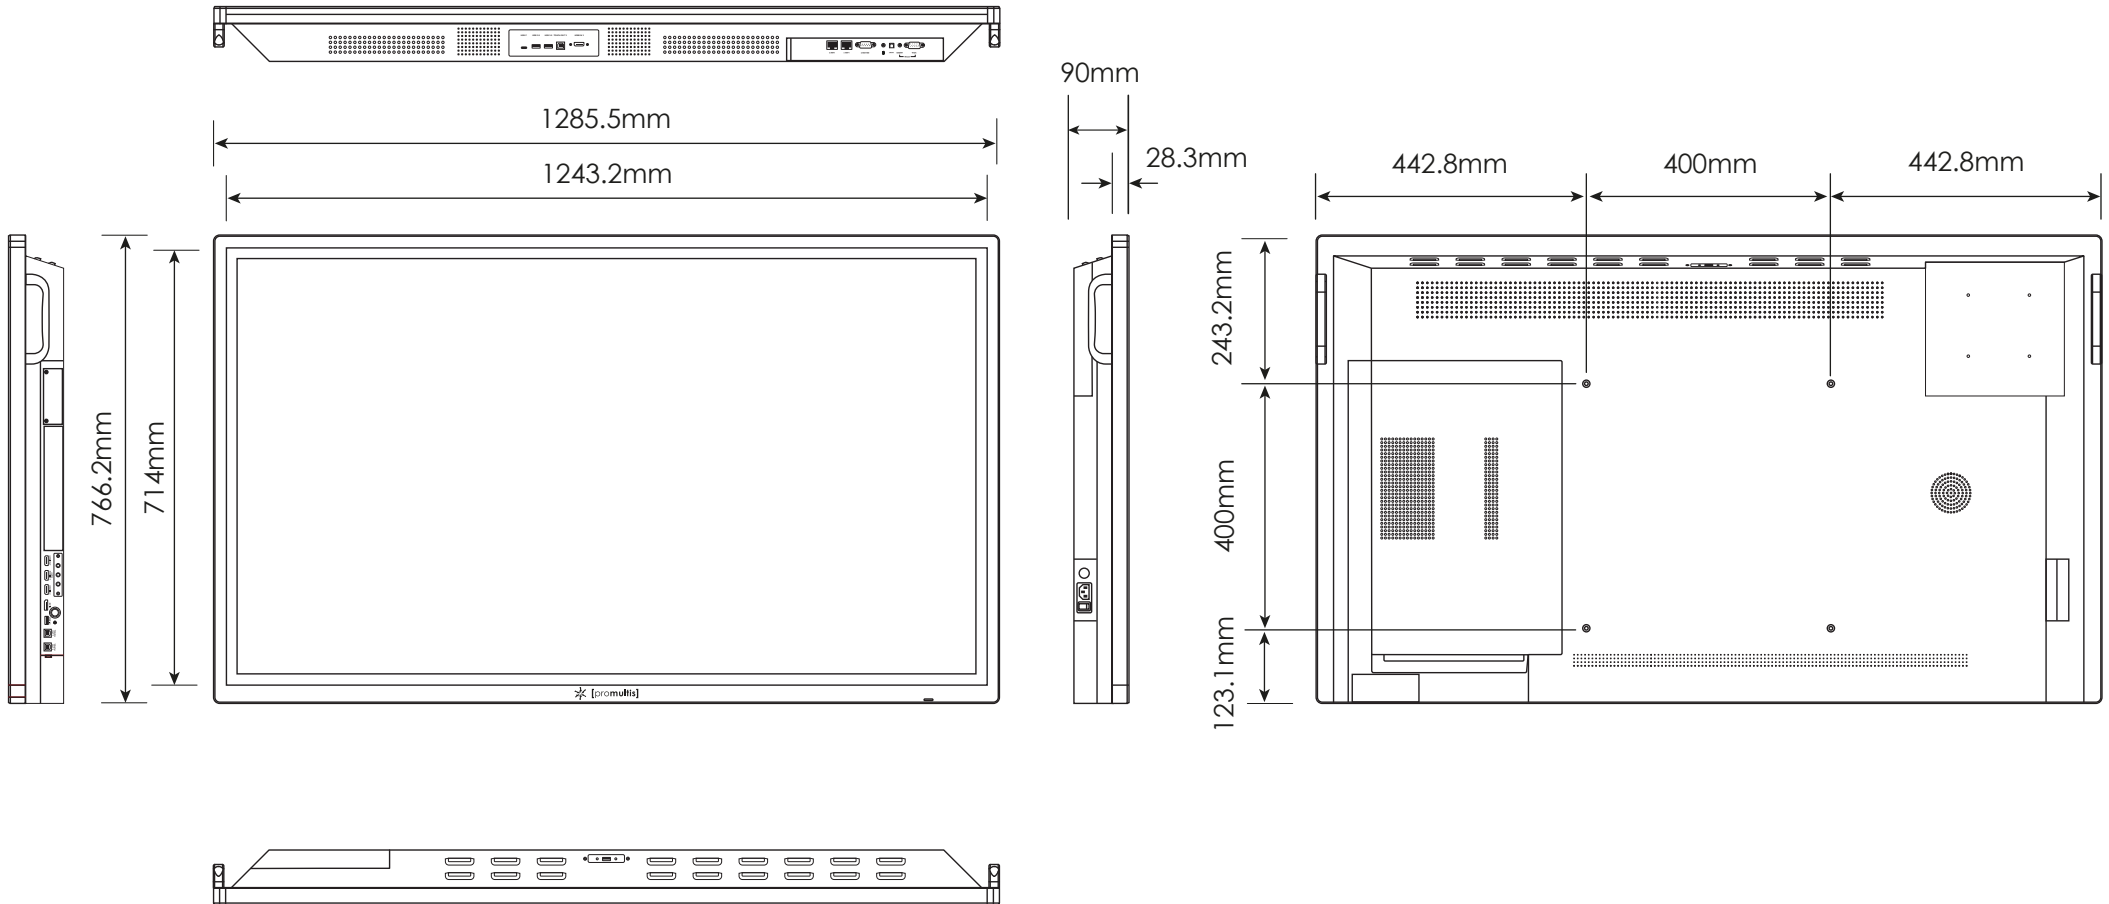

55" Lightning II Pro

Dimensions

Width	1311 mm
Height	783 mm
Depth	112.7 mm
Weight	40 kg
Visible screen	1209.6mm x 680.4mm

Display

Touch points	32
Screen Type	LED Backlit
Aspect ratio	16:9
Resolution	Full HD
Pixels	1920 x 1080
Android OS	✓
Brightness	350 cd/m²
Contrast	1400
Response Time	8ms
Number of Colours	16.7M (8-bit)
Refreshing Frequency	60Hz
View Angle	178/178
Service Life (Minimum)	> 30,000 hrs

Touch System

Sensing Type	Infrared System (32 point operation : 65 FHD mode 10 point)
Response Time	<10ms(typ)
Response Area	>=Ø3ms
Reported Touch Resolution	32768x32768 (with driver) : 7680x4320 (without driver)
Communication Mode	USB

Ambient Conditions

Operation Temperature	0°C-40°C
Operation Humidity	10% - 90% RH
Storage Temperature	-20°C-60°C
Storage Humidity	10% - 90% RH

Main Board Module

Main Chipset Manufacture	MSTAR

Audio

Max Audio Output (THD=7%)	15Wx2+20Wx1

Connectivity

Composite Video Input (Mini Jack)	1
Composite Audio Input (Mini Jack)	3
Component Video input(Mini Jack)	0
Component Audio Input (Mini Jack)	0
S-video Input	0

VGA Input:(D-sub)	3
VGA Output:(D-sub)	1
VGA Audio Input	3
VGA Audio Output (Mini Jack)	0
HDMI Input	2 (Support 4K Input)
DP Input	1
A/V Output (Mini Jack)	0
Earphone Jack	1
RS-232C(Type)	1
SPDIF Output(Optical/Coaxial)	1 (Optical)
USB 2.0	1 (Side) +2 (Front)
USB 3.0	2
USB2.0 for camera For Android & Windows	1
LAN(RJ45)	1
Updating interface	USB
WAN(RJ45)In	1
WIFI router	1 (A/B/G/N)

Andriod OS

System Version	Android 5.01
CPU	ARM Cortex A53 1.5G
GPU	Mali450x4
RAM	2GB

[promultis]

55inch Lightning III Touch Screen with Infrared Technology

Note: Product design specifications including dimensions are subject to change without notice and may vary from those shown.