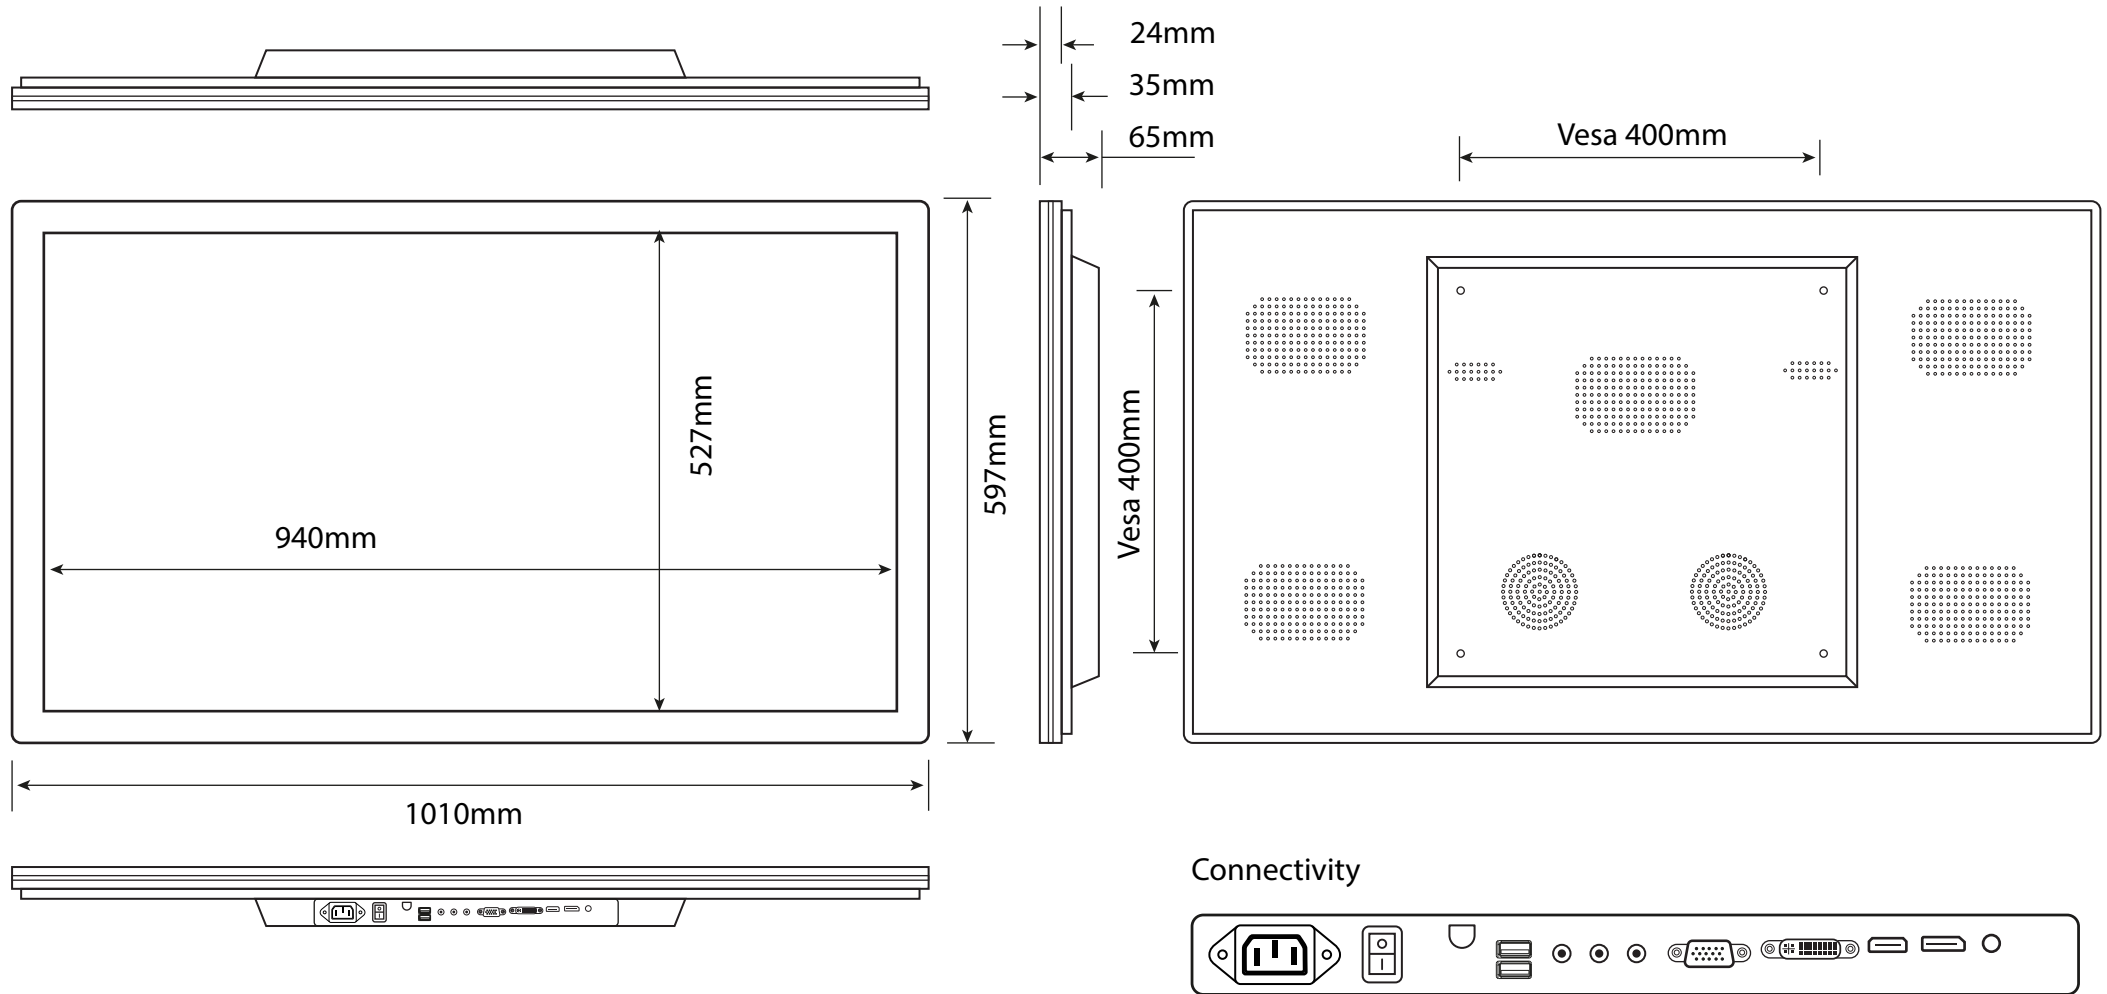

[promultis]

43inch Electra Touch Screen with Projected Capacitive Technology

Note: Product design specifications including dimensions are subject to change without notice and may vary from those shown.

55" Lightning II Pro

Dimensions

Width	1311 mm
Height	783 mm
Depth	112.7 mm
Weight	40 kg
Visible screen	1209.6mm x 680.4mm

Display

Touch points	32
Screen Type	LED Backlit
Aspect ratio	16:9
Resolution	Full HD
Pixels	1920 x 1080
Android OS	✓
Brightness	350 cd/m²
Contrast	1400
Response Time	8ms
Number of Colours	16.7M (8-bit)
Refreshing Frequency	60Hz
View Angle	178/178
Service Life (Minimum)	> 30,000 hrs

Touch System

Sensing Type	Infrared System (32 point operation : 65 FHD mode 10 point)
Response Time	<10ms(typ)
Response Area	>=Ø3ms
Reported Touch Resolution	32768x32768 (with driver) : 7680x4320 (without driver)
Communication Mode	USB

Ambient Conditions

Operation Temperature	0°C-40°C
Operation Humidity	10% - 90% RH
Storage Temperature	-20°C-60°C
Storage Humidity	10% - 90% RH

Main Board Module

Main Chipset Manufacture	MSTAR

Audio

Max Audio Output (THD=7%)	15Wx2+20Wx1

Connectivity

Composite Video Input (Mini Jack)	1
Composite Audio Input (Mini Jack)	3
Component Video input(Mini Jack)	0
Component Audio Input (Mini Jack)	0
S-video Input	0

VGA Input:(D-sub)	3
VGA Output:(D-sub)	1
VGA Audio Input	3
VGA Audio Output (Mini Jack)	0
HDMI Input	2 (Support 4K Input)
DP Input	1
A/V Output (Mini Jack)	0
Earphone Jack	1
RS-232C(Type)	1
SPDIF Output(Optical/Coaxial)	1 (Optical)
USB 2.0	1 (Side) +2 (Front)
USB 3.0	2
USB2.0 for camera For Android & Windows	1
LAN(RJ45)	1
Updating interface	USB
WAN(RJ45)In	1
WIFI router	1 (A/B/G/N)

Andriod OS

System Version	Android 5.01
CPU	ARM Cortex A53 1.5G
GPU	Mali450x4
RAM	2GB