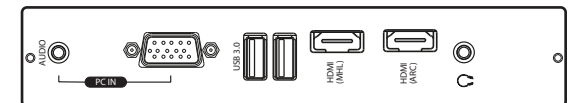

Connectivity

Note: Product design specifications including dimensions are subject to change without notice and may vary from those shown.

DISPLAY PANEL	
Screen Size	43" TFT-LCD
Display area	940mm (H) x 527mm (W) 16:9
Maximum Resolution	1920 x 1080
Display colour	16.7M
Pixel Pitch(mm)	0.1845 (H) x 0.1845 (V)
Brightness (cd/m ²)	350cd/m ²
Contrast (Type)	2000 : 1
Visual angle	178°/178°
Response time	5ms
Life (hrs)	>60,000 (hrs)
TOUCH	
Specification	Projected Capacitive
Positioning	±2mms
Transmittance	≥92%
Hardness	7H
Touch points	10
Response time	≤10ms
MECHANICAL	
Monitor Size	1010mm (w) x 597mm (h) x 65mm (d)
Colour	Black
Case	Metal + Aluminium