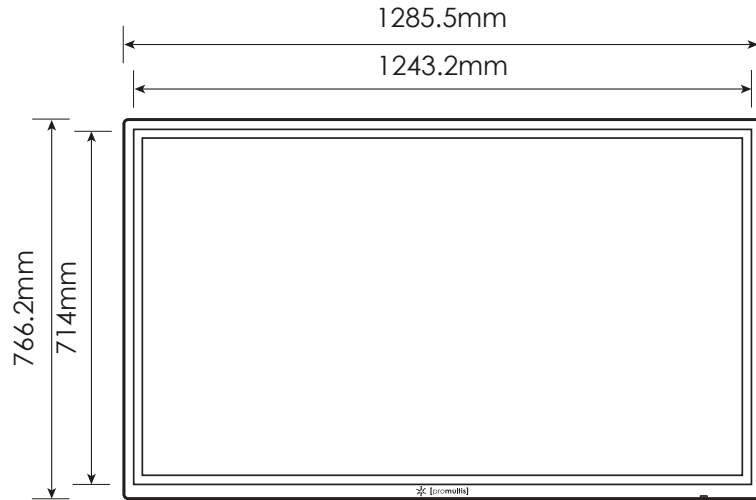

[promultis]

Allure Kiosk with 55" Lightning III Infrared Touch Screen

[promultis]
MULTITOUCH SOLUTIONS

For more exciting multitouch products visit
www.promultis.info
or call +44 (0) 239 251 2794

DISPLAY PANEL	
Screen Size	32" TFT-LCD
Display area	392mm (H) x 696.2mm (W) 16:9
Maximum Resolution	1920 x 1080
Display colour	16.7M
Pixel Pitch(mm)	0.1845 (H) x 0.1845 (V)
Brightness (cd/m2)	2500 nit
Contrast (Type)	35000 : 1
Visual angle	178°/178°
Response time	8ms
Life (hrs)	>50,000 (hrs)
TOUCH	
Specification	Projected Capacitive
Touch points	10
FEATURES	
Main chipset	MSD6A828, Quad Core
RAM	2GB
ROM	16GB
Android version	Android 5.0.1
MECHANICAL	
Monitor Size	756mm (w) x 450mm (h) x 48mm (d)
Colour	Black
Case	Metal +Aluminium

Connectivity

Note: Product design specifications including dimensions are subject to change without notice and may vary from those shown.

DISPLAY PANEL	
Screen Size	43" TFT-LCD
Display area	940mm (H) x 527mm (W) 16:9
Maximum Resolution	1920 x 1080
Display colour	16.7M
Pixel Pitch(mm)	0.1845 (H) x 0.1845 (V)
Brightness (cd/m ²)	350cd/m ²
Contrast (Type)	2000 : 1
Visual angle	178°/178°
Response time	5ms
Life (hrs)	>60,000 (hrs)
TOUCH	
Specification	Projected Capacitive
Positioning	±2mms
Transmittance	≥92%
Hardness	7H
Touch points	10
Response time	≤10ms
MECHANICAL	
Monitor Size	1010mm (w) x 597mm (h) x 65mm (d)
Colour	Black
Case	Metal + Aluminium

55" Lightning II Pro

Dimensions

Width	1311 mm
Height	783 mm
Depth	112.7 mm
Weight	40 kg
Visible screen	1209.6mm x 680.4mm

Display

Touch points	32
Screen Type	LED Backlit
Aspect ratio	16:9
Resolution	Full HD
Pixels	1920 x 1080
Android OS	✓
Brightness	350 cd/m ²
Contrast	1400
Response Time	8ms
Number of Colours	16.7M (8-bit)
Refreshing Frequency	60Hz
View Angle	178/178
Service Life (Minimum)	> 30,000 hrs