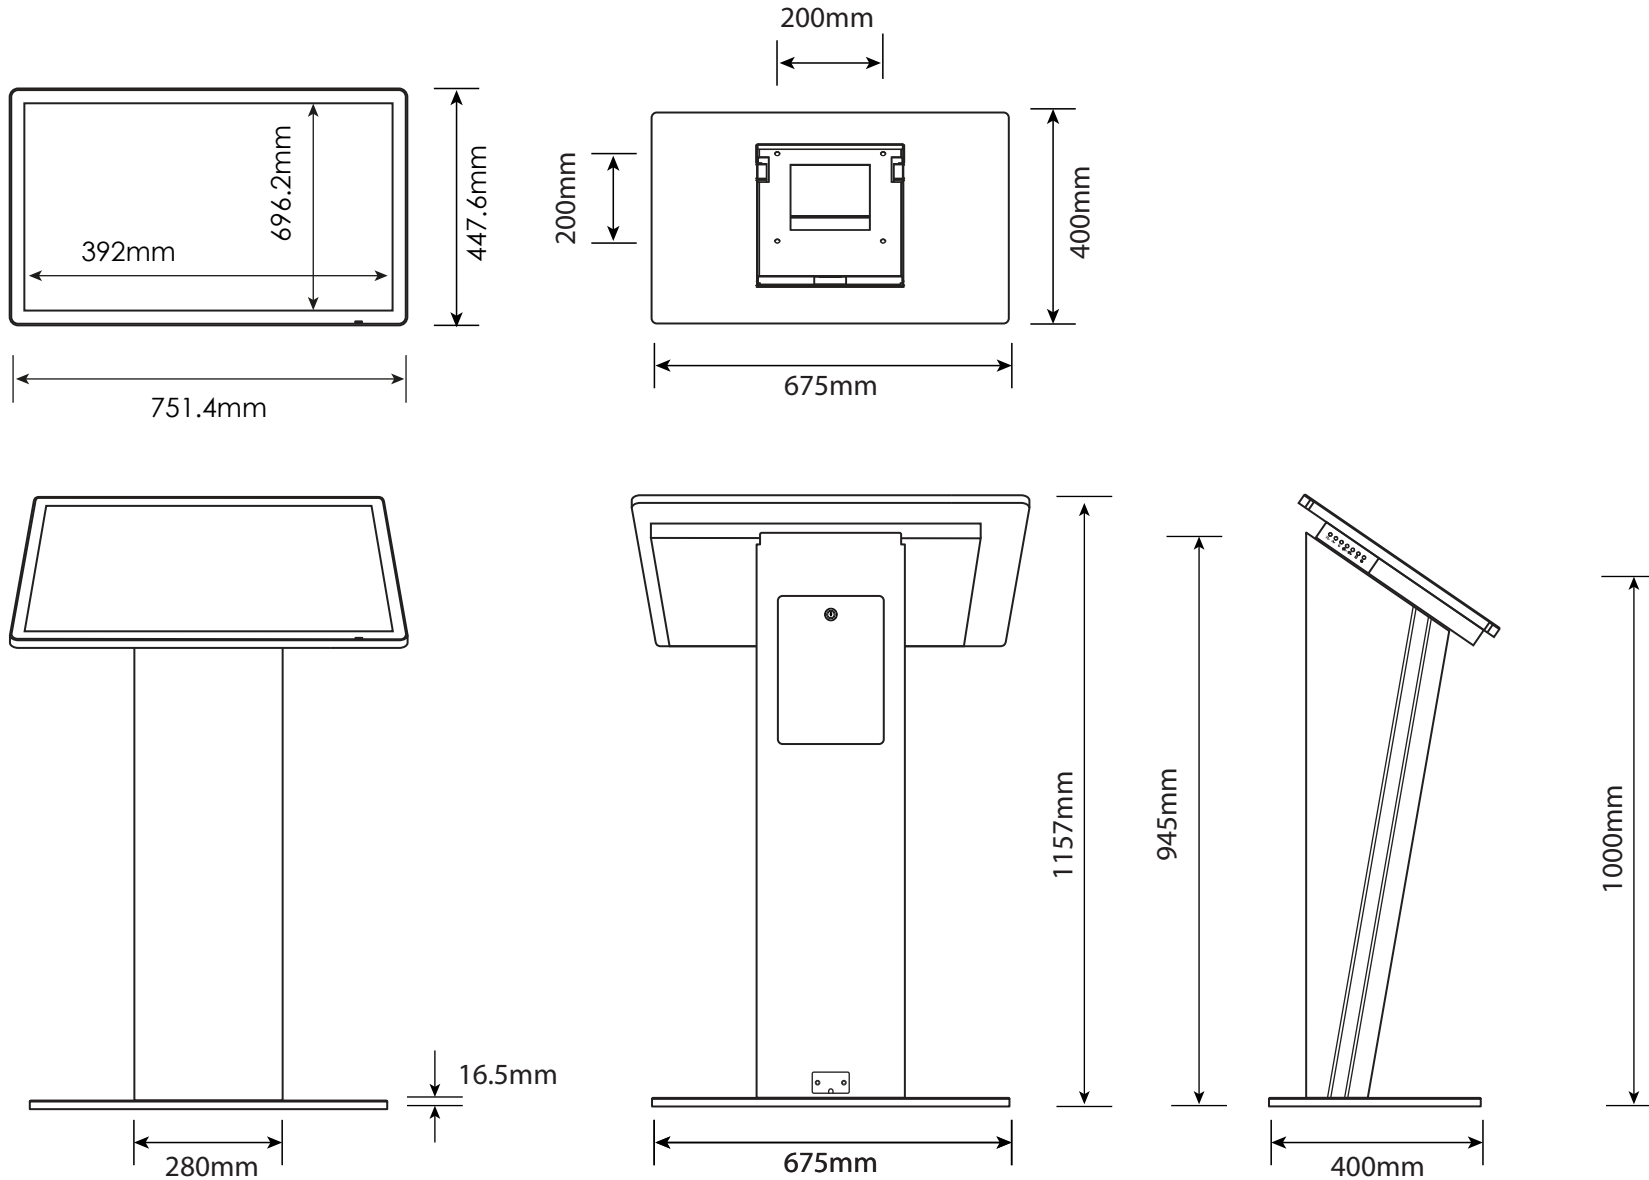

[promultis]

Allure Kiosk with 32" Firebolt Projected Capacitive Touch Screen

[promultis]
MULTITOUCH SOLUTIONS

For more exciting multitouch products visit
www.promultis.info
or call +44 (0) 239 251 2794