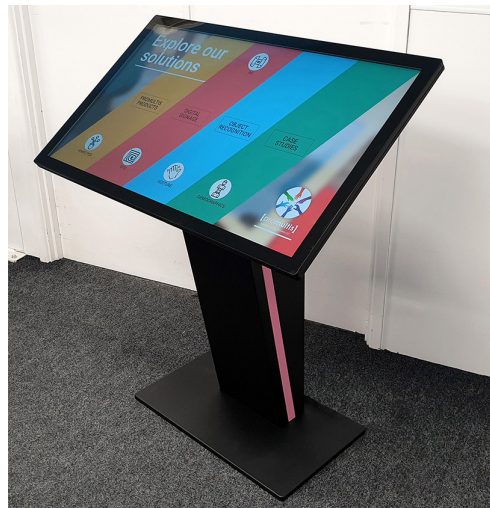

[promultis]

Allure Kiosk

Create an inviting and immersive information point with this slim, sleek Kiosk. Ideal for digital signage and wayfinding solutions.

43" & 55", 4K UHD, Back-lit, LED Screen with Android player

The images on the right showcase the flexibility of the Allure Kiosk featuring different size screens in landscape and portrait orientation.

Promultis Allure Kiosks are ideal for:

- Retail Environments & Shopping Malls
- Wayfinding & Signage
- Local Government
- Hospitality
- Transportation Hubs
- Exhibitions and Events
- Entertainment
- Museum, Galleries & Libraries

Secure PC and cable management

With multiple HDMI connections, you can use the supplied PC or plug in your own device. The Allure Kiosk features a central column with an internal shelf with lockable panel for a NUC PC and cable management.

Colour and applied graphics

The Allure Kiosk is available in a variety of colours. Specify a colour for the side stripe to contrast the colour of the main unit. In addition, the column can be vinyl wrapped with graphics of your choosing.