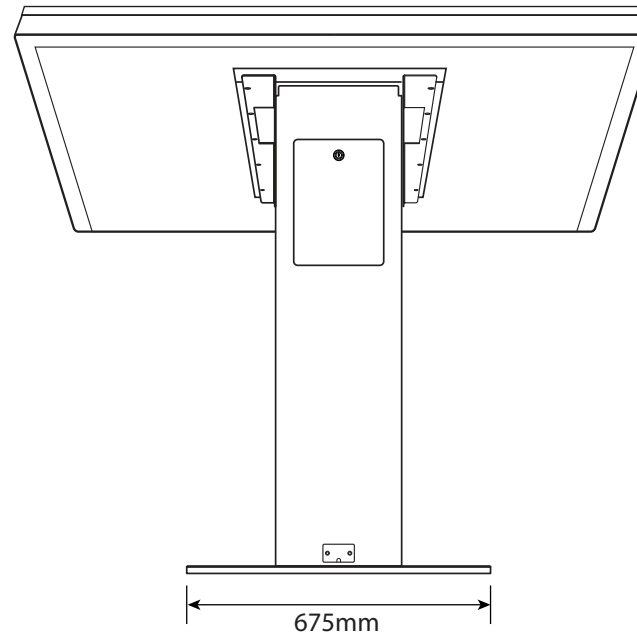

[promultis]

Allure Kiosk with 55" Lightning III Infrared Touch Screen

[promultis]
MULTITOUCH SOLUTIONS

For more exciting multitouch products visit
www.promultis.info
or call +44 (0) 239 251 2794