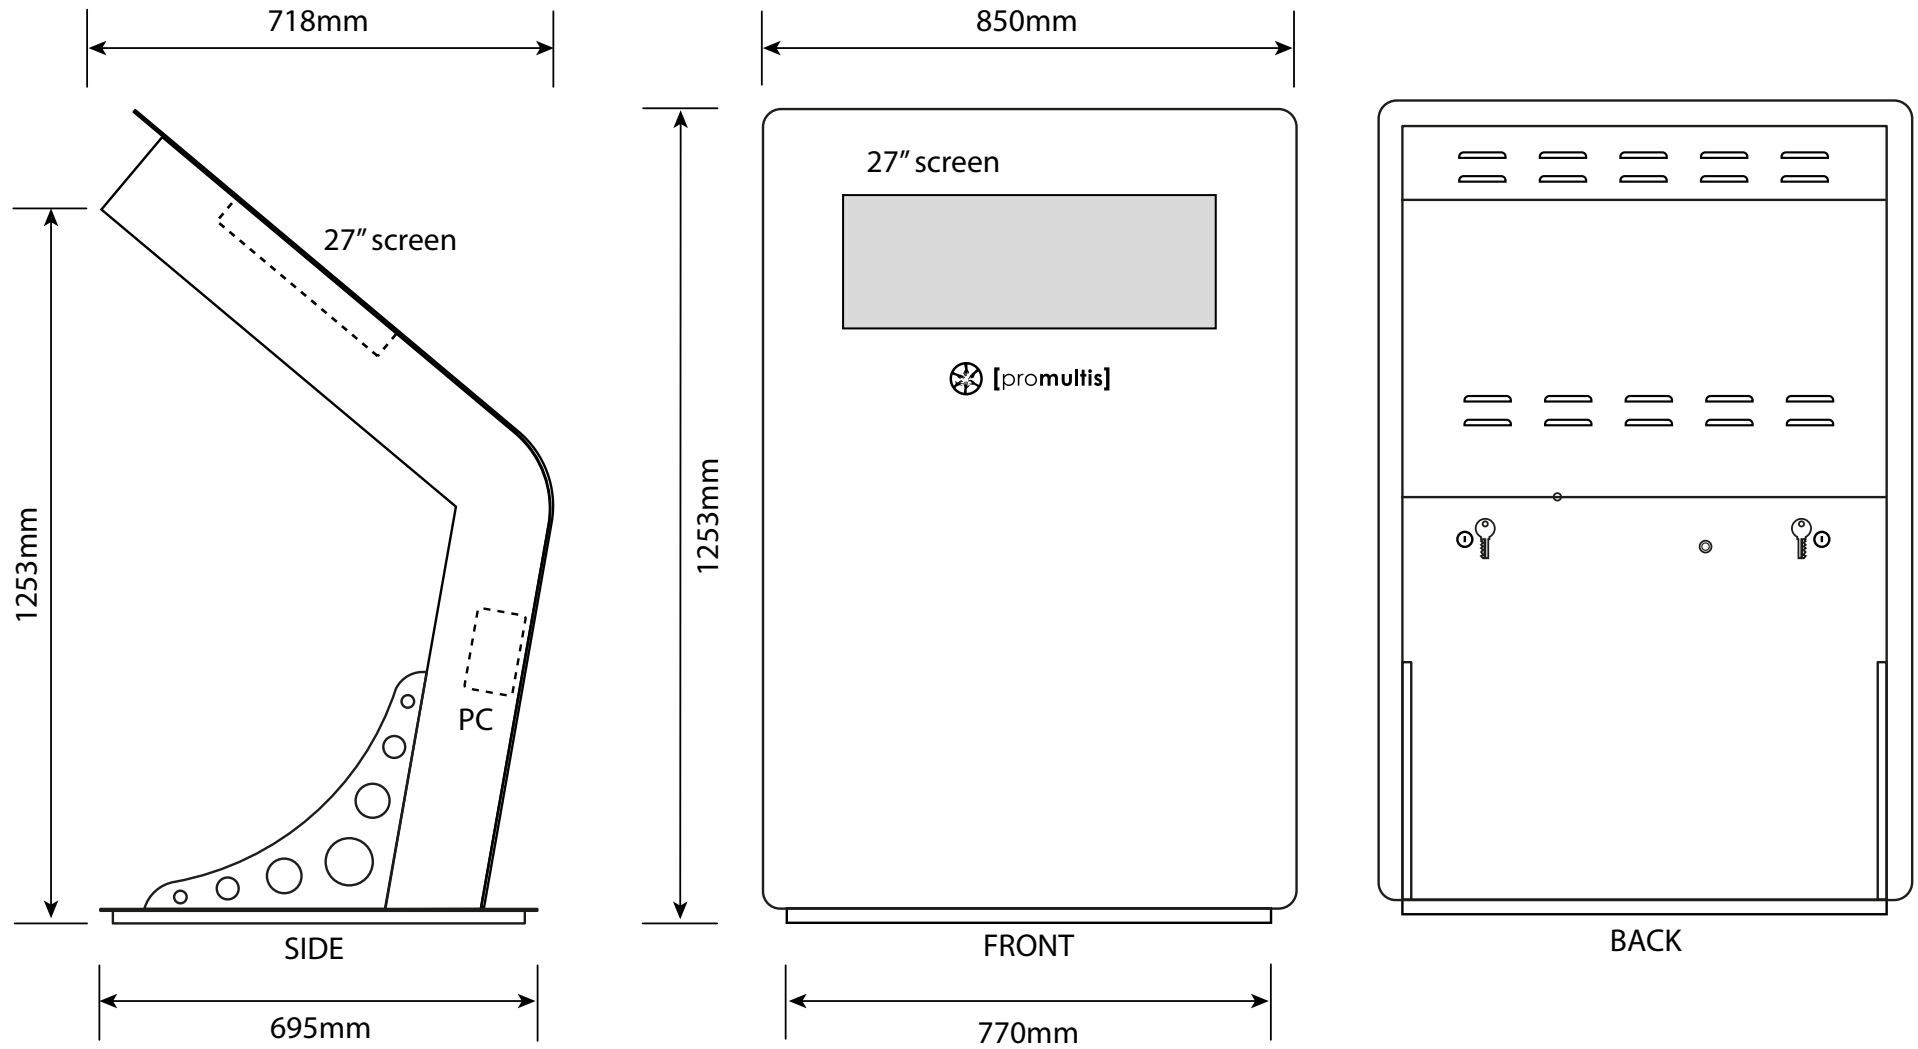

[promultis]

Contour Kiosk with 27" Screen

[promultis]
MULTITOUCH SOLUTIONS

For more exciting multitouch products visit
www.promultis.info
or call +44 (0) 239 251 2794