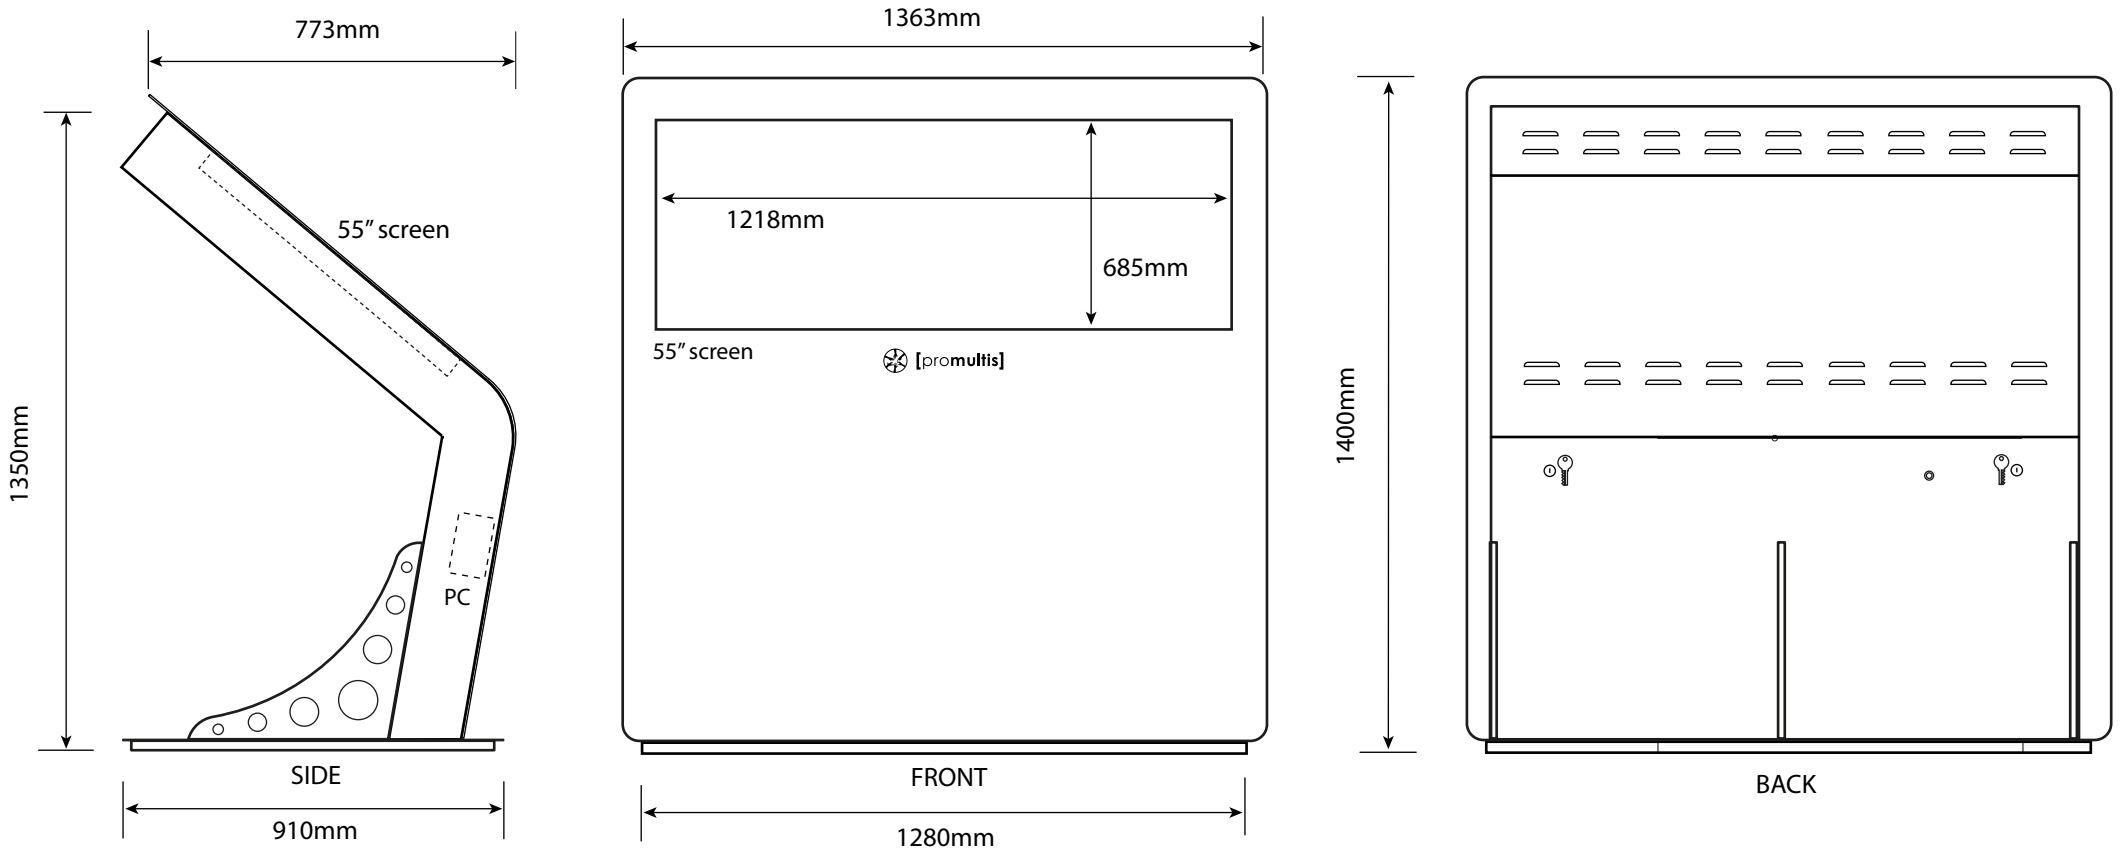

[promultis]

Contour Kiosk with 55" Screen

[promultis]
MULTITOUCH SOLUTIONS

For more exciting multitouch products visit
www.promultis.info
or call +44 (0) 239 251 2794