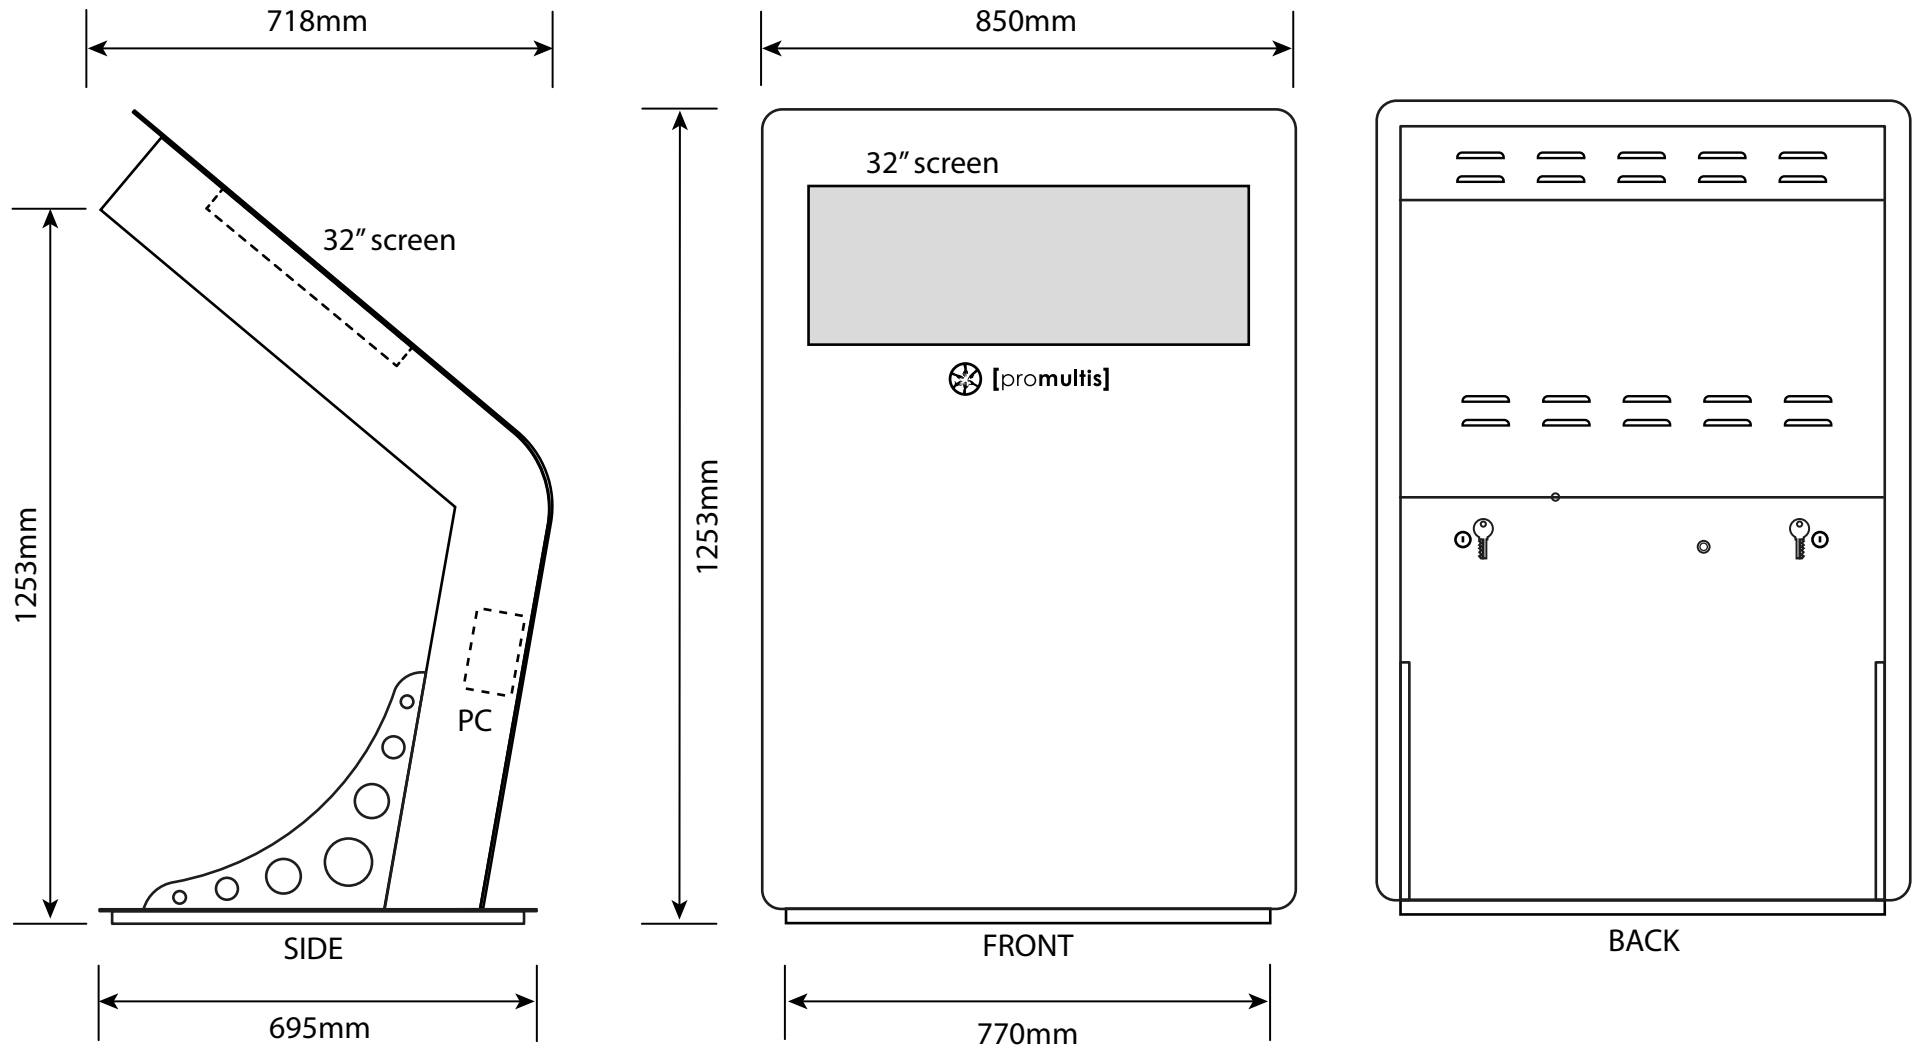

[promultis]

Contour Kiosk with 32" Screen

[promultis]
MULTITOUCH SOLUTIONS

For more exciting multitouch products visit
www.promultis.info
or call +44 (0) 239 251 2794