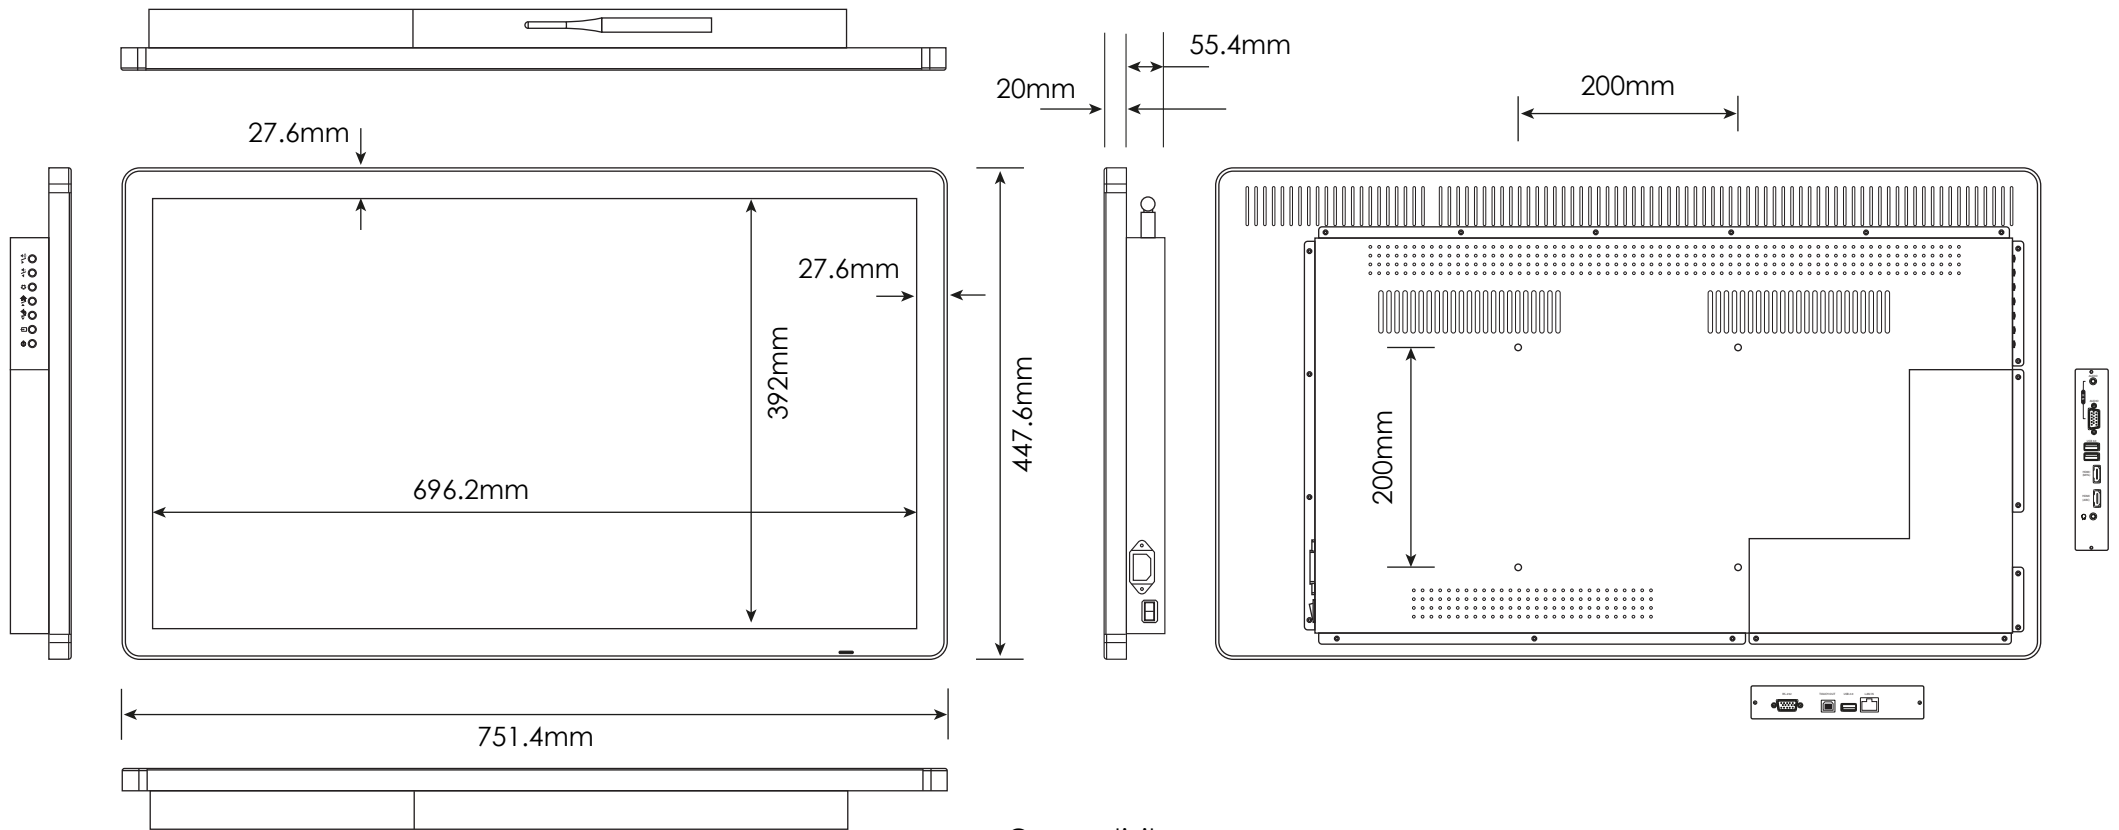

DISPLAY PANEL	
Screen Size	32" TFT-LCD
Display area	392mm (H) x 696.2mm (W) 16:9
Maximum Resolution	1920 x 1080
Display color	16.7M
Pixel Pitch(mm)	0.1845 (H) x 0.1845 (V)
Brightness (cd/m2)	2500 nit
Contrast (Type)	35000 : 1
Visual angle	178°/178°
Response time	8ms
Life (hrs)	>50,000 (hrs)
TOUCH	
Specification	Projected Capacitive
Touch points	10
FEATURES	
Main chipset	MSD6A828, Quad Core
RAM	2GB
ROM	16GB
Android version	Android 5.0.1
MECHANICAL	
Monitor Size	756mm (w) x 450mm (h) x 48mm (d)
Colour	Black
Case	Metal +Aluminium

Note: Product design specifications including dimensions are subject to change without notice and may vary from those shown.

[promultis]

32inch Electra Touch Screen with Projected Capacitive Technology

Connectivity

Note: Product design specifications including dimensions are subject to change without notice and may vary from those shown.

DISPLAY PANEL	
Screen Size	43" TFT-LCD
Display area	940mm (H) x 527mm (W) 16:9
Maximum Resolution	1920 x 1080
Display color	16.7M
Pixel Pitch(mm)	0.1845 (H) x 0.1845 (V)
Brightness (cd/m ²)	350cd/m ²
Contrast (Type)	2000 : 1
Visual angle	178°/178°
Response time	5ms
Life (hrs)	>60,000 (hrs)
TOUCH	
Specification	Projected Capacitive
Positioning	±2mms
Transmittance	≥92%
Hardness	7H
Touch points	10
Response time	≤10ms
MECHANICAL	
Monitor Size	1010mm (w) x 597mm (h) x 65mm (d)
Colour	Black
Case	Metal + Aluminium