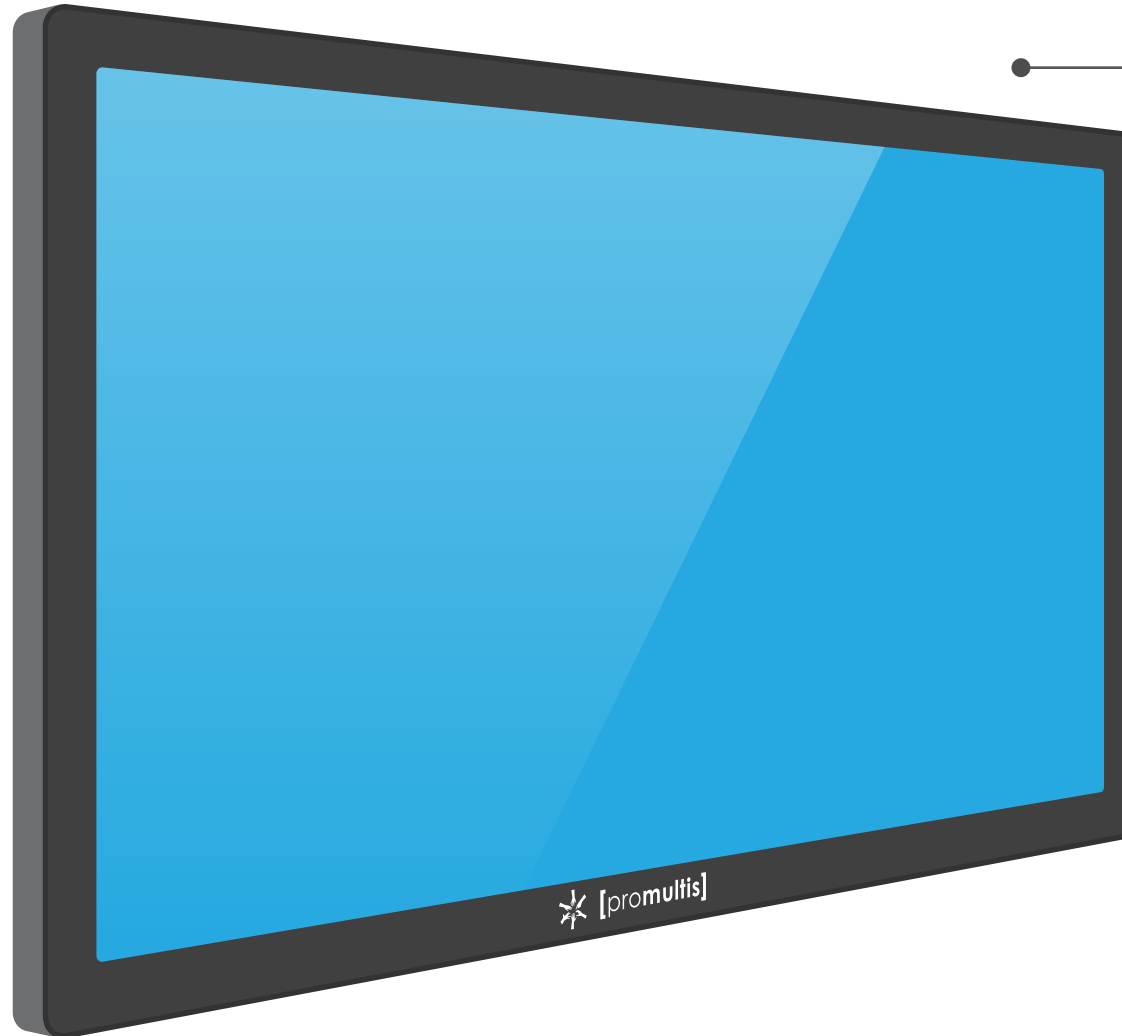

[promultis]

Electra Touch Screen

Offering Full HD 1080p and 4K UHD, the picture quality is excellent and the touch response is superb. The screen is perfect for Business, Education and Commercial use.

Tough Anti Scratch /
Anti Glare Surface

HDMI, VGA, and
USB Connectivity

3 Year on-site
Warranty

10 Touch Points with
Projected Capacitive
Technology

32inch, 1080p HD
Back-lit, LED Screen

43inch, 4K UHD,
Back-lit LED Screen

Note: Product design specifications including dimensions are subject to change without notice and may vary from those shown.

DISPLAY PANEL	
Screen Size	32" TFT-LCD
Display area	392mm (H) x 696.2mm (W) 16:9
Maximum Resolution	1920 x 1080
Display color	16.7M
Pixel Pitch(mm)	0.1845 (H) x 0.1845 (V)
Brightness (cd/m2)	2500 nit
Contrast (Type)	35000 : 1
Visual angle	178°/178°
Response time	8ms
Life (hrs)	>50,000 (hrs)
TOUCH	
Specification	Projected Capacitive
Touch points	10
FEATURES	
Main chipset	MSD6A828, Quad Core
RAM	2GB
ROM	16GB
Android version	Android 5.0.1
MECHANICAL	
Monitor Size	756mm (w) x 450mm (h) x 48mm (d)
Colour	Black
Case	Metal +Aluminium

Note: Product design specifications including dimensions are subject to change without notice and may vary from those shown.

DISPLAY PANEL	
Screen Size	43" TFT-LCD
Display area	940mm (H) x 527mm (W) 16:9
Maximum Resolution	1920 x 1080
Display color	16.7M
Pixel Pitch(mm)	0.1845 (H) x 0.1845 (V)
Brightness (cd/m ²)	350cd/m ²
Contrast (Type)	2000 : 1
Visual angle	178°/178°
Response time	5ms
Life (hrs)	>60,000 (hrs)
TOUCH	
Specification	Projected Capacitive
Positioning	±2mms
Transmittance	≥92%
Hardness	7H
Touch points	10
Response time	≤10ms
MECHANICAL	
Monitor Size	1010mm (w) x 597mm (h) x 65mm (d)
Colour	Black
Case	Metal + Aluminium