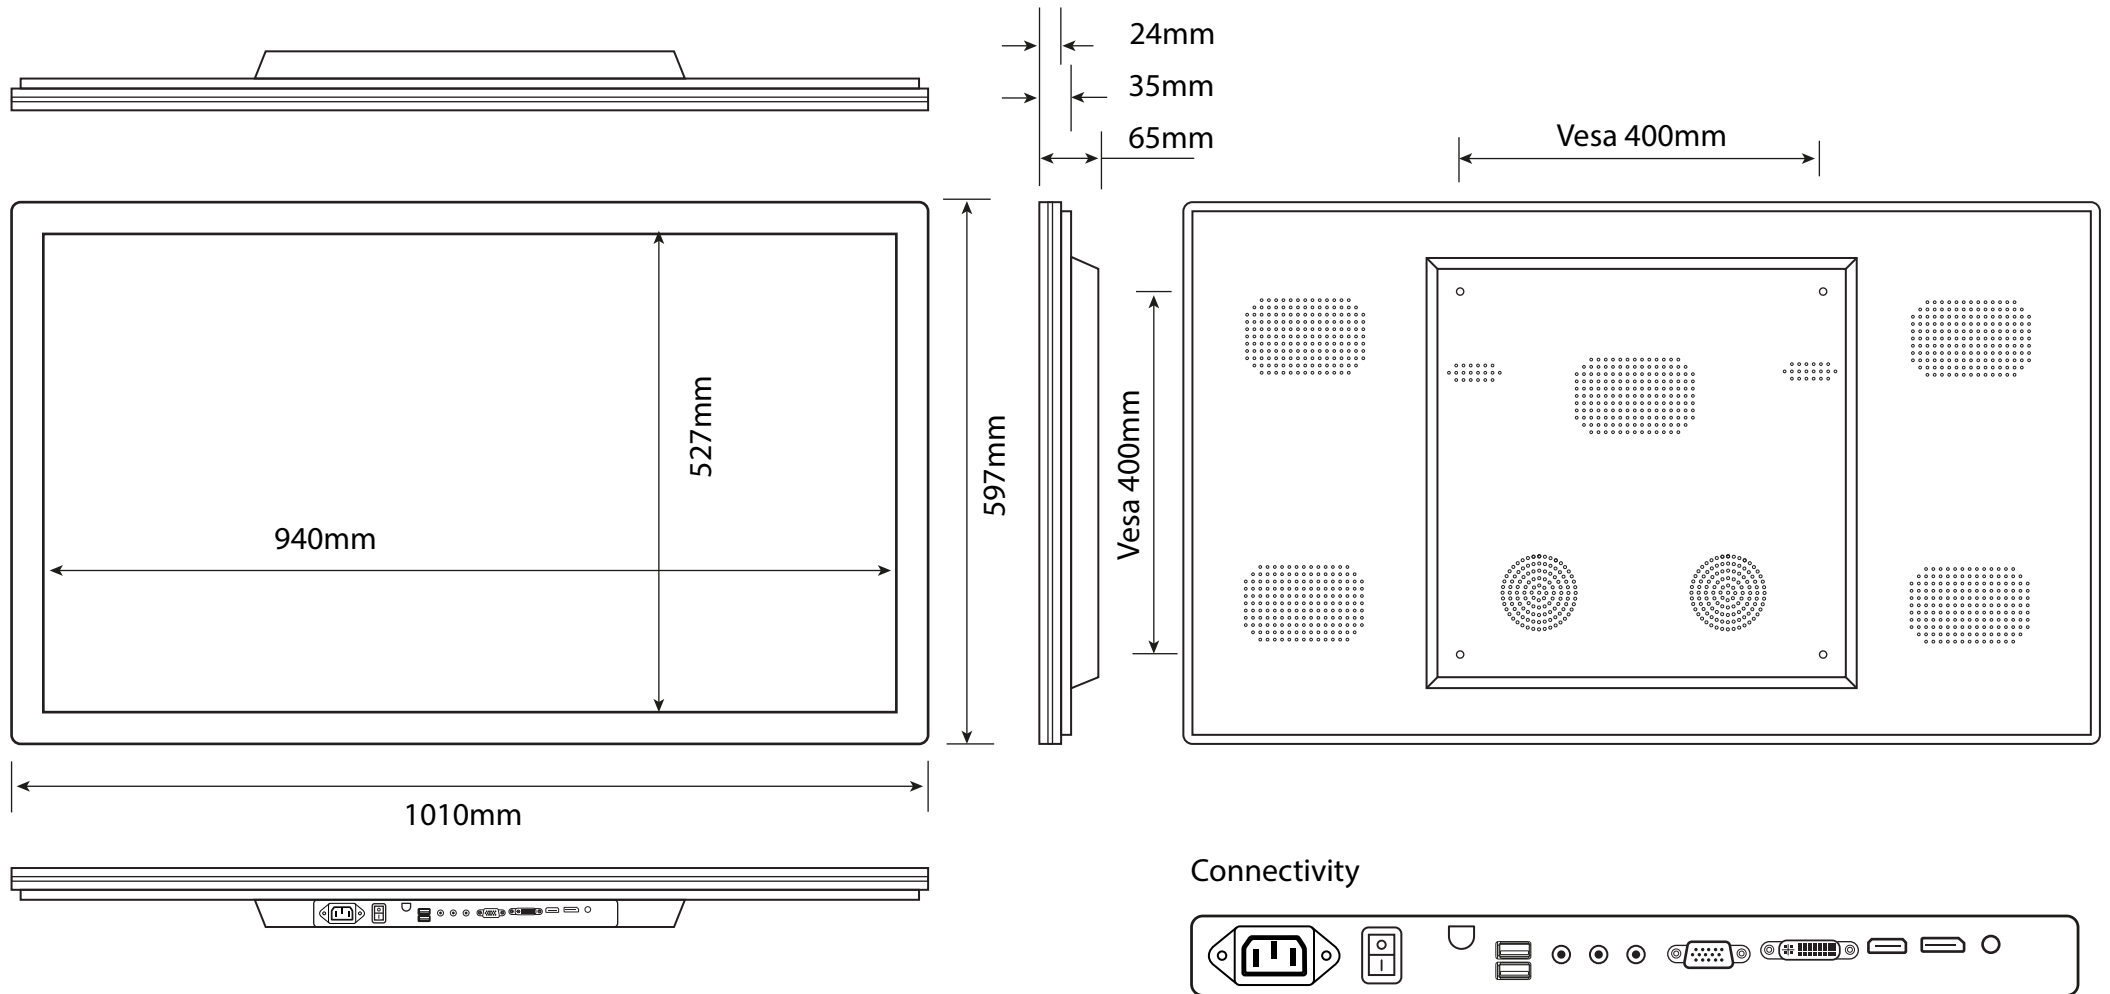

[promultis]

43inch Electra Touch Screen with Projected Capacitive Technology

Note: Product design specifications including dimensions are subject to change without notice and may vary from those shown.