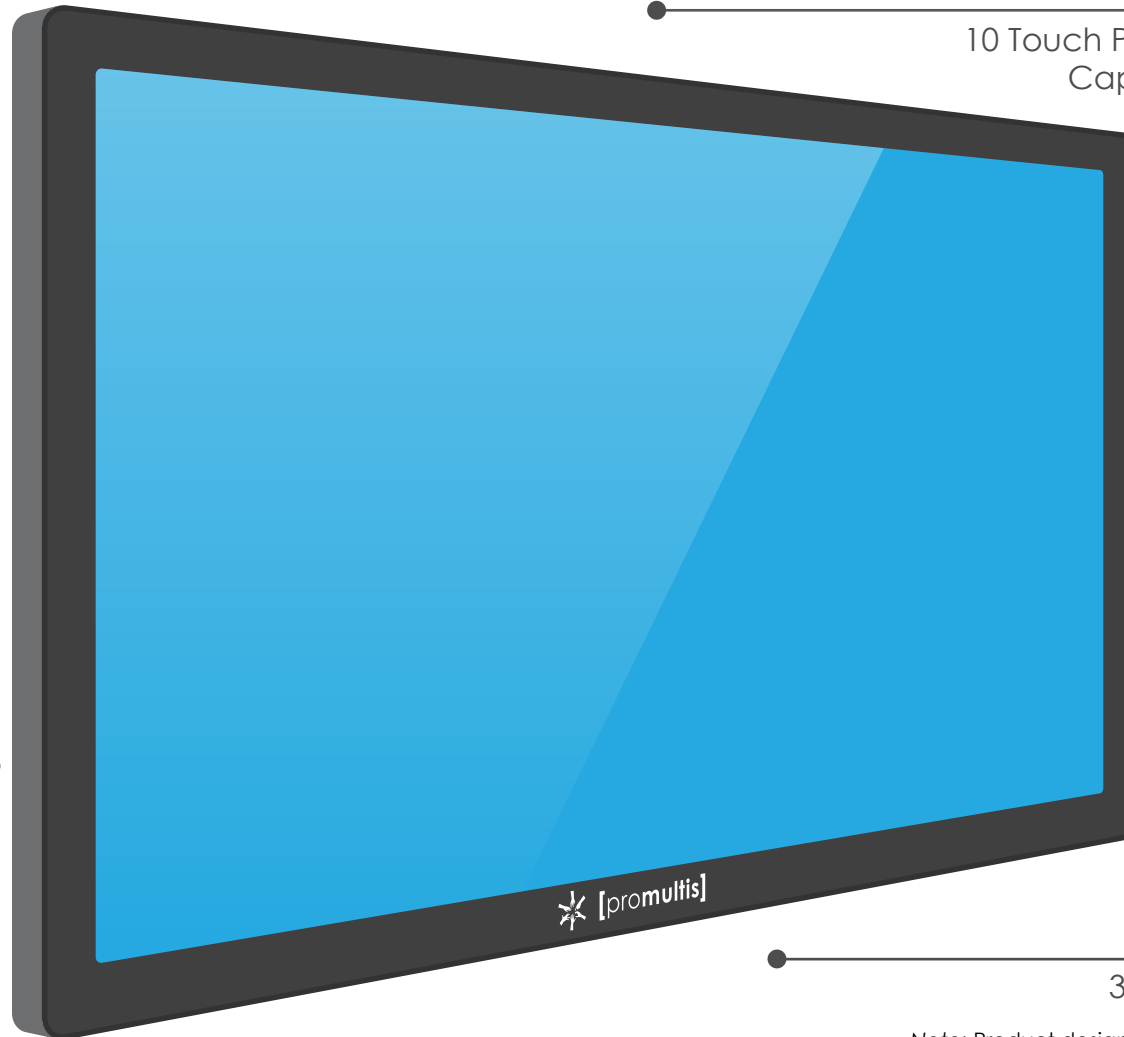

[promultis]

Electra Touch Screen

Offering 4K UHD, the picture quality is excellent and the touch response is superb. The screen is perfect for Business, Education and Commercial use.

Tough Anti Scratch /
Anti Glare Surface

Optional OPS PC

HDMI, VGA, RS232
and USB Connectivity

Wall Bracket Included

Interactive UBoardMate
Whiteboard Software

10 Touch Points with Projected
Capacitive Technology

20 Touch Points
with Infrared Technology

4K UHD, Back-lit LED Screen

Integrated Android
Use without a connected PC

Anti-bacterial film option
Currently being tested for COVID-19

3 Year on-site warranty

Note: Product design specifications including dimensions are subject to change without notice and may vary from those shown.