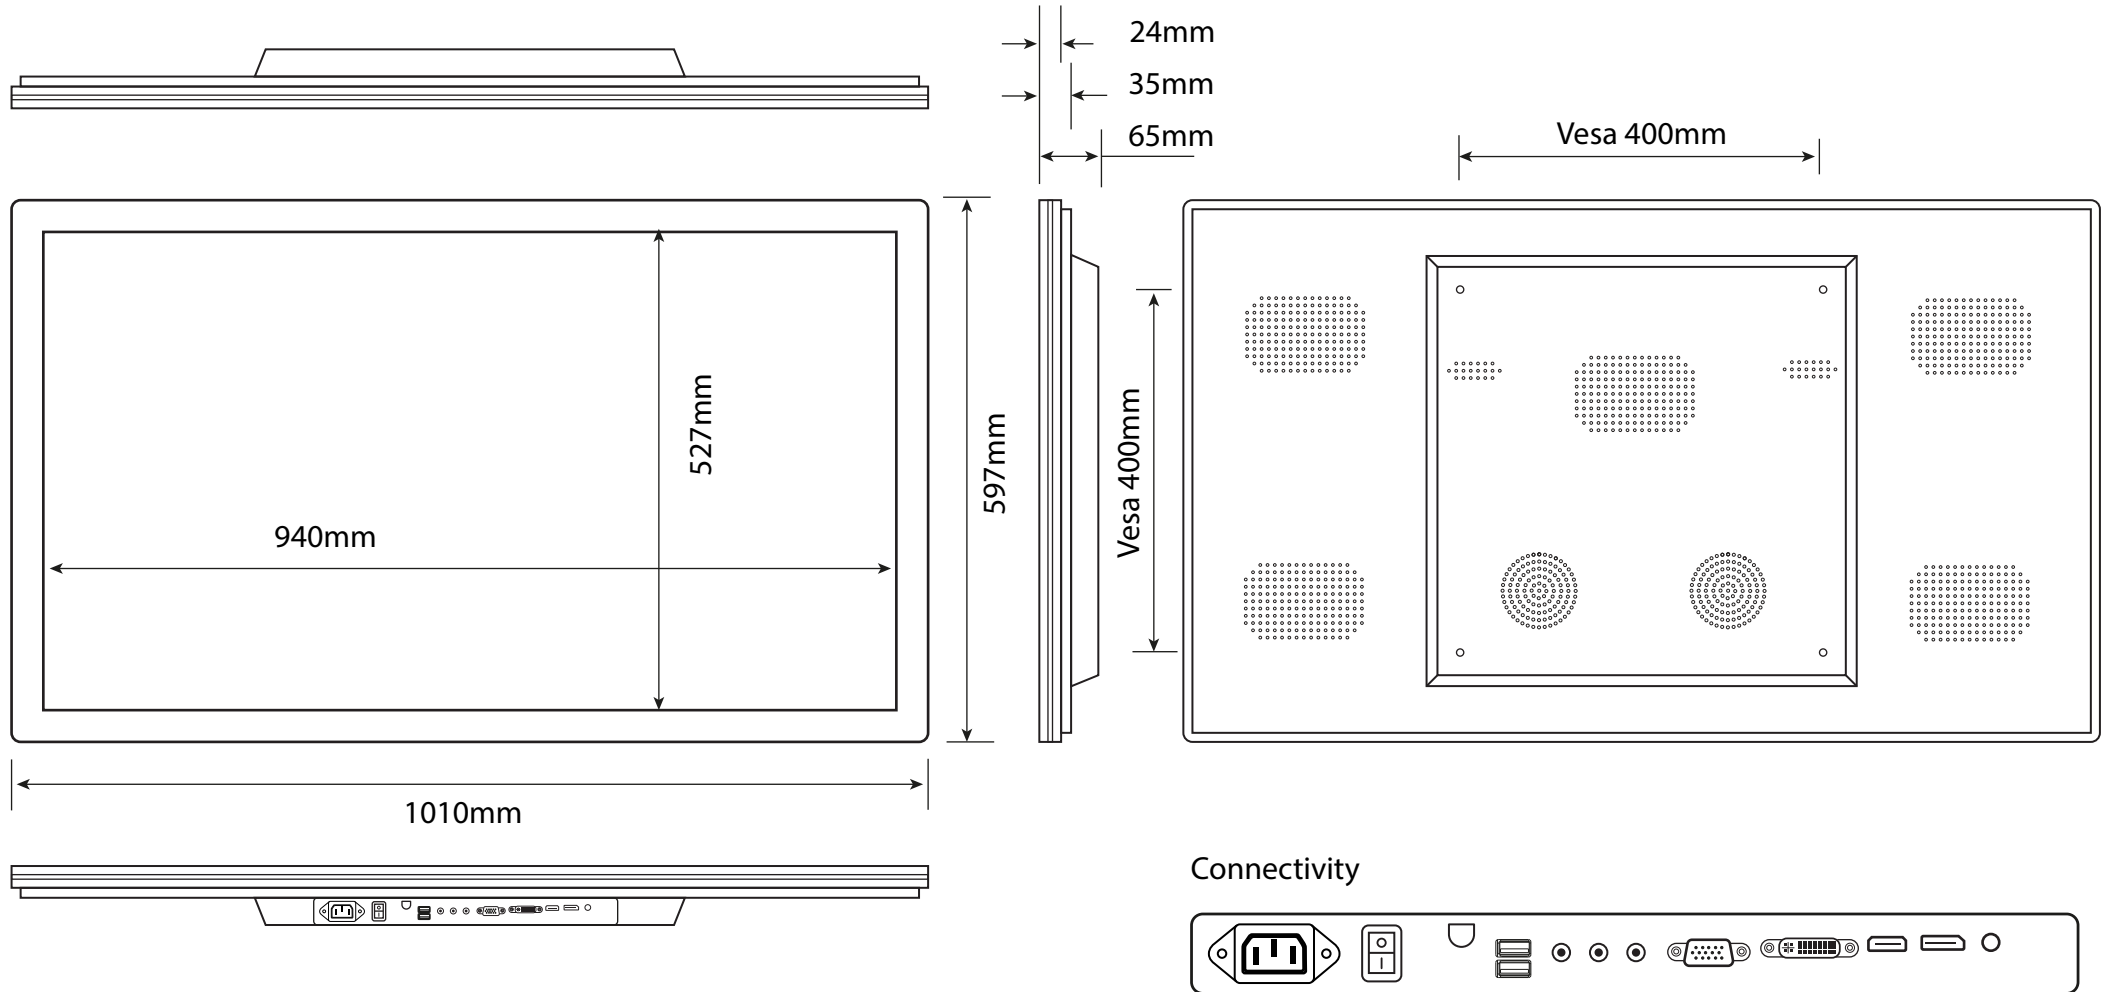

[promultis]

43inch Electra Touch Screen with Projected Capacitive Technology

Note: Product design specifications including dimensions are subject to change without notice and may vary from those shown.