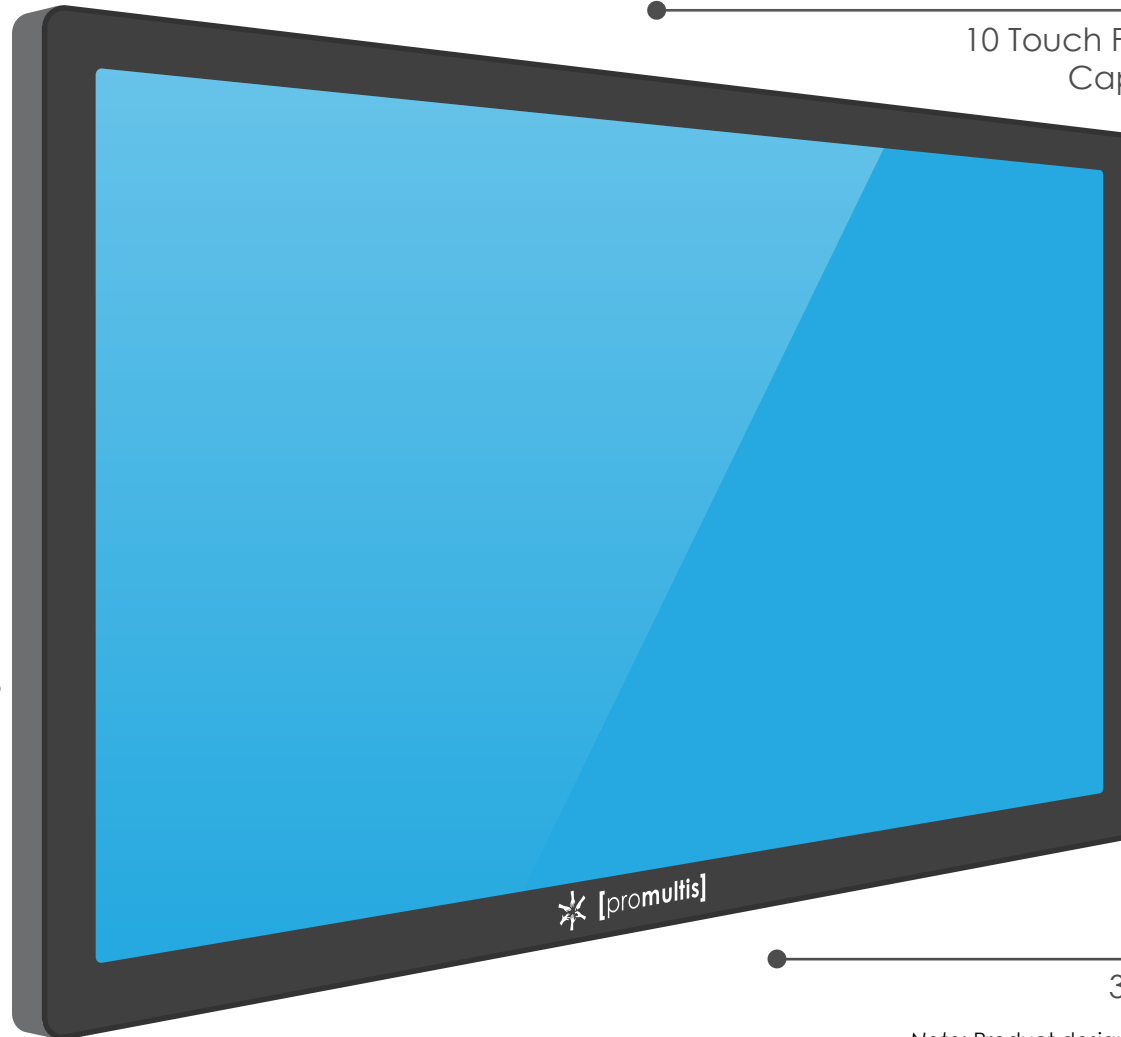

[promultis]

Electra Touch Screen

Offering 4K UHD, the picture quality is excellent and the touch response is superb. The screen is perfect for Business, Education and Commercial use.

Tough Anti Scratch /
Anti Glare Surface

HDMI, VGA, RS232
and USB Connectivity

Wall Bracket Included

Interactive UBoardMate
Whiteboard Software

10 Touch Points with Projected
Capacitive Technology

4K UHD, Back-lit LED Screen

Integrated Android
Use without a connected PC

Anti-bacterial film option
Currently being tested for COVID-19

3 Year on-site warranty

Note: Product design specifications including dimensions are subject to change without notice and may vary from those shown.

[promultis]
MULTITOUCH SOLUTIONS

For more exciting multitouch products visit
www.promultis.info
or call +44 (0) 239 251 2794