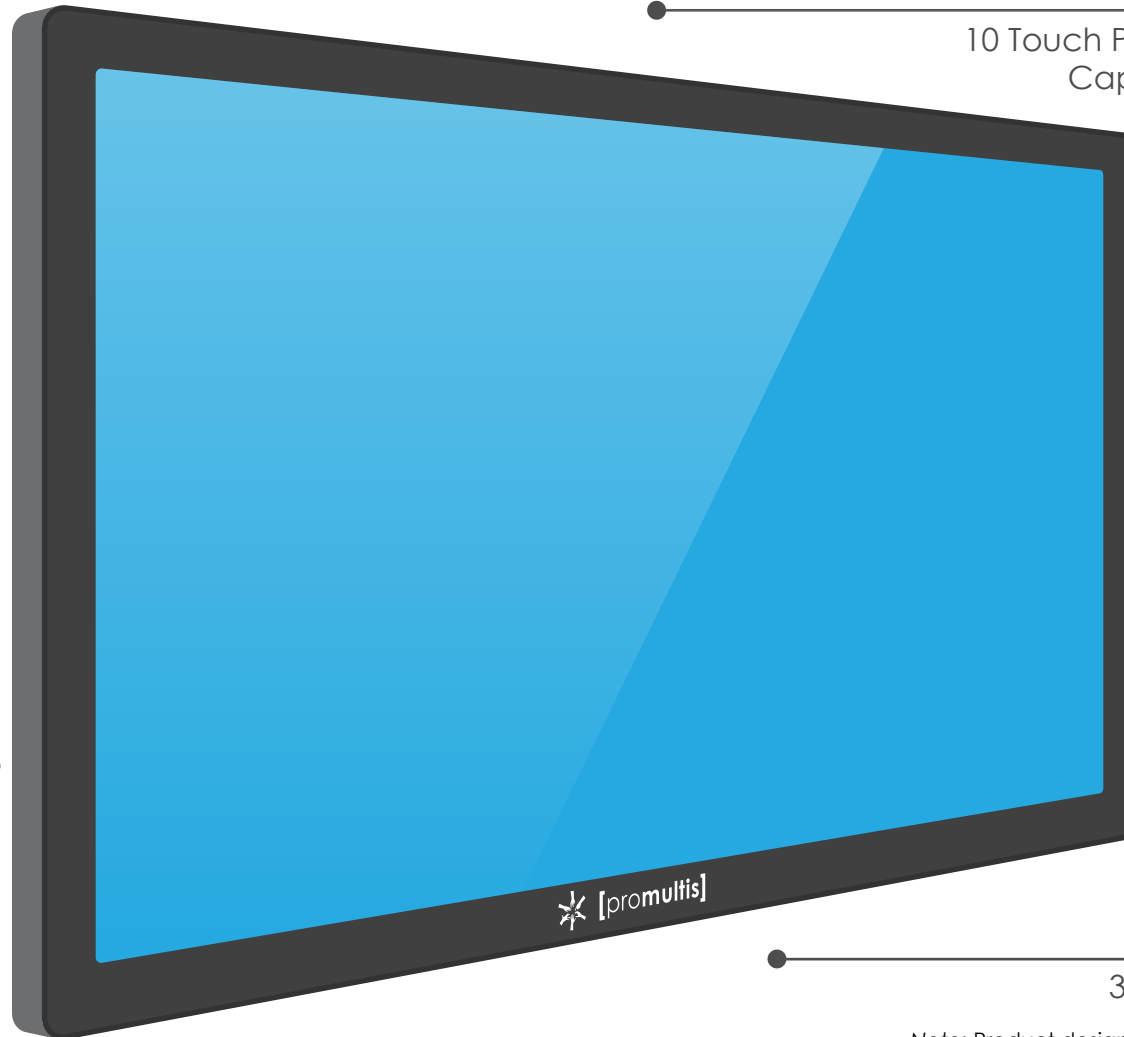

[promultis]

Electra Touch Screen

Offering 4K UHD, the picture quality is excellent and the touch response is superb. The screen is perfect for Business, Education and Commercial use.

Tough Anti Scratch /
Anti Glare Surface

Optional OPS PC

HDMI, VGA, RS232
and USB Connectivity

Wall Bracket Included

Interactive UBoardMate
Whiteboard Software

10 Touch Points with Projected
Capacitive Technology

4K UHD, Back-lit LED Screen

Integrated Android
Use without a connected PC

Anti-bacterial film option
Currently being tested for COVID-19

3 Year on-site warranty

Note: Product design specifications including dimensions are subject to change without notice and may vary from those shown.