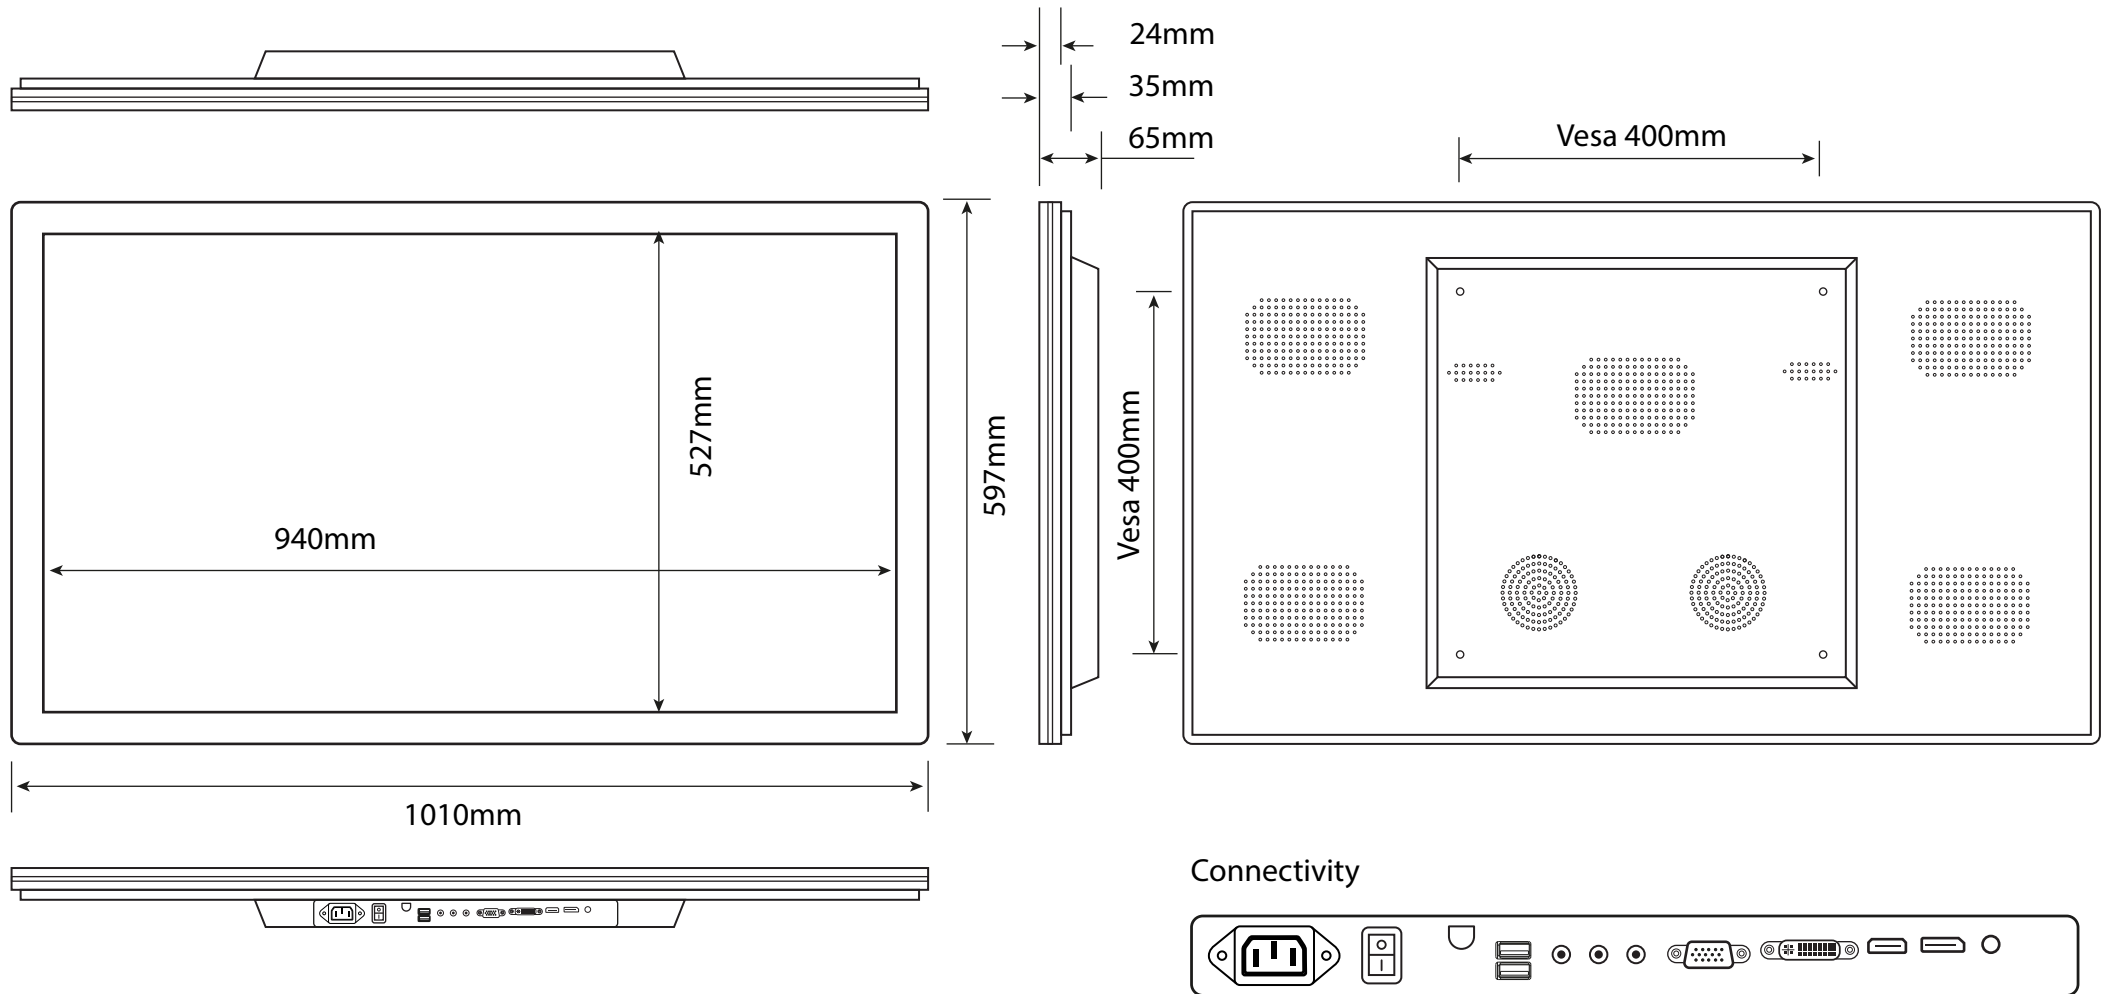

[promultis]

43inch Electra Touch Screen with Projected Capacitive Technology

Note: Product design specifications including dimensions are subject to change without notice and may vary from those shown.