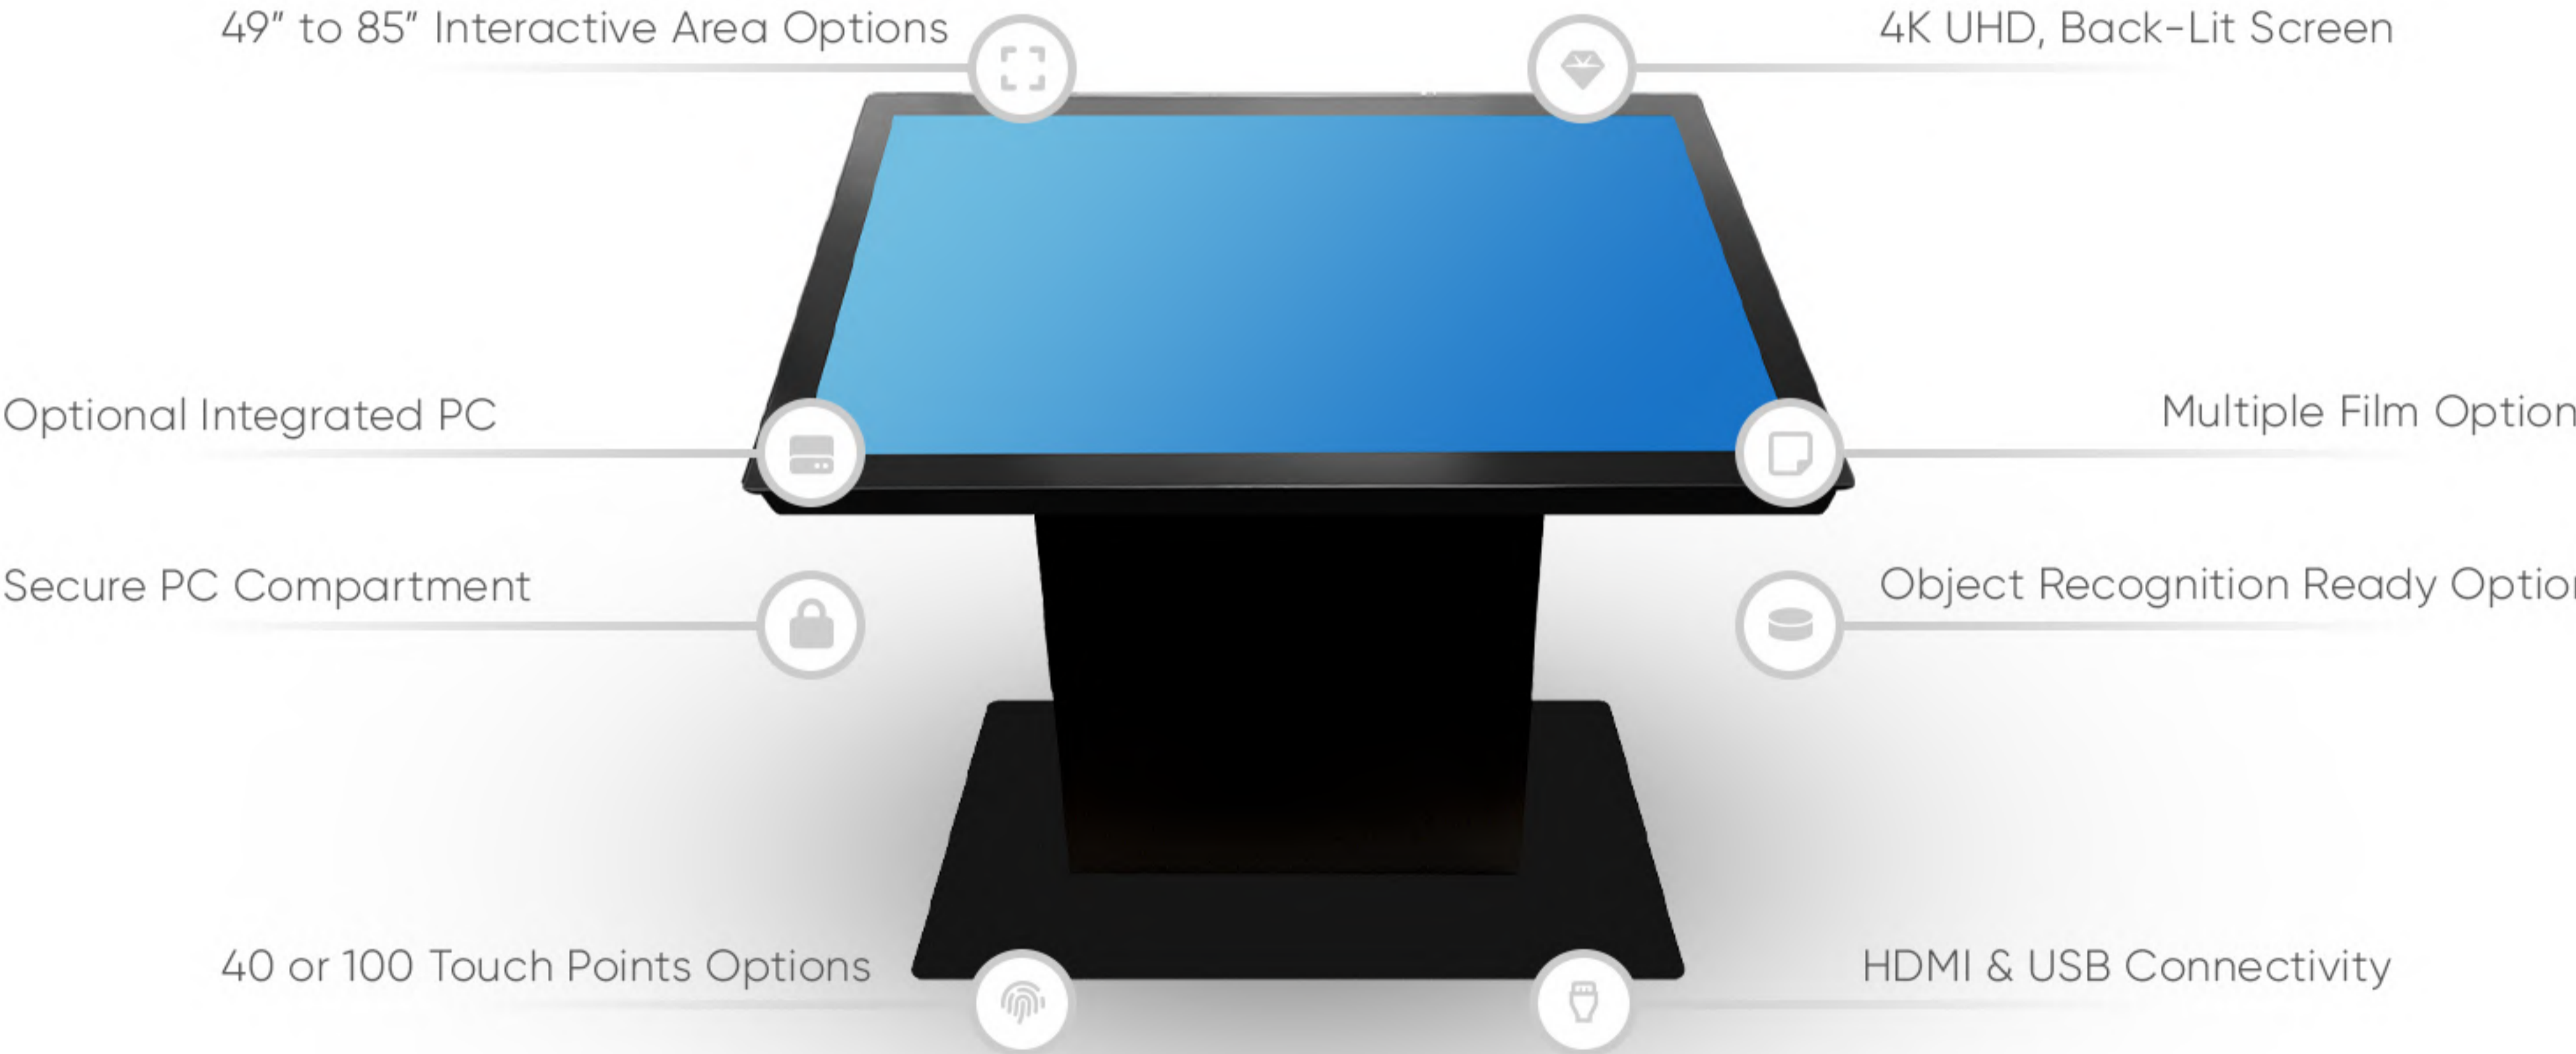

Promultis Kiosk

The Promultis Kiosk is a complete multi touch, collaborative interactive surface solution that integrates projected capacitive touch technology.

Note: Product design specifications including dimensions are subject to change without notice and may vary from those shown. Please call us for the most up to date specifications and dimensions.

For more exciting multitouch products visit www.promultis.info or call +44 (0) 239 251 2794

CHASSIS FEATURES	
Materials	Aluminium & Steel
Glass Type	Toughened
Lockable Cabinet	Cable Management & PC Shelf
PANEL	
Interactive Area	49" 55" 65" 85"
Panel Resolution	4K UHD
Native Resolution	3840 x 2160 60Hz
Brightness (Nits)	450
Contrast Ratio	1500:1
Response Time	6ms
Aspect Ratio	16 x 9
Viewing Angle	178 °/178 °
Pixel Pitch	0.744 (mm)
LCD Illumination	Backlit LED
Speaker	10W x2
ENVIRONMENT	
Operating Temperature	50°F to 104°F (10°C to 40°C)
Operating Humidity	10% to 80%, non-condensing
Storage Temperature	-4°F to 113°F (-20°C to 45°C)
Storage Humidity	5% to 95%, non-condensing

Made in the UK

For more exciting multitouch products visit
www.promultis.info
 or call +44 (0) 239 251 2794

PROJECTED CAPACITIVE	
Detection Method	Projected Capacitive
Input Method	Finger / Gloved Finger
Number of Simultaneous Touches	40 or 100 Touches
Noise Shielding	DISPLAX XTR-Shield Plus, a proprietary noise filtering technology
Aspect Ratio	16:9
Controller	Printed Circuit Board with Mini USB Connector
Adhesive	Permanent
Interface	HID
OS with Multitouch	Windows 8.1, 8, 7, 10; Ubuntu 12.04; Android; Chrome OS
OS with Single Touch	Mac OS X Yosemite
OS with Mouse Emulation	Spinetix Media Player HMP 200
Data Connectivity	USB2.0
Touch Accuracy	1mm Absolute
PERFORMANCE	
Substrate Thickness	Up to 6mm
Touch Response	5 milliseconds
Calibration	Available Using Control Panel: No Drift
POWER CONSUMPTION	
Average Power Consumption	USB Powered @ 5V
	Peak Consumption: 410mA
	Operation Consumption: 370mA