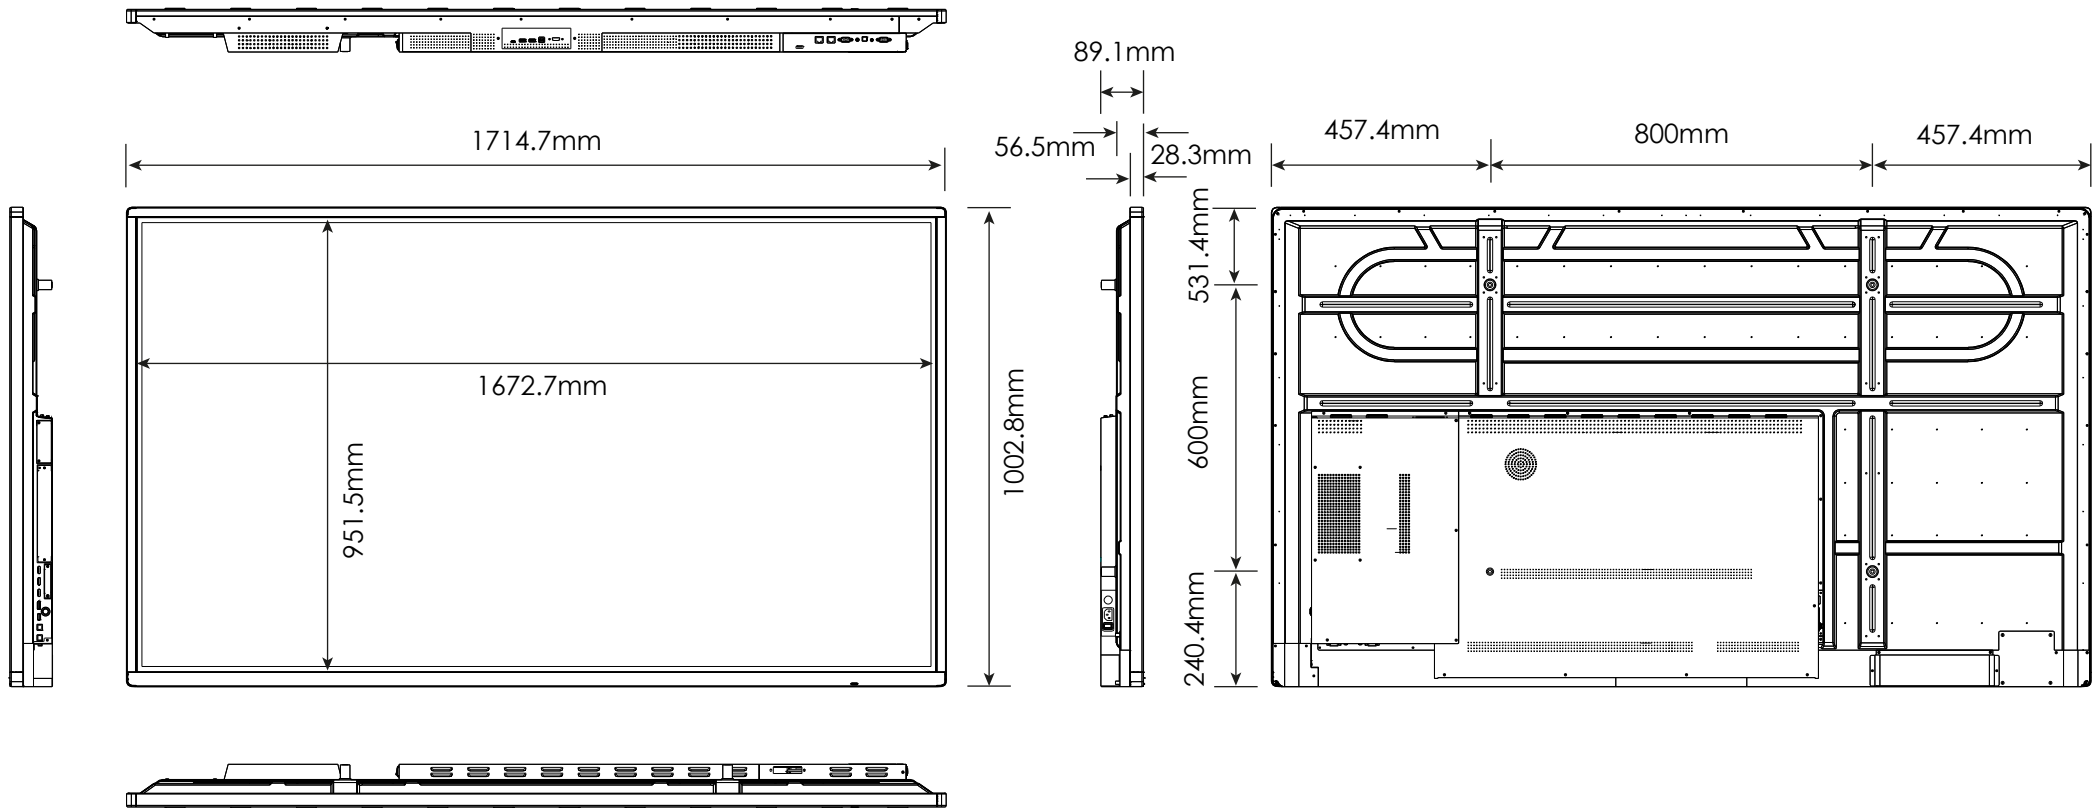

[promultis]

75inch Lightning III Touch Screen with Infrared Technology