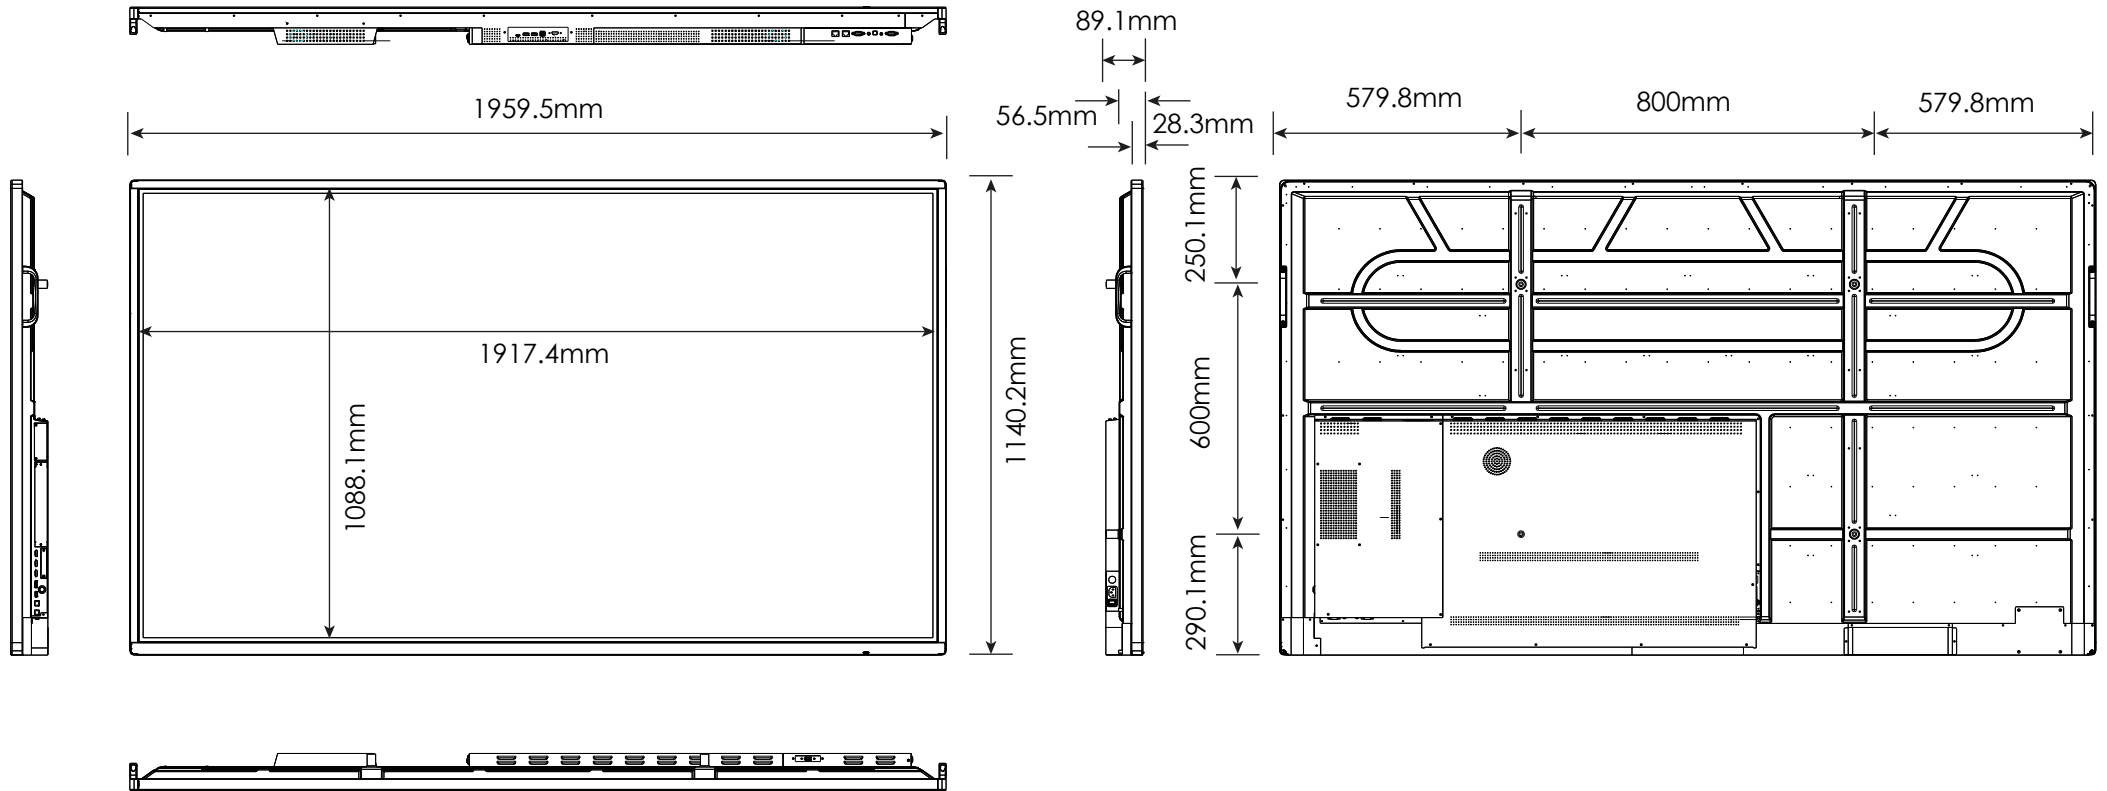

[promultis]

86inch Lightning III Touch Screen with Infrared Technology