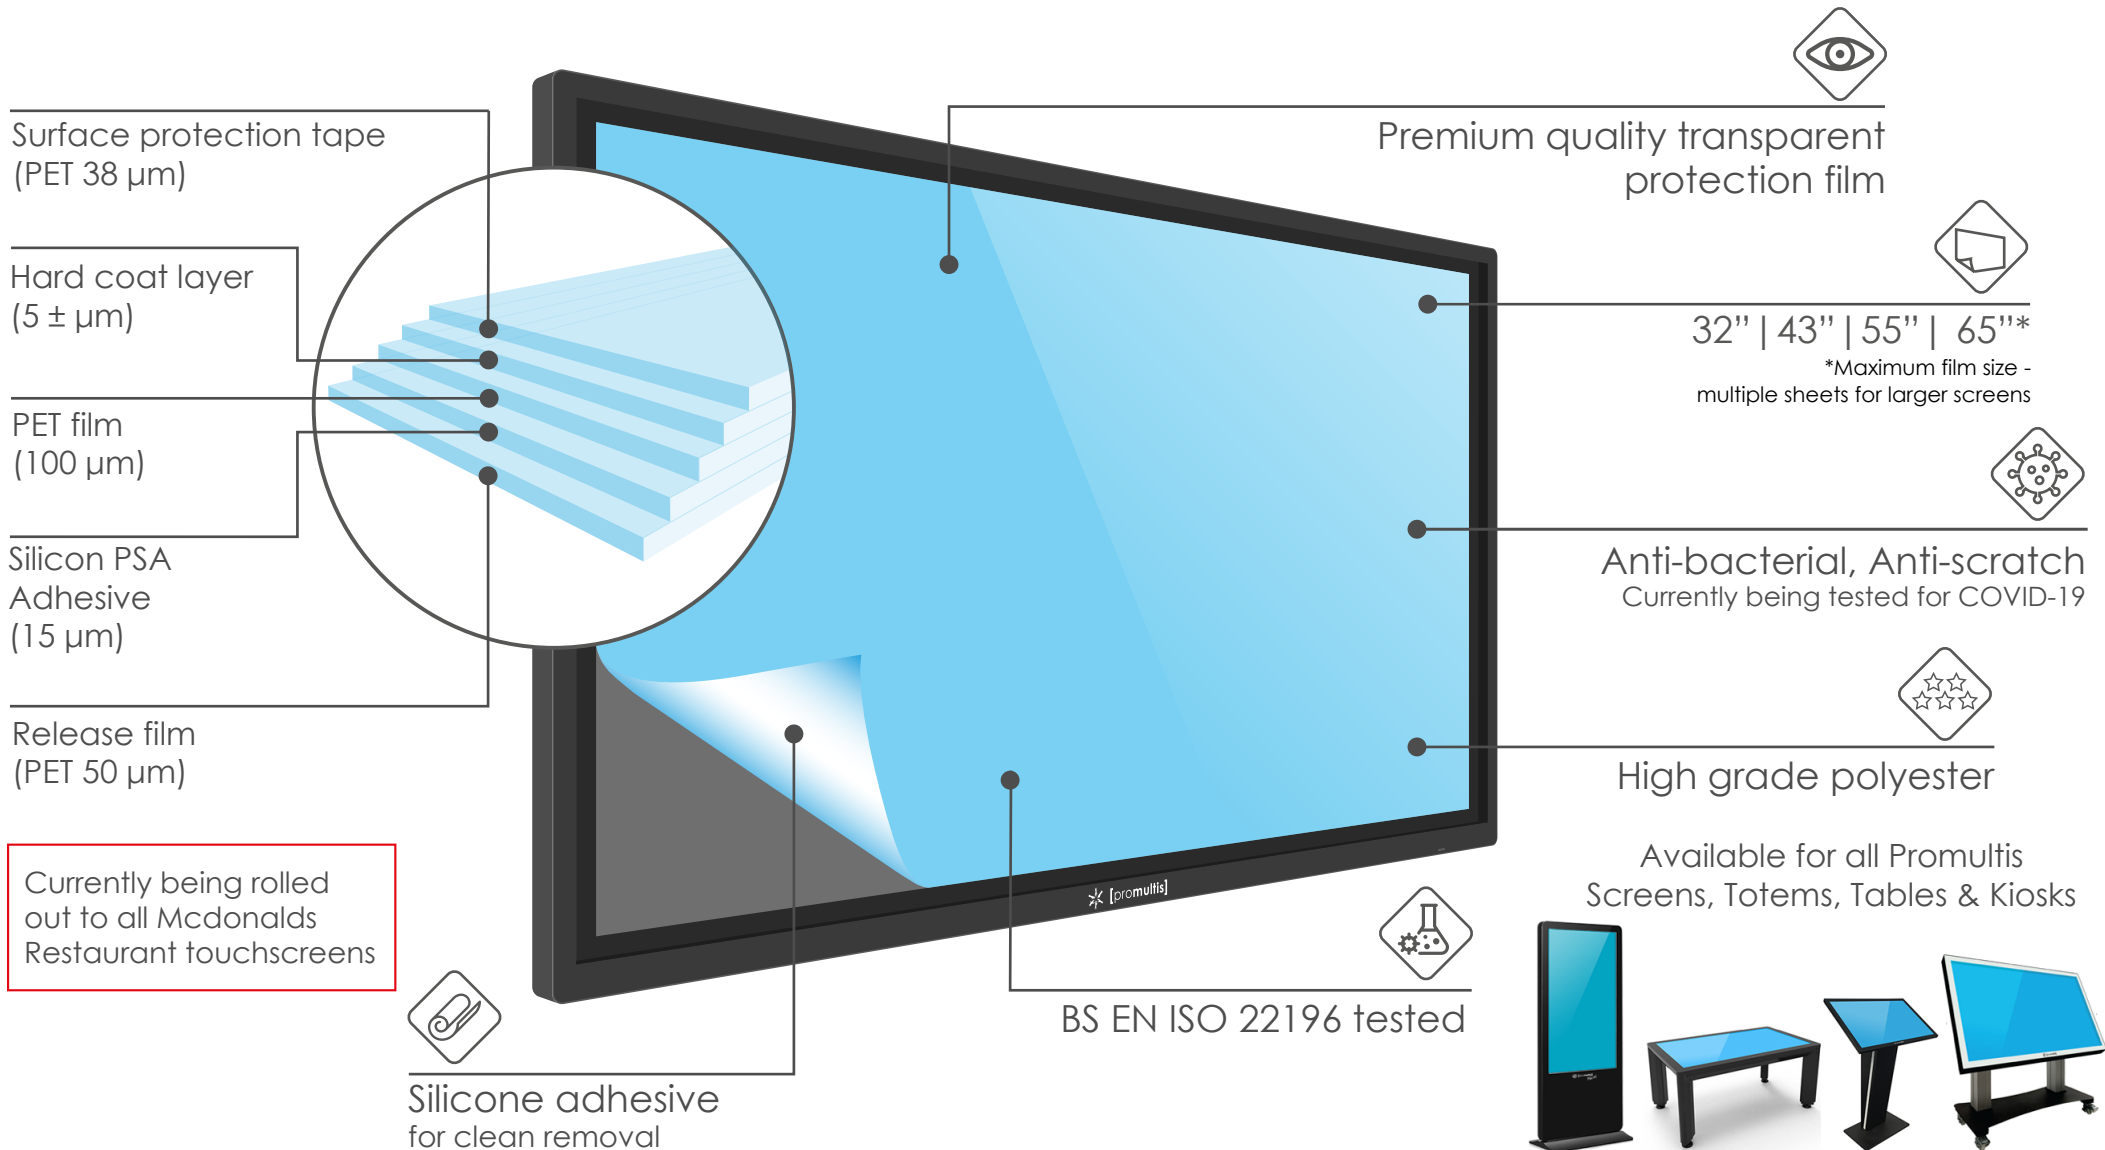

Supplied Mounting Bracket			
Width	Height	Depth	Weight
960 mm	240 mm	29.4 mm	8kg

[promultis]

Anti-bacterial Film for Touch Screens

High Performance Touch Screen Protection Film

[promultis]

86inch Lightning III Touch Screen with Infrared Technology