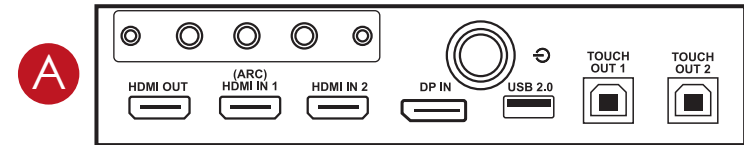

[promultis]

Lightning III Touch Screen Connectivity

USB port for webcam or camera