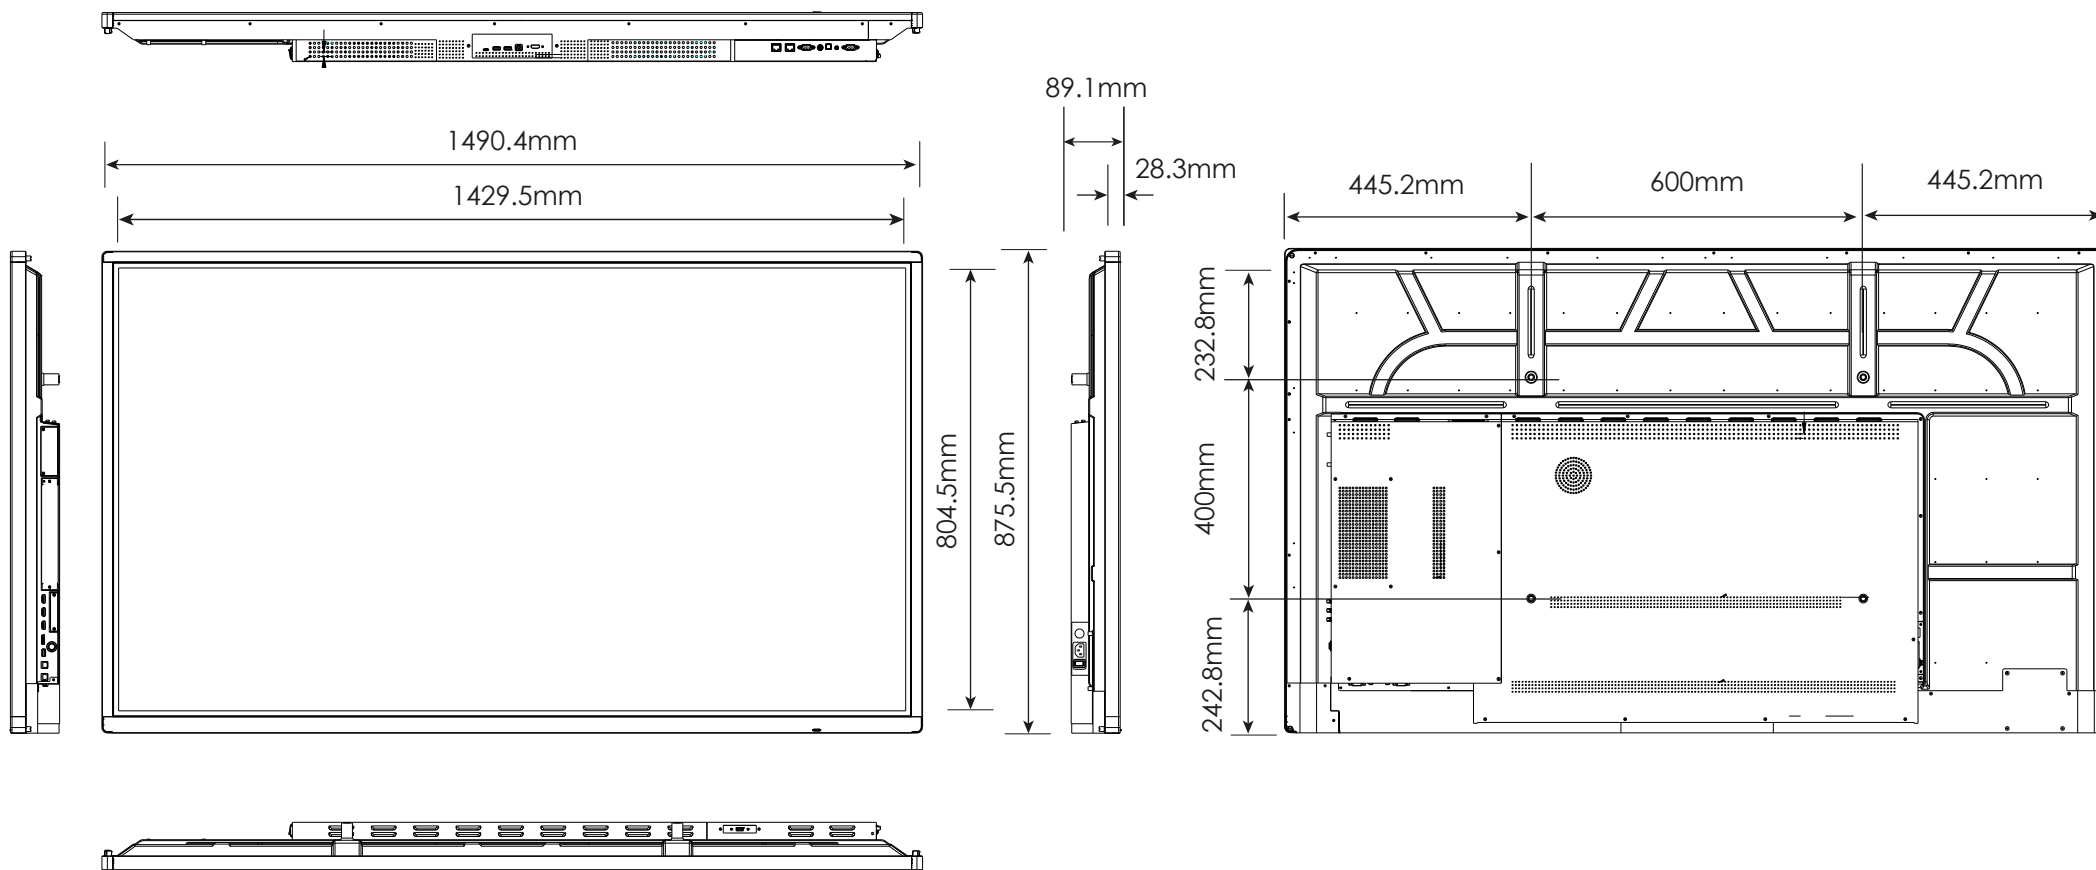

[promultis]

65inch Lightning III Touch Screen with Infrared Technology

Note: Product design specifications including dimensions are subject to change without notice and may vary from those shown.