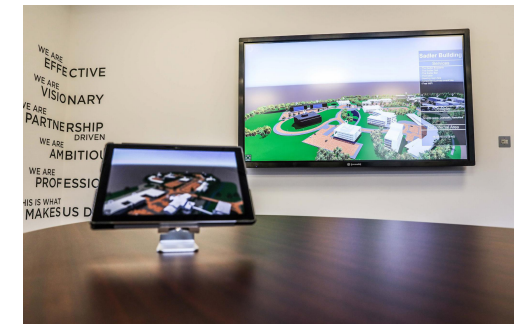

Optional PC integration in rear of display

OPS PC with Intel i5 or i7 Processor and built-in A/C and WiFi Router.

USB port for camera

USB port on the top of the display for usb web camera, allowing you to use the Lightning III as a very powerful video conferencing tool and take advantage of a whole host of photo and video applications.

In this example Promultis developed interactive software to exploit the screen webcam feature allowing the client's employees to upload their photograph and add a message of support for an on-going product development.

Promultis White Board Software

The Lightning III also comes with our industry renowned UboardMate interactive whiteboard software, which allows you to interact with the screen content in a multitude of fun and creative ways, perfect for education and training.

Optional Collaboration Software

Promultis software solutions help you to make presentations more interactive. Allowing your audience to connect wirelessly and contribute to your presentation and collaborate with each other from their own devices. Participants can contribute, add their own notes, capture content and save that session for review at a later date. Enhance meetings, presentations, training and teaching.