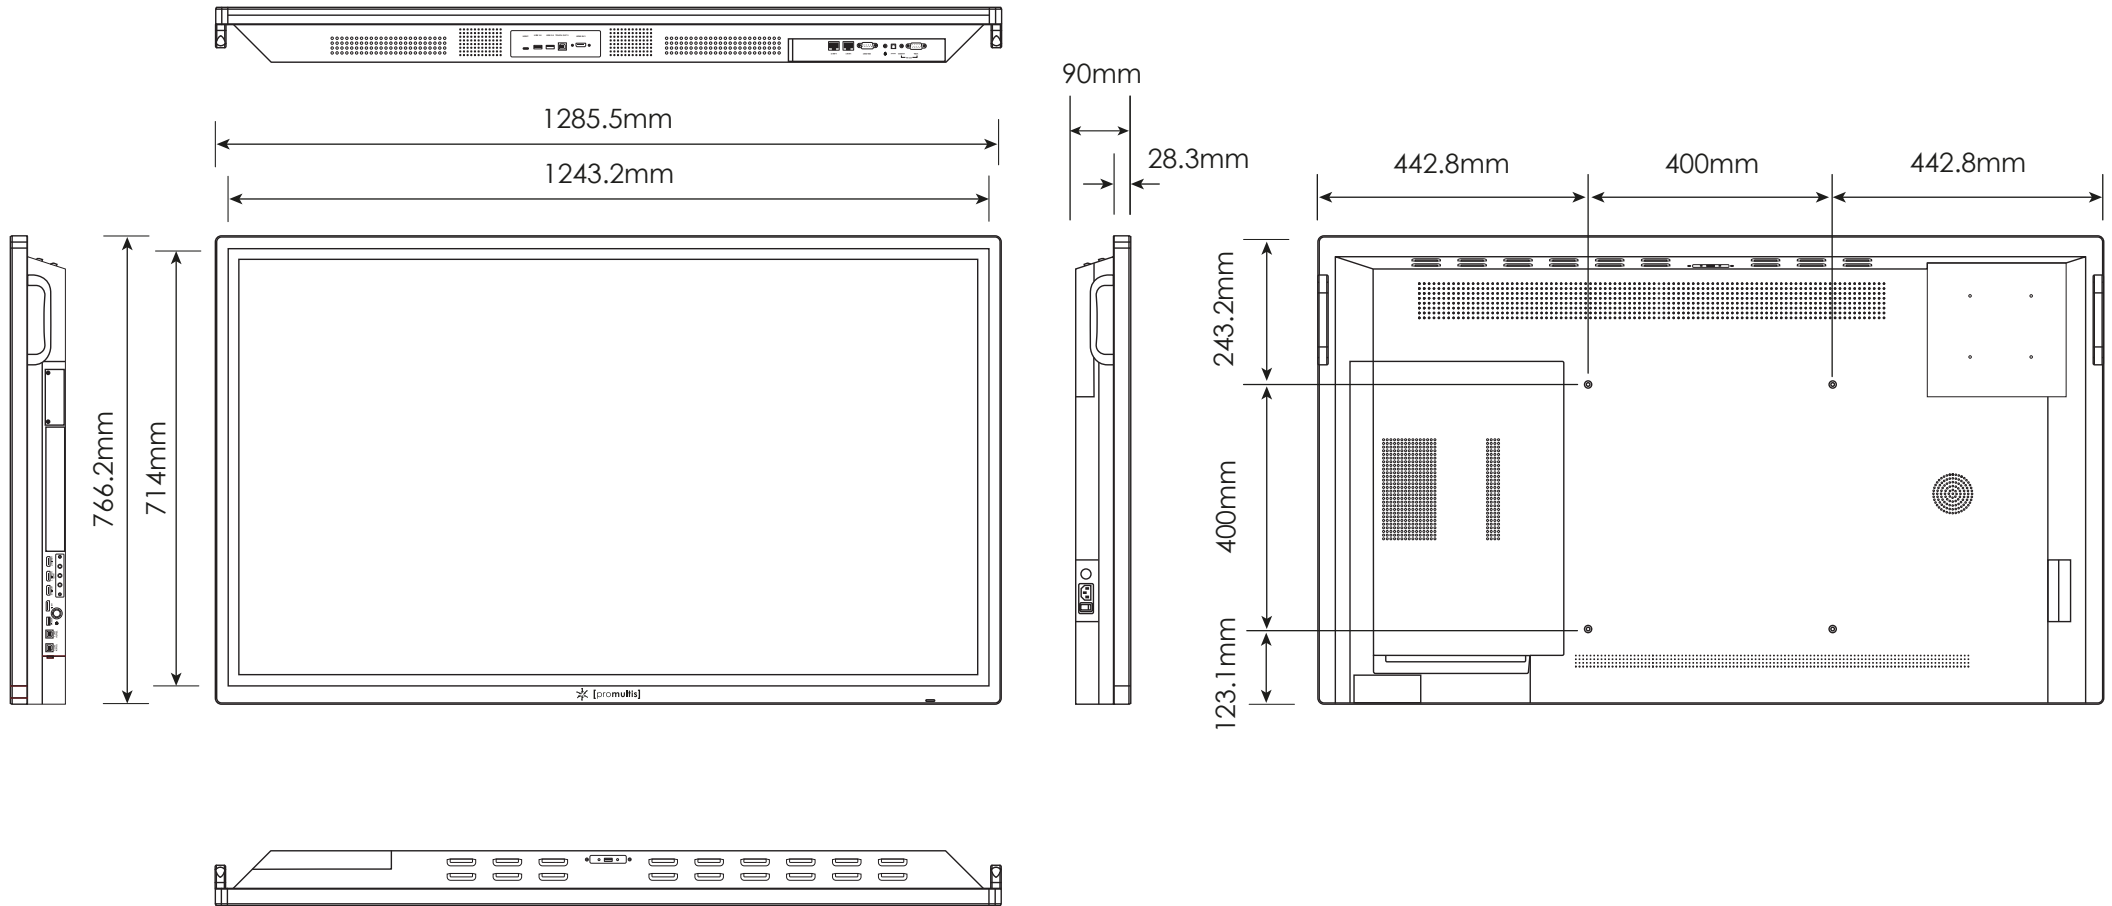

[promultis]

55inch Lightning III Touch Screen with Infrared Technology

Note: Product design specifications including dimensions are subject to change without notice and may vary from those shown.