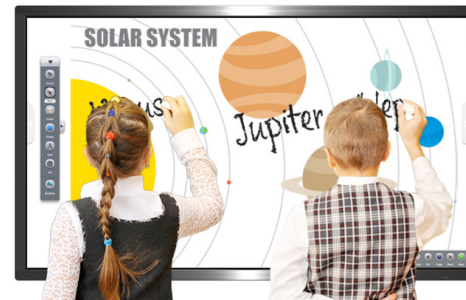

In addition, you can open the Play Store and install any app onto the screen.

Onscreen Menu

Onscreen menu allows you to change volume, change video input, freeze the screen, annotate, and turn off the screen. These options are also accessible from the buttons on the side of the screen.

Optional PC integration in rear of display

OPS PC with Intel i5 or i7 Processor and built-in A/C and WiFi Router.

USB port for camera

USB port on the top of the display for usb web camera, allowing you to use the Lightning III as a very powerful video conferencing tool and take advantage of a whole host of photo and video applications.

Promultis White Board Software

The Lightning III also comes with our industry renowned UboardMate interactive whiteboard software, which allows you to interact with the screen content in a multitude of fun and creative ways, perfect for education and training.