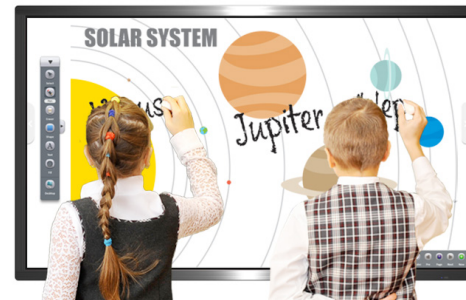

Promultis White Board Software

The Lightning III also comes with our industry renowned UboardMate interactive whiteboard software, which allows you to interact with the screen content in a multitude of fun and creative ways, perfect for education and training.

Optional Collaboration Software

Promultis software solutions help you to make presentations more interactive. Allowing your audience to connect wirelessly and contribute to your presentation and collaborate with each other from their own devices. Participants can contribute, add their own notes, capture content and save that session for review at a later date. Enhance meetings, presentations, training and teaching.