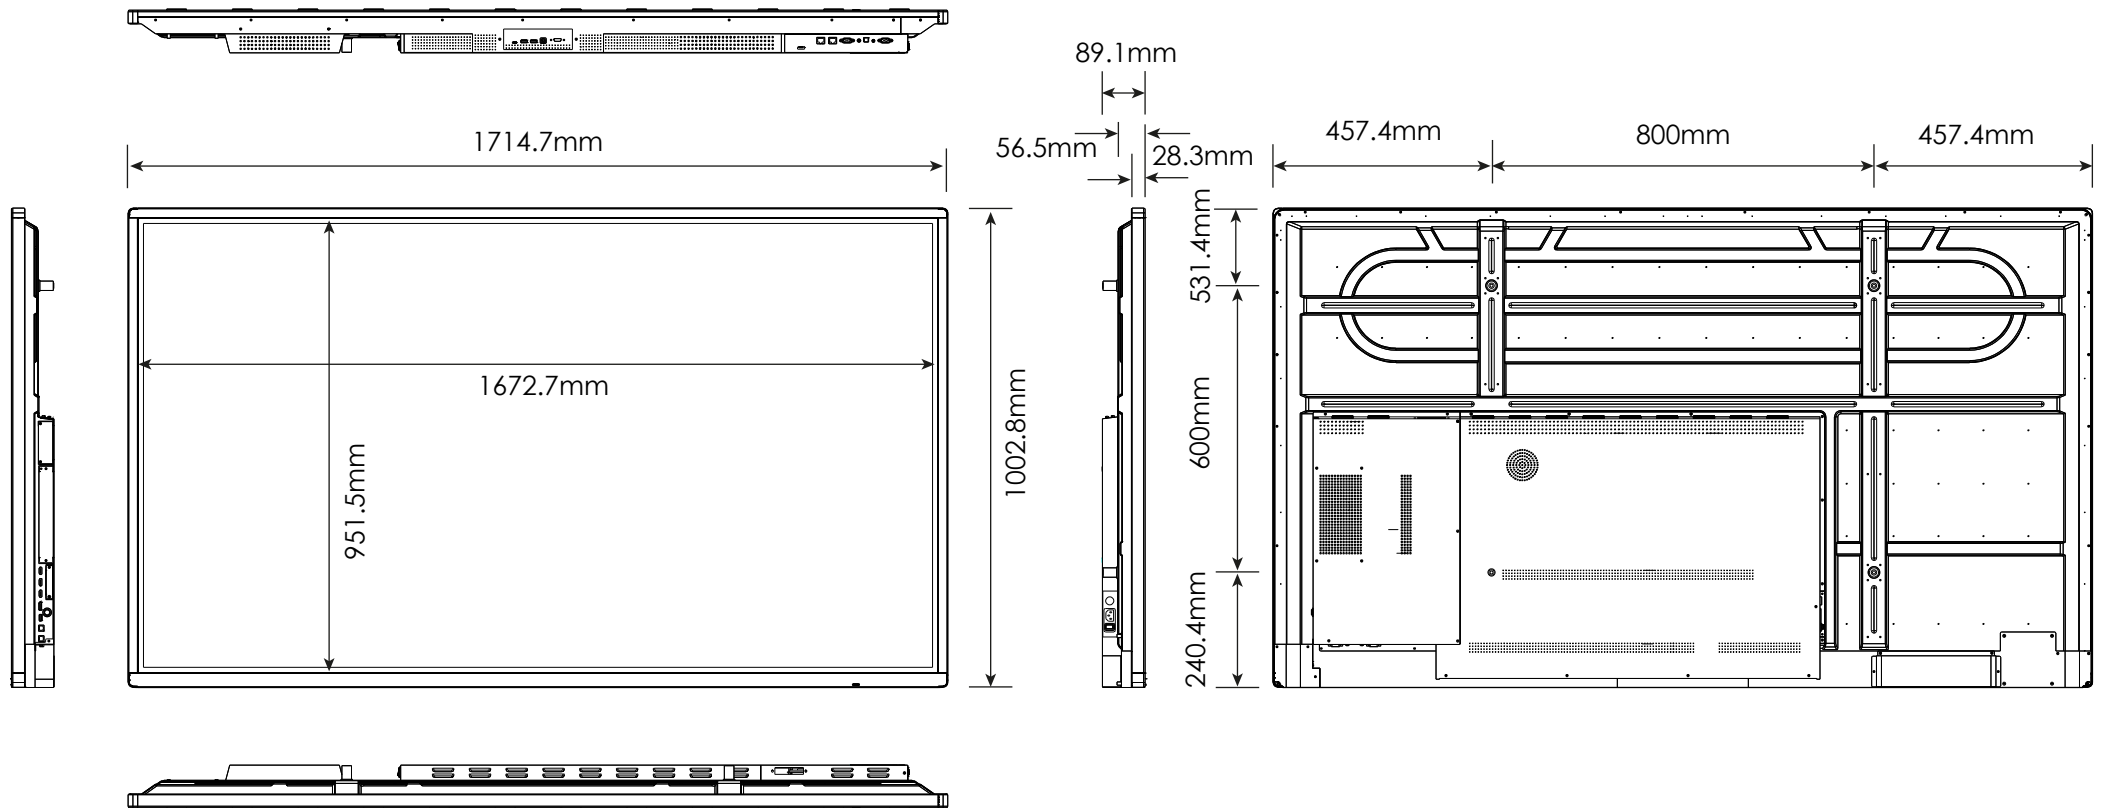

[promultis]

75inch Lightning III Touch Screen with Infrared Technology