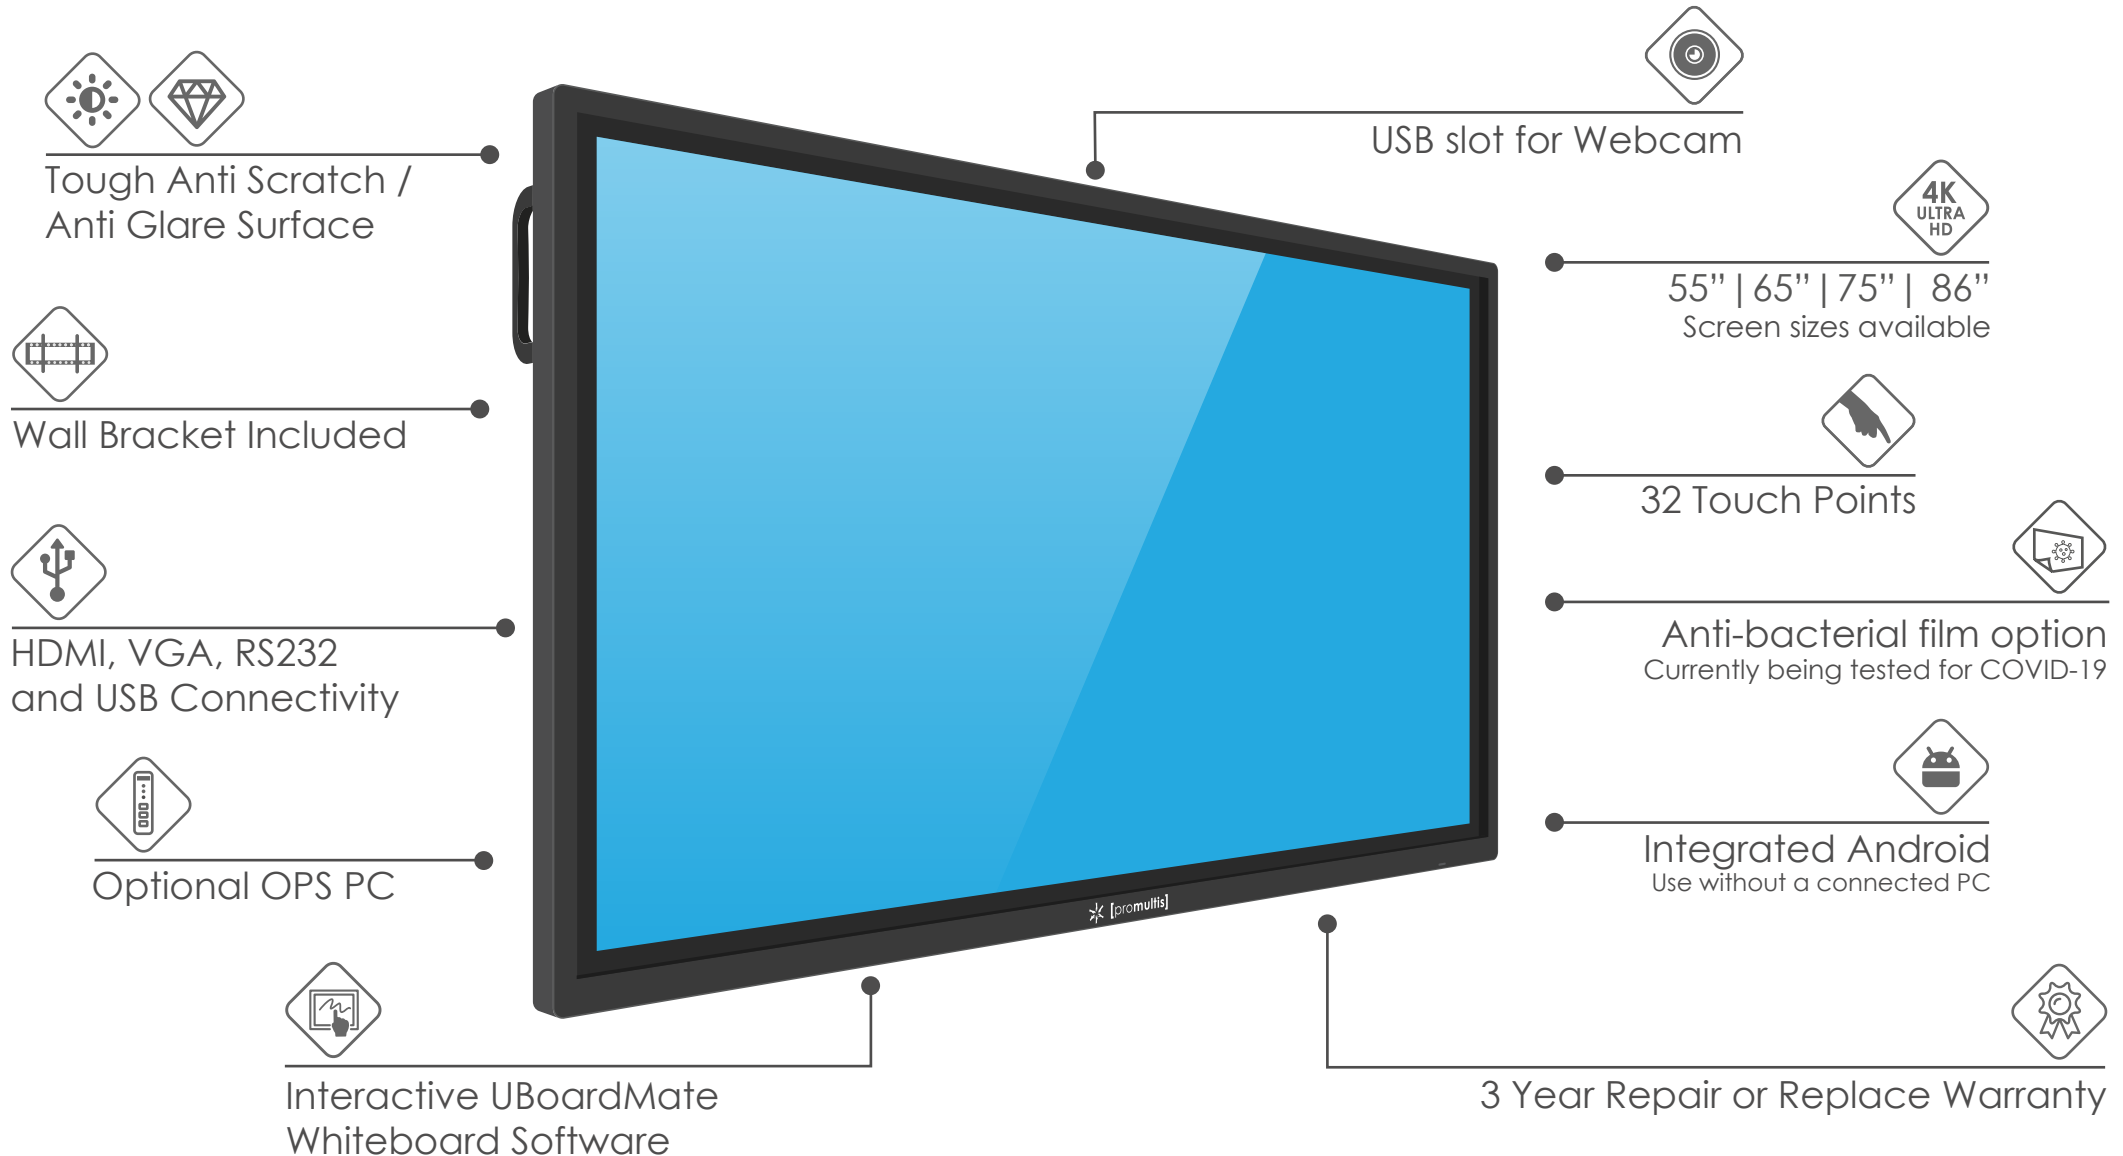

# Lightning III Touch Screen

4K Ultra High Definition (UHD) with 32 touch points. The picture quality is excellent and the touch response is superb. The screen is perfect for Business, Education and Commercial use.

**The Promultis Lightning III is a highly versatile, fast and reliable multitouch screen. With a narrow bezel and modern sleek design, this unit is extremely well equipped with the latest in multitouch infra-red technology.**

Available in sizes from 55" up to 86" and all are 4K UHD. The wall or stand mounted Lightning III screen is a very flexible and highly cost-effective solution to a multitude of needs.

Promultis Touch Screens are ideal for:

### Onscreen Menu

Onscreen menu allows you to change volume, change video input, freeze the screen, annotate, and turn off the screen. These options are also accessible from the buttons on the side of the screen.