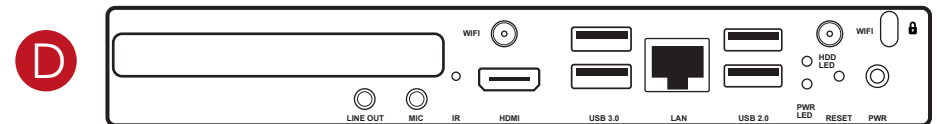

Optional PC OPS module