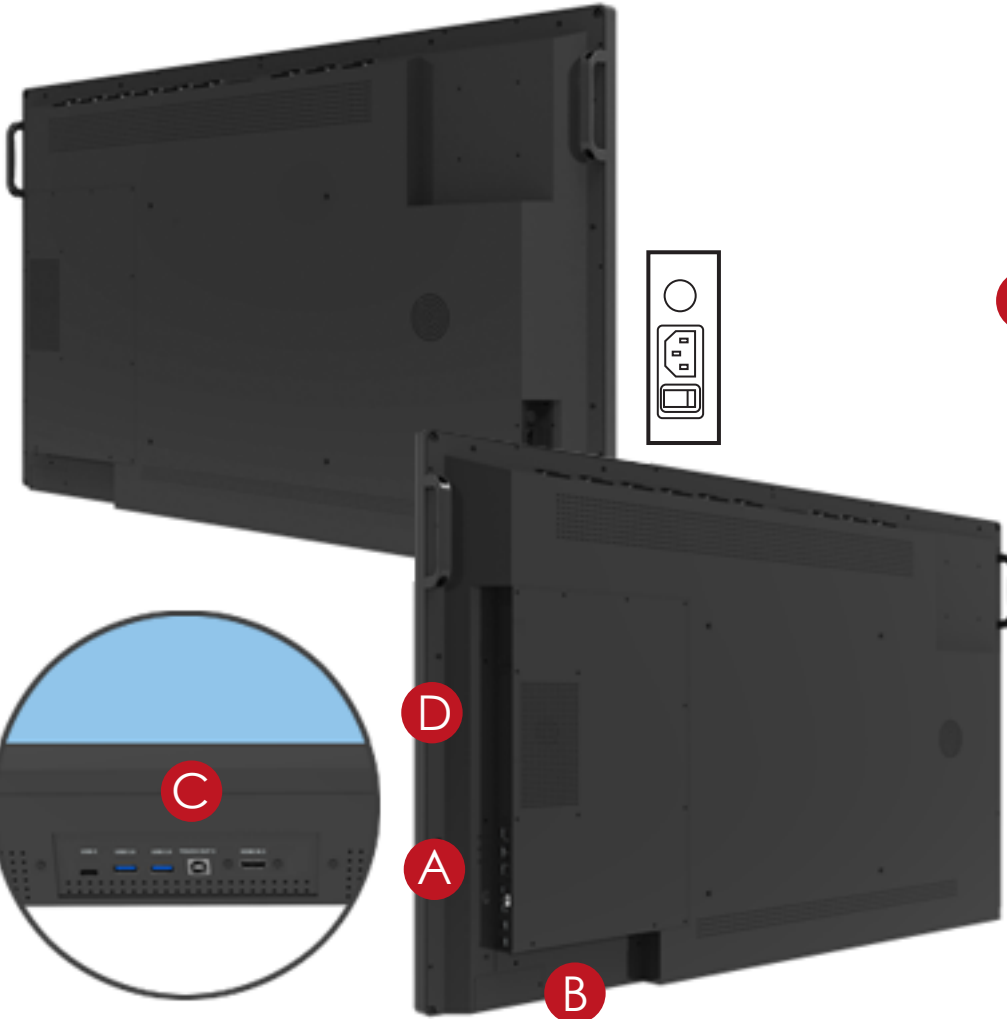

[promultis]

Lightning III Touch Screen Connectivity

USB port for webcam or camera