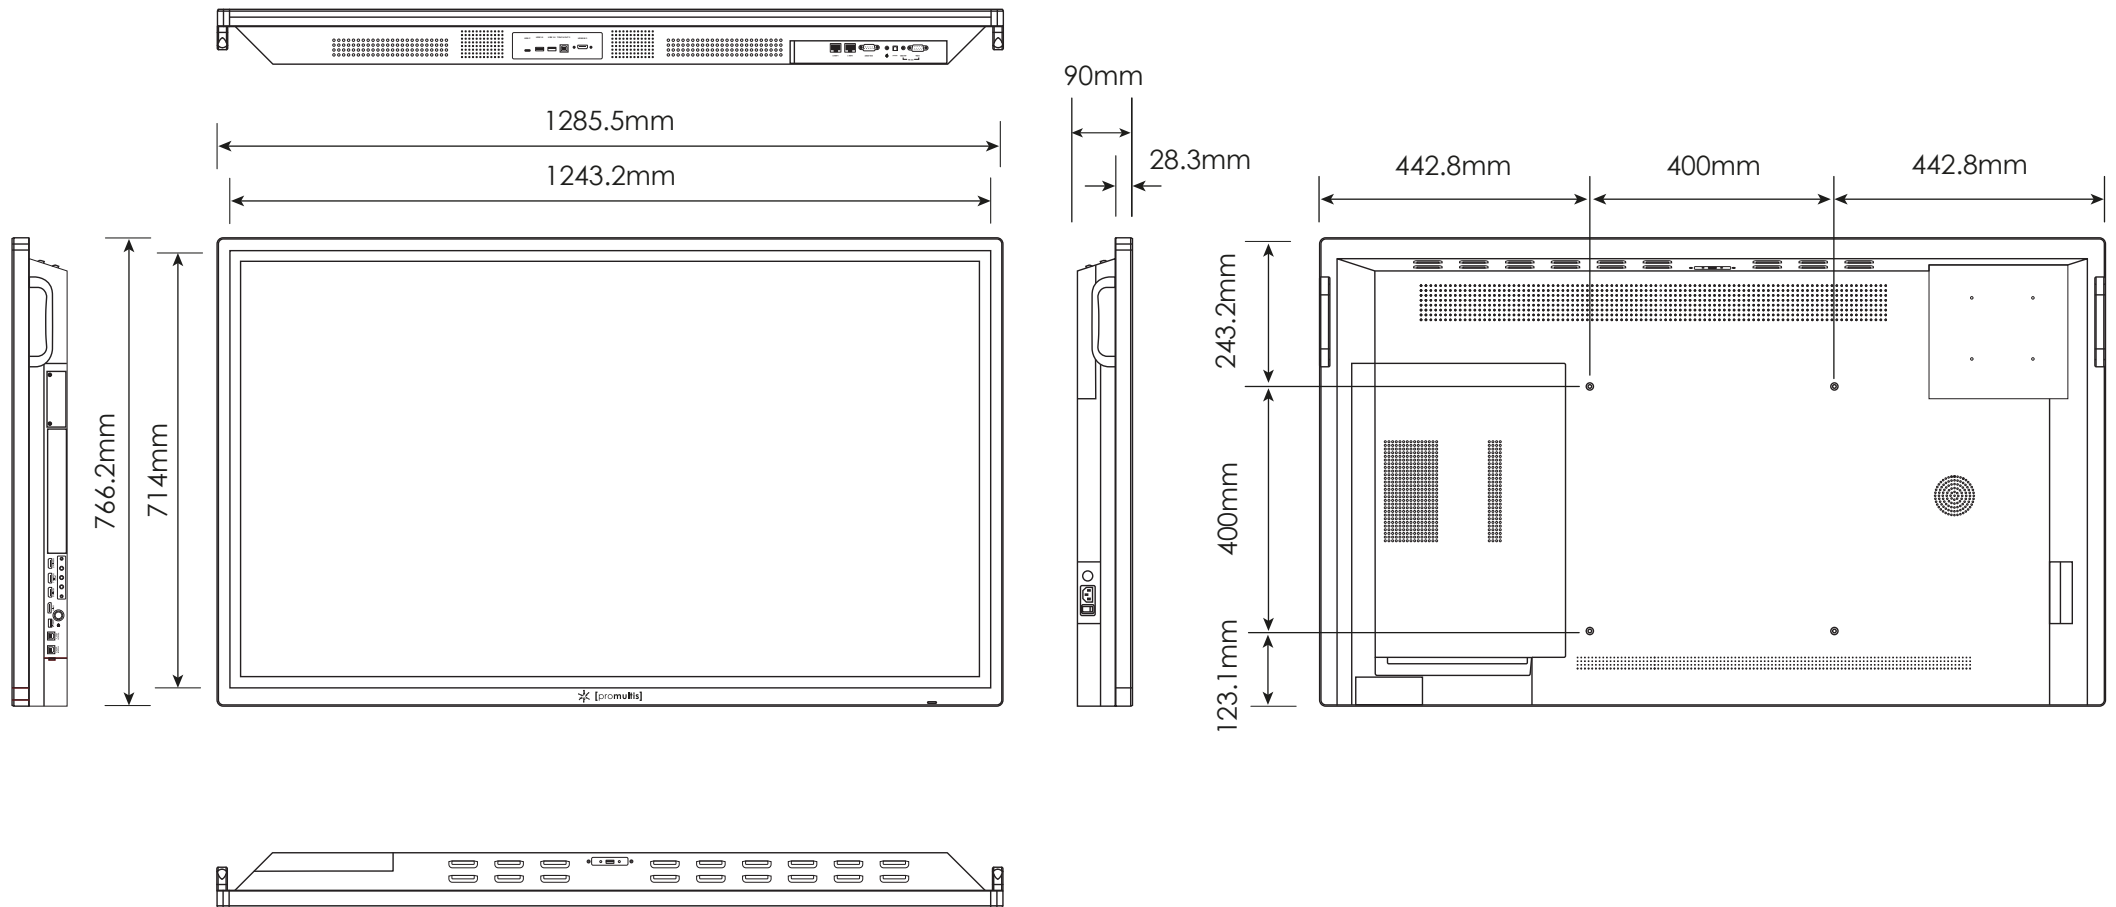

[promultis]

55inch Lightning III Touch Screen with Infrared Technology

Note: Product design specifications including dimensions are subject to change without notice and may vary from those shown.