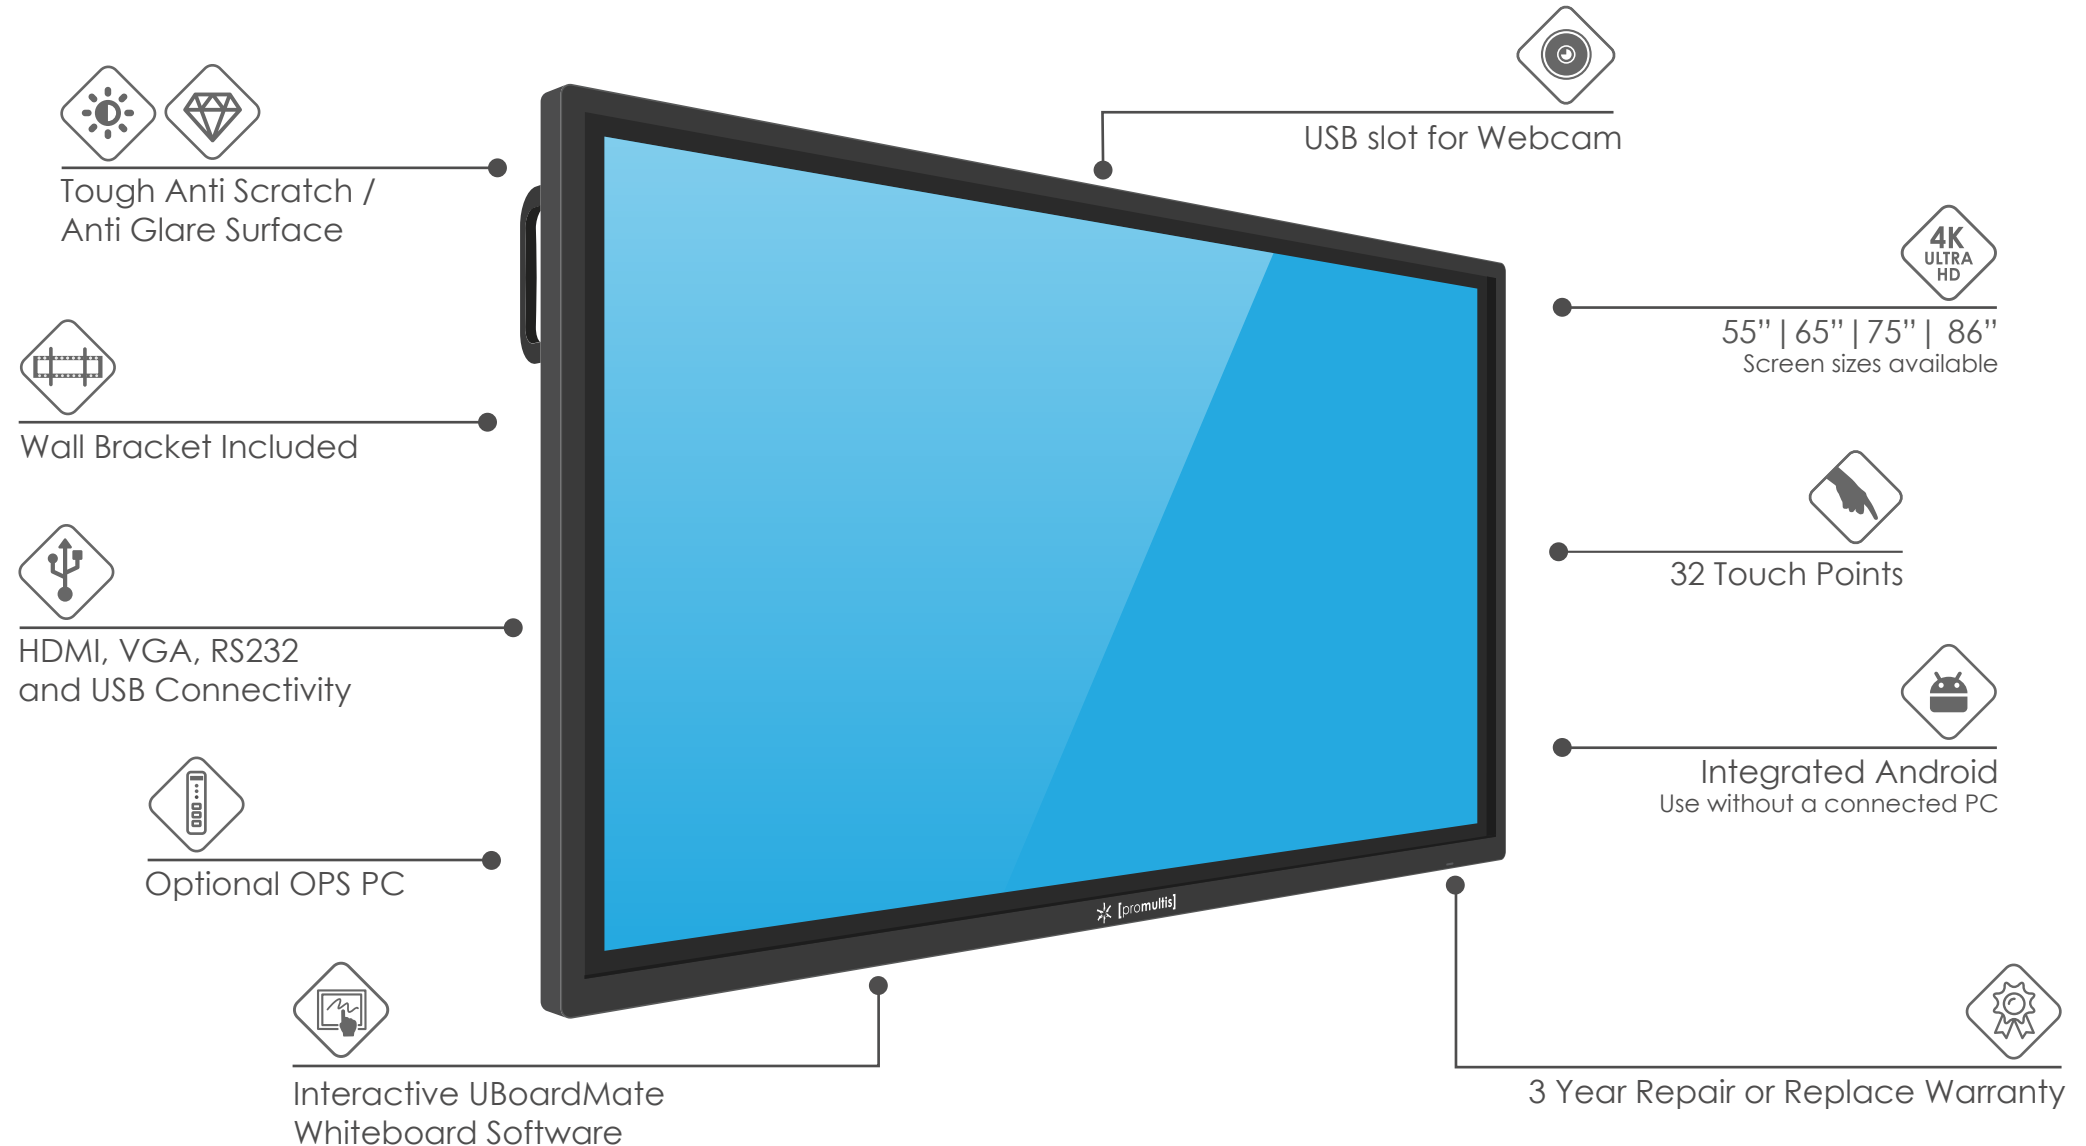

[promultis]

Lightning III Touch Screen

4K Ultra High Definition (UHD) with 32 touch points. The picture quality is excellent and the touch response is superb. The screen is perfect for Business, Education and Commercial use.

Available in sizes from 55" up to 86" and all are 4K UHD. The wall or stand mounted Lightning III screen is a very flexible and highly cost-effective solution to a multitude of needs.

Promultis Touch Screens are ideal for:

- Control rooms
- Interactive digital signage
- Education and training rooms
- Presentation environments
- Video conferencing
- Boardrooms
- Reception area

Integrated Android 8.0

Connect a usb drive to one of the usb ports on the display and upload your media directly into the built-in Android Operating System. View and manage your media assets directly from the usb drive.

Optional PC integration in rear of display

OPS PC with Intel i5 or i7 Processor and built-in A/C band WiFi Router.

USB port for camera

USB port on the top of the display for usb web camera, allowing you to use the Lightning III as a very powerful video conferencing tool and take advantage of a whole host of photo and video applications.