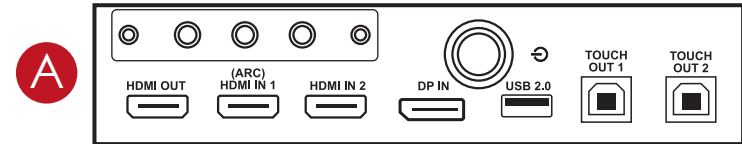

[promultis]

Lightning III Touch Screen Connectivity

USB port for webcam or camera