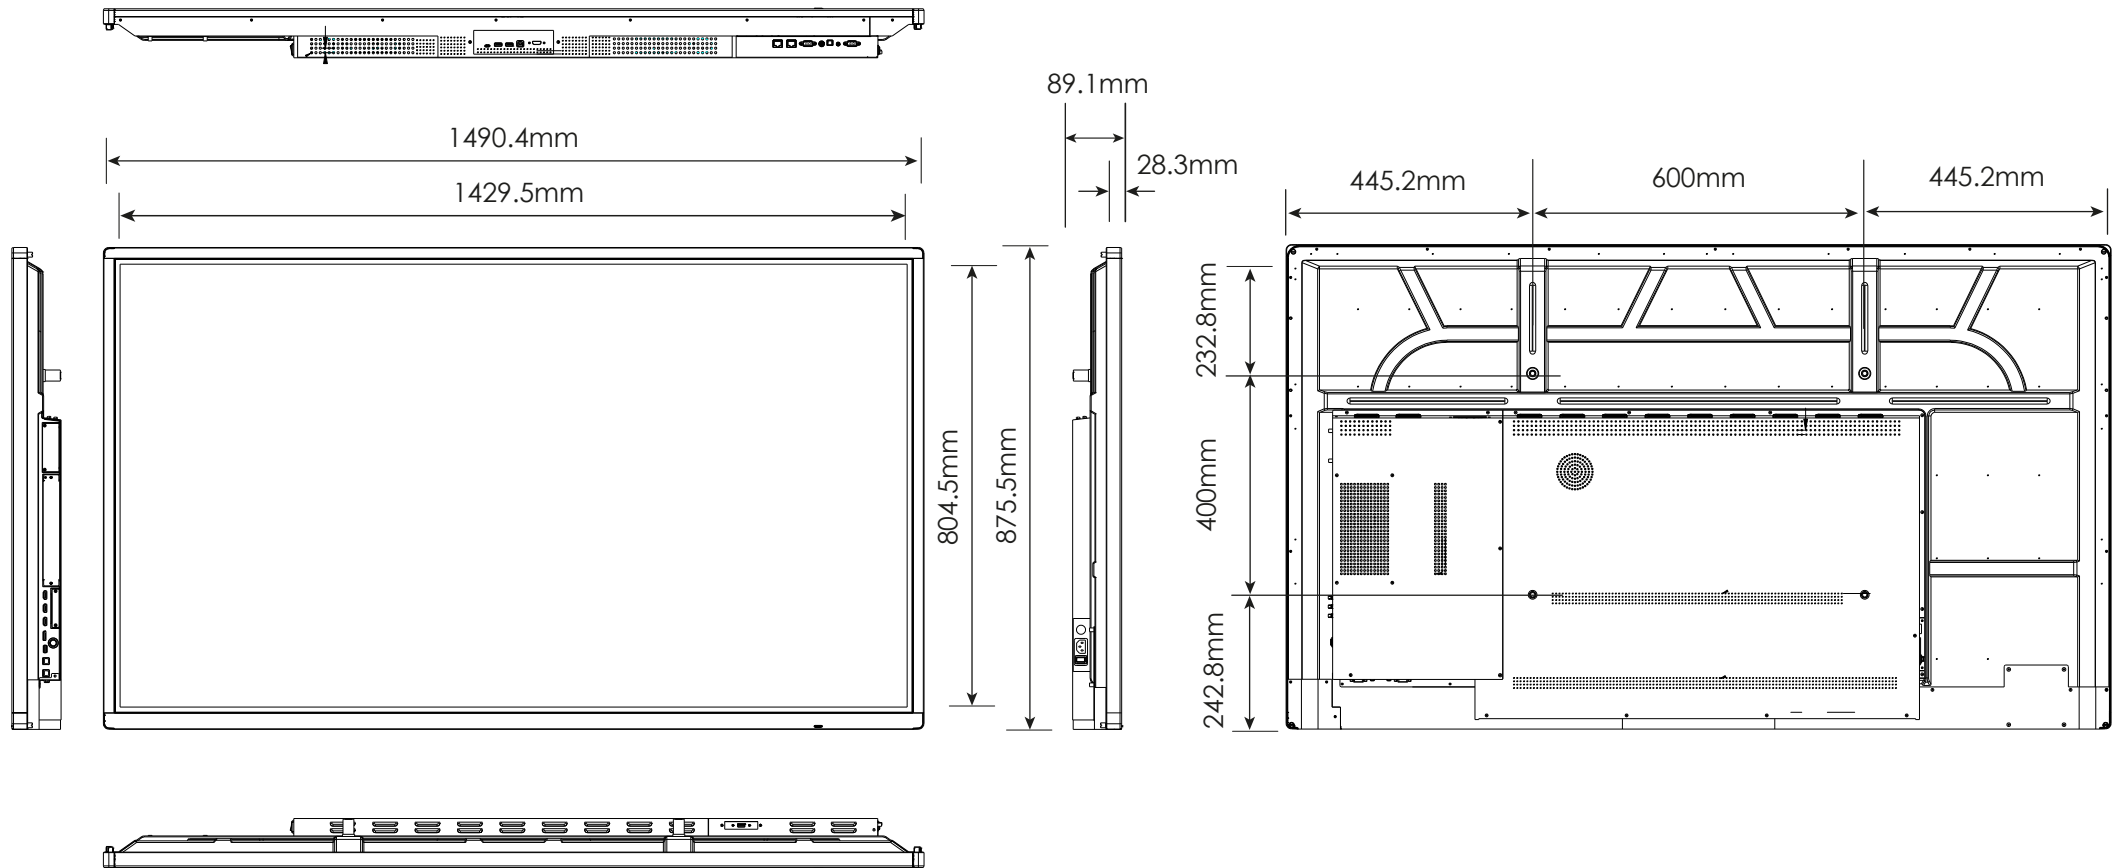

[promultis]

65inch Lightning III Touch Screen with Infrared Technology

Note: Product design specifications including dimensions are subject to change without notice and may vary from those shown.

[promultis]
MULTITOUCH SOLUTIONS

For more exciting multitouch products visit
www.promultis.info
or call +44 (0) 239 251 2794