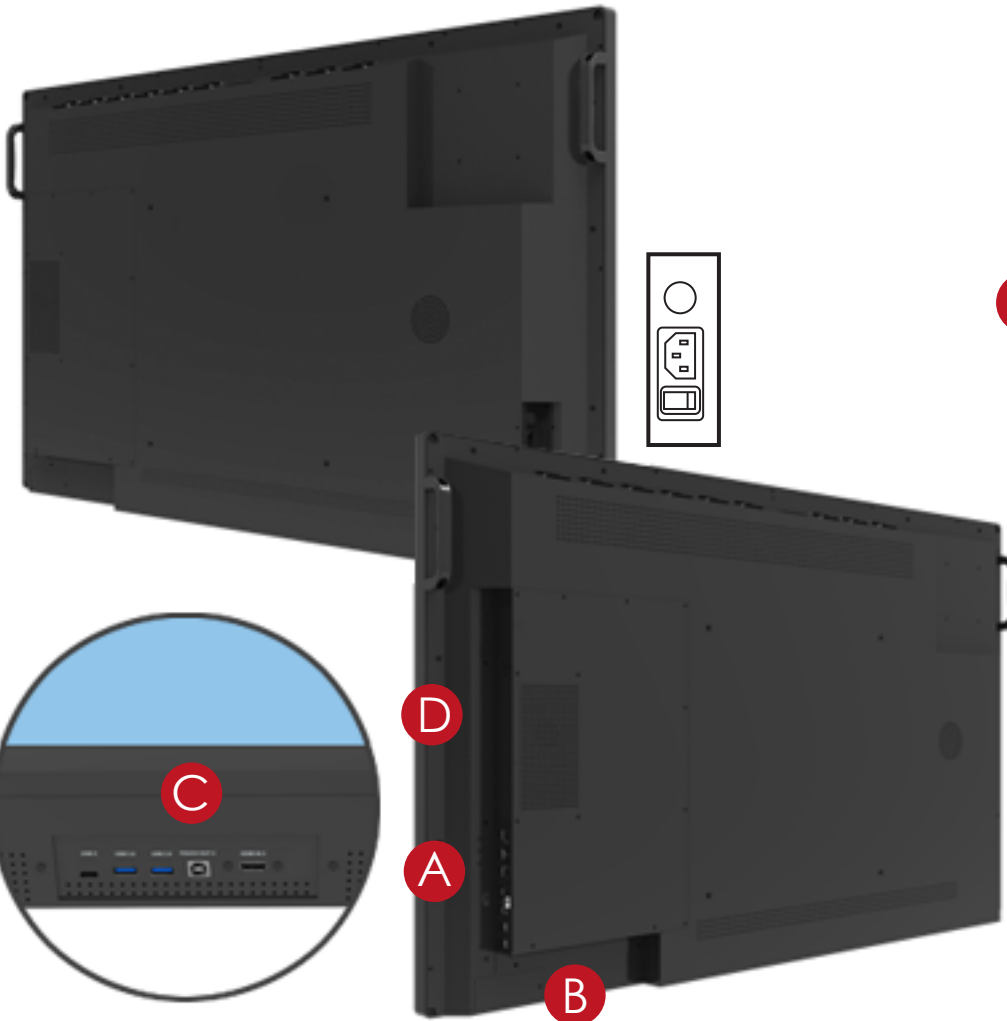

[promultis]

Lightning III Touch Screen Connectivity

USB port for webcam or camera