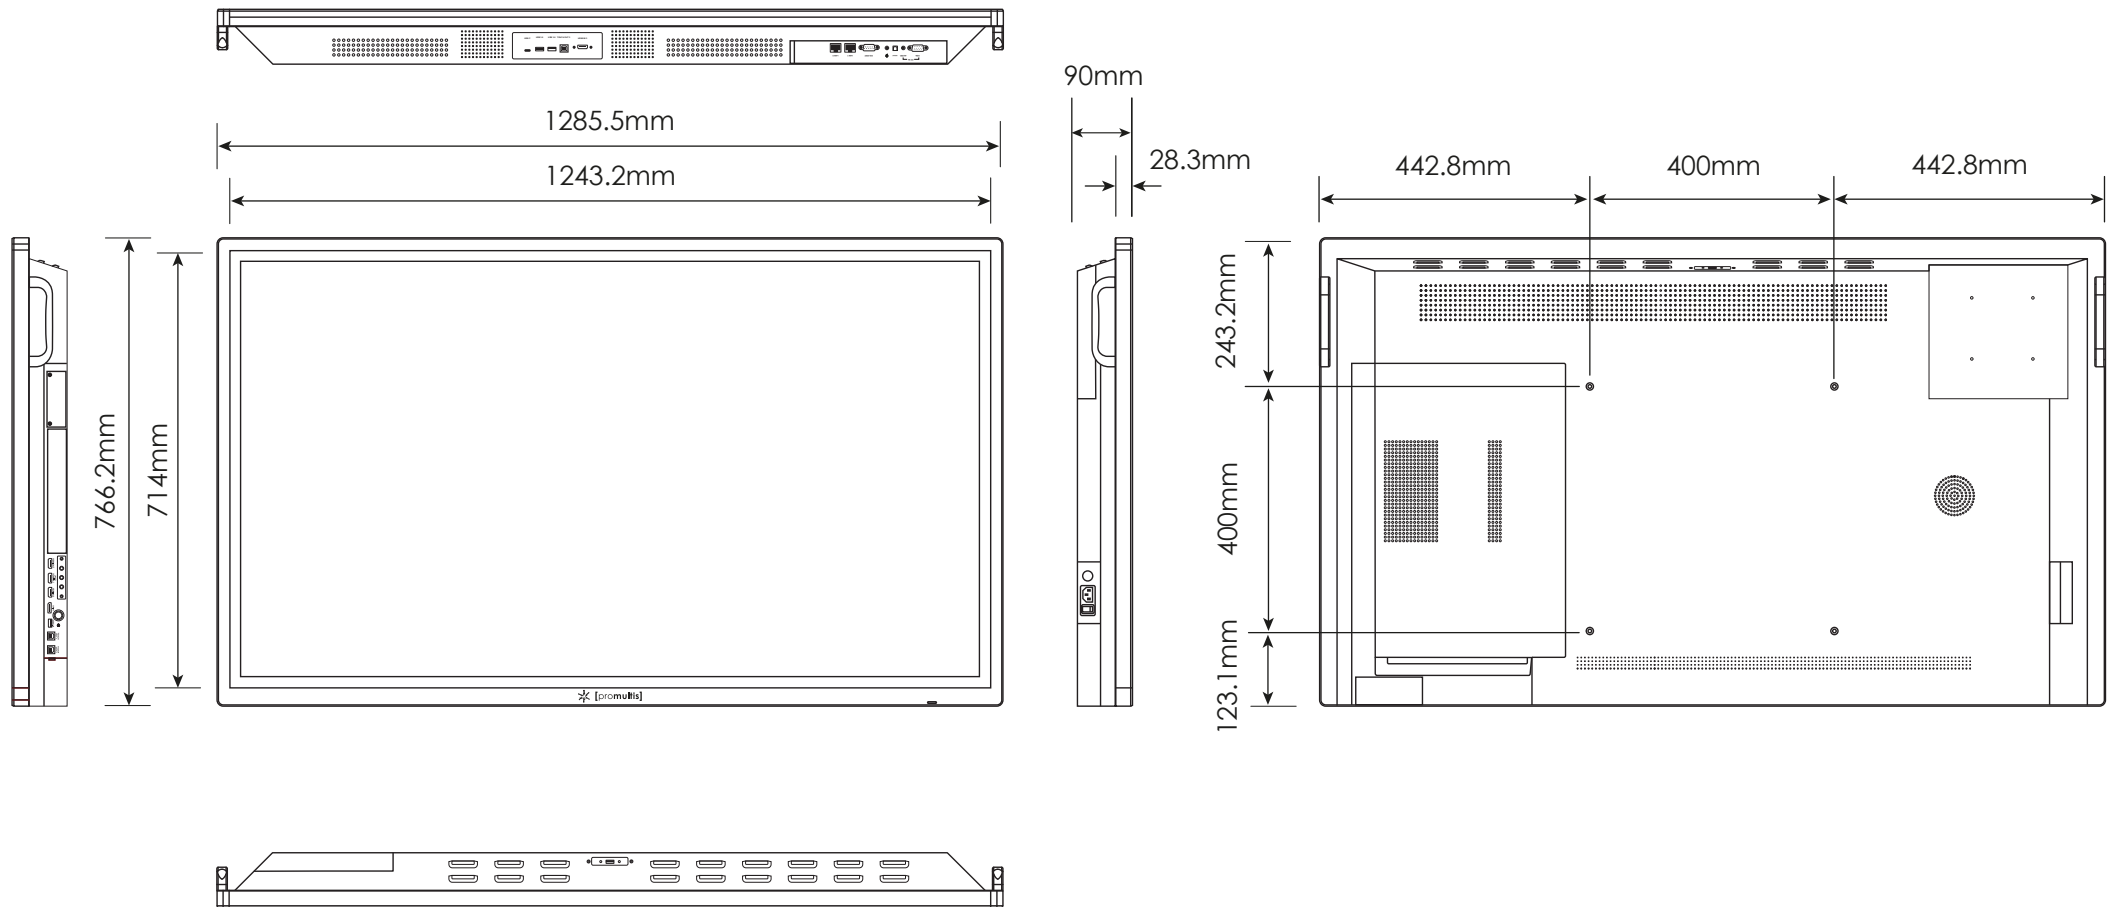

Optional PC Options	
OPERATING SYSTEM	Windows 10 / DOS
CPU	6th / 7th Generation Intel® Core™ Mobile Processor
CHIPSET	Integrated
GRAPHICS	Integrated
GRAPHICS	4 GB Up to 32 GB Dual Channel, DDR4L 2 x SO-DIMM
STORAGE	2.5" 500 GB Up to 2 TB SATA Hard Drive 128 GB Up to 256 GB M2.2242 SSD (optional)
WIRELESS DATA NETWORK	802.11 a/b/g/n/ac, Bluetooth V4.0
LAN	10/100/1000 Mbps
AUDIO	High Definition 5.1 Channel Audio
I/O PORTS	2 x USB 3.0 2 x USB 2.0 1 x HDMI (3840 x 2160 @30Hz) 1 x RJ45 LAN 2 x Audio Jack(s) (Line out/Mic in)
OPS Interface	HDMI (up to 3840 x 2160 @60Hz)
DIMENSION (mm)	180mm(L) x 119mm(W) x 30mm(H)
WEIGHT(kg)	0.9kg

Supplied Mounting Bracket			
Width	Height	Depth	Weight
960 mm	240 mm	29.4 mm	8kg

[promultis]

55inch Lightning III Touch Screen with Infrared Technology

Note: Product design specifications including dimensions are subject to change without notice and may vary from those shown.