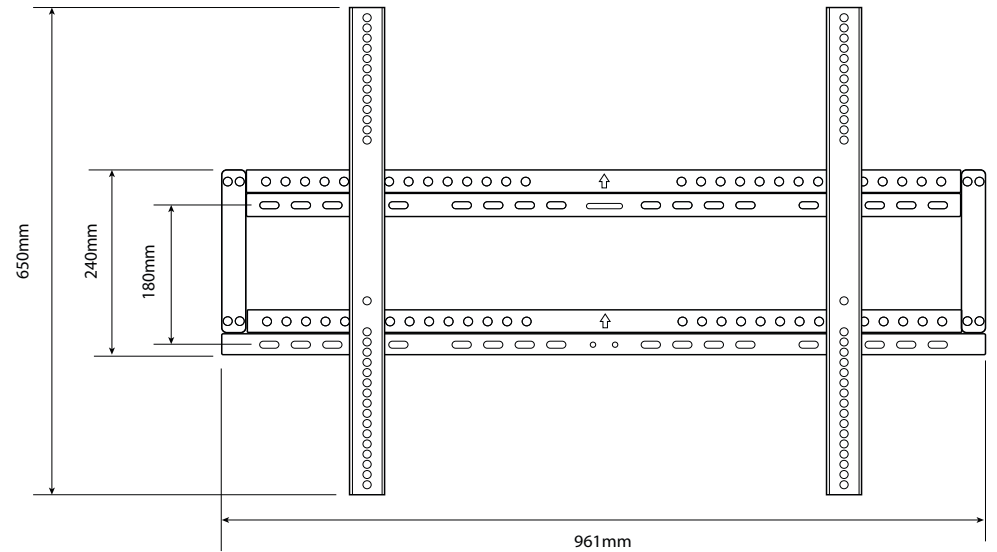

Supplied Mounting Bracket			
Width	Height	Depth	Weight
960 mm	240 mm	29.4 mm	8kg