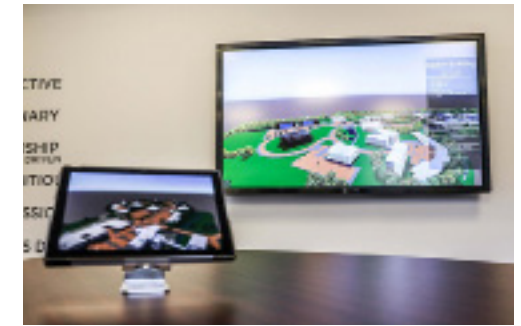

Optional Bespoke Interactive Software

Engage with customers through a fully branded, interactive application with multi-user, collaborative interface incorporating your corporate identity, images, literature, audio files, videos, web sites and social media.