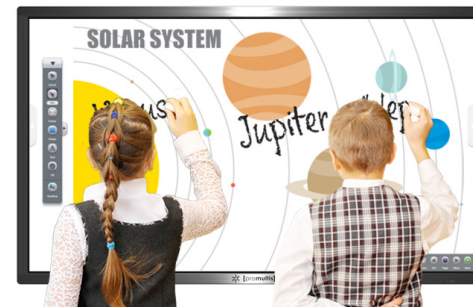

Promultis White Board Software

The Lightning III also comes with our industry renowned UboardMate interactive whiteboard software, which allows you to interact with the screen content in a multitude of fun and creative ways, perfect for education and training.

Optional Collaboration Software

Promultis software solutions help you to make presentations more interactive. Allowing your audience to connect wirelessly and contribute to your presentation and collaborate with each other from their own devices. Participants can contribute, add their own notes, capture content and save that session for review at a later date. Enhance meetings, presentations, training and teaching.