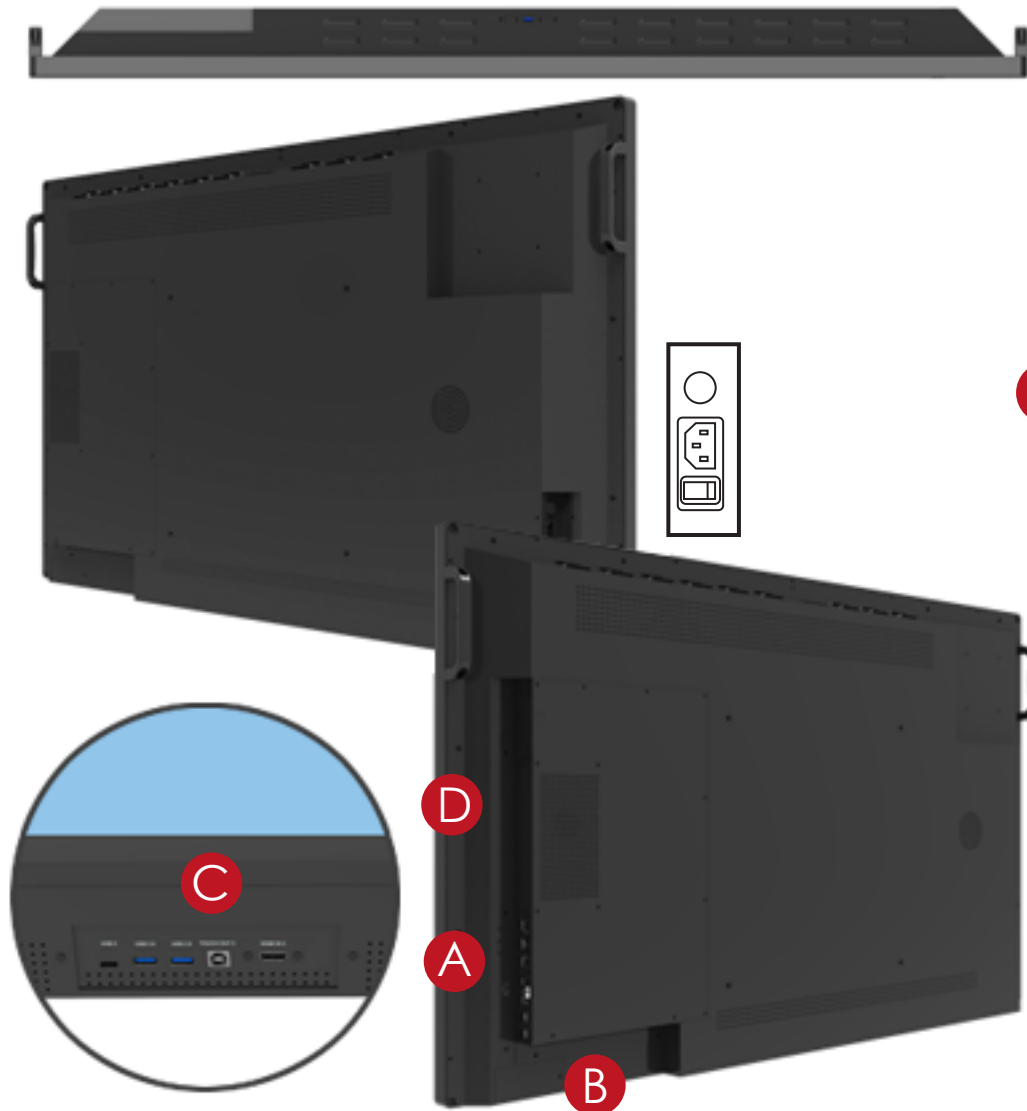

[promultis]

Lightning III Touch Screen Connectivity

USB port for webcam or camera