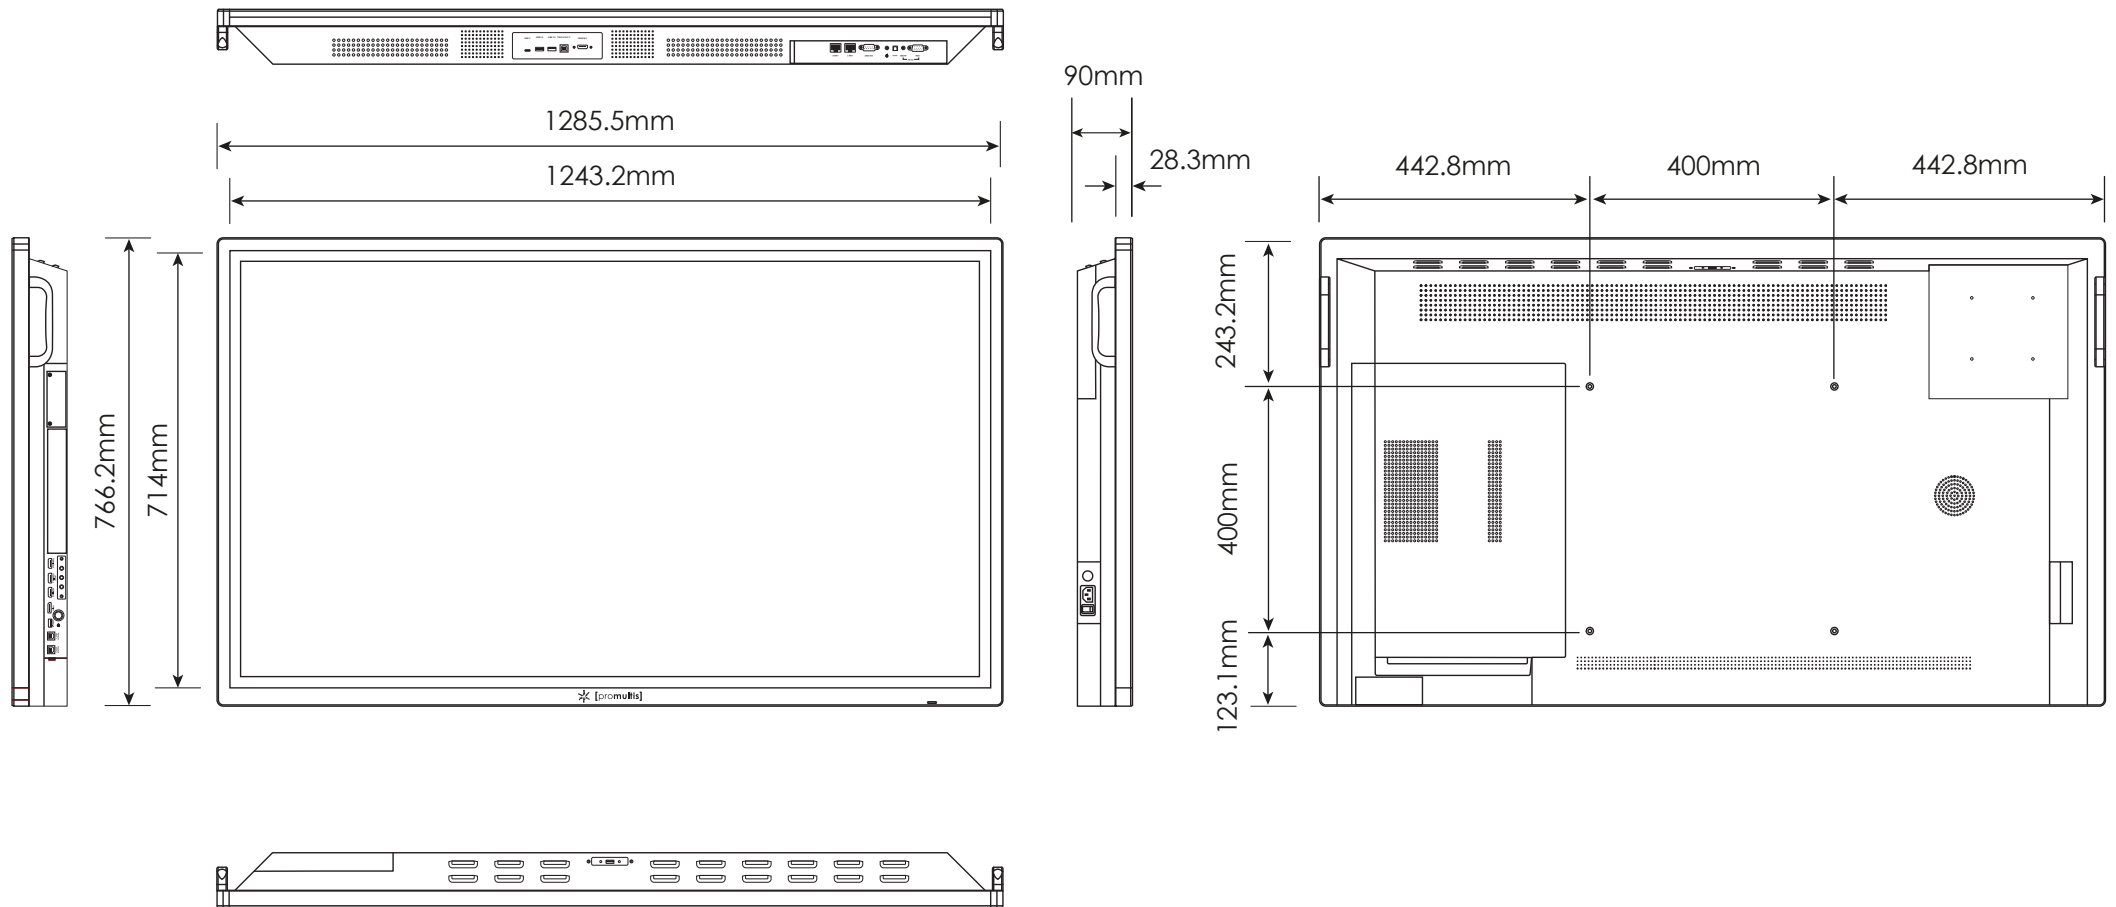

[promultis]

55inch Lightning III Touch Screen with Infrared Technology

Note: Product design specifications including dimensions are subject to change without notice and may vary from those shown.

[promultis]
MULTITOUCH SOLUTIONS

For more exciting multitouch products visit
www.promultis.info
or call +44 (0) 239 251 2794