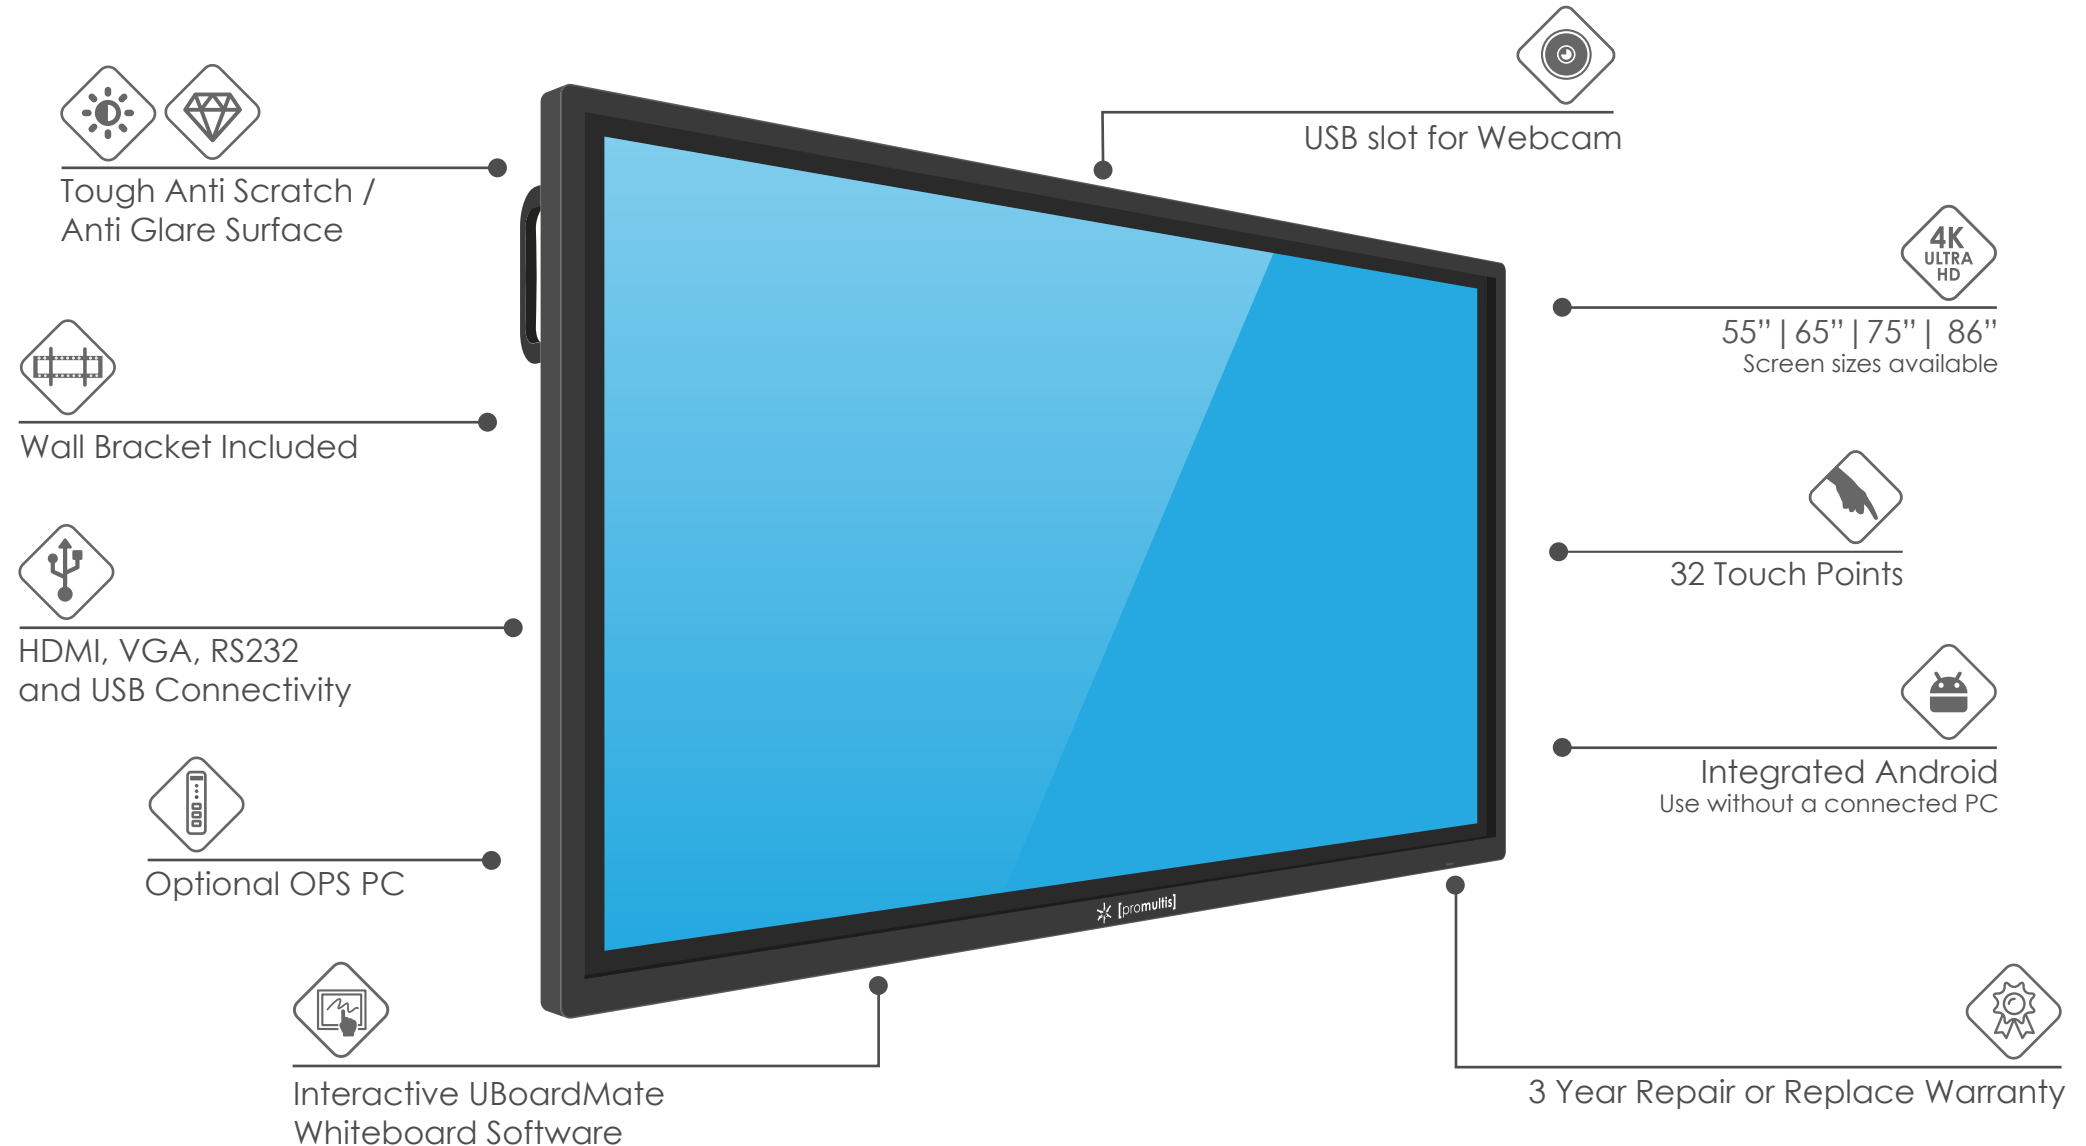

# Lightning III Touch Screen

Offering 32 touch points & 4K UHD, the picture quality is excellent and the touch response is superb. The screen is perfect for Business, Education and Commercial use.

**The Promultis Lightning III is a highly versatile, fast and reliable multitouch screen. With a narrow bezel and modern sleek design, this unit is extremely well equipped with the latest in multitouch infra-red technology.**

Available in sizes from 55" up to 86" and all are 4K UHD. The wall or stand mounted Lightning III screen is a very flexible and highly cost-effective solution to a multitude of needs.

Promultis Touch Screens are ideal for:

### Integrated Android 8.0

Connect a usb drive to one of the usb ports on the display and upload your media directly into the built-in Android Operating System. View and manage your media assets directly from the usb drive.

### Onscreen Menu

Onscreen menu allows you to change volume, change video input, freeze the screen, annotate, and turn off the screen. These options are also accessible from the buttons on the side of the screen.