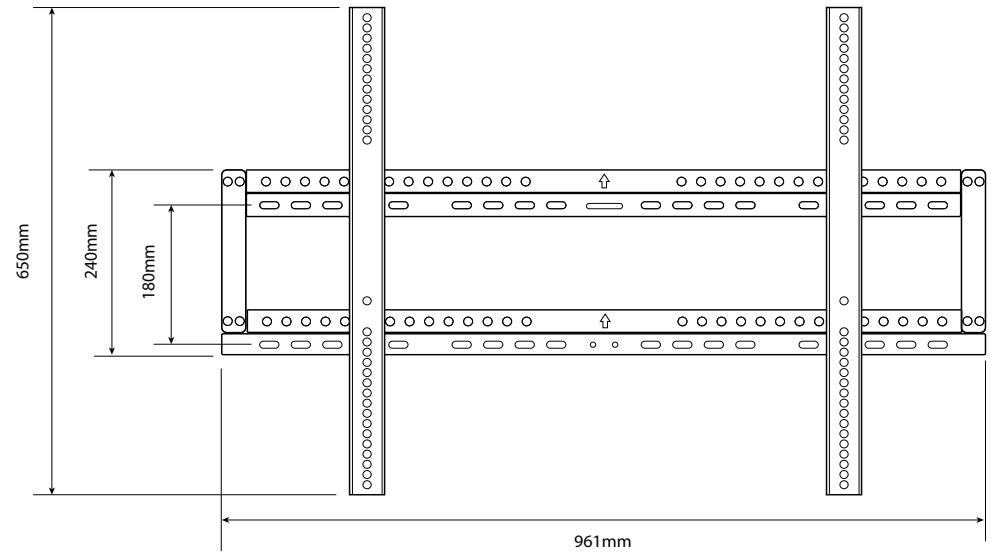

Supplied Mounting Bracket			
Width	Height	Depth	Weight
960 mm	240 mm	29.4 mm	8kg