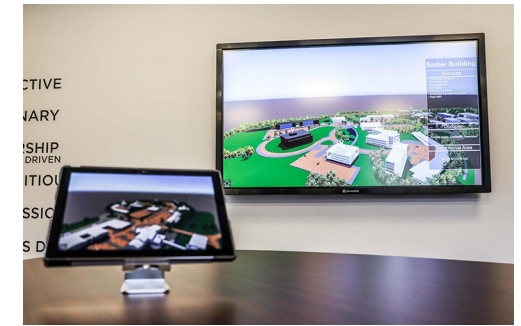

Optional Bespoke Interactive Software

Engage with customers through a fully branded, interactive application with multi-user, collaborative interface incorporating your corporate identity, images, literature, audio files, videos, web sites and social media.