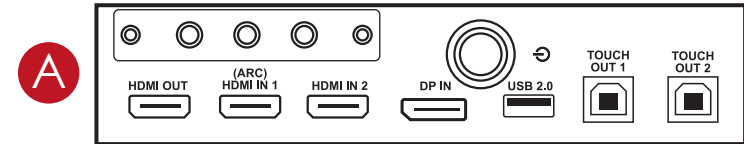

[promultis]

Lightning III Touch Screen Connectivity

USB port for webcam or camera