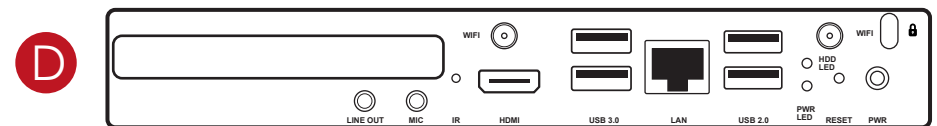

Optional PC OPS module