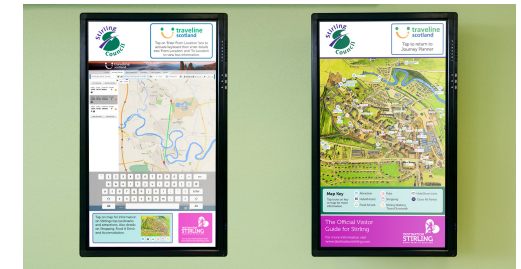

Interactive, digital signage solution developed for a city centre transport hub in Scotland featuring wayfinding, local attractions and transport timetables.