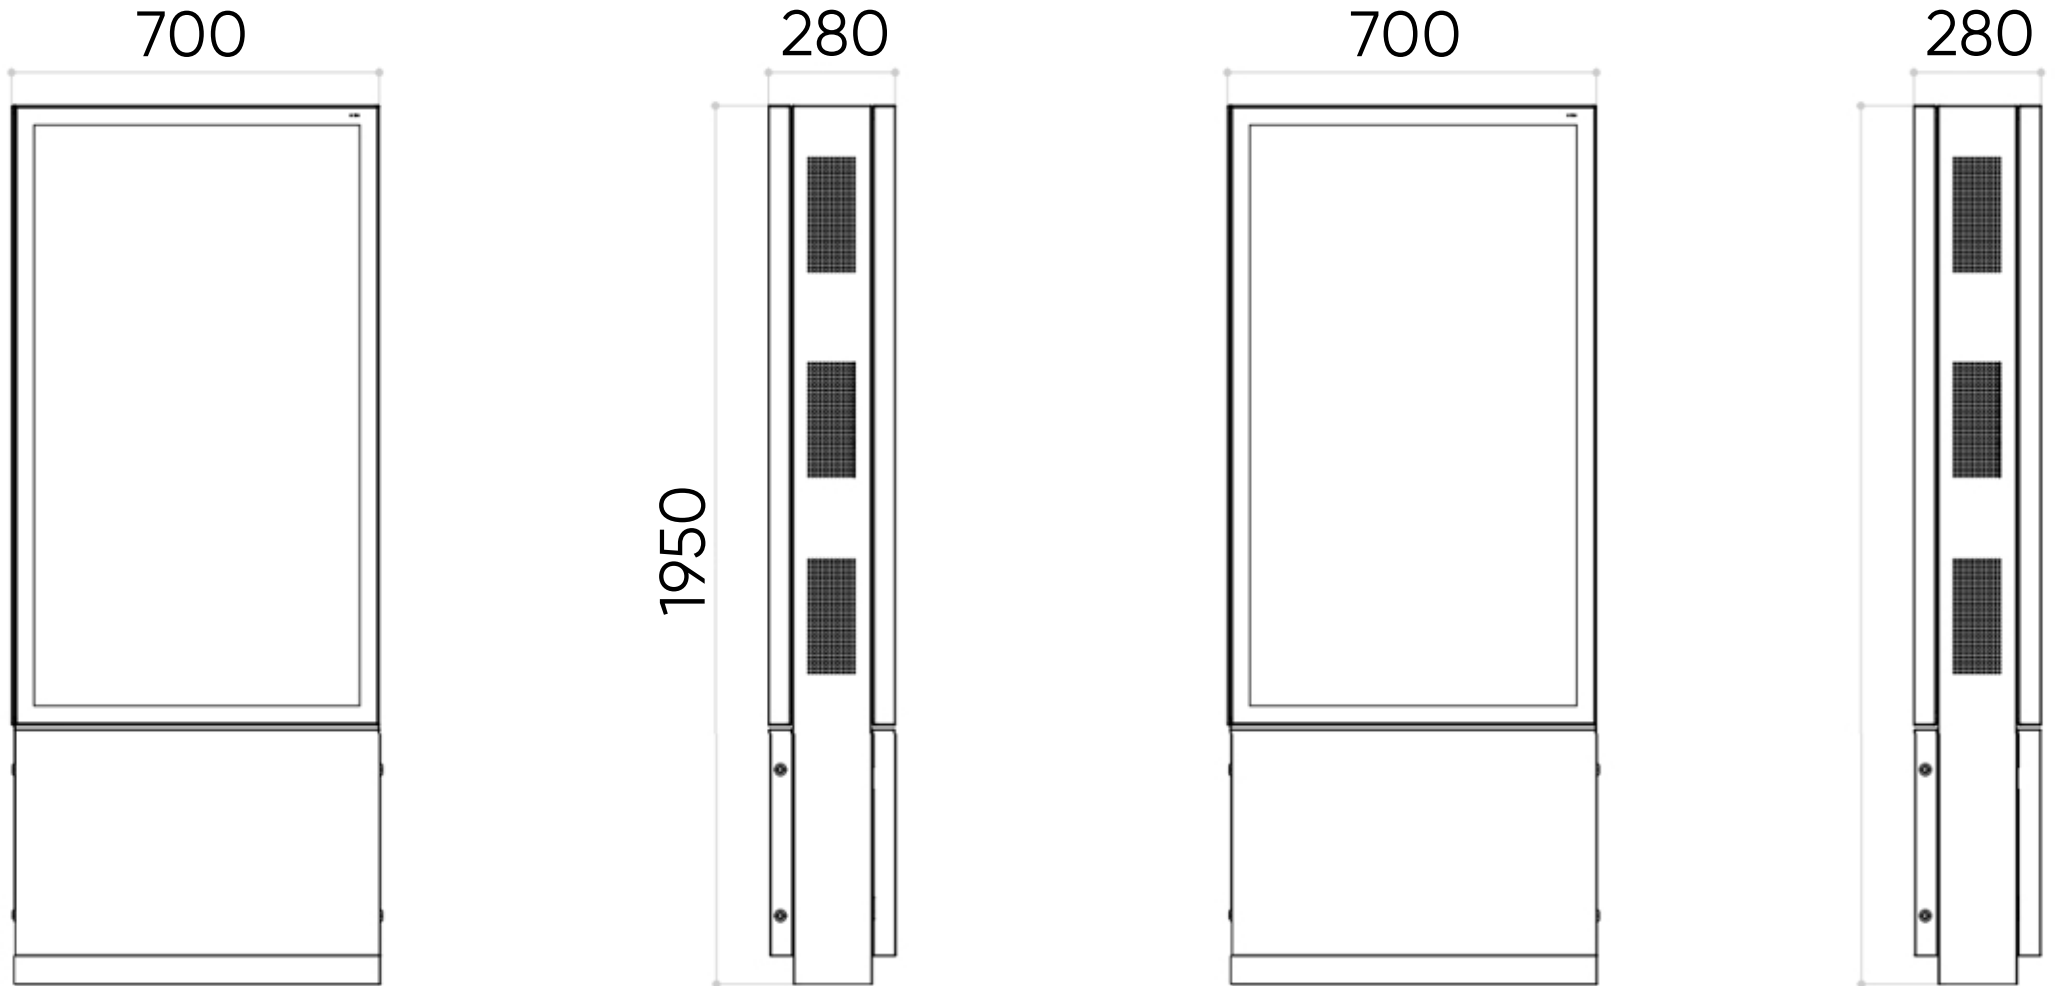

NO FANS

DOUBLE-SIDED TOTEM

	49"	55"
PANEL		
Active Display Area	1075 x 605	1210 x 680
Resolution	1920 x 1080	1920 x 1080
Brightness	4000 Nits	2500 Nits
Aspect Ratio	16:9	16:9
Backlight Adjustment	Automatic (Ambient Light Sensor)	Automatic (Ambient Light Sensor)
Viewing Angle	178 ° / 178 °	178 ° / 178 °
Backlight Configuration	Direct LED	Direct LED
Operation Life Cycle (hours)	50,000	50,000
MECHANICAL		
Dimensions (W x H x D)	700 x 1950 x 280 mm	777 x 2000 x 280
Net Weight	TBD	TBD
Enclosure Material	Aluminium	Galvanised Steel & Aluminium
Finishing	Zinc Powder Coating + Fine Grain Powder Coating	Zinc Powder Coating + Fine Grain Powder Coating
Colour	Black (Ral 9005)	Black (Ral 9005)
Glass	Tempered Glass	AG Coated Tempered Glass
MEDIA		
HDMI in	x2	x1
POWER		
AC Input	110 / 220 VAC, 50 to 60 Hz	220 VAC, 50/60 Hz
Power Consumption	490W	620W (Max)
Leakage Protection	-	-
Lightning Protection Grade	-	-
ENVIRONMENTAL		
IP Rating	IP66	IP66
Operating Environment	Fully Outdoor	Fully Outdoor
Operating Temperature	-20 °C ~ 45 °C	-20 °C ~ 50 °C
Operating Humidity	5% ~ 98%	5% ~ 98%
Operating Altitude	≤2000m	≤2000m

[promultis]

Lucient Dual Outdoor Totem (49")

[promultis]

Lucient Dual Outdoor Totem (55")