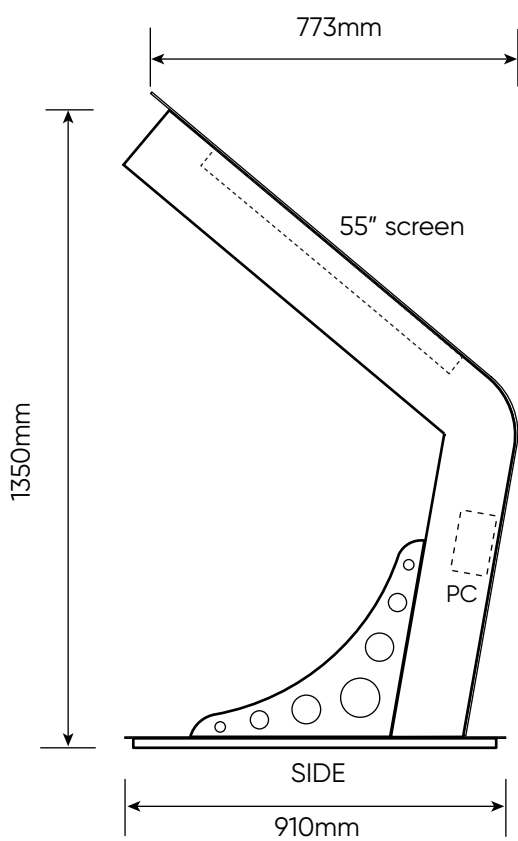

[promultis]

Contour Kiosk with 55" Screen

[promultis]
MULTITOUCH SOLUTIONS

Made in Britain

For more exciting multitouch products visit
www.promultis.info
or call +44 (0) 239 251 2794