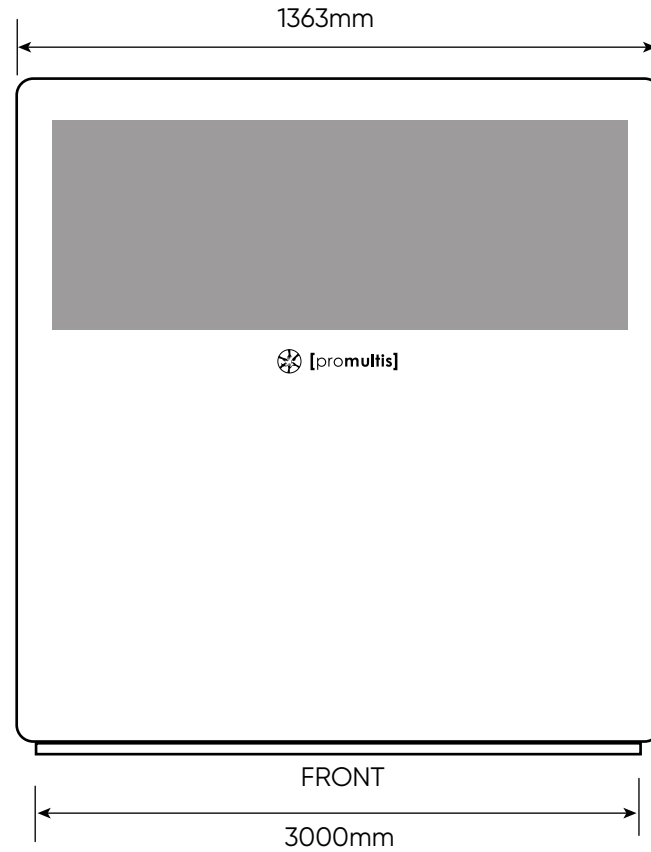

[promultis]

Contour Kiosk with 55" Screen

[promultis]
MULTITOUCH SOLUTIONS

Made in Britain

For more exciting multitouch products visit
www.promultis.info
or call +44 (0) 239 251 2794