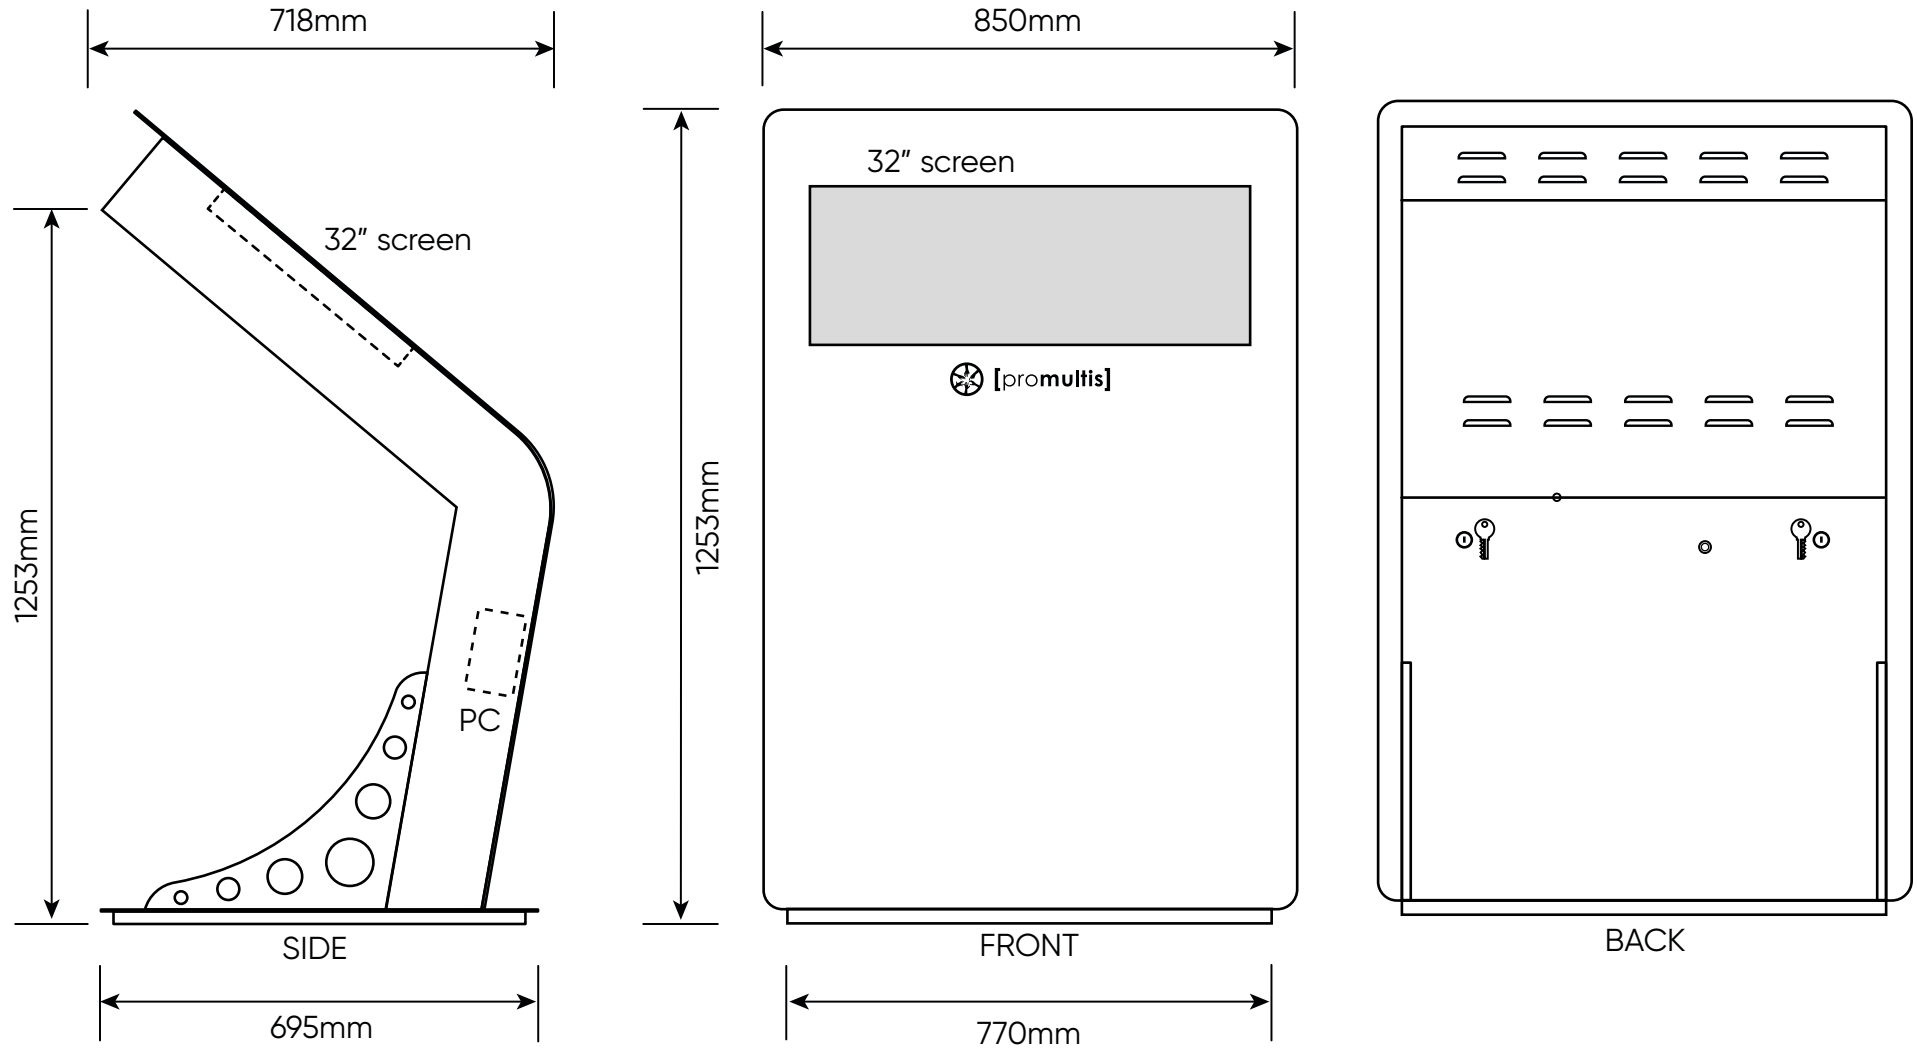

[promultis]

Contour Kiosk with 32" Screen

[promultis]
MULTITOUCH SOLUTIONS

Made in Britain

For more exciting multitouch products visit
www.promultis.info
or call +44 (0) 239 251 2794