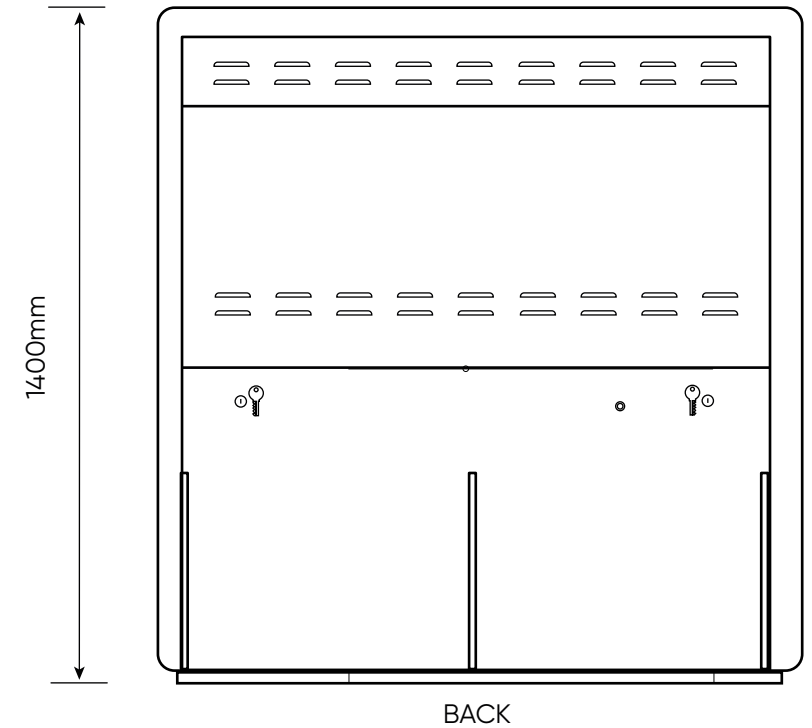

[promultis]

Contour Kiosk with 55" Screen

[promultis]
MULTITOUCH SOLUTIONS

Made in Britain

For more exciting multitouch products visit
www.promultis.info
or call +44 (0) 239 251 2794