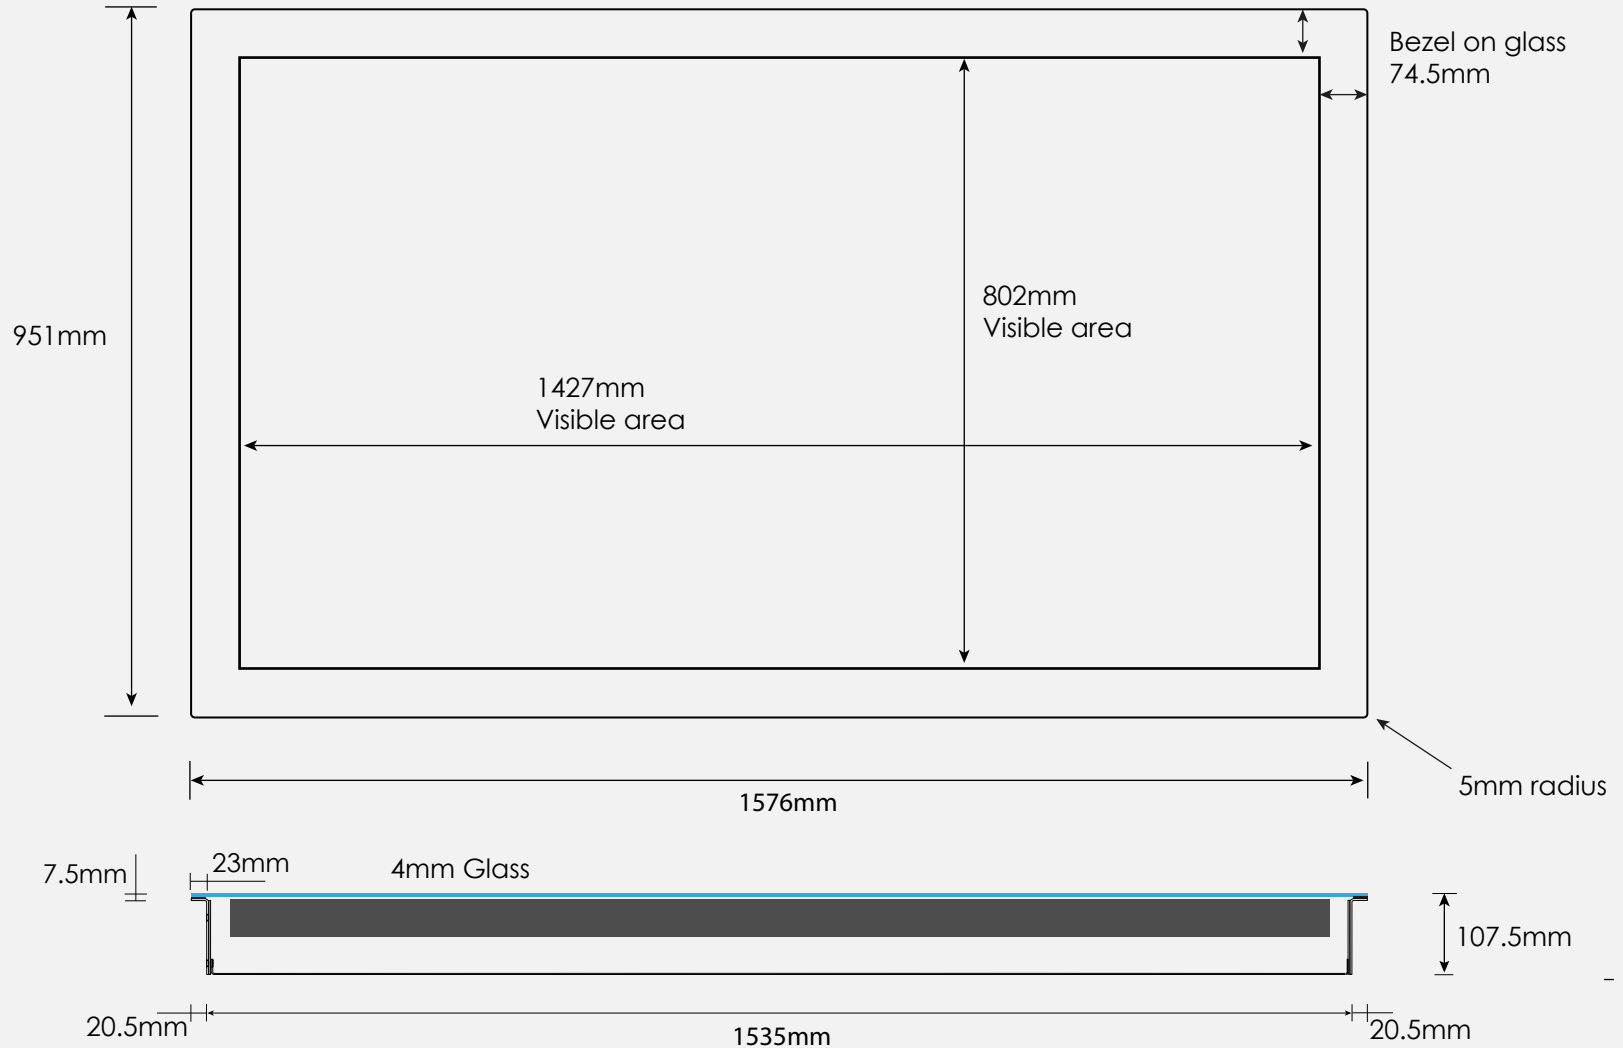

PERFORMANCE	
Substrate thickness	Up to 6mm
Touch response	5 milliseconds
Calibration	Available using control panel: no drift
POWER CONSUMPTION	
Average power consumption (P)	USB powered @ 5V
	Peak consumption: 410 mA
	Operation consumption: 370mA
RELIABILITY	
Operating temperature range	-20°C to 70°C
Operating humidity range	0% to 96%
Life time expectancy	Unlimited
Controller life time expectancy	1 million hours

[promultis]

Insert with 43" interactive area

[promultis]

Insert with 48" interactive area

[promultis]

Insert with 49" interactive area

[promultis]

Insert with 55" interactive area

[promultis]

Insert with 65" interactive area

[promultis]

Insert with 75" interactive area

[promultis]

Insert with 84" interactive area