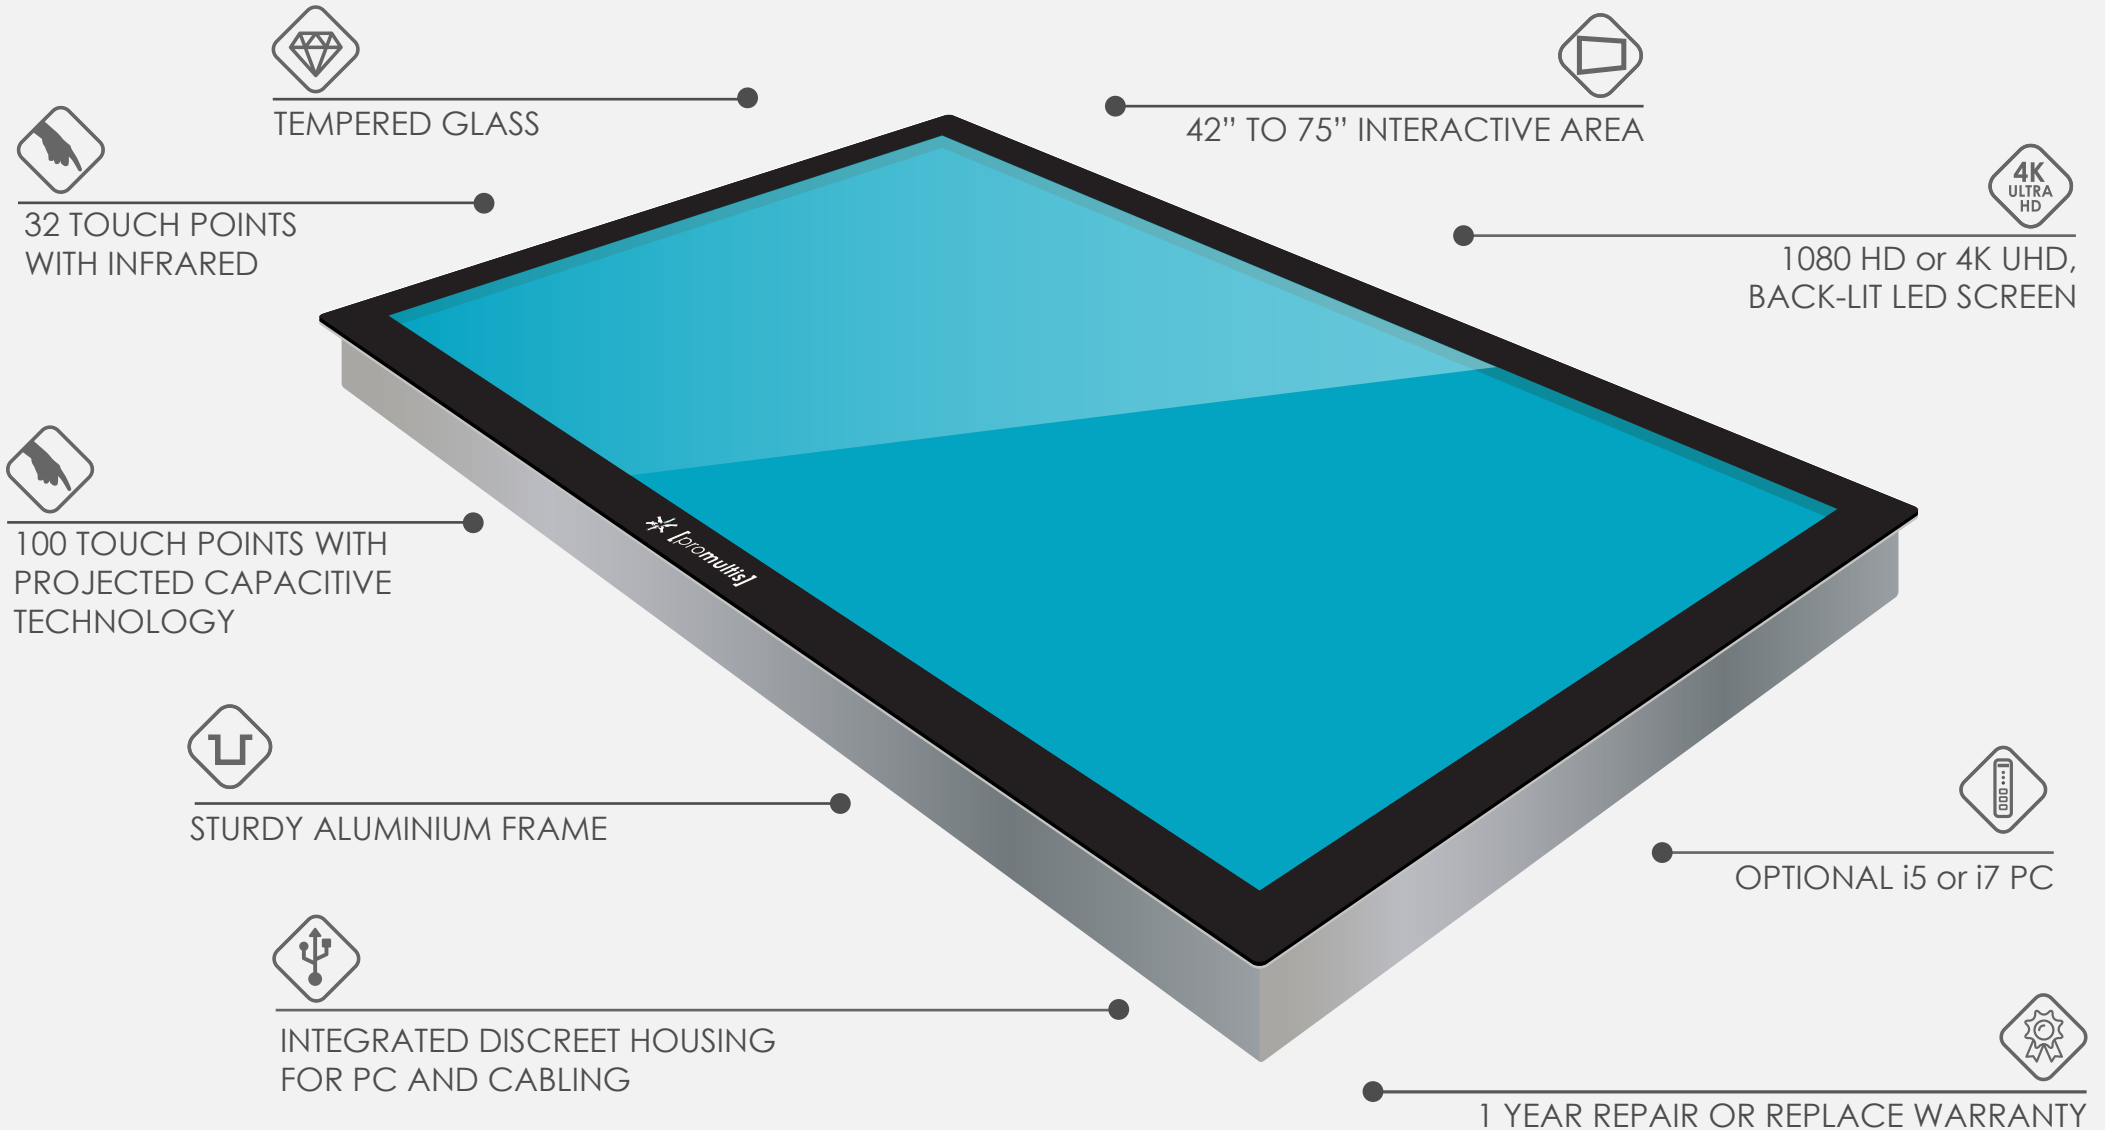

[promultis]

Insert

Pre-packaged multitouch solution that can be incorporated into your own designed facility, be it a table, cabinet or vertical installation.

[promultis]
MULTITOUCH SOLUTIONS

For more exciting multitouch products visit
www.promultis.info
or call +44 (0) 239 251 2794