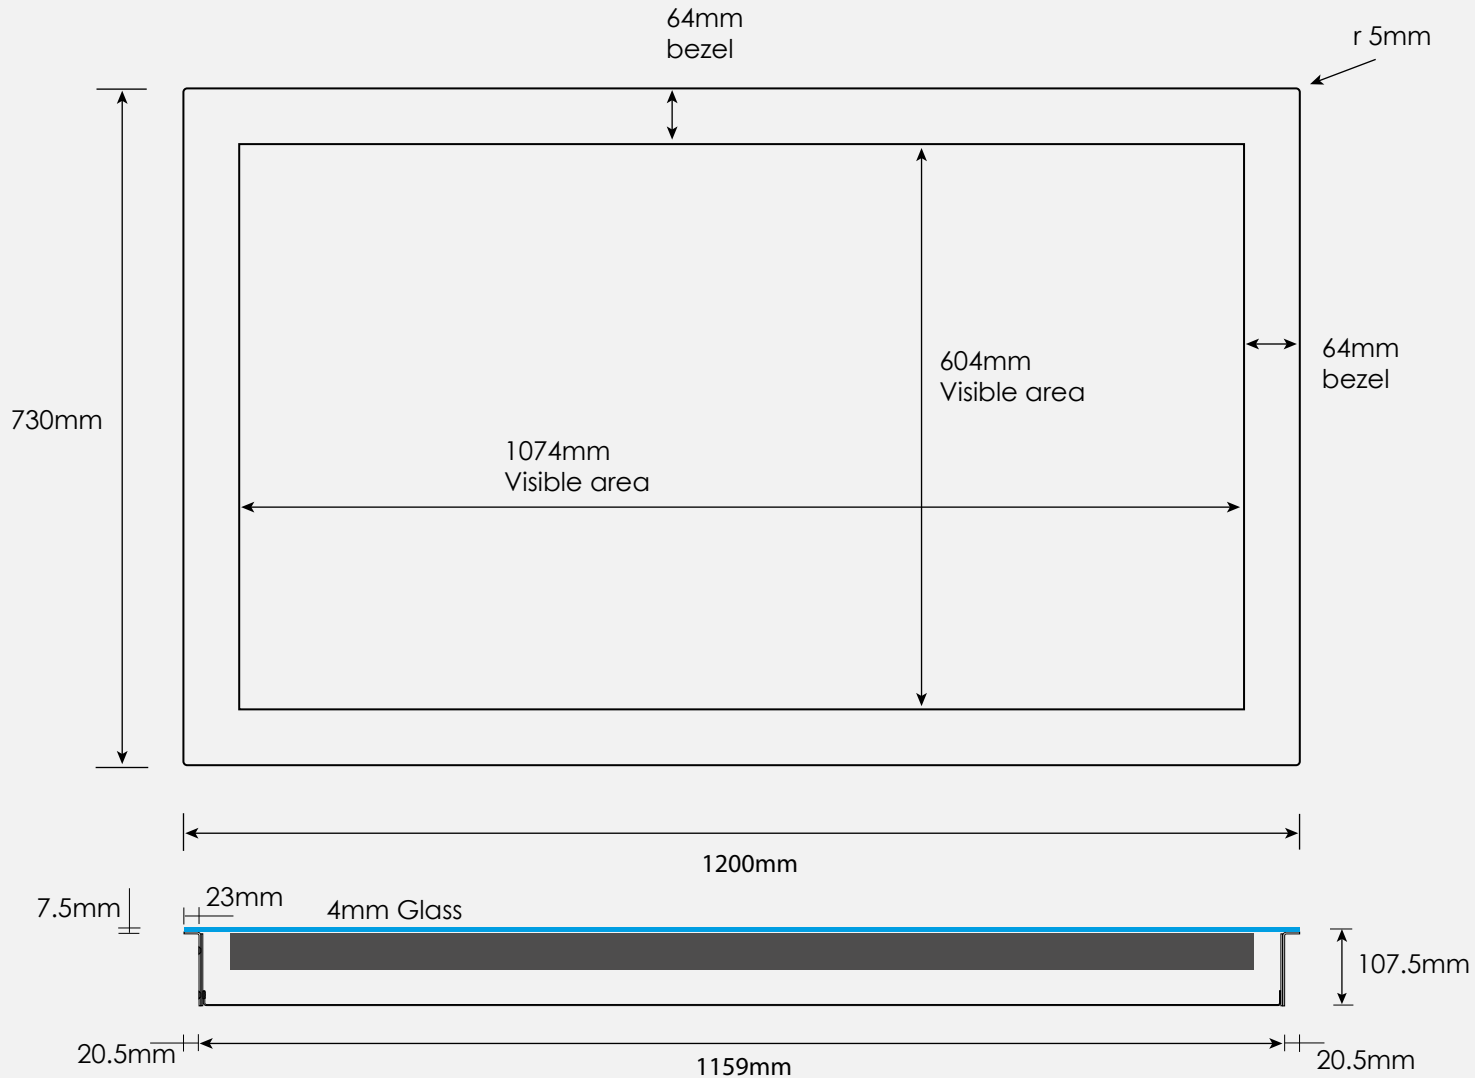

PERFORMANCE	
Substrate thickness	Up to 6mm
Touch response	5 milliseconds
Calibration	Available using control panel: no drift
POWER CONSUMPTION	
Average power consumption (P)	USB powered @ 5V
	Peak consumption: 410 mA
	Operation consumption: 370mA
RELIABILITY	
Operating temperature range	-20°C to 70°C
Operating humidity range	0% to 96%
Life time expectancy	Unlimited
Controller life time expectancy	1 million hours

[promultis]

Insert with 43" interactive area

[promultis]

Insert with 48" interactive area

[promultis]

Insert with 49" interactive area

[promultis]

Insert with 55" interactive area

[promultis]

Insert with 65" interactive area

[promultis]

Insert with 75" interactive area

[promultis]

Insert with 84" interactive area