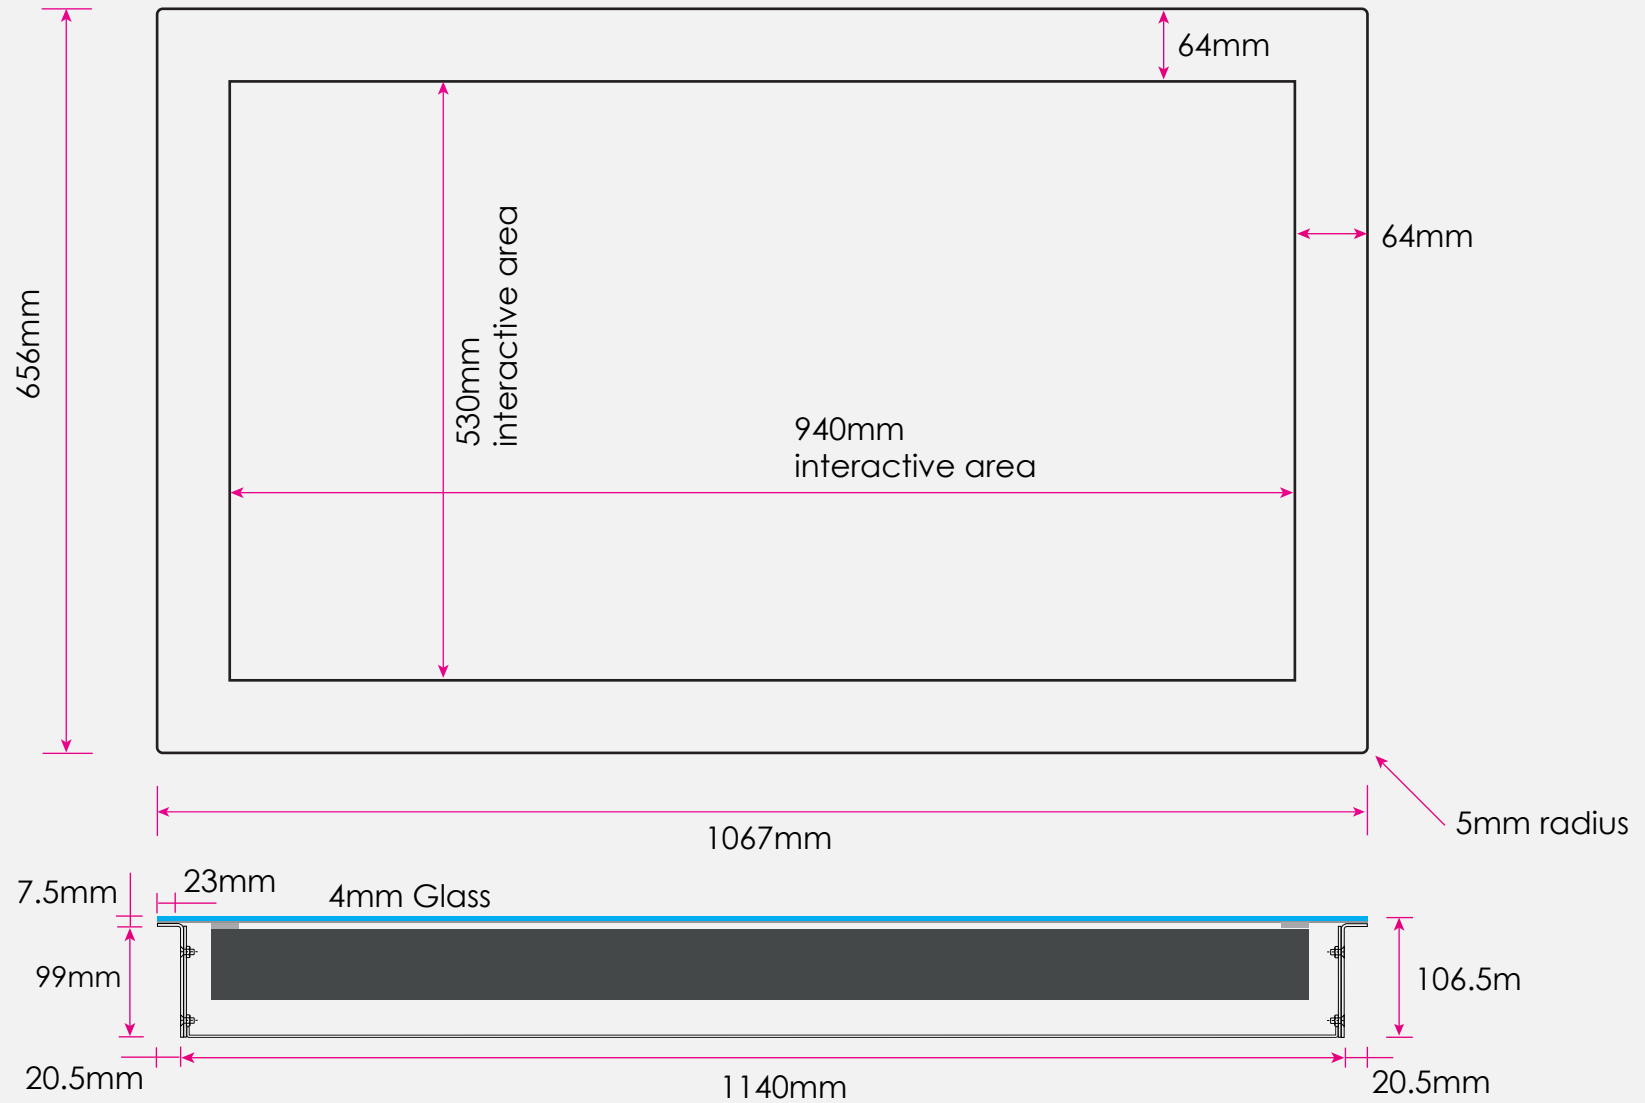

CHASSIS FEATURES	
Materials	Aluminum
Glass type	Toughened
PANEL	
Interactive area	42" 48" 49" 55" 65" 75"
Panel resolution	4K UHD 3840 x 2160
Native resolution	3840 x 2160 60Hz
Brightness (nits)	450
Contrast ratio	1500 to 1
Response time	6ms
Aspect ratio	16x9
Viewing angle	178° / 178°
Pixel pitch	0.744 (mm)
LCD Illumination	Backlit LED
Speaker	10W x2
ENVIRONMENT	
Operating temperature	50°F to 104°F (10°C to 40°C)
Operating Humidity	10% to 80%, non-condensing
Storage Temperature	-4°F to 113°F (-20°C to 45°C)
Storage Humidity	5% to 95%, non-condensing
SHIPPED WITH	
Cables	Power USB HDMI
Remote control	Included
User manual	Included
WARRANTY	
3 year repair or replace warranty as standard	
Extended warranties and SLA's available at an additional cost	

PERFORMANCE	
Substrate thickness	Up to 6mm
Touch response	5 milliseconds
Calibration	Available using control panel: no drift
POWER CONSUMPTION	
Average power consumption (P)	USB powered @ 5V
	Peak consumption: 410 mA
	Operation consumption: 370mA
RELIABILITY	
Operating temperature range	-20°C to 70°C
Operating humidity range	0% to 96%
Life time expectancy	Unlimited
Controller life time expectancy	1 million hours

[promultis]

Insert with 43" interactive area

[promultis]

Insert with 48" interactive area

[promultis]

Insert with 49" interactive area

[promultis]

Insert with 55" interactive area

[promultis]

Insert with 65" interactive area

[promultis]

Insert with 75" interactive area

[promultis]

Insert with 84" interactive area