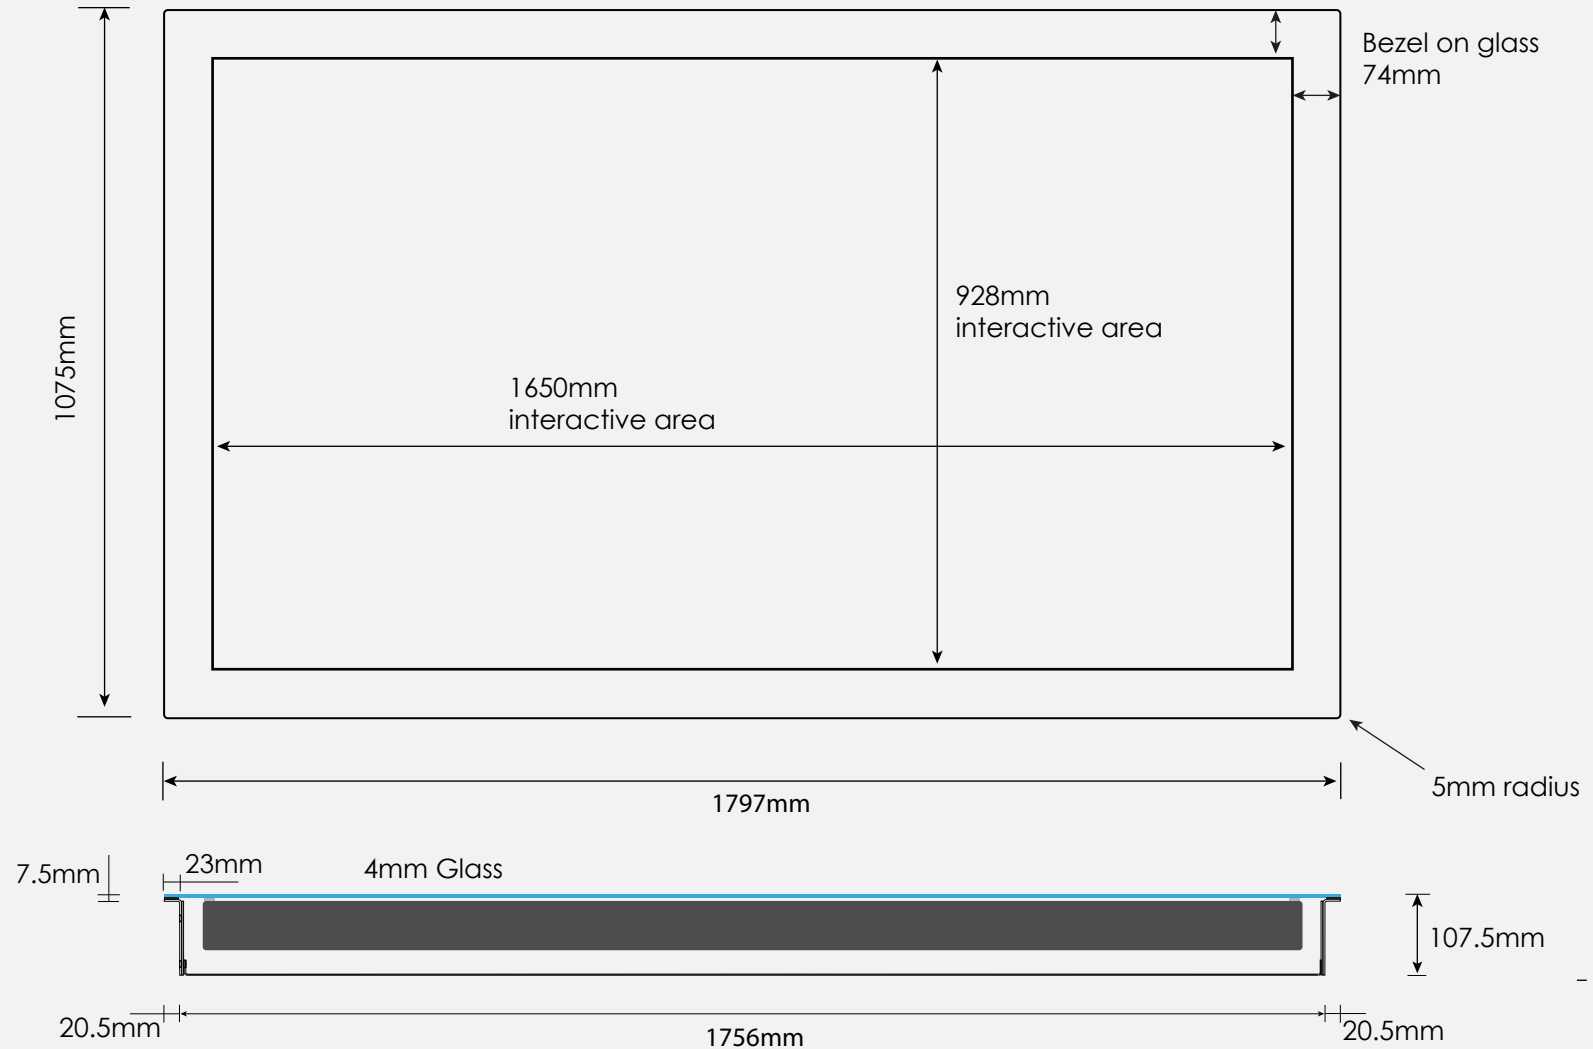

PERFORMANCE	
Substrate thickness	Up to 6mm
Touch response	5 milliseconds
Calibration	Available using control panel: no drift
POWER CONSUMPTION	
Average power consumption (P)	USB powered @ 5V
	Peak consumption: 410 mA
	Operation consumption: 370mA
RELIABILITY	
Operating temperature range	-20°C to 70°C
Operating humidity range	0% to 96%
Life time expectancy	Unlimited
Controller life time expectancy	1 million hours

[promultis]

Insert with 43" interactive area

[promultis]

Insert with 48" interactive area

[promultis]

Insert with 49" interactive area

[promultis]

Insert with 55" interactive area

[promultis]

Insert with 65" interactive area

[promultis]

Insert with 75" interactive area

[promultis]

Insert with 84" interactive area