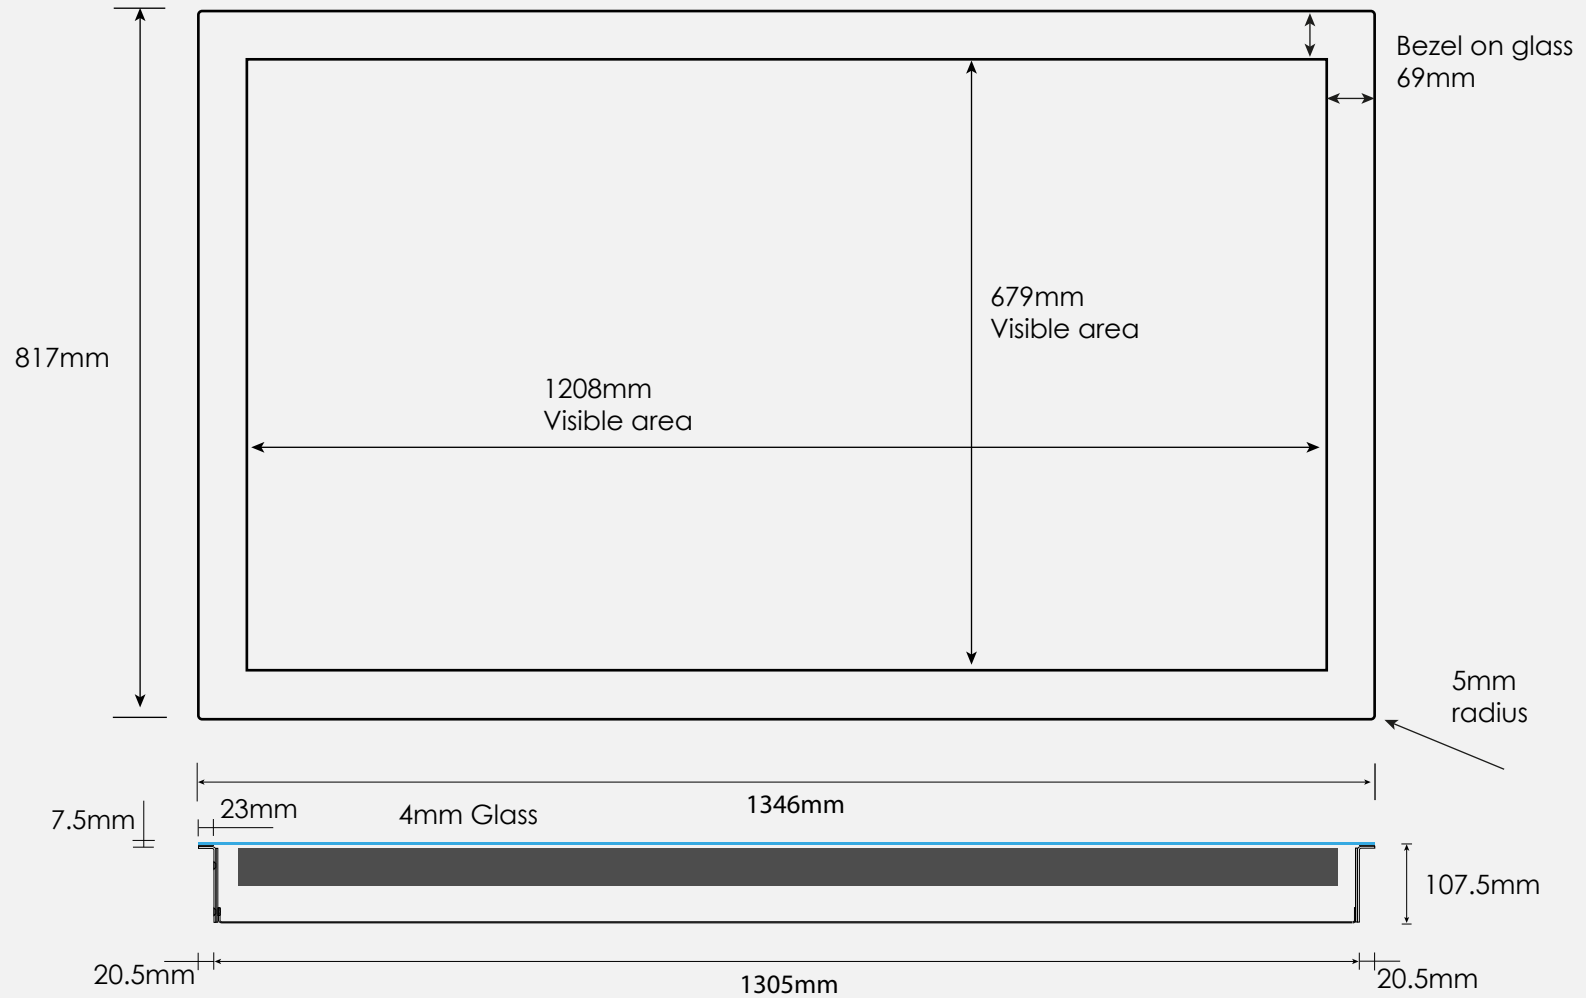

PERFORMANCE	
Substrate thickness	Up to 6mm
Touch response	5 milliseconds
Calibration	Available using control panel: no drift
POWER CONSUMPTION	
Average power consumption (P)	USB powered @ 5V
	Peak consumption: 410 mA
	Operation consumption: 370mA
RELIABILITY	
Operating temperature range	-20°C to 70°C
Operating humidity range	0% to 96%
Life time expectancy	Unlimited
Controller life time expectancy	1 million hours

[promultis]

Insert with 43" interactive area

[promultis]

Insert with 48" interactive area

[promultis]

Insert with 49" interactive area

[promultis]

Insert with 55" interactive area

[promultis]

Insert with 65" interactive area

[promultis]

Insert with 75" interactive area

[promultis]

Insert with 84" interactive area