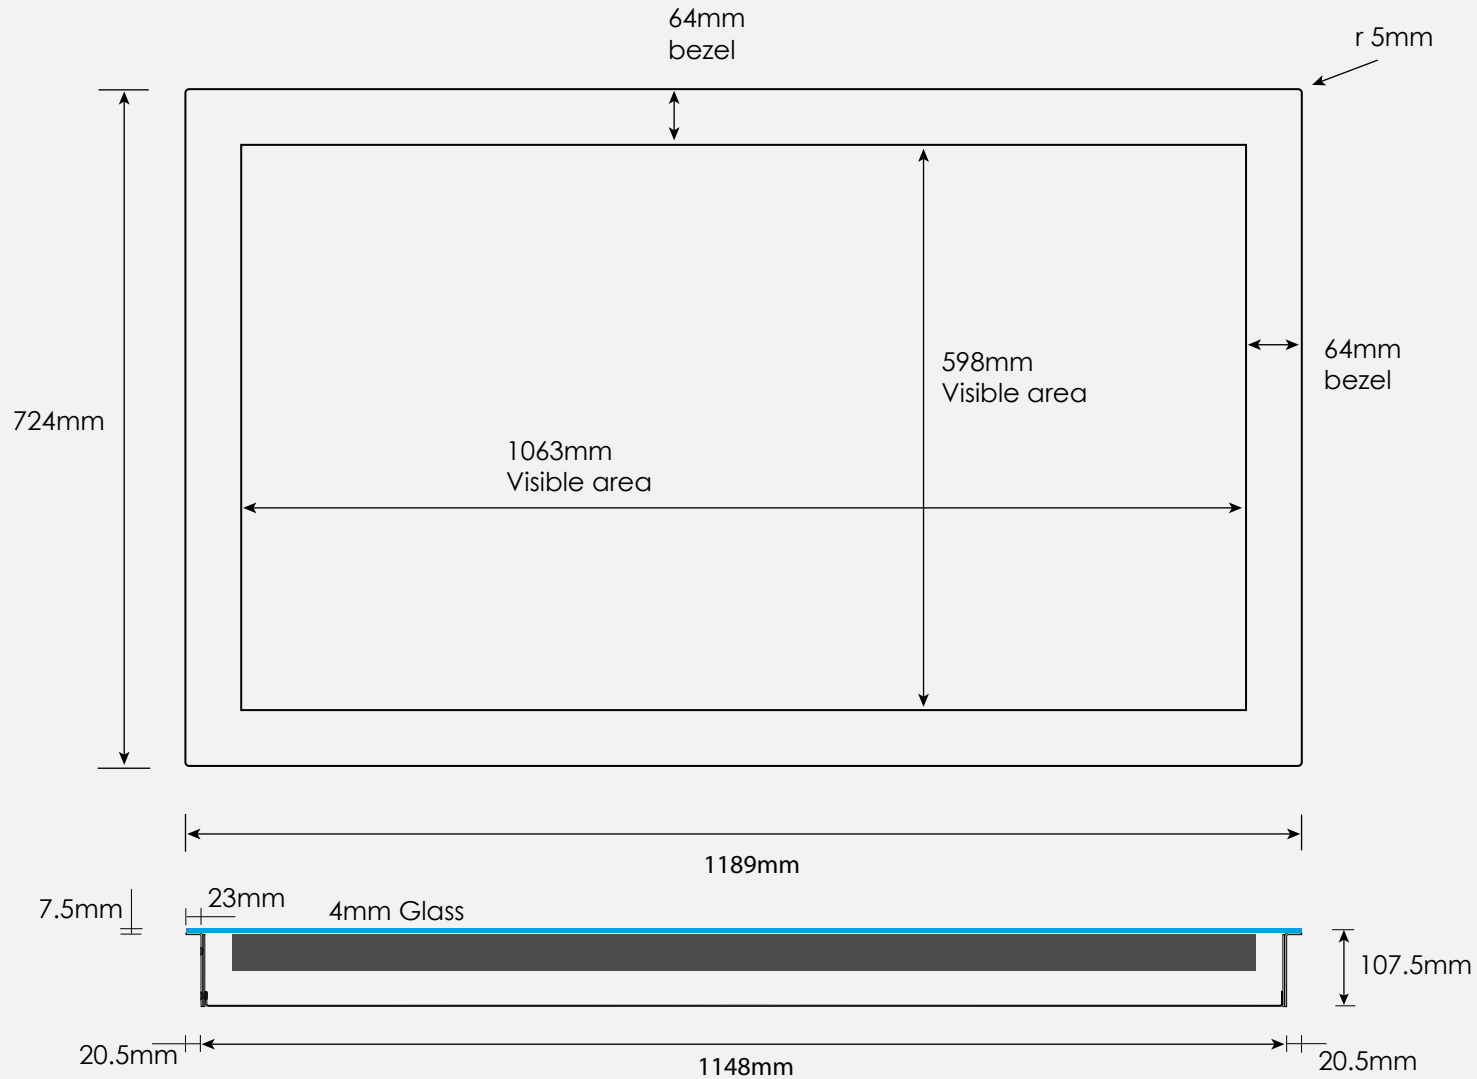

PERFORMANCE	
Substrate thickness	Up to 6mm
Touch response	5 milliseconds
Calibration	Available using control panel: no drift
POWER CONSUMPTION	
Average power consumption (P)	USB powered @ 5V
	Peak consumption: 410 mA
	Operation consumption: 370mA
RELIABILITY	
Operating temperature range	-20°C to 70°C
Operating humidity range	0% to 96%
Life time expectancy	Unlimited
Controller life time expectancy	1 million hours

[promultis]

Insert with 43" interactive area

[promultis]

Insert with 48" interactive area

[promultis]

Insert with 49" interactive area

[promultis]

Insert with 55" interactive area

[promultis]

Insert with 65" interactive area

[promultis]

Insert with 75" interactive area

[promultis]

Insert with 84" interactive area