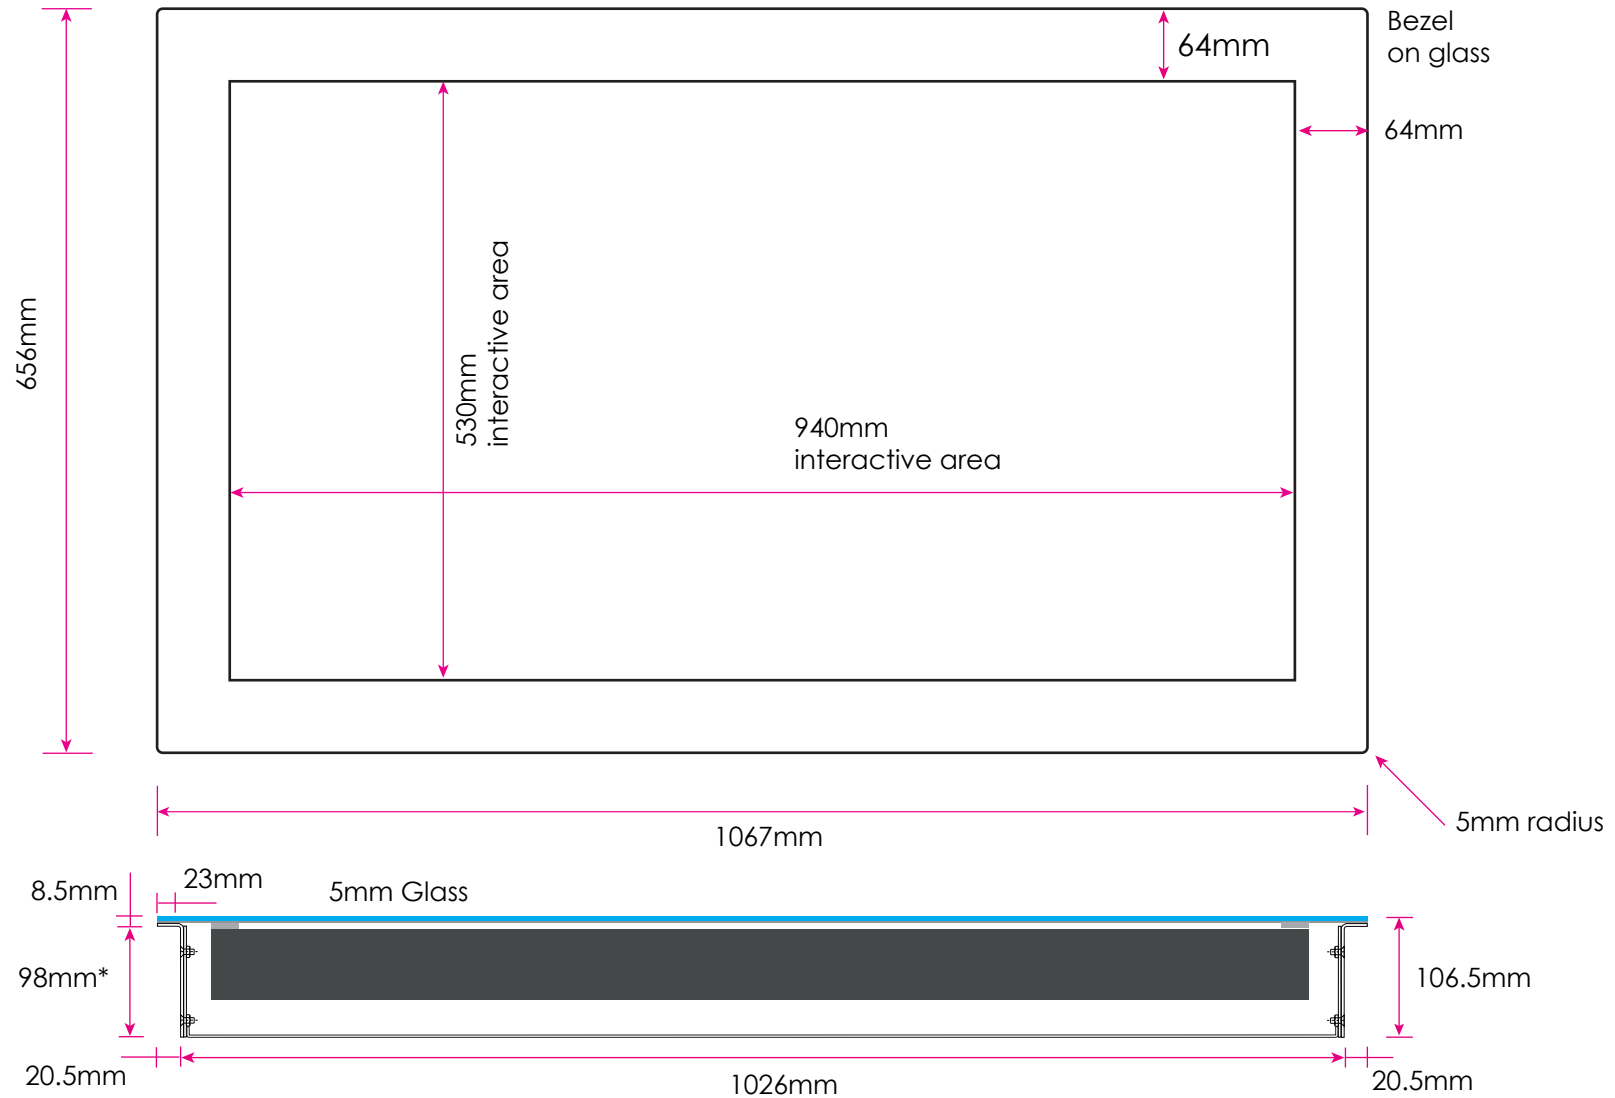

INFRA RED TOUCH	
Touch Points	10, 16/20 & 32
Touch sensitive to	Finger, Opaque object, Stylus
Sunlight Sensitivity	Can be used in direct sunlight
Interpolation	32,768x32,768
Response time	Repeated touch <6ms
Drift	None
Temperature	-20°C~60°C
Accuracy	±2mm
Interface	USB-2
Relative Humidity	10%~90%RH
Supported	OS Windows, MAC, Linux, Android
PROJECTED CAPACITIVE	
Detection method	Projected Capacitive
Input method	Finger and gloved finger
Number of simultaneous touches	100
Noise Shielding	DISPLAX XTR-Shield™ Plus, a proprietary noise filtering technology
Aspect ratio	16:9
Controller	Printed circuit board with mini USB connector
Adhesive	Permanent
Interface	HID
OS with multitouch	Windows 8.1, 8, 7, 10; Ubuntu 12.04; Android; Chrome OS
OS with single touch	Mac OS X Yosemite
OS with mouse emulation	Spinetix Media Player HMP 200
Data connectivity	USB 2.0
Touch accuracy	1mm absolute

PERFORMANCE	
Substrate thickness	Up to 6mm
Touch response	5 milliseconds
Calibration	Available using control panel: no drift
POWER CONSUMPTION	
Average power consumption (P)	USB powered @ 5V
	Peak consumption: 410 mA
	Operation consumption: 370mA
RELIABILITY	
Operating temperature range	-20°C to 70°C
Operating humidity range	0% to 96%
Life time expectancy	Unlimited
Controller life time expectancy	1 million hours

[promultis]

Insert with 43" interactive area

*Please note height will vary due to monitor depth

[promultis]

Insert with 49" interactive area

[promultis]

Insert with 55" interactive area

*Please note height will vary due to monitor depth