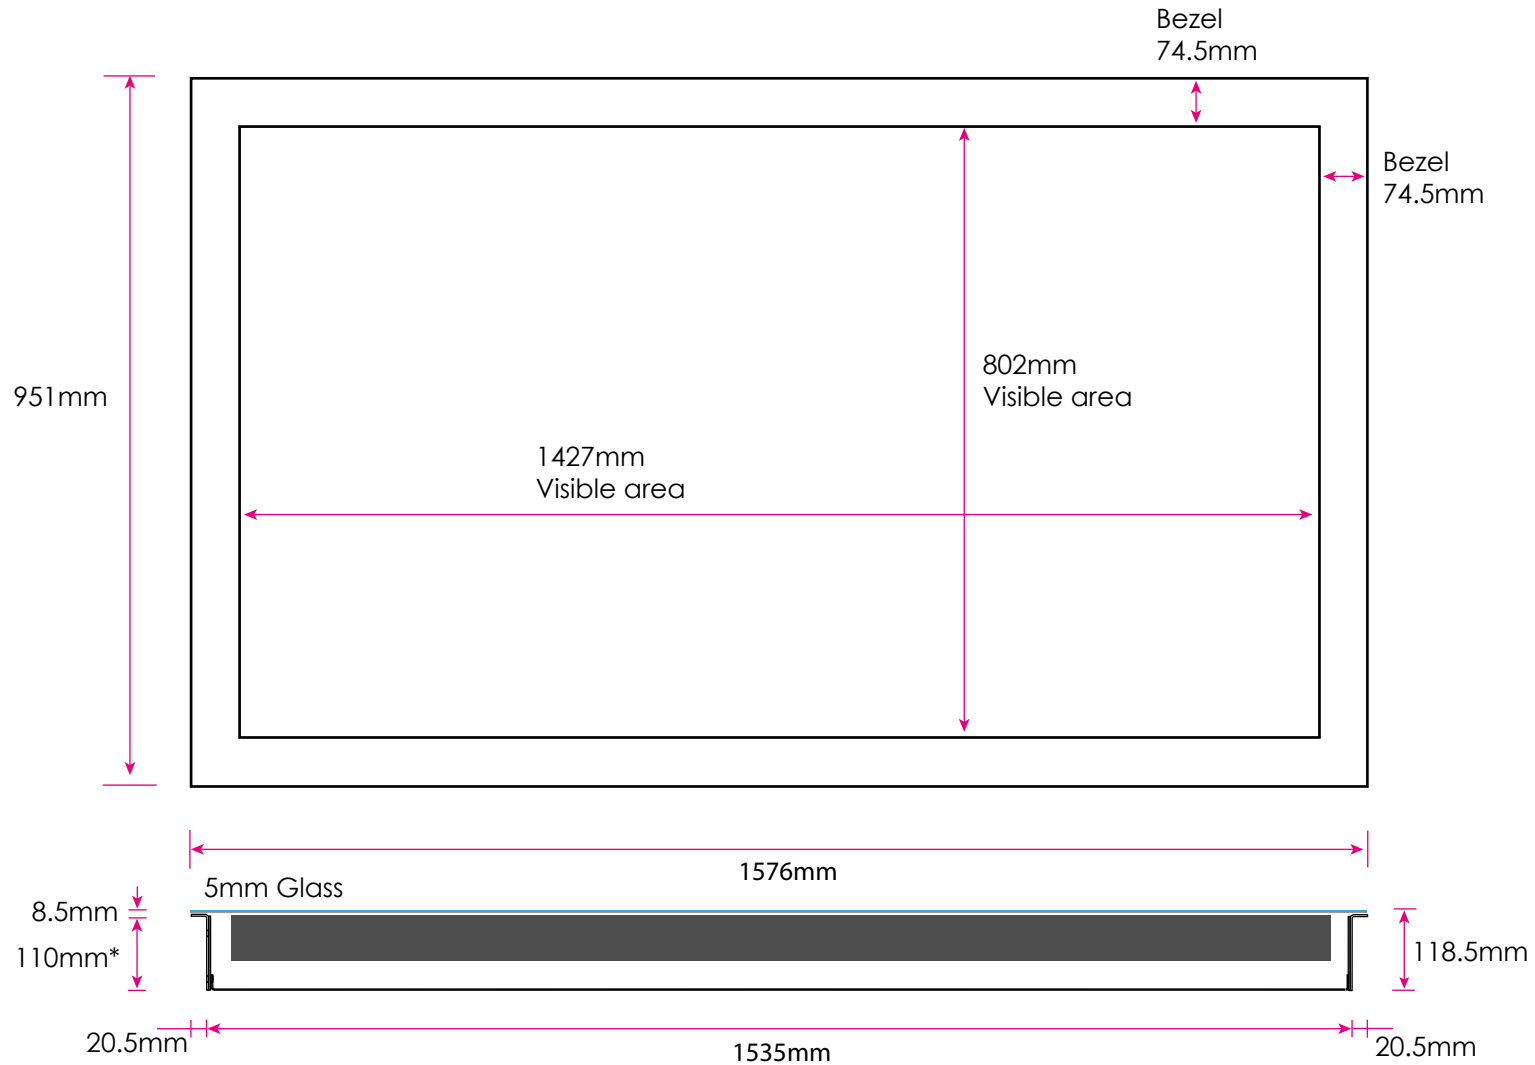

[promultis]

Insert with 65" interactive area

*Please note height will vary due to monitor depth