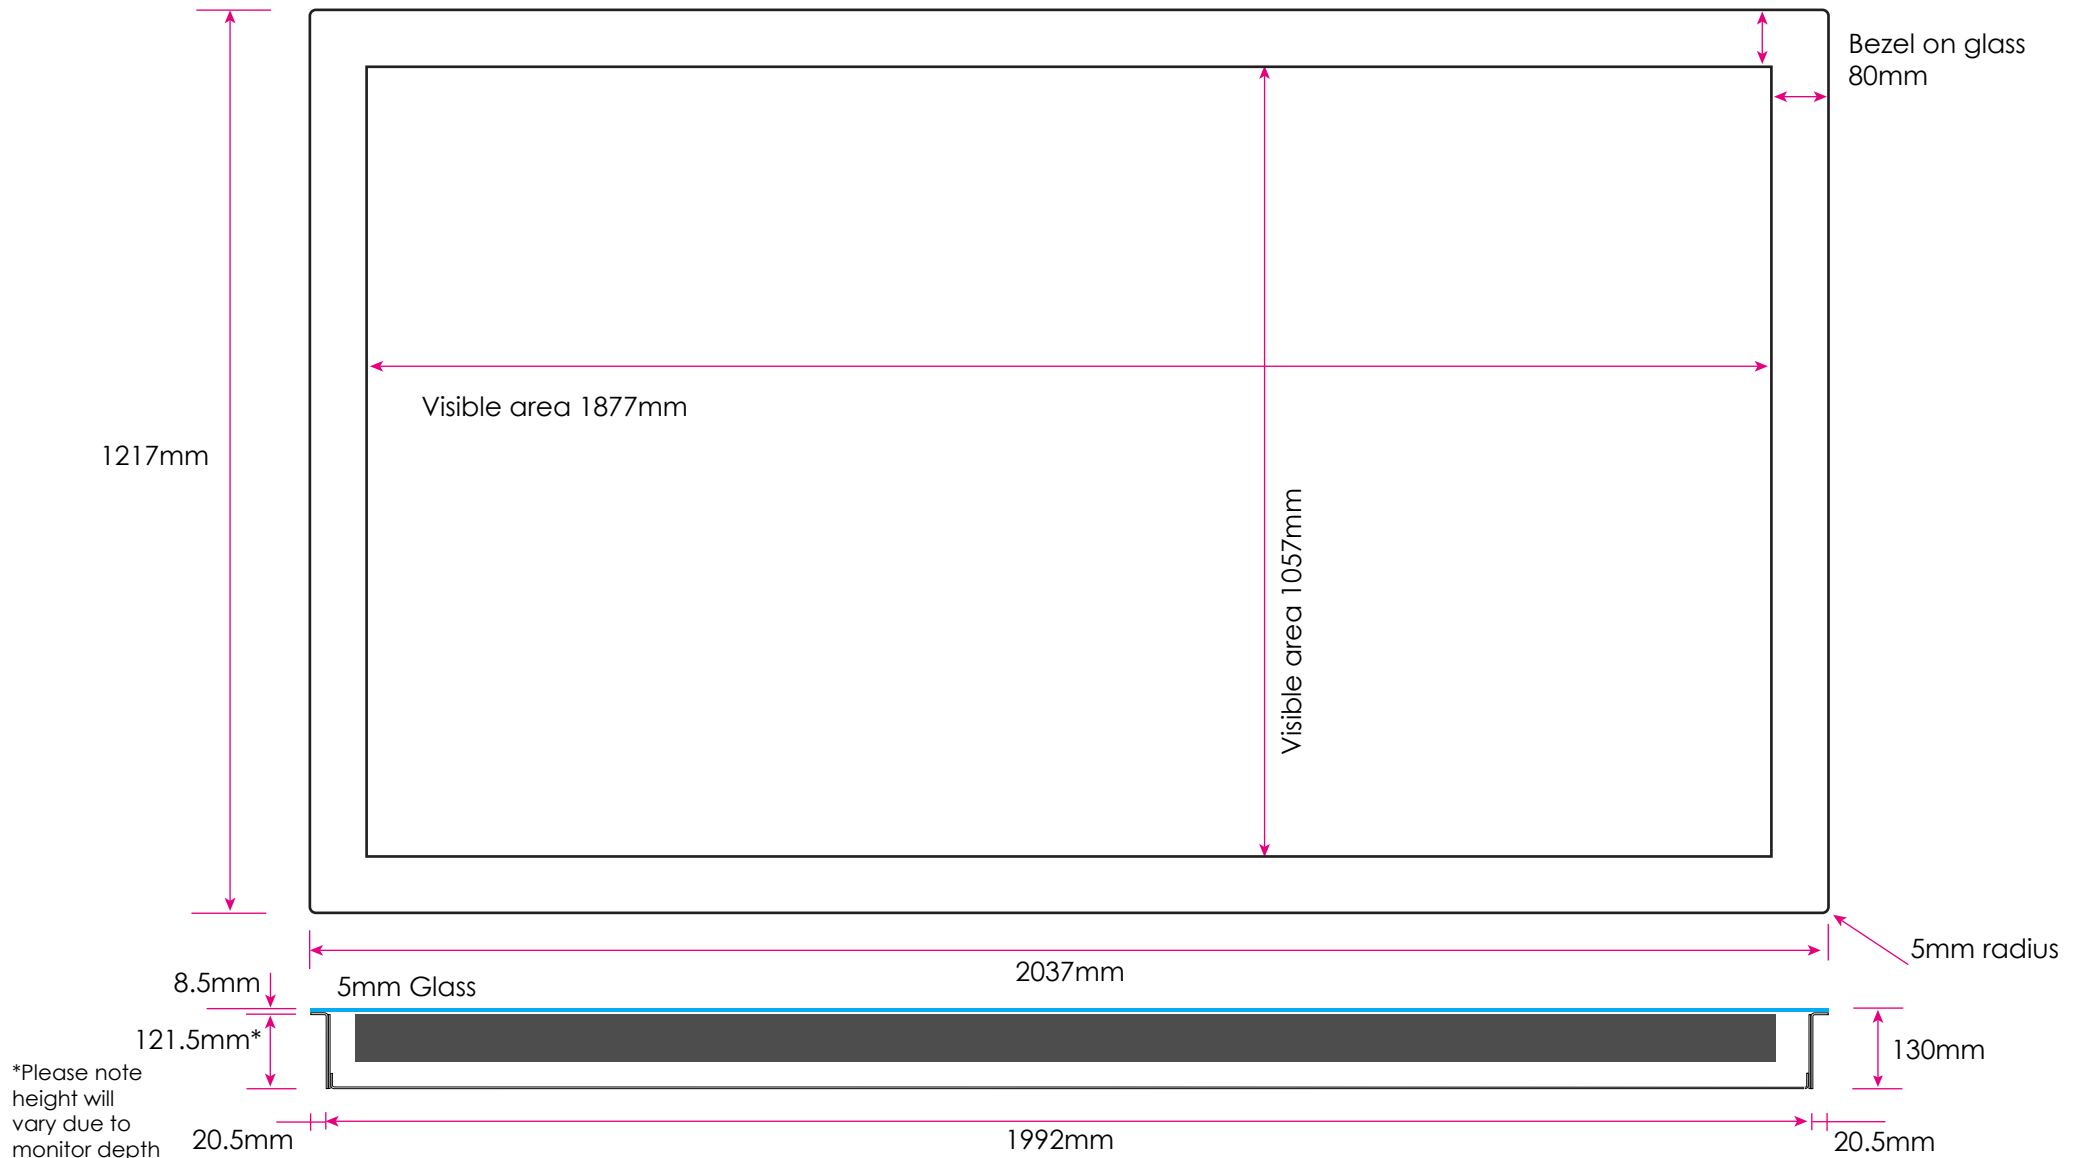

PERFORMANCE	
Substrate thickness	Up to 6mm
Touch response	5 milliseconds
Calibration	Available using control panel: no drift
POWER CONSUMPTION	
Average power consumption (P)	USB powered @ 5V
	Peak consumption: 410 mA
	Operation consumption: 370mA
RELIABILITY	
Operating temperature range	-20°C to 70°C
Operating humidity range	0% to 96%
Life time expectancy	Unlimited
Controller life time expectancy	1 million hours

[promultis]

Insert with 43" interactive area

*Please note height will vary due to monitor depth

[promultis]

Insert with 49" interactive area

[promultis]

Insert with 55" interactive area

*Please note height will vary due to monitor depth

[promultis]

Insert with 75" interactive area

*Please note height will vary due to monitor depth

[promultis]

Insert with 85" interactive area

[promultis]
MULTITOUCH SOLUTIONS

For more exciting multitouch products visit
www.promultis.info
or call +44 (0) 239 251 2794