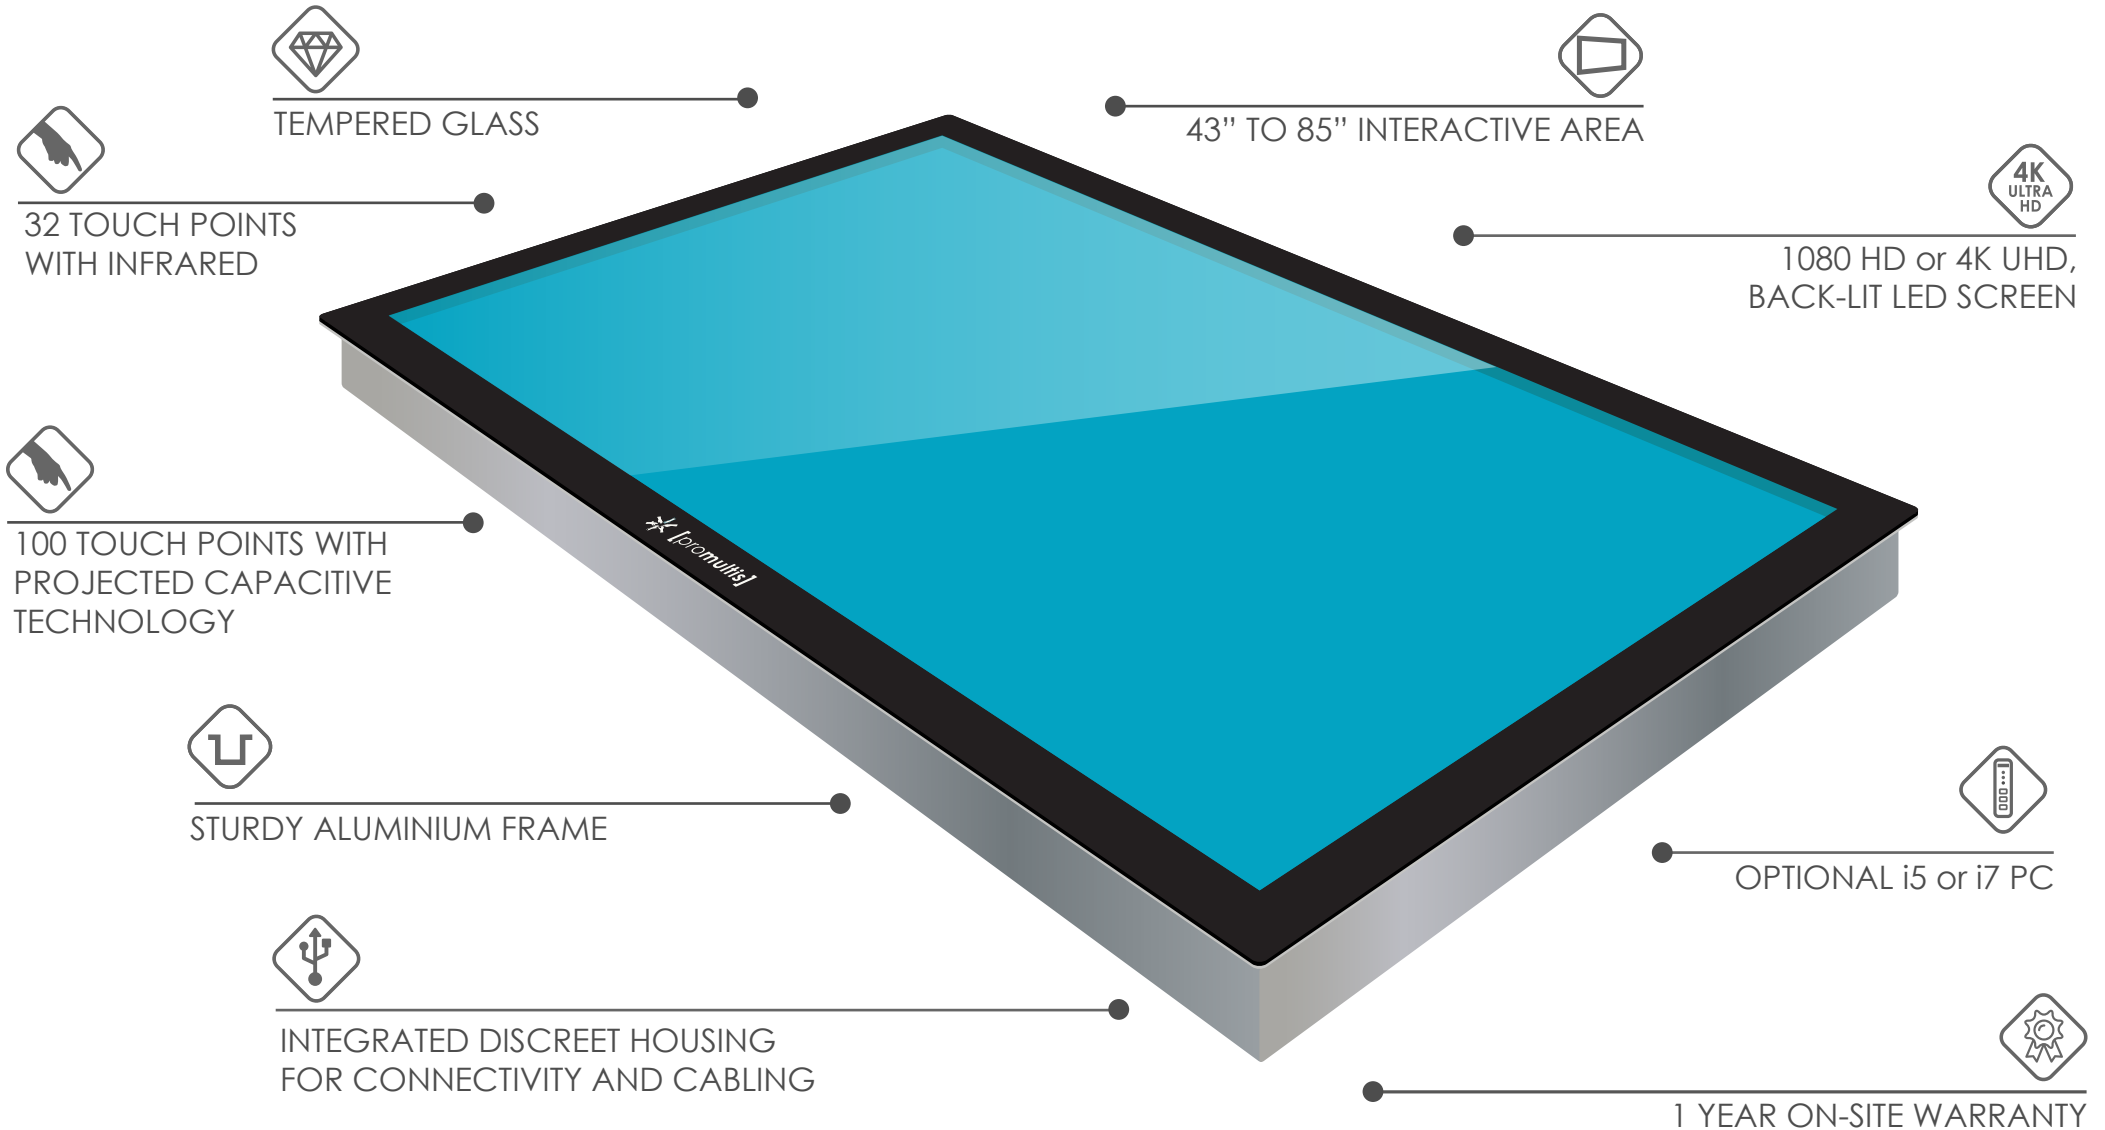

[promultis]

Insert

Pre-packaged multitouch solution that can be incorporated into your own designed facility, be it a table, cabinet or vertical installation.

CHASSIS FEATURES	
Materials	Aluminum
Glass type	Toughened
PANEL	
Interactive area	42" 48" 49" 55" 65" 75" 85"
Panel resolution	1080p HD or 4K UHD 3840 x 2160
Native resolution	1080x1920 or 3840 x 2160 60Hz
Brightness (nits)	450
Contrast ratio	1500 to 1
Response time	6ms
Aspect ratio	16x9
Viewing angle	178° / 178°
Pixel pitch	0.744 (mm)
LCD Illumination	Backlit LED
Speaker	10W x2
ENVIRONMENT	
Operating temperature	50°F to 104°F (10°C to 40°C)
Operating Humidity	10% to 80%, non-condensing
Storage Temperature	-4°F to 113°F (-20°C to 45°C)
Storage Humidity	5% to 95%, non-condensing
SHIPPED WITH	
Cables	Power USB HDMI
Remote control	Included
User manual	Included
WARRANTY	
3 year repair or replace warranty as standard	
Extended warranties and SLA's available at an additional cost	

INFRA RED TOUCH	
Touch Points	10, 16/20 & 32
Touch sensitive to	Finger, Opaque object, Stylus
Sunlight Sensitivity	Can be used in direct sunlight
Interpolation	32,768x32,768
Response time	Repeated touch <6ms
Drift	None
Temperature	-20°C~60°C
Accuracy	±2mm
Interface	USB-2
Relative Humidity	10%~90%RH
Supported	OS Windows, MAC, Linux, Android
PROJECTED CAPACITIVE	
Detection method	Projected Capacitive
Input method	Finger and gloved finger
Number of simultaneous touches	100
Noise Shielding	DISPLAX XTR-Shield™ Plus, a proprietary noise filtering technology
Aspect ratio	16:9
Controller	Printed circuit board with mini USB connector
Adhesive	Permanent
Interface	HID
OS with multitouch	Windows 8.1, 8, 7, 10; Ubuntu 12.04; Android; Chrome OS
OS with single touch	Mac OS X Yosemite
OS with mouse emulation	Spinetix Media Player HMP 200
Data connectivity	USB 2.0
Touch accuracy	1mm absolute