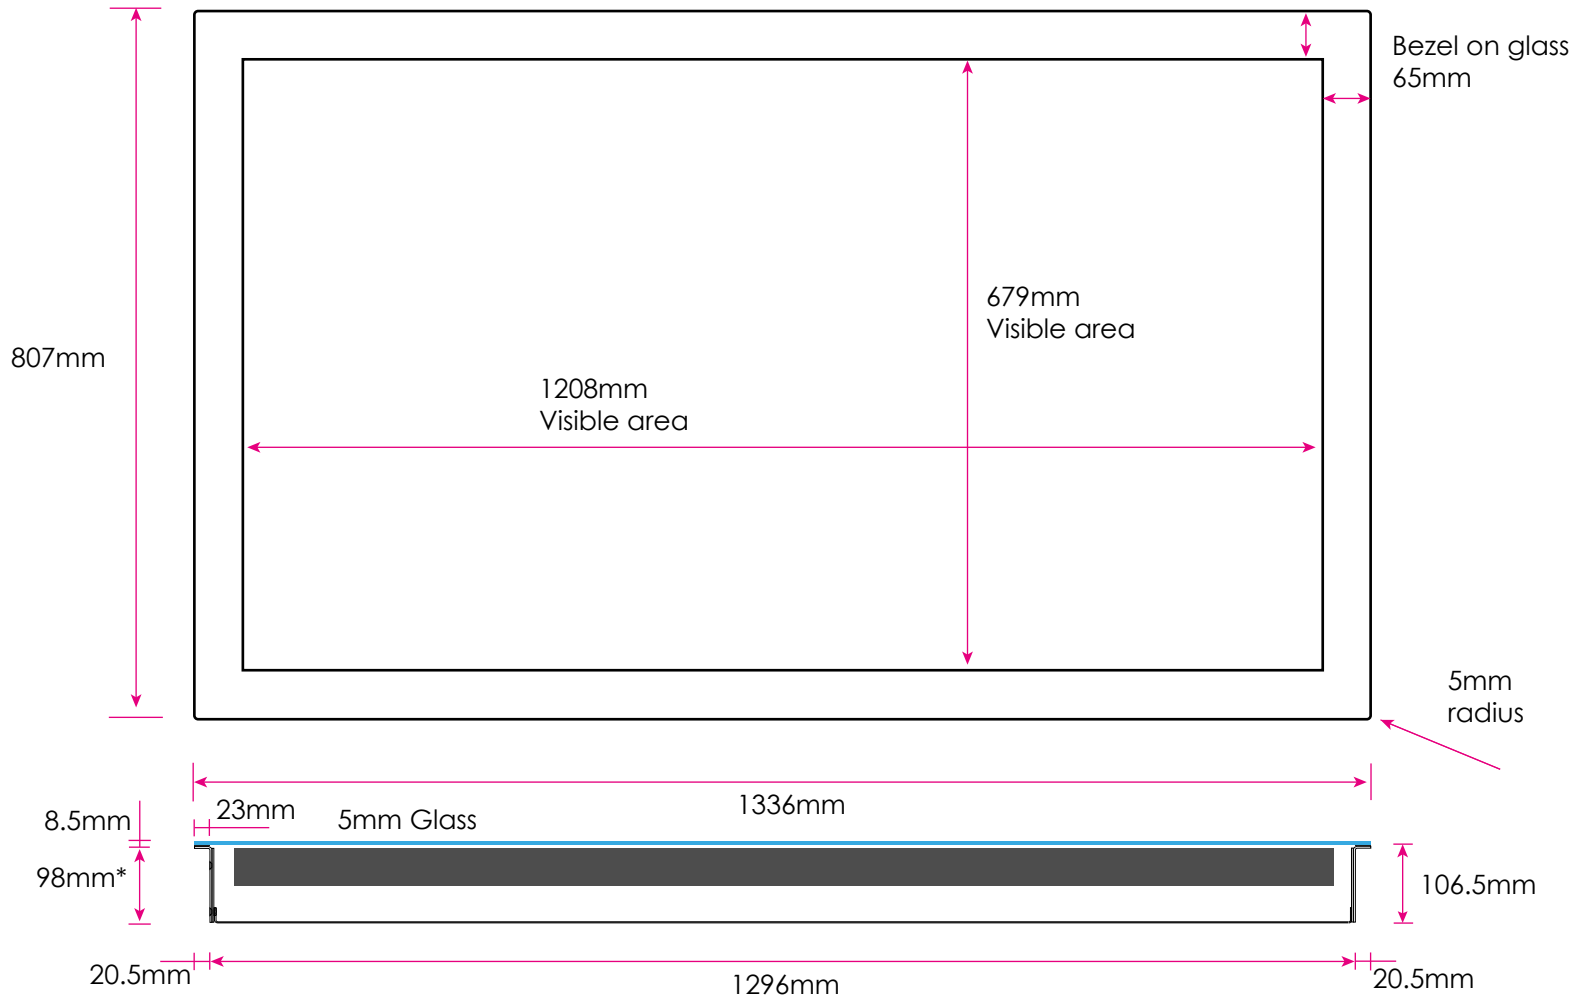

PERFORMANCE	
Substrate thickness	Up to 6mm
Touch response	5 milliseconds
Calibration	Available using control panel: no drift
POWER CONSUMPTION	
Average power consumption (P)	USB powered @ 5V
	Peak consumption: 410 mA
	Operation consumption: 370mA
RELIABILITY	
Operating temperature range	-20°C to 70°C
Operating humidity range	0% to 96%
Life time expectancy	Unlimited
Controller life time expectancy	1 million hours

[promultis]

Insert with 43" interactive area

*Please note height will vary due to monitor depth

[promultis]

Insert with 49" interactive area

[promultis]

Insert with 55" interactive area

*Please note height will vary due to monitor depth