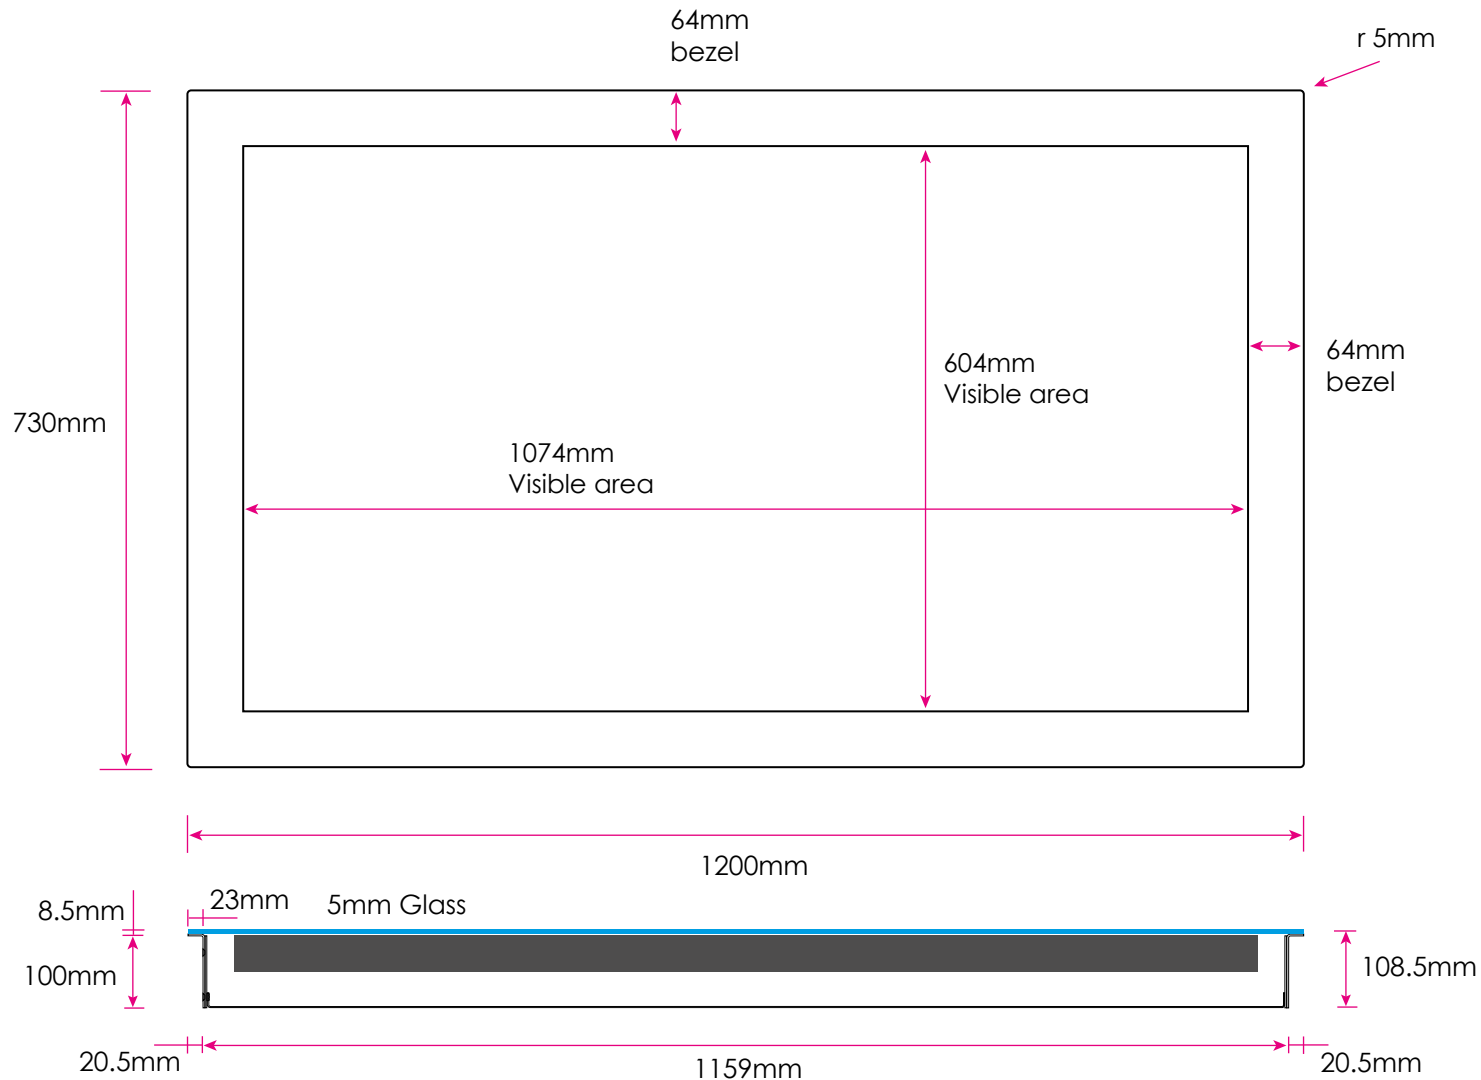

PERFORMANCE	
Substrate thickness	Up to 6mm
Touch response	5 milliseconds
Calibration	Available using control panel: no drift
POWER CONSUMPTION	
Average power consumption (P)	USB powered @ 5V
	Peak consumption: 410 mA
	Operation consumption: 370mA
RELIABILITY	
Operating temperature range	-20°C to 70°C
Operating humidity range	0% to 96%
Life time expectancy	Unlimited
Controller life time expectancy	1 million hours

[promultis]

Insert with 43" interactive area

*Please note height will vary due to monitor depth

[promultis]

Insert with 49" interactive area

[promultis]

Insert with 55" interactive area

*Please note height will vary due to monitor depth

[promultis]

Insert with 75" interactive area

*Please note height will vary due to monitor depth

[promultis]

Insert with 85" interactive area

[promultis]
MULTITOUCH SOLUTIONS

For more exciting multitouch products visit
www.promultis.info
or call +44 (0) 239 251 2794