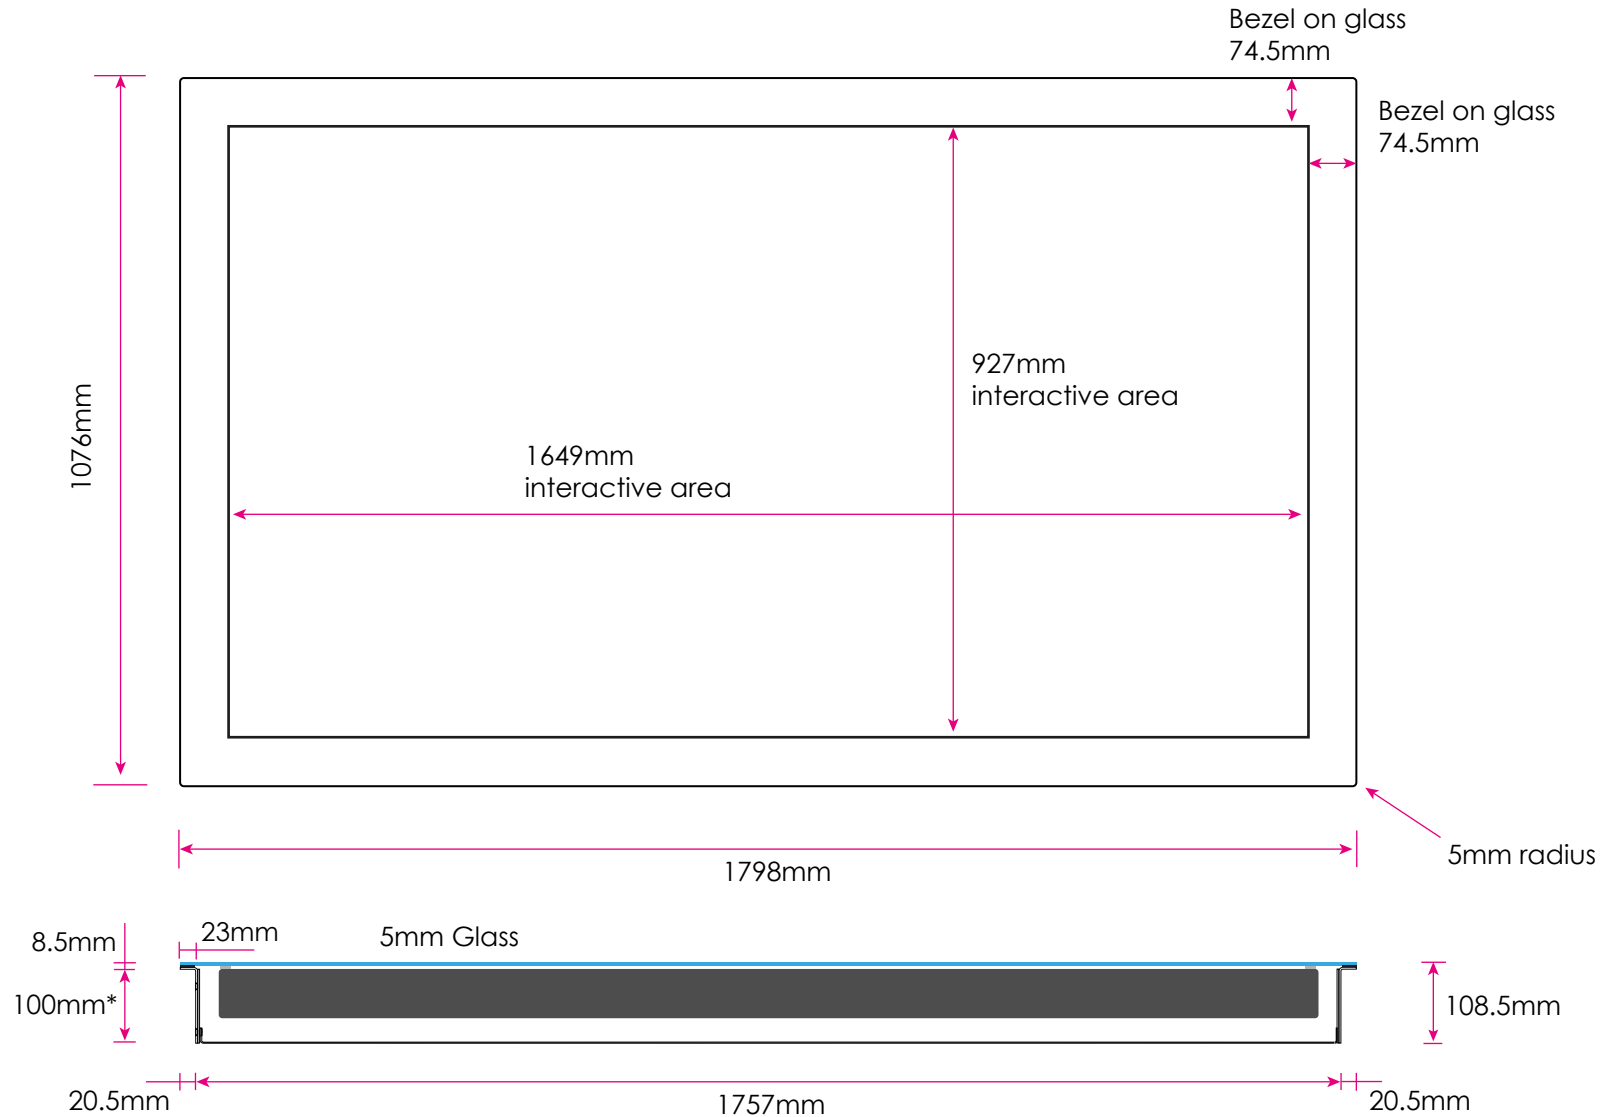

PERFORMANCE	
Substrate thickness	Up to 6mm
Touch response	5 milliseconds
Calibration	Available using control panel: no drift
POWER CONSUMPTION	
Average power consumption (P)	USB powered @ 5V
	Peak consumption: 410 mA
	Operation consumption: 370mA
RELIABILITY	
Operating temperature range	-20°C to 70°C
Operating humidity range	0% to 96%
Life time expectancy	Unlimited
Controller life time expectancy	1 million hours

[promultis]

Insert with 43" interactive area

*Please note height will vary due to monitor depth

[promultis]

Insert with 49" interactive area

[promultis]

Insert with 55" interactive area

*Please note height will vary due to monitor depth

[promultis]
MULTITOUCH SOLUTIONS

For more exciting multitouch products visit
www.promultis.info
or call +44 (0) 239 251 2794

[promultis]

Insert with 65" interactive area

*Please note height will vary due to monitor depth

[promultis]

Insert with 75" interactive area

*Please note height will vary due to monitor depth

[promultis]

Insert with 85" interactive area

[promultis]
MULTITOUCH SOLUTIONS

For more exciting multitouch products visit
www.promultis.info
or call +44 (0) 239 251 2794