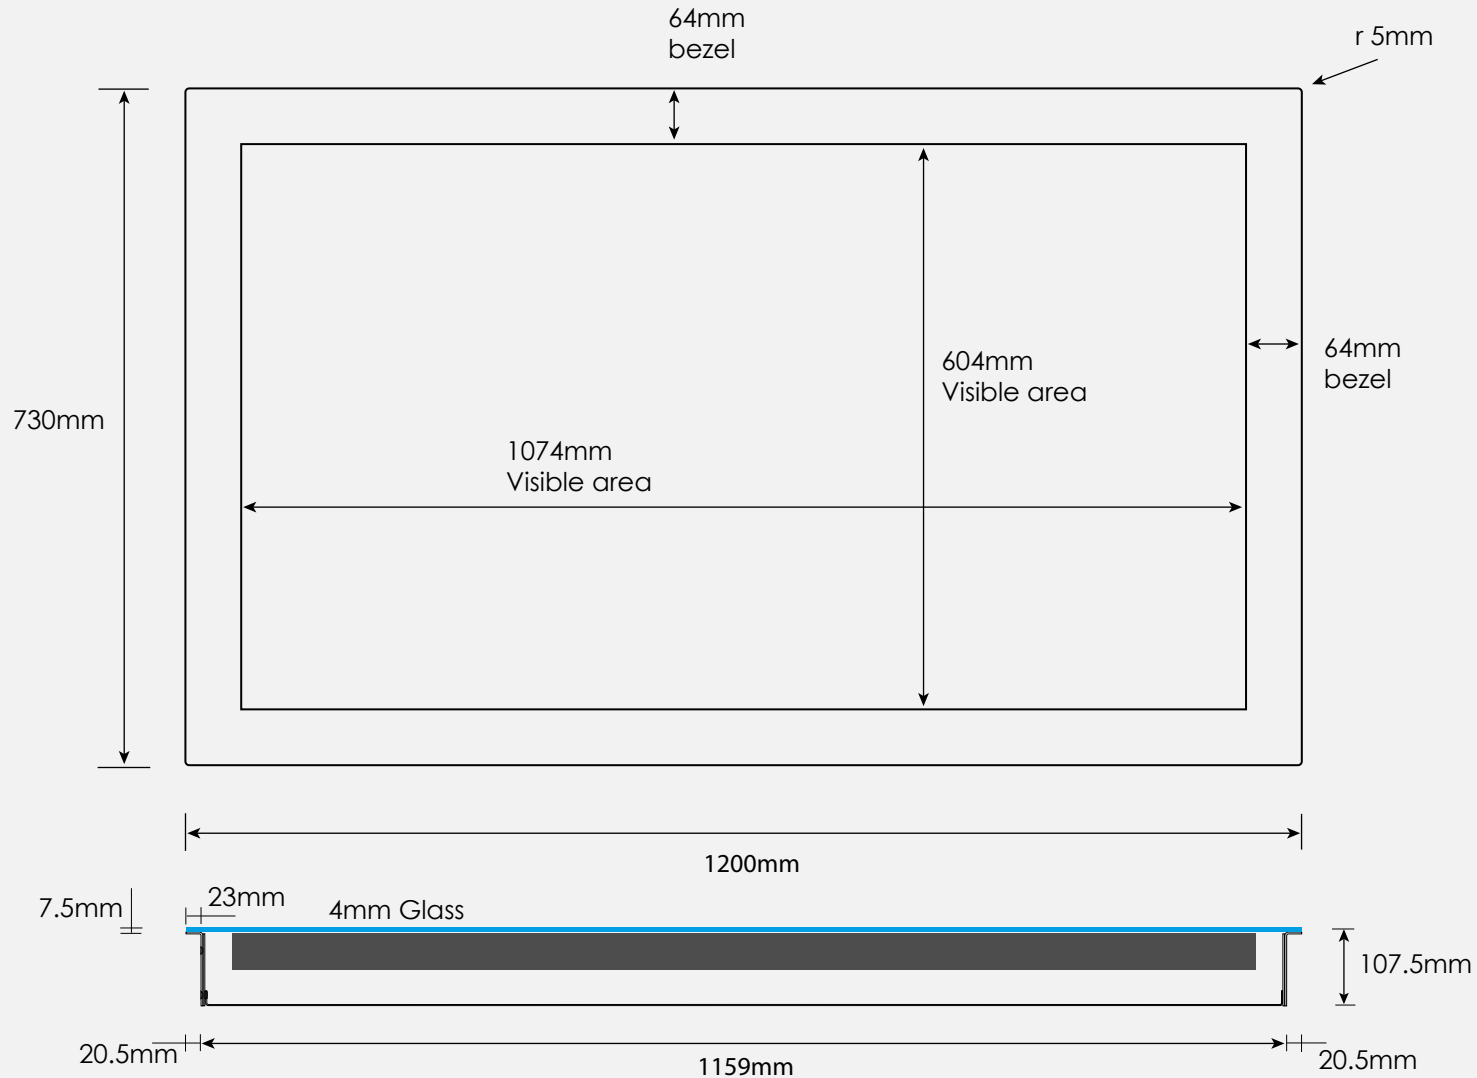

PERFORMANCE	
Substrate thickness	Up to 6mm
Touch response	5 milliseconds
Calibration	Available using control panel: no drift
POWER CONSUMPTION	
Average power consumption (P)	USB powered @ 5V
	Peak consumption: 410 mA
	Operation consumption: 370mA
RELIABILITY	
Operating temperature range	-20°C to 70°C
Operating humidity range	0% to 96%
Life time expectancy	Unlimited
Controller life time expectancy	1 million hours

[promultis]

Insert with 43" interactive area

[promultis]

Insert with 48" interactive area

[promultis]

Insert with 49" interactive area

[promultis]

Insert with 55" interactive area

[promultis]

Insert with 65" interactive area

[promultis]

Insert with 75" interactive area

[promultis]

Insert with 85" interactive area