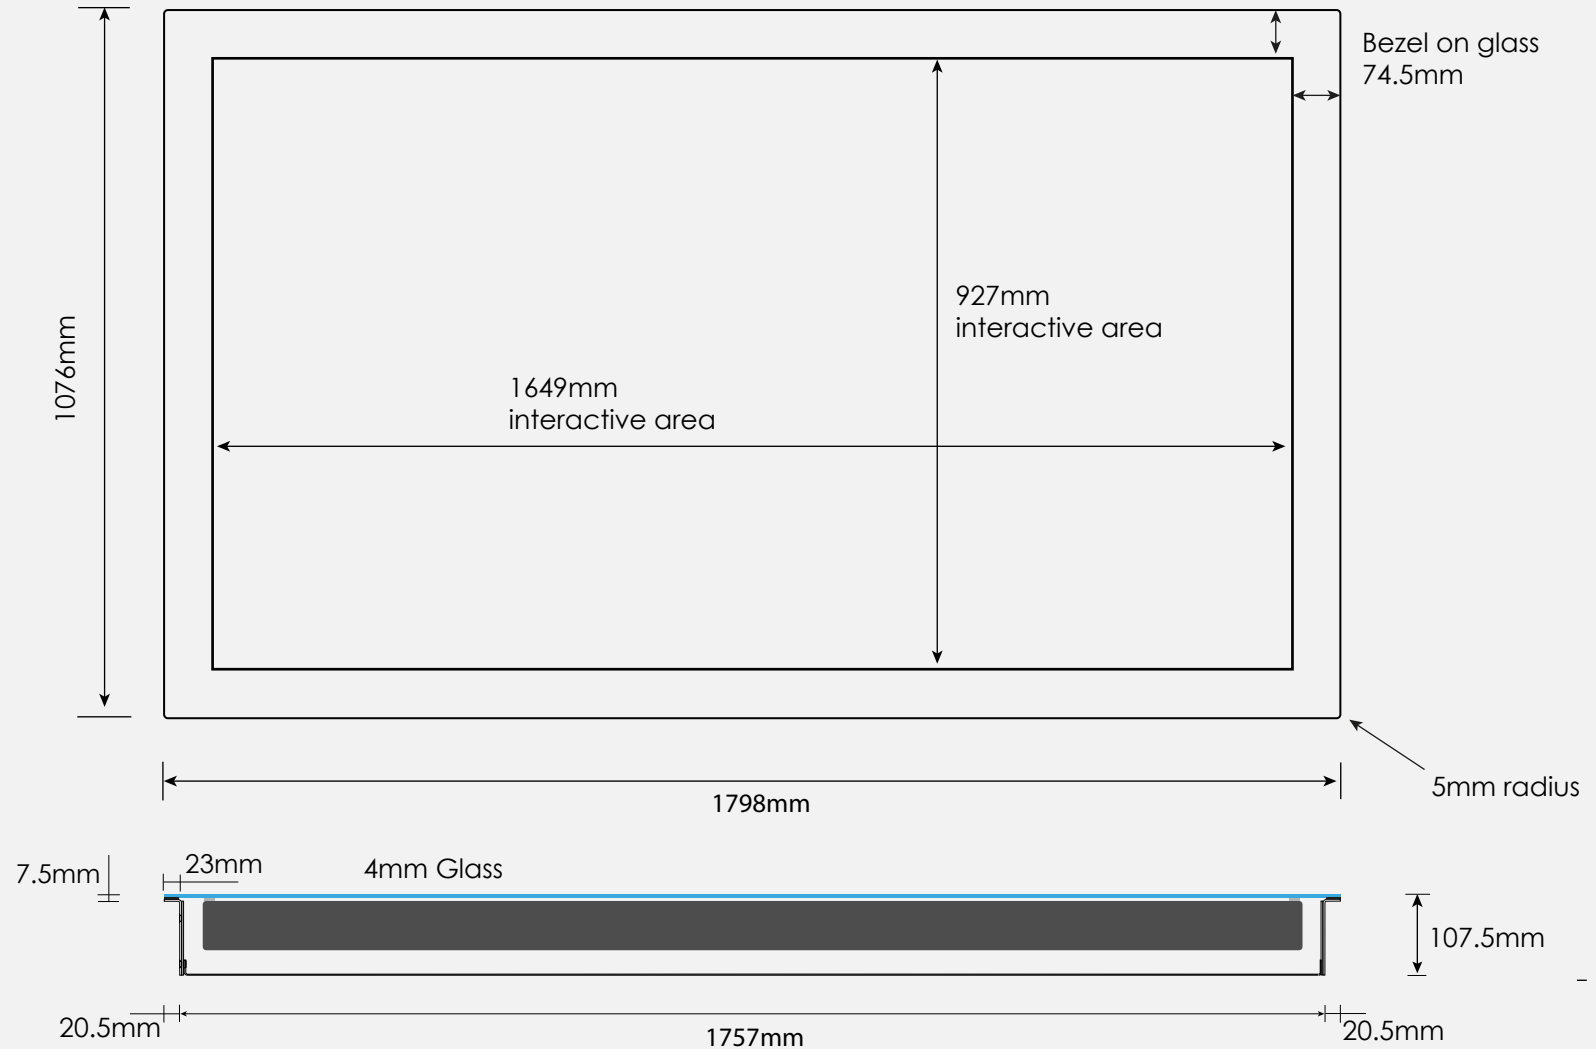

PERFORMANCE	
Substrate thickness	Up to 6mm
Touch response	5 milliseconds
Calibration	Available using control panel: no drift
POWER CONSUMPTION	
Average power consumption (P)	USB powered @ 5V
	Peak consumption: 410 mA
	Operation consumption: 370mA
RELIABILITY	
Operating temperature range	-20°C to 70°C
Operating humidity range	0% to 96%
Life time expectancy	Unlimited
Controller life time expectancy	1 million hours

[promultis]

Insert with 43" interactive area

[promultis]

Insert with 48" interactive area

[promultis]

Insert with 49" interactive area

[promultis]

Insert with 55" interactive area

[promultis]

Insert with 65" interactive area

[promultis]

Insert with 75" interactive area

[promultis]

Insert with 85" interactive area