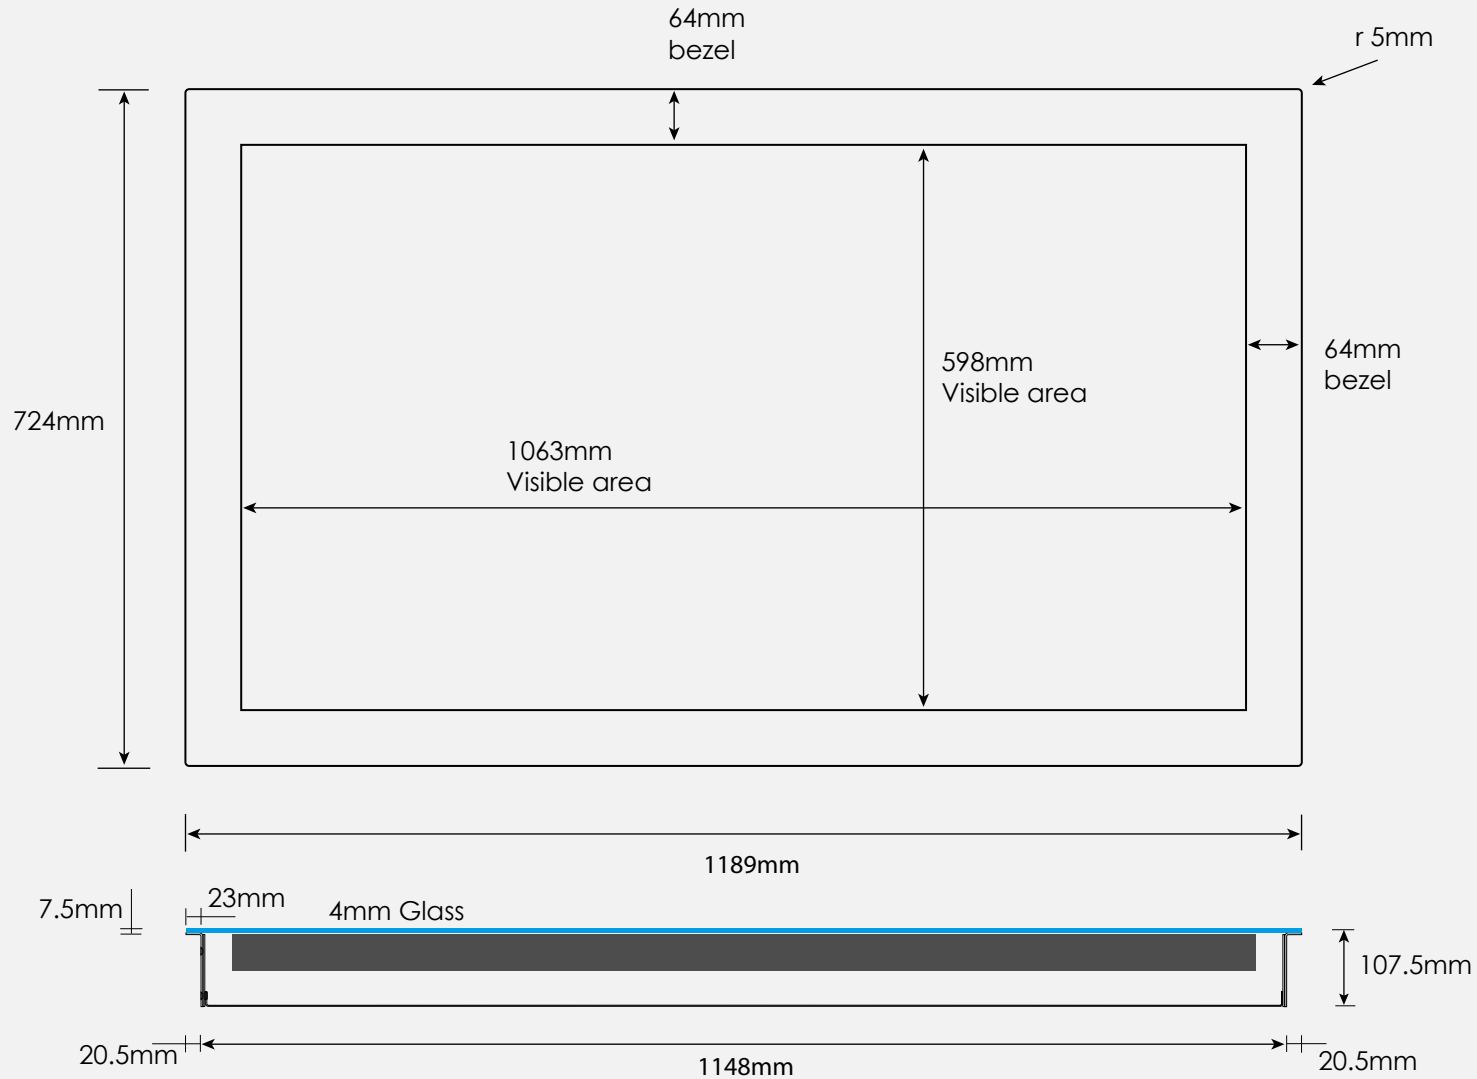

PERFORMANCE	
Substrate thickness	Up to 6mm
Touch response	5 milliseconds
Calibration	Available using control panel: no drift
POWER CONSUMPTION	
Average power consumption (P)	USB powered @ 5V
	Peak consumption: 410 mA
	Operation consumption: 370mA
RELIABILITY	
Operating temperature range	-20°C to 70°C
Operating humidity range	0% to 96%
Life time expectancy	Unlimited
Controller life time expectancy	1 million hours

[promultis]

Insert with 43" interactive area

[promultis]

Insert with 48" interactive area

[promultis]

Insert with 49" interactive area

[promultis]

Insert with 55" interactive area

[promultis]

Insert with 65" interactive area

[promultis]

Insert with 75" interactive area

[promultis]

Insert with 85" interactive area