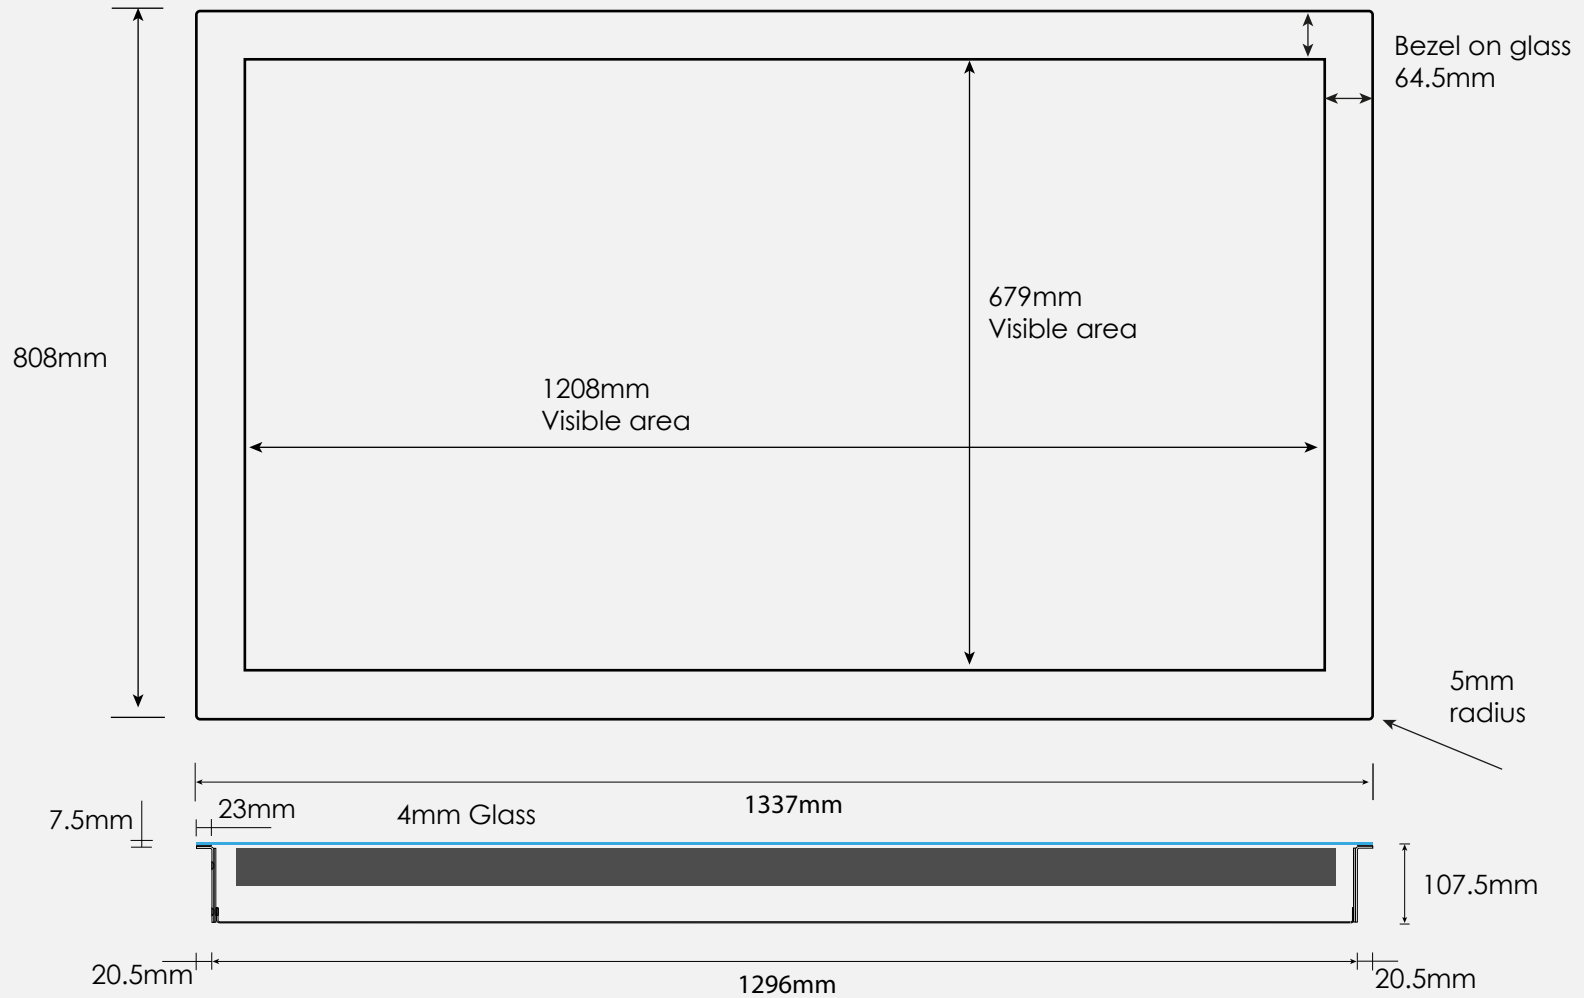

PERFORMANCE	
Substrate thickness	Up to 6mm
Touch response	5 milliseconds
Calibration	Available using control panel: no drift
POWER CONSUMPTION	
Average power consumption (P)	USB powered @ 5V
	Peak consumption: 410 mA
	Operation consumption: 370mA
RELIABILITY	
Operating temperature range	-20°C to 70°C
Operating humidity range	0% to 96%
Life time expectancy	Unlimited
Controller life time expectancy	1 million hours

[promultis]

Insert with 43" interactive area

[promultis]

Insert with 48" interactive area

[promultis]

Insert with 49" interactive area

[promultis]

Insert with 55" interactive area

[promultis]

Insert with 65" interactive area

[promultis]

Insert with 75" interactive area

[promultis]

Insert with 85" interactive area