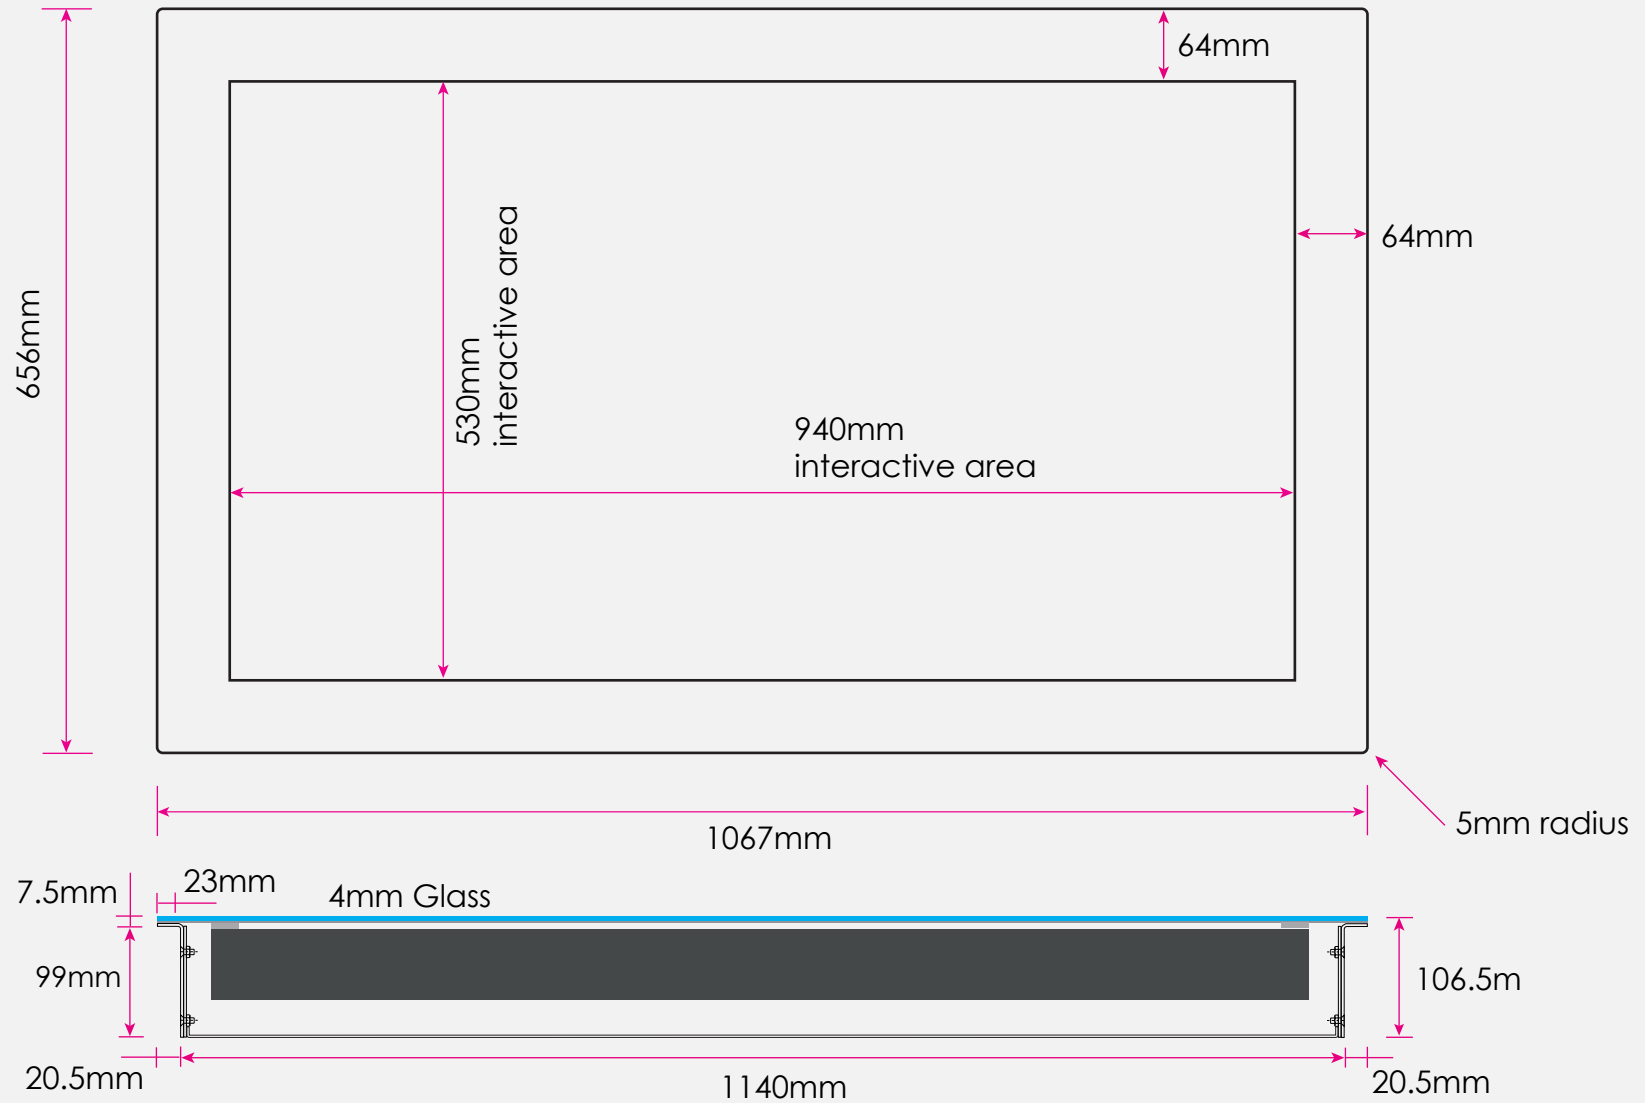

INFRA RED TOUCH	
Touch Points	10, 16/20 & 32
Touch sensitive to	Finger, Opaque object, Stylus
Sunlight Sensitivity	Can be used in direct sunlight
Interpolation	32,768x32,768
Response time	Repeated touch <6ms
Drift	None
Temperature	-20°C~60°C
Accuracy	±2mm
Interface	USB-2
Relative Humidity	10%~90%RH
Supported	OS Windows, MAC, Linux, Android
PROJECTED CAPACITIVE	
Detection method	Projected Capacitive
Input method	Finger and gloved finger
Number of simultaneous touches	100
Noise Shielding	DISPLAX XTR-Shield™ Plus, a proprietary noise filtering technology
Aspect ratio	16:9
Controller	Printed circuit board with mini USB connector
Adhesive	Permanent
Interface	HID
OS with multitouch	Windows 8.1, 8, 7, 10; Ubuntu 12.04; Android; Chrome OS
OS with single touch	Mac OS X Yosemite
OS with mouse emulation	Spinetix Media Player HMP 200
Data connectivity	USB 2.0
Touch accuracy	1mm absolute

PERFORMANCE	
Substrate thickness	Up to 6mm
Touch response	5 milliseconds
Calibration	Available using control panel: no drift
POWER CONSUMPTION	
Average power consumption (P)	USB powered @ 5V
	Peak consumption: 410 mA
	Operation consumption: 370mA
RELIABILITY	
Operating temperature range	-20°C to 70°C
Operating humidity range	0% to 96%
Life time expectancy	Unlimited
Controller life time expectancy	1 million hours

[promultis]

Insert with 43" interactive area

[promultis]

Insert with 48" interactive area

[promultis]

Insert with 49" interactive area

[promultis]

Insert with 55" interactive area

[promultis]

Insert with 65" interactive area

[promultis]

Insert with 75" interactive area

[promultis]

Insert with 85" interactive area