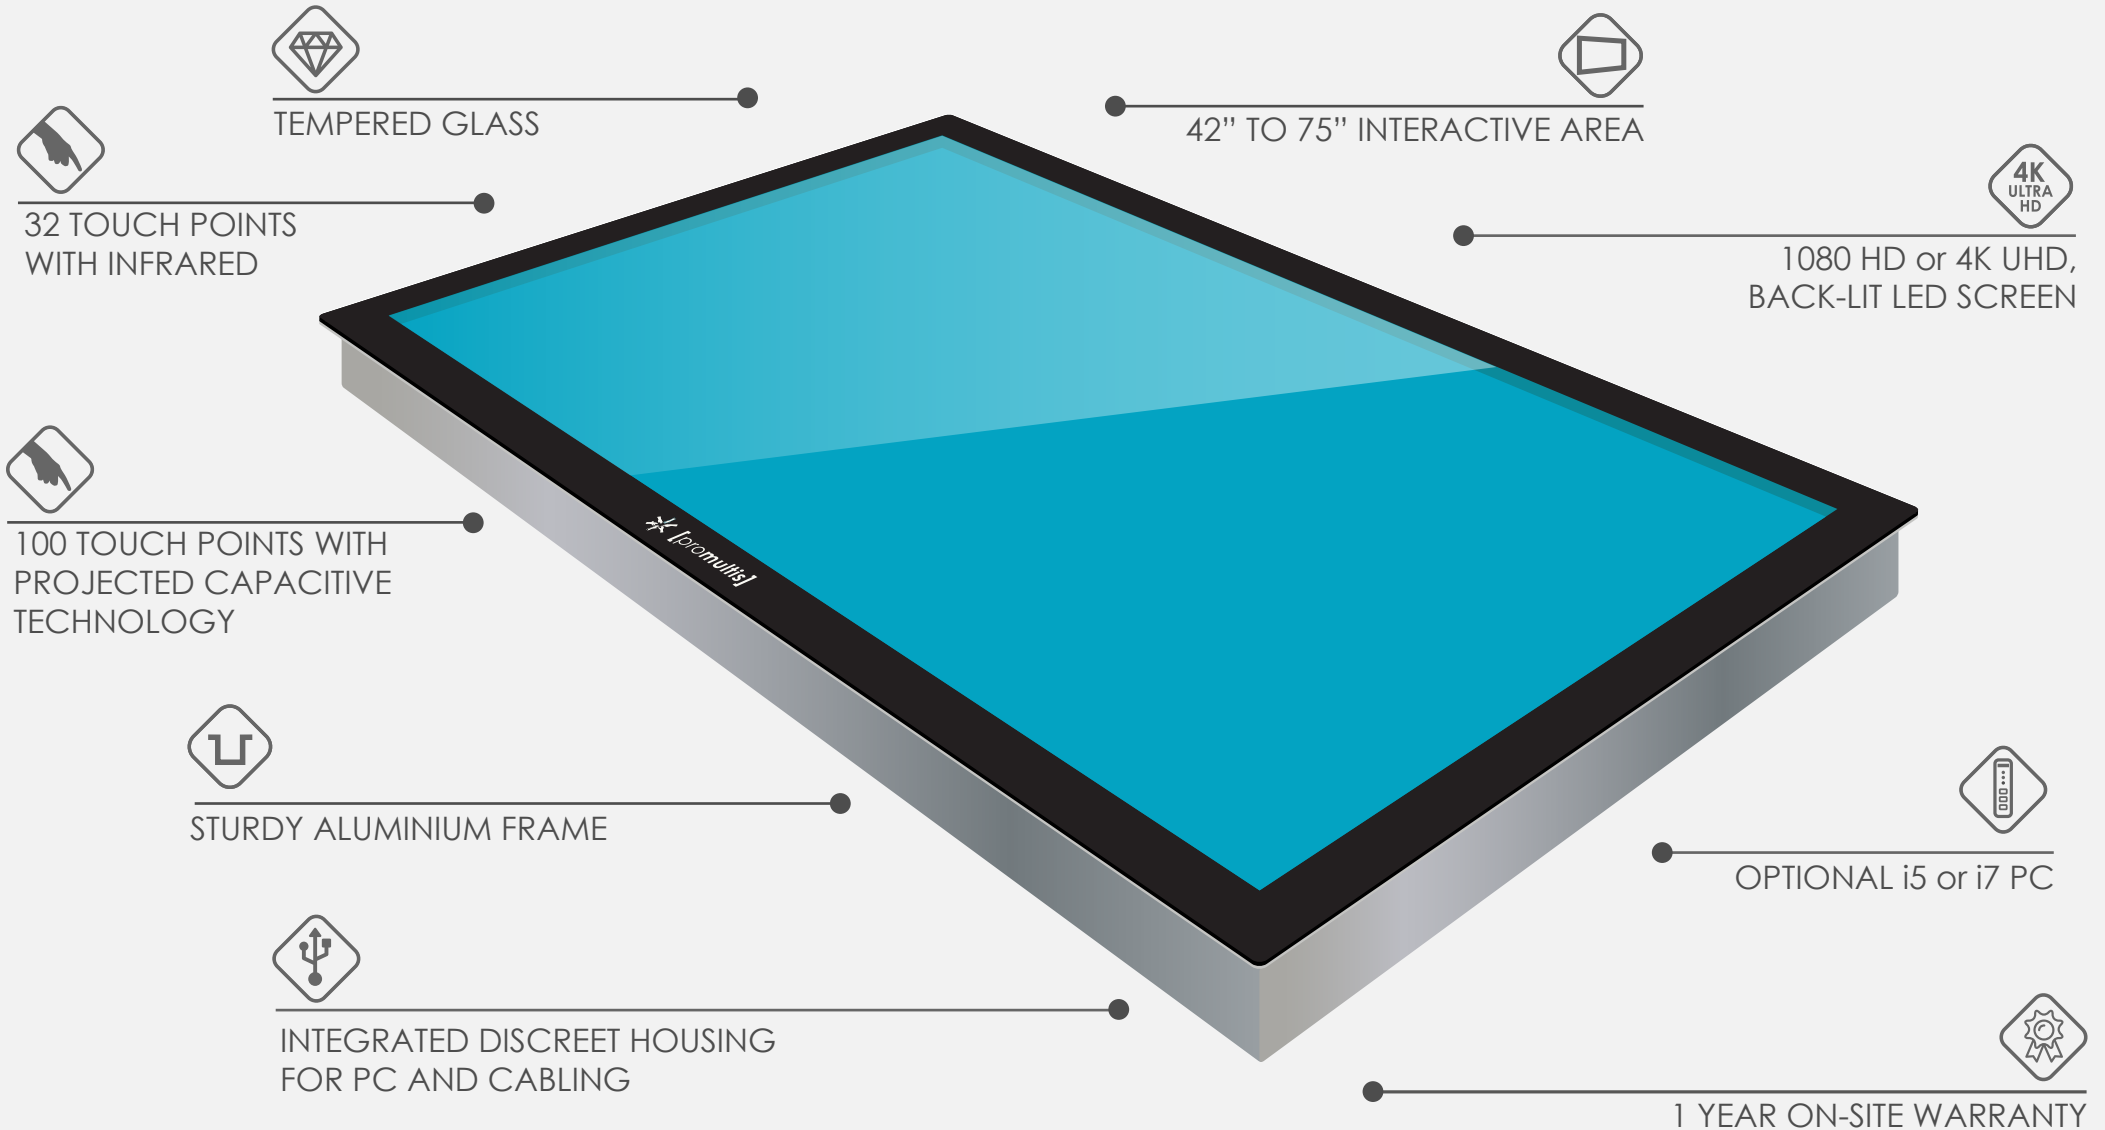

[promultis]

Insert

Pre-packaged multitouch solution that can be incorporated into your own designed facility, be it a table, cabinet or vertical installation.

CHASSIS FEATURES	
Materials	Aluminum
Glass type	Toughened
PANEL	
Interactive area	42" 48" 49" 55" 65" 75" 85"
Panel resolution	1080p HD or 4K UHD 3840 x 2160
Native resolution	1080x1920 or 3840 x 2160 60Hz
Brightness (nits)	450
Contrast ratio	1500 to 1
Response time	6ms
Aspect ratio	16x9
Viewing angle	178° / 178°
Pixel pitch	0.744 (mm)
LCD Illumination	Backlit LED
Speaker	10W x2
ENVIRONMENT	
Operating temperature	50°F to 104°F (10°C to 40°C)
Operating Humidity	10% to 80%, non-condensing
Storage Temperature	-4°F to 113°F (-20°C to 45°C)
Storage Humidity	5% to 95%, non-condensing
SHIPPED WITH	
Cables	Power USB HDMI
Remote control	Included
User manual	Included
WARRANTY	
3 year repair or replace warranty as standard	
Extended warranties and SLA's available at an additional cost	

INFRA RED TOUCH	
Touch Points	10, 16/20 & 32
Touch sensitive to	Finger, Opaque object, Stylus
Sunlight Sensitivity	Can be used in direct sunlight
Interpolation	32,768x32,768
Response time	Repeated touch <6ms
Drift	None
Temperature	-20°C~60°C
Accuracy	±2mm
Interface	USB-2
Relative Humidity	10%~90%RH
Supported	OS Windows, MAC, Linux, Android
PROJECTED CAPACITIVE	
Detection method	Projected Capacitive
Input method	Finger and gloved finger
Number of simultaneous touches	100
Noise Shielding	DISPLAX XTR-Shield™ Plus, a proprietary noise filtering technology
Aspect ratio	16:9
Controller	Printed circuit board with mini USB connector
Adhesive	Permanent
Interface	HID
OS with multitouch	Windows 8.1, 8, 7, 10; Ubuntu 12.04; Android; Chrome OS
OS with single touch	Mac OS X Yosemite
OS with mouse emulation	Spinetix Media Player HMP 200
Data connectivity	USB 2.0
Touch accuracy	1mm absolute