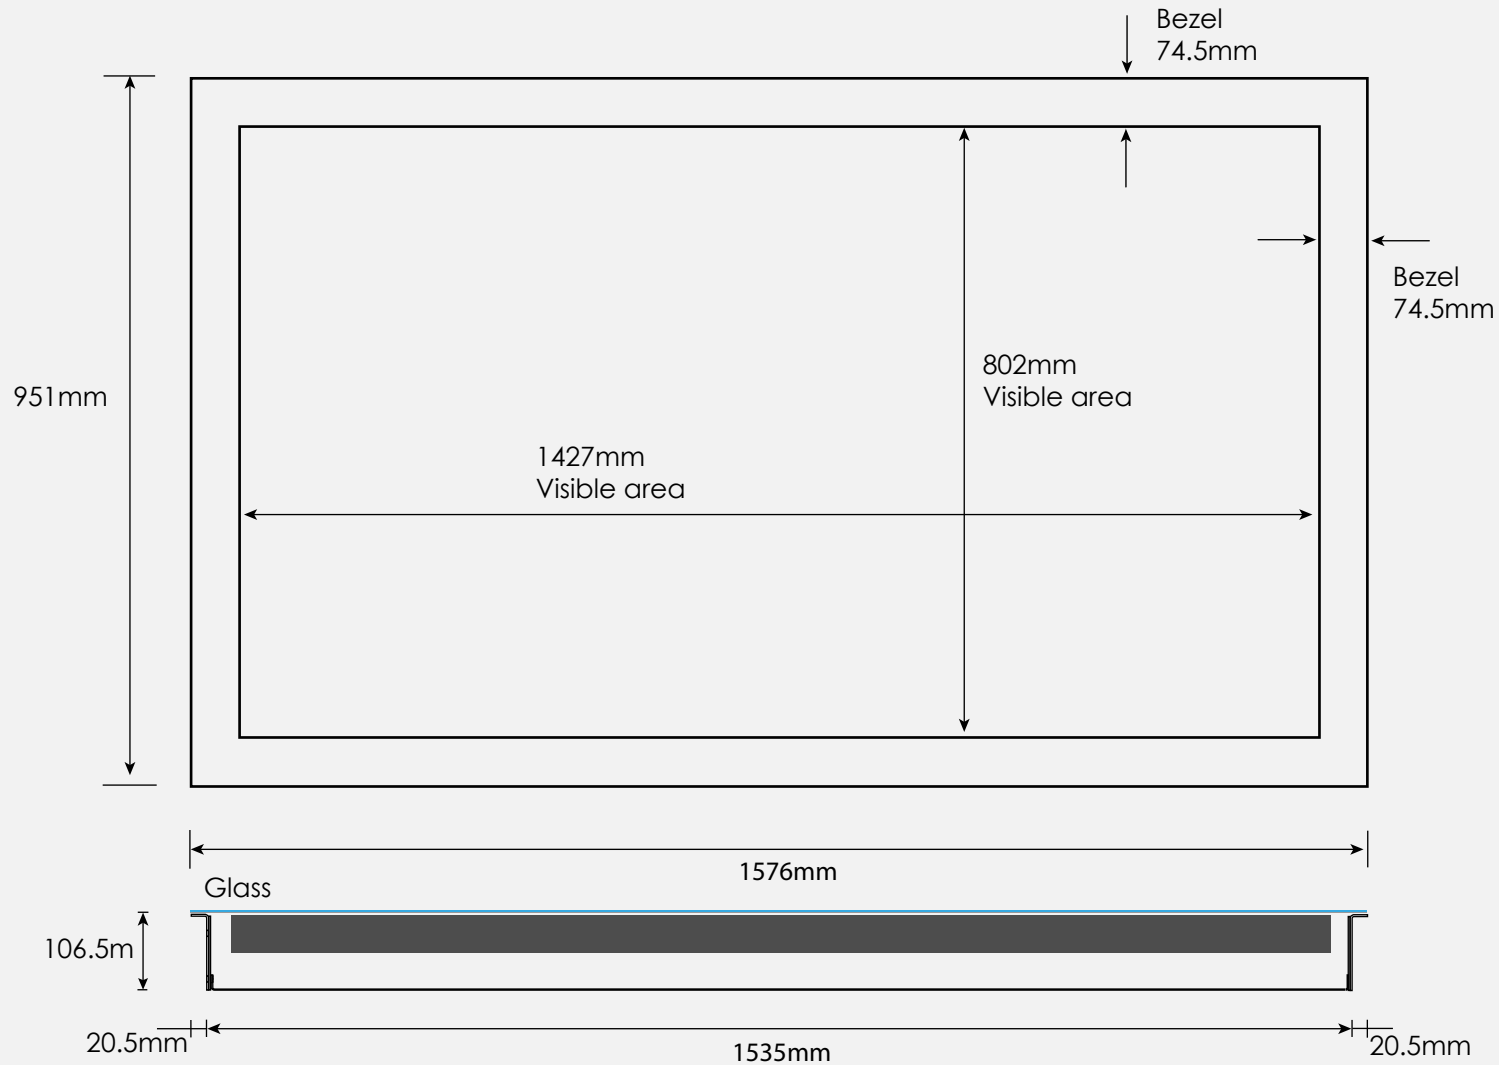

PERFORMANCE	
Substrate thickness	Up to 6mm
Touch response	5 milliseconds
Calibration	Available using control panel: no drift
POWER CONSUMPTION	
Average power consumption (P)	USB powered @ 5V
	Peak consumption: 410 mA
	Operation consumption: 370mA
RELIABILITY	
Operating temperature range	-20°C to 70°C
Operating humidity range	0% to 96%
Life time expectancy	Unlimited
Controller life time expectancy	1 million hours

[promultis]

Insert with 43" interactive area

[promultis]

Insert with 48" interactive area

[promultis]

Insert with 49" interactive area

[promultis]

Insert with 55" interactive area

[promultis]

Insert with 65" interactive area

[promultis]

Insert with 75" interactive area

[promultis]

Insert with 85" interactive area