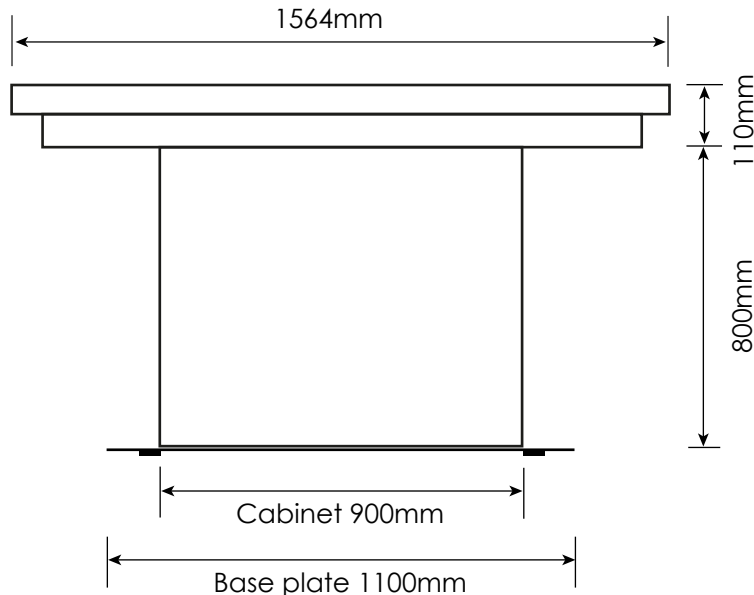

# 65" Uno Table with projected capacitive interactive area

Cabinet with shelf

[promultis]