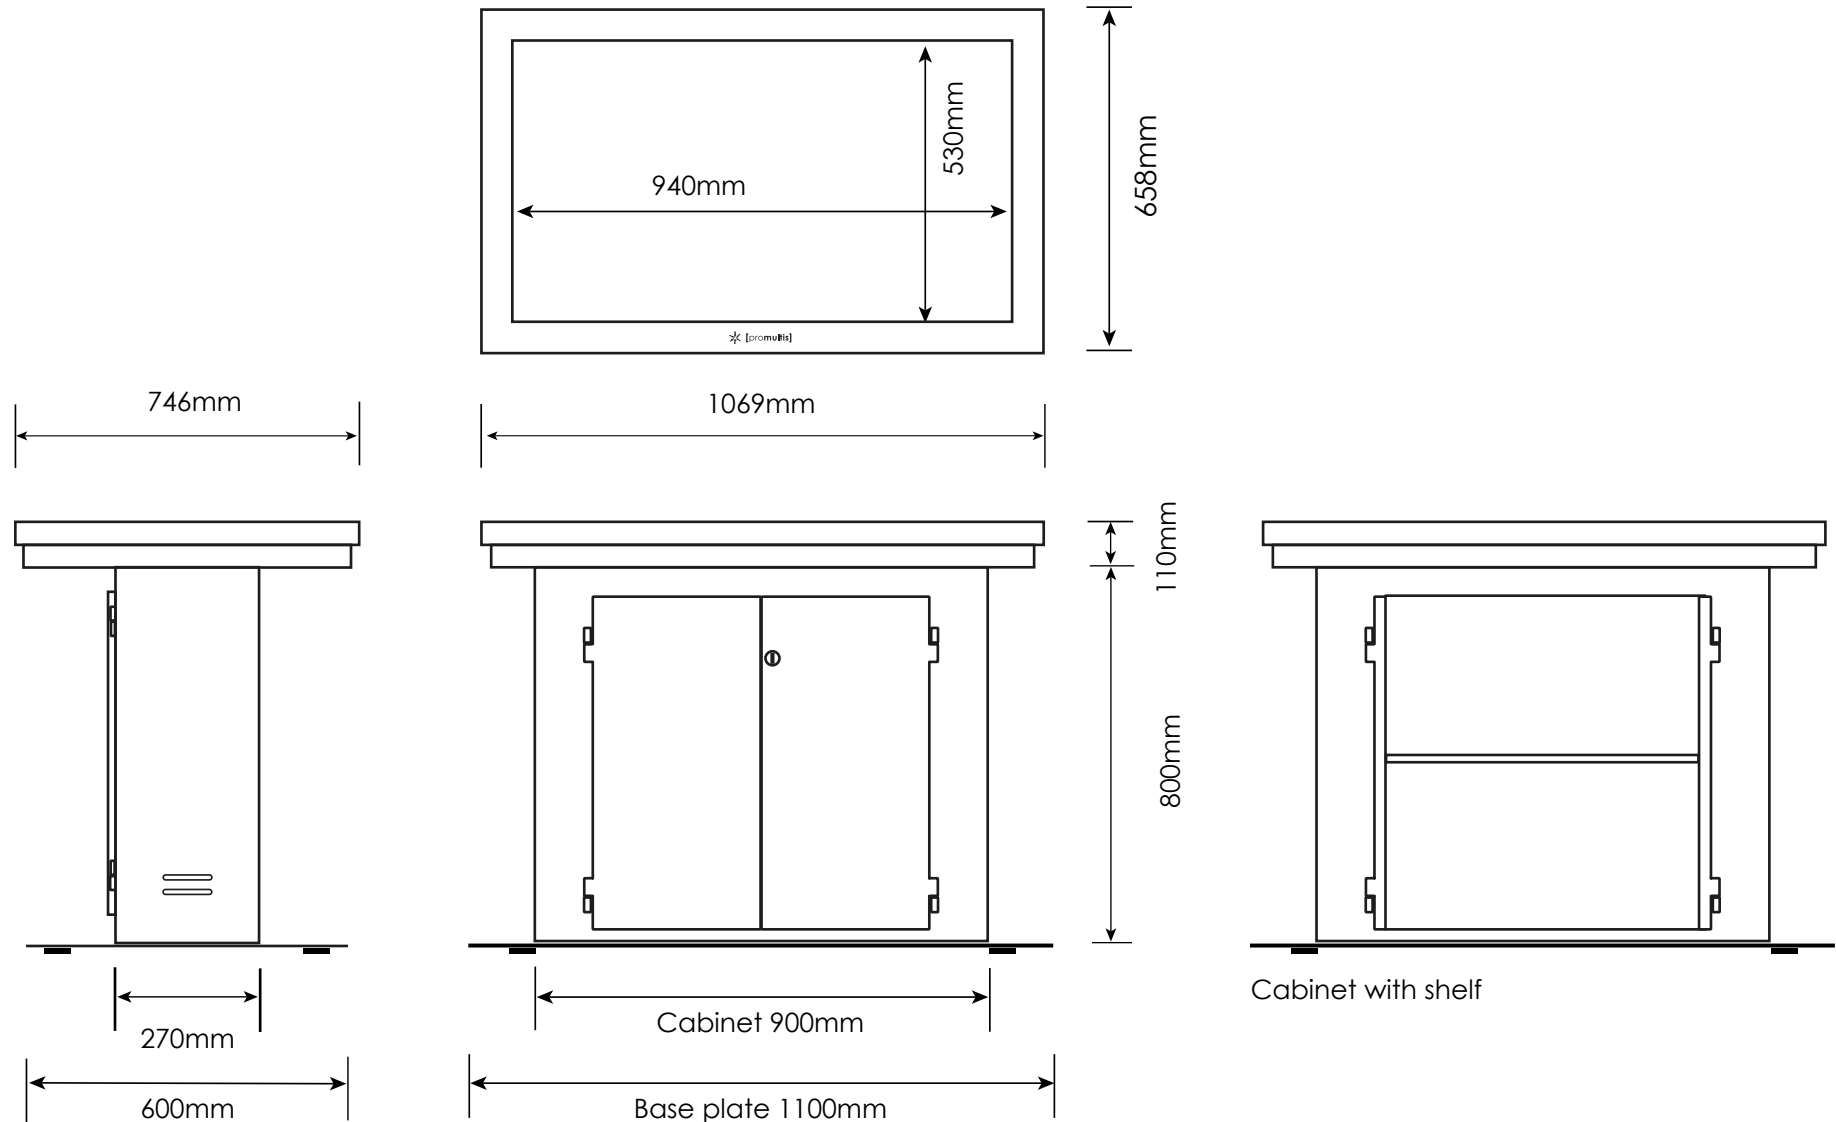

[promultis]

43" Uno Table with projected capacitive interactive area

[promultis]
MULTITOUCH SOLUTIONS

For more exciting multitouch products visit
www.promultis.info
or call +44 (0) 239 251 2794