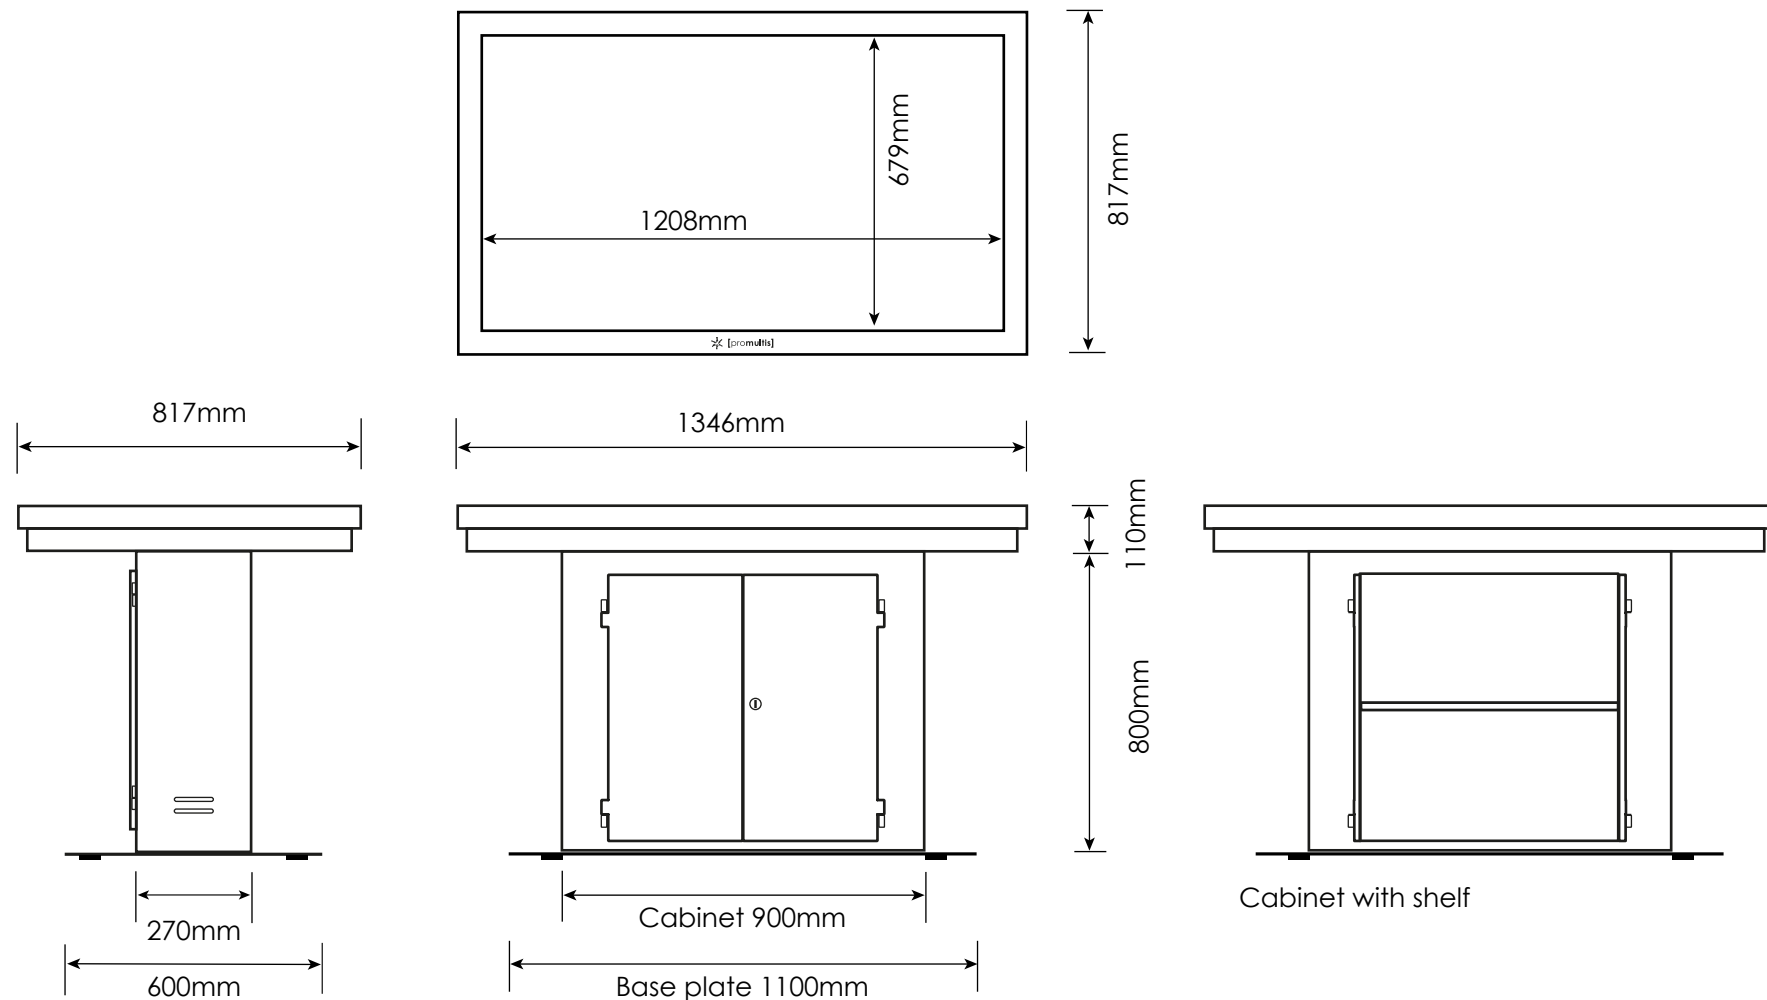

[promultis]

55" Uno Table with projected capacitive interactive area

[promultis]
MULTITOUCH SOLUTIONS

For more exciting multitouch products visit
www.promultis.info
or call +44 (0) 239 251 2794