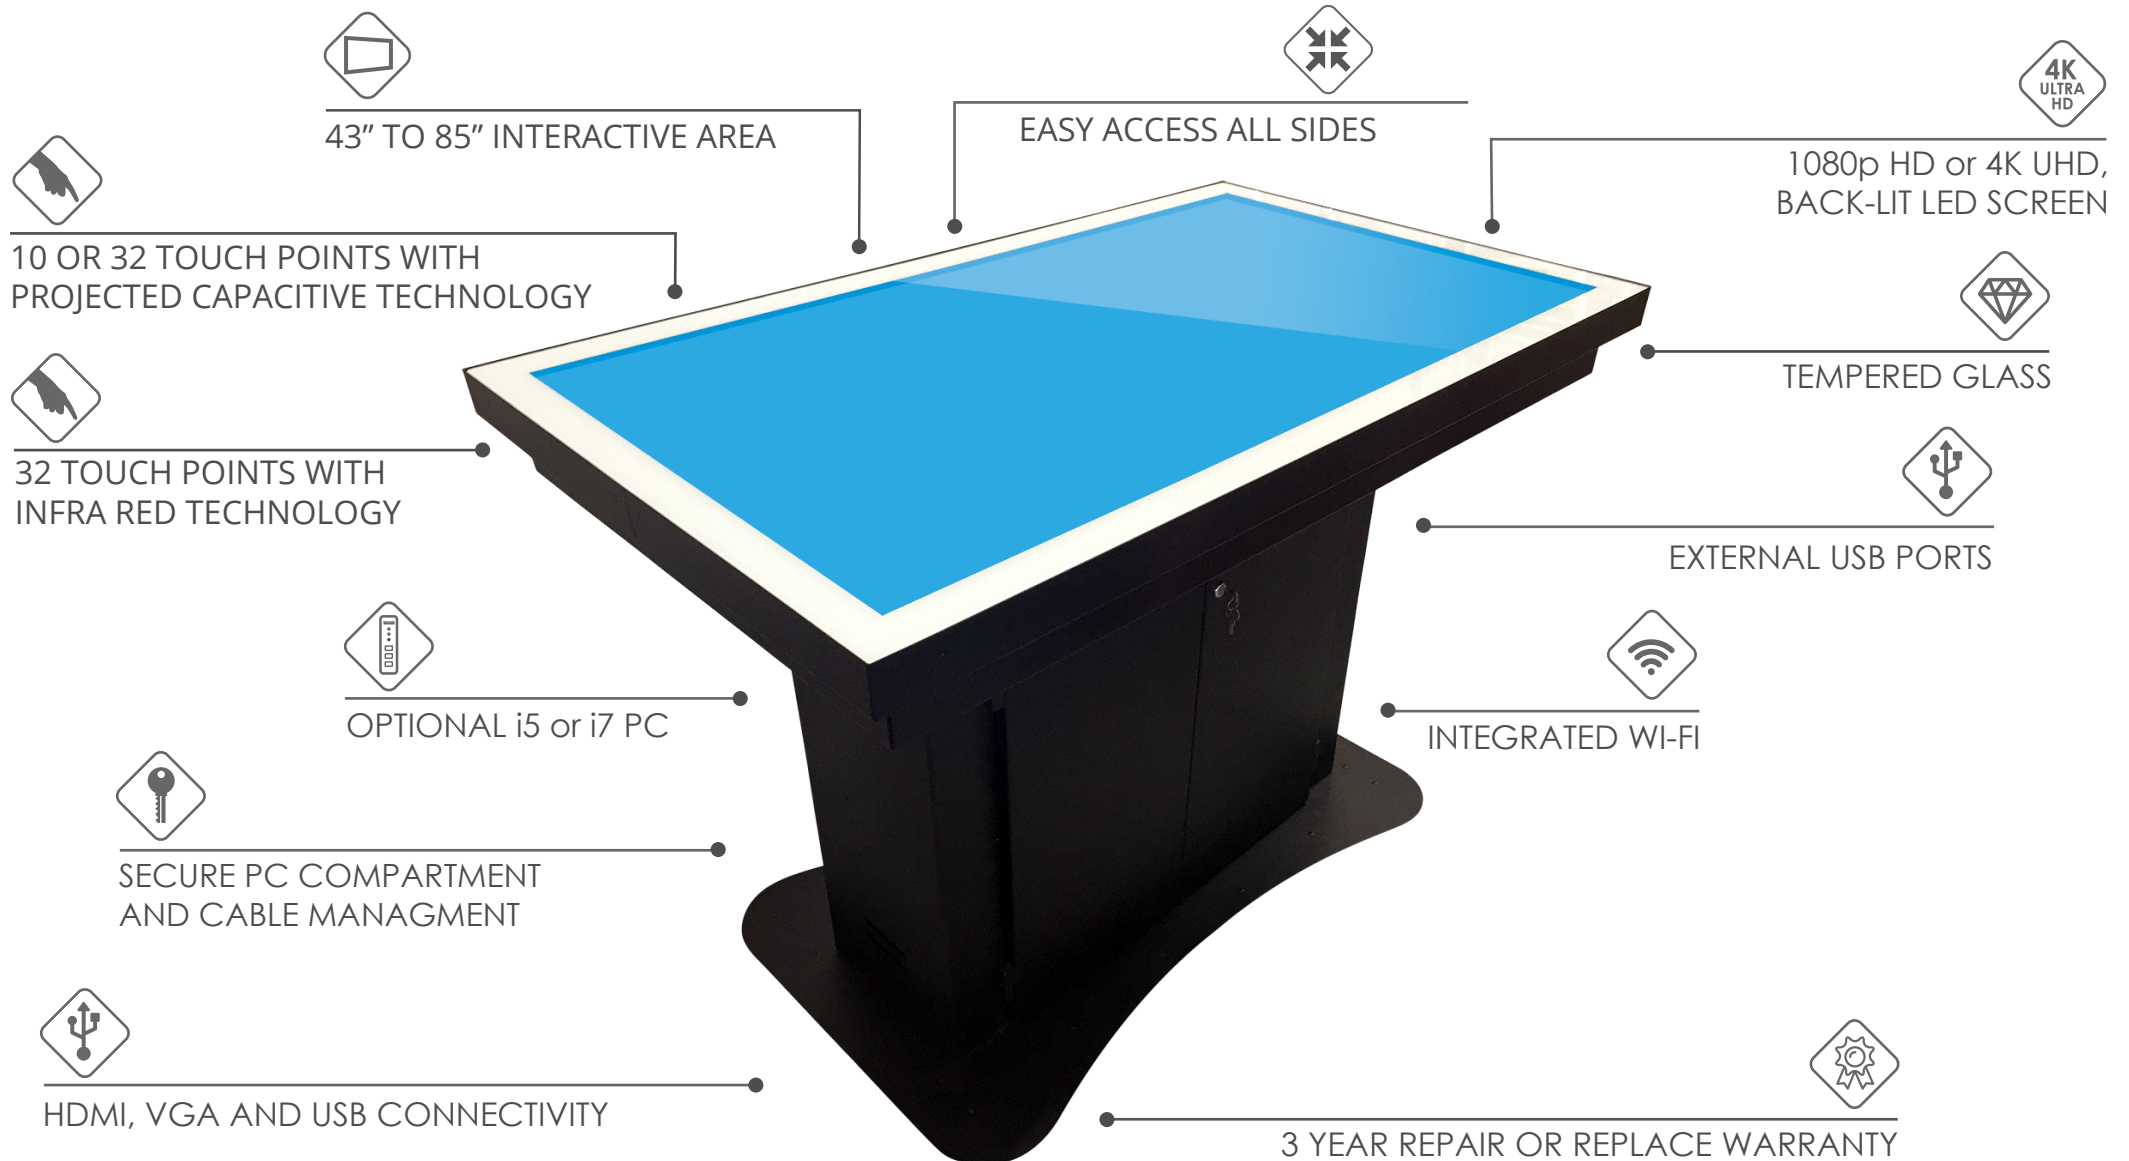

# Uno Table

The Promultis Uno Table is a complete multi touch, collaborative interactive surface solution that integrates the latest touch screen technology into a table.

CHASSIS FEATURES	
Materials	Aluminum
Glass type	Toughened
Base unit	Cable Mangement and PC shelf
Base	Plate or curved feet
PANEL	
Interactive area	42"   48"   55"   65"   75"   86"
Panel resolution	1080p HD or 4K UHD 3840 x 2160
Native resolution	1920 x 1080 or 3840 x 2160 60Hz
Brightness (nits)	450
Contrast ratio	1500 to 1
Response time	6ms
Aspect ratio	16x9
Viewing angle	178° / 178°
Pixel pitch	0.744 (mm)
LCD Illumination	Backlit LED
Speaker	10W x2
ENVIRONMENT	
Operating temperature	50°F to 104°F (10°C to 40°C)
Operating Humidity	10% to 80%, non-condensing
Storage Temperature	-4°F to 113°F (-20°C to 45°C)
Storage Humidity	5% to 95%, non-condensing
SHIPPED WITH	
Cables	Power   USB   HDMI
Remote control	Included
User manual	Included
WARRANTY	
3 year repair or replace warranty as standard	
Extended warranties and SLA's available at an additional cost	

# 65" Uno Table with projected capacitive interactive area

Cabinet with shelf

[promultis]

# 75" Uno Table with projected capacitive interactive area

Cabinet with shelf

[promultis]