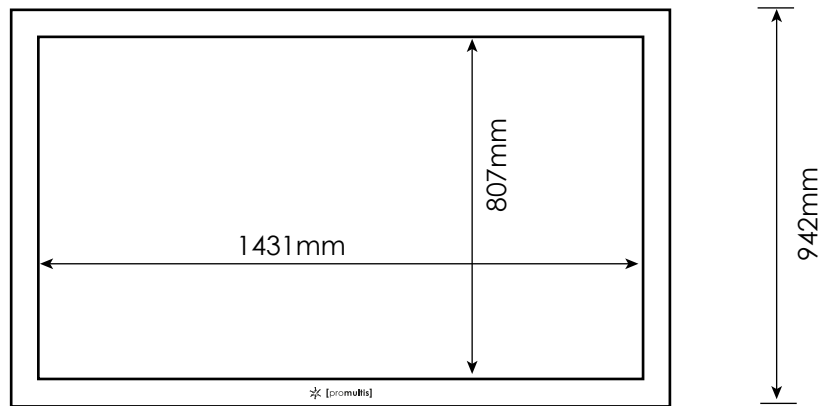

# 65" Uno Table with projected capacitive interactive area

Cabinet with shelf

[promultis]