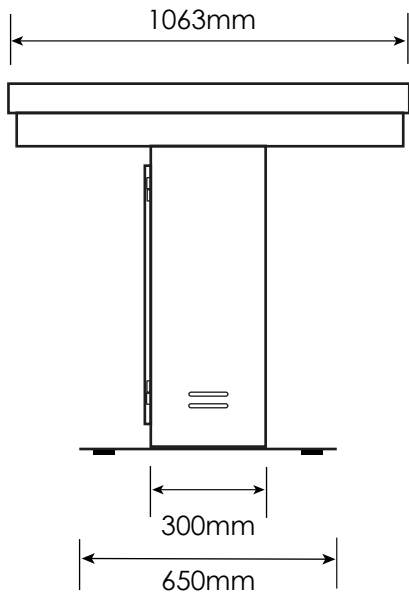

[promultis]

75" Uno Table with projected capacitive interactive area

Cabinet with shelf