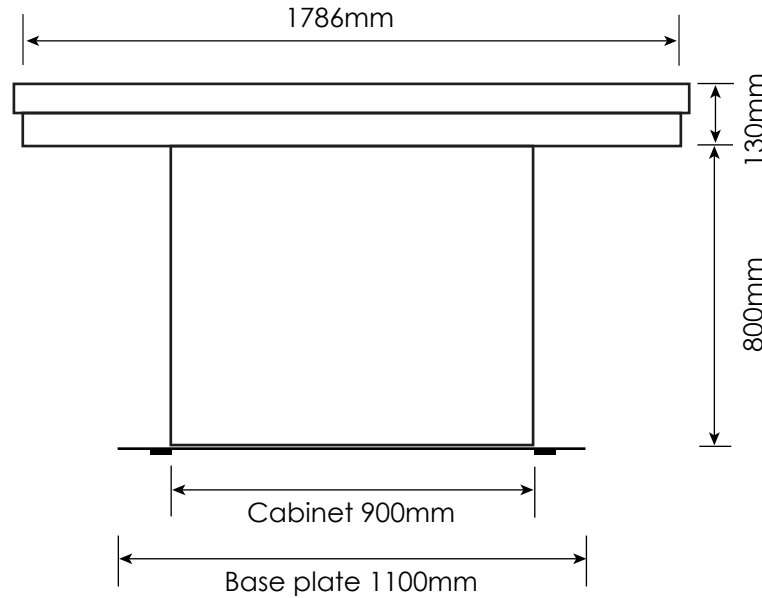

[promultis]

75" Uno Table with projected capacitive interactive area

Cabinet with shelf