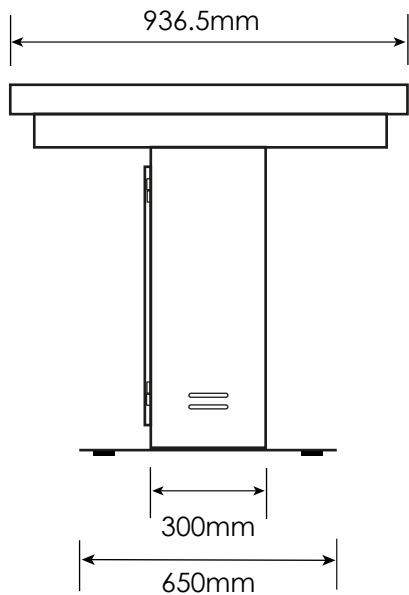

[promultis]

65" Uno Table with projected capacitive interactive area

Cabinet with shelf