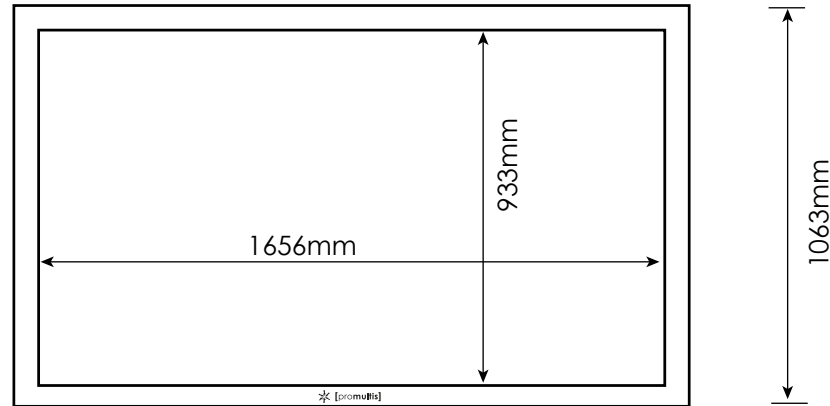

[promultis]

75" Uno Table with projected capacitive interactive area

Cabinet with shelf