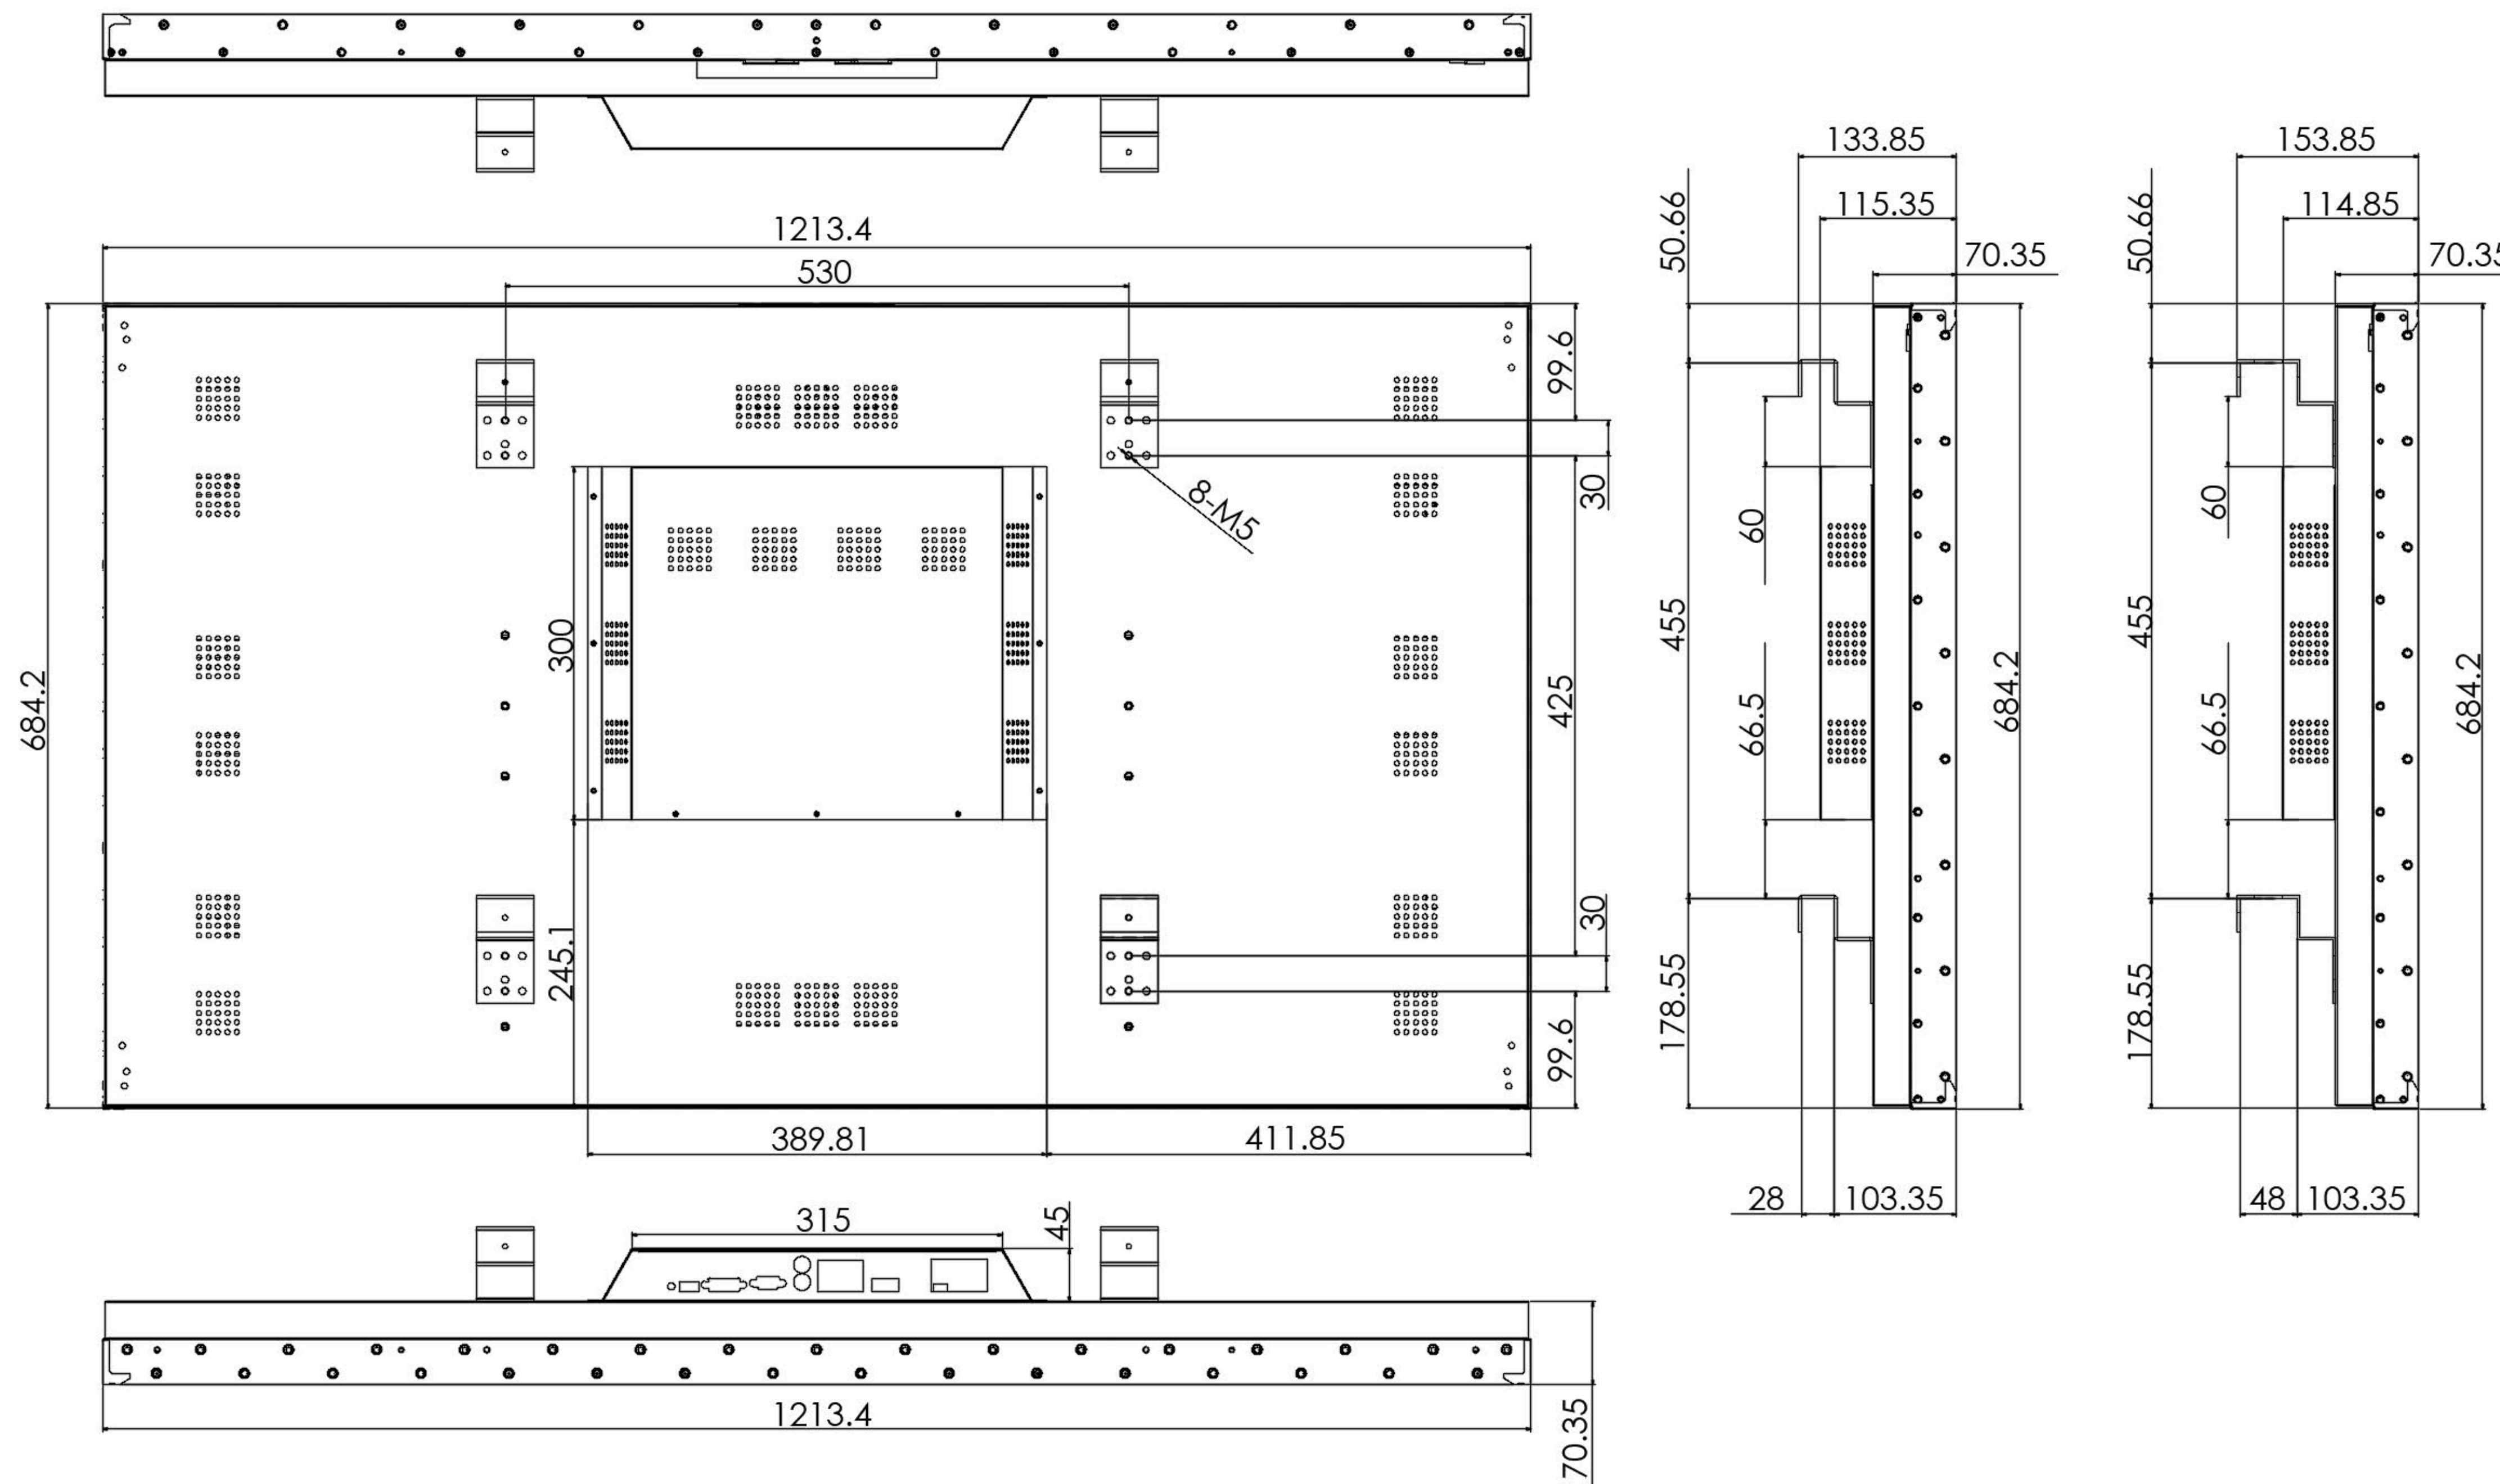

# Promultis 55" Bezel-less Video Wall Screen

---

[promultis]

# Promultis 55" Bezel-less Video Wall Screen

## SPECIFICATIONS

Panel Size	55" DID LCD Screen(bezel less,with LED Backlight)
Aspect Ratio	16:09
Max Resolution Support	1920x1080
Pixel Pitch	0.63(H)×0.63 (V)
Colour	8Bit,16.7M
Brightness (nits)	500cd/m2
Contrast	3500:1
Visual Angle (H/V)	178°(H) / 178°(V)
Response Time	<=8ms
Life (hours)	>60,000(hrs)