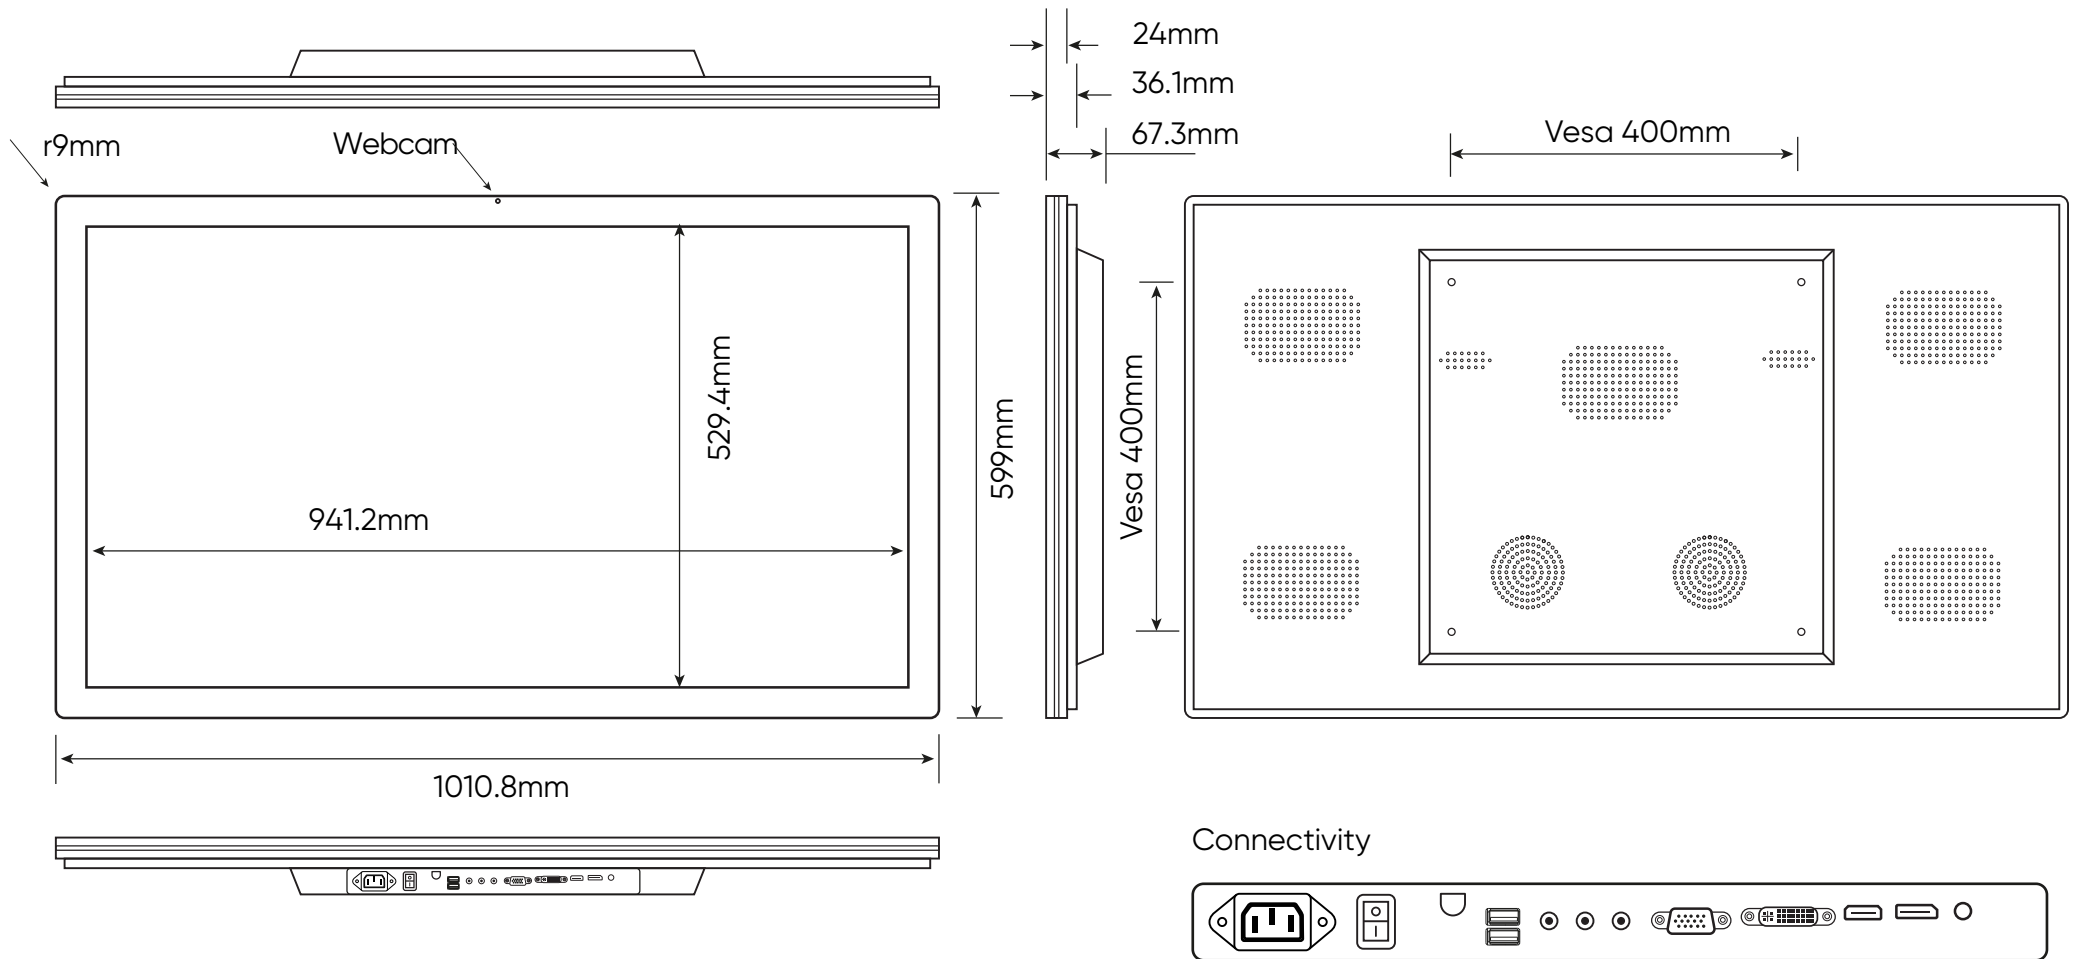

[promultis]

43 inch Electra Touch Screen with Projected Capacitive Technology

Note: Product design specifications including dimensions are subject to change without notice and may vary from those shown.