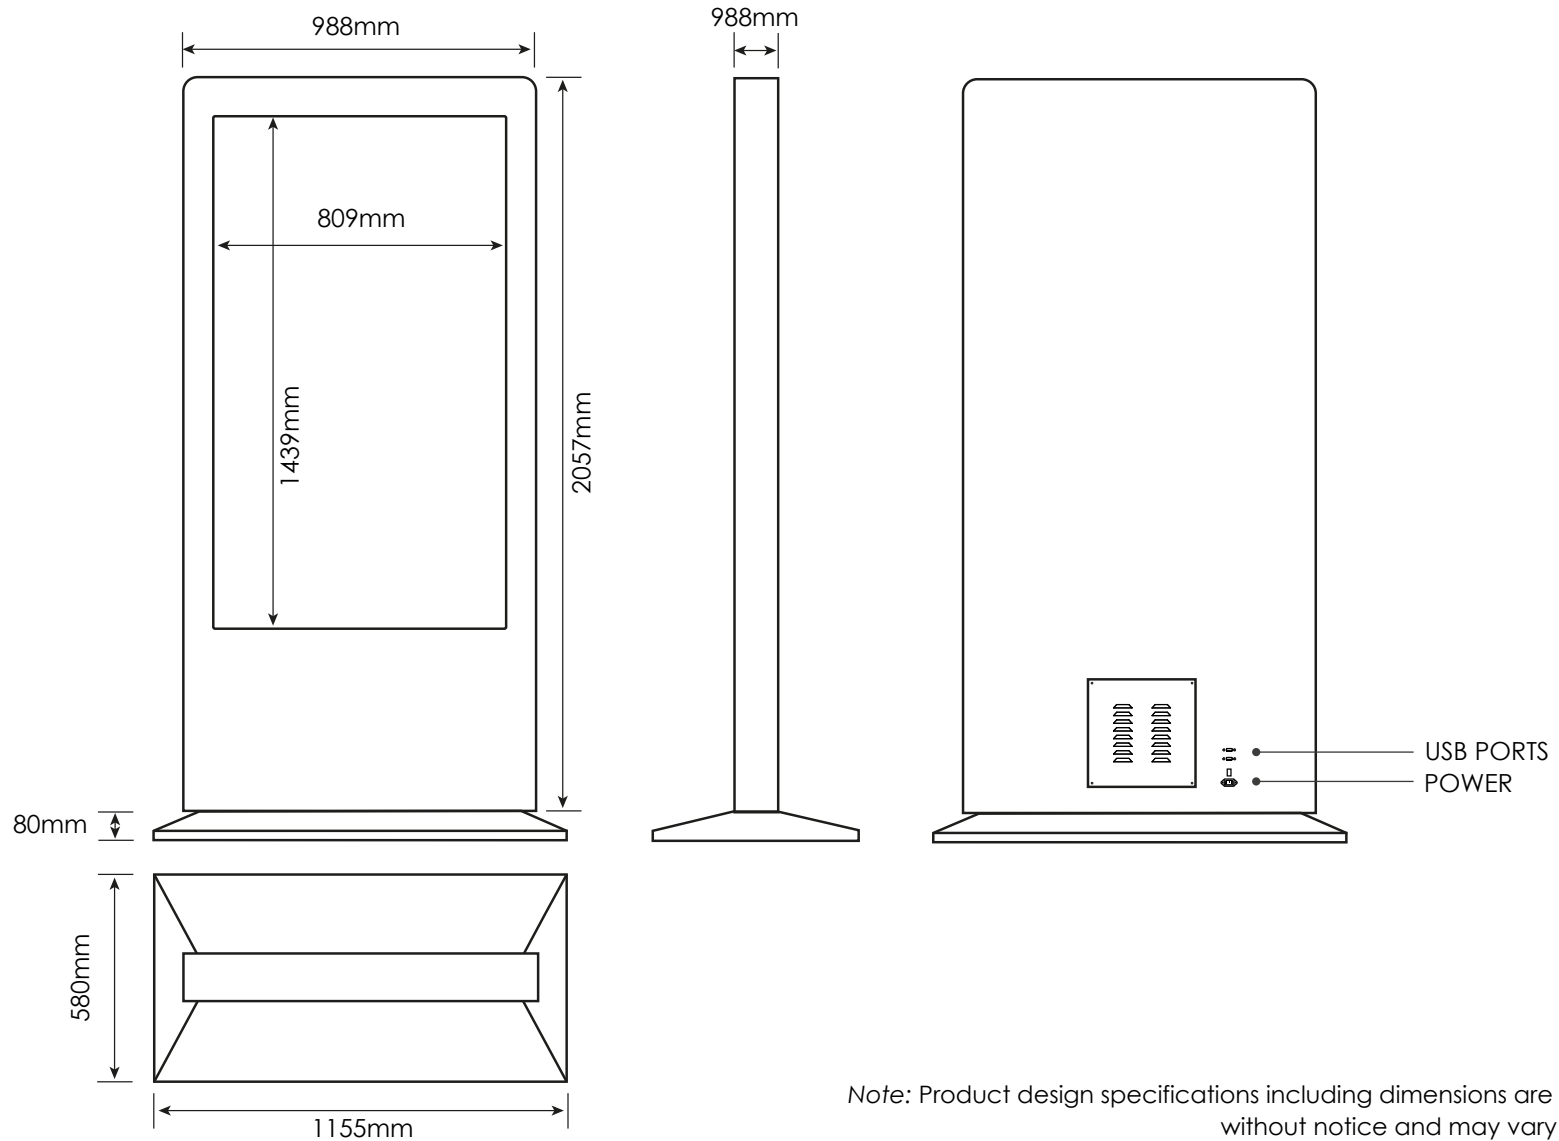

CHASSIS FEATURES	
Materials	Metal & Aluminum
Glass type	Toughened
Colour	Black or white
Dimensions	988mm(w) x 2057mm(h) x 120mm(d)
Base plate	1155mm(w) x 580mm(d) x 80mm(h)
PANEL	
Interactive area	809mm x 1439mm (65")
Panel resolution	1080p HD
Native resolution	1080 pixels x 1920 pixels 60Hz
Brightness (nits)	450
Contrast ratio	1500 to 1
Response time	6ms
Aspect ratio	16x9
Viewing angle	178° / 178°
Pixel pitch	0.744 (mm)
LCD Illumination	Backlit LED
Speaker	10W x2
ENVIRONMENT	
Operating temperature	50°F to 104°F (10°C to 40°C)
Operating Humidity	10% to 80%, non-condensing
Storage Temperature	-4°F to 113°F (-20°C to 45°C)
Storage Humidity	5% to 95%, non-condensing
SHIPPED WITH	
Cables	Power cable
Remote control	Included
User manual	Included
WARRANTY	
1 year on-site warranty as standard	

INTEL NUC PC INTEGRATED IN REAR OF TOTEM	
Processor	Intel Core i5
Graphics	Intel Iris Plus Graphics 640
USB	Hi-speed USB 2.0 Ports
Wireless	Dual Band Wireless-AC
Memory	4GB RAM
Hard Drive	240GB SSD
OS	Windows 10

Note: Product design specifications including dimensions are subject to change without notice and may vary from those shown.

[promultis]

65" Touch Totem

Note: Product design specifications including dimensions are subject to change without notice and may vary from those shown.