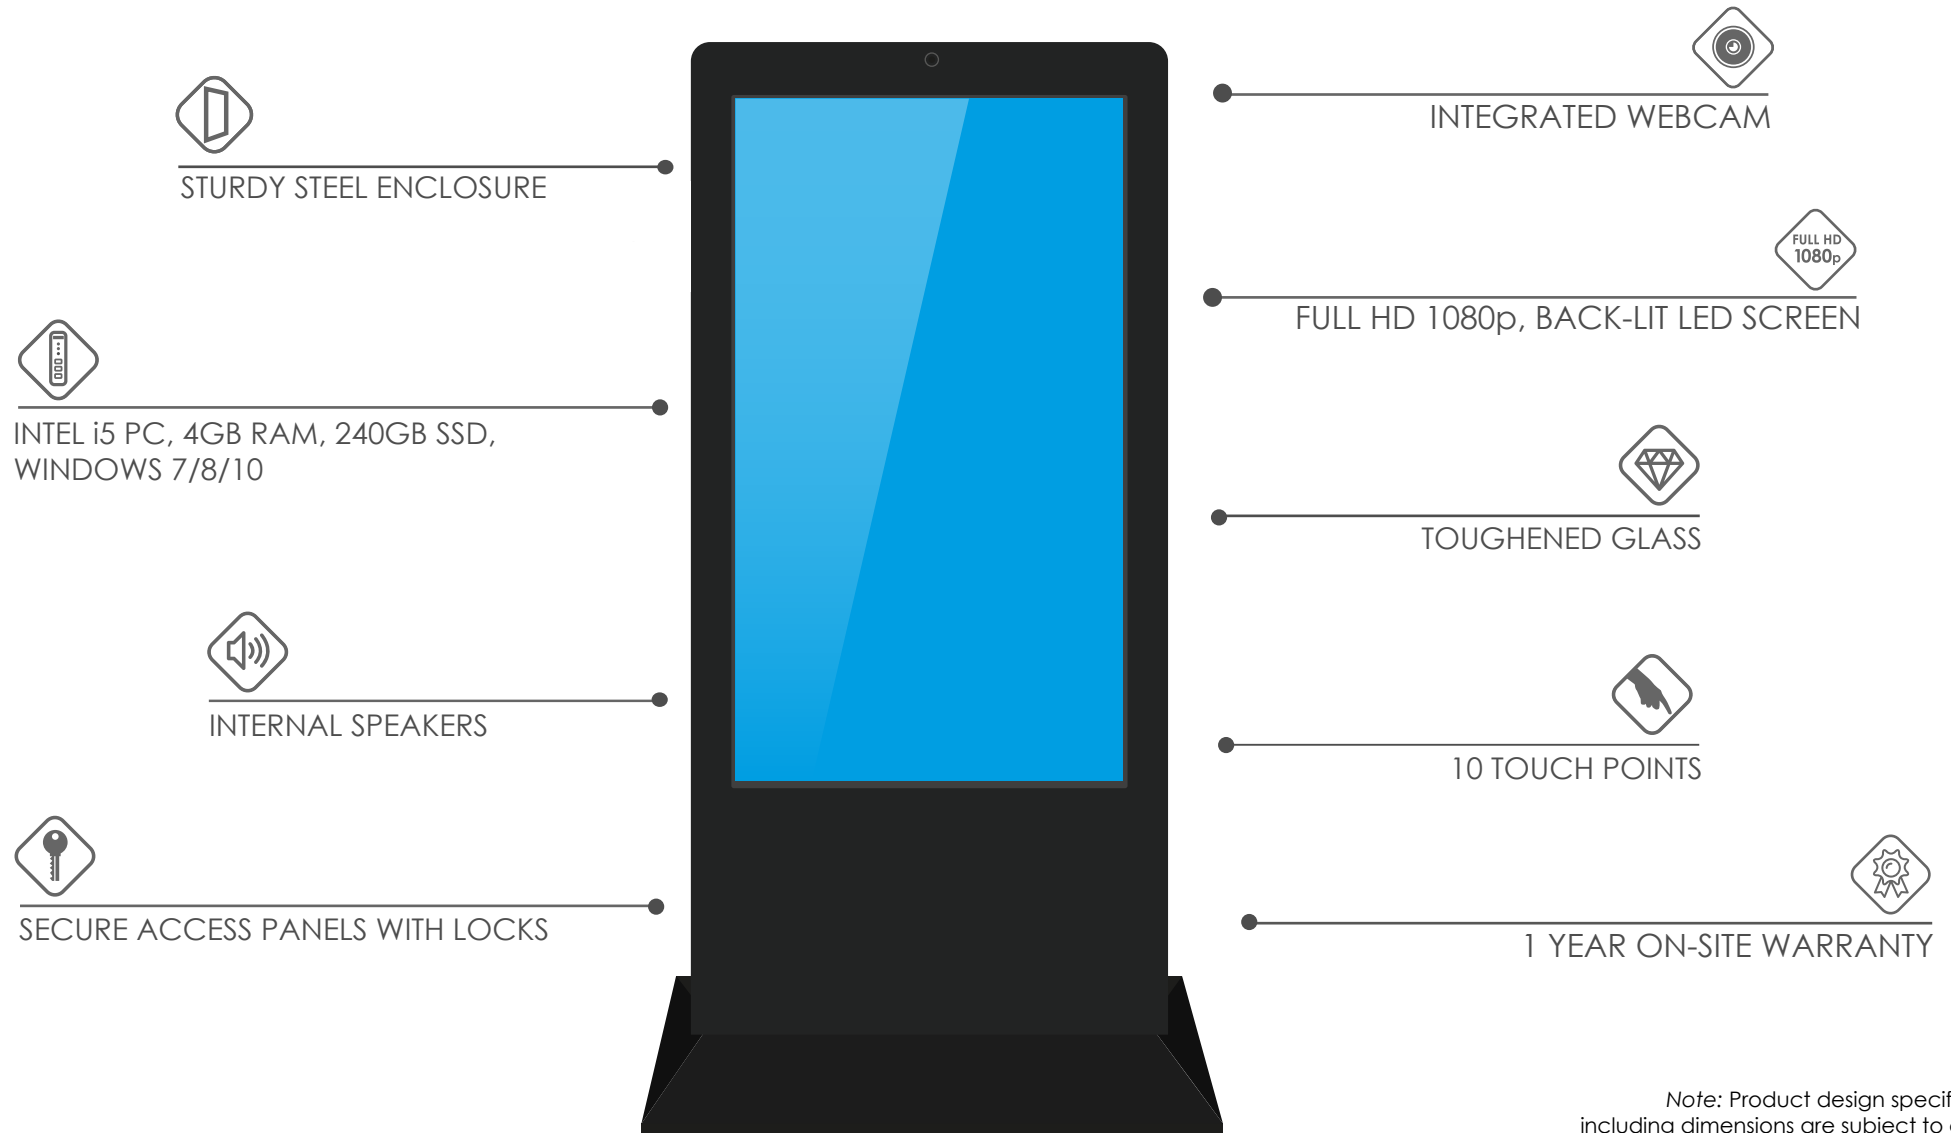

[promultis]

65" Touch Totem

Freestanding totem in a stylish aluminium and steel housing.
Ideal for digital signage in shopping centres, public areas and transport hubs.

Note: Product design specifications including dimensions are subject to change without notice and may vary from those shown.

CHASSIS FEATURES	
Materials	Metal & Aluminum
Glass type	Toughened
Colour	Black or white
Dimensions	988mm(w) x 2057mm(h) x 120mm(d)
Base plate	1155mm(w) x 580mm(d) x 80mm(h)
PANEL	
Interactive area	809mm x 1439mm (65")
Panel resolution	1080p HD
Native resolution	1080 pixels x 1920 pixels 60Hz
Brightness (nits)	450
Contrast ratio	1500 to 1
Response time	6ms
Aspect ratio	16x9
Viewing angle	178° / 178°
Pixel pitch	0.744 (mm)
LCD Illumination	Backlit LED
Speaker	10W x2
ENVIRONMENT	
Operating temperature	50°F to 104°F (10°C to 40°C)
Operating Humidity	10% to 80%, non-condensing
Storage Temperature	-4°F to 113°F (-20°C to 45°C)
Storage Humidity	5% to 95%, non-condensing
SHIPPED WITH	
Cables	Power cable
Remote control	Included
User manual	Included
WARRANTY	
1 year on-site warranty as standard	

INFRA RED TOUCH	
Touch Points	10
Touch sensitive to	Finger, Opaque object, Stylus
Sunlight Sensitivity	Can be used in direct sunlight
Interpolation	32,768x32,768
Response time	Repeated touch <6ms
Drift	None
Temperature	-20°C~60°C
Accuracy	±2mm
Interface	USB-2
Relative Humidity	10%~90%RH
Supported	OS Windows
INTEGRATED MICROSOFT LIFECAM CINEMA WEBCAM	
True 720p HD video	Records true HD-quality video at up to 30 fps.
Auto Focus	Images stay sharp and detailed even during close-ups.
High-precision glass element lens	Delivers more accurate colours and sharper video.
ClearFrame Technology	Delivers smooth, detailed video, even in low light conditions.
Digital Microphone	With noise cancelling technology, helps improve speech quality for crystal clear audio
TrueColor Technology	Automatically controls exposure for bright and colourful video.