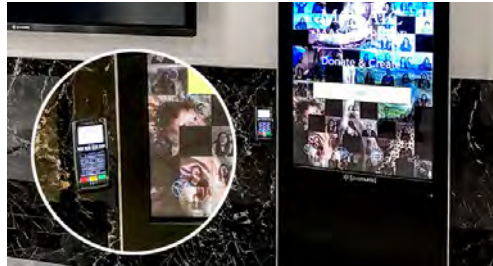

Bestowing tempered glass and utilising the very latest in Infra-Red technology, the Totem Focus is capable of allowing up to 10 touch points from any input, including a finger, gloved finger, stylus or pen. The Totem Focus also has incredible connectivity by means of integrated Wi-Fi, HDMI, VGA, RS232 and USB ports.

### Promultis Interactive Digital Signage Solutions

Connecting brands and services to your audience in real time and include payment options such as credit card terminals. Incorporate QR codes to communicate with consumers digital devices.