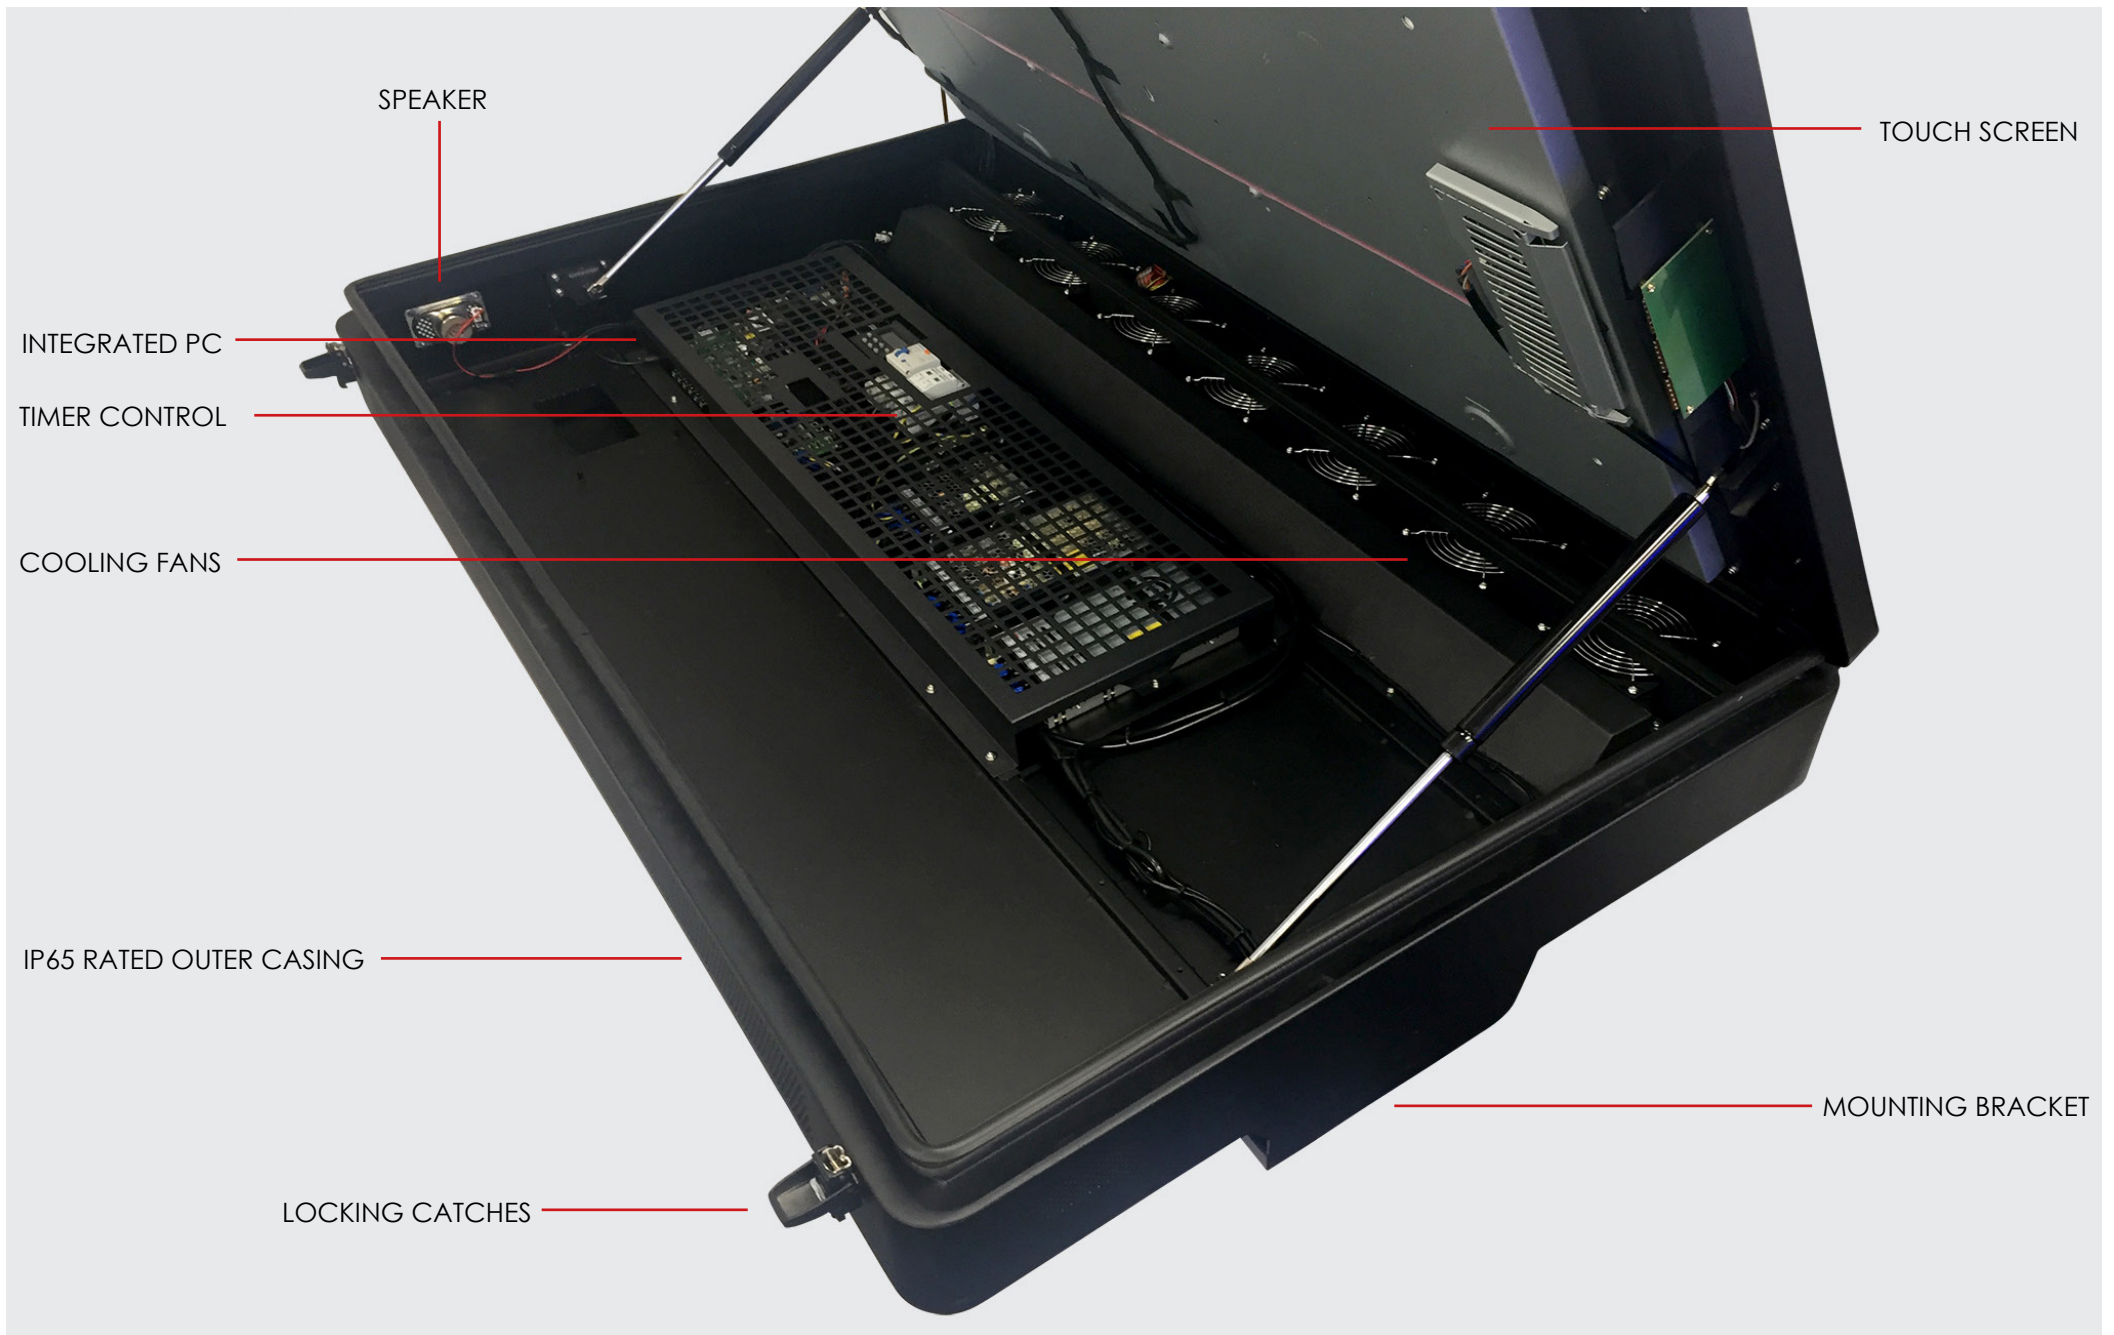

Inside Promultis Outdoor Screen with fans