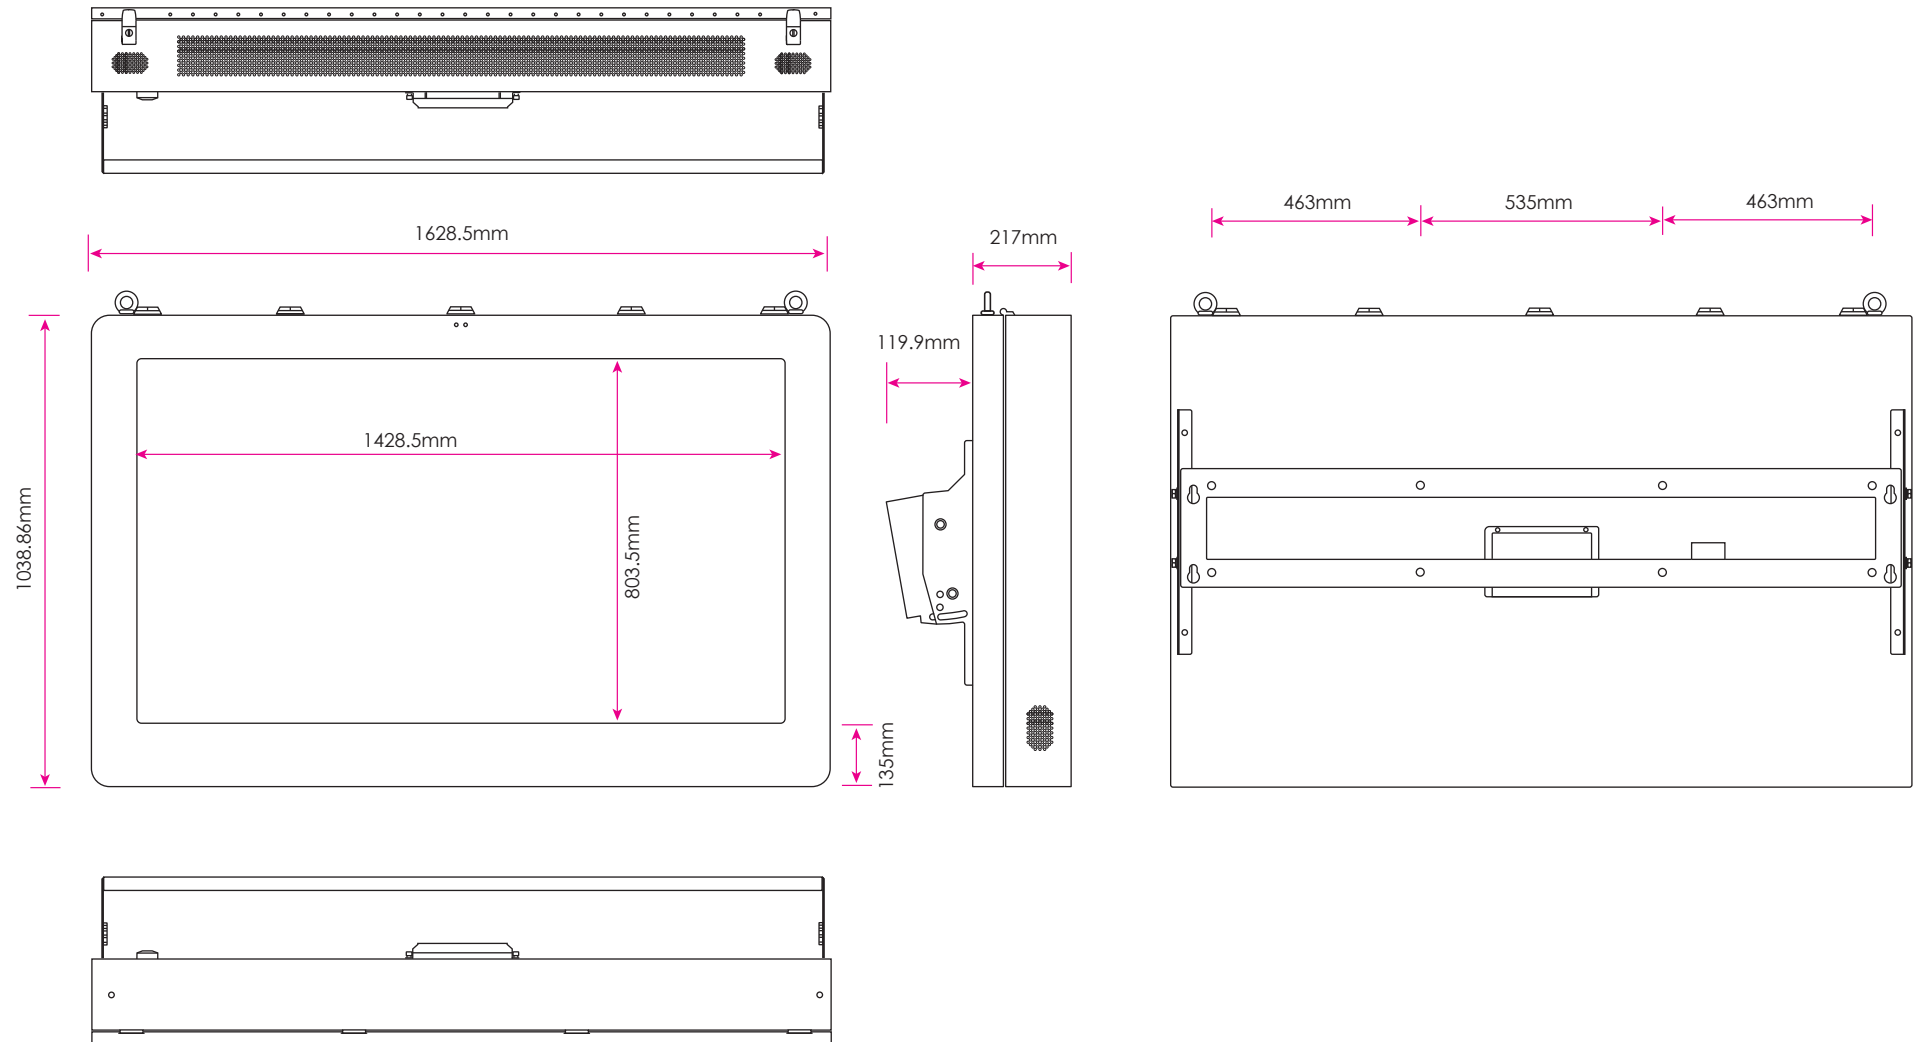

[promultis]

65inch Outdoor Screen with cooling fans

[promultis]
MULTITOUCH SOLUTIONS

For more exciting multitouch products visit
www.promultis.info
or call +44 (0) 239 251 2794