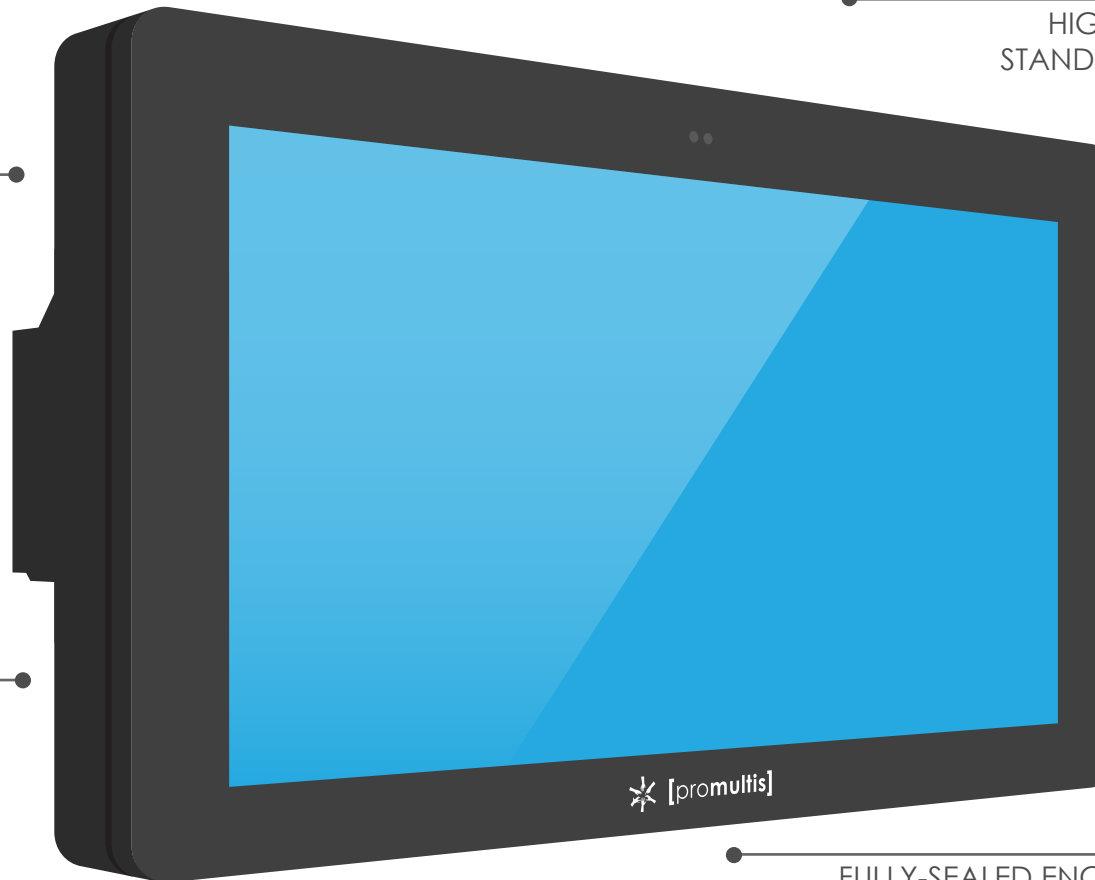

HIGH BRIGHTNESS, LED HD SCREEN  
STANDARD 1500 NITS AND UP TO 2500

6MM ANTI-GLARE  
AR SAFE GLASS

INTEGRATED PC  
WITH WINDOWS OPS

BUILT-IN FANS  
COOLING SYSTEM

FULLY-SEALED ENCLOSURE WITH IP65 COMPLIANCE  
TO ENSURE DUST FREE AND WATERPROOF