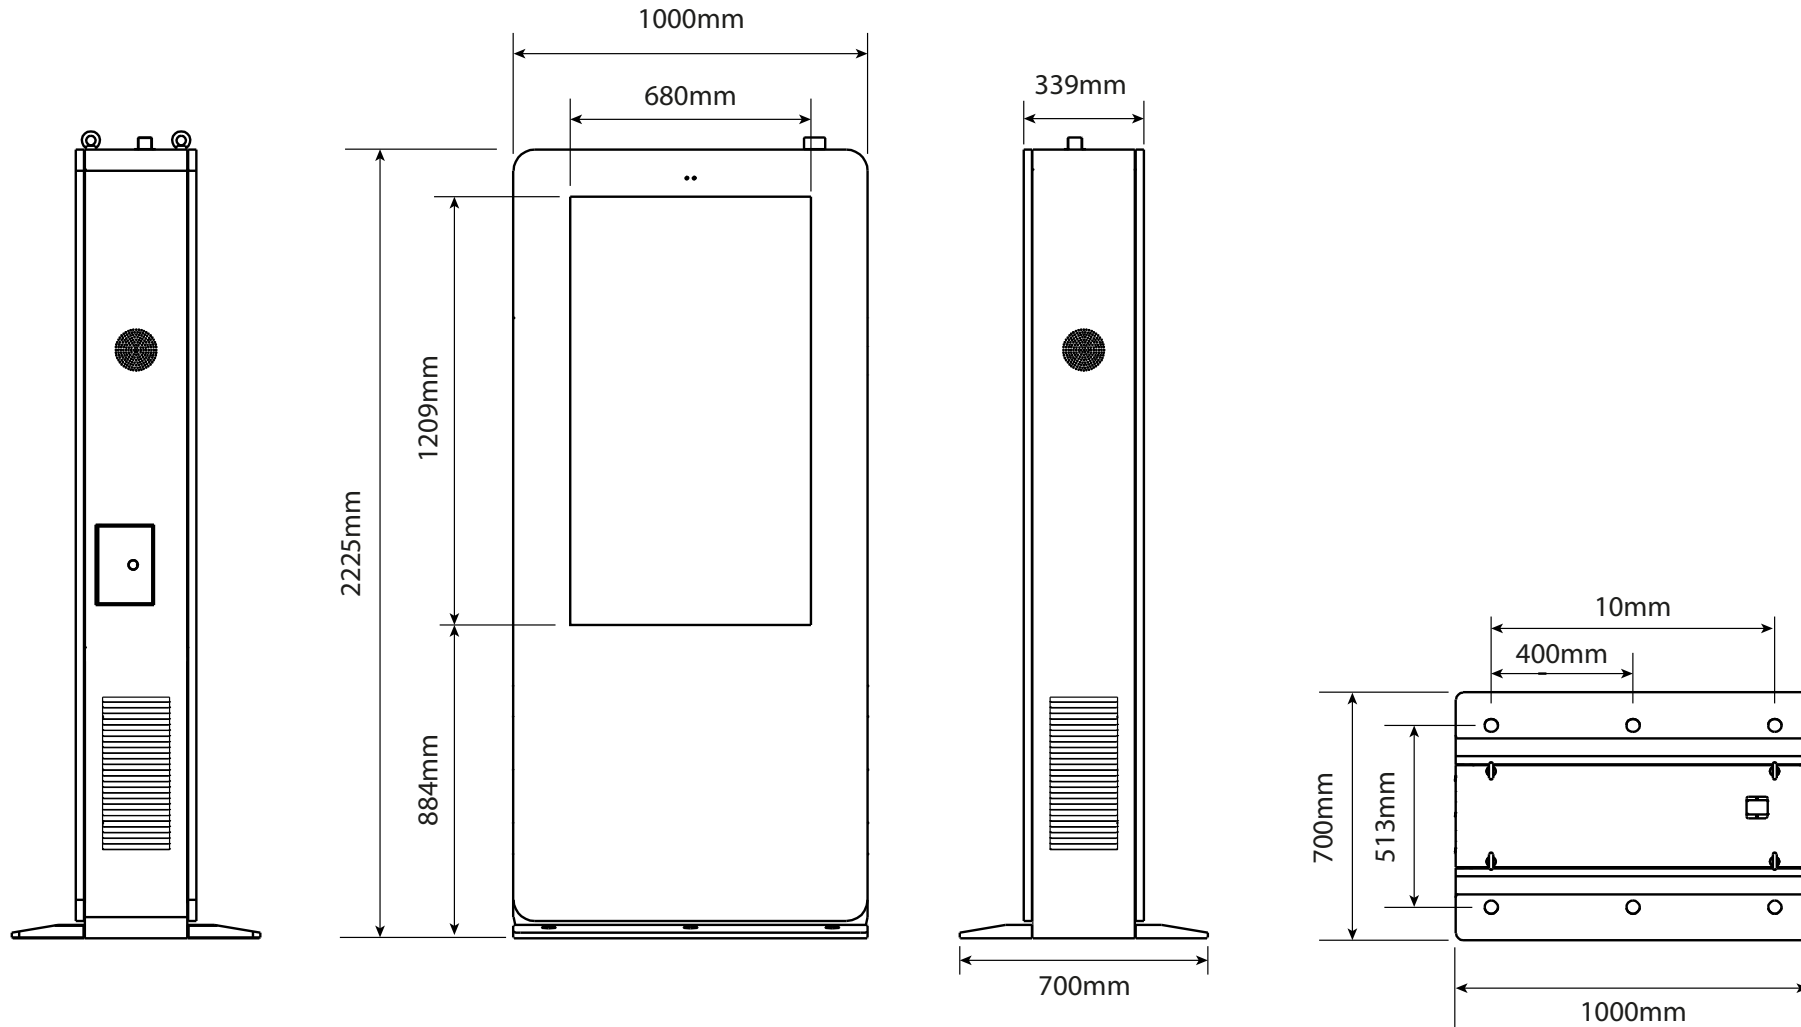

CHASSIS FEATURES	
Panel size	55" TFT-LCD
Display area(mm)/mode	1209.6mm(H) x 680.4mm(W) 16:9
Maximum resolution	1920 x 1080
Display color	16.7M
Pixel Pitch(mm)	0.63mm(H) x 0.63mm(V) (mm)
Brightness (nits) options	1500cd/m ² 2000cd/m ² 2500cd/m ²
Contrast	4000:1
Visual angle	178°/178°
Response time	6.5ms
Life(hrs)	>60,000(hrs)
INPUT AND OUTPUT	
VGA	1
HDMI	1
USB2.0	1
Audio(L/R) input	1
Audio(L/R) output	1
Speaker	2×10W (8 ohm)
VIDEO	
Color system	PAL
Remote controller	Yes
POWER	
Power supply	AC100~240V 50 /60 HZ
Maximum power consumption	≤ 3600W
Standby power consumption	<5W

TEMPERATURE	
Working temperature	0°C 50°C
Storage temperature	- 35°C ~ 50°C
Working humidity	85%
Storage humidity	85%
Waterproof grade	Outdoor IP65
Temperature control	Fan cooling as standard or air-conditioning as option
FUNCTIONS	
Video format	MPEG1/MPEG2/MPEG4/DivX/ASP/WMV/AVI
Audio format	Wave/MP3/WMA/AAC
Image format	JPEG/BMP/TIFF/PNG/GIF
Image resolution	480P/720P/1080P
Split screen display	0.63mm(H) x 0.63mm(V) (mm)
Running subtitle	editable
APPEARANCE	
Panel	White, black, customised
Material	Metal case SPCC
Installation	flood-standing / wall mounted
SERVICE & WARRANTY	
1 year on-site warranty as standard	
Extended warranties and SLA's available at an additional cost	

[promultis]

55" Outdoor Totem Dual Sided

CHASSIS FEATURES

Panel size	65" TFT-LCD
Display area(mm)/mode	1428.5mm(H) x 803.5mm(W) 16:9
Maximum resolution	1920 x 1080
Display color	16.7M
Pixel Pitch(mm)	0.63mm(H) x 0.63mm(V) (mm)
Brightness (nits) options	1500cd/m ² 2000cd/m ² 2500cd/m ²
Contrast	4000:1
Visual angle	178°/178°
Response time	6.5ms
Life(hrs)	>60,000(hrs)