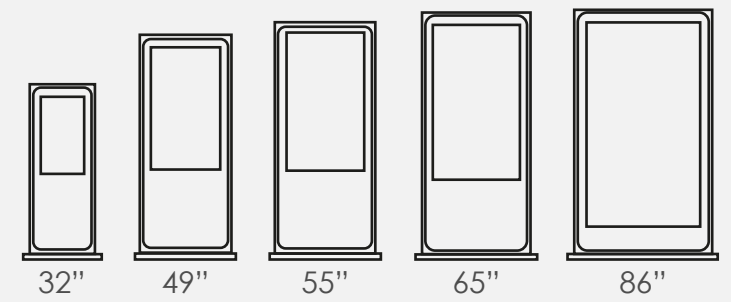

CHASSIS FEATURES	
Panel size	55" TFT-LCD
Display area(mm)/mode	1209.6mm(H) x 680.4mm(W) 16:9
Maximum resolution	1920 x 1080
Display color	16.7M
Pixel Pitch(mm)	0.63mm(H) x 0.63mm(V) (mm)
Brightness (nits) options	1500cd/m ² 2000cd/m ² 2500cd/m ²
Contrast	4000:1
Visual angle	178°/178°
Response time	6.5ms
Life(hrs)	>60,000(hrs)
INPUT AND OUTPUT	
VGA	1
HDMI	1
USB2.0	1
Audio(L/R) input	1
Audio(L/R) output	1
Speaker	2×10W (8 ohm)
VIDEO	
Color system	PAL
Remote controller	Yes
POWER	
Power supply	AC100~240V 50 /60 HZ
Maximum power consumption	≤ 3600W
Standby power consumption	<5W

[promultis]

55" Outdoor Totem Dual Sided

CHASSIS FEATURES

Panel size	65" TFT-LCD
Display area(mm)/mode	1428.5mm(H) x 803.5mm(W) 16:9
Maximum resolution	1920 x 1080
Display color	16.7M
Pixel Pitch(mm)	0.63mm(H) x 0.63mm(V) (mm)
Brightness (nits) options	1500cd/m ² 2000cd/m ² 2500cd/m ²
Contrast	4000:1
Visual angle	178°/178°
Response time	6.5ms
Life(hrs)	>60,000(hrs)