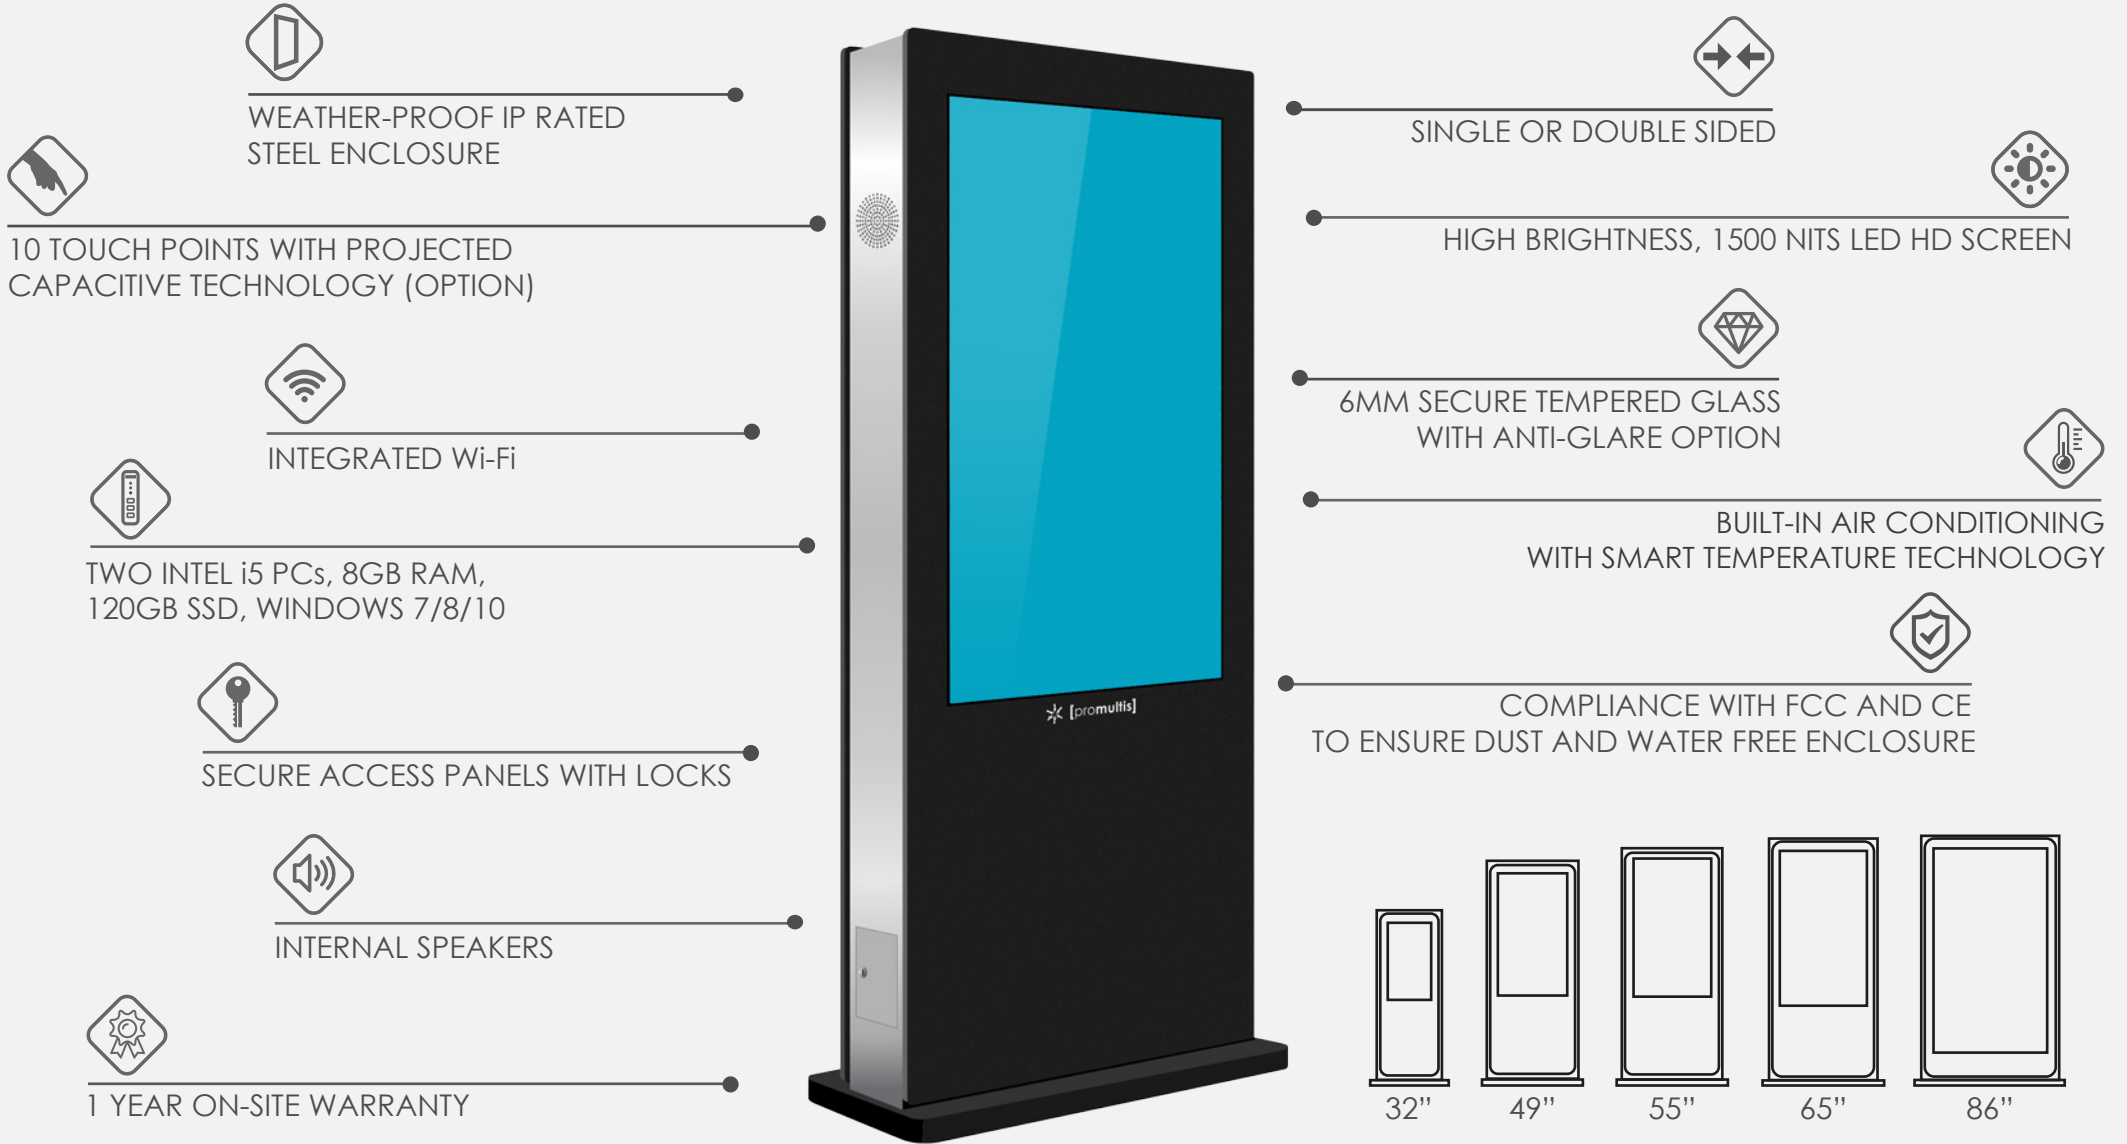

[promultis]

Outdoor Totem

Single or double-sided, free standing, all-weather outdoor with Digital Signage Solutions

CHASSIS FEATURES	
Panel size	55" TFT-LCD
Display area(mm)/mode	1209.6mm(H) x 680.4mm(W) 16:9
Maximum resolution	1920 x 1080
Display color	16.7M
Pixel Pitch(mm)	0.63mm(H) x 0.63mm(V) (mm)
Brightness (nits) options	1500cd/m ² 2000cd/m ² 2500cd/m ²
Contrast	4000:1
Visual angle	178°/178°
Response time	6.5ms
Life(hrs)	>60,000(hrs)
INPUT AND OUTPUT	
VGA	1
HDMI	1
USB2.0	1
Audio(L/R) input	1
Audio(L/R) output	1
Speaker	2×10W (8 ohm)
VIDEO	
Color system	PAL
Remote controller	Yes
POWER	
Power supply	AC100~240V 50 /60 HZ
Maximum power consumption	≤ 3600W
Standby power consumption	<5W

TEMPERATURE	
Working temperature	0°C 50°C
Storage temperature	- 35°C ~ 50°C
Working humidity	85%
Storage humidity	85%
Waterproof grade	Outdoor IP65
Temperature control	Fans cooling
FUNCTIONS	
Video format	MPEG1/MPEG2/MPEG4/DivX/ASP/WMV/AVI
Audio format	Wave/MP3/WMA/AAC
Image format	JPEG/BMP/TIFF/PNG/GIF
Image resolution	480P/720P/1080P
Split screen display	0.63mm(H) x 0.63mm(V) (mm)
Running subtitle	editable
APPEARANCE	
Panel	White, black, customised
Material	Metal case SPCC
Installation	flood-standing / wall mounted
SERVICE & WARRANTY	
1 year on-site warranty as standard	
Extended warranties and SLA's available at an additional cost	

[promultis]

55" Outdoor Totem Dual Sided

CHASSIS FEATURES	
Panel size	65'' TFT-LCD
Display area(mm)/mode	1428.5mm(H) x 803.5mm(W) 16:9
Maximum resolution	1920 x 1080
Display color	16.7M
Pixel Pitch(mm)	0.63mm(H) x 0.63mm(V) (mm)
Brightness (nits) options	1500cd/m ² 2000cd/m ² 2500cd/m ²
Contrast	4000:1
Visual angle	178°/178°
Response time	6.5ms
Life(hrs)	>60,000(hrs)
INPUT AND OUTPUT	
VGA	1
HDMI	1
USB2.0	2
Audio(L/R) input	1
Audio(L/R) output	1
Speaker	2×10W (8 ohm)
VIDEO	
Color system	PAL
Remote controller	Yes
POWER	
Power supply	AC100~240V 50 /60 HZ
Maximum power consumption	≤ 3600W
Standby power consumption	<5W