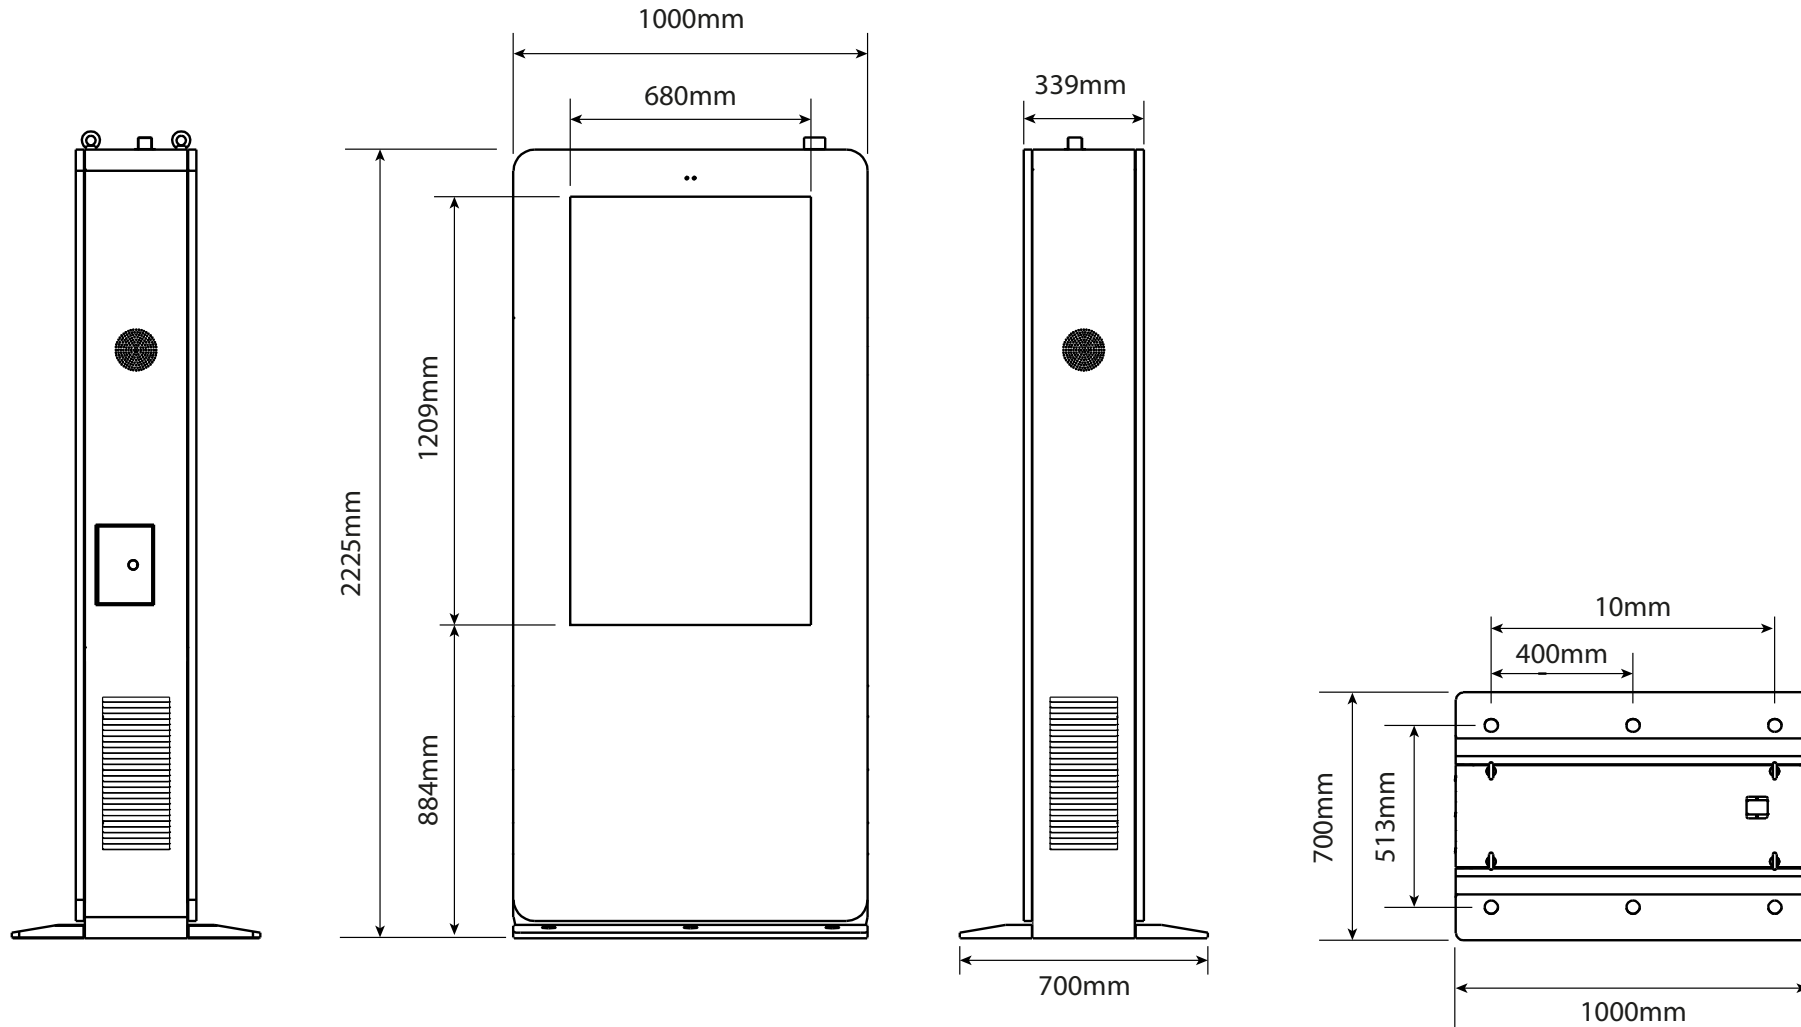

[promultis]

Outdoor Totem

Single or double-sided, free standing, all-weather outdoor with Digital Signage Solutions

CHASSIS FEATURES	
Panel size	55" TFT-LCD
Display area(mm)/mode	1209.6mm(H) x 680.4mm(W) 16:9
Maximum resolution	1920 x 1080
Display color	16.7M
Pixel Pitch(mm)	0.63mm(H) x 0.63mm(V) (mm)
Brightness (nits) options	1500cd/m ² 2000cd/m ² 2500cd/m ²
Contrast	4000:1
Visual angle	178°/178°
Response time	6.5ms
Life(hrs)	>60,000(hrs)
INPUT AND OUTPUT	
VGA	1
HDMI	1
USB2.0	1
Audio(L/R) input	1
Audio(L/R) output	1
Speaker	2×10W (8 ohm)
VIDEO	
Color system	PAL
Remote controller	Yes
POWER	
Power supply	AC100~240V 50 /60 HZ
Maximum power consumption	≤ 3600W
Standby power consumption	<5W

TEMPERATURE	
Working temperature	0°C 50°C
Storage temperature	- 35°C ~ 50°C
Working humidity	85%
Storage humidity	85%
Waterproof grade	Outdoor IP65
Temperature control	Fans cooling
FUNCTIONS	
Video format	MPEG1/MPEG2/MPEG4/DivX/ASP/WMV/AVI
Audio format	Wave/MP3/WMA/AAC
Image format	JPEG/BMP/TIFF/PNG/GIF
Image resolution	480P/720P/1080P
Split screen display	0.63mm(H) x 0.63mm(V) (mm)
Running subtitle	editable
APPEARANCE	
Panel	White, black, customised
Material	Metal case SPCC
Installation	flood-standing / wall mounted
SERVICE & WARRANTY	
1 year on-site warranty as standard	
Extended warranties and SLA's available at an additional cost	

[promultis]

55" Outdoor Totem Dual Sided

CHASSIS FEATURES	
Panel size	65'' TFT-LCD
Display area(mm)/mode	1428.5mm(H) x 803.5mm(W) 16:9
Maximum resolution	1920 x 1080
Display color	16.7M
Pixel Pitch(mm)	0.63mm(H) x 0.63mm(V) (mm)
Brightness (nits) options	1500cd/m ² 2000cd/m ² 2500cd/m ²
Contrast	4000:1
Visual angle	178°/178°
Response time	6.5ms
Life(hrs)	>60,000(hrs)
INPUT AND OUTPUT	
VGA	1
HDMI	1
USB2.0	2
Audio(L/R) input	1
Audio(L/R) output	1
Speaker	2×10W (8 ohm)
VIDEO	
Color system	PAL
Remote controller	Yes
POWER	
Power supply	AC100~240V 50 /60 HZ
Maximum power consumption	≤ 3600W
Standby power consumption	<5W