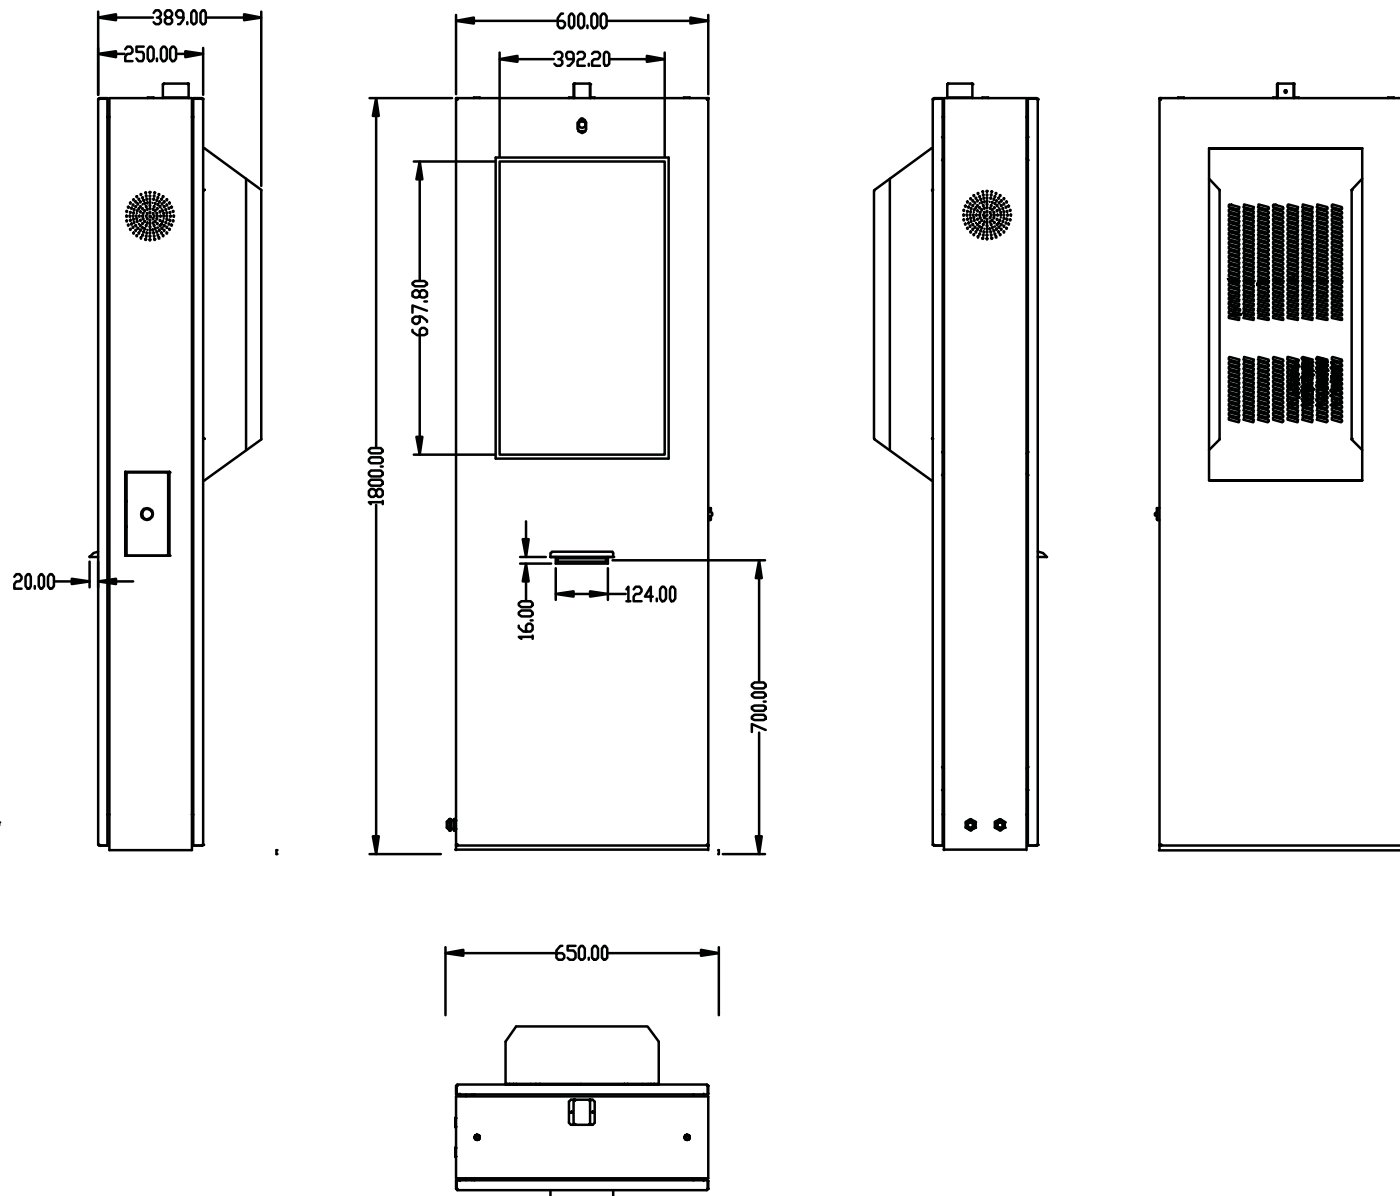

[promultis]

32" Outdoor Totem

[promultis]
MULTITOUCH SOLUTIONS

For more exciting multitouch products visit
www.promultis.info
or call +44 (0) 239 251 2794