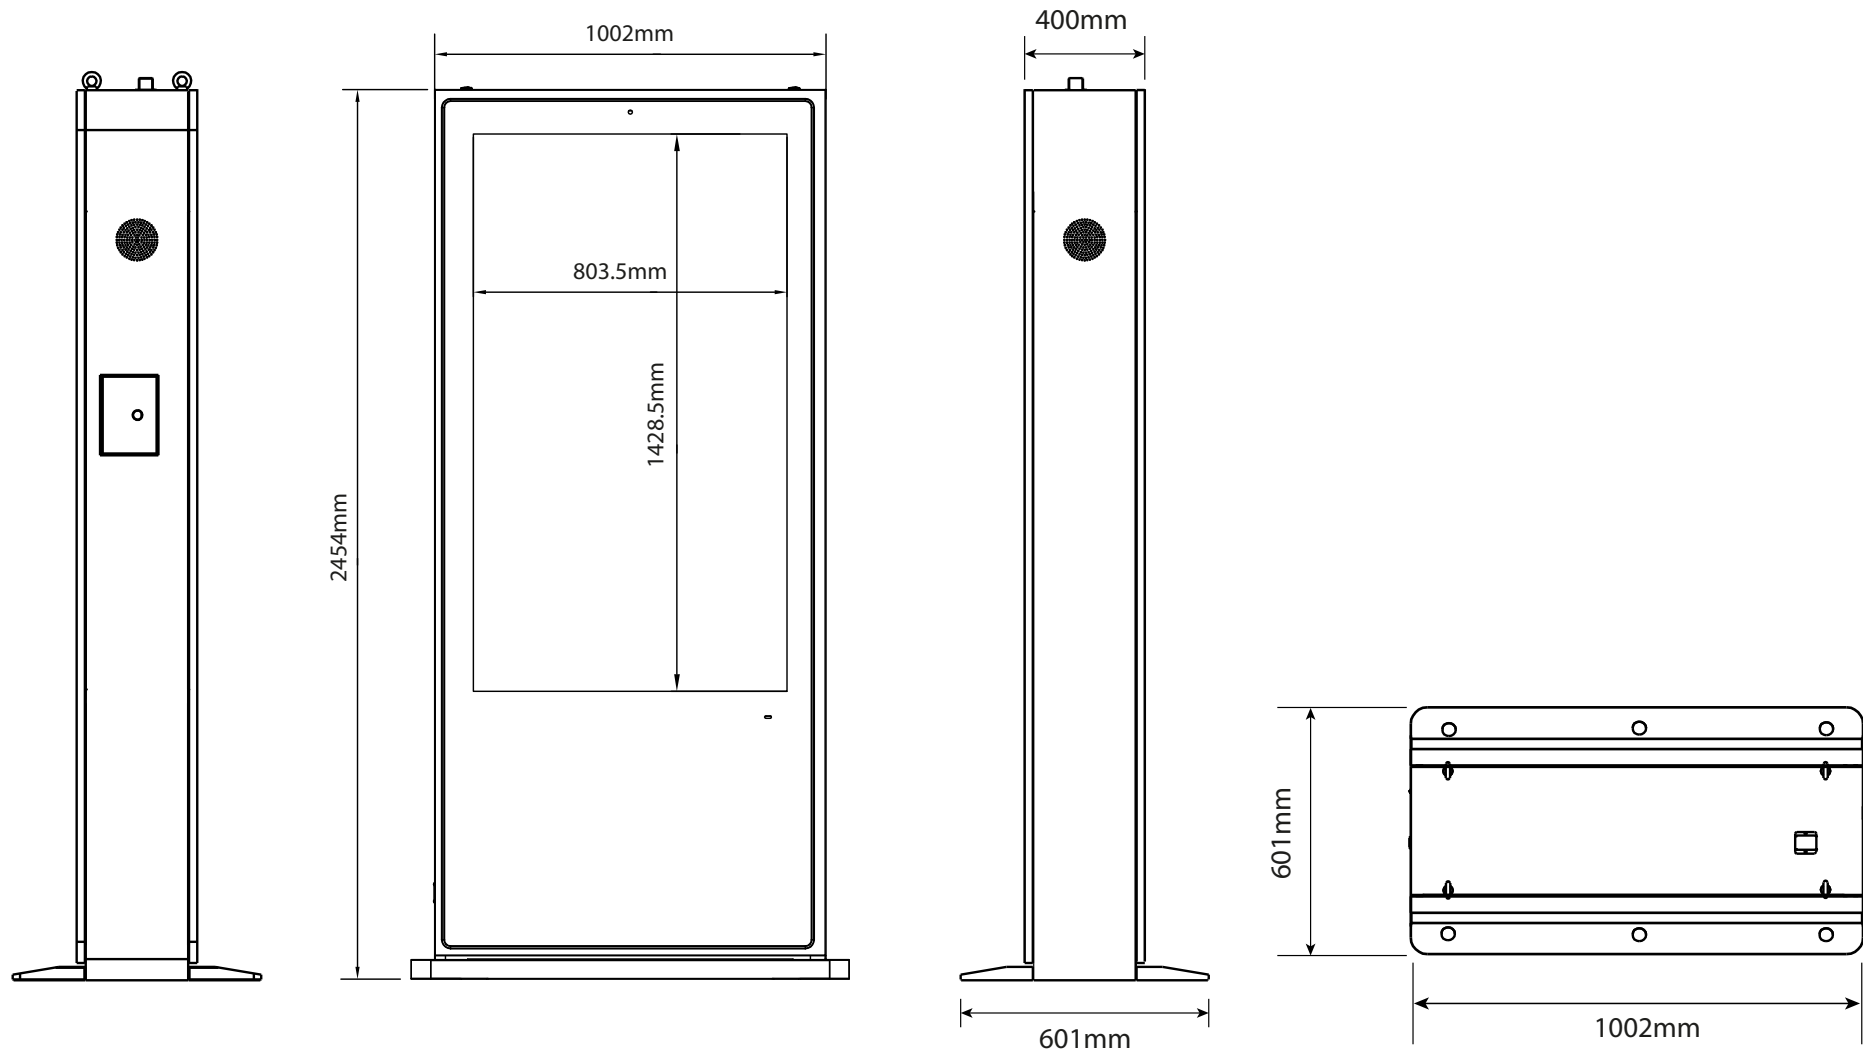

Note: Product design specifications including dimensions are subject to change without notice and may vary from those shown.

[promultis]

75" Outdoor Totem

Note: Product design specifications including dimensions are subject to change without notice and may vary from those shown.