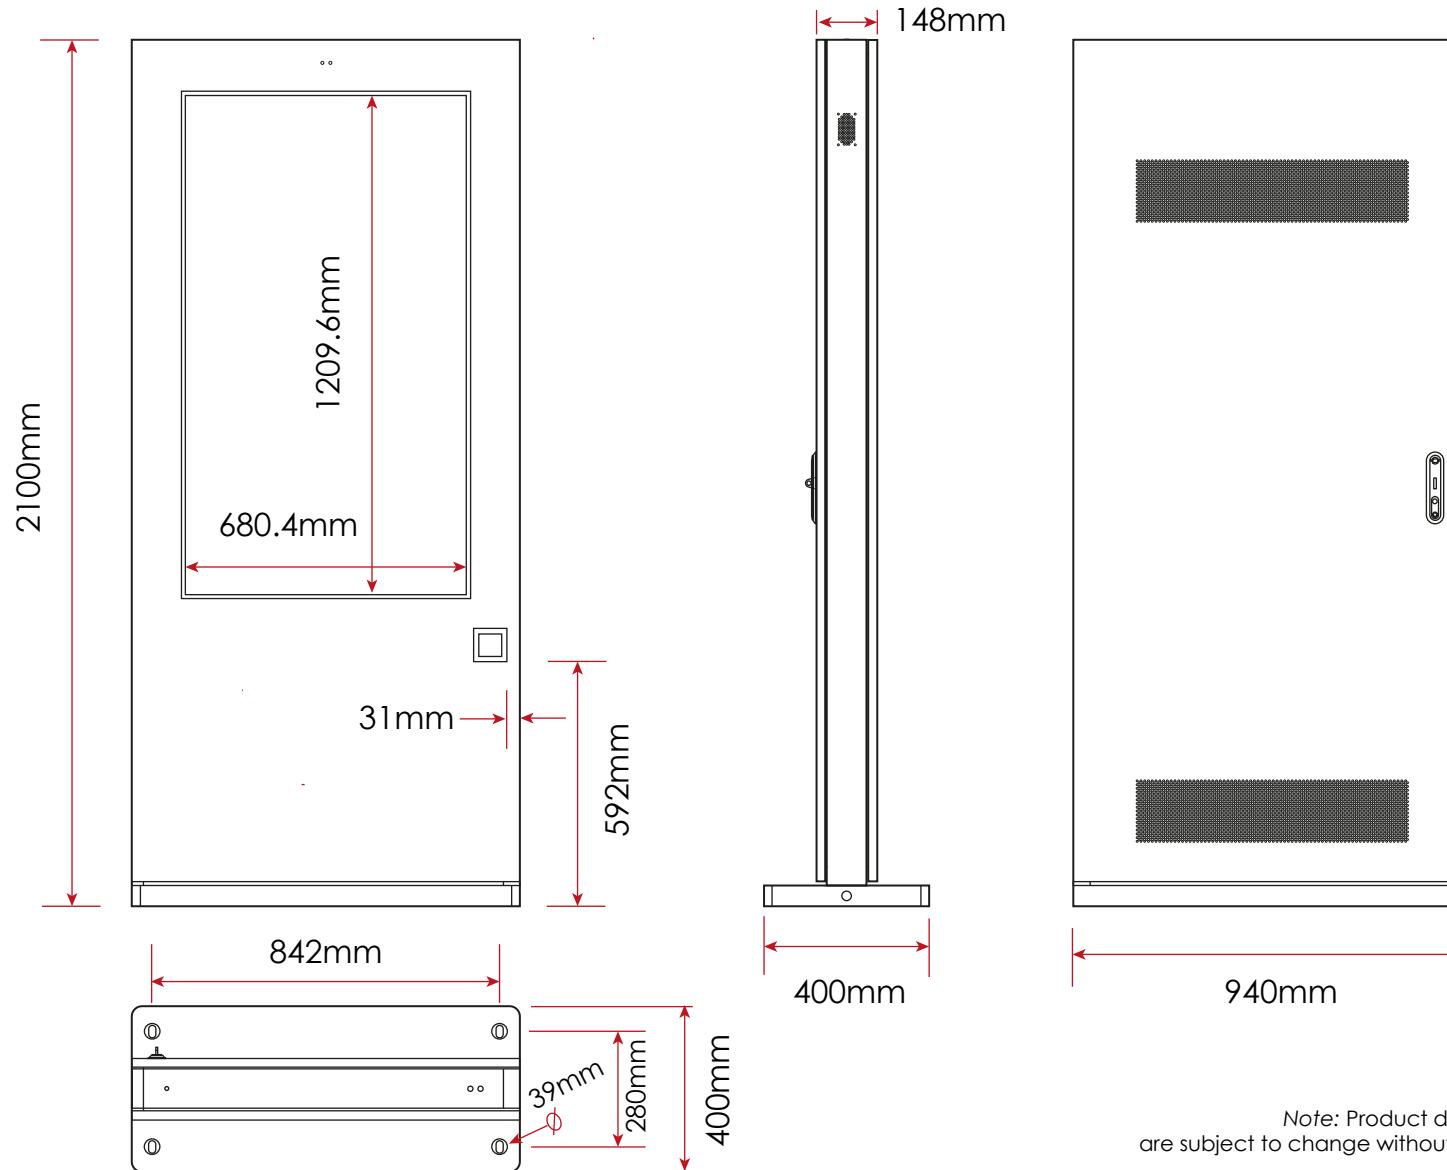

CHASSIS FEATURES	
Panel size	55" TFT-LCD
Display area(mm)/mode	1209.6mm(H) x 680.4mm(W) 16:9
Maximum resolution	1920 x 1080
Display color	16.7M
Pixel Pitch(mm)	0.63mm(H) x 0.63mm(V) (mm)
Brightness (nits) options	1500cd/m ² 2500cd/m ² 3500cd/m ²
Contrast	4000:1
Visual angle	178°/178°
Response time	6.5ms
Life(hrs)	>60,000(hrs)
INPUT AND OUTPUT	
VGA	1
HDMI	1
USB2.0	1
Audio(L/R) input	1
Audio(L/R) output	1
Speaker	2×10W (8 ohm)
VIDEO	
Color system	PAL
Remote controller	Yes
POWER	
Power supply	AC100~240V 50 /60 HZ
Maximum power consumption	≤ 3600W
Standby power consumption	<5W

Note: Product design specifications including dimensions are subject to change without notice and may vary from those shown.

[promultis]

55" Outdoor Totem Single-sided

Note: Product design specifications including dimensions are subject to change without notice and may vary from those shown.

[promultis]

55" Outdoor Totem Dual-sided

Note: Product design specifications including dimensions are subject to change without notice and may vary from those shown.

[promultis]

55" Outdoor Totem with built-in camera and printer

Note: Product design specifications including dimensions are subject to change without notice and may vary from those shown.

CHASSIS FEATURES

Panel size	65" TFT-LCD
Display area(mm)/mode	1428.5mm(H) x 803.5mm(W) 16:9
Maximum resolution	1920 x 1080
Display color	16.7M
Pixel Pitch(mm)	0.63mm(H) x 0.63mm(V) (mm)
Brightness (nits) options	1500cd/m ² as standard and up to 3500cd/m ²
Contrast	3500:1
Visual angle	178°/178°
Response time	5ms
Life(hrs)	>60,000(hrs)