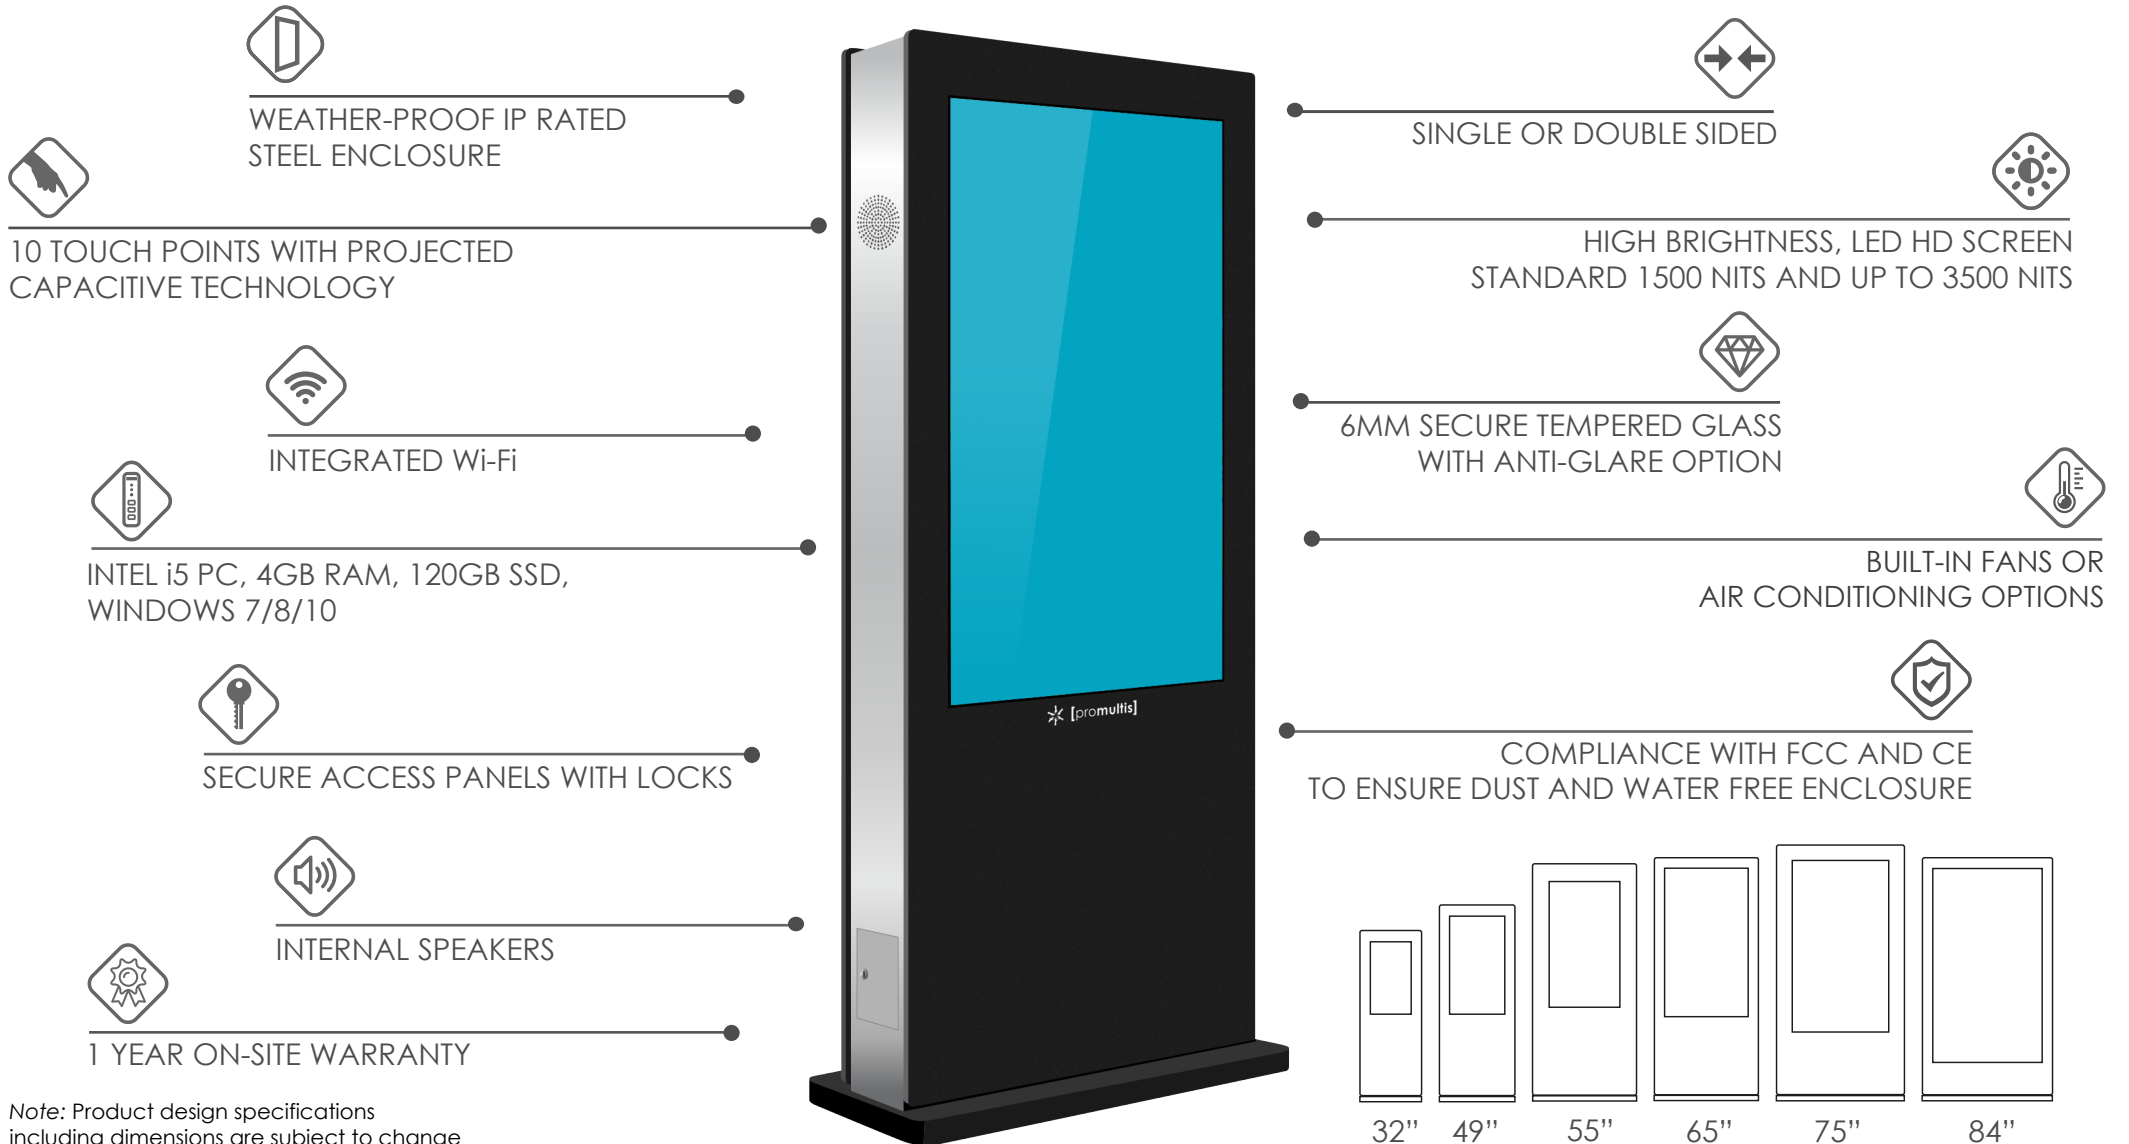

[promultis]

Outdoor Totem

Note: Product design specifications including dimensions are subject to change without notice and may vary from those shown.