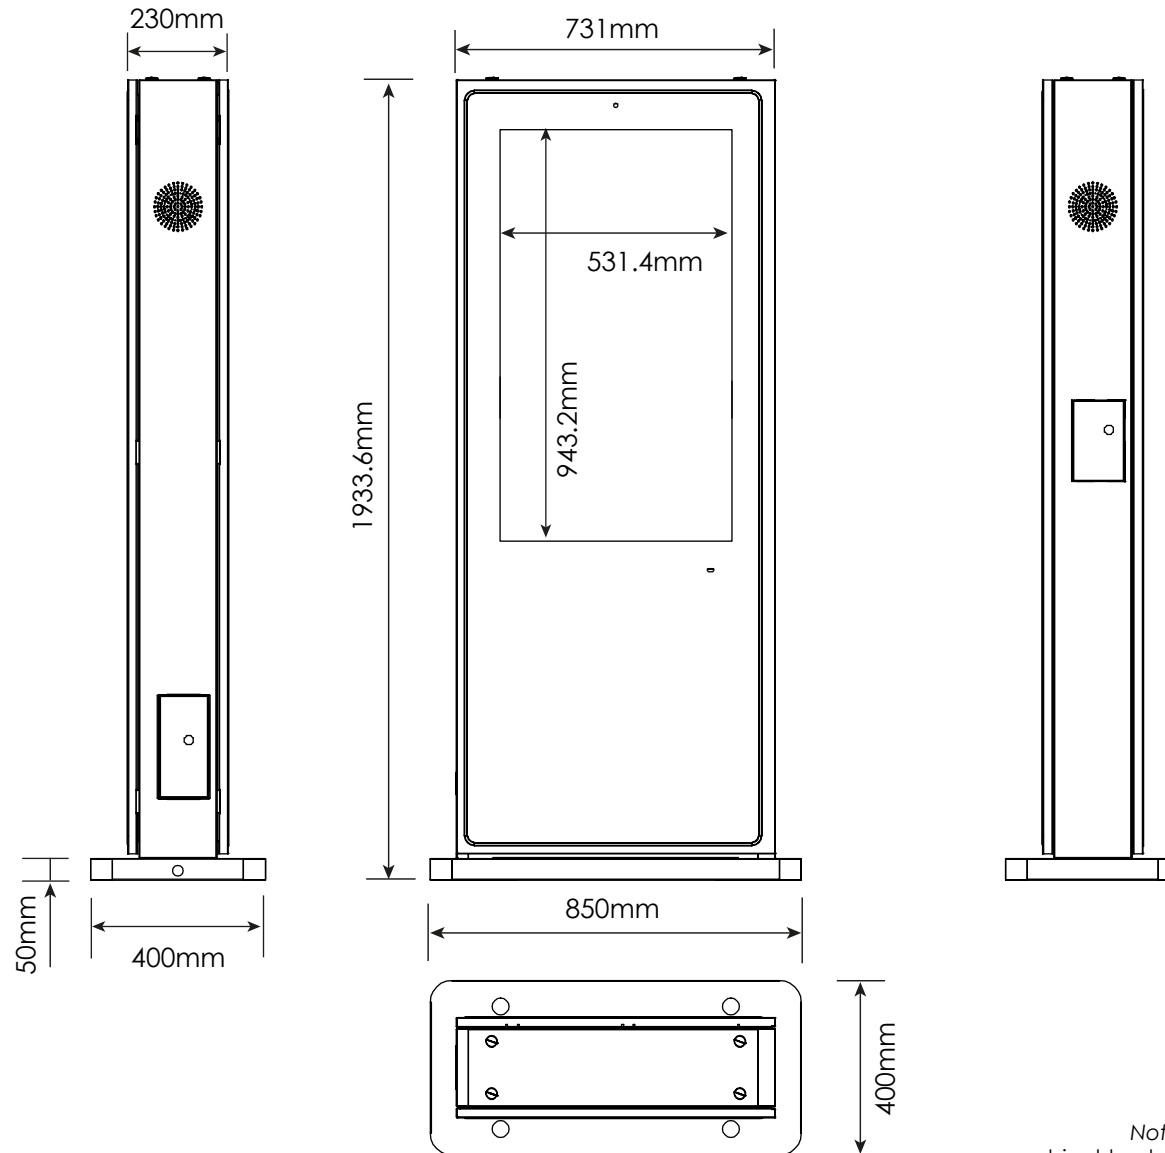

[promultis]

43" Outdoor Totem

Note: Product design specifications including dimensions are subject to change without notice and may vary from those shown.