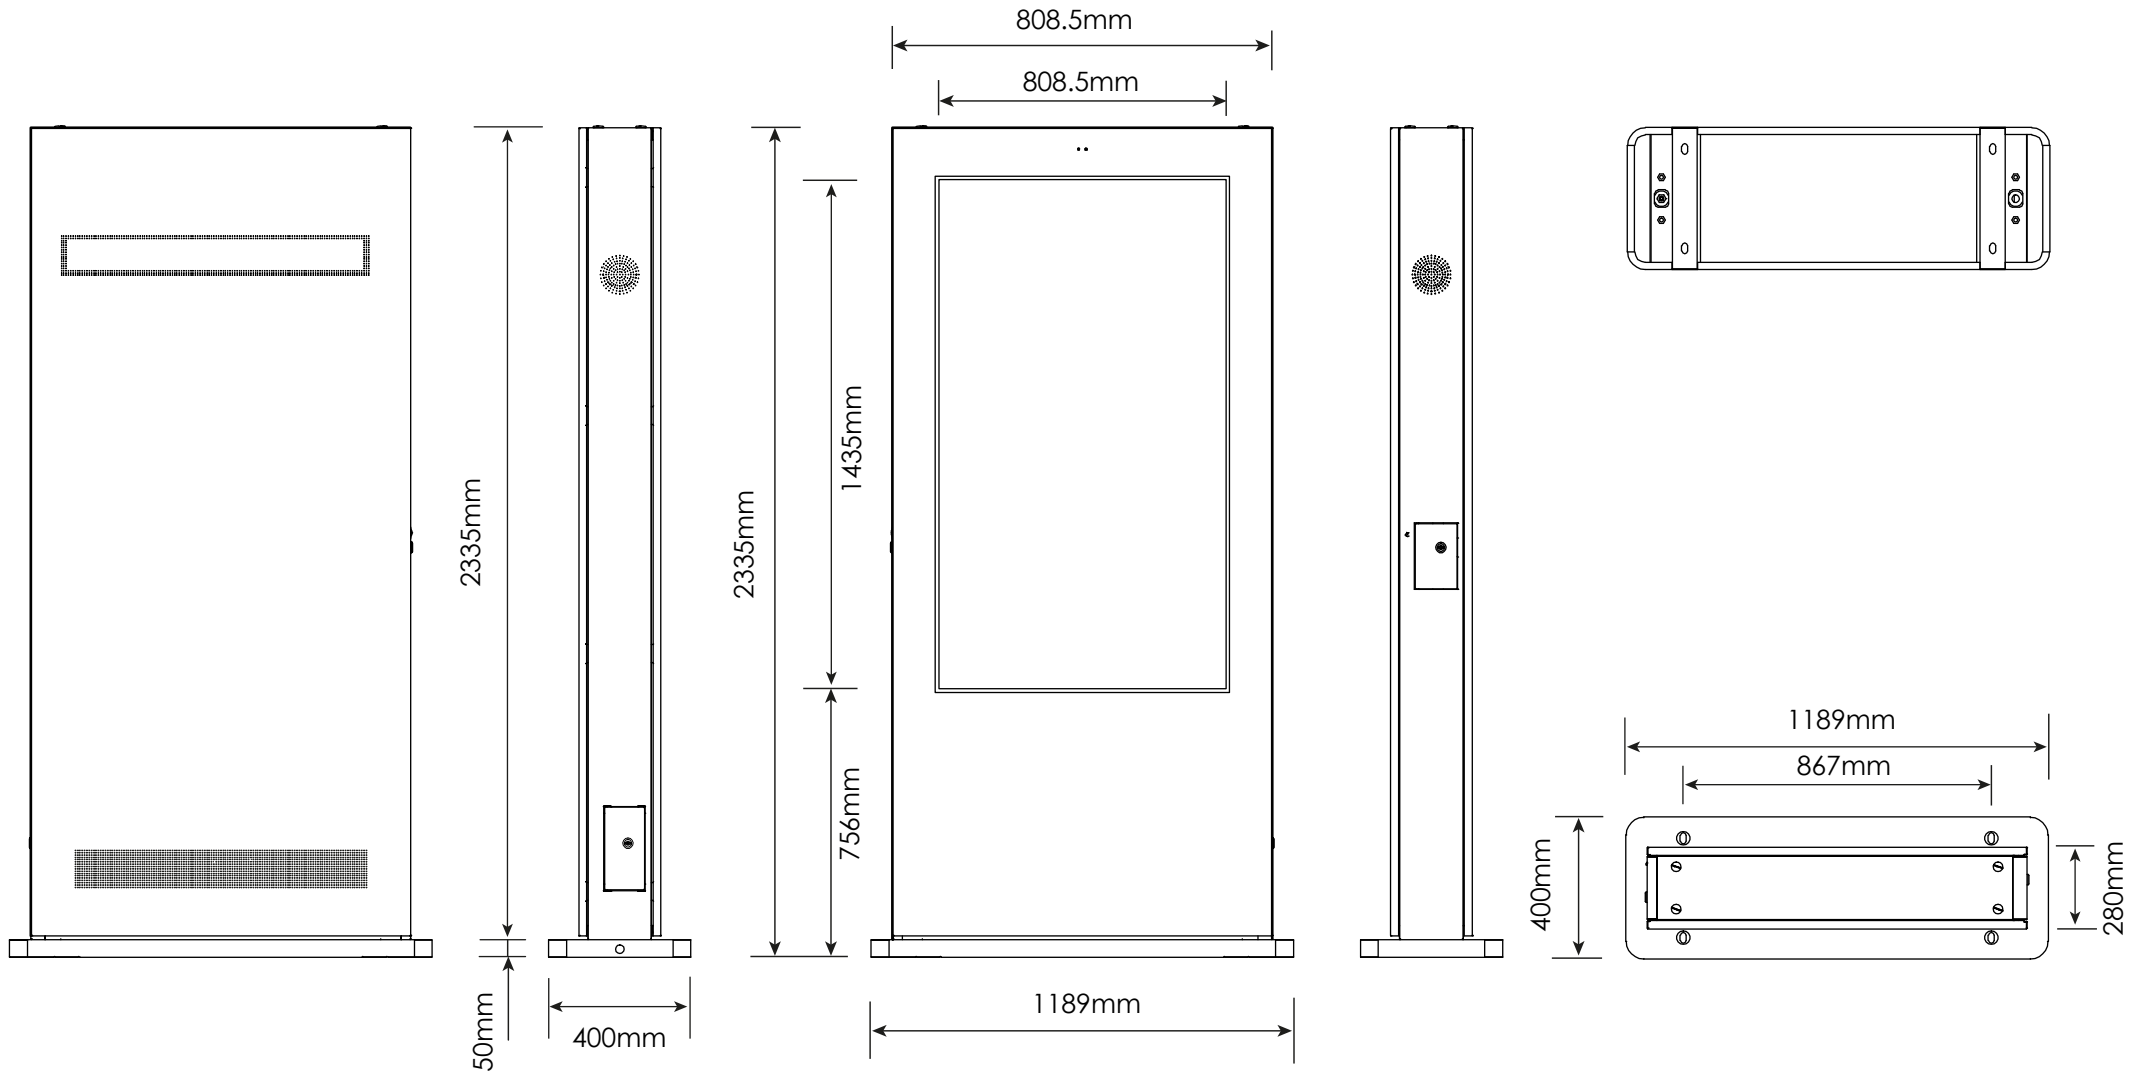

CHASSIS FEATURES

Panel size	65" TFT-LCD
Display area(mm)/mode	1428.5mm(H) x 803.5mm(W) 16:9
Maximum resolution	1920 x 1080
Display color	16.7M
Pixel Pitch(mm)	0.63mm(H) x 0.63mm(V) (mm)
Brightness (nits) options	1500cd/m² as standard and up to 3500cd/m²
Contrast	3500:1
Visual angle	178°/178°
Response time	5ms
Life(hrs)	>60,000(hrs)

INPUT AND OUTPUT

VGA	1
HDMI	1
USB2.0	2
Audio(L/R) input	1
Audio(L/R) output	1
Speaker	2×10W (8 ohm)

VIDEO

Color system	PAL
Remote controller	Yes

POWER

Power supply	AC100~240V 50 /60 HZ
Maximum power consumption	≤ 360W
Standby power consumption	<5W

TEMPERATURE

Working temperature	0°C 50°C
Storage temperature	- 35°C ~ 50°C
Working humidity	85%
Storage humidity	85%
Waterproof grade	Outdoor IP65
Temperature control	Fan cooling as standard or air-conditioning as option

FUNCTIONS

Video format	MPEG1/MPEG2/MPEG4/DivX/ASP/WMV/AVI
Audio format	Wave/MP3/WMA/AAC
Image format	JPEG/BMP/TIFF/PNG/GIF
Image resolution	480P/720P/1080P
Split screen display	0.63mm(H) x 0.63mm(V) (mm)
Running subtitle	editable

APPEARANCE

Panel	White, black, customised
Material	Metal case SPCC
Installation	flood-standing / wall mounted

SERVICE & WARRANTY

1 year on-site warranty as standard
Extended warranties and SLA's available at an additional cost

Note: Product design specifications including dimensions are subject to change without notice and may vary from those shown.

[promultis]

65" Outdoor Totem

Note: Product design specifications including dimensions are subject to change without notice and may vary from those shown.