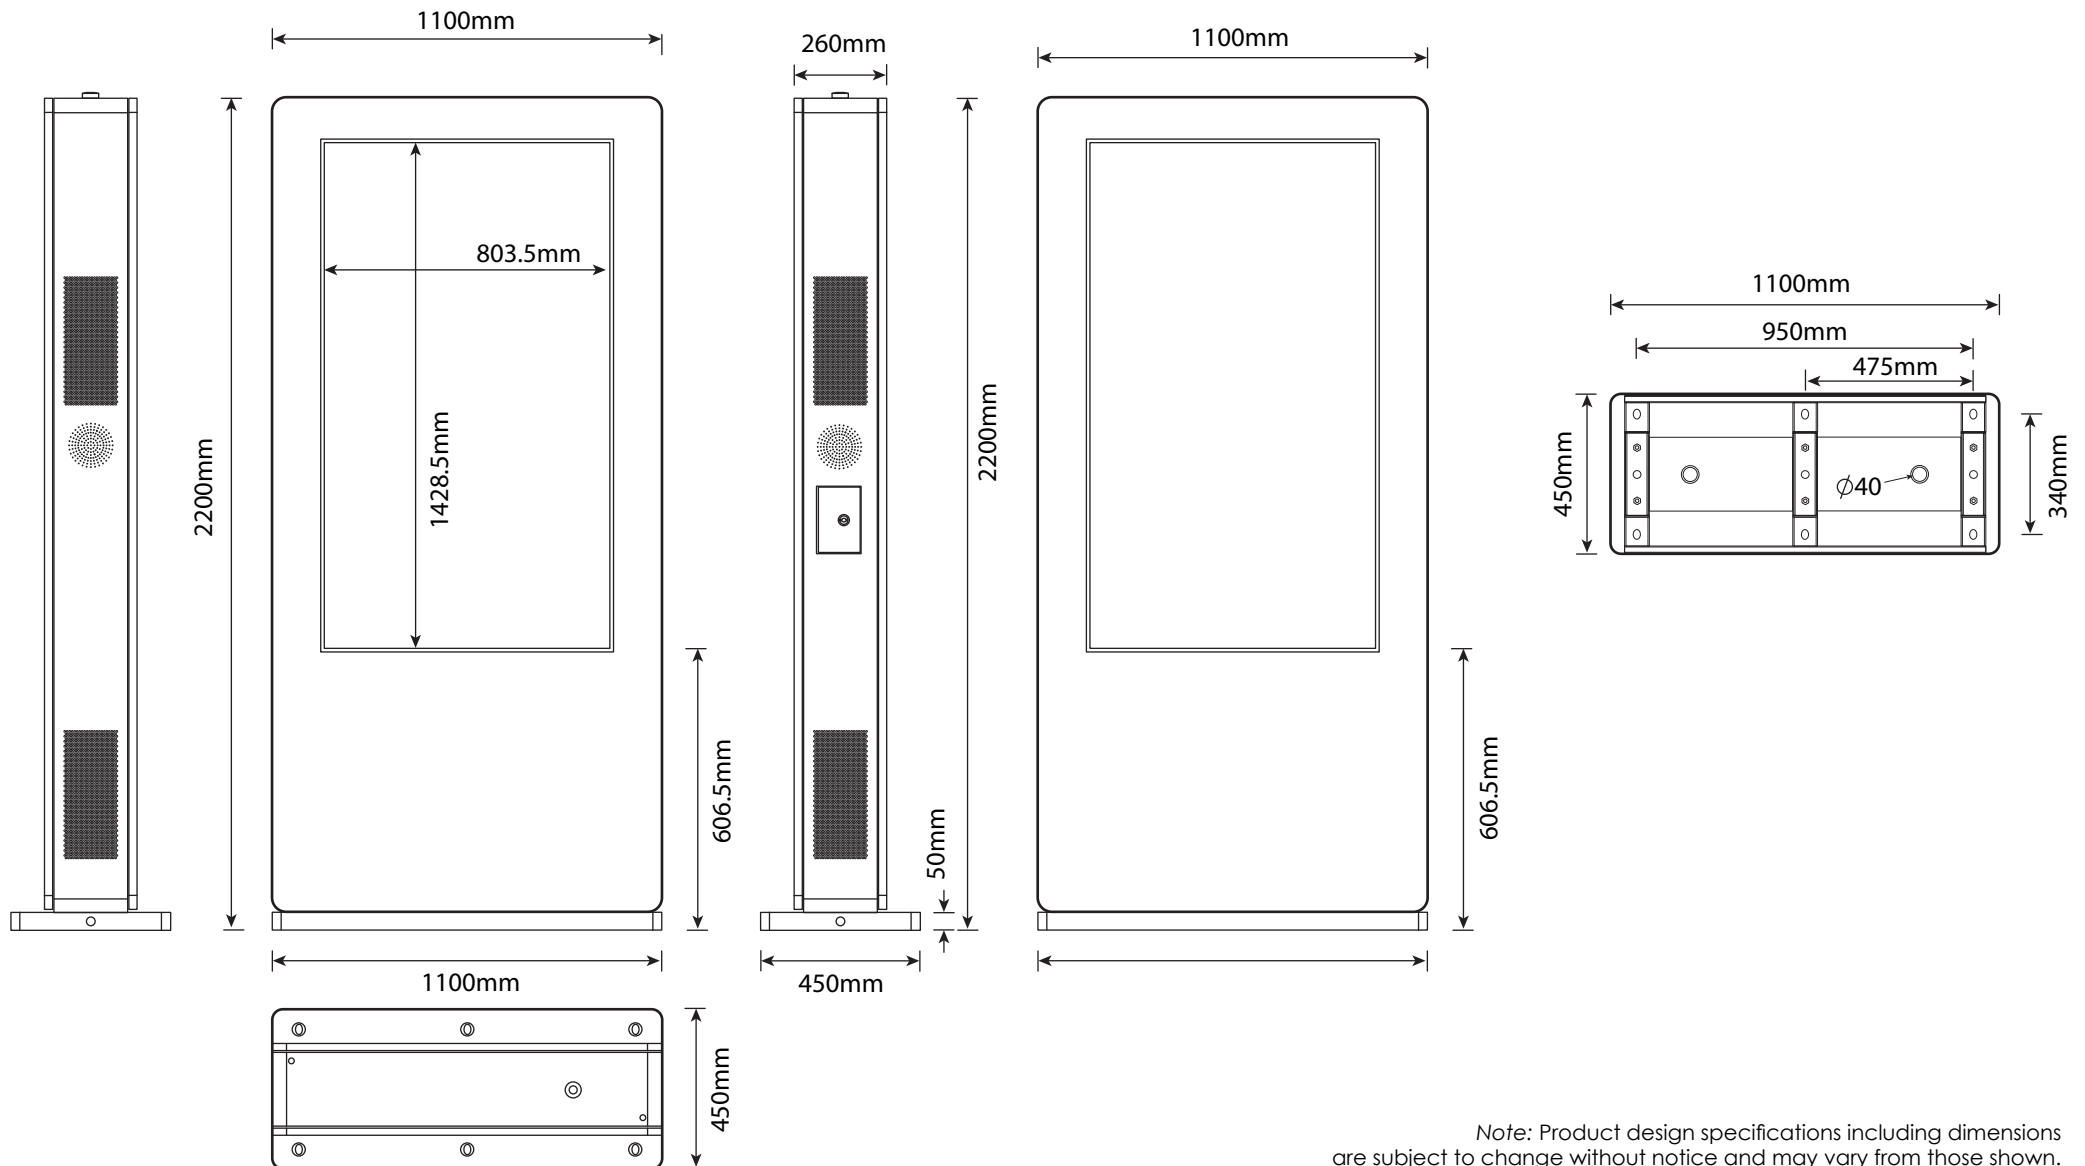

[promultis]

65" Outdoor Totem double-sided

Note: Product design specifications including dimensions are subject to change without notice and may vary from those shown.

[promultis]

65" Outdoor Totem with built-in camera and printer

Note: Product design specifications including dimensions are subject to change without notice and may vary from those shown.

CHASSIS FEATURES

Panel size	75'' TFT-LCD
Display area(mm)/mode	1428.5mm(H) x 803.5mm(W) 16:9
Maximum resolution	1920 x 1080
Display color	16.7M
Pixel Pitch(mm)	0.63mm(H) x 0.63mm(V) (mm)
Brightness (nits) options	1500cd/m ² as standard and up to 3500cd/m ²
Contrast	3500:1
Visual angle	178°/178°
Response time	5ms
Life(hrs)	>60,000(hrs)