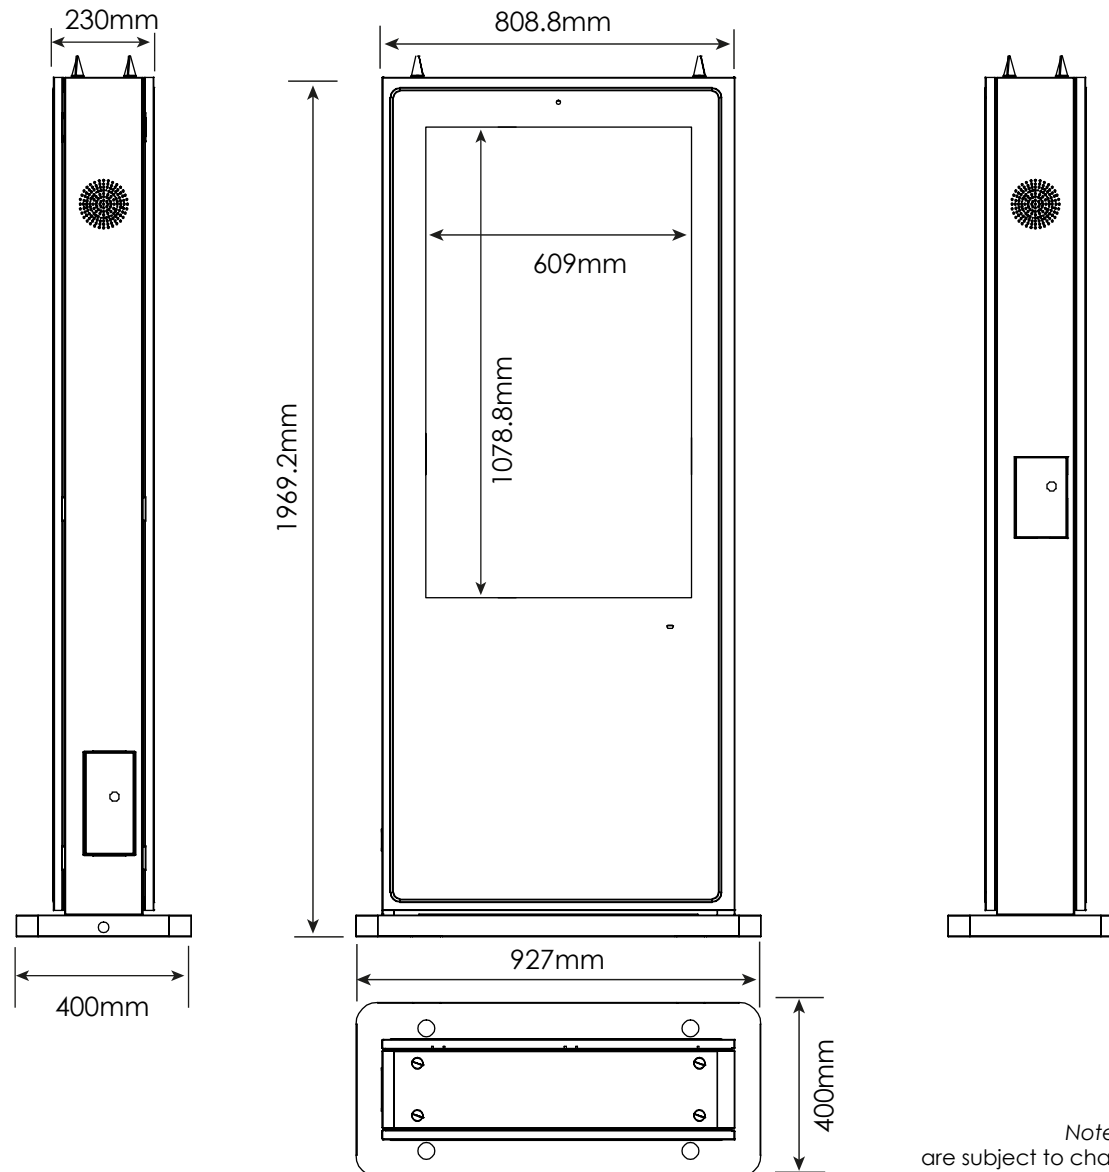

[promultis]

49" Outdoor Totem

Note: Product design specifications including dimensions are subject to change without notice and may vary from those shown.