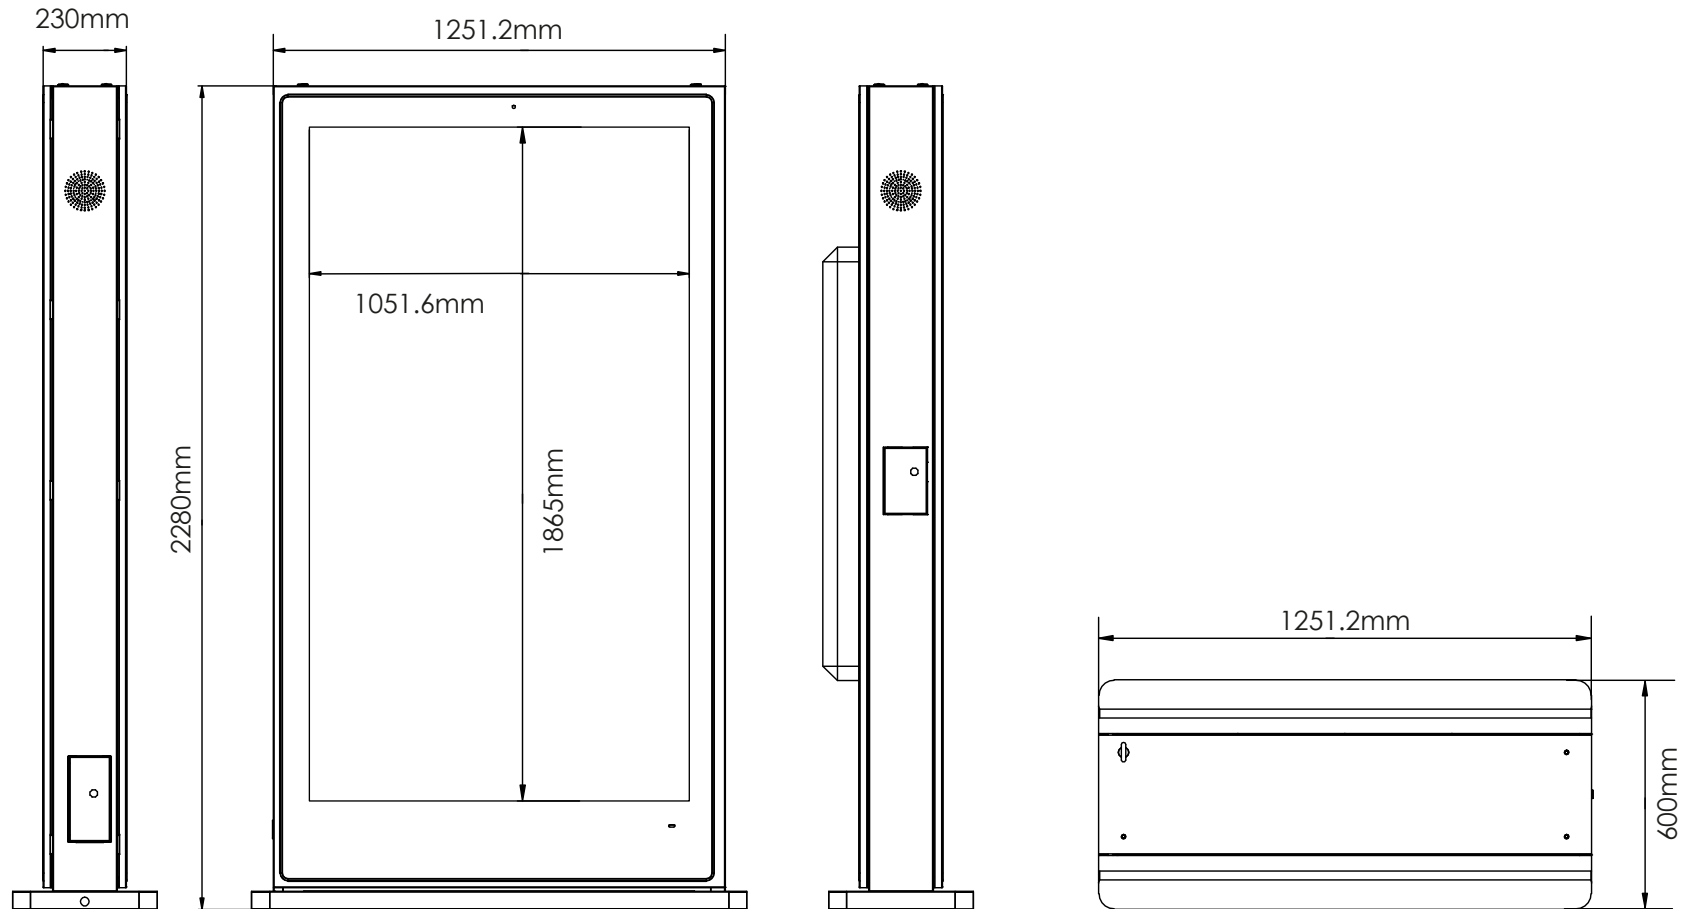

Note: Product design specifications including dimensions are subject to change without notice and may vary from those shown.

[promultis]

84" Outdoor Totem

Note: Product design specifications including dimensions are subject to change without notice and may vary from those shown.