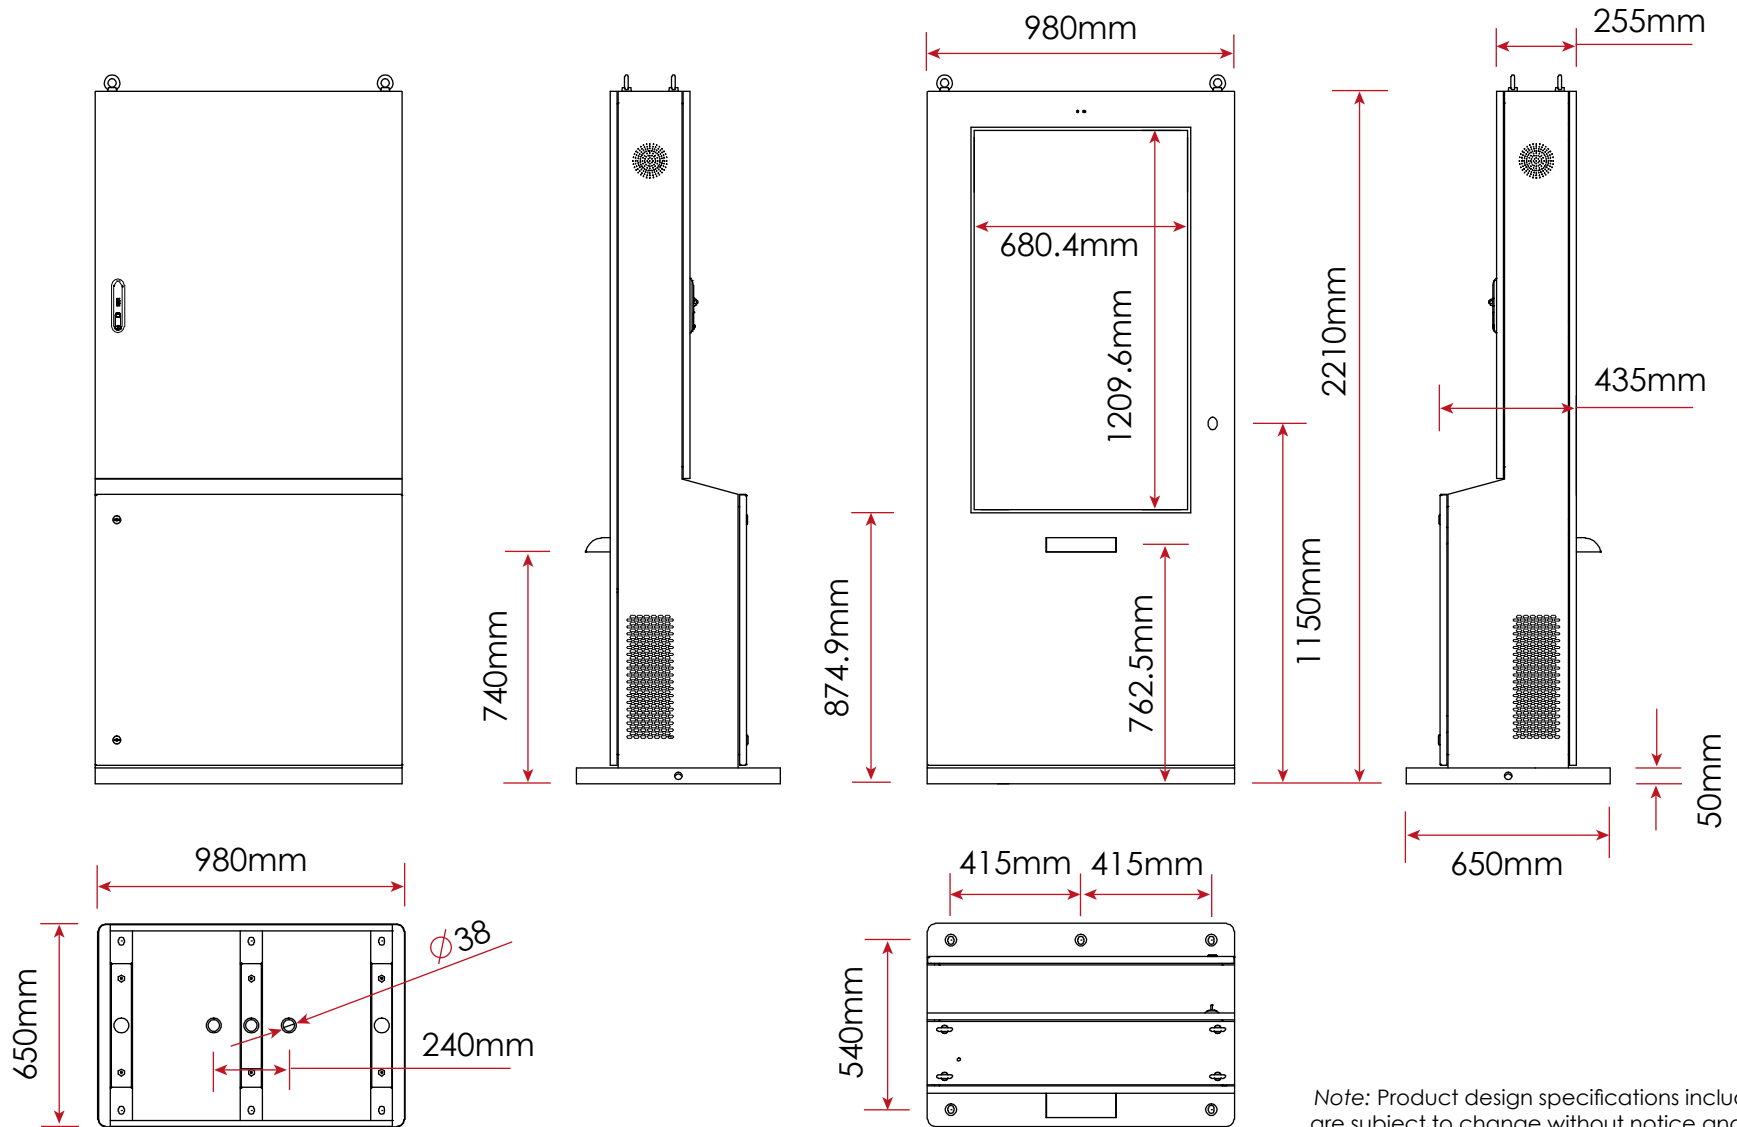

[promultis]

55" Outdoor Totem Dual-sided

Note: Product design specifications including dimensions are subject to change without notice and may vary from those shown.

[promultis]

55" Outdoor Totem with built-in camera and printer

Note: Product design specifications including dimensions are subject to change without notice and may vary from those shown.

CHASSIS FEATURES

Panel size	65" TFT-LCD
Display area(mm)/mode	1428.5mm(H) x 803.5mm(W) 16:9
Maximum resolution	1920 x 1080
Display color	16.7M
Pixel Pitch(mm)	0.63mm(H) x 0.63mm(V) (mm)
Brightness (nits) options	1500cd/m ² as standard and up to 3500cd/m ²
Contrast	3500:1
Visual angle	178°/178°
Response time	5ms
Life(hrs)	>60,000(hrs)