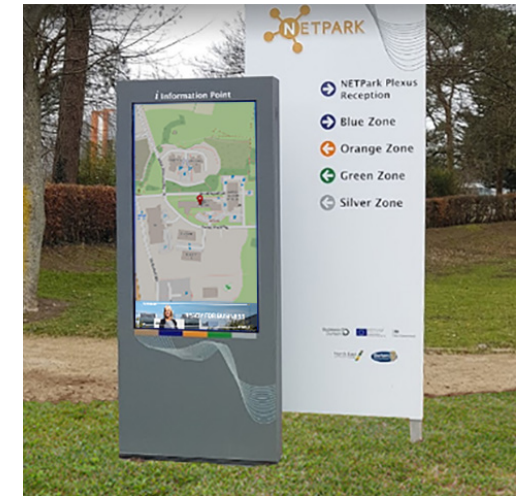

Immerse Bespoke Interactive Software from Promultis

Promultis offers a bespoke software creation service where our software development team will create a multitouch interactive experience to run on your touch table. Visit our website at <https://immerse.promultis.info/> for example applications and case studies.