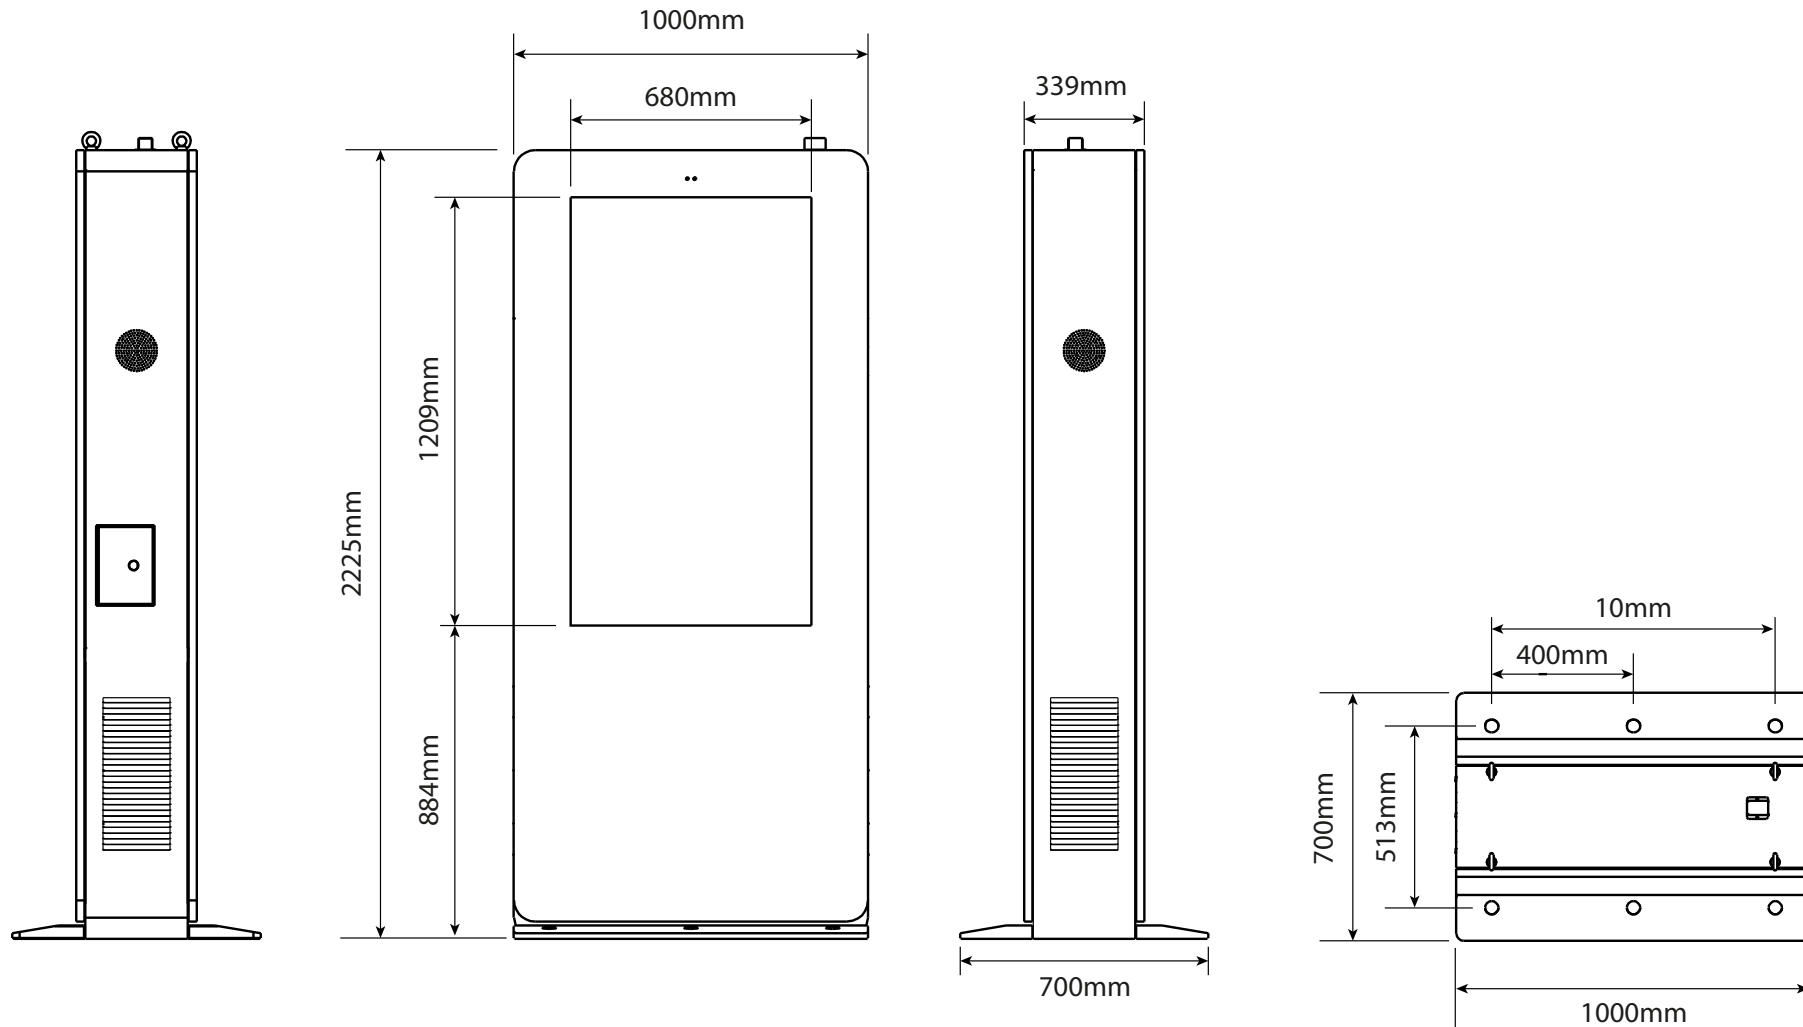

Note: Product design specifications including dimensions are subject to change without notice and may vary from those shown.

[promultis]

55" Outdoor Totem Single-sided

Note: Product design specifications including dimensions are subject to change without notice and may vary from those shown.

[promultis]

55" Outdoor Totem Dual-sided

Note: Product design specifications including dimensions are subject to change without notice and may vary from those shown.

[promultis]

55" Outdoor Totem with built-in camera and printer

Note: Product design specifications including dimensions are subject to change without notice and may vary from those shown.

CHASSIS FEATURES

Panel size	65" TFT-LCD
Display area(mm)/mode	1428.5mm(H) x 803.5mm(W) 16:9
Maximum resolution	1920 x 1080
Display color	16.7M
Pixel Pitch(mm)	0.63mm(H) x 0.63mm(V) (mm)
Brightness (nits) options	1500cd/m ² as standard and up to 3500cd/m ²
Contrast	3500:1
Visual angle	178°/178°
Response time	5ms
Life(hrs)	>60,000(hrs)