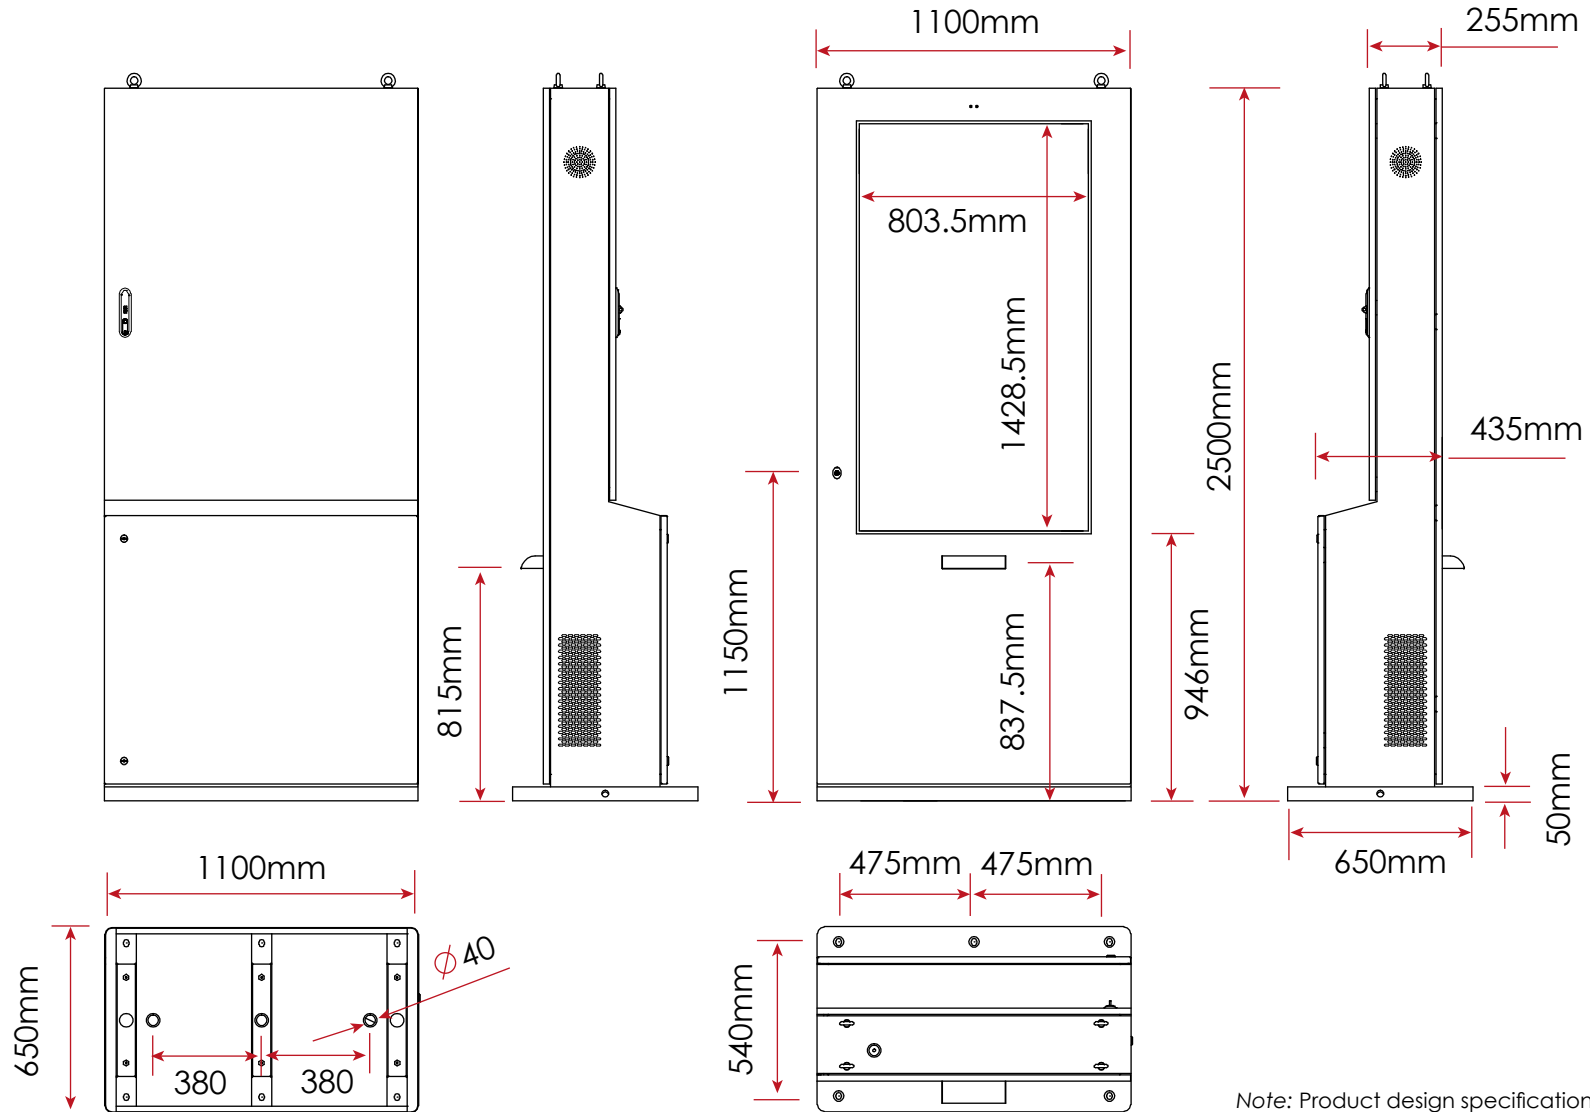

[promultis]

65" Outdoor Totem double-sided

Note: Product design specifications including dimensions are subject to change without notice and may vary from those shown.

[promultis]

65" Outdoor Totem with built-in camera and printer

Note: Product design specifications including dimensions are subject to change without notice and may vary from those shown.

CHASSIS FEATURES

Panel size	75'' TFT-LCD
Display area(mm)/mode	1428.5mm(H) x 803.5mm(W) 16:9
Maximum resolution	1920 x 1080
Display color	16.7M
Pixel Pitch(mm)	0.63mm(H) x 0.63mm(V) (mm)
Brightness (nits) options	1500cd/m ² as standard and up to 3500cd/m ²
Contrast	3500:1
Visual angle	178°/178°
Response time	5ms
Life(hrs)	>60,000(hrs)