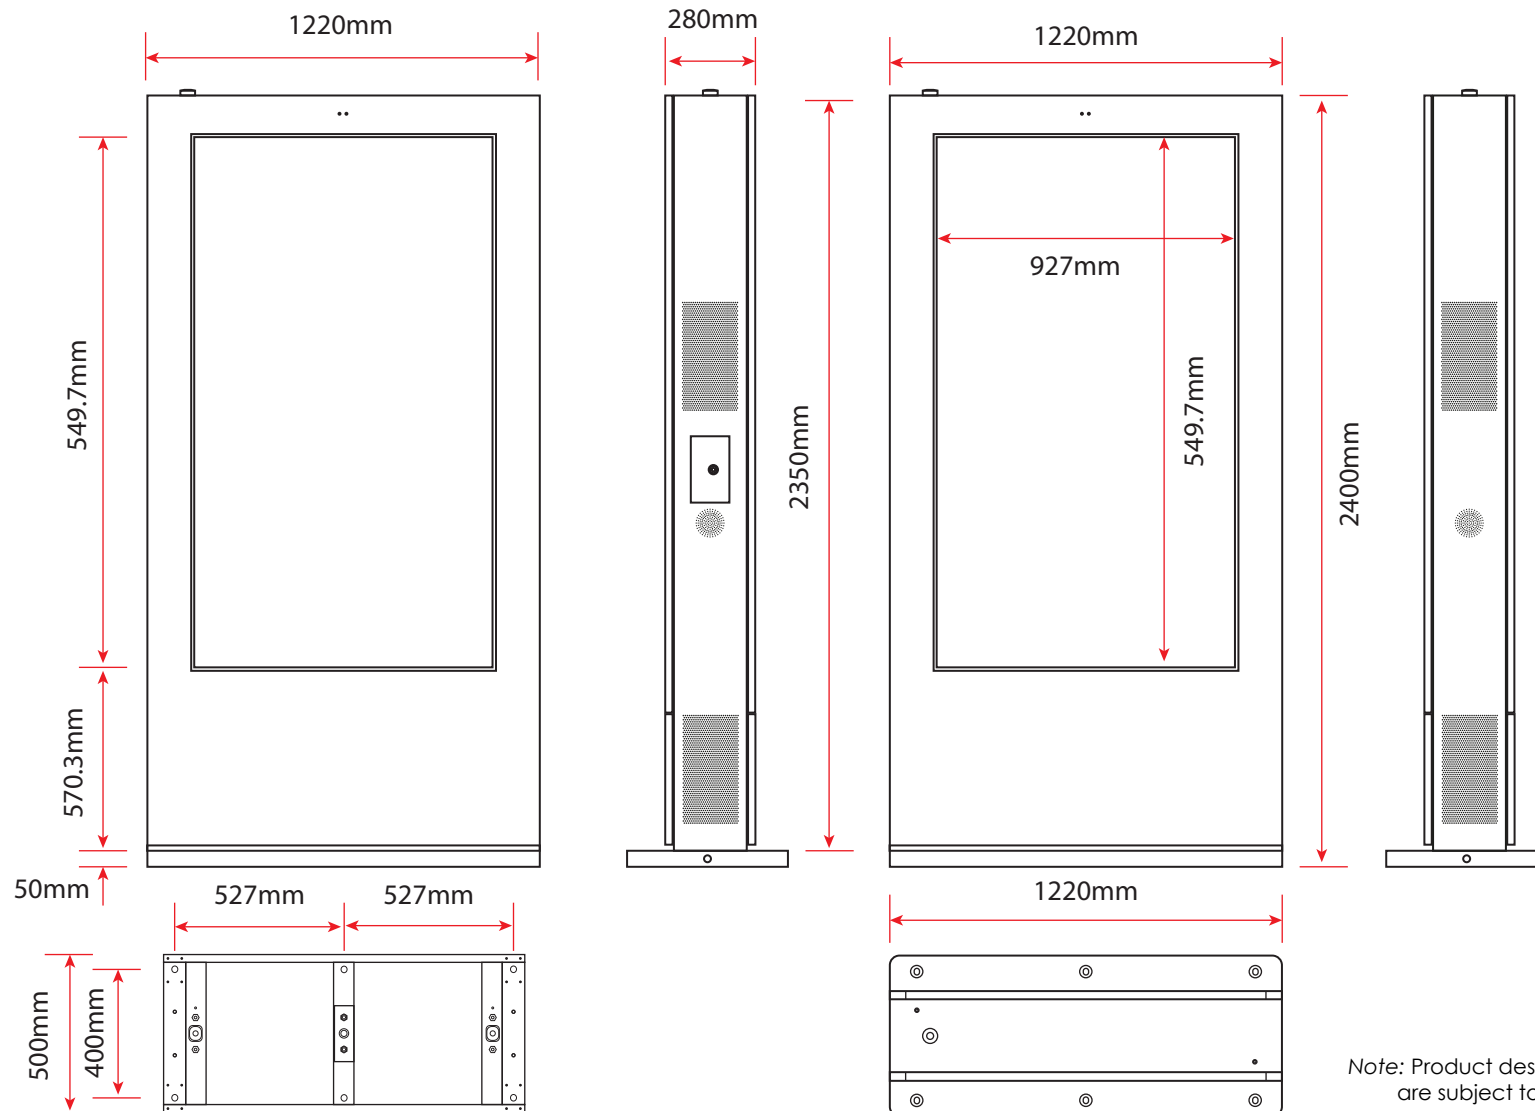

[promultis]

75" Outdoor Totem dual-sided

Note: Product design specifications including dimensions are subject to change without notice and may vary from those shown.

CHASSIS FEATURES

Panel size	84" TFT-LCD
Display area(mm)/mode	1865mm(H) x 1052mm(W) 16:9
Maximum resolution	1920 x 1080
Display color	16.7M
Pixel Pitch(mm)	0.63mm(H) x 0.63mm(V) (mm)
Brightness (nits) options	1500cd/m² as standard and up to 3500cd/m²
Contrast	3500:1
Visual angle	178°/178°
Response time	5ms
Life(hrs)	>60,000(hrs)

INPUT AND OUTPUT

VGA	1
HDMI	1
USB2.0	2
Audio(L/R) input	1
Audio(L/R) output	1
Speaker	2×10W (8 ohm)

VIDEO

Color system	PAL
Remote controller	Yes

POWER

Power supply	AC100~240V 50 /60 HZ
Maximum power consumption	≤ 360W
Standby power consumption	<5W

TEMPERATURE

Working temperature	0°C 50°C
Storage temperature	- 35°C ~ 50°C
Working humidity	85%
Storage humidity	85%
Waterproof grade	Outdoor IP65
Temperature control	Fan cooling as standard or air-conditioning as option

FUNCTIONS

Video format	MPEG1/MPEG2/MPEG4/DivX/ASP/WMV/AVI
Audio format	Wave/MP3/WMA/AAC
Image format	JPEG/BMP/TIFF/PNG/GIF
Image resolution	480P/720P/1080P
Split screen display	0.63mm(H) x 0.63mm(V) (mm)
Running subtitle	editable

APPEARANCE

Panel	White, black, customised
Material	Metal case SPCC
Installation	flood-standing / wall mounted

SERVICE & WARRANTY

1 year on-site warranty as standard
Extended warranties and SLA's available at an additional cost

Note: Product design specifications including dimensions are subject to change without notice and may vary from those shown.