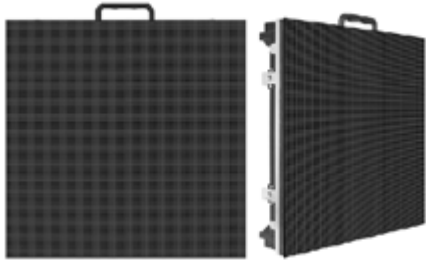

W x H	Price per sqm	1 Day	2 Days	3 Days	5 Days	2 Weeks (10 days)	1 month (20 days)
3m x 1m	£199	£597 a day	£477.60 a day	£382.08 a day	£305.66 a day	£244.53 a day	£195.62 a day
2m x 2m	£189	£756 a day	£604.80 a day	£483.84 a day	£387.07 a day	£309.66 a day	£247.73 a day
3m x 2m	£179	£1074 a day	£859.20 a day	£687.36 a day	£549.89 a day	£439.91 a day	£351.93 a day
3m x 3m	£169	£1512 a day	£1209.60 a day	£967.68 a day	£774.14 a day	£619.32 a day	£495.45 a day
4m x 3m	£159	£1908 a day	£1526.40 a day	£1221.12 a day	£976.90 a day	£781.52 a day	£625.21 a day
5m x 3m	£139	£2085 a day	£1668 a day	£1334.40 a day	£1067.52 a day	£854.02 a day	£683.21 a day