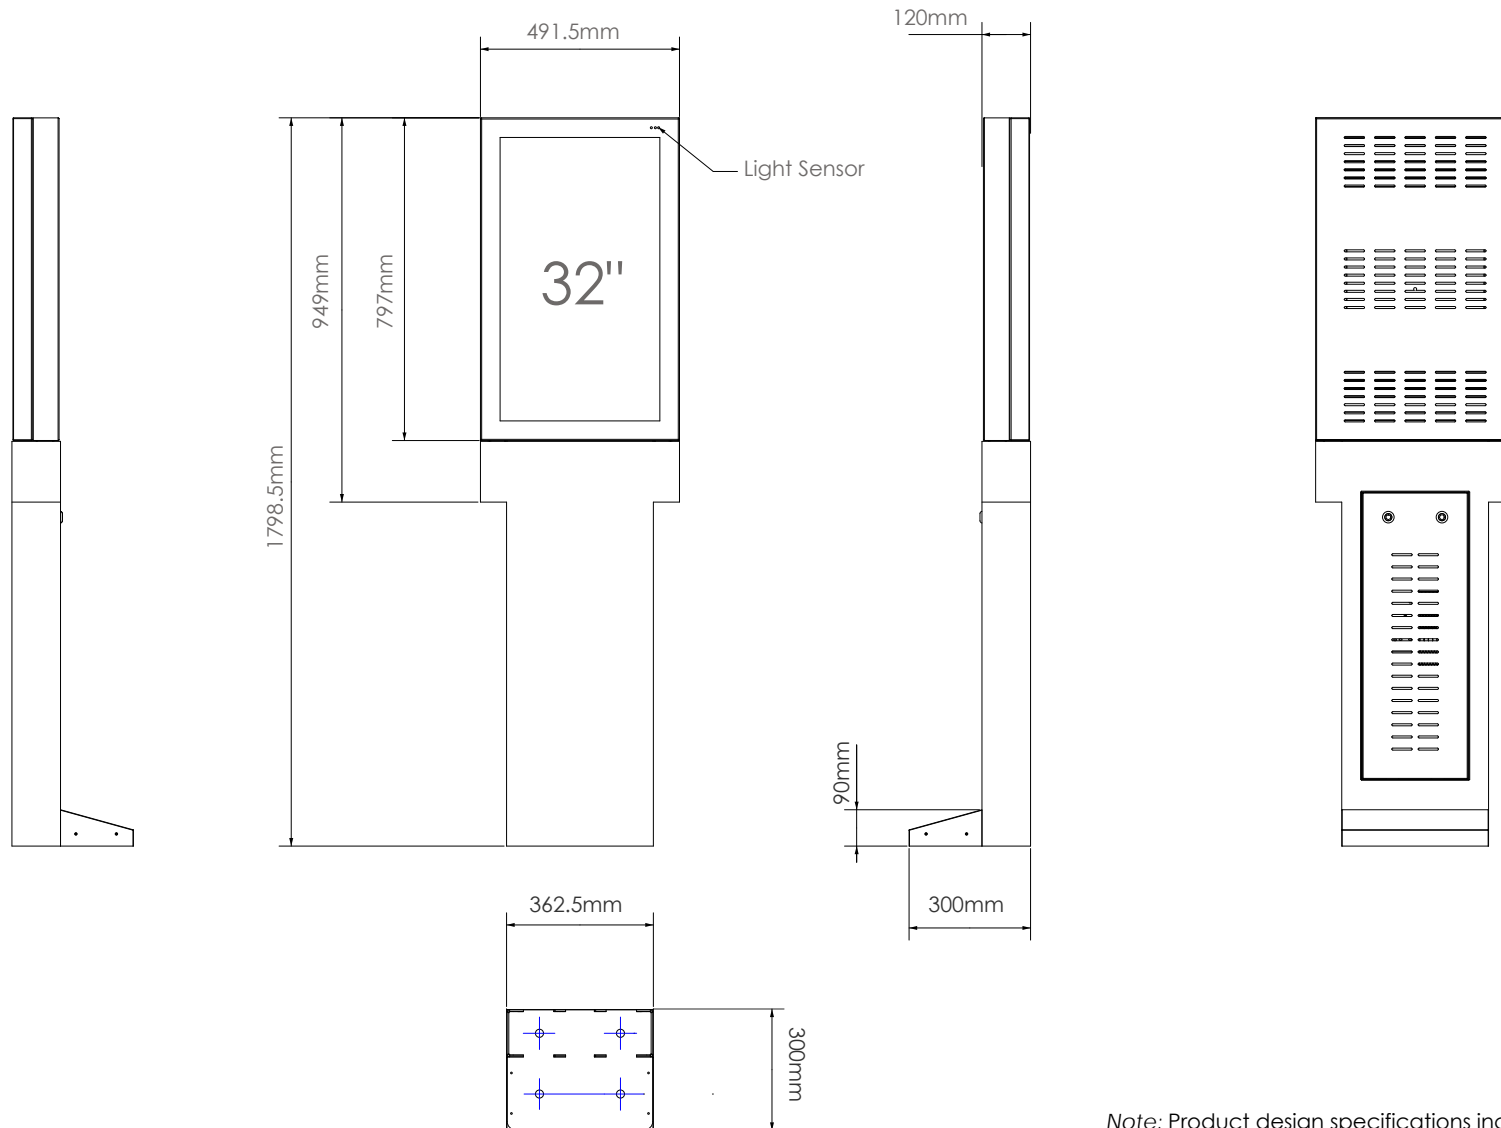

[promultis]

Sentinel 32" High Brightness Totem - IP66

Dimensions

Note: Product design specifications including dimensions are subject to change without notice and may vary from those shown.

[promultis]
MULTITOUCH SOLUTIONS

For more exciting multitouch products visit
www.promultis.info
or call +44 (0) 239 251 2794