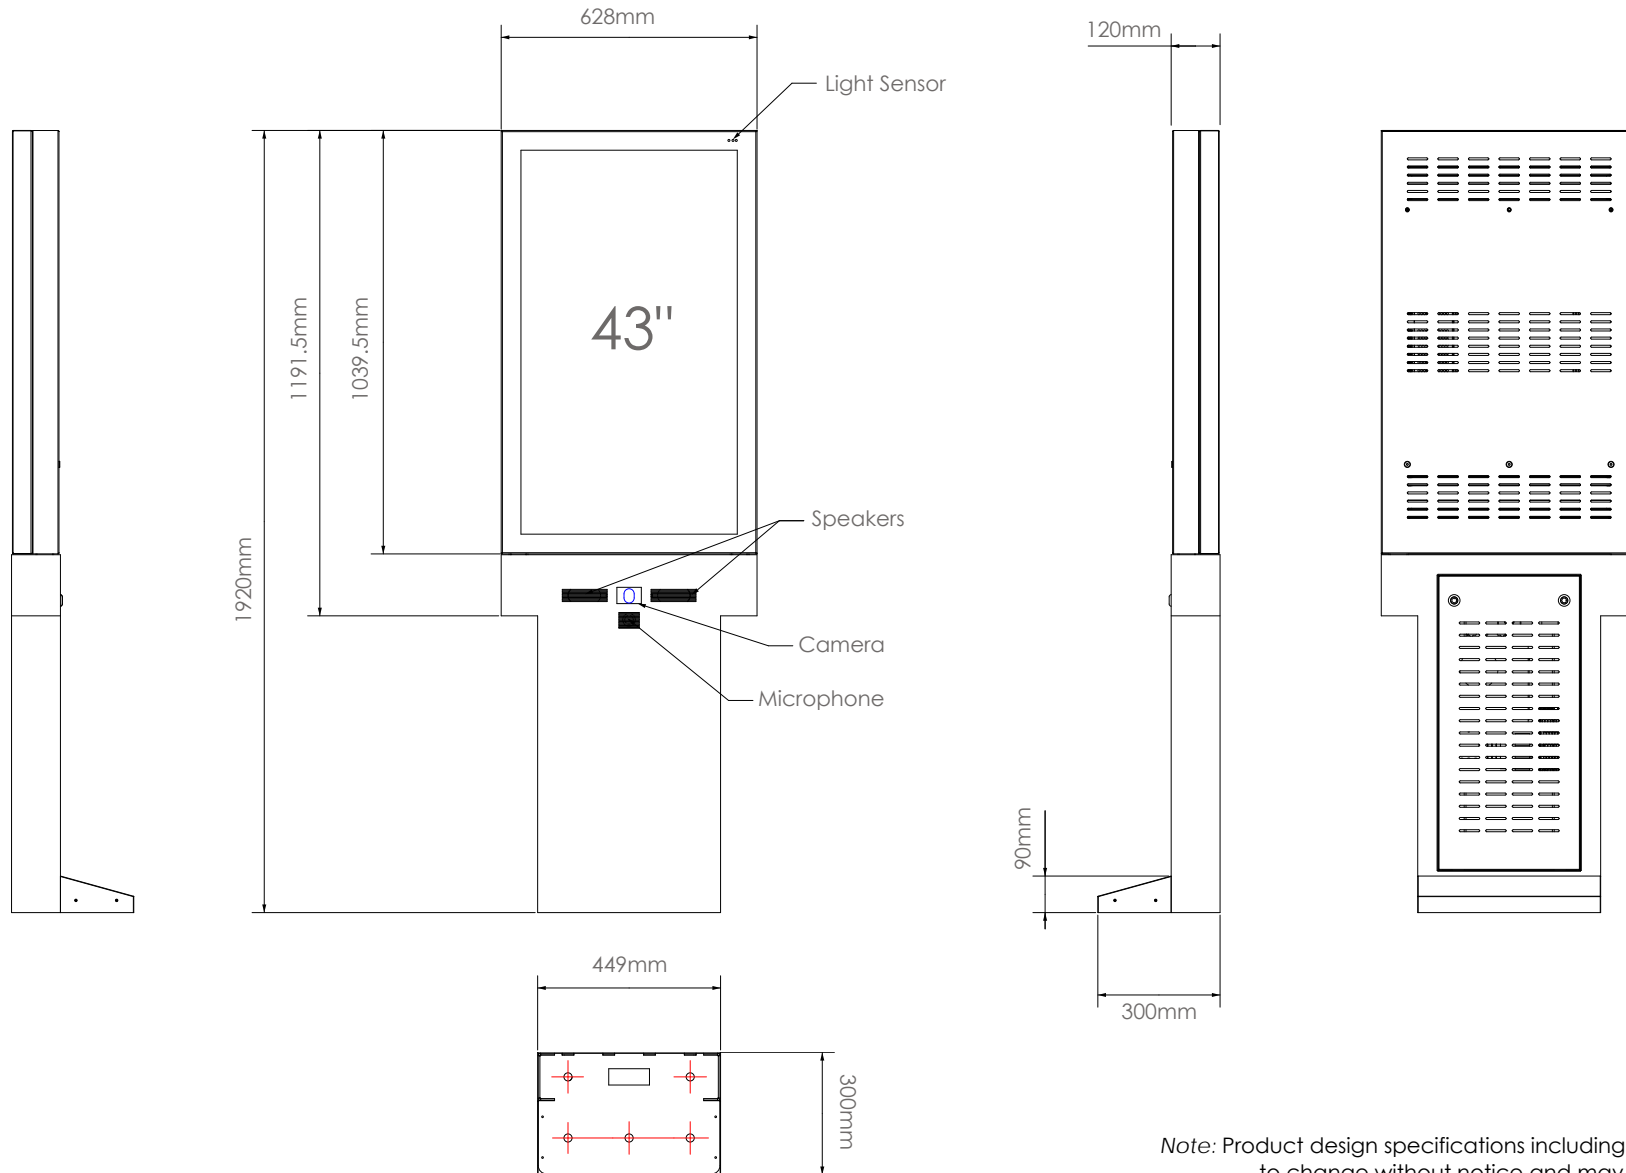

[promultis]

Sentinel 43" High Brightness Totem - IP66

Dimensions

Note: Product design specifications including dimensions are subject to change without notice and may vary from those shown.

[promultis]
MULTITOUCH SOLUTIONS

For more exciting multitouch products visit
www.promultis.info
or call +44 (0) 239 251 2794