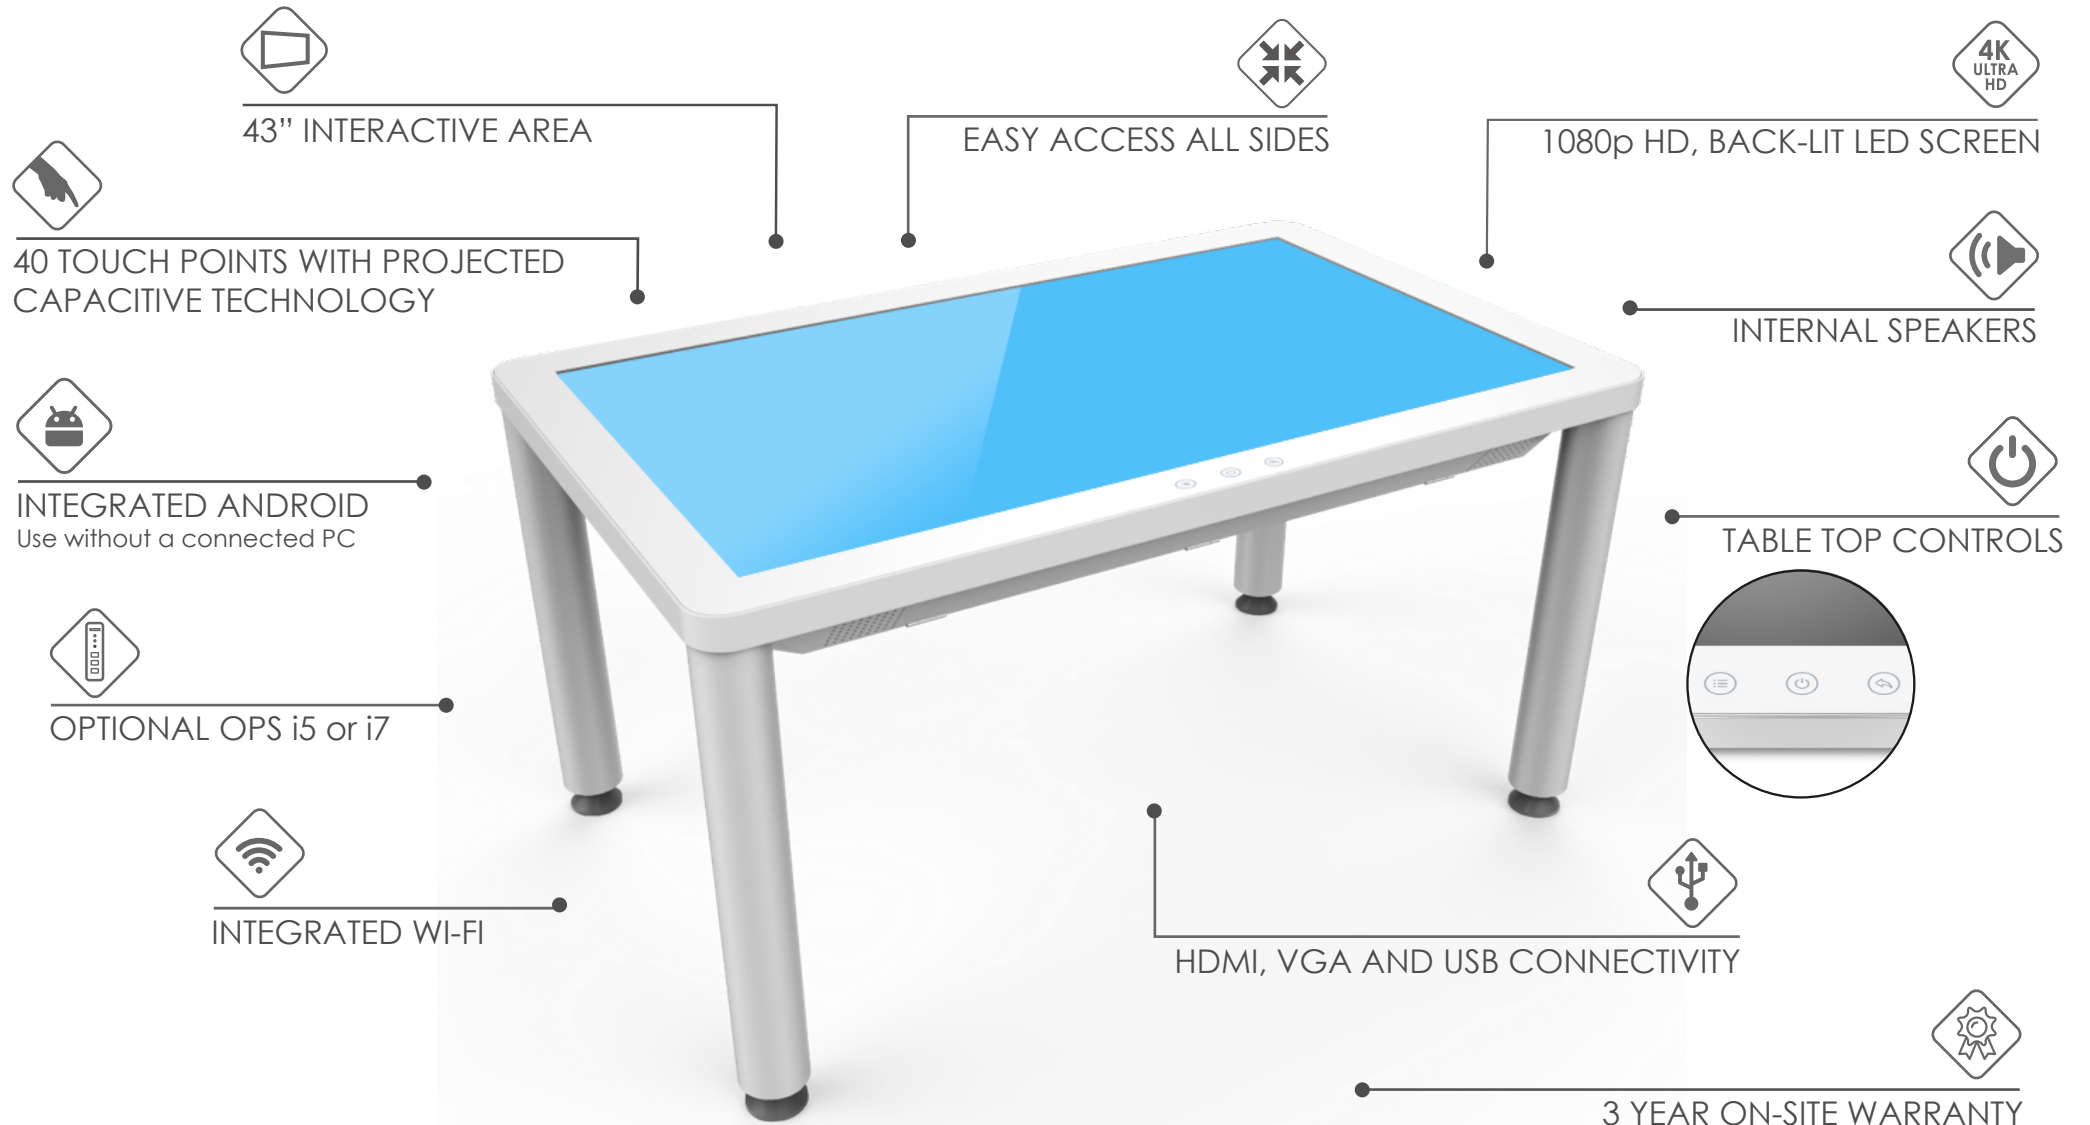

# Tetra Touch Table

The Promultis Tetra Table is a complete multi touch, collaborative interactive surface solution.

Panel	
Screen Size	43"
Panel Technology	TFT LCD
Display Resolution	1920 x 1080
Brightness (Type)	350 cd / <sup>2</sup>
Contrast (Type)	1200 : 1
Response Time (Grey To Grey)	12 ms
Frame Rate	60 Hz
Viewing Angle (H / V)	178° / 178°
Display Colors	16.7M (8-bit)
Backlight Type	Edge LED
Service Life	> 30,000 Hours
Installation	Horizontal
Touch	
Detection Method	P-CAP Air-gap
Available Touch Point	40 Point (10 point writing)
Response Time (Type)	<= 15ms
Minimum Response Size	n/a
Communication Interface	USB / Uart
Key	
Number	3
Function	Power/Menu/Back

Connectivity	
HDMI2.0 Input(s)	1
VGA Input(s) (with Mini Jack Audio Input)	1 (Side/DB-15F)
DisplayPort 1.2Input(s)	1
Headphone Output(s)	1 (Mini Jack)
USB 3.0Port(s)	1 (Type-A)
USB 2.0Port(s)	1 (Type-A)
RS-232C Port(s)	1 ( Mini Jack)
LAN Port(s)	1 ( RJ45 for 10/100 BaseT)
SPDIF	Optical
WI-Fi Module	802.11b/g/n
Touch Out	1 ( USB Type-B)
Bluetooth Version	4.1
Sound	
Audio Power Output (RMS)	15Wx2
Subwoofer	n/a
Speaker Position	Side
Sound Mode	Standard / Music / Movie / User

## PC Module options

Model	OPS2
Operating System	Windows 7 / windows 8 / windows 10/ Linux / DOS
CPU	Intel® Core™ i7 / i5 Processor
Chipset	Integrated
Graphics	Integrated
Memory	4 GB Up to 16 GB Dual Channel, SO-DIMM DDR4 2 x SO-DIMM,Max.32GB
Storage	2.5" 500 GB Up to 2 TB SATA Hard Drive 128 GB Up to 256 GB M.2 NGFF 2242 SSD (optional)
Wireless Data	802.11 a/b/g/n/ac, Bluetooth V4.0
LAN	10/100/1000 Mbps
Audio	High Definition 5.1 Channel Audio
I/O Ports	2 x USB 3.0 2 x USB 2.0 1 x HDMI 1 x RJ45 LAN 2 x Audio Jack(s) (Line OUT/Mic )
Dimensions	180mm(L) x 119mm(W) x 30mm(H)
Weight	1 Kg

# 43inch Tetra Touch Table