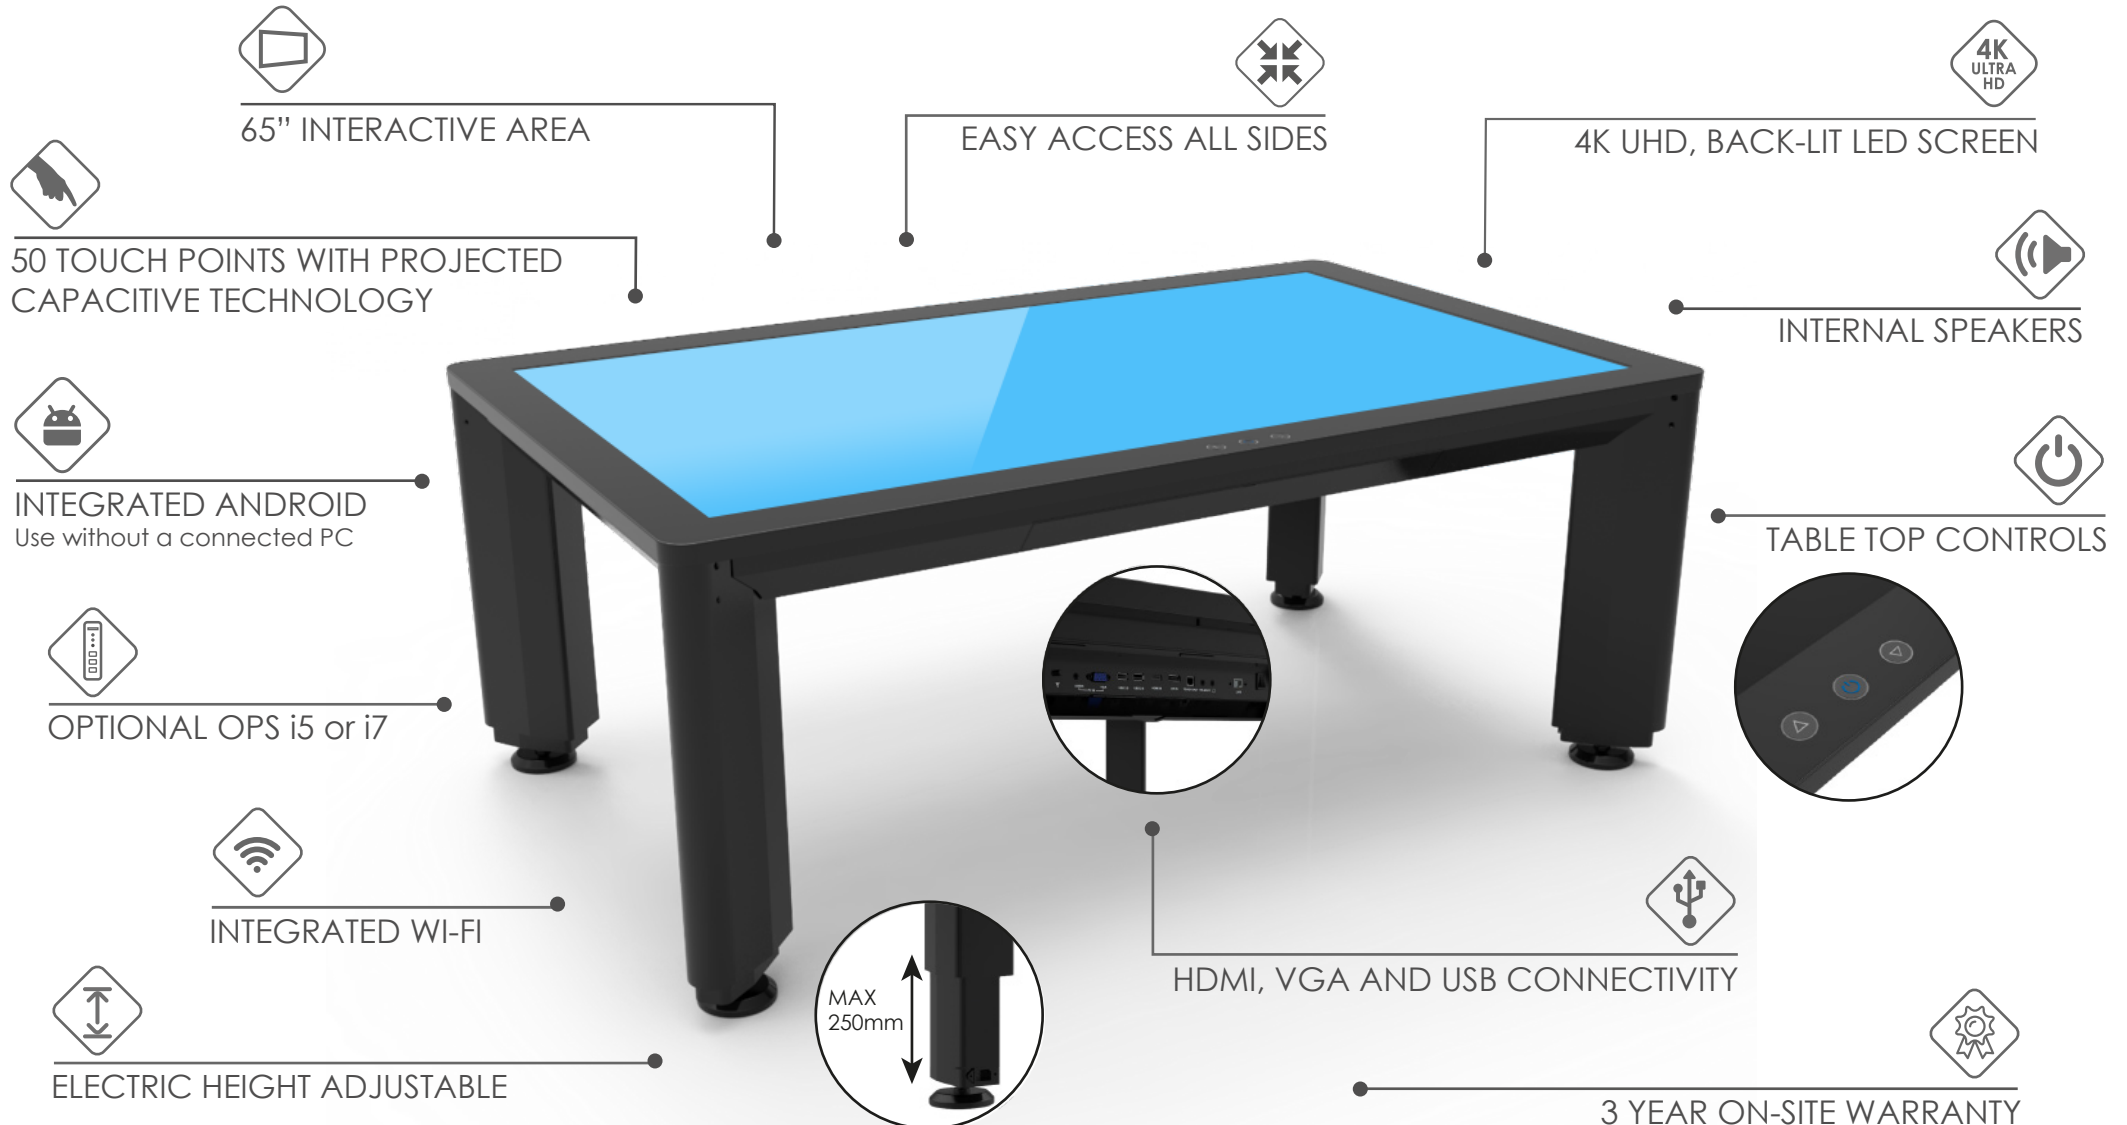

# Tetra Table Elite

The Promultis Tetra Table is a complete multi touch, collaborative interactive surface solution that has electric adjustable height capability.

Panel	
Screen Size	65" (64.53")
Panel Technology	TFT LCD
Display Resolution	3840 x 2160
Brightness (Type)	350 cd / <sup>2</sup>
Contrast (Type)	1200 : 1
Response Time (Grey To Grey)	9 ms
Frame Rate	60 Hz
Viewing Angle (H / V)	178° / 178°
Display Colors	1.07B (10-bit)
Backlight Type	Direct LED
Service Life	> 30,000 Hours
Installation	Flat Horizontal
Touch	
Detection Method	P-CAP Bonded
Available Touch Point	10 Point
Response Time (Type)	<= 15ms
Minimum Response Size	>= Φ6 mm
Communication Interface	USB
Key	
Number	3
Function	Home/Up/Down

Connectivity	
HDMI2.0 Input(s)	1
HDCP	HDCP 2.2
DisplayPort 1.2Input(s)	1
Audio / Headphone Output(s)	1 (Mini Jack)
USB 3.0Port(s)	1 (Type-A)
USB 2.0Port(s)	1 (Type-A)
RS-232C Port(s)	1 ( Mini Jack)
LAN Port(s)	1 ( RJ45 for 10/100 BaseT)
SPDIF	Optical
WI-Fi Module	802.11b/g/n
Touch Out	1 ( USB Type-B)
Bluetooth Version	4.0
Smartphone Connectivity	Miracast™/MHL
Sound	
Audio Power Output (RMS)	15Wx2
Subwoofer	15W
Speaker Position	Side
Sound Mode	Standard / Music / Movie / User

PC Module options	
Model	OPS2
Operating System	Windows 7 / windows 8 / windows 10/ Linux / DOS
CPU	Intel® Core™ i7 / i5 Processor
Chipset	Integrated
Graphics	Integrated
Memory	4 GB Up to 16 GB Dual Channel, SO-DIMM DDR4 2 x SO-DIMM,Max.32GB
Storage	2.5" 500 GB Up to 2 TB SATA Hard Drive 128 GB Up to 256 GB M.2 NGFF 2242 SSD (optional)
Wireless Data	802.11 a/b/g/n/ac, Bluetooth V4.0
LAN	10/100/1000 Mbps
Audio	High Definition 5.1 Channel Audio
I/O Ports	2 x USB 3.0 2 x USB 2.0 1 x HDMI 1 x RJ45 LAN 2 x Audio Jack(s) (Line OUT/Mic )
Dimensions	180mm(L) x 119mm(W) x 30mm(H)
Weight	1 Kg

# 65inch Tetra Touch Table Elite