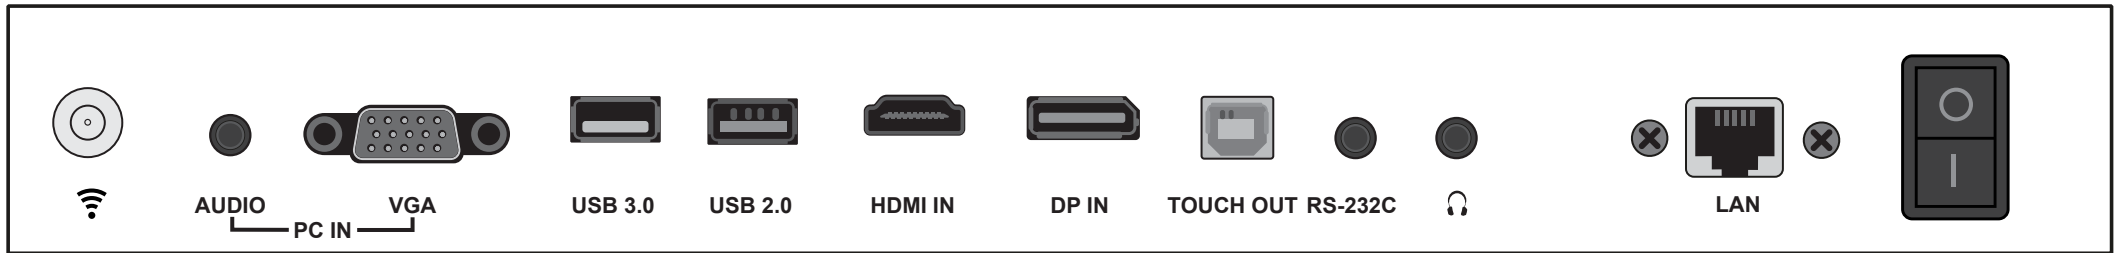

[promultis]

65 inch Tetra Touch Table Elite Connectivity