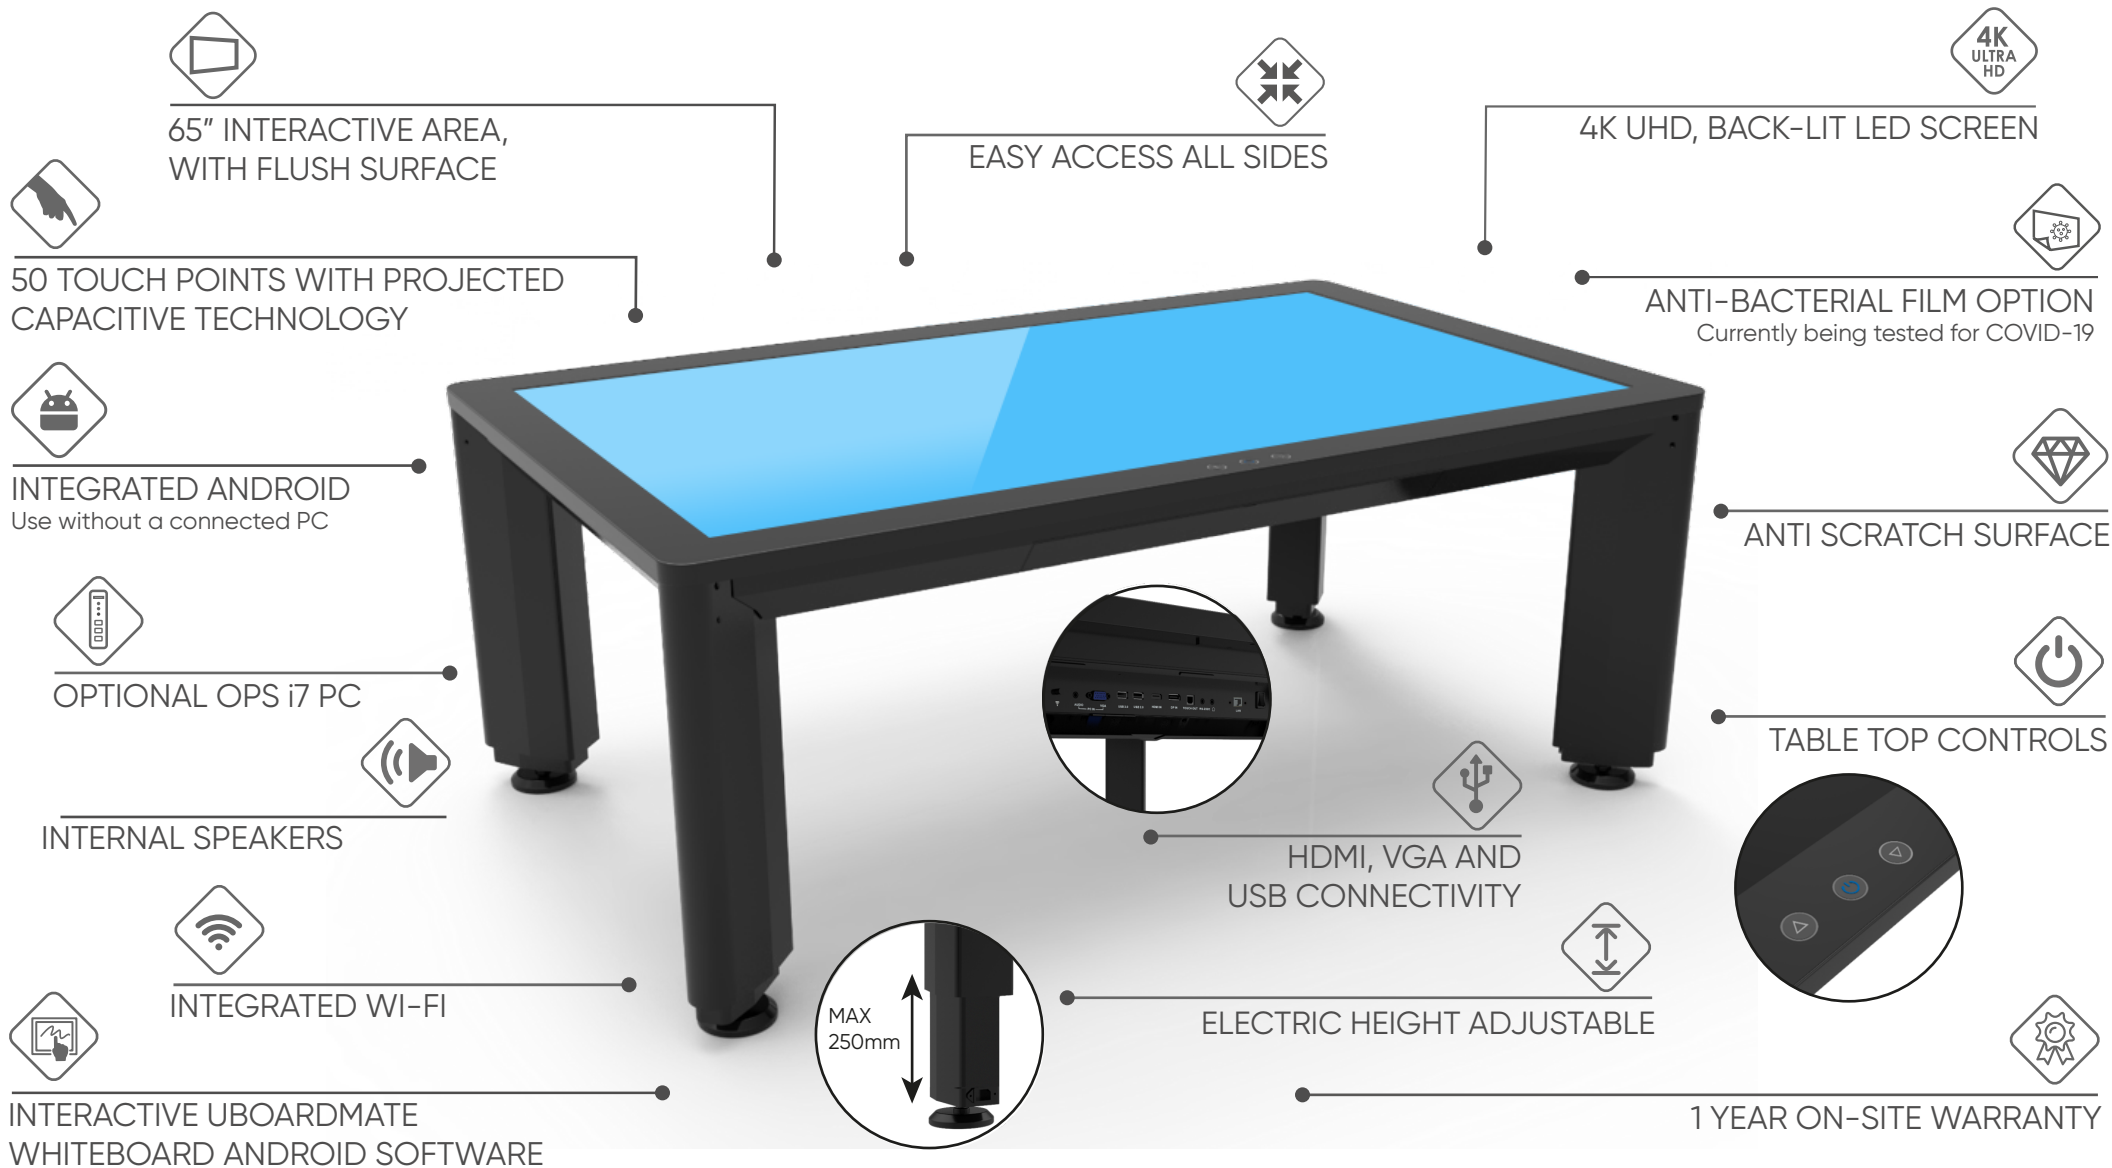

[promultis]

65 inch Tetra Table Elite

The Promultis Tetra Table is a complete multi touch, collaborative interactive surface solution that has electric adjustable height capability.

The Promultis Tetra Elite is a fixed, four-legged, 65" 4K electrically height-adjustable 50 Touch point projected capacitive collaborative interactive table.

Its sexy and sleek design and high specification mean it will fit into literally every type of environment whether being used in a reception area, as an interactive games table, in a marketing or sales suite, or in a meeting room.

Promultis Tetra Elite tables are ideal for:

- Marketing Suites
- Reception Areas
- Exhibition Stands
- Museums
- Libraries
- Play Areas

Interactive surface area

The table provides a large working surface area allowing several users to collaborate all at the same time. Users can control the content they see by using natural gestures such as pinch, zoom and drag.

Promultis White Board Software

The Tetra Table Elite also comes with our industry renowned UboardMate interactive whiteboard software, which allows you to interact with the screen content in a multitude of fun and creative ways, perfect for education and training.