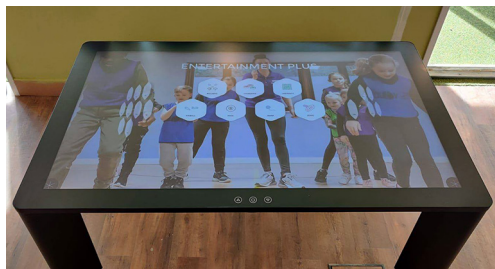

Immerse Bespoke Interactive Software from Promultis

Promultis offers a bespoke software creation service where our software development team will create a multitouch interactive experience to run on your touch table. Visit our website at <https://immerse.promultis.info/> for example applications and case studies.