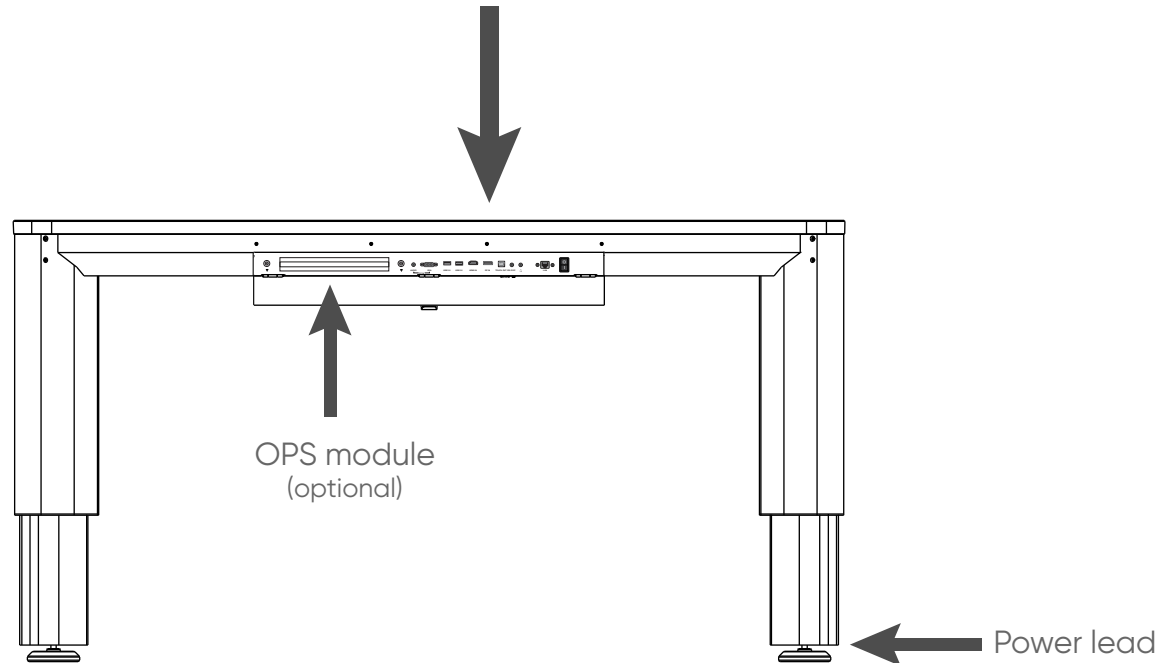

[promultis]

65 inch Tetra Touch Table Elite Connectivity