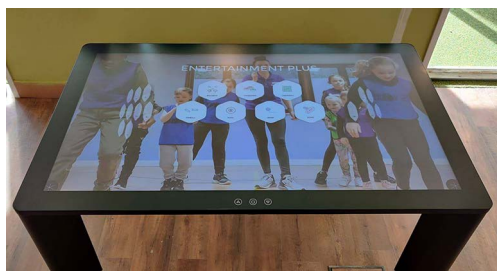

[promultis]

Tetra Table Elite

The Promultis Tetra Table is a complete multi touch, collaborative interactive surface solution that has electric adjustable height capability.

The Promultis Tetra Elite is a fixed, four-legged, 65" 4K electrically height-adjustable 50 Touch point projected capacitive collaborative interactive table.

Its sexy and sleek design and high specification mean it will fit into literally every type of environment whether being used in a reception area, as an interactive games table, in a marketing or sales suite, or in a meeting room.

Promultis Tetra Elite tables are ideal for:

- Marketing Suites
- Reception Areas
- Exhibition Stands
- Museums
- Libraries
- Play Areas

Interactive surface area

The table provides a large working surface area allowing several users to collaborate all at the same time. Users can control the content they see by using natural gestures such as pinch, zoom and drag.

Promultis White Board Software

The Tetra Table Elite also comes with our industry renowned UboardMate interactive whiteboard software, which allows you to interact with the screen content in a multitude of fun and creative ways, perfect for education and training.