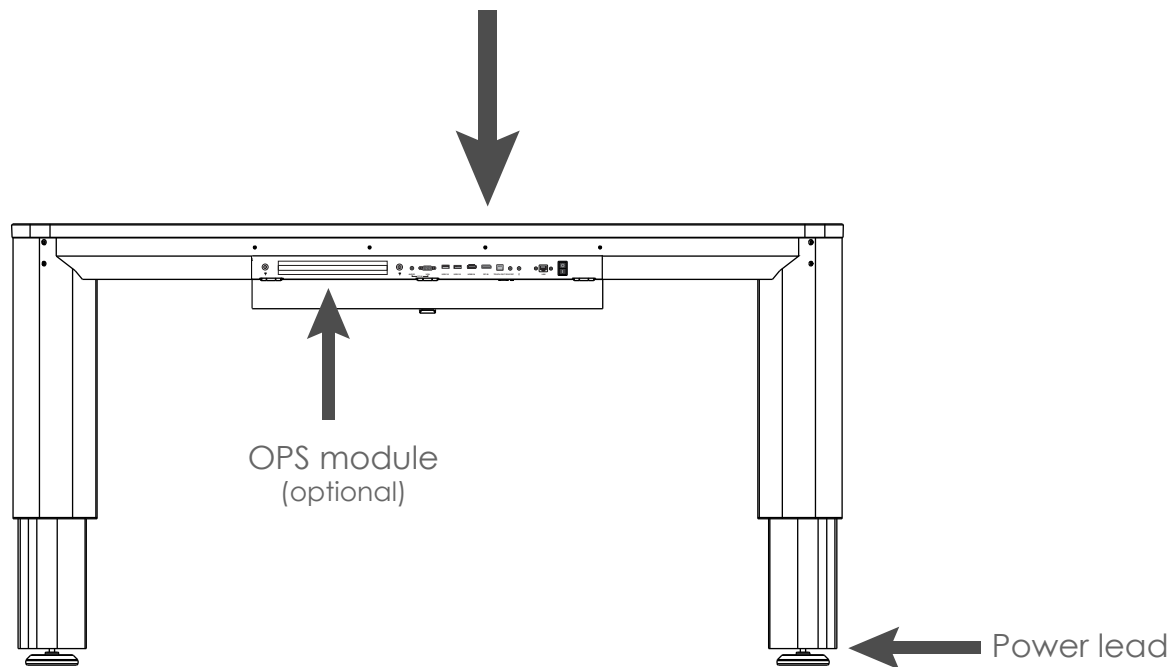

[promultis]

65inch Tetra Touch Table Elite Connectivity

[promultis]
MULTITOUCH SOLUTIONS

For more exciting multitouch products visit
www.promultis.info
or call +44 (0) 239 251 2794