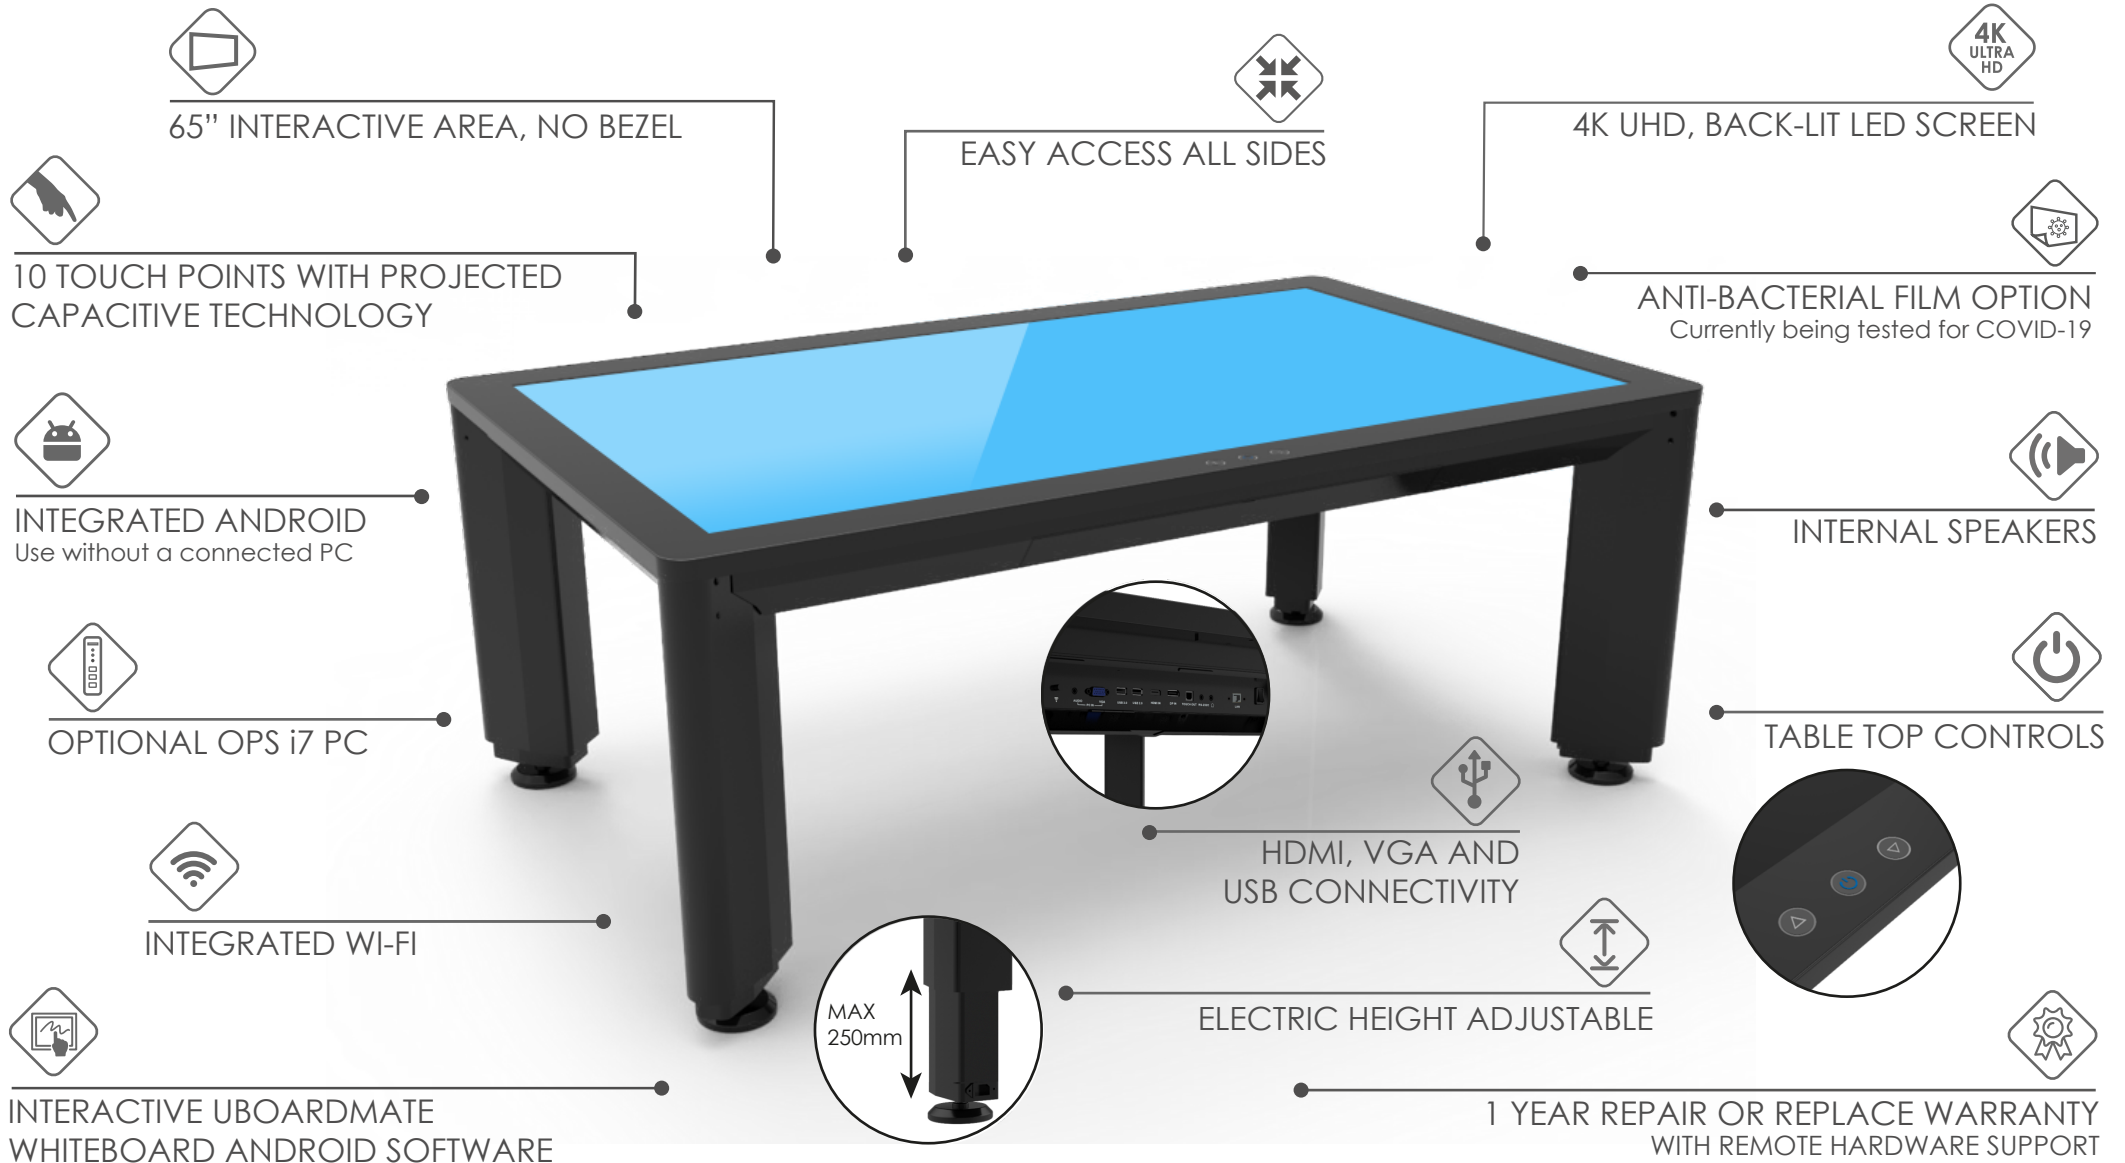

[promultis]

Tetra Table Elite

The Promultis Tetra Table is a complete multi touch, collaborative interactive surface solution that has electric adjustable height capability.

The Promultis Tetra Elite is a fixed, four-legged, 65" 4K electrically height-adjustable 50 Touch point projected capacitive collaborative interactive table.

Its sexy and sleek design and high specification mean it will fit into literally every type of environment whether being used in a reception area, as an interactive games table, in a marketing or sales suite, or in a meeting room.

Promultis Tetra Elite tables are ideal for:

- Marketing Suites
- Reception Areas
- Exhibition Stands
- Museums
- Libraries
- Play Areas

Interactive surface area

The table provides a large working surface area allowing several users to collaborate all at the same time. Users can control the content they see by using natural gestures such as pinch, zoom and drag.

Promultis White Board Software

The Tetra Table Elite also comes with our industry renowned UboardMate interactive whiteboard software, which allows you to interact with the screen content in a multitude of fun and creative ways, perfect for education and training.