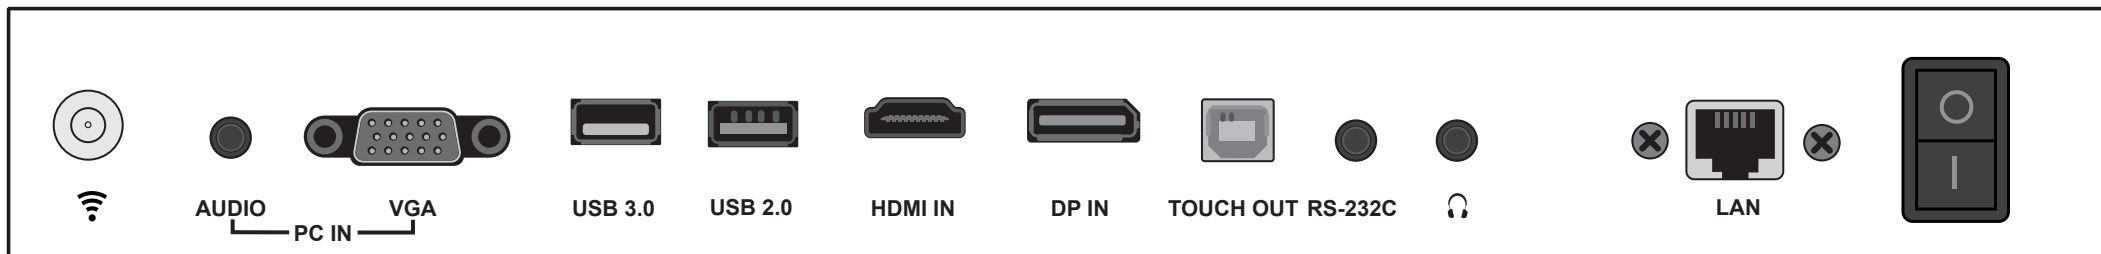

[promultis]

65inch Tetra Touch Table Elite Connectivity

[promultis]
MULTITOUCH SOLUTIONS

For more exciting multitouch products visit
www.promultis.info
or call +44 (0) 239 251 2794