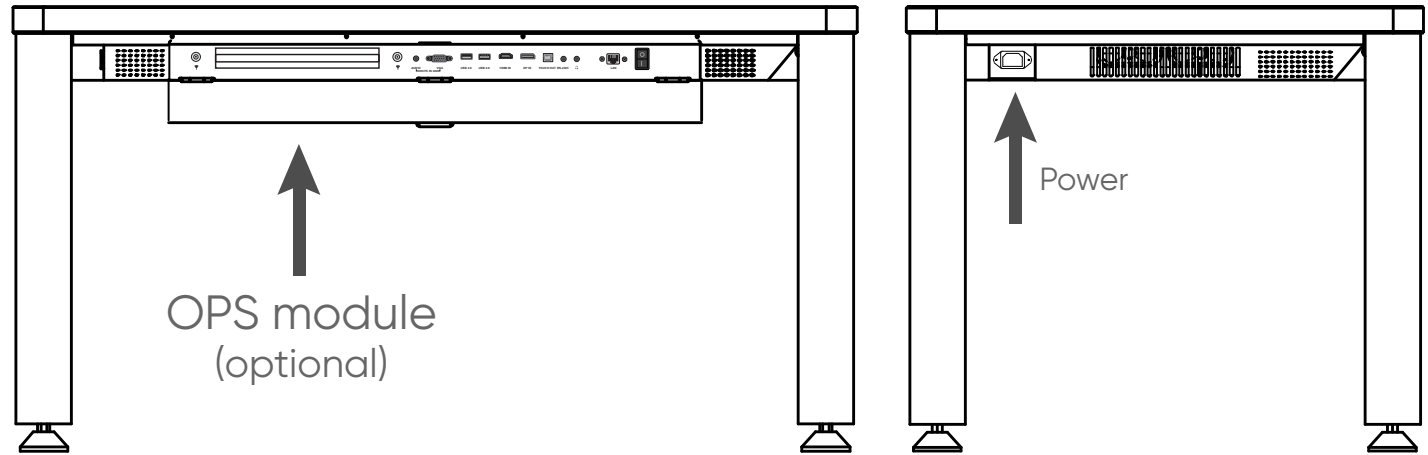

[promultis]

43 inch Tetra Touch

The Promultis Tetra Table is a complete multi touch, collaborative interactive surface solution.

Panel	
Screen Size	43"
Panel Technology	TFT LCD
Display Resolution	1920 x 1080
Brightness (Type)	350 cd / ²
Contrast (Type)	1200 : 1
Response Time (Grey To Grey)	12 ms
Frame Rate	60 Hz
Viewing Angle (H / V)	178° / 178°
Display Colors	16.7M (8-bit)
Backlight Type	Edge LED
Service Life	> 30,000 Hours
Installation	Horizontal
Touch	
Detection Method	P-CAP Air-gap
Available Touch Point	10 Points
Response Time (Type)	<= 15ms
Minimum Response Size	n/a
Communication Interface	USB / Uart
Key	
Number	3
Function	Power/Menu/Back

Connectivity	
HDMI2.0 Input(s)	1
VGA Input(s) (with Mini Jack Audio Input)	1(Side/DB-15F)
DisplayPort 1.2Input(s)	1
Headphone Output(s)	1 (Mini Jack)
USB 3.0Port(s)	1 (Type-A)
USB 2.0Port(s)	1 (Type-A)
RS-232C Port(s)	1(Mini Jack)
LAN Port(s)	1 (RJ45 for 10/100 BaseT)
SPDIF	Optical
WI-Fi Module	802.11b/g/n
Touch Out	1 (USB Type-B)
Bluetooth Version	4.1
Sound	
Audio Power Output (RMS)	15Wx2
Subwoofer	n/a
Speaker Position	Side
Sound Mode	Standard / Music / Movie / User
Supplied Accessories	
AC Power Cable / Operating Instructions / Quick Start Guide / Remote Control / Guarantee Card	

[promultis]

43 inch Tetra Touch Table Connectivity

PC Module options	
Model	OPS2
Operating System	Windows 7 / windows 8 / windows 10/ Linux / DOS
CPU	Intel® Core™ i7
Chipset	Integrated
Graphics	Integrated
Memory	4 GB Up to 16 GB Dual Channel, SO-DIMM DDR4 2 x SO-DIMM,Max.32GB
Storage	2.5" 500 GB Up to 2 TB SATA Hard Drive 128 GB Up to 256 GB M.2 NGFF 2242 SSD (optional)
Wireless Data	802.11 a/b/g/n/ac, Bluetooth V4.0
LAN	10/100/1000 Mbps
Audio	High Definition 5.1 Channel Audio
I/O Ports	2 x USB 3.0 2 x USB 2.0 1 x HDMI 1 x RJ45 LAN 2 x Audio Jack(s) (Line OUT/Mic)
Dimensions	180mm(L) x 119mm(W) x 30mm(H)
Weight	1 Kg