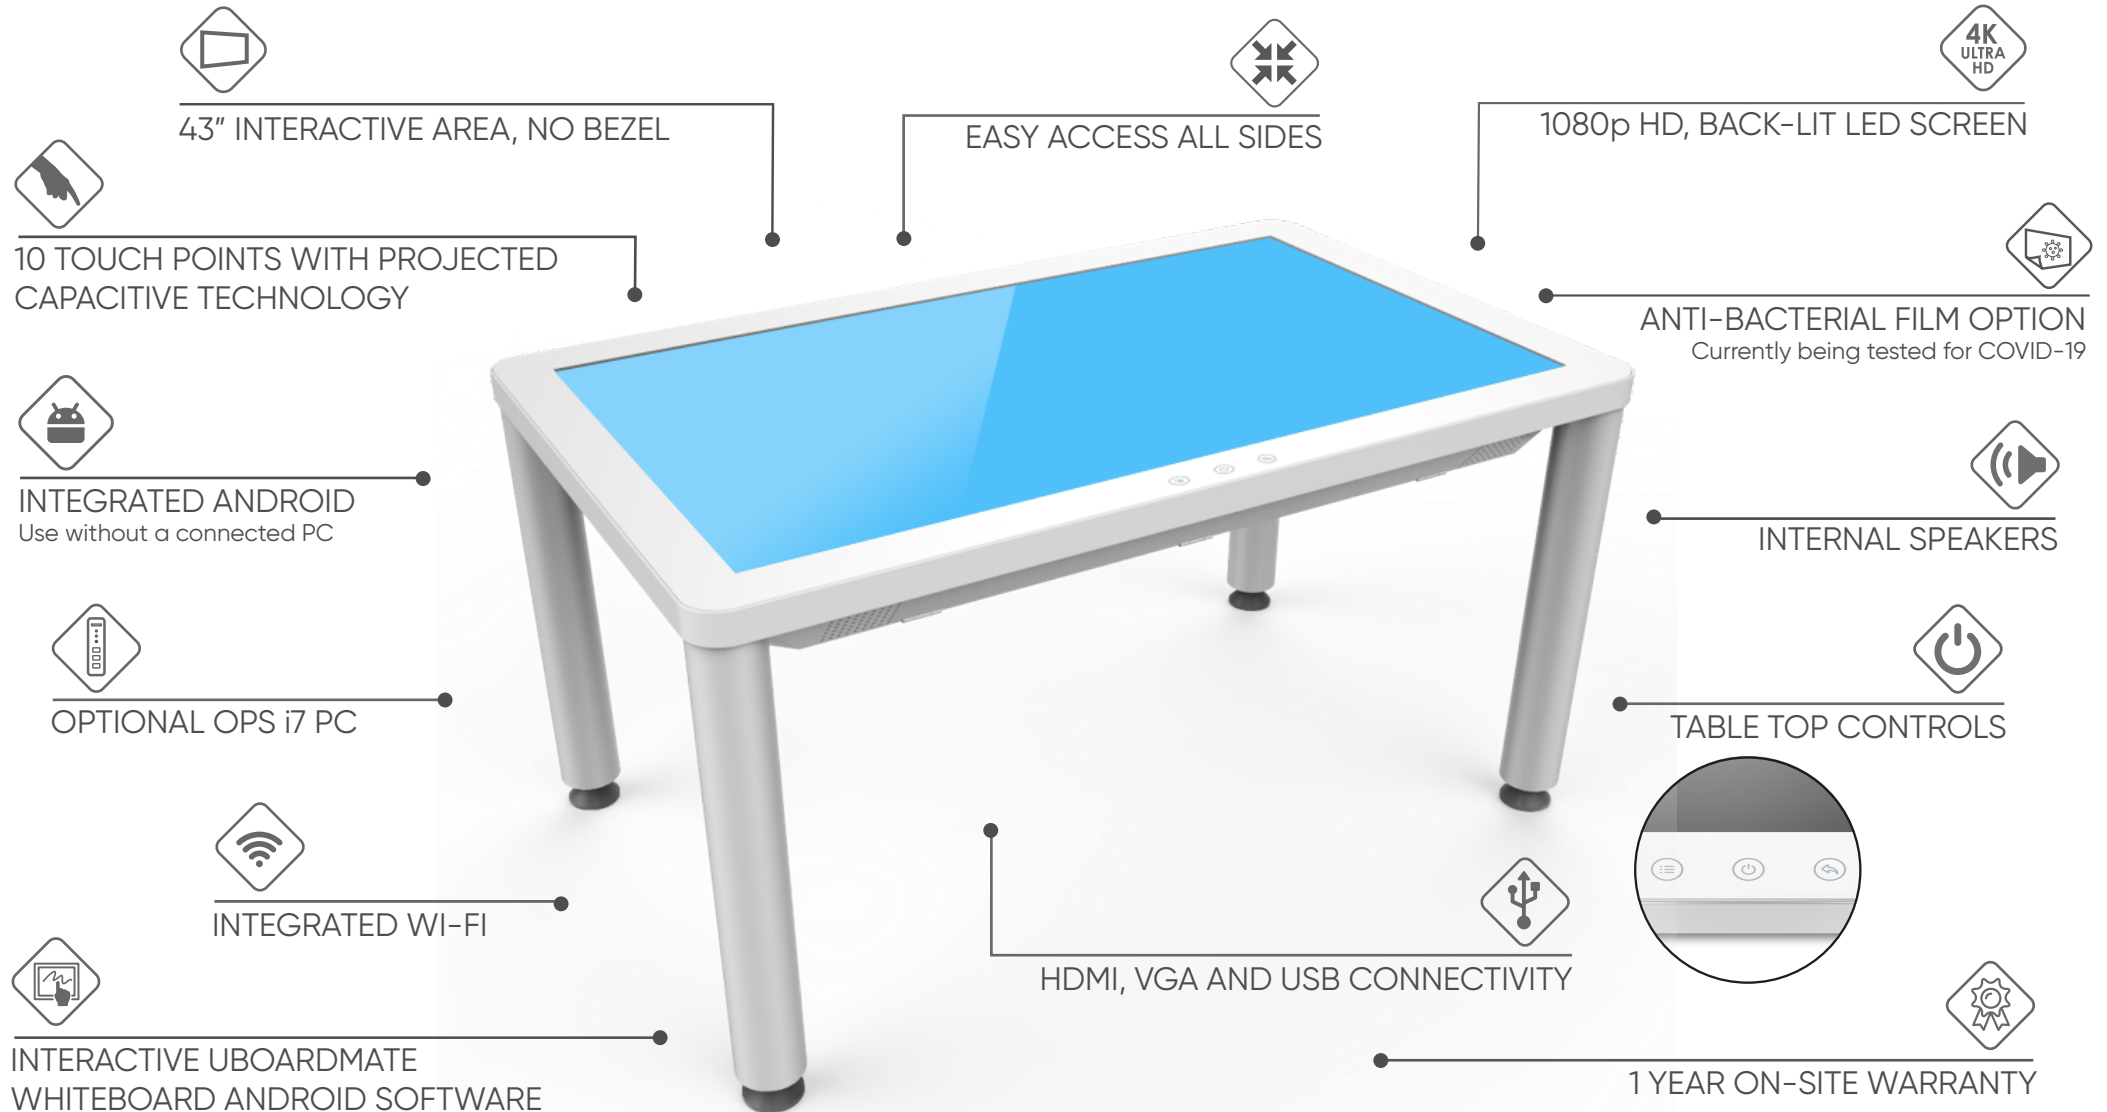

[promultis]

43 inch Tetra Touch

The Promultis Tetra Table is a complete multi touch, collaborative interactive surface solution.

Panel	
Screen Size	43"
Panel Technology	TFT LCD
Display Resolution	1920 x 1080
Brightness (Type)	350 cd / ²
Contrast (Type)	1200 : 1
Response Time (Grey To Grey)	12 ms
Frame Rate	60 Hz
Viewing Angle (H / V)	178° / 178°
Display Colors	16.7M (8-bit)
Backlight Type	Edge LED
Service Life	> 30,000 Hours
Installation	Horizontal
Touch	
Detection Method	P-CAP Air-gap
Available Touch Point	10 Points
Response Time (Type)	<= 15ms
Minimum Response Size	n/a
Communication Interface	USB / Uart
Key	
Number	3
Function	Power/Menu/Back

Connectivity	
HDMI2.0 Input(s)	1
VGA Input(s) (with Mini Jack Audio Input)	1(Side/DB-15F)
DisplayPort 1.2Input(s)	1
Headphone Output(s)	1 (Mini Jack)
USB 3.0Port(s)	1 (Type-A)
USB 2.0Port(s)	1 (Type-A)
RS-232C Port(s)	1(Mini Jack)
LAN Port(s)	1 (RJ45 for 10/100 BaseT)
SPDIF	Optical
WI-Fi Module	802.11b/g/n
Touch Out	1 (USB Type-B)
Bluetooth Version	4.1
Sound	
Audio Power Output (RMS)	15Wx2
Subwoofer	n/a
Speaker Position	Side
Sound Mode	Standard / Music / Movie / User
Supplied Accessories	
AC Power Cable / Operating Instructions / Quick Start Guide / Remote Control / Guarantee Card	

[promultis]

43 inch Tetra Touch Table Connectivity

PC Module options	
Model	OPS2
Operating System	Windows 7 / windows 8 / windows 10/ Linux / DOS
CPU	Intel® Core™ i7
Chipset	Integrated
Graphics	Integrated
Memory	4 GB Up to 16 GB Dual Channel, SO-DIMM DDR4 2 x SO-DIMM,Max.32GB
Storage	2.5" 500 GB Up to 2 TB SATA Hard Drive 128 GB Up to 256 GB M.2 NGFF 2242 SSD (optional)
Wireless Data	802.11 a/b/g/n/ac, Bluetooth V4.0
LAN	10/100/1000 Mbps
Audio	High Definition 5.1 Channel Audio
I/O Ports	2 x USB 3.0 2 x USB 2.0 1 x HDMI 1 x RJ45 LAN 2 x Audio Jack(s) (Line OUT/Mic)
Dimensions	180mm(L) x 119mm(W) x 30mm(H)
Weight	1 Kg

[promultis]

43 inch Tetra Touch Table