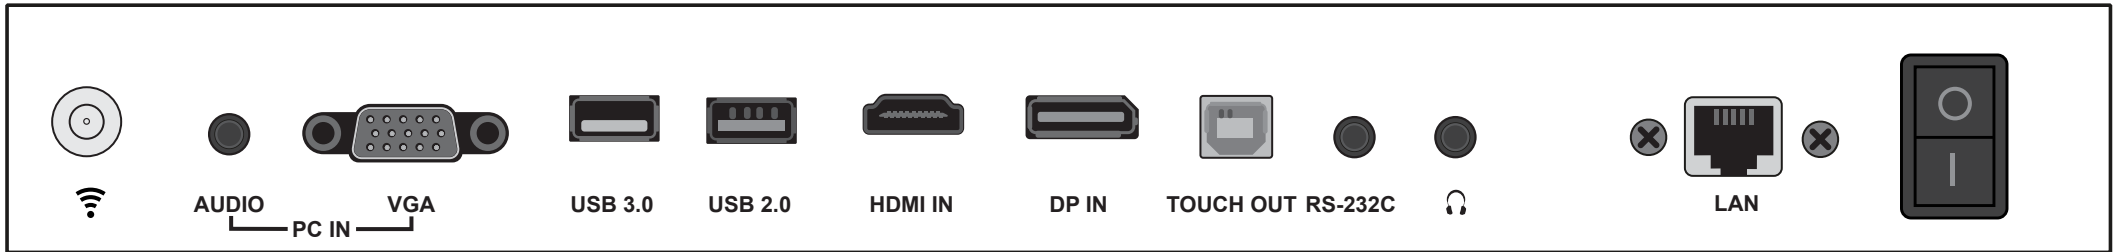

[promultis]

43 inch Tetra Touch

The Promultis Tetra Table is a complete multi touch, collaborative interactive surface solution.

Panel	
Screen Size	43"
Panel Technology	TFT LCD
Display Resolution	1920 x 1080
Brightness (Type)	350 cd / ²
Contrast (Type)	1200 : 1
Response Time (Grey To Grey)	12 ms
Frame Rate	60 Hz
Viewing Angle (H / V)	178° / 178°
Display Colors	16.7M (8-bit)
Backlight Type	Edge LED
Service Life	> 30,000 Hours
Installation	Horizontal
Touch	
Detection Method	P-CAP Air-gap
Available Touch Point	10 Points
Response Time (Type)	<= 15ms
Minimum Response Size	n/a
Communication Interface	USB / Uart
Key	
Number	3
Function	Power/Menu/Back

Connectivity	
HDMI2.0 Input(s)	1
VGA Input(s) (with Mini Jack Audio Input)	1(Side/DB-15F)
DisplayPort 1.2Input(s)	1
Headphone Output(s)	1 (Mini Jack)
USB 3.0Port(s)	1 (Type-A)
USB 2.0Port(s)	1 (Type-A)
RS-232C Port(s)	1(Mini Jack)
LAN Port(s)	1 (RJ45 for 10/100 BaseT)
SPDIF	Optical
WI-Fi Module	802.11b/g/n
Touch Out	1 (USB Type-B)
Bluetooth Version	4.1
Sound	
Audio Power Output (RMS)	15Wx2
Subwoofer	n/a
Speaker Position	Side
Sound Mode	Standard / Music / Movie / User
Supplied Accessories	
AC Power Cable / Operating Instructions / Quick Start Guide / Remote Control / Guarantee Card	

[promultis]

43 inch Tetra Touch Table Connectivity

PC Module options	
Model	OPS2
Operating System	Windows 7 / windows 8 / windows 10/ Linux / DOS
CPU	Intel® Core™ i7
Chipset	Integrated
Graphics	Integrated
Memory	4 GB Up to 16 GB Dual Channel, SO-DIMM DDR4 2 x SO-DIMM,Max.32GB
Storage	2.5" 500 GB Up to 2 TB SATA Hard Drive 128 GB Up to 256 GB M.2 NGFF 2242 SSD (optional)
Wireless Data	802.11 a/b/g/n/ac, Bluetooth V4.0
LAN	10/100/1000 Mbps
Audio	High Definition 5.1 Channel Audio
I/O Ports	2 x USB 3.0 2 x USB 2.0 1 x HDMI 1 x RJ45 LAN 2 x Audio Jack(s) (Line OUT/Mic)
Dimensions	180mm(L) x 119mm(W) x 30mm(H)
Weight	1 Kg