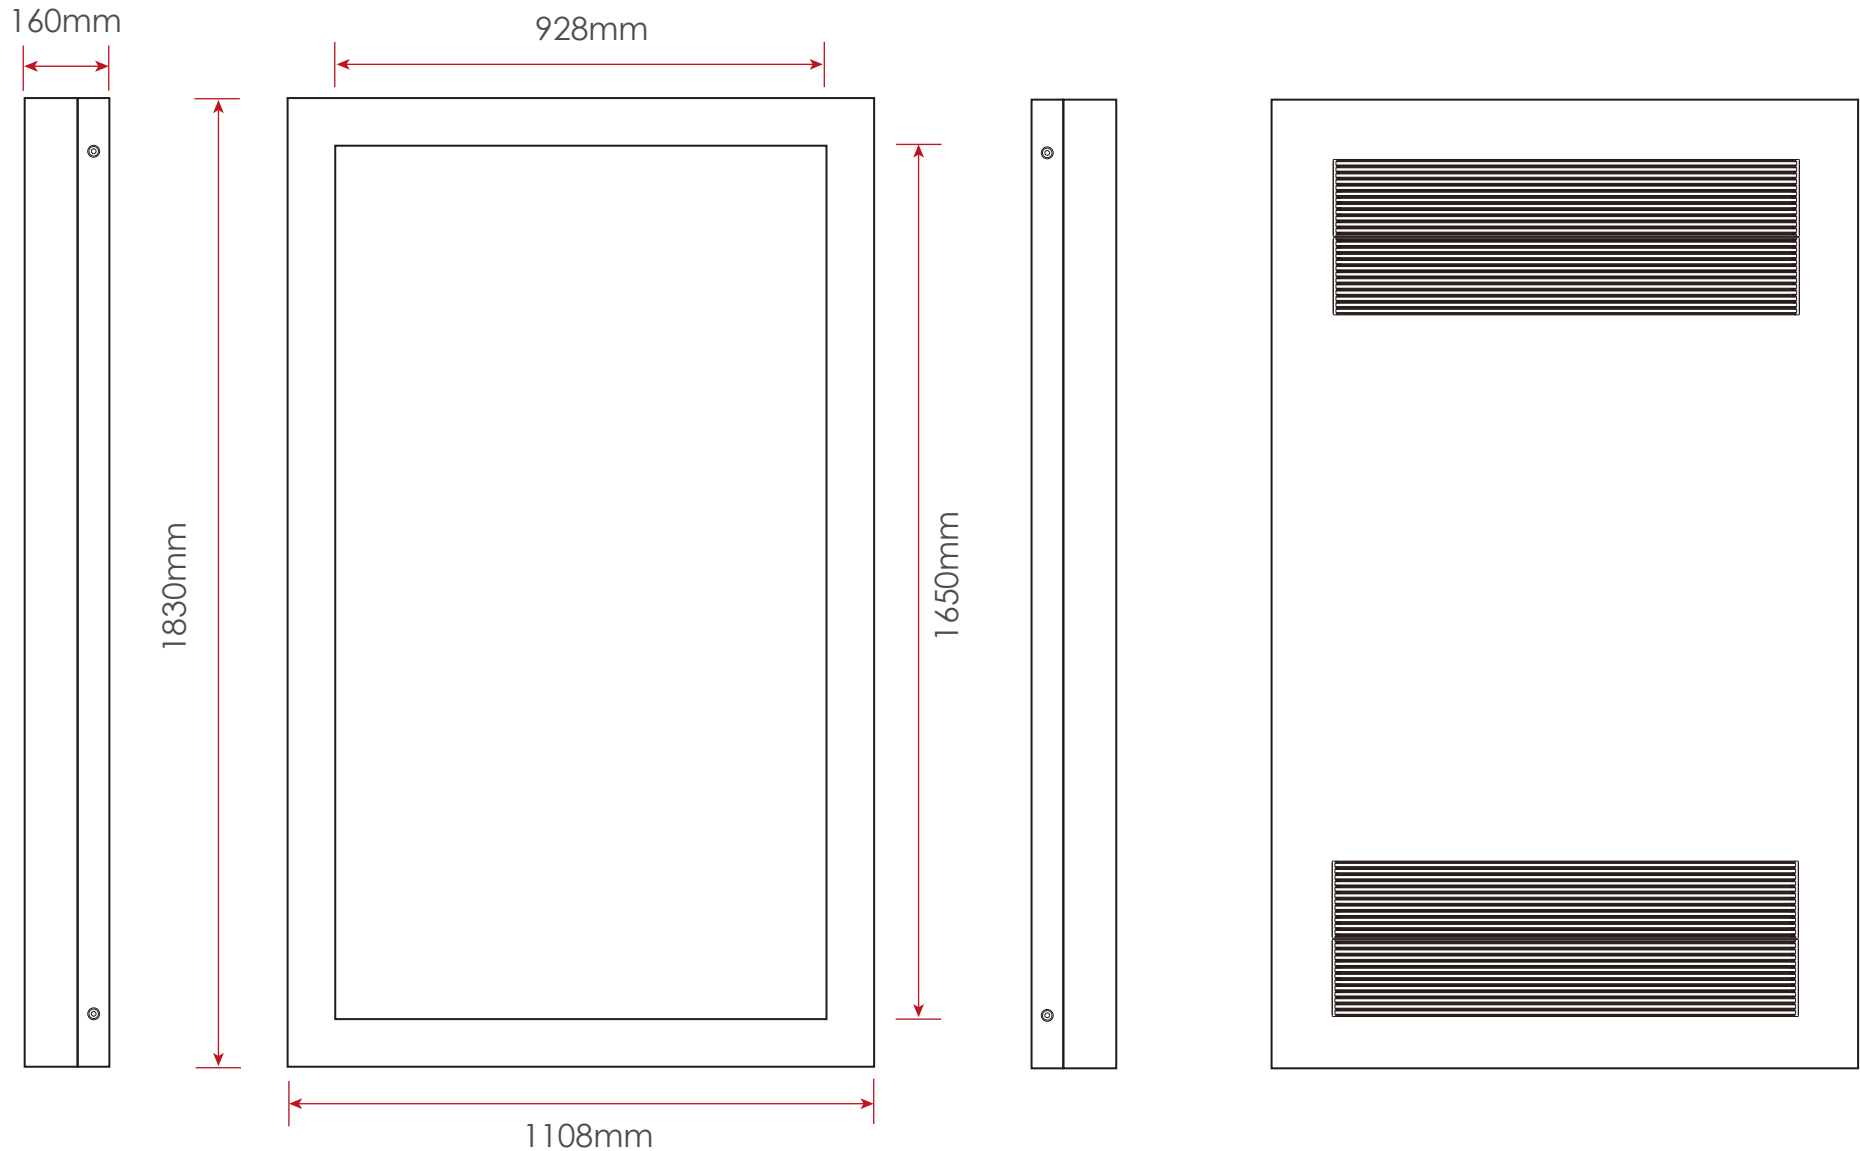

[promultis]

Ventus 75" Outdoor Digital Signage - IP65

with Openable Front Door