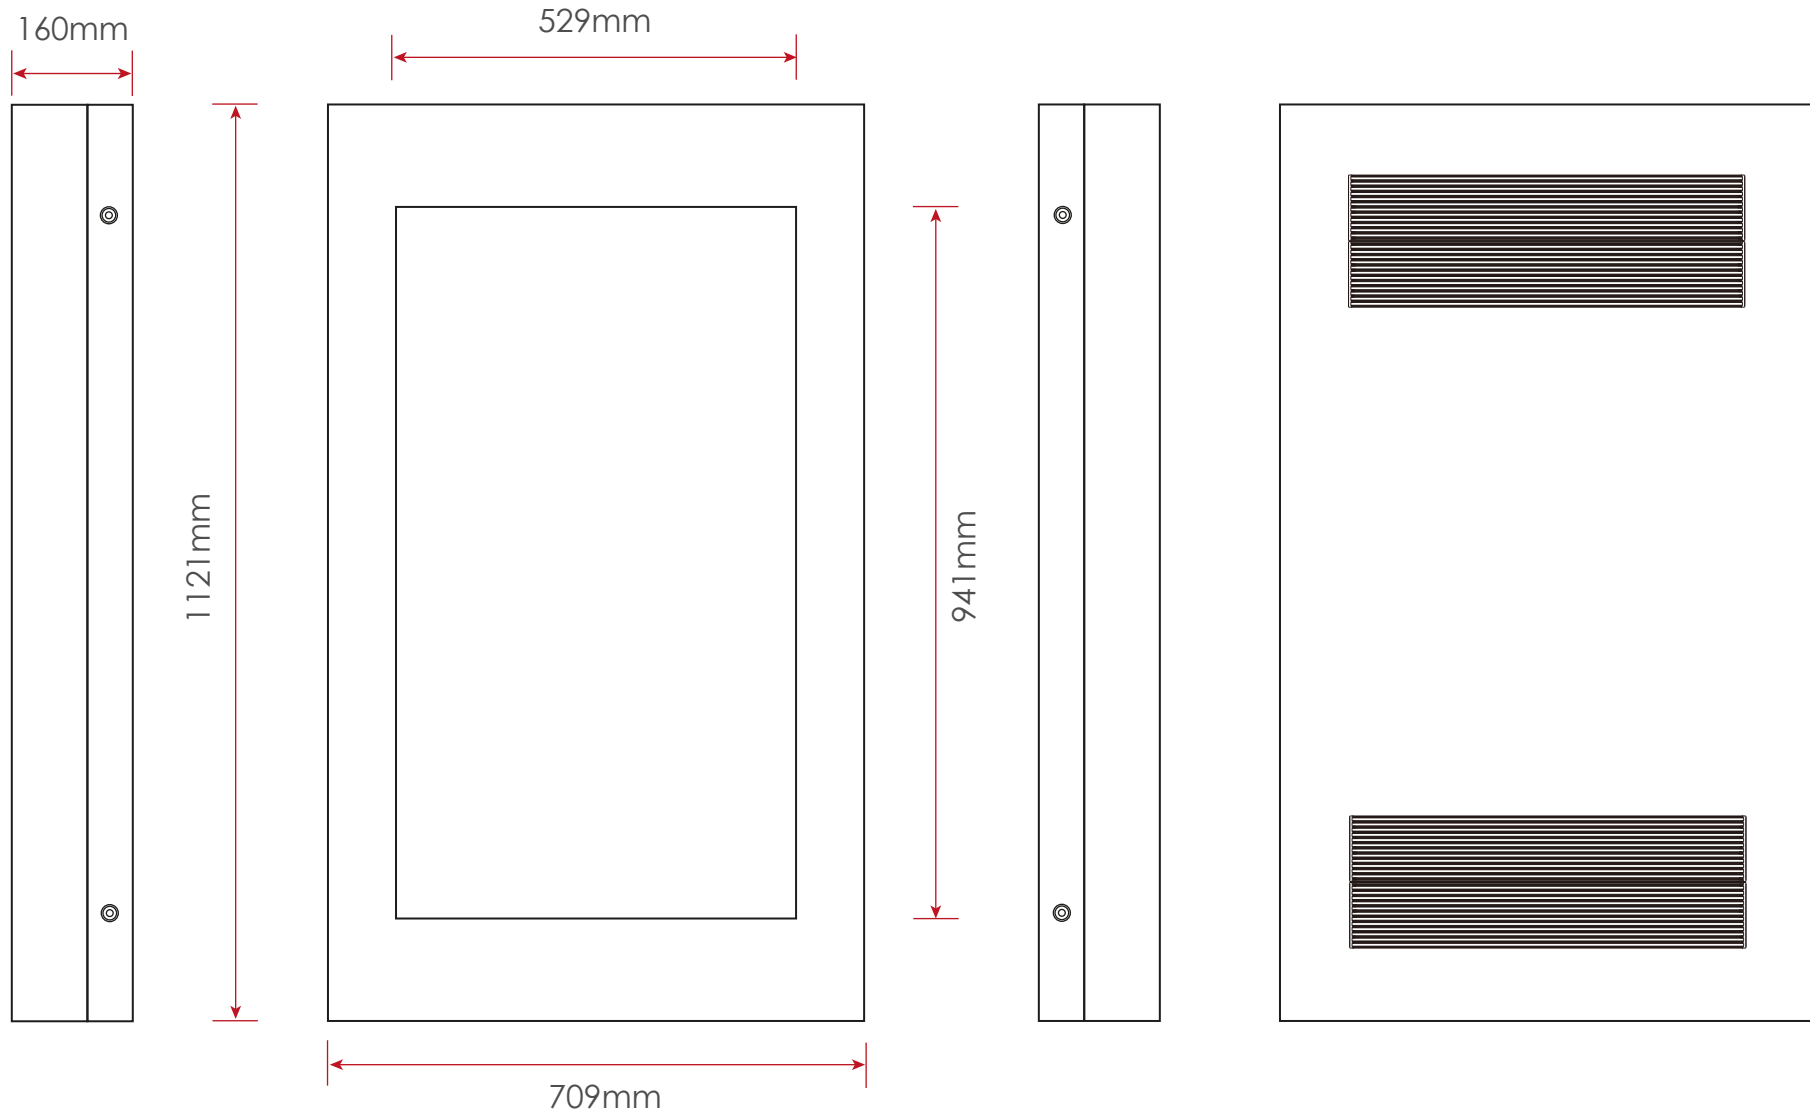

[promultis]

Ventus 43" Outdoor Digital Signage - IP65

with Openable Front Door