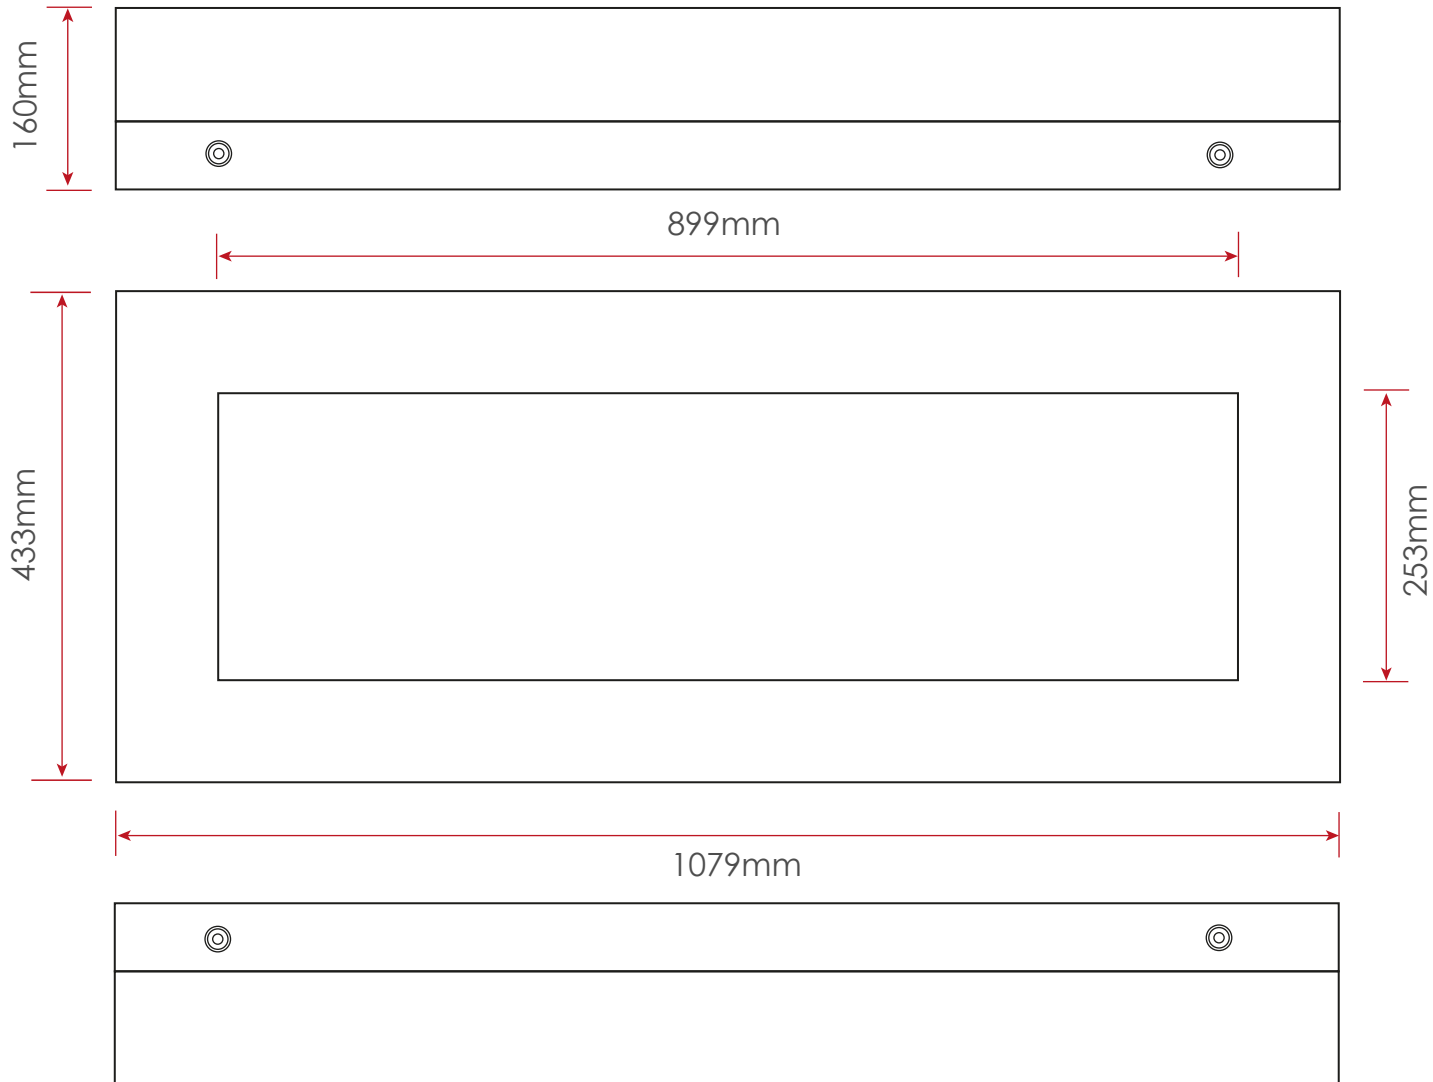

[promultis]

Ventus 37" Outdoor Digital Signage - IP65

with Openable Front Door