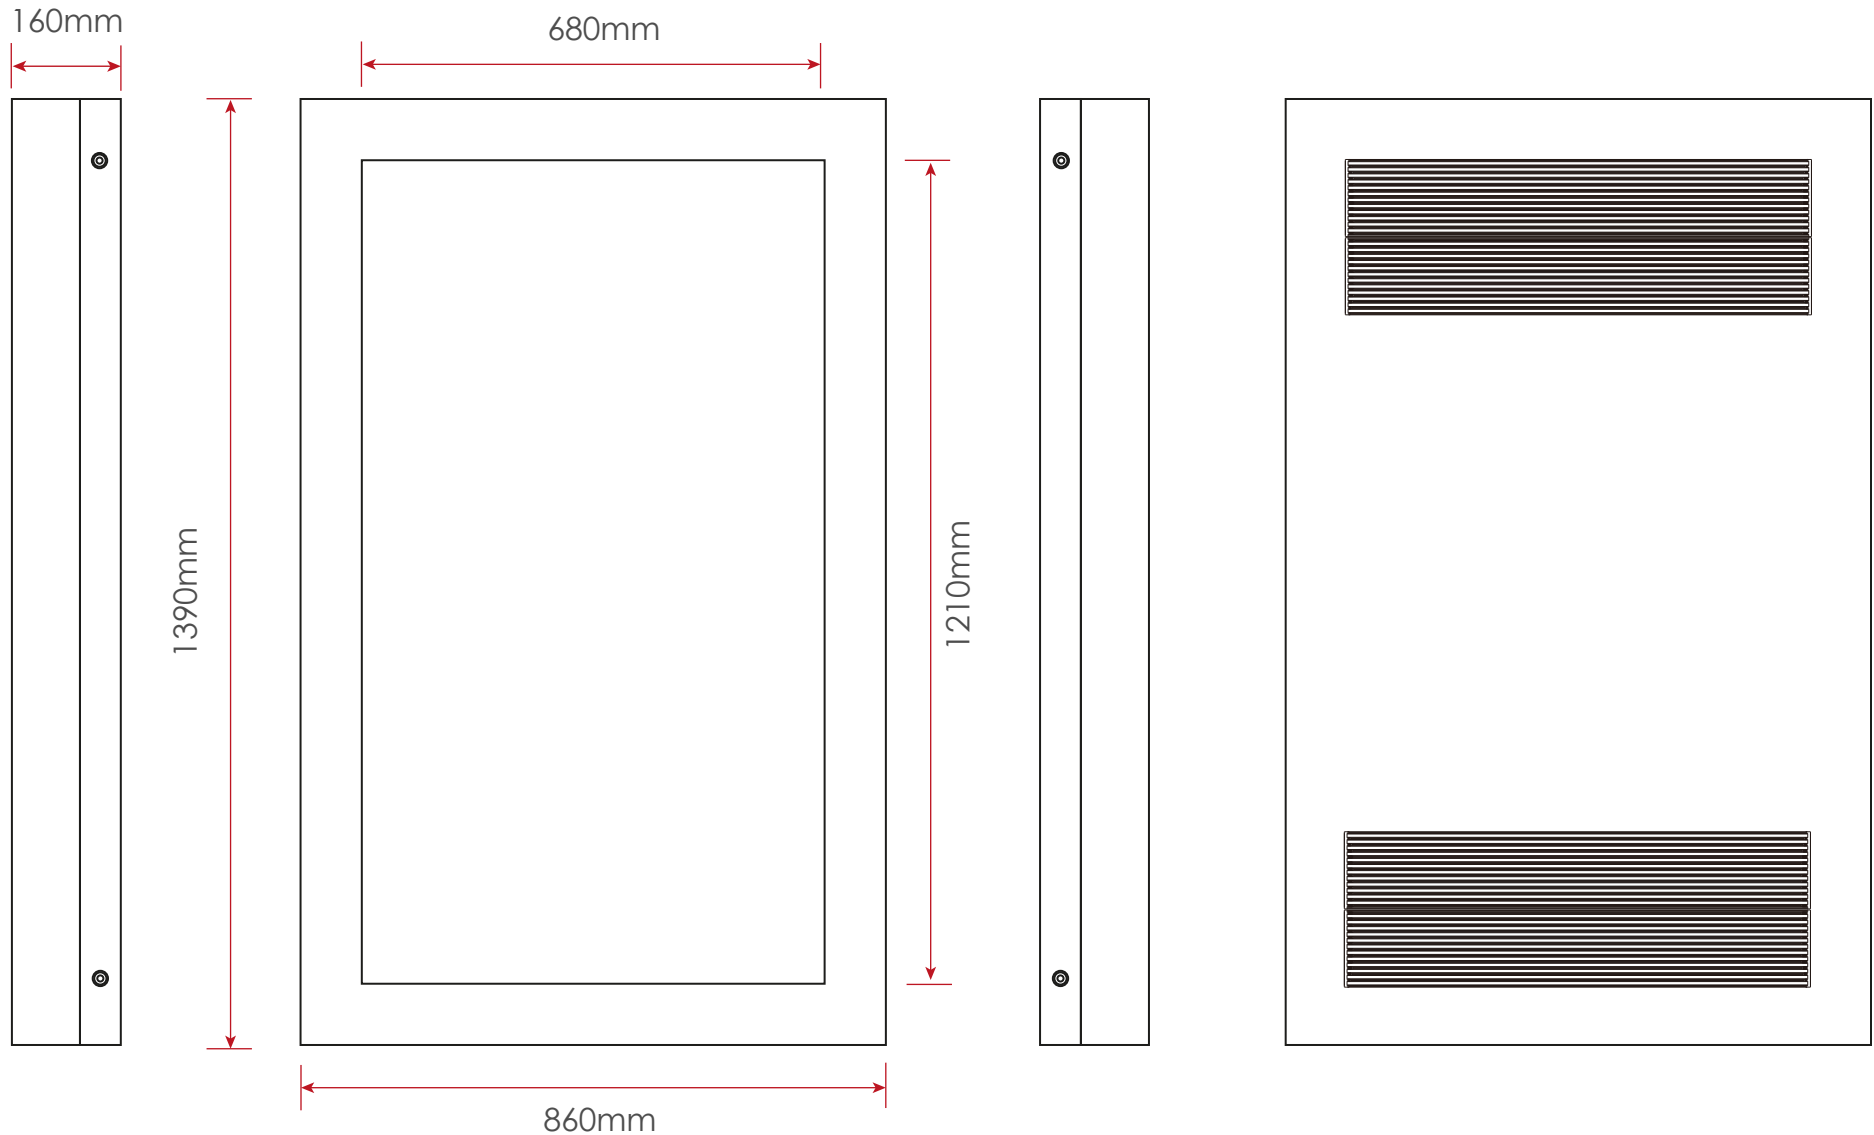

[promultis]

Ventus 55" Outdoor Digital Signage - IP65

with Openable Front Door