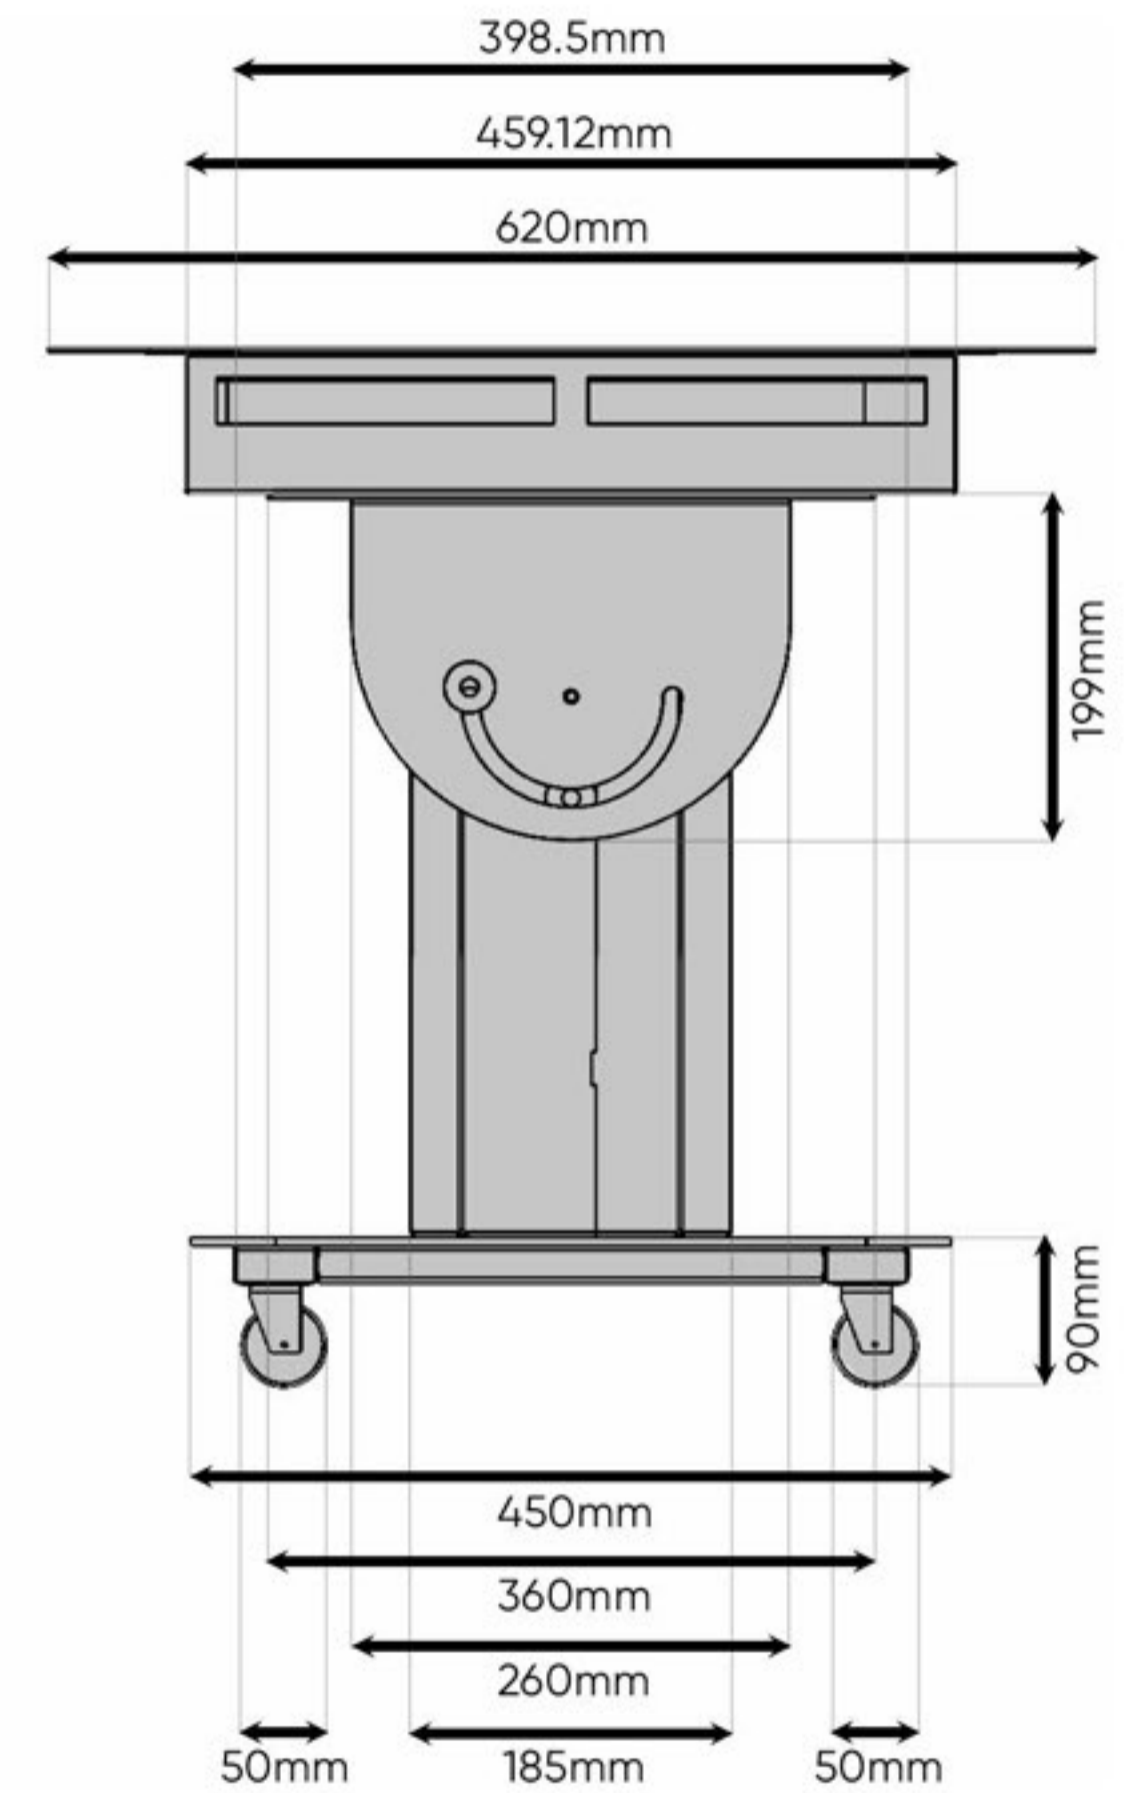

Note: Product design specifications including dimensions are subject to change without notice and may vary from those shown. Please call us for the most up to date specifications and dimensions.

[promultis]

Made in the UK

For more exciting multitouch products visit
www.promultis.info
or call +44 (0) 239 251 2794