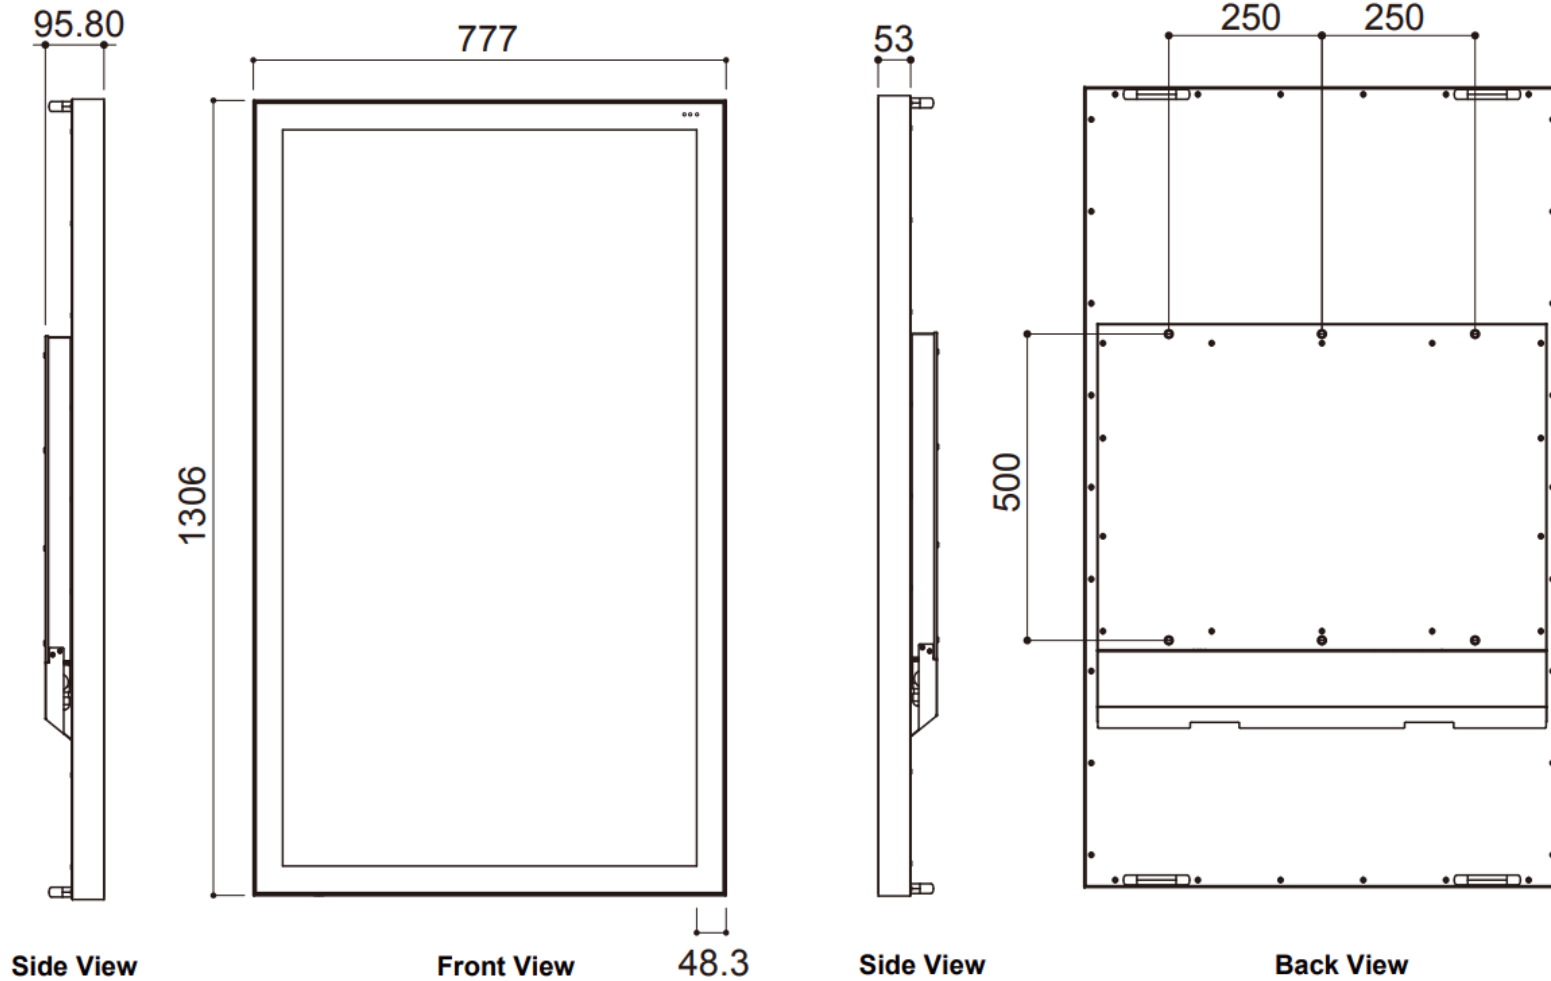

[promultis]

55" Vista Outdoor Screen Dimensions

Note: Product design specifications including dimensions are subject to change without notice and may vary from those shown.