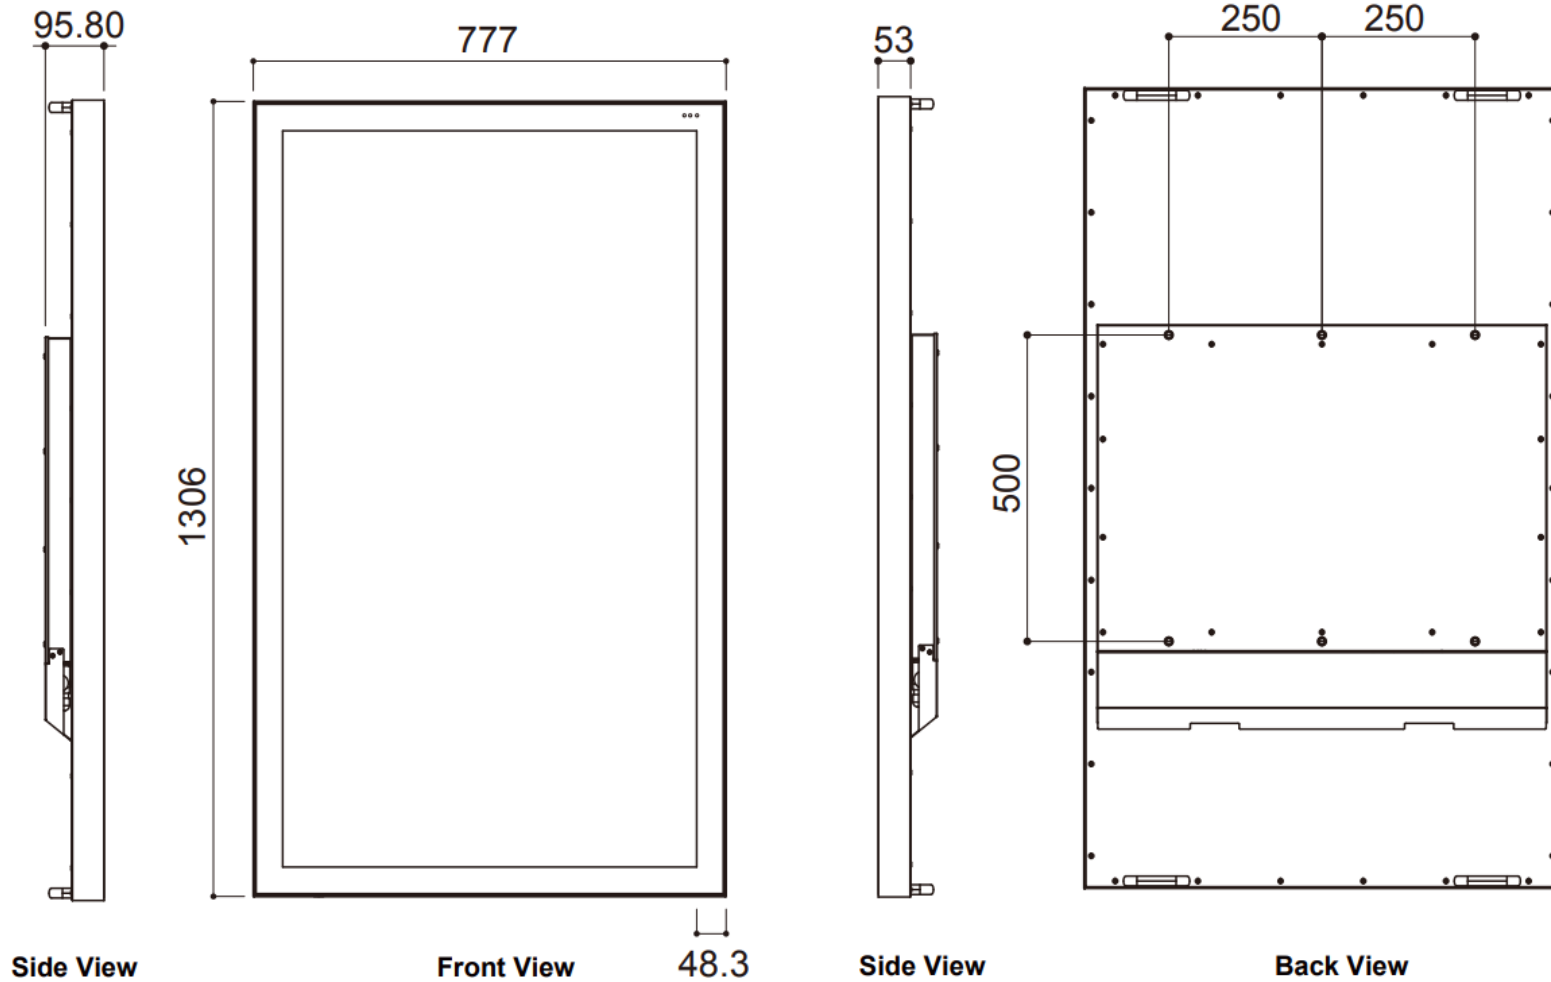

[promultis]

55" Vista Outdoor Screen Dimensions

Note: Product design specifications including dimensions are subject to change without notice and may vary from those shown.