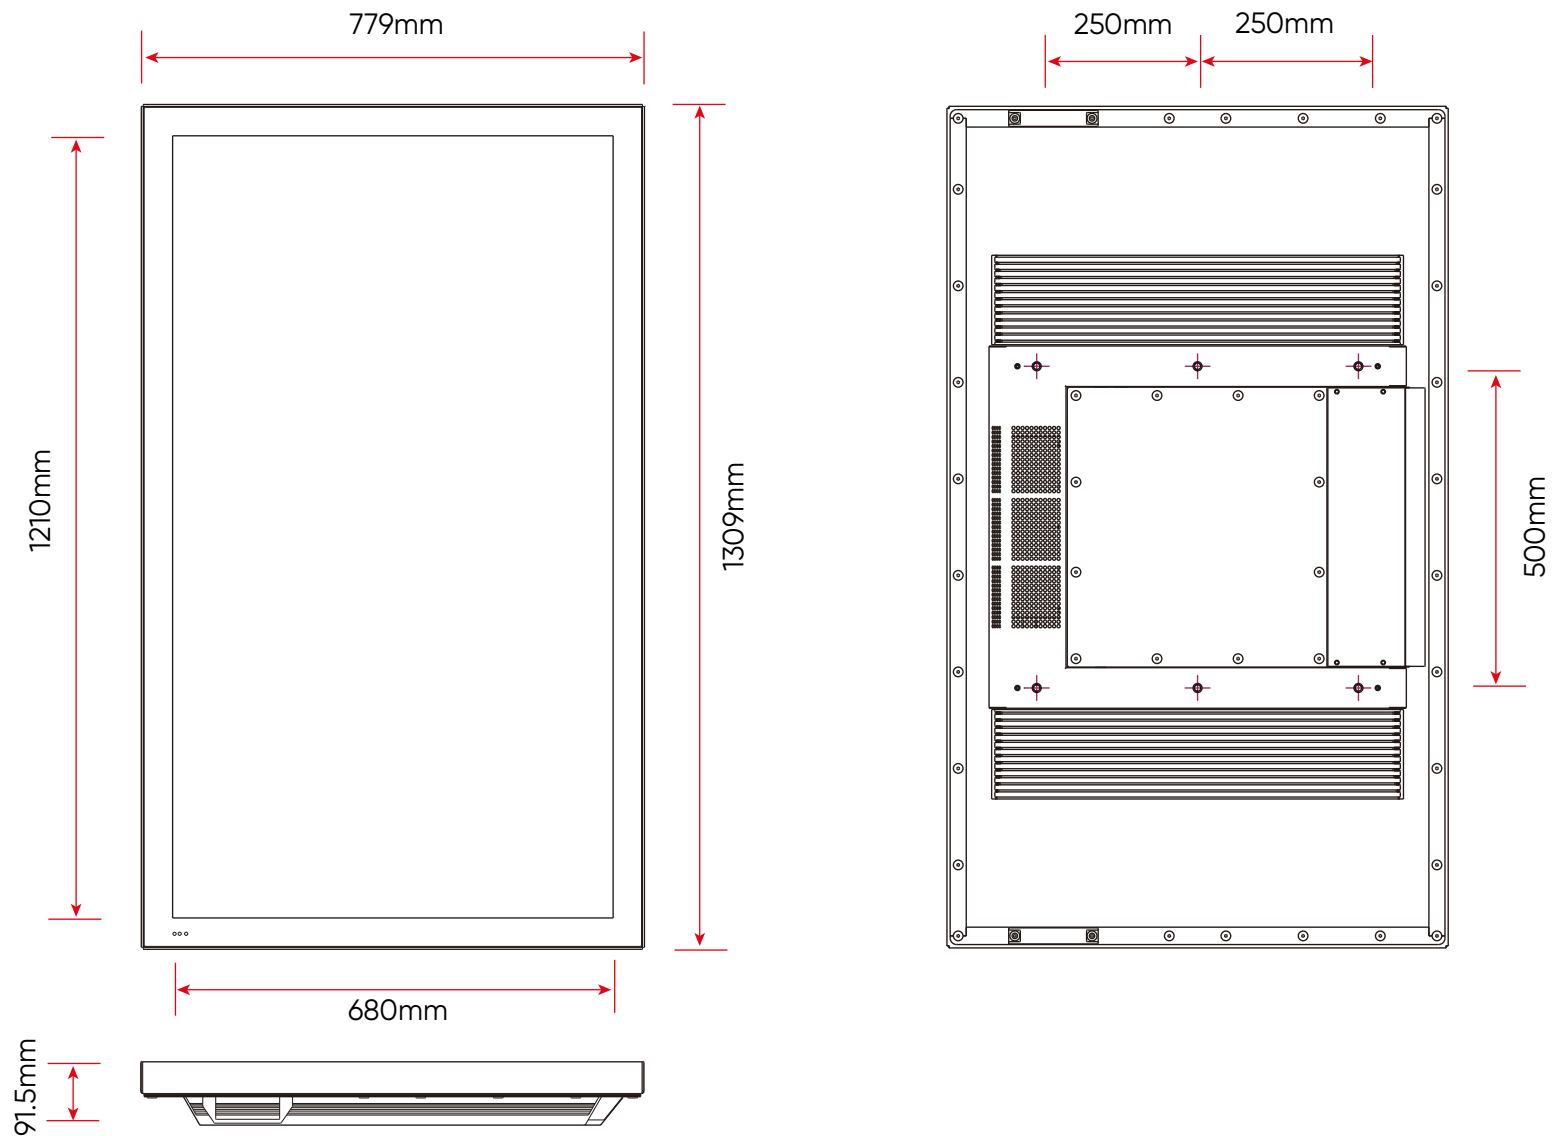

[promultis]

Vista 55" Outdoor Digital Signage

[promultis]
MULTITOUCH SOLUTIONS

For more exciting multitouch products visit
www.promultis.info
or call +44 (0) 239 251 2794