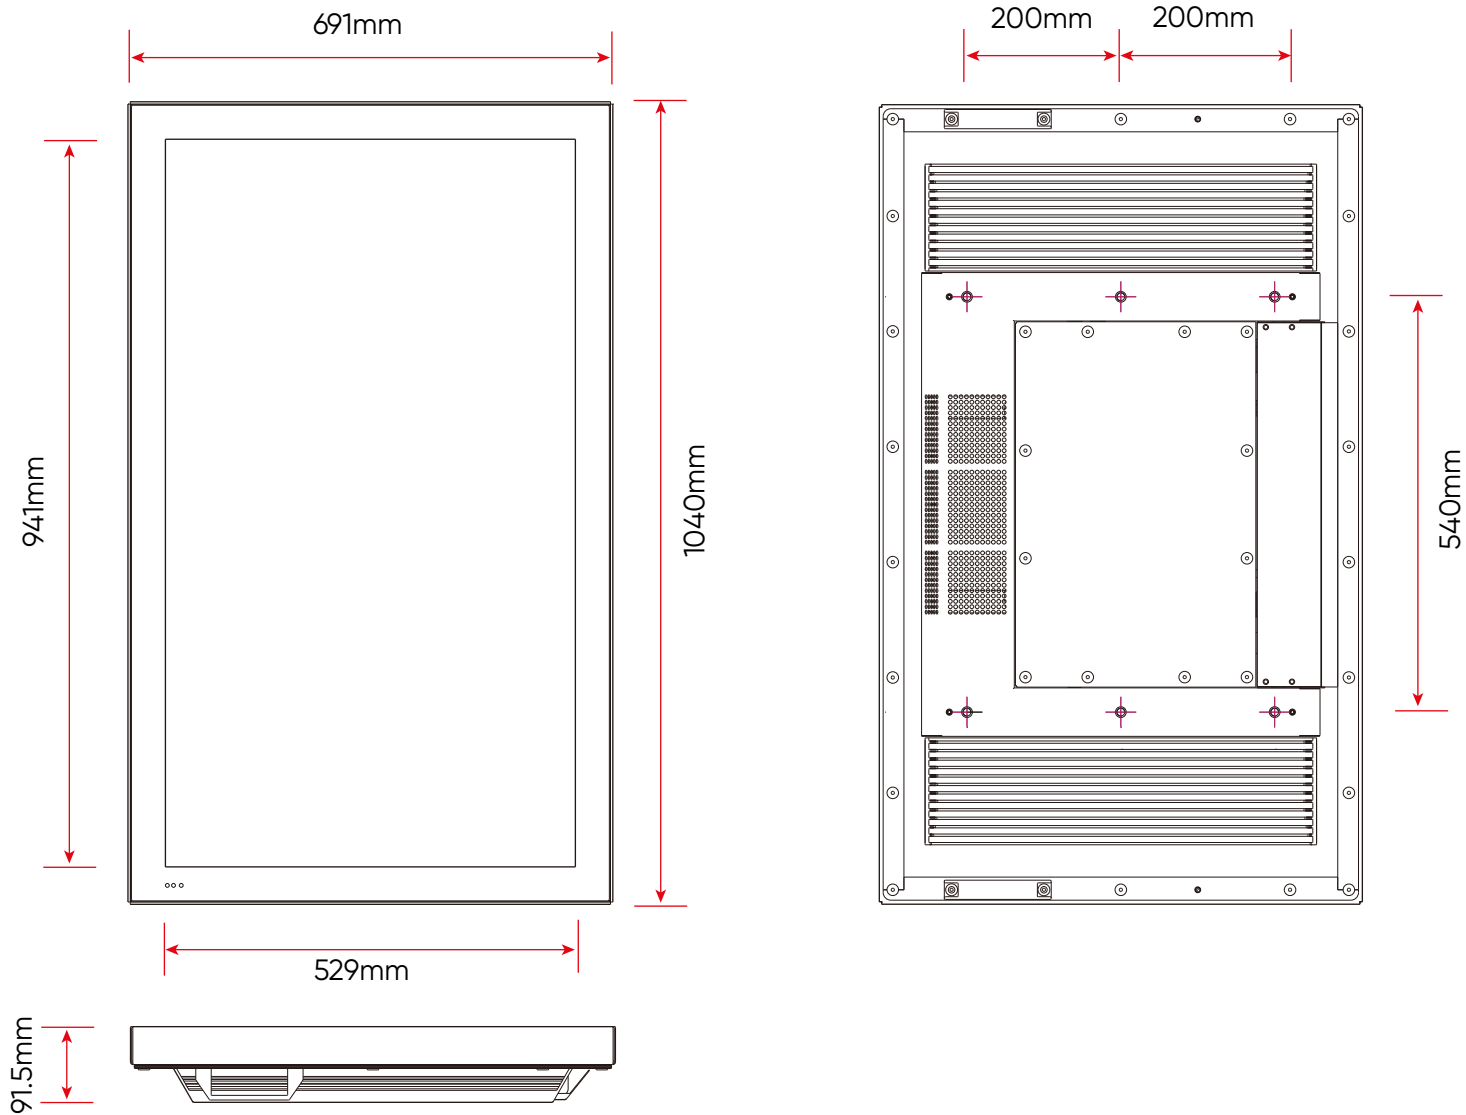

[promultis]

Vista 43" Outdoor Digital Signage