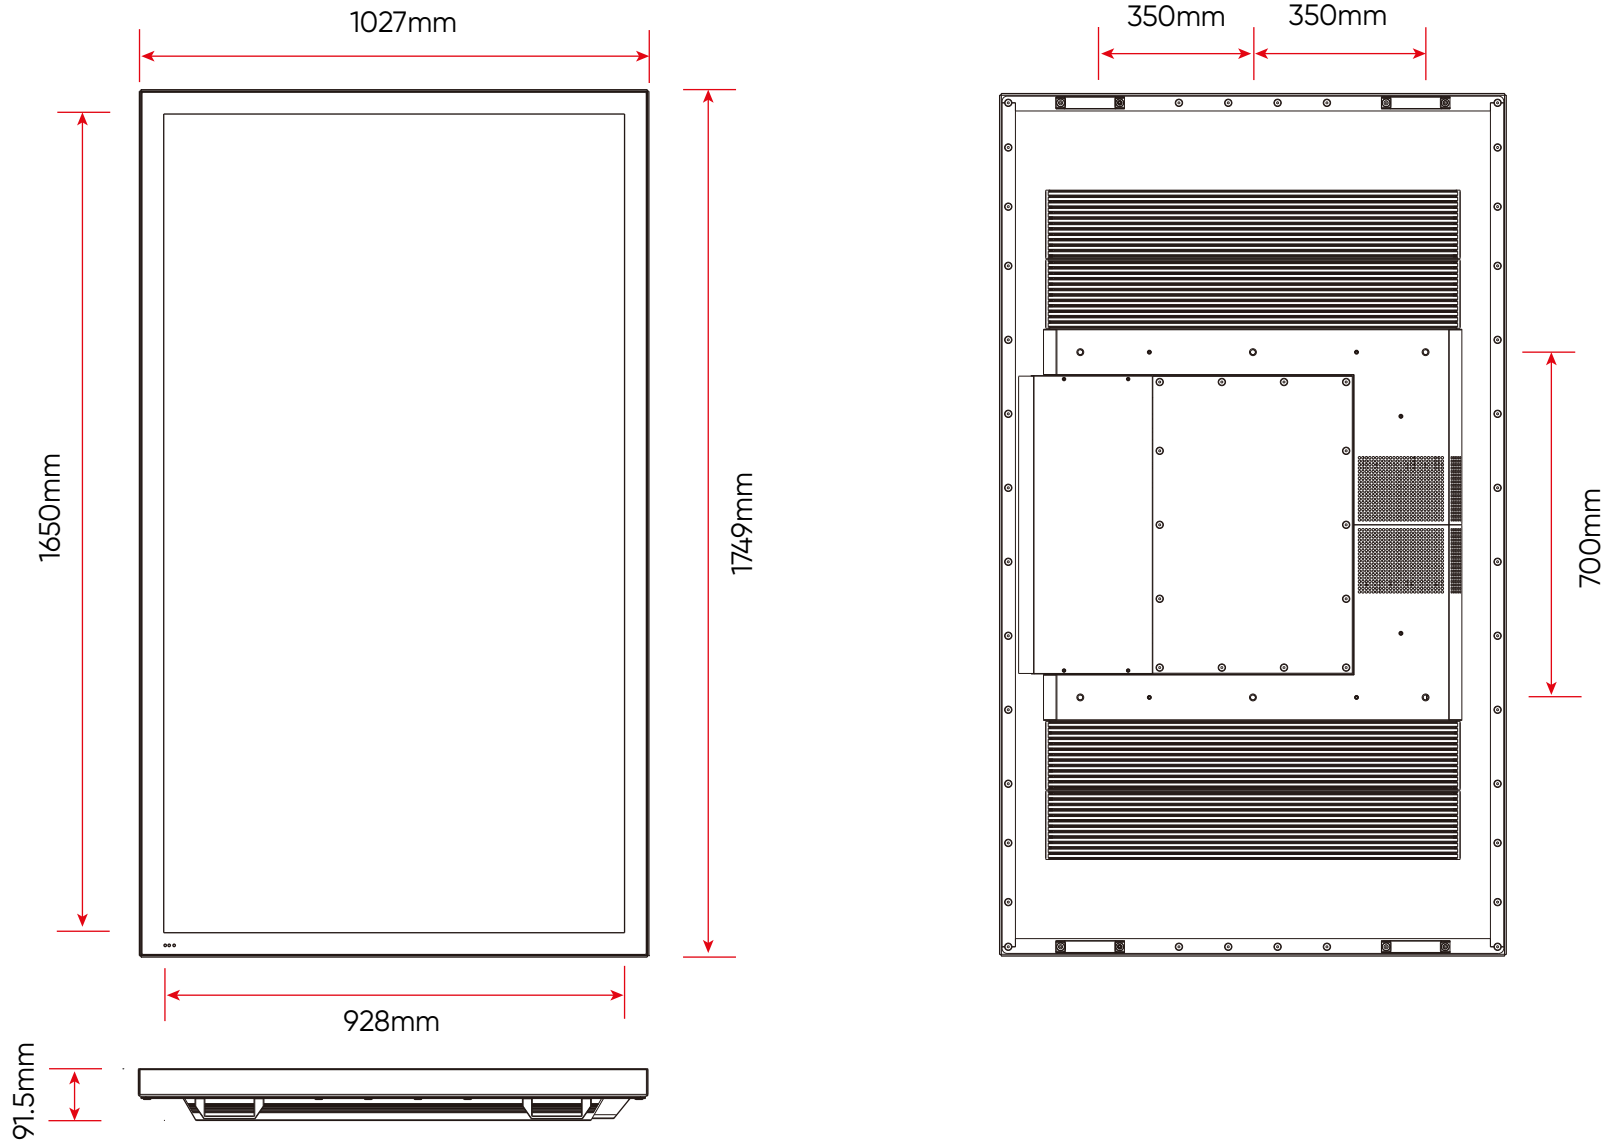

[promultis]

Vista 75" Outdoor Digital Signage