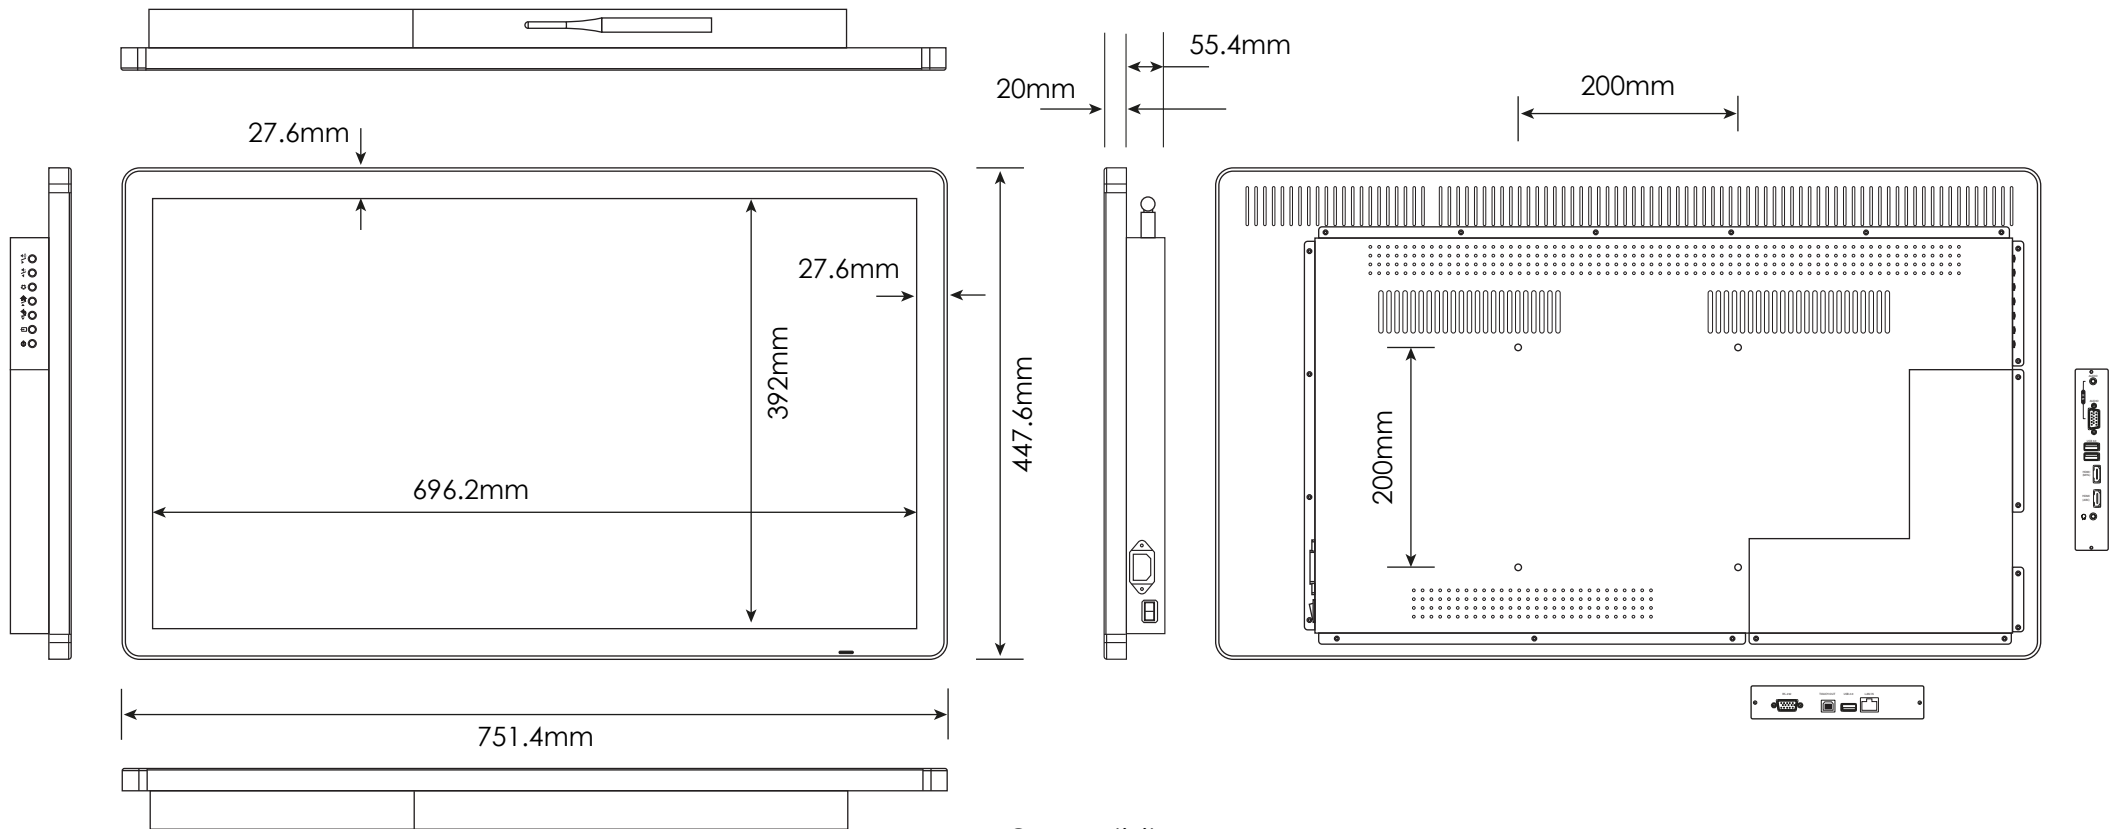

[promultis]

32inch Firebolt Touch Screen with Projected Capacitive Technology

Connectivity