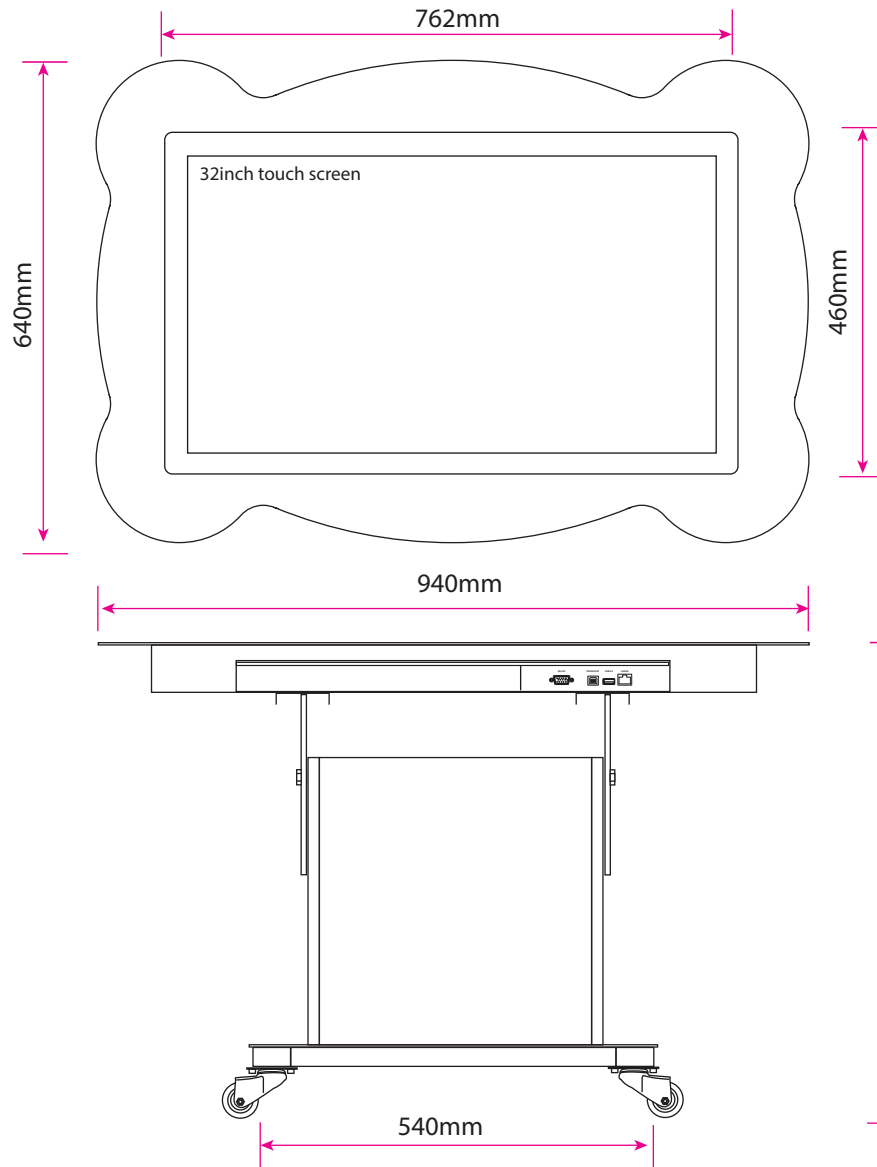

For more exciting multitouch products visit
www.promultis.info
or call +44 (0) 239 251 2794

[promultis]

Early Learning Tilt & Touch Table with 32" Projected Capacitive Screen

DISPLAY PANEL	
Screen Size	32" TFT-LCD
Display area	392mm (H) x 696.2mm (W) 16:9
Maximum Resolution	1920 x 1080
Display colour	16.7M
Pixel Pitch(mm)	0.1845 (H) x 0.1845 (V)
Brightness (cd/m2)	2500 nit
Contrast (Type)	35000 : 1
Visual angle	178°/178°
Response time	8ms
Life (hrs)	>50,000 (hrs)
TOUCH	
Specification	Projected Capacitive
Touch points	10
FEATURES	
Main chipset	MSD6A828, Quad Core
RAM	2GB
ROM	16GB
Android version	Android 5.0.1
MECHANICAL	
Monitor Size	756mm (w) x 450mm (h) x 48mm (d)
Colour	Black
Case	Metal +Aluminium

Note: Product design specifications including dimensions are subject to change without notice and may vary from those shown.

[promultis]

32inch Firebolt Touch Screen with Projected Capacitive Technology