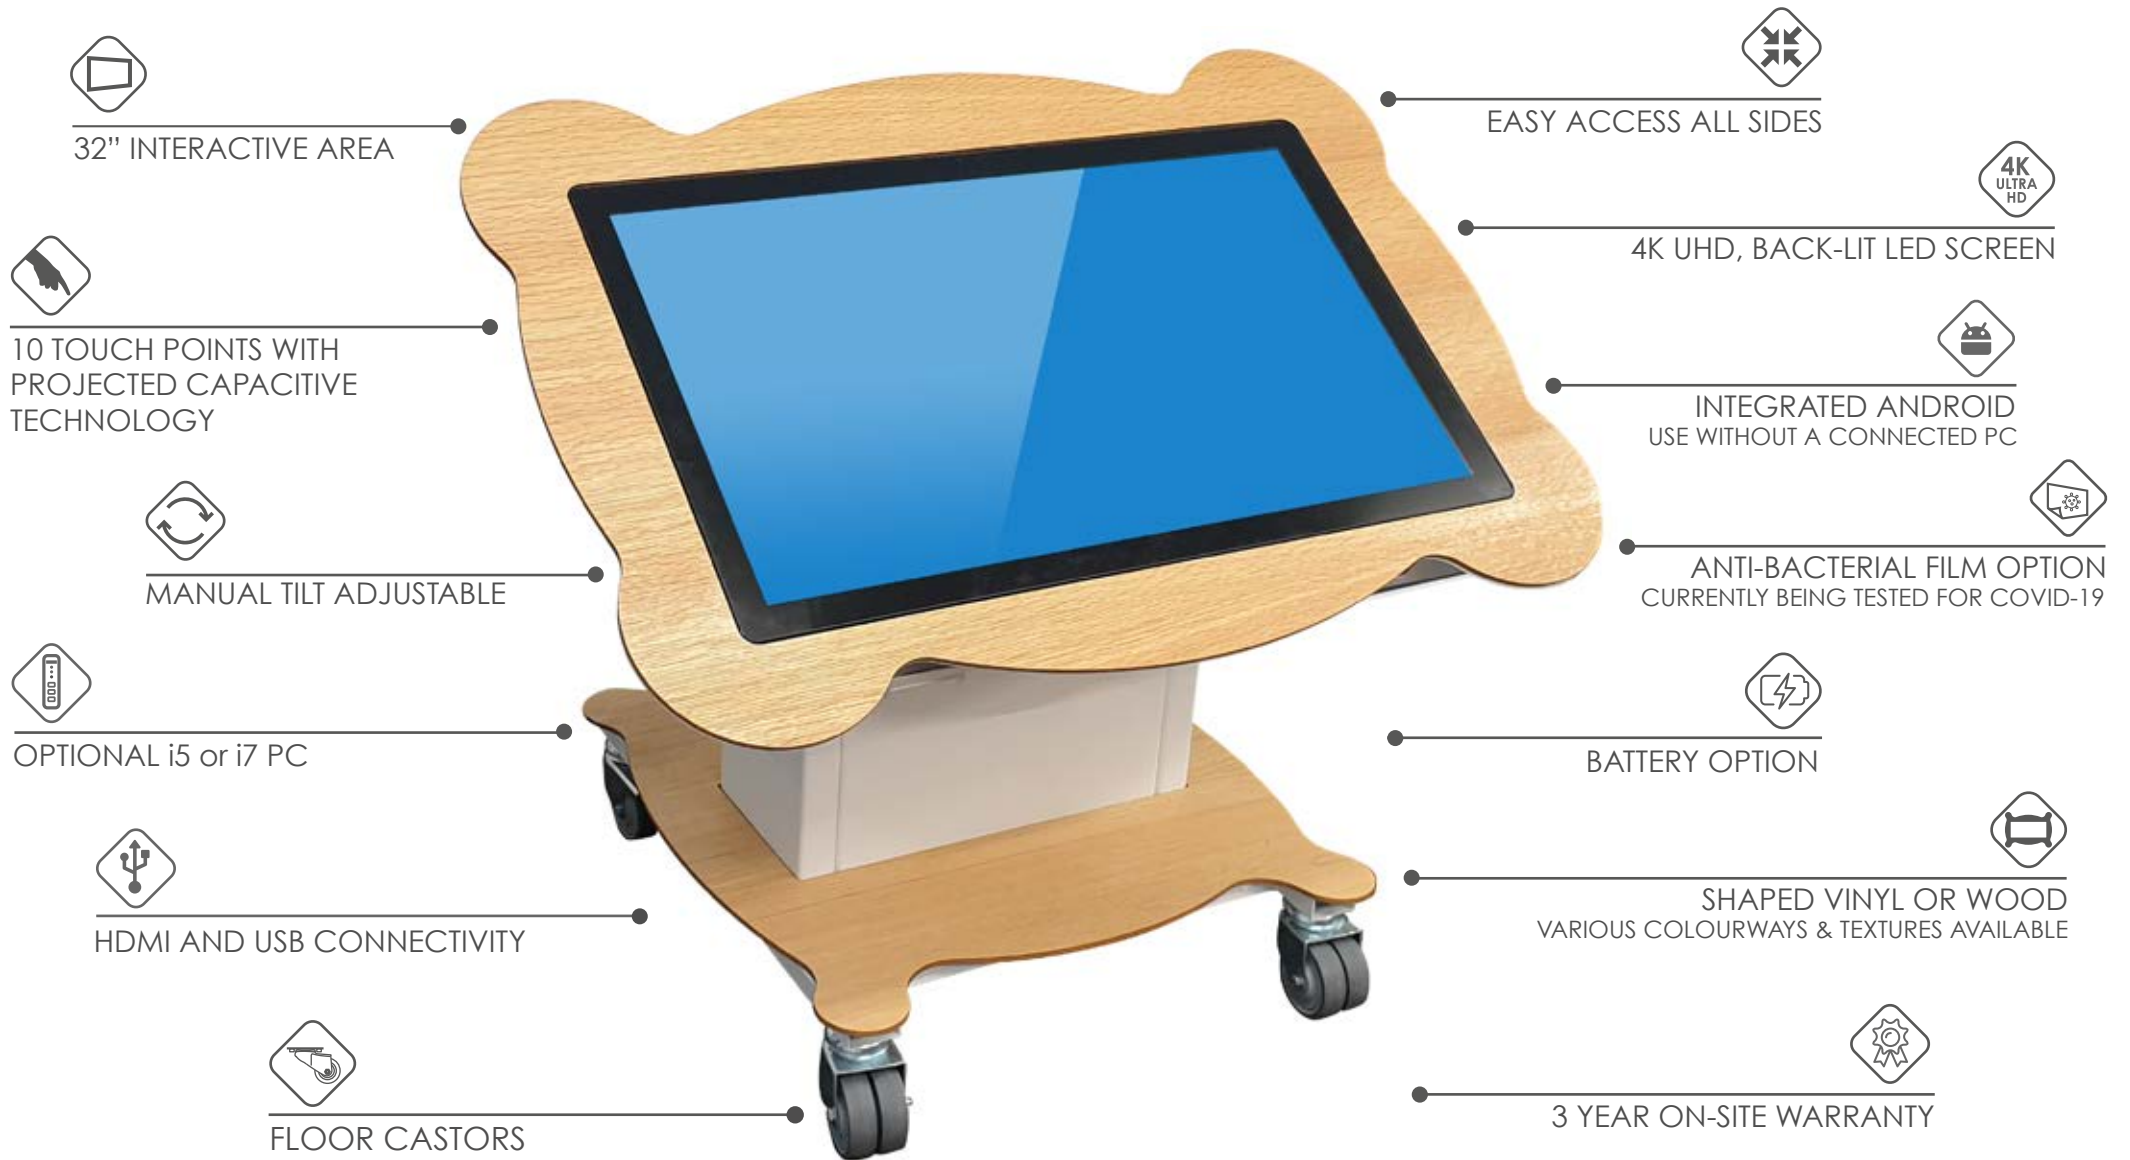

[promultis]

Early Learning Tilt & Touch Table

The robust and durable table uses the latest 10 point touch technology to allow a number of children to interact directly onto the screen.

32" INTERACTIVE AREA

10 TOUCH POINTS WITH PROJECTED CAPACITIVE TECHNOLOGY

MANUAL TILT ADJUSTABLE

OPTIONAL i5 or i7 PC

HDMI AND USB CONNECTIVITY

FLOOR CASTORS

EASY ACCESS ALL SIDES

4K UHD, BACK-LIT LED SCREEN

INTEGRATED ANDROID USE WITHOUT A CONNECTED PC

For more exciting multitouch products visit
www.promultis.info
or call +44 (0) 239 251 2794

[promultis]

Early Learning Tilt & Touch Table with 32" Projected Capacitive Screen

DISPLAY PANEL	
Screen Size	32" TFT-LCD
Display area	392mm (H) x 696.2mm (W) 16:9
Maximum Resolution	1920 x 1080
Display colour	16.7M
Pixel Pitch(mm)	0.1845 (H) x 0.1845 (V)
Brightness (cd/m2)	2500 nit
Contrast (Type)	35000 : 1
Visual angle	178°/178°
Response time	8ms
Life (hrs)	>50,000 (hrs)
TOUCH	
Specification	Projected Capacitive
Touch points	10
FEATURES	
Main chipset	MSD6A828, Quad Core
RAM	2GB
ROM	16GB
Android version	Android 5.0.1
MECHANICAL	
Monitor Size	756mm (w) x 450mm (h) x 48mm (d)
Colour	Black
Case	Metal +Aluminium

Note: Product design specifications including dimensions are subject to change without notice and may vary from those shown.

[promultis]

32inch Firebolt Touch Screen with Projected Capacitive Technology