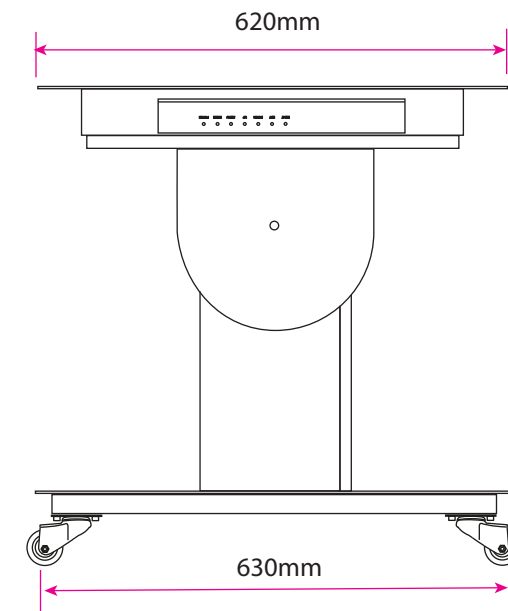

For more exciting multitouch products visit
www.promultis.info
or call +44 (0) 239 251 2794

[promultis]

Early Learning Tilt & Touch Table with 32" Projected Capacitive Screen

DISPLAY PANEL	
Screen Size	32" TFT-LCD
Display area	392mm (H) x 696.2mm (W) 16:9
Maximum Resolution	1920 x 1080
Display colour	16.7M
Pixel Pitch(mm)	0.1845 (H) x 0.1845 (V)
Brightness (cd/m2)	2500 nit
Contrast (Type)	35000 : 1
Visual angle	178°/178°
Response time	8ms
Life (hrs)	>50,000 (hrs)
TOUCH	
Specification	Projected Capacitive
Touch points	10
FEATURES	
Main chipset	MSD6A828, Quad Core
RAM	2GB
ROM	16GB
Android version	Android 5.0.1
MECHANICAL	
Monitor Size	756mm (w) x 450mm (h) x 48mm (d)
Colour	Black
Case	Metal +Aluminium