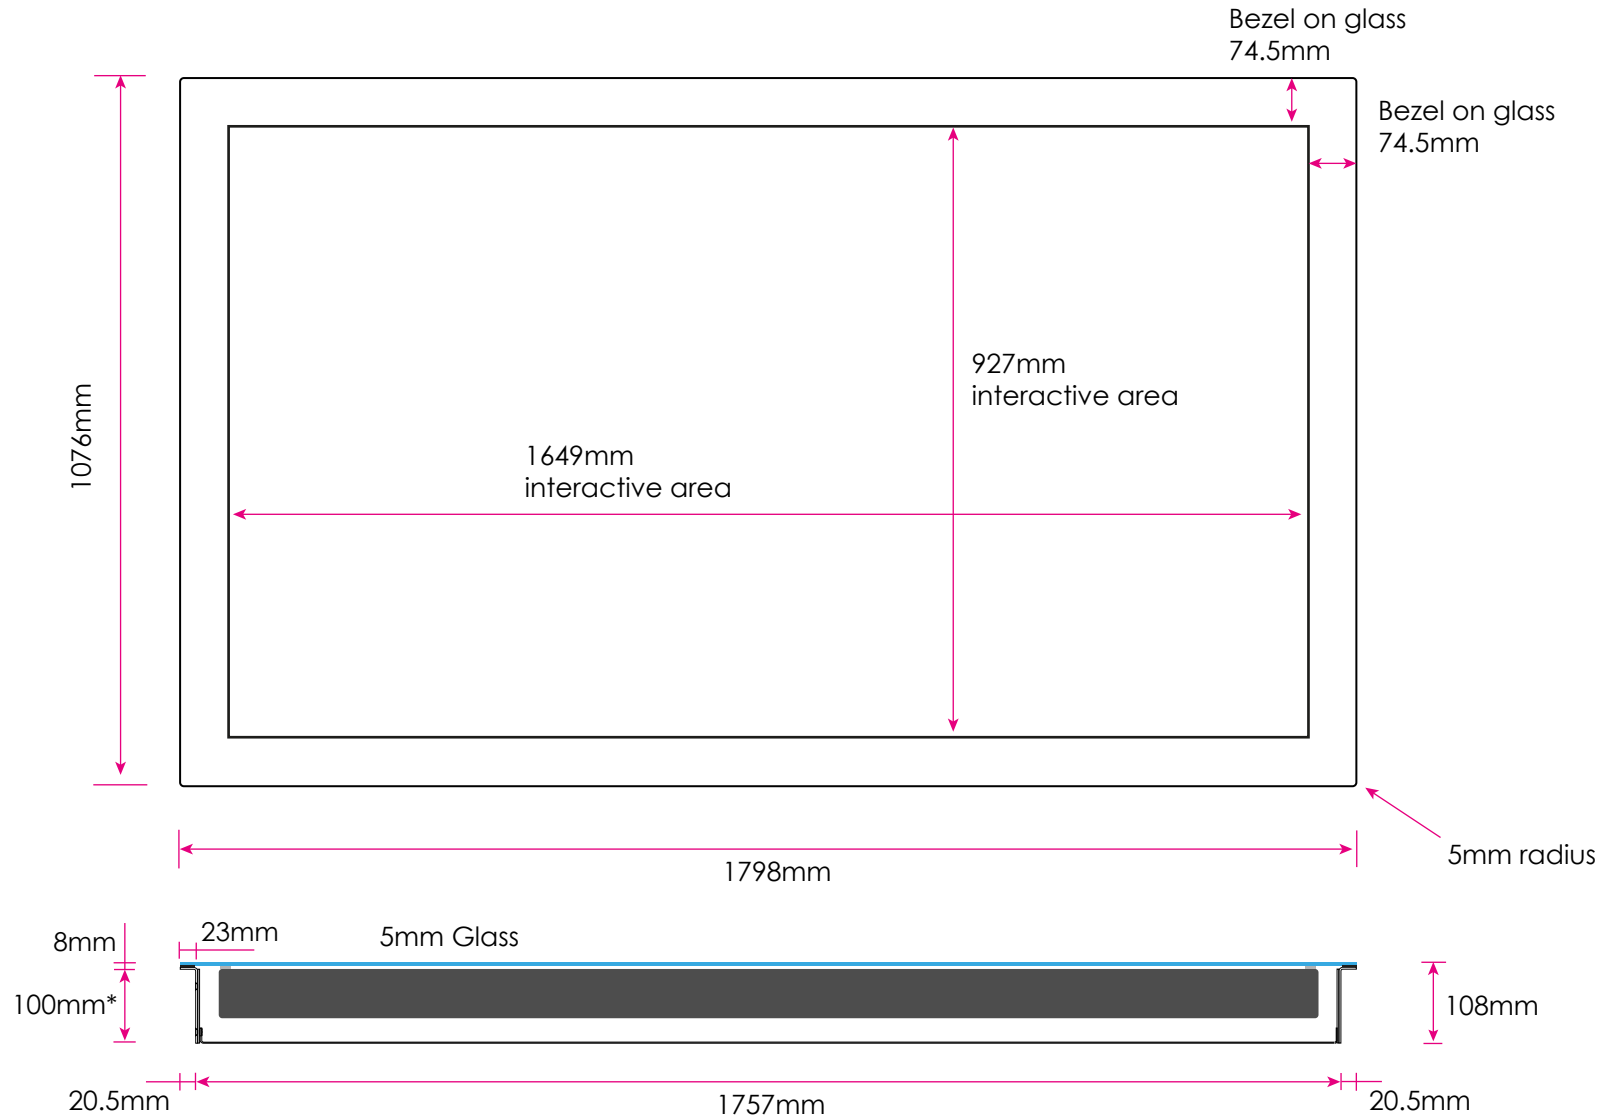

# Insert with 43" interactive area

\*Please note height will vary due to monitor depth

Note: Product design specifications including dimensions are subject to change without notice and may vary from those shown.

# Insert with 55" interactive area

\*Please note height will vary due to monitor depth

[promultis]

# Insert with 65" interactive area

\*Please note height will vary due to monitor depth

**[promultis]**

# Insert with 75" interactive area

\*Please note height will vary due to monitor depth

Note: Product design specifications including dimensions are subject to change without notice and may vary from those shown.