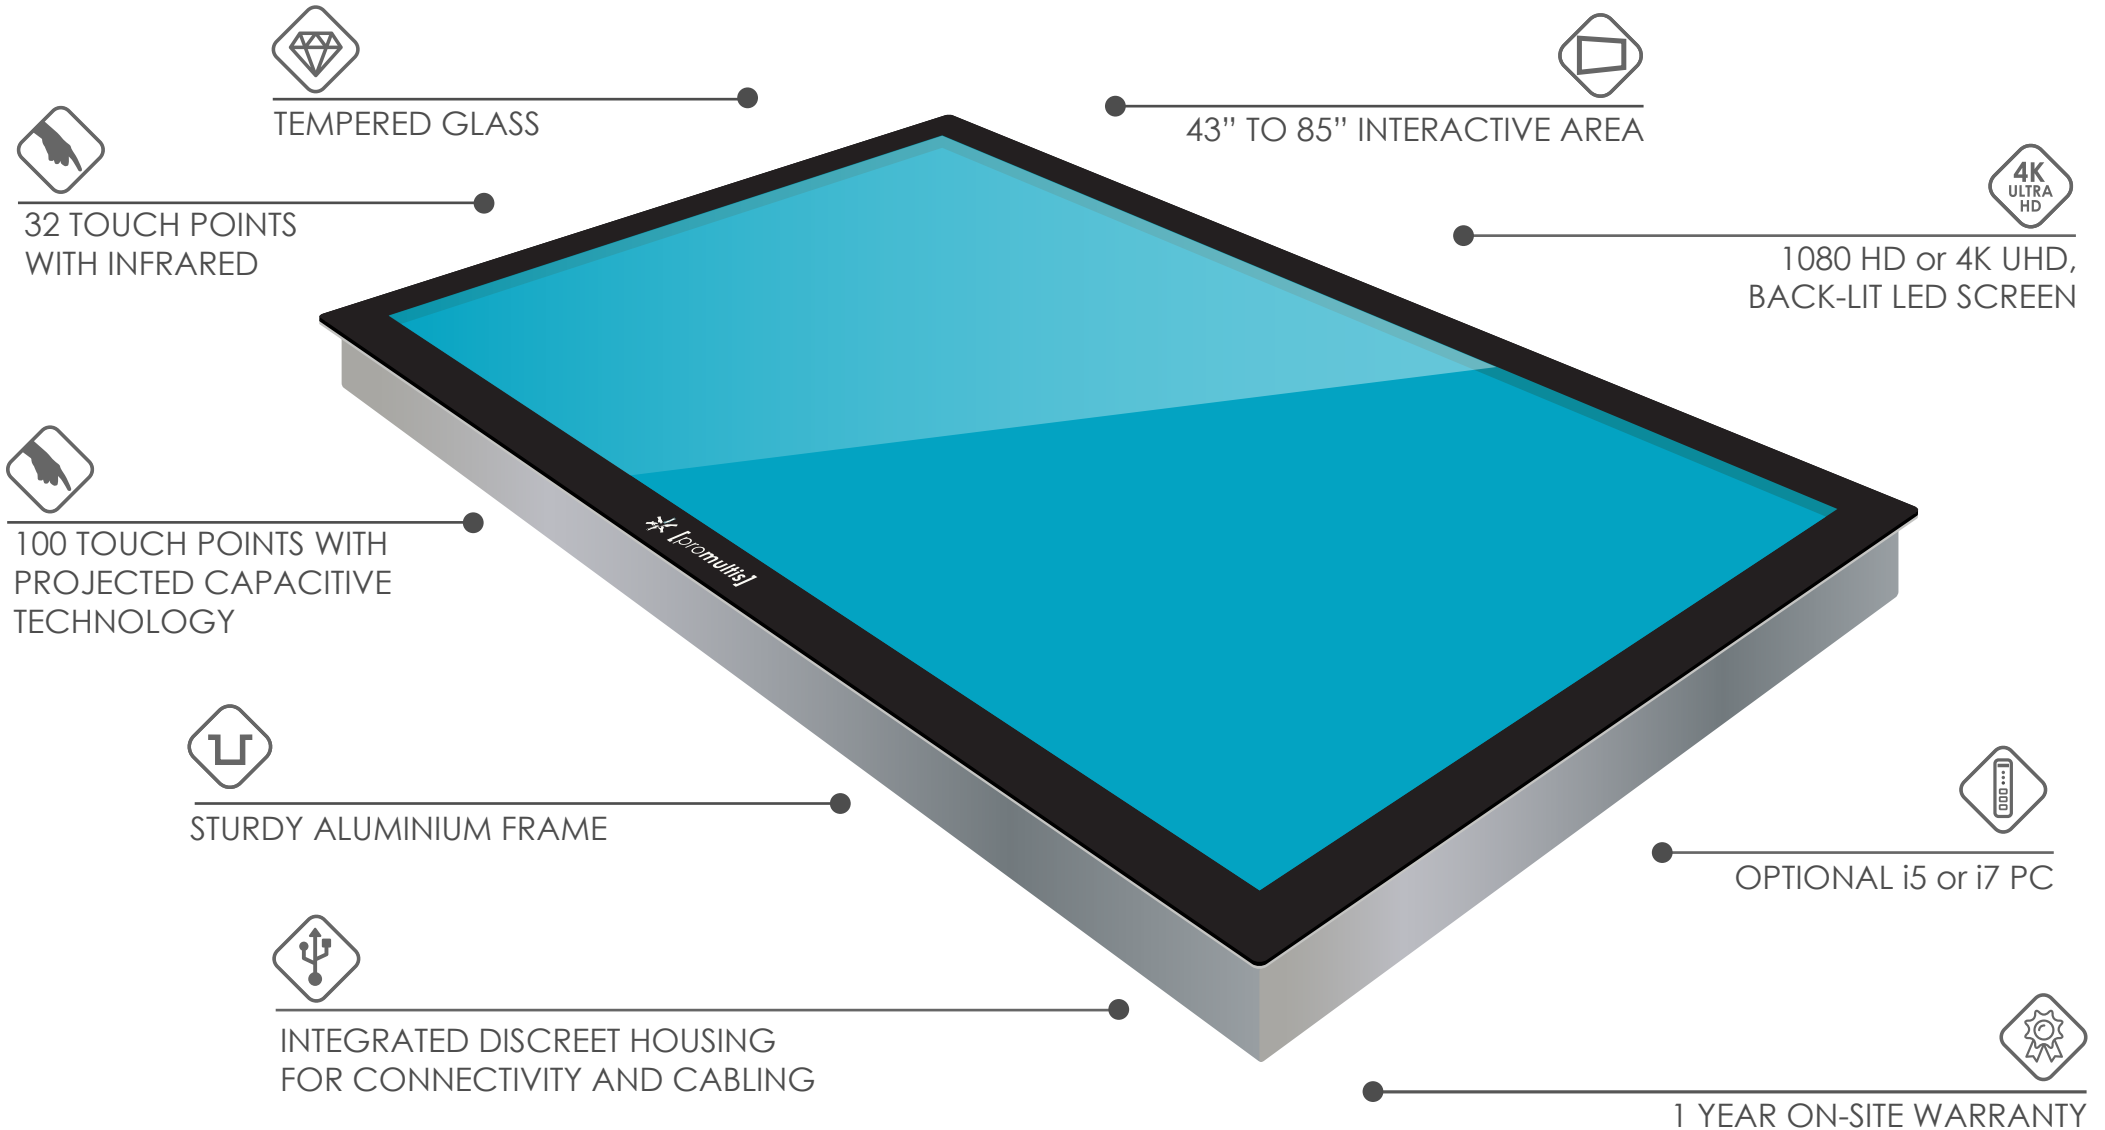

## Insert

Pre-packaged multitouch solution that can be incorporated into your own designed facility, be it a table, cabinet or vertical installation.

CHASSIS FEATURES	
Materials	Aluminum
Glass type	Toughened
PANEL	
Interactive area	42"   48"   49"   55"   65"   75"   85"
Panel resolution	1080p HD or 4K UHD 3840 x 2160
Native resolution	1080x1920 or 3840 x 2160 60Hz
Brightness (nits)	450
Contrast ratio	1500 to 1
Response time	6ms
Aspect ratio	16x9
Viewing angle	178° / 178°
Pixel pitch	0.744 (mm)
LCD Illumination	Backlit LED
Speaker	10W x2
ENVIRONMENT	
Operating temperature	50°F to 104°F (10°C to 40°C)
Operating Humidity	10% to 80%, non-condensing
Storage Temperature	-4°F to 113°F (-20°C to 45°C)
Storage Humidity	5% to 95%, non-condensing
SHIPPED WITH	
Cables	Power   USB   HDMI
Remote control	Included
User manual	Included
WARRANTY	
3 year repair or replace warranty as standard	
Extended warranties and SLA's available at an additional cost	