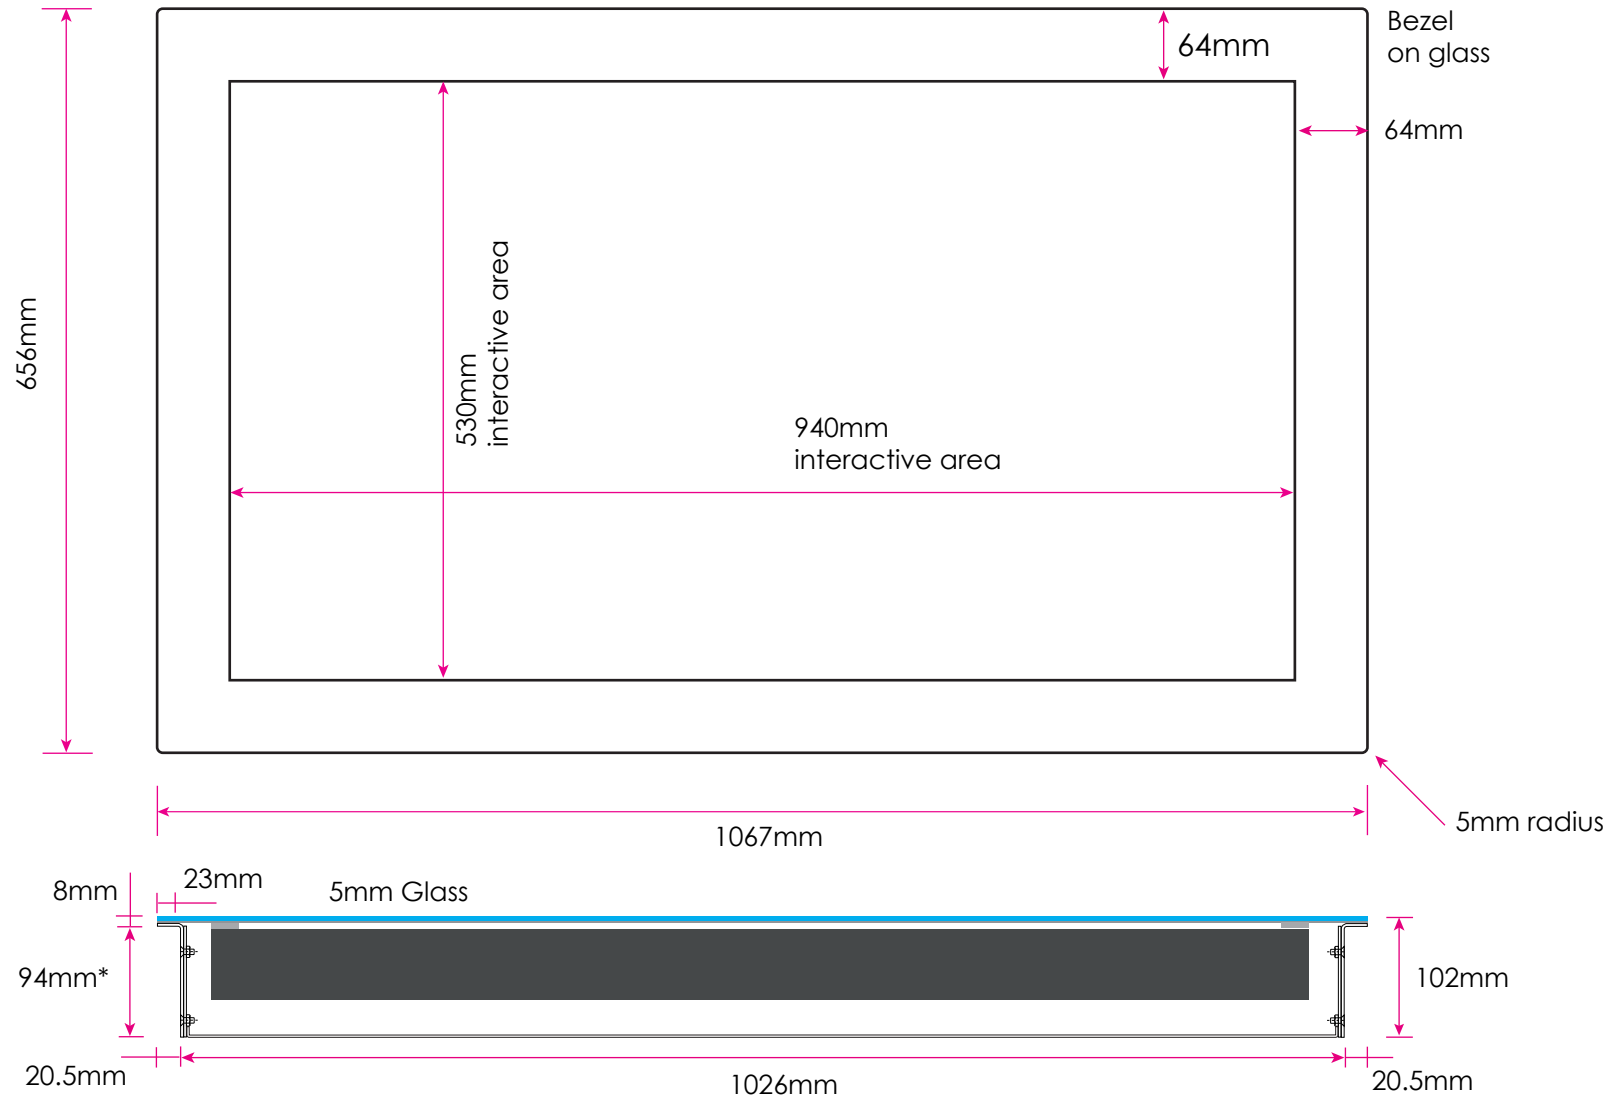

## Insert

Pre-packaged multitouch solution that can be incorporated into your own designed facility, be it a table, cabinet or vertical installation.

CHASSIS FEATURES	
Materials	Aluminum
Glass type	Toughened
PANEL	
Interactive area	42"   48"   49"   55"   65"   75"   85"
Panel resolution	1080p HD or 4K UHD 3840 x 2160
Native resolution	1080x1920 or 3840 x 2160 60Hz
Brightness (nits)	450
Contrast ratio	1500 to 1
Response time	6ms
Aspect ratio	16x9
Viewing angle	178° / 178°
Pixel pitch	0.744 (mm)
LCD Illumination	Backlit LED
Speaker	10W x2
ENVIRONMENT	
Operating temperature	50°F to 104°F (10°C to 40°C)
Operating Humidity	10% to 80%, non-condensing
Storage Temperature	-4°F to 113°F (-20°C to 45°C)
Storage Humidity	5% to 95%, non-condensing
SHIPPED WITH	
Cables	Power   USB   HDMI
Remote control	Included
User manual	Included
WARRANTY	
3 year repair or replace warranty as standard	
Extended warranties and SLA's available at an additional cost	

PERFORMANCE	
Substrate thickness	Up to 6mm
Touch response	5 milliseconds
Calibration	Available using control panel: no drift
POWER CONSUMPTION	
Average power consumption (P)	USB powered @ 5V
	Peak consumption: 410 mA
	Operation consumption: 370mA
RELIABILITY	
Operating temperature range	-20°C to 70°C
Operating humidity range	0% to 96%
Life time expectancy	Unlimited
Controller life time expectancy	1 million hours

# Insert with 43" interactive area

\*Please note height will vary due to monitor depth

Note: Product design specifications including dimensions are subject to change without notice and may vary from those shown.

# Insert with 75" interactive area

\*Please note height will vary due to monitor depth

Note: Product design specifications including dimensions are subject to change without notice and may vary from those shown.