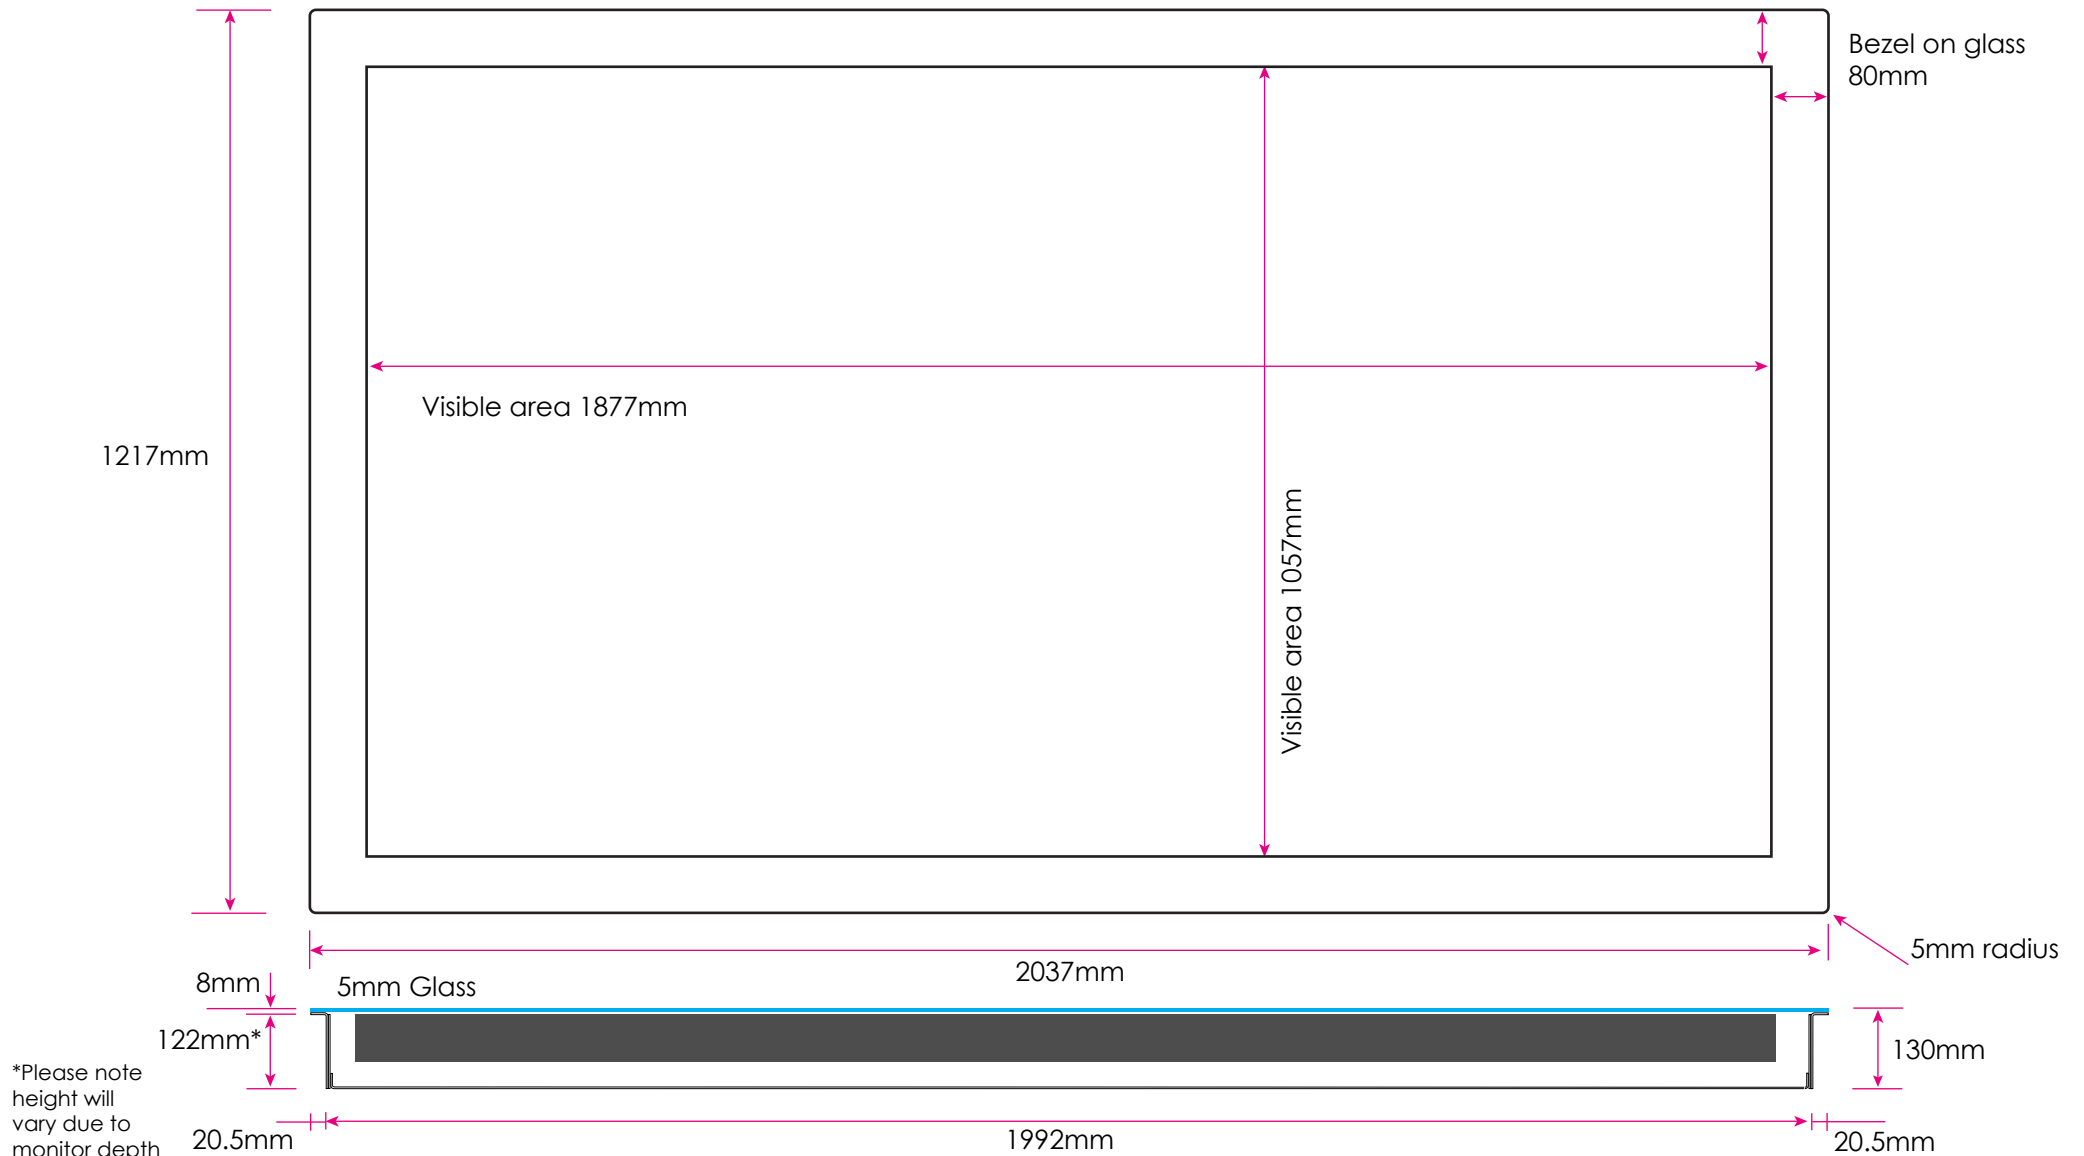

[promultis]

Insert with 85" interactive area

Note: Product design specifications including dimensions are subject to change without notice and may vary from those shown.

For more exciting multitouch products visit
www.promultis.info
or call +44 (0) 239 251 2794