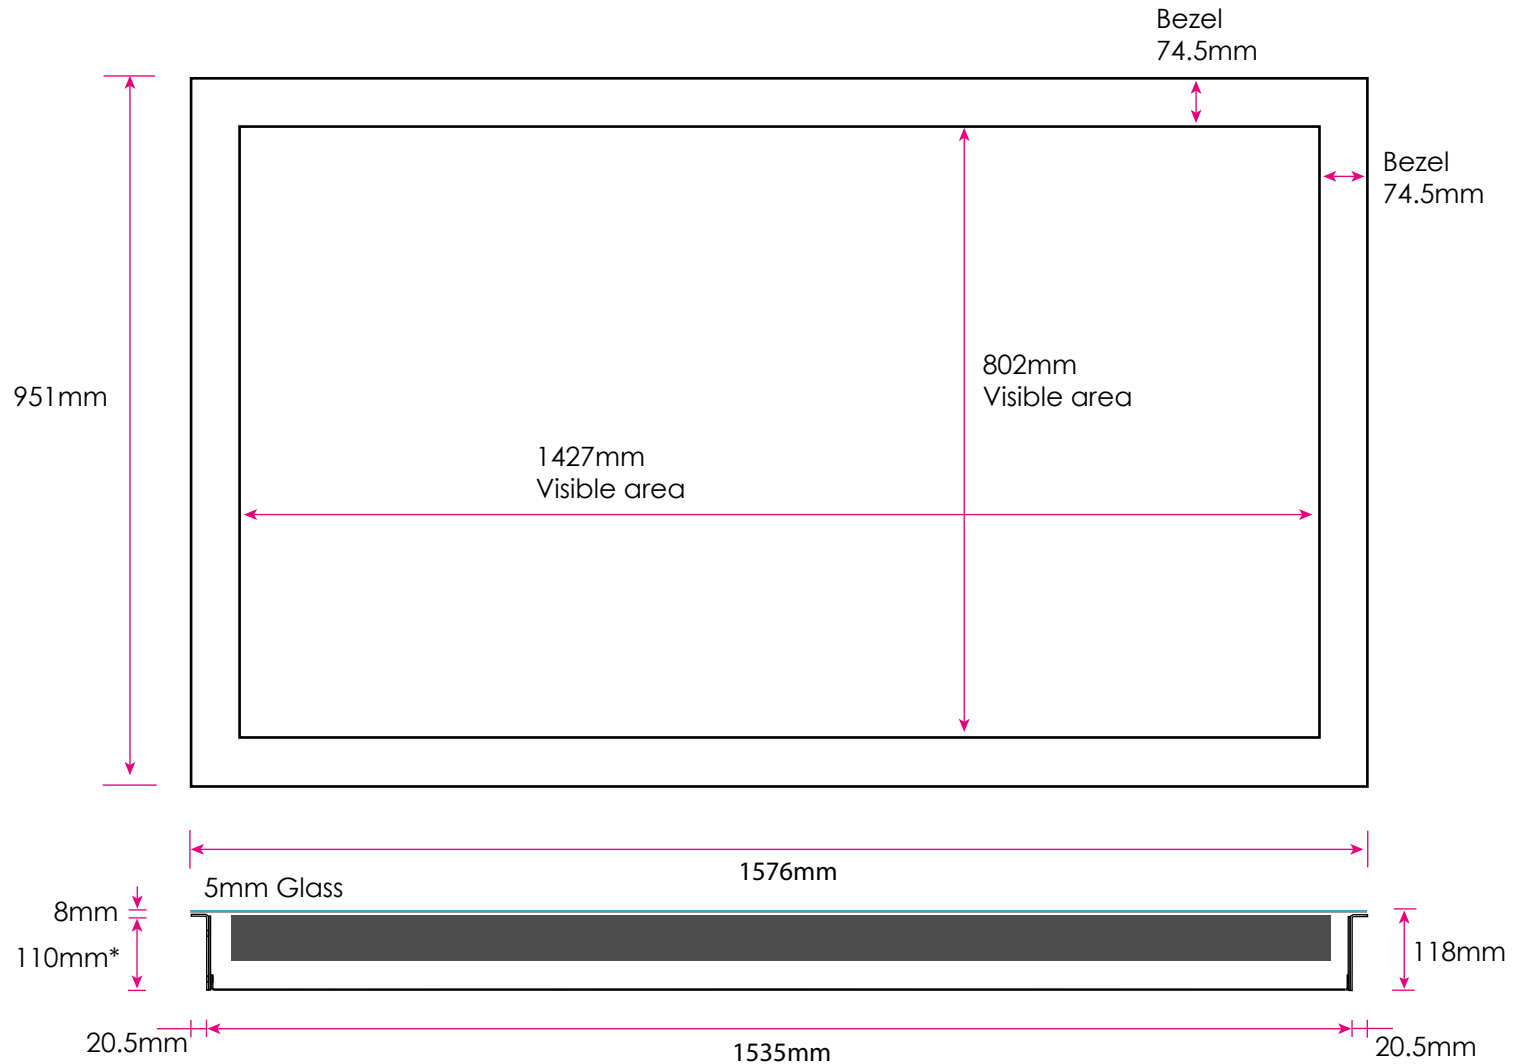

# Insert with 43" interactive area

\*Please note height will vary due to monitor depth

Note: Product design specifications including dimensions are subject to change without notice and may vary from those shown.

# Insert with 55" interactive area

\*Please note height will vary due to monitor depth

[promultis]

# Insert with 65" interactive area

\*Please note height will vary due to monitor depth

**[promultis]**

# Insert with 75" interactive area

\*Please note height will vary due to monitor depth

Note: Product design specifications including dimensions are subject to change without notice and may vary from those shown.