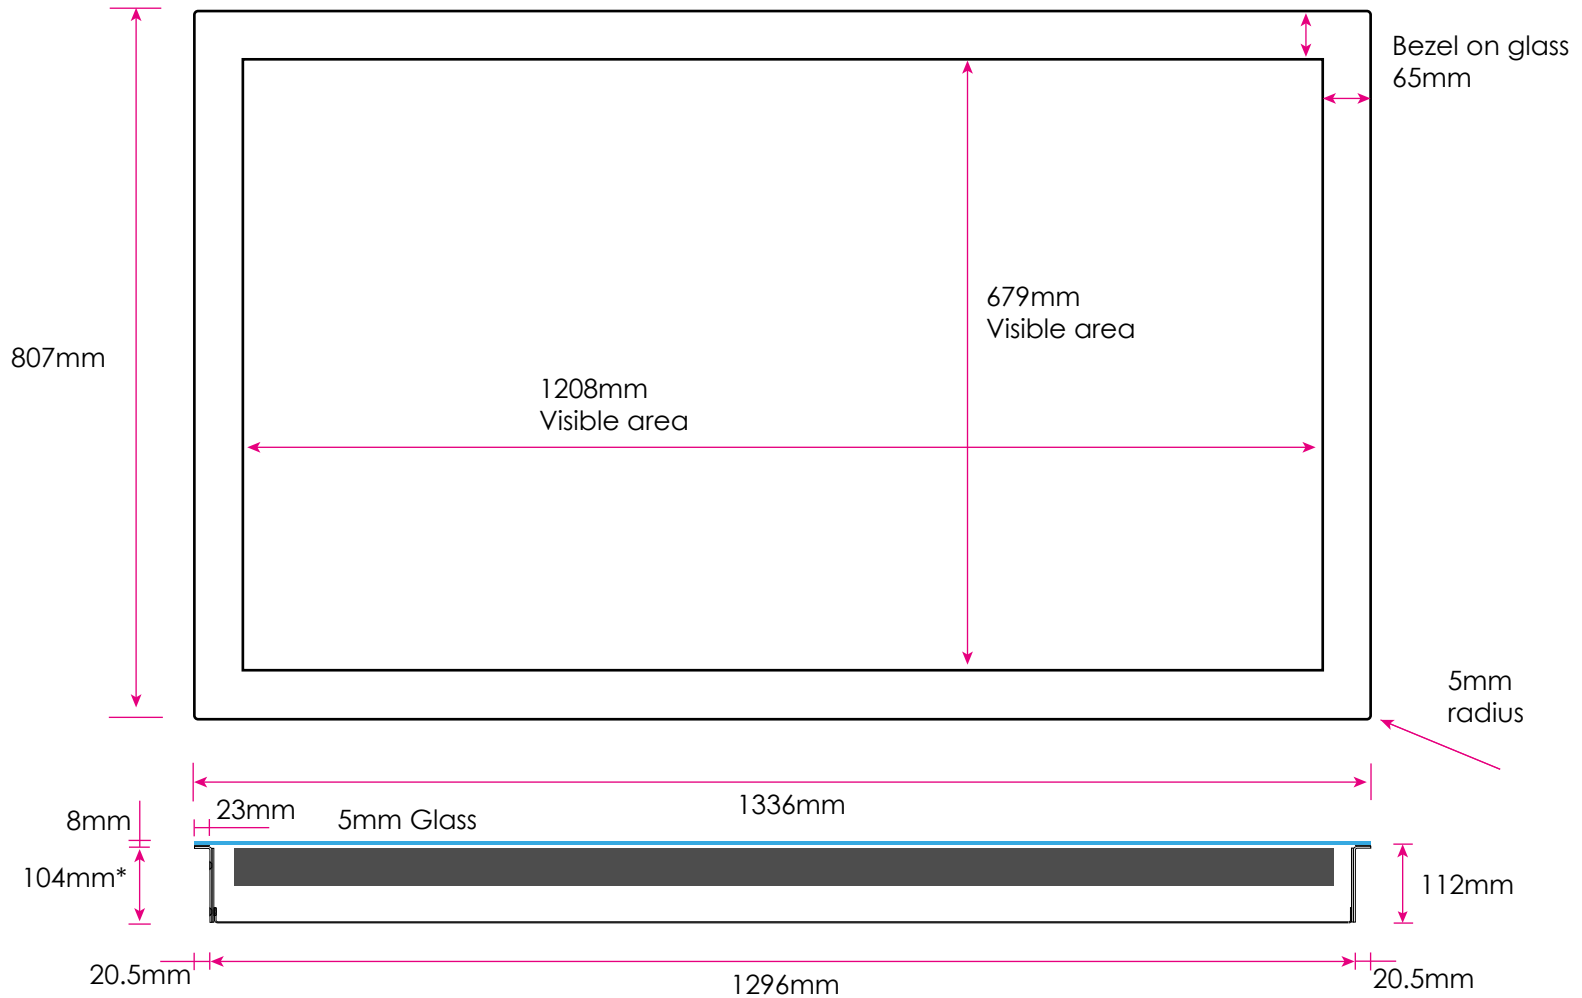

# Insert with 43" interactive area

\*Please note height will vary due to monitor depth

Note: Product design specifications including dimensions are subject to change without notice and may vary from those shown.

# Insert with 55" interactive area

\*Please note height will vary due to monitor depth

[promultis]

# Insert with 65" interactive area

\*Please note height will vary due to monitor depth

**[promultis]**

# Insert with 75" interactive area

\*Please note height will vary due to monitor depth

Note: Product design specifications including dimensions are subject to change without notice and may vary from those shown.