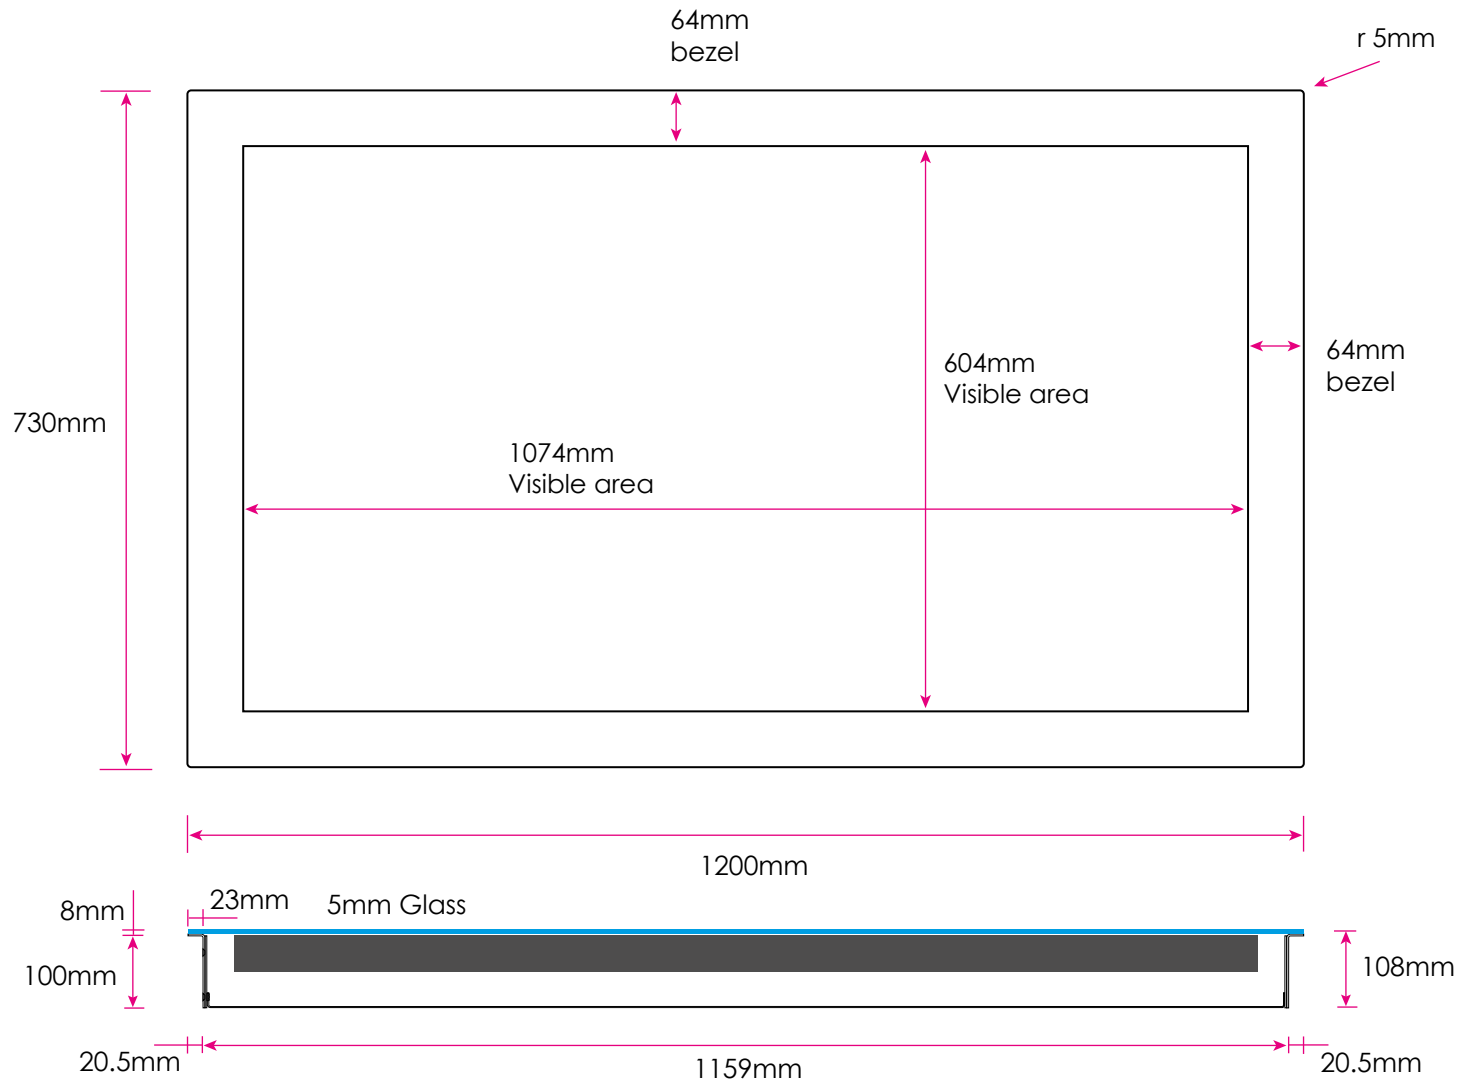

[promultis]

Insert with 49" interactive area

Note: Product design specifications including dimensions are subject to change without notice and may vary from those shown.

For more exciting multitouch products visit
www.promultis.info
or call +44 (0) 239 251 2794